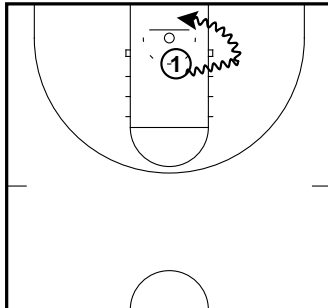

Bethel

ARC FINISHING
INDIVIDUAL SKILLS

2 MOVES TURN CORNER FINISH
 1. DRIBBLE JAB
 2. BETWEEN LEGS CROSS
 3. PUSH CROSS
 4. SPEED

ARC FINISHING
INDIVIDUAL SKILLS

LEFT HAND WORKING VARIOUS FINISHES
 EMPHASIS ON TURNING CORNER
 EYES ON RIM
 HAND ON TOP OF BALL

ARC FINISHING
INDIVIDUAL SKILLS

RIGHT HAND TOP

ARC FINISHING
INDIVIDUAL SKILLS

LEFT HAND TOP

ARC FINISHING
INDIVIDUAL SKILLS

LEFT HAND WING

ARC FINISHING
INDIVIDUAL SKILLS

RIGHT HAND WING

ARC FINISHING
INDIVIDUAL SKILLS

CORNER LEFT

ARC FINISHING
INDIVIDUAL SKILLS

CORNER RIGHT

ARC FINISHING
INDIVIDUAL SKILLS

POST LEFT

ARC FINISHING
INDIVIDUAL SKILLS

POST RIGHT