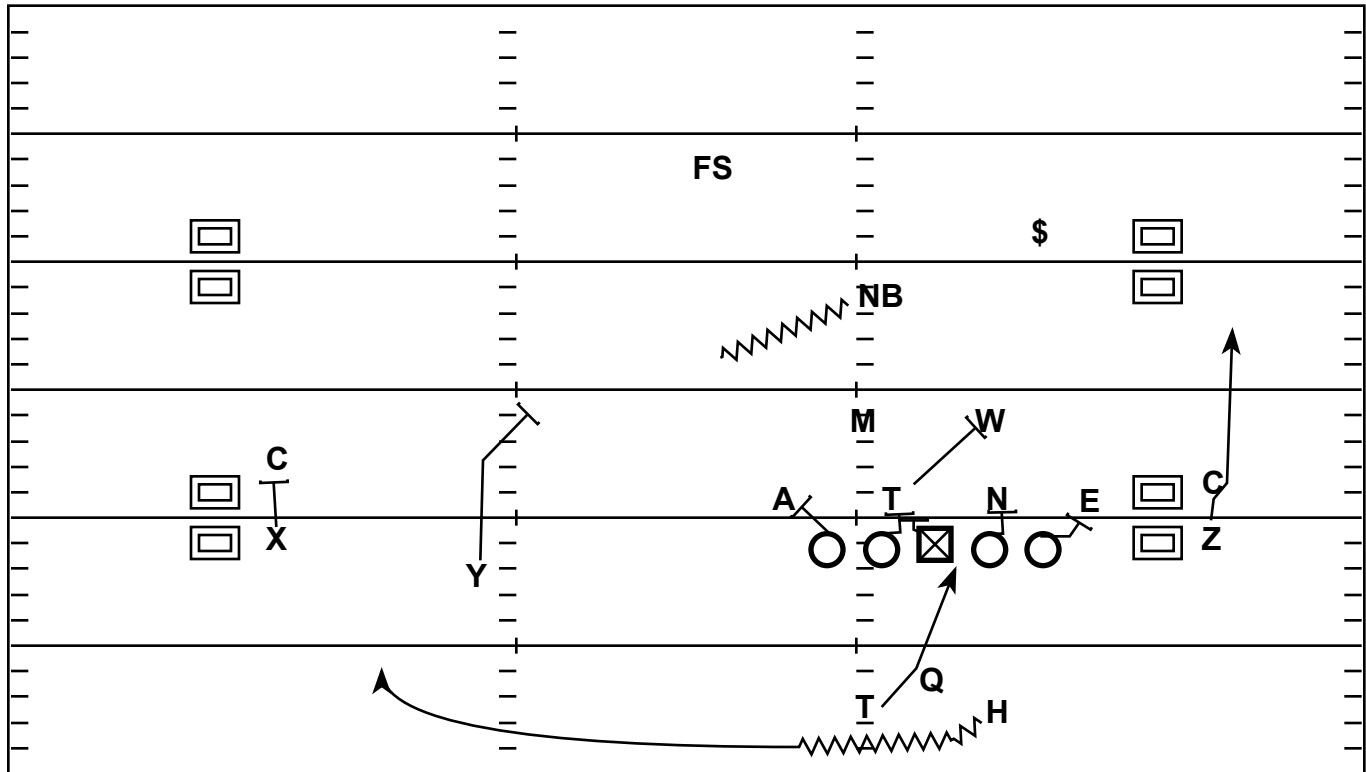

Split Backs Orbit: Locked Inside Zone BS Swing

Quarter	Time	D & D	YD Line	Hash	Score
1st	13:22	2 - 10	-37	R	0 - 0

Strategy: Use insane tempo to get the defense disorganized and out leveraged before the play even starts. Simple angles & grass to the perimeter to steal yards.

QB Progression/Read: If you have the Leverage for the Swing Take It - If not Hand it Off

X - Block Corner
H - Orbit Motion to Swing
Y - Block Alley / MDM
Z - Run Off Corner
T - Inside Zone Track read the Backside Leg of the Playside Guard

LT - Man Locked on Anchor
LG - Combo 2i to Will Linebacker
C - Combo 2i to Will Linebacker
RG - Inside Drive 3-Tech
RT - Inside Drive Defensive End