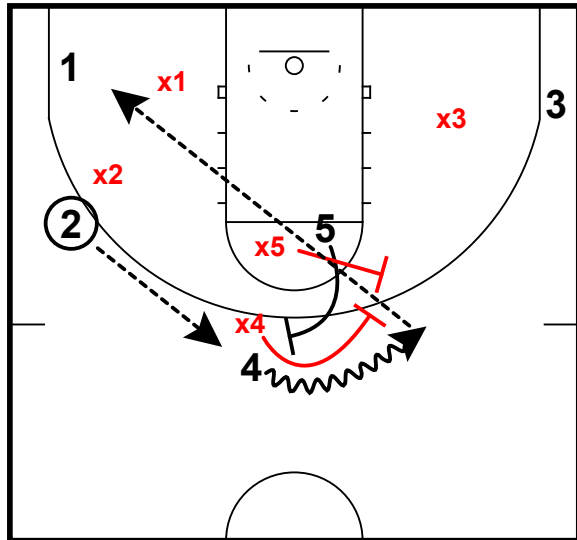

Baylor Defense

Baylor vs TCU

Force Left on Middle Ball Screen/Switch 1-4

Force Left on Middle Ball Screen/Switch 1-4

X4 ices ball screen and forces left

X4 gets over the top of the ball screen
4 is forced to make skip pass