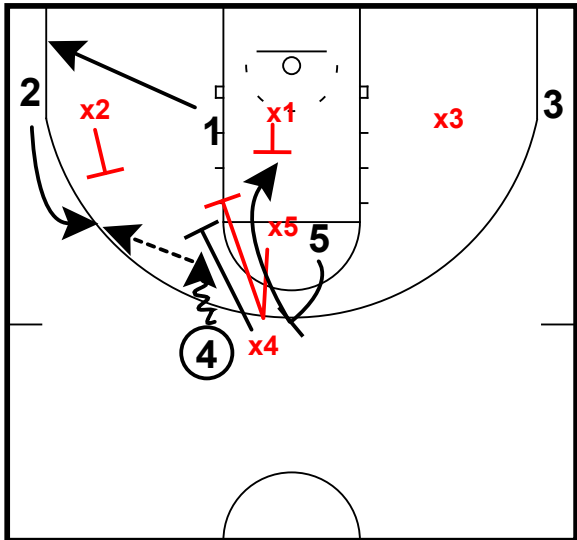

Baylor Defense

Baylor vs TCU

Force Left on Middle Ball Screen/Switch 1-4

Force Left on Middle Ball Screen/Switch 1-4

X4 ices ball screen and forces left

X4 gets over the top of the ball screen
4 is forced to make skip pass