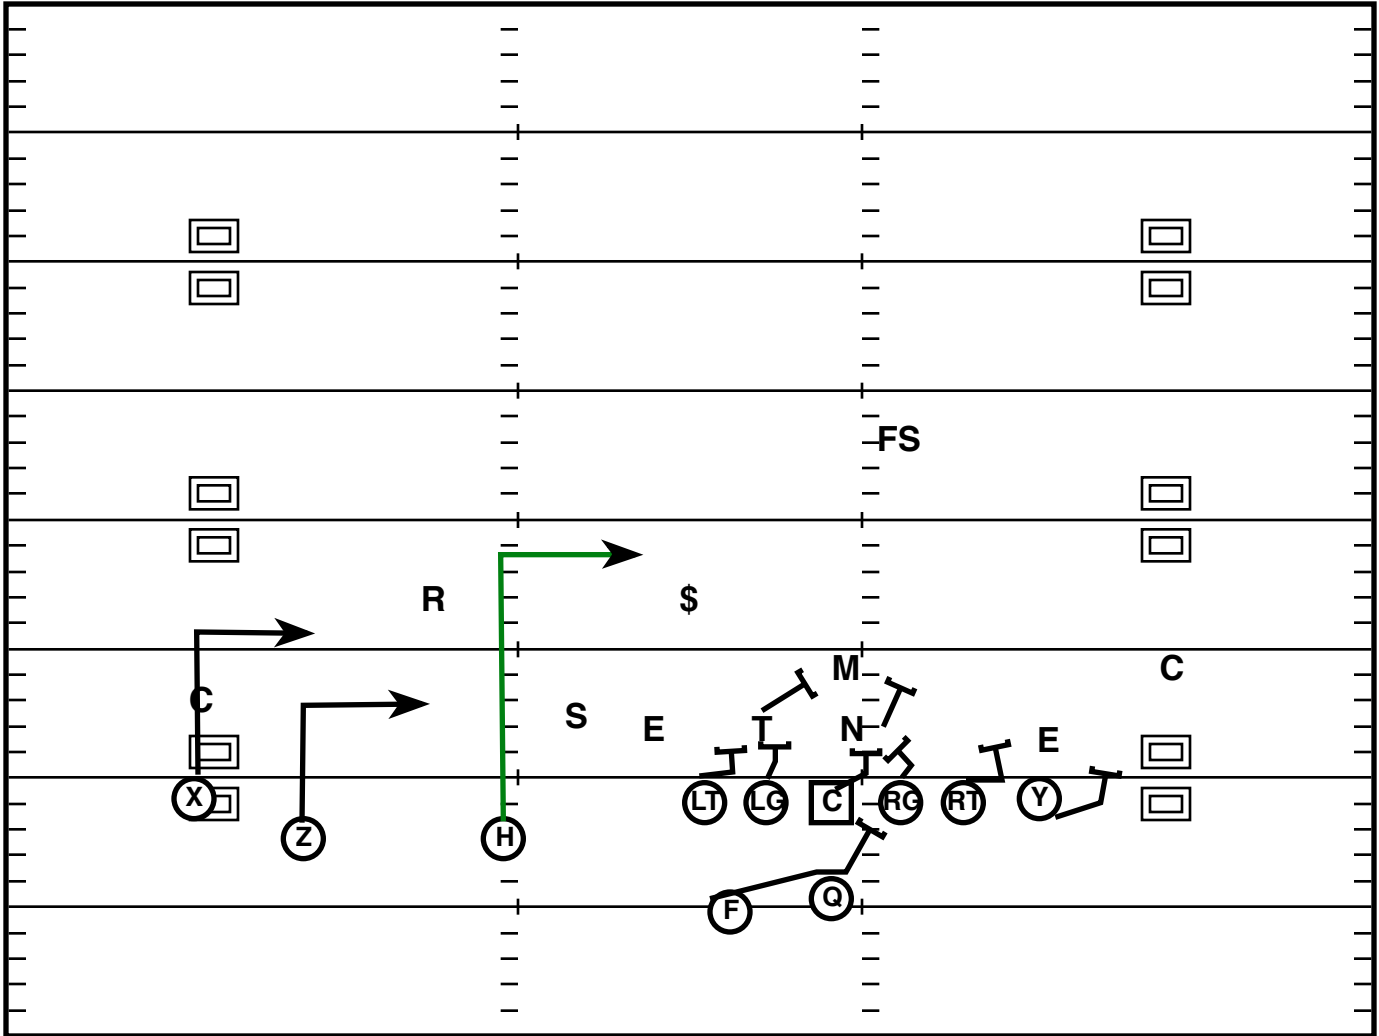

Play Notes

Doubles R Off (R) Zone Give Left

Drive	Time	D & D	Result	Score
Bama 13	4:33 Q4	1st & 10	Run +3	52-21

Play Notes

Trey L Off (R) Zone Give R

Drive	Time	D & D	Result	Score
Bama 13	4:04 Q4	2nd & 7	Run +2	52-21