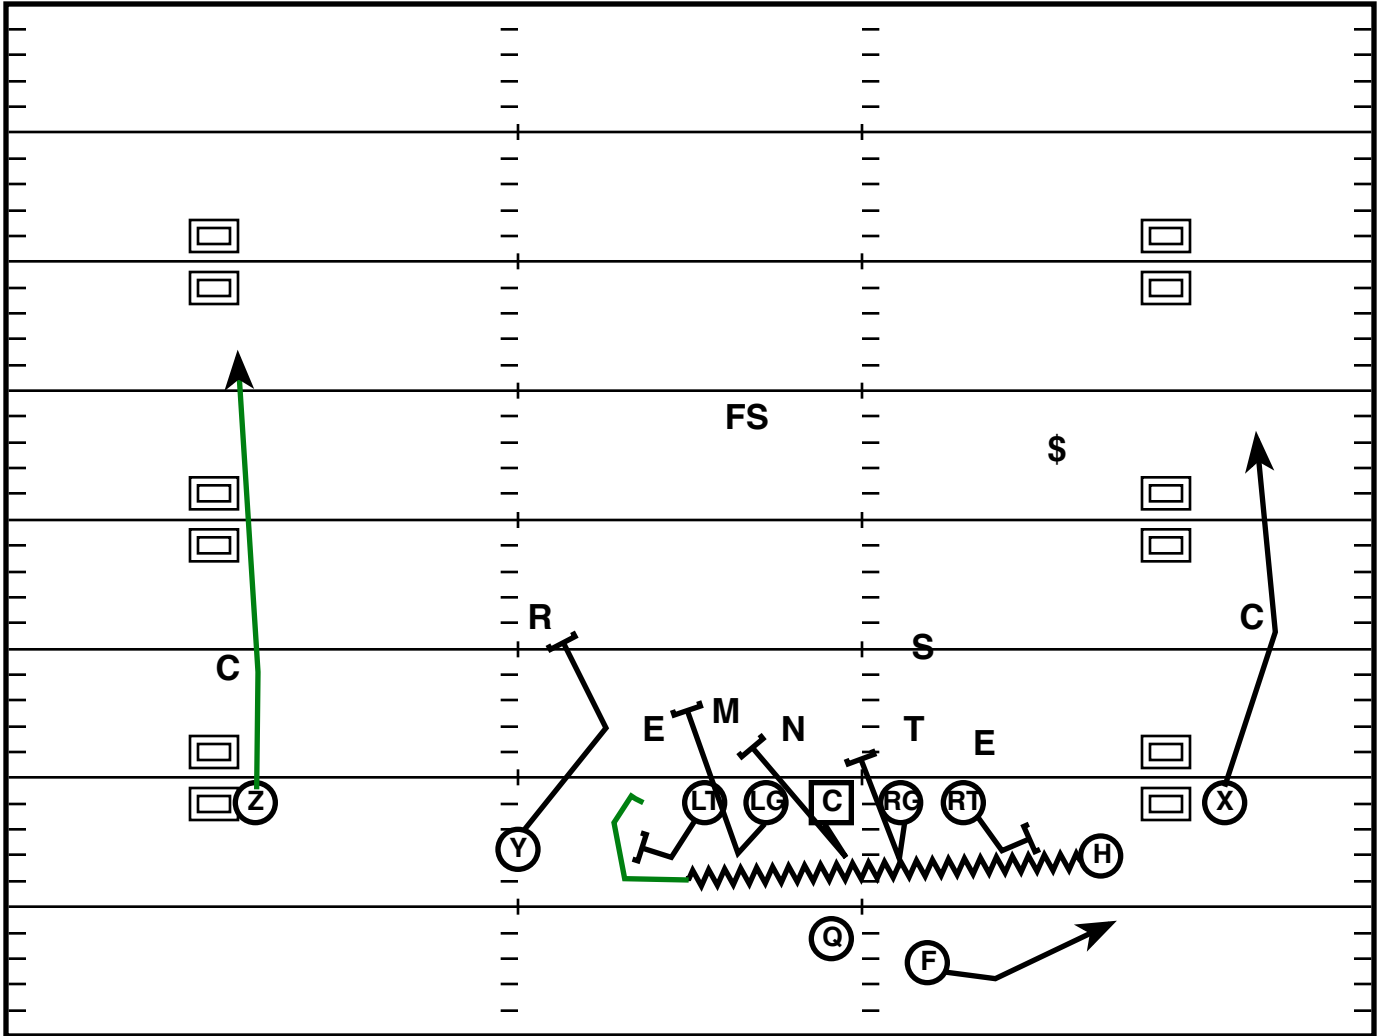

Play Notes

Doubles L Split (R) Jet L H Screen

Drive	Time	D & D	Result	Score
Bama 8	10:54 Q3	2nd & 2	Pass +11	24-14

Play Notes

Tunnel Screen

Ace L Flip (R) Counter L 220 RPO

Drive	Time	D & D	Result	Score
Bama 8	10:22 Q3	1st & 10	Run +2	24-14