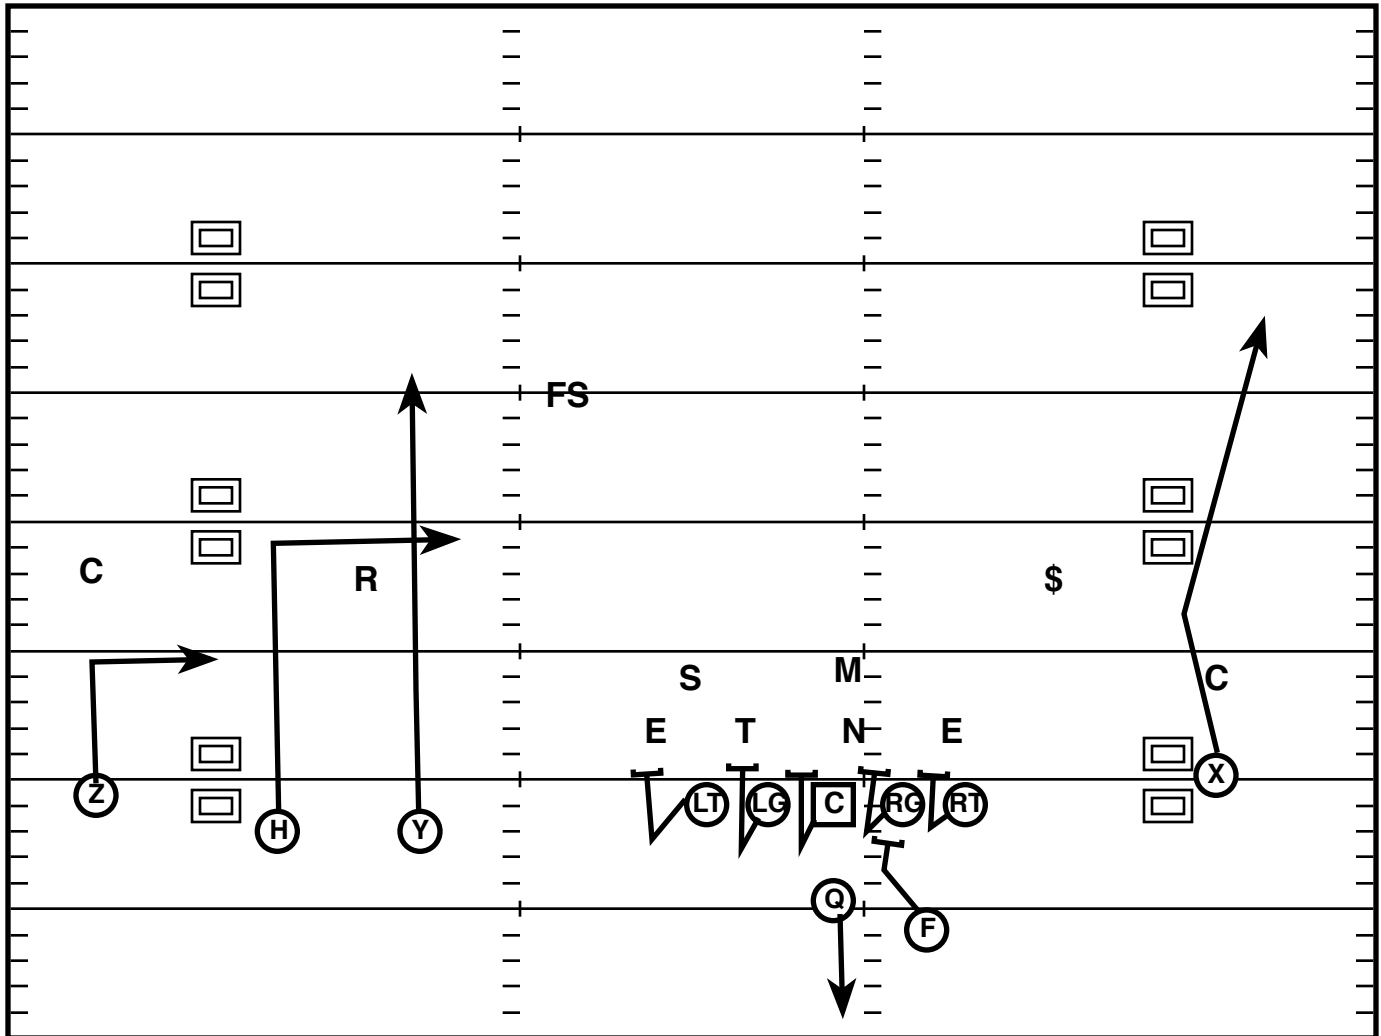

Play Notes

Trey L Off (R) Counter R

Drive	Time	D & D	Result	Score
Bama 6	3:57 Q2	2nd & 10	Run +1	17-14

Play Notes

Trey L Split (R) Shin 697

Drive	Time	D & D	Result	Score
Bama 6	3:00 Q2	3rd & 9	Scramble +8	17-14