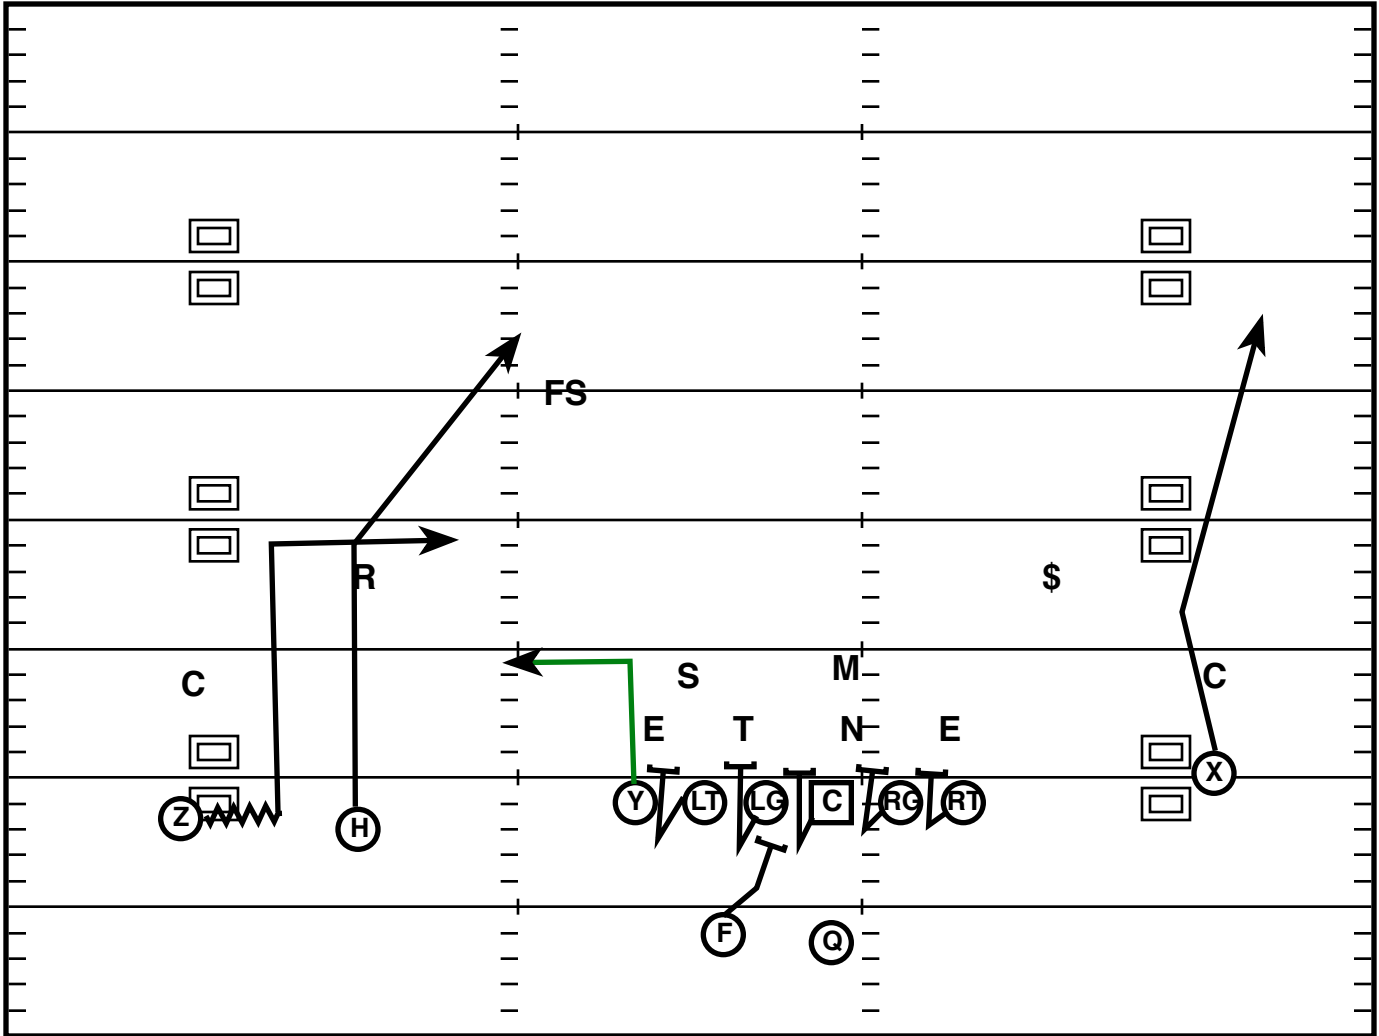

Play Notes

Doubles R (R) Jet L Power Solid R

Drive	Time	D & D	Result	Score
Bama 7	15:00 Q3	1st & 10	Rush +1	17-14

Play Notes

Trey L (R) 6817

Drive	Time	D & D	Result	Score
Bama 7	14:32 Q3	2nd & 9	Pass +8	17-14