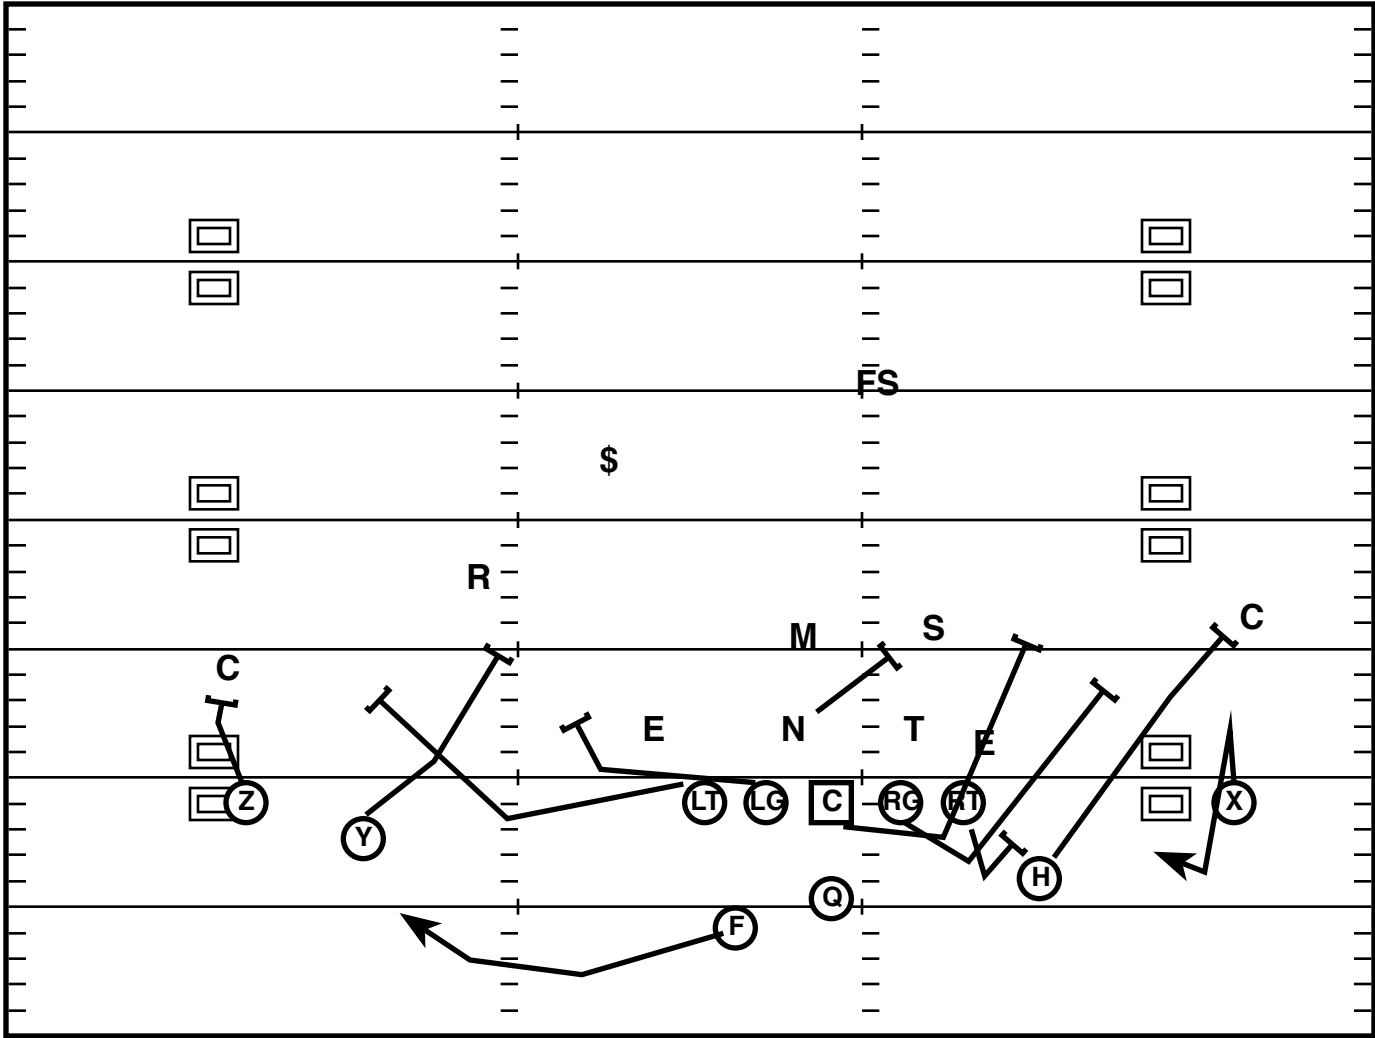

Doubles R Off (R) Double Screen

Drive	Time	D & D	Result	Score
Bama 4	11:02 Q2	2nd & 6	Pass INC	14-7

Play Notes