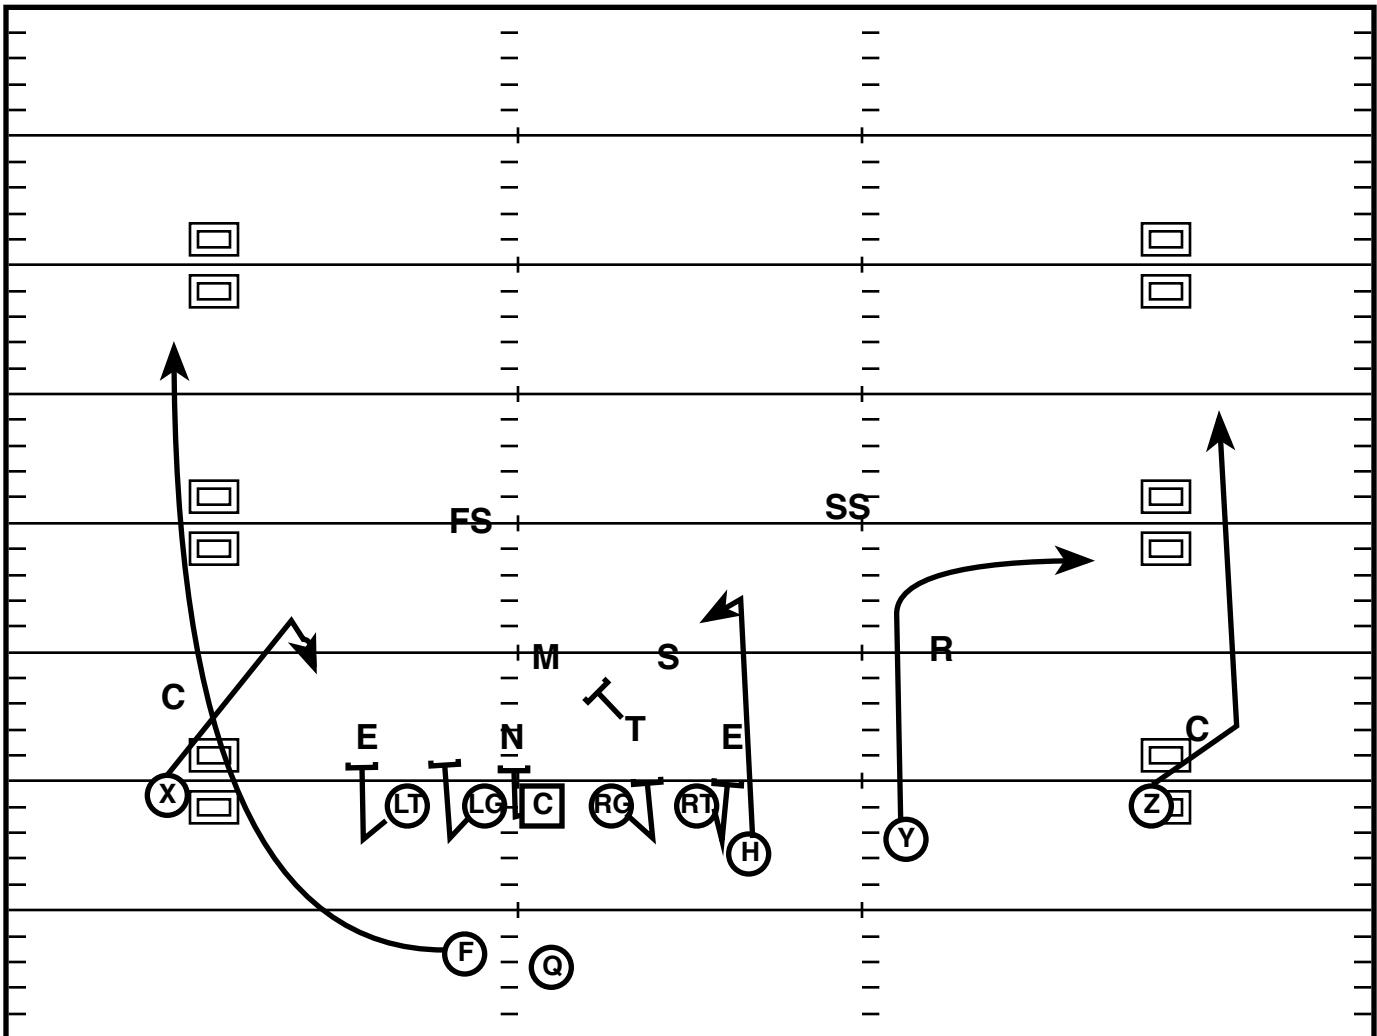

Trey R Off (L) 0 Wheel 039

Drive	Time	D & D	Result	Score
Bama 13	3:00 Q4	3rd & 5	Scramble +3	52-21

Play Notes