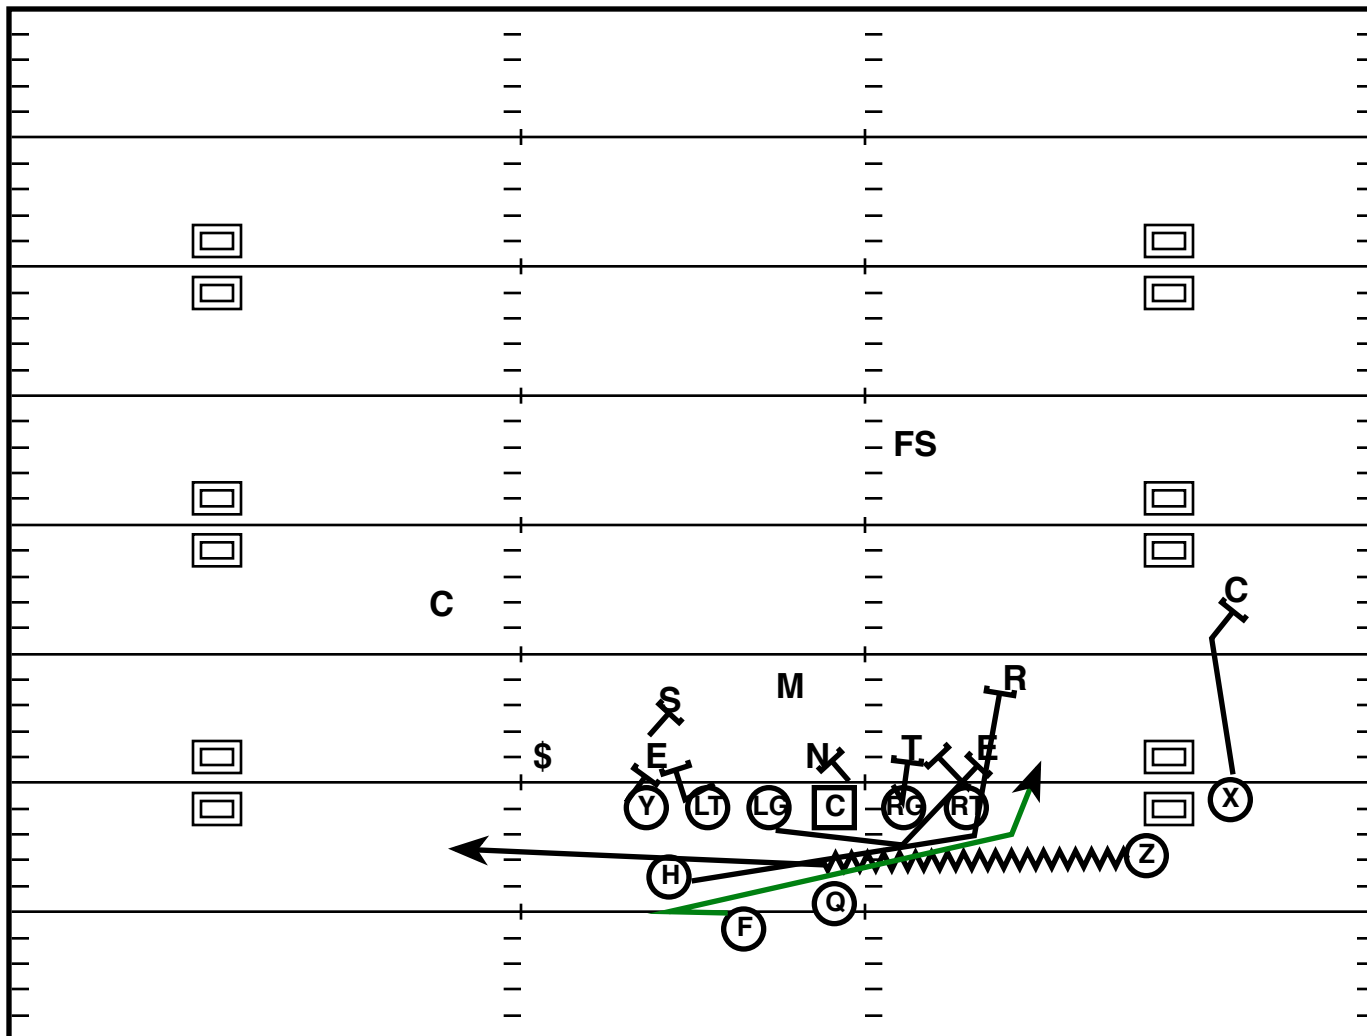

Play Notes

Twin L (R) Counter R

Drive	Time	D & D	Result	Score
Bama 4	12:17 Q2	3rd & 2	Run +13	14-7

Play Notes

Trey L Split (R) Shin 9 Shin Choice

Drive	Time	D & D	Result	Score
Bama 4	11:00 Q2	1st & 15	Pass INC	14-7