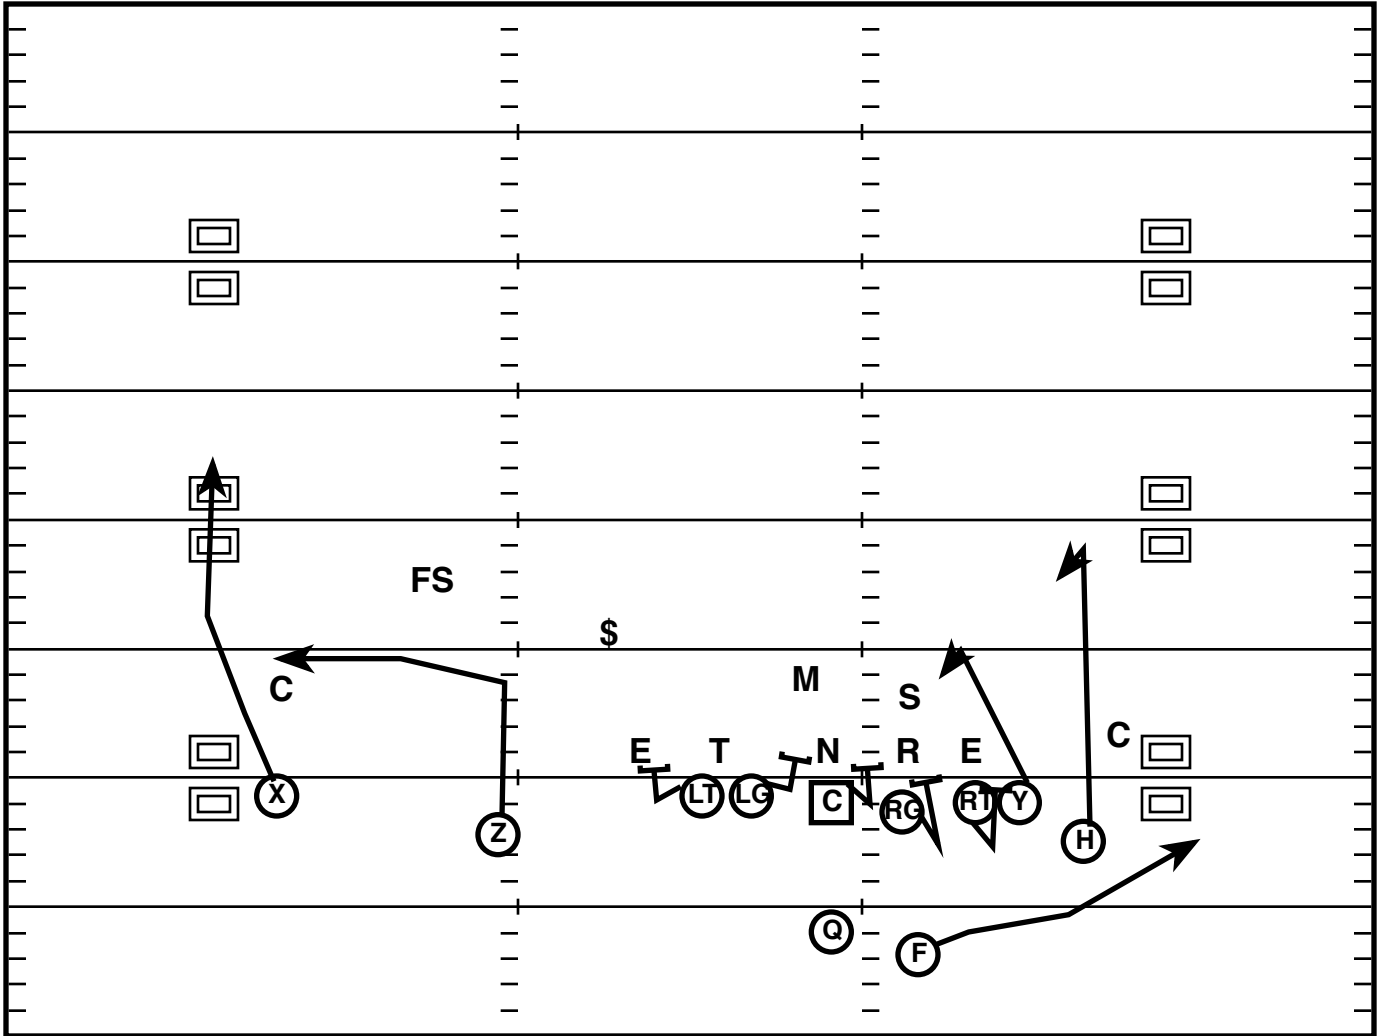

Twin R (R) 9100

Drive	Time	D & D	Result	Score
Bama 2	8:32 Q4	2nd & 10	Pass +20	0-0

Play Notes

Notes dont show who gets the ball