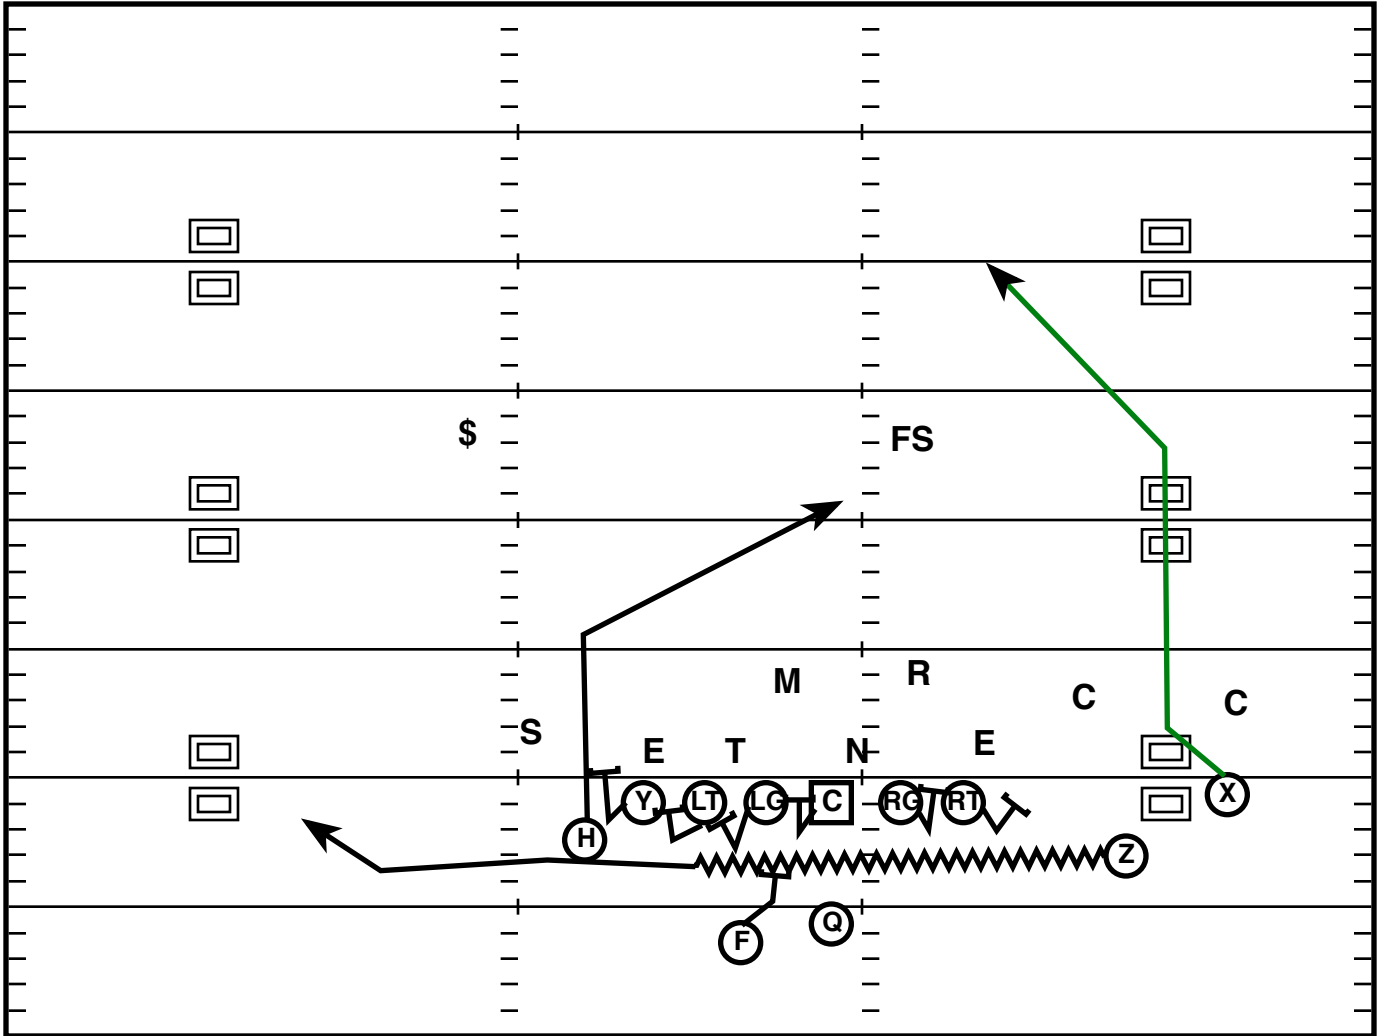

Play Notes

Blue= Naked

Doubles Split (L) 0990

Drive	Time	D & D	Result	Score
Bama 1	12:12 Q1	3rd & 5	Pass INC	0-0

Play Notes

Twin L Tight (R) 88 Z- Jet Pass

Drive	Time	D & D	Result	Score
Bama 2	8:40 Q1	1st & 10	Pass INC	0-0