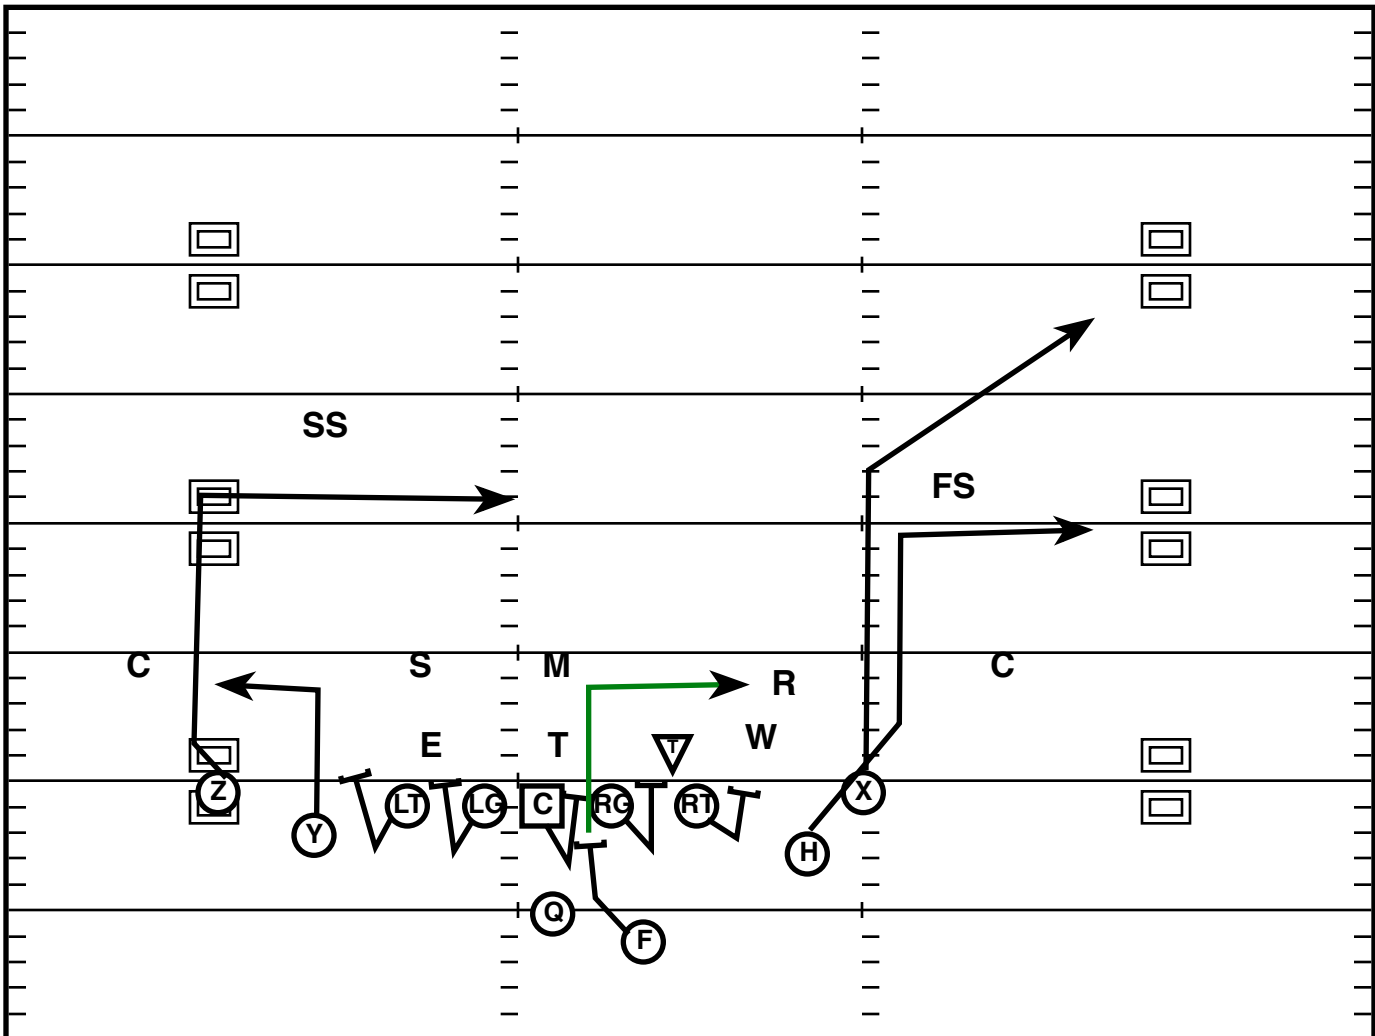

Doubles L Tight (L) 6137 F Check

Drive	Time	D & D	Result	Score
Bama 4	13:17 Q2	1st & 10	Pass +11	14-7

Play Notes

Blank area for play notes.