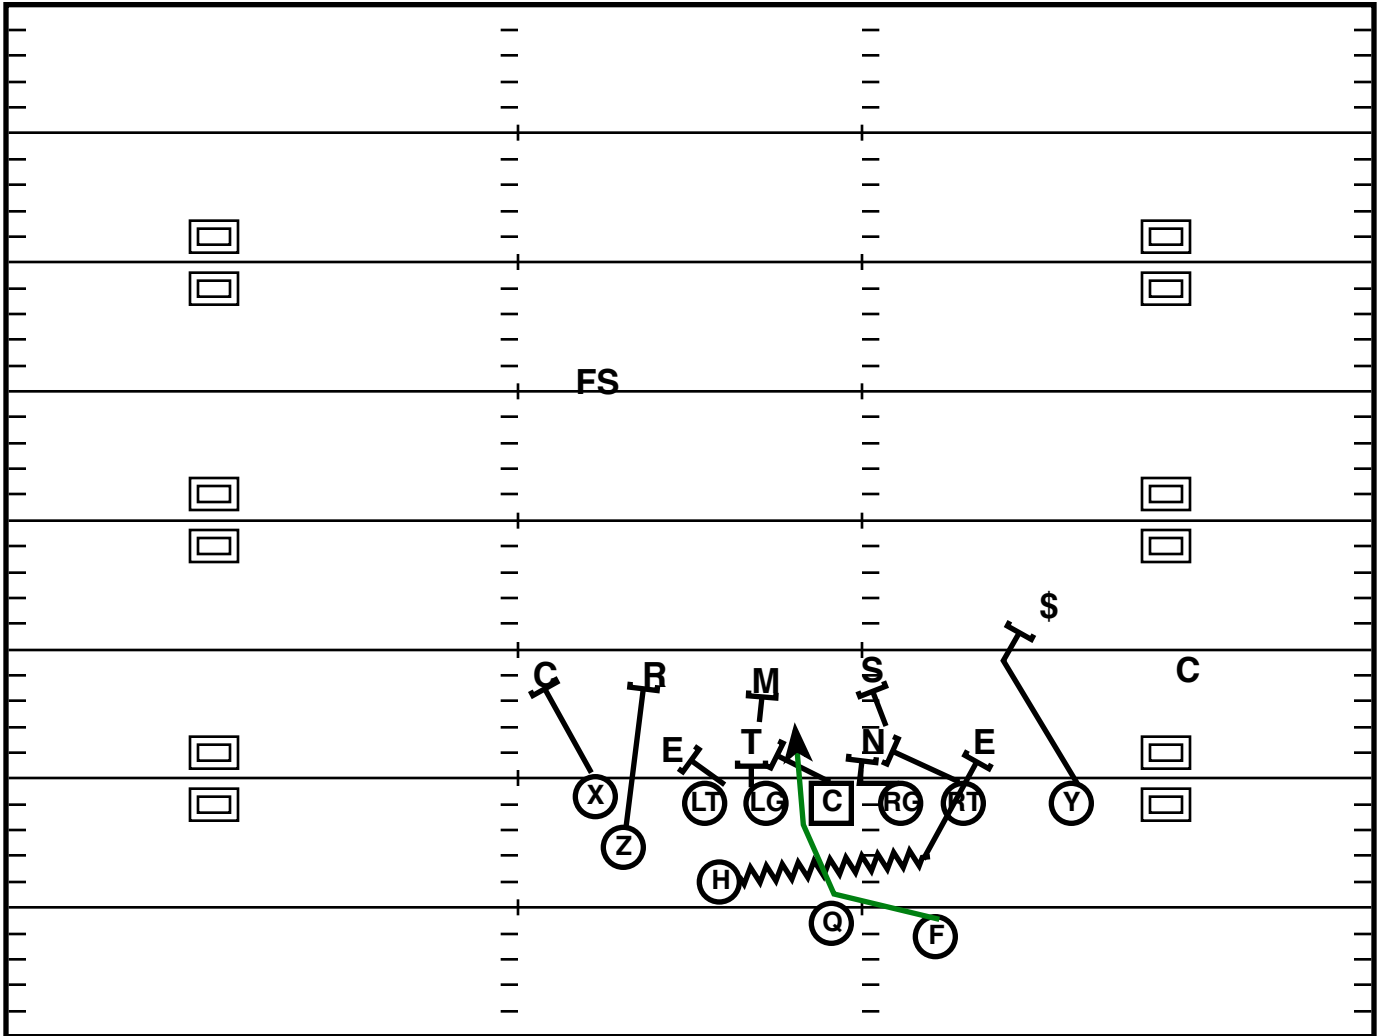

Play Notes

Blank area for play notes.

Ace L Tight (R) Split Zone

Drive	Time	D & D	Result	Score
Bama 2	7:19 Q1	2nd & 5	Rush +2	0-0

Play Notes

Ace R Tight (M) QB Stretch L

Drive	Time	D & D	Result	Score
Bama 2	6:44 Q1	3rd & 3	Run +7 (TD)	0-0