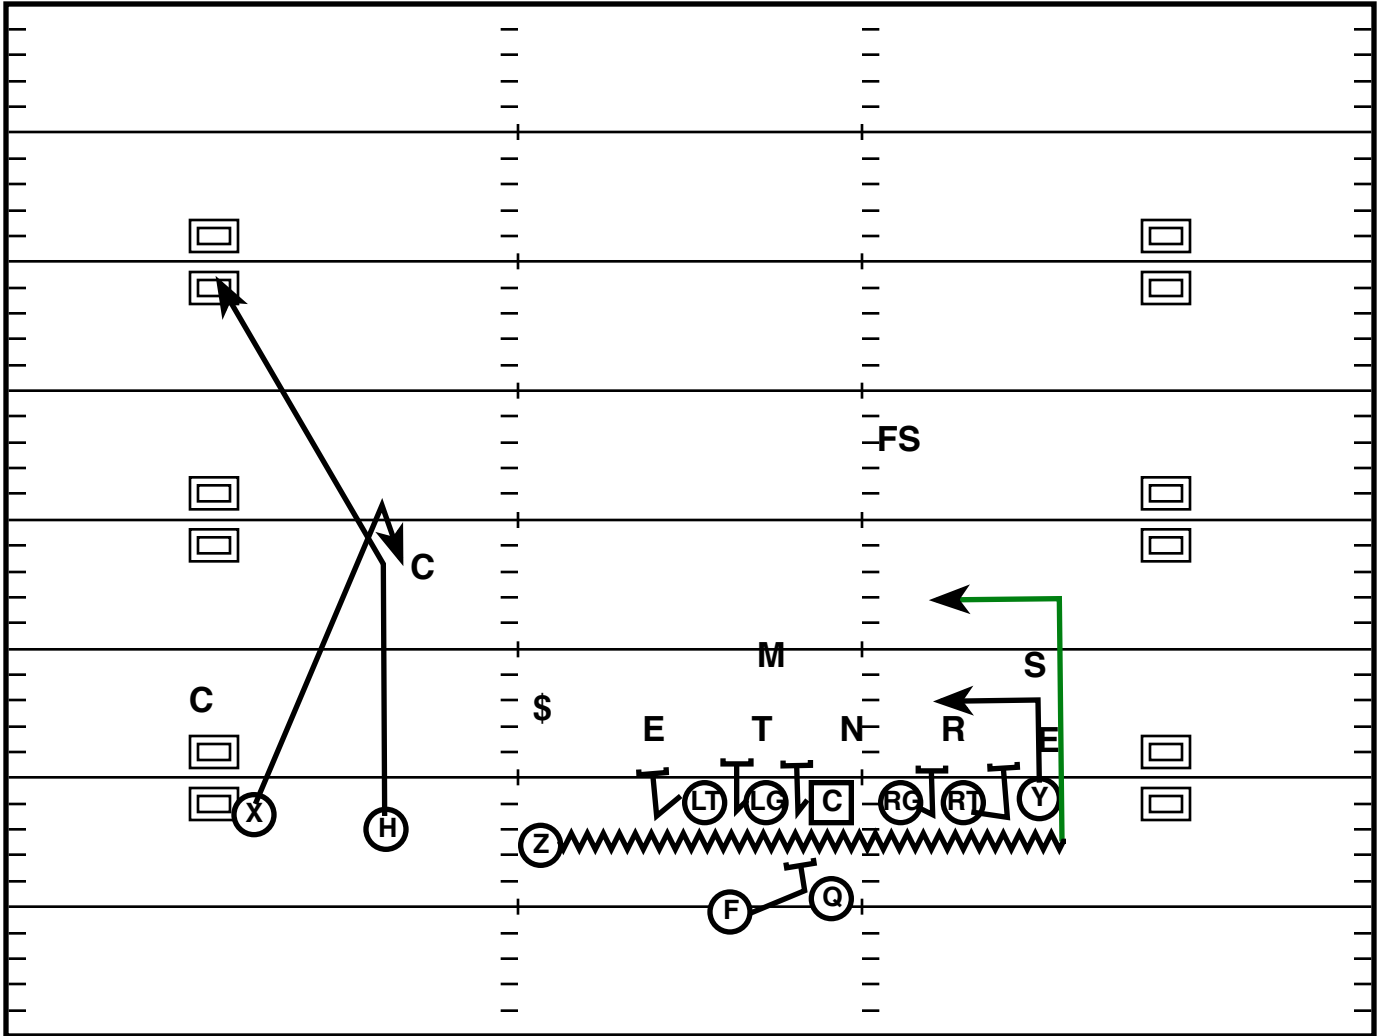

Play Notes

Doubles L Split (M) H Orbit Flat 078

Drive	Time	D & D	Result	Score
Bama 10	3:30 Q3	1st & 10	Pass + 20	31-21

Play Notes

Ace L Flip (R) Power L 22 RPO

Drive	Time	D & D	Result	Score
Bama 10	3:04 Q3	1st & 10	Run +15	31-21