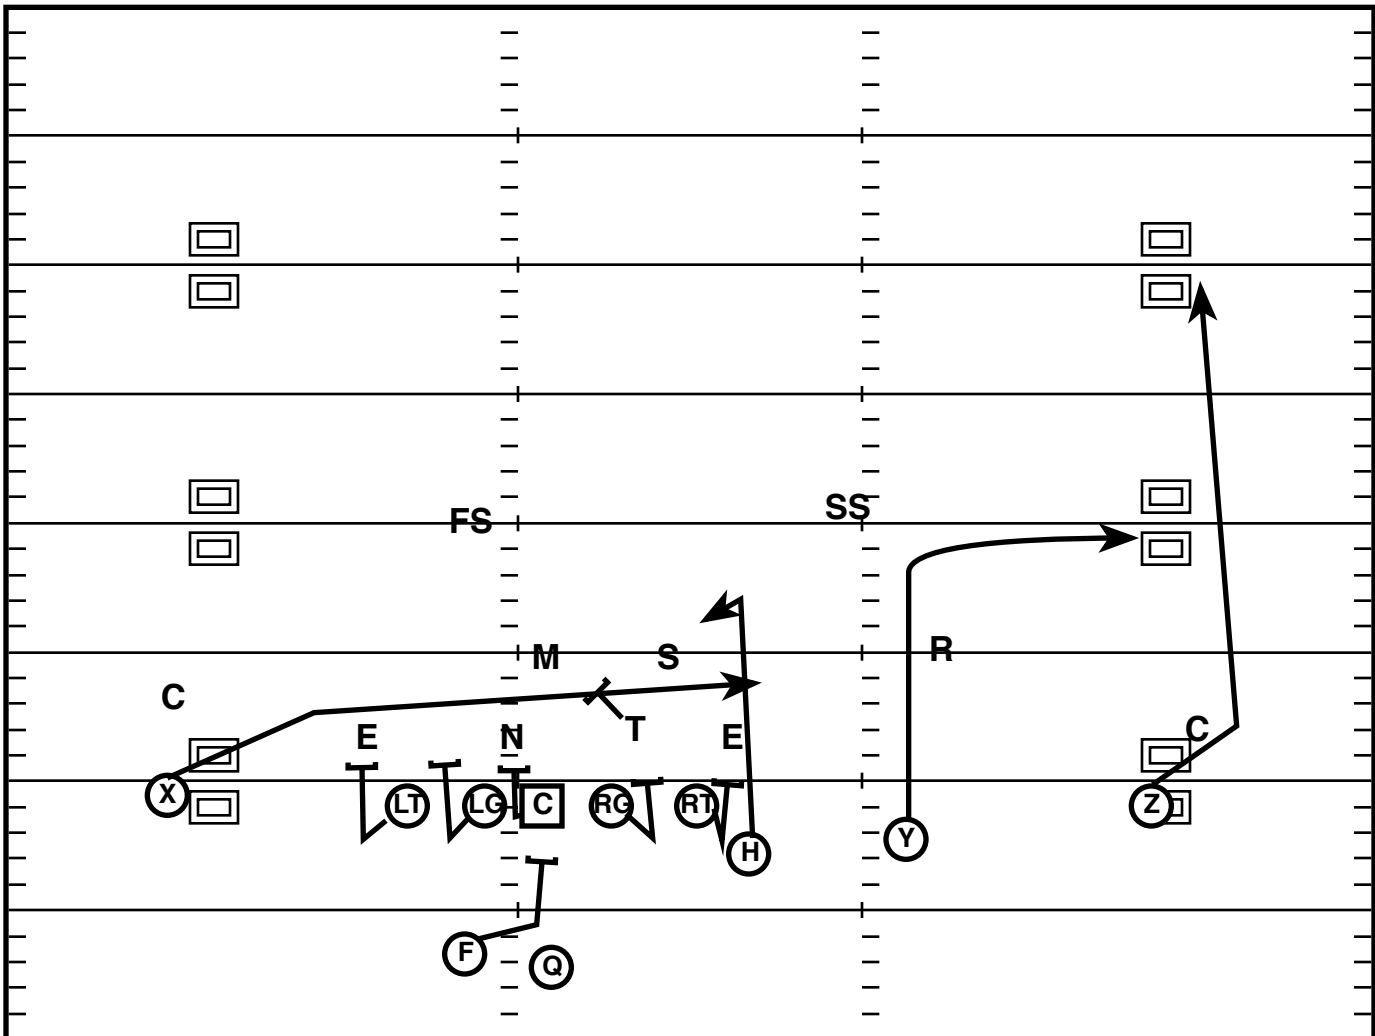

Play Notes

Trey R Off (L) Wide Zone L

Drive	Time	D & D	Result	Score
Bama 5	6:42 Q2	1st & 10	Rush -1	17-7

Play Notes

Trey R Off (L) Shallow 439

Drive	Time	D & D	Result	Score
Bama 5	6:00 Q2	2nd & 11	Pass +8	17-7