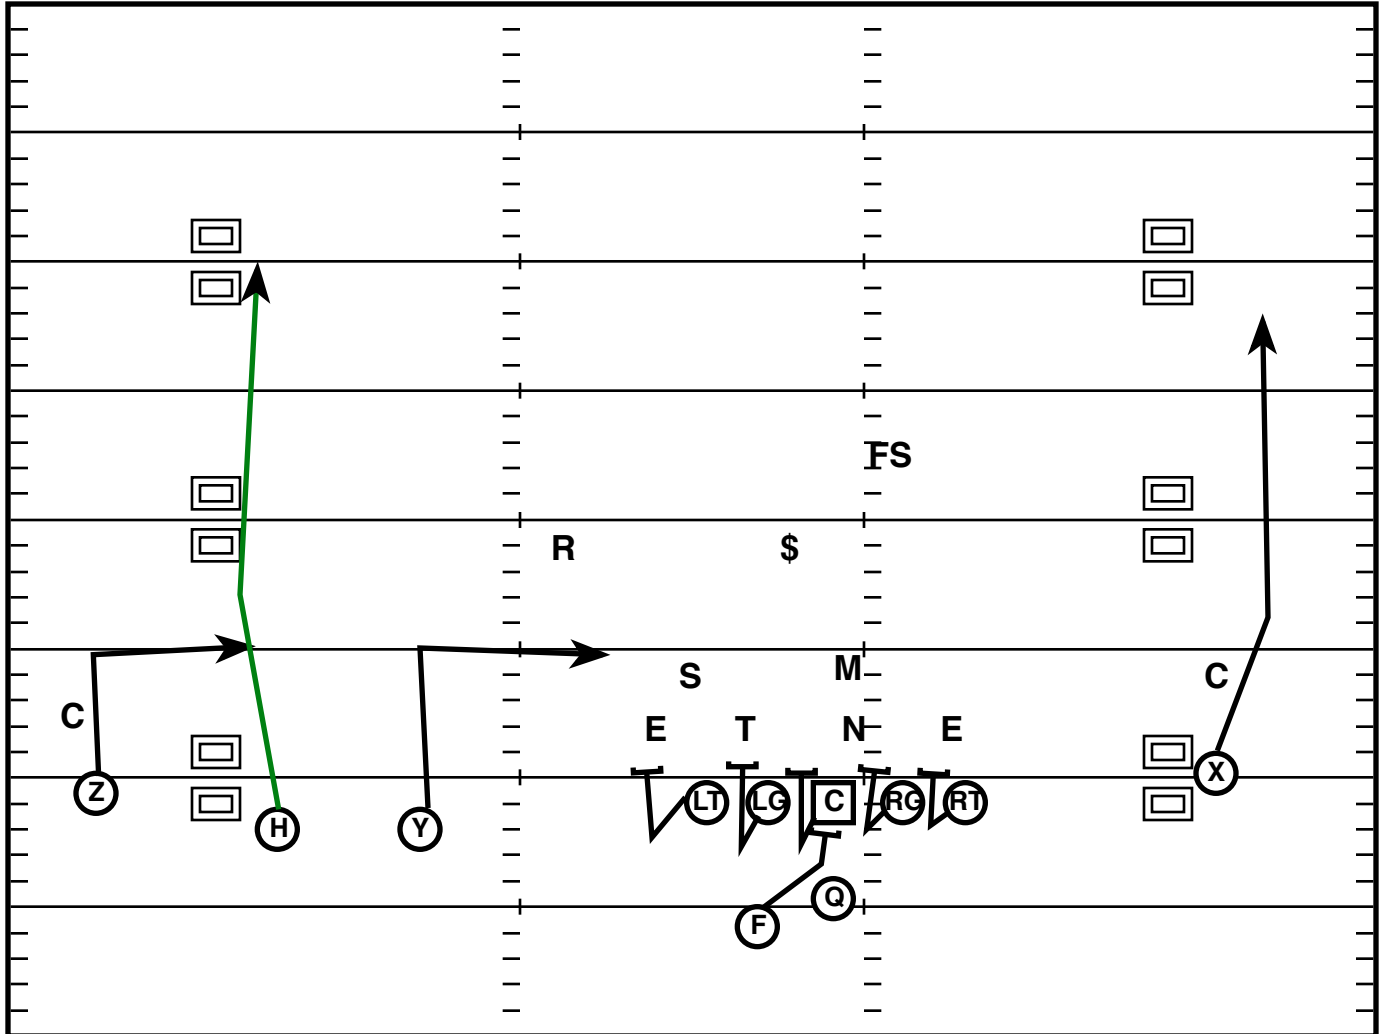

Play Notes

Twin L (R) Counter R

Drive	Time	D & D	Result	Score
Bama 4	12:17 Q2	3rd & 2	Run +13	14-7

Play Notes

Trey L Split (R) Shin 9 Shin Choice

Drive	Time	D & D	Result	Score
Bama 4	11:00 Q2	1st & 15	Pass INC	14-7