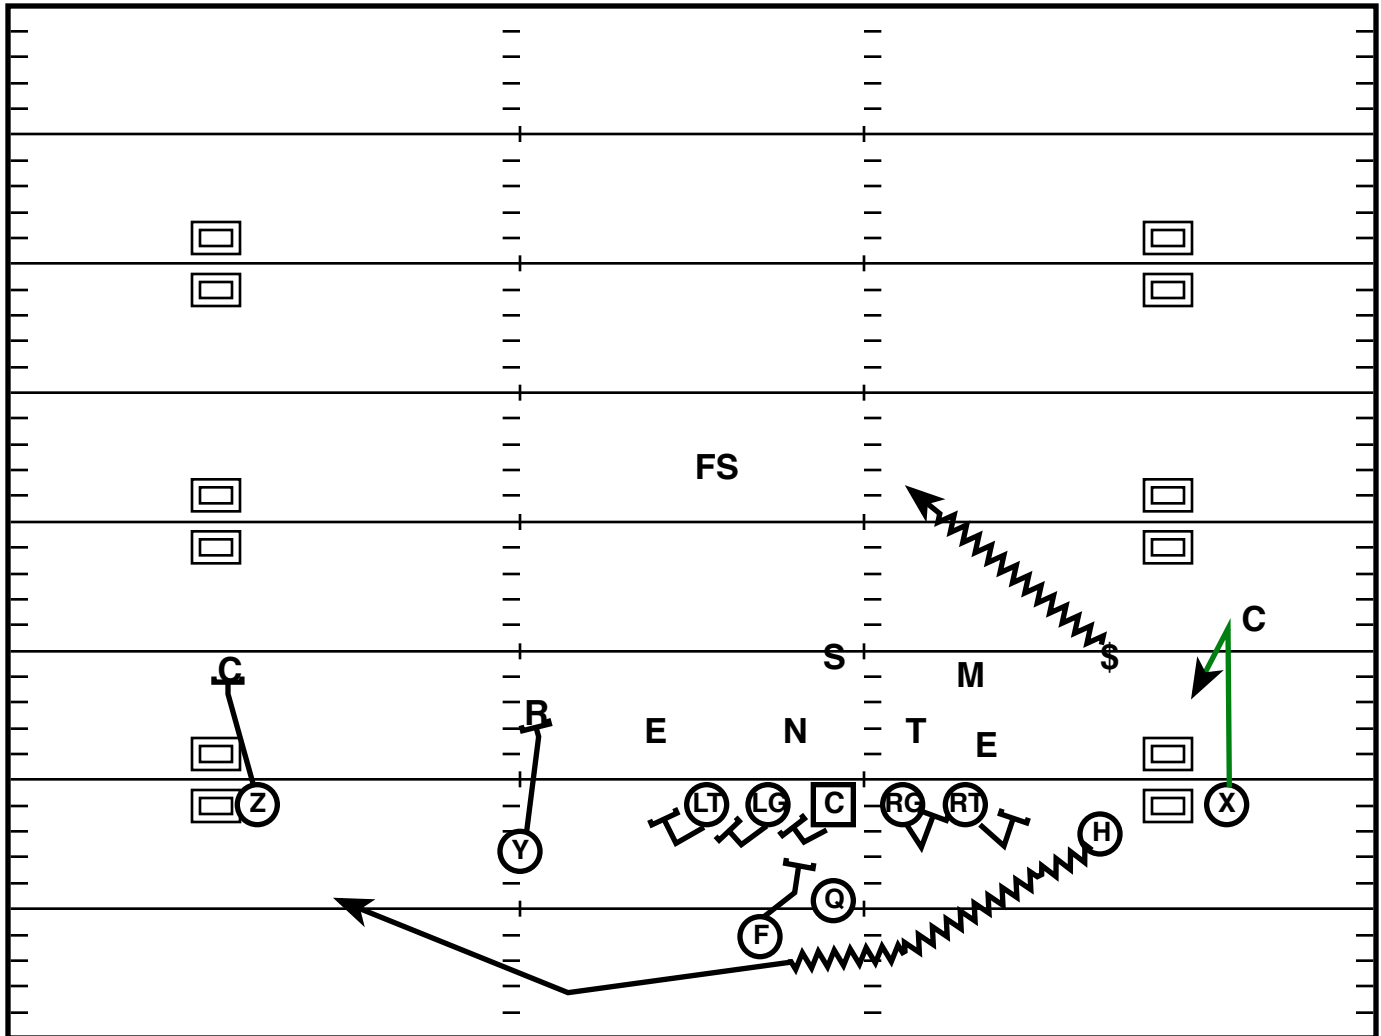

Doubles L Split (R) H Orbit F-Draw Hitch

Drive	Time	D & D	Result	Score
Bama 3	2:05 Q1	2nd & 10	Pass +5	7-7

Play Notes