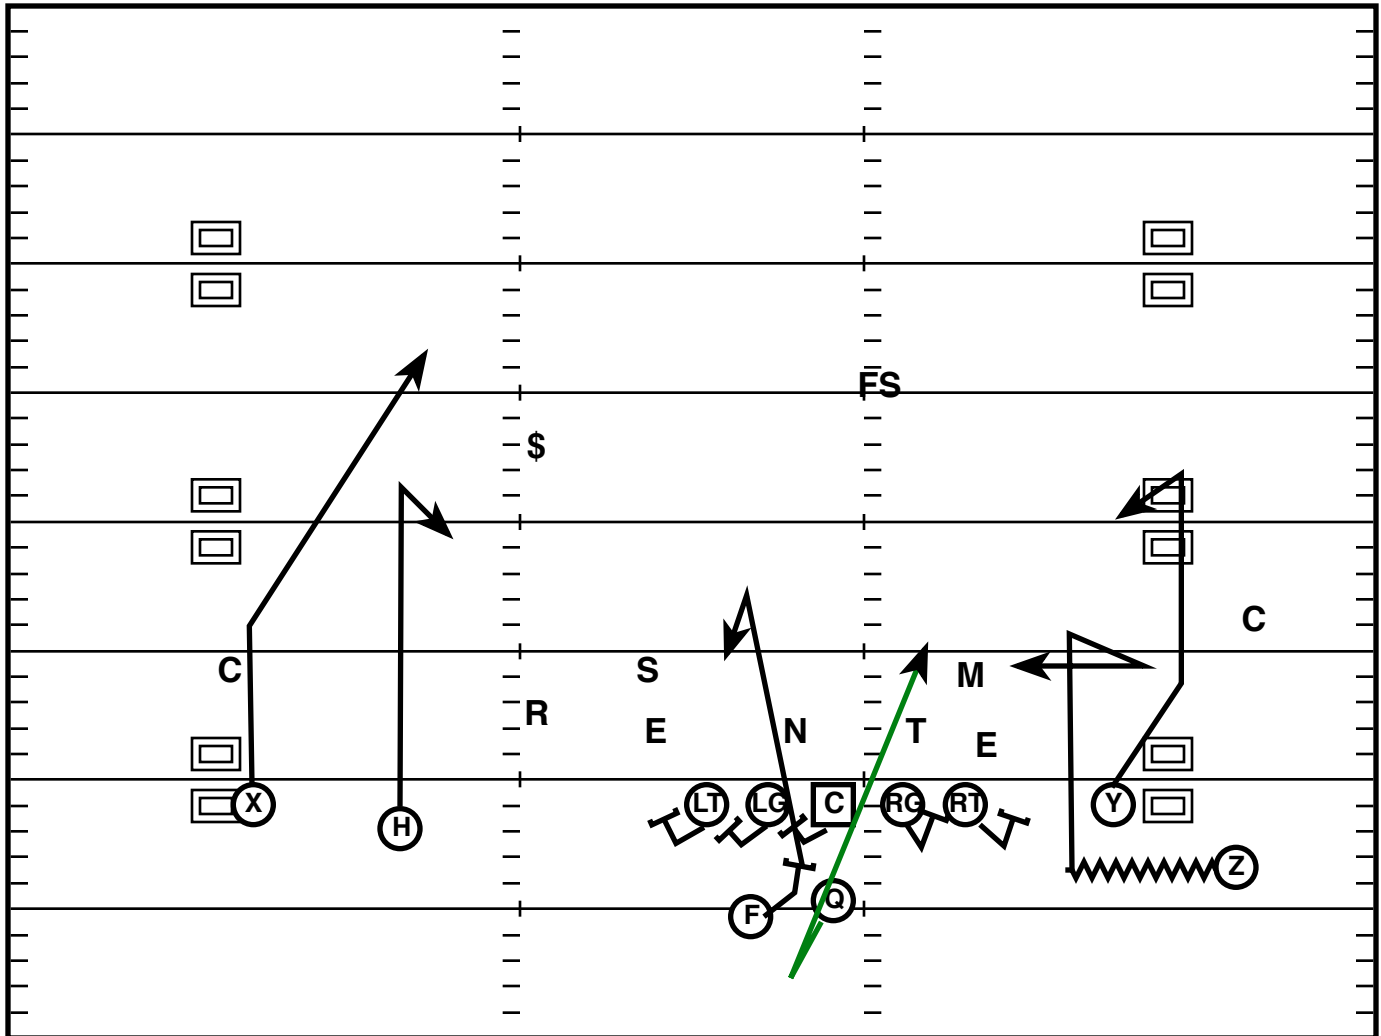

Doubles R Split (R) 84 Whip 4

Drive	Time	D & D	Result	Score
Bama 3	1:27 Q1	3rd & 5	Scramble +21	7-7

Play Notes