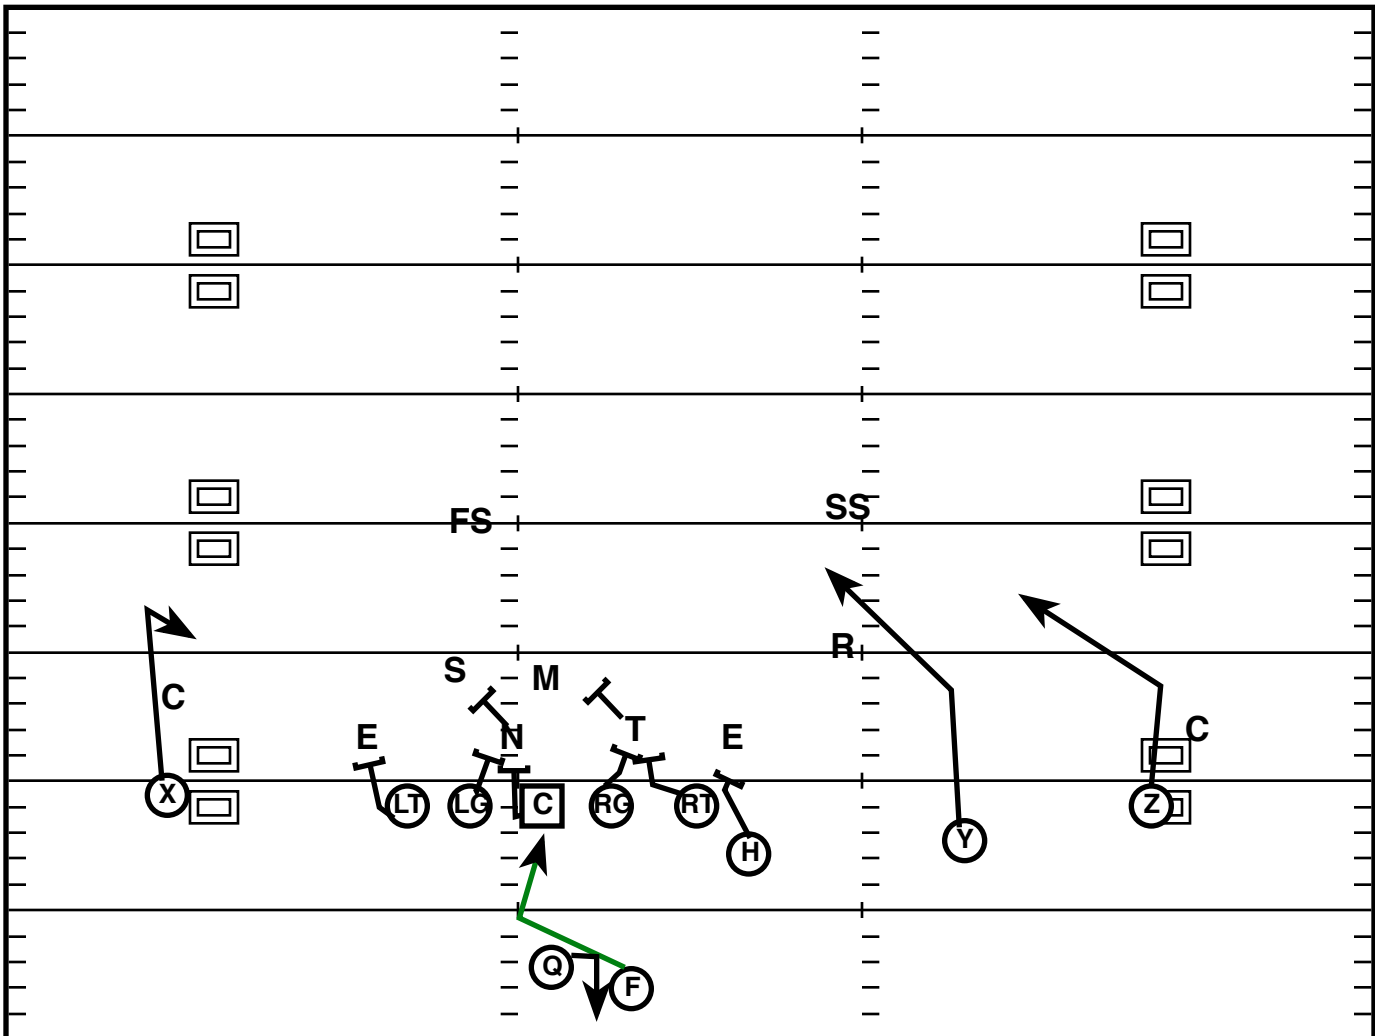

Play Notes

Ace R Flip (L) H Flat Away 488

Drive	Time	D & D	Result	Score
Bama 10	2:34 Q3	1st & 10	Pass +40 (TD)	31-21

Play Notes

Trey R Off (L) Zone L 022 RPO

Drive	Time	D & D	Result	Score
Bama 11	0:45 Q3	1st & 10	Rush +3	38-21