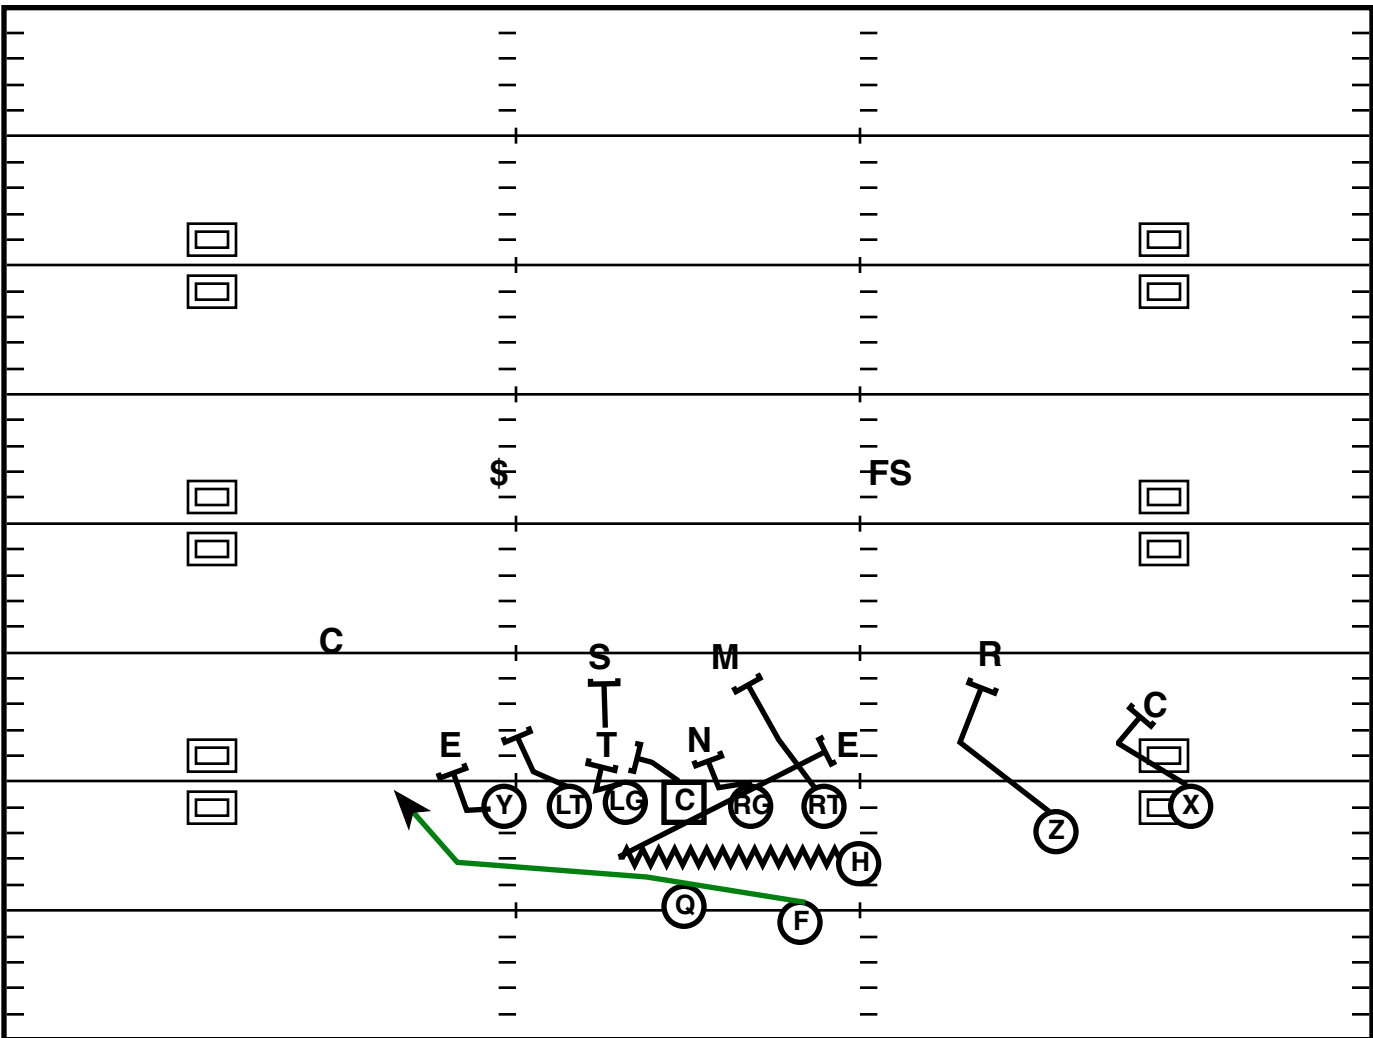

Trips R Off (M) Split Zone L

Drive	Time	D & D	Result	Score
Bama 1	12:52 Q1	1st & 10	Run +5	0-0

Play Notes