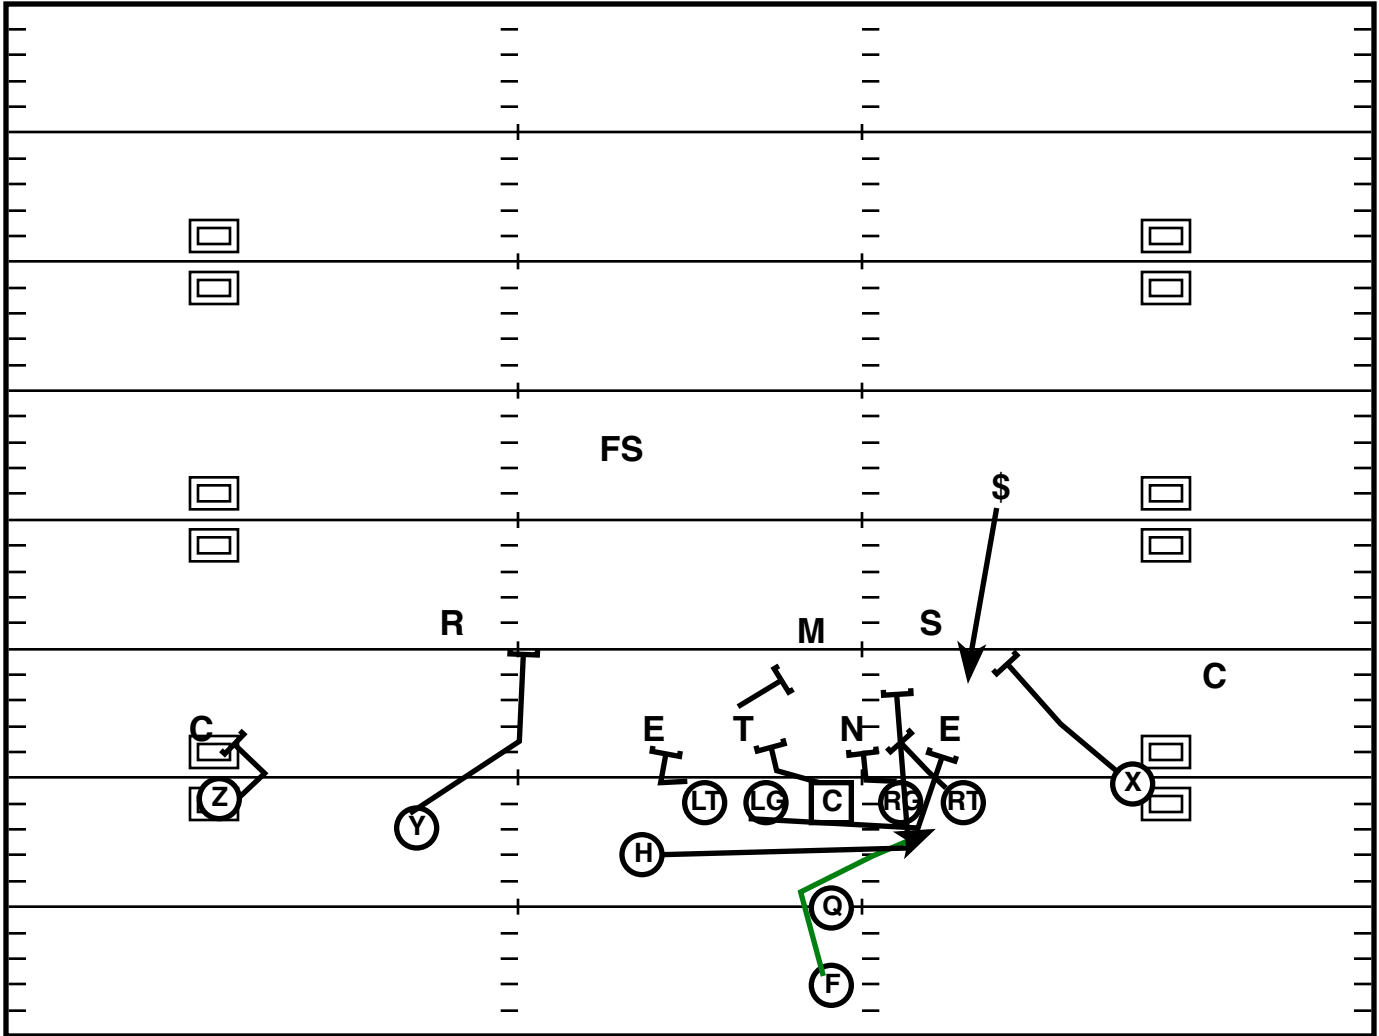

Trey L Off (R) Counter R

Drive	Time	D & D	Result	Score
Bama 6	3:57 Q2	2nd & 10	Run +1	17-14

Play Notes