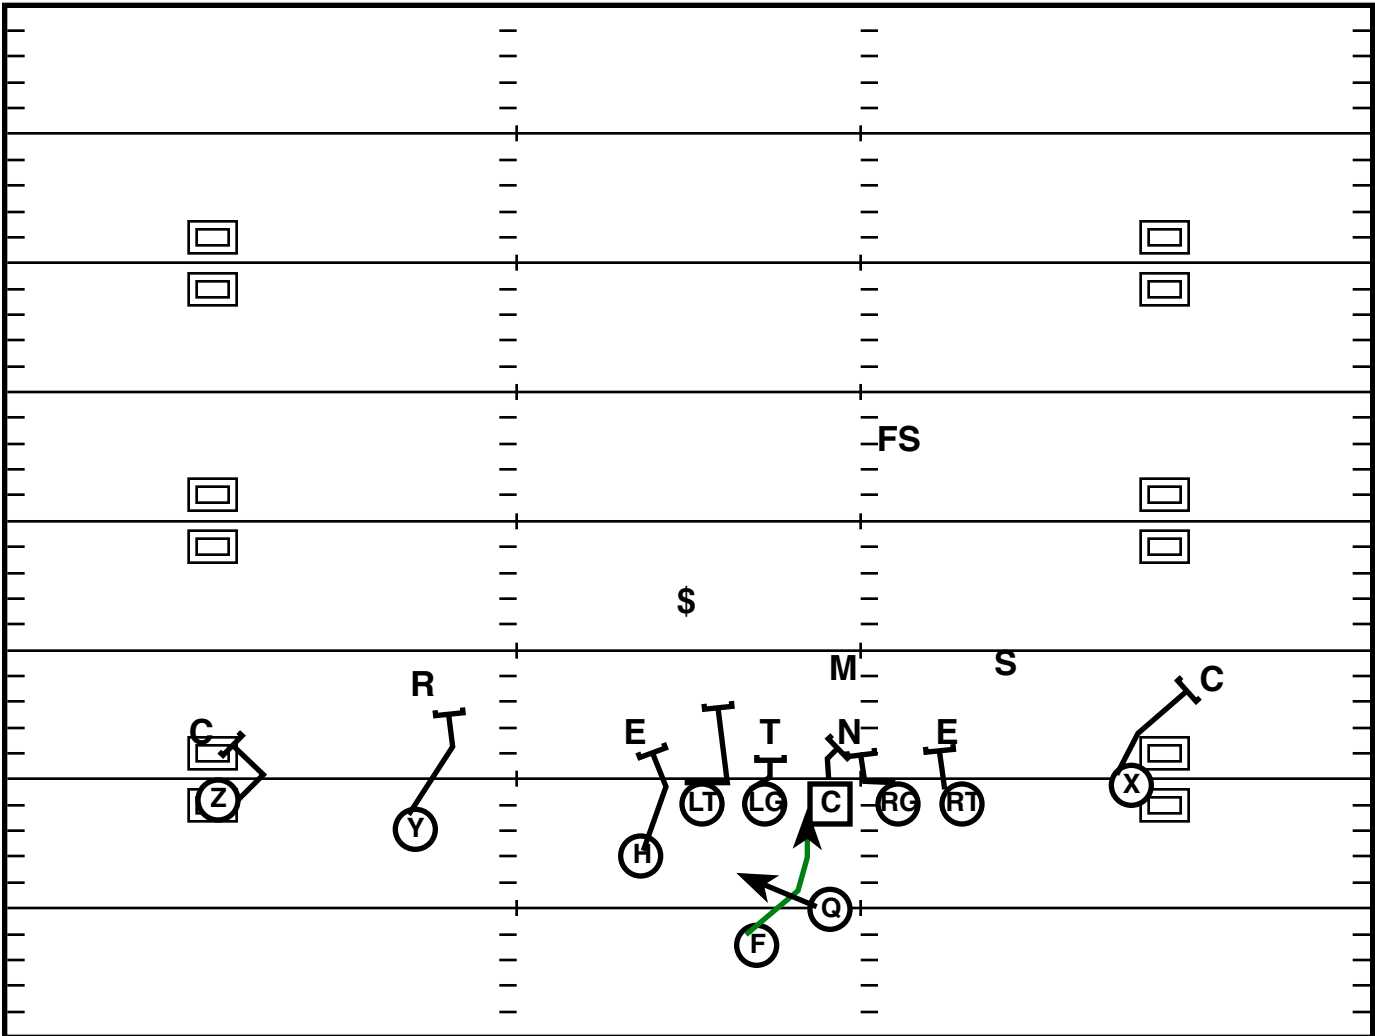

Play Notes

Doubles R Off (R) Zone Give Left

Drive	Time	D & D	Result	Score
Bama 13	4:33 Q4	1st & 10	Run +3	52-21

Play Notes

Trey L Off (R) Zone Give R

Drive	Time	D & D	Result	Score
Bama 13	4:04 Q4	2nd & 7	Run +2	52-21