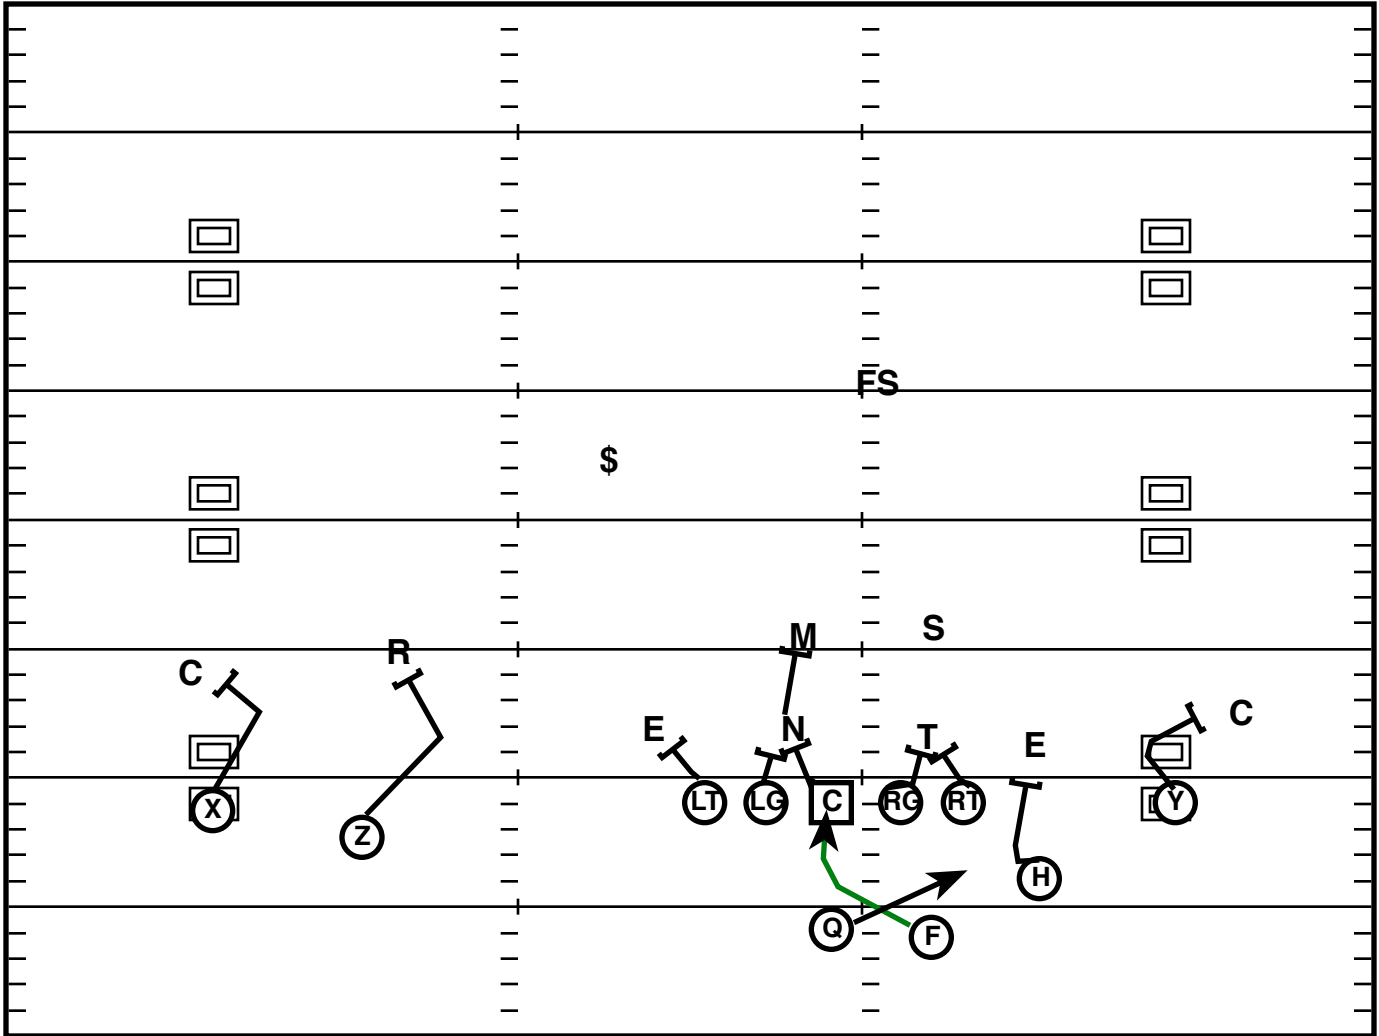

Doubles R Off (R) Zone Give Left

Drive	Time	D & D	Result	Score
Bama 13	4:33 Q4	1st & 10	Run +3	52-21

Play Notes