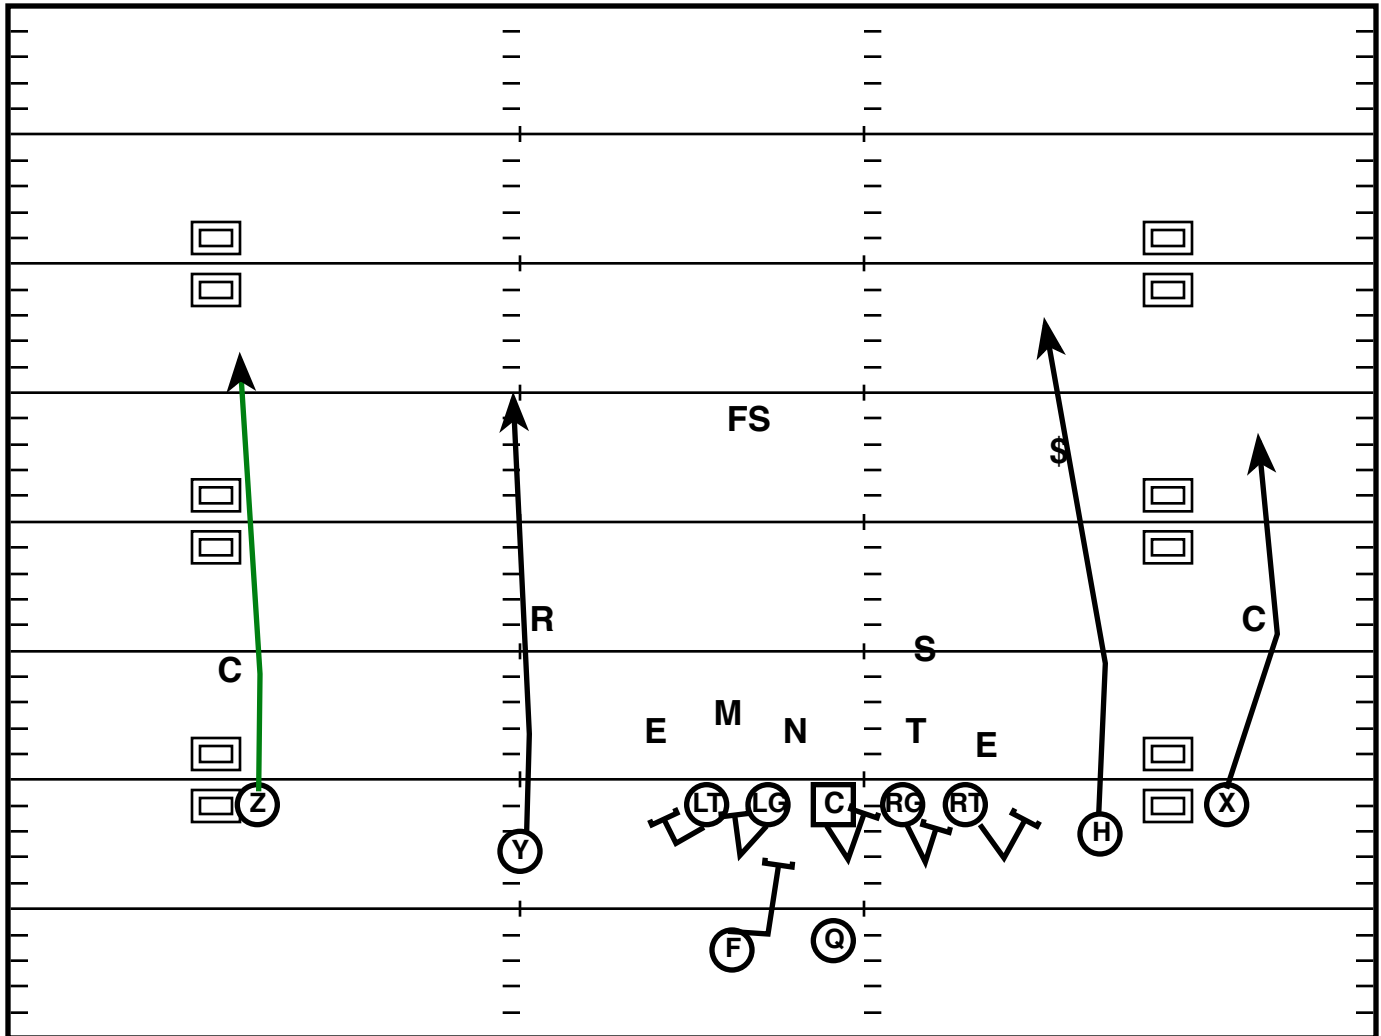

Doubles L Split (R) All 9's

Drive	Time	D & D	Result	Score
Bama 7	13:04 Q3	2nd & 2	Pass +46 (TD)	17-14

Play Notes