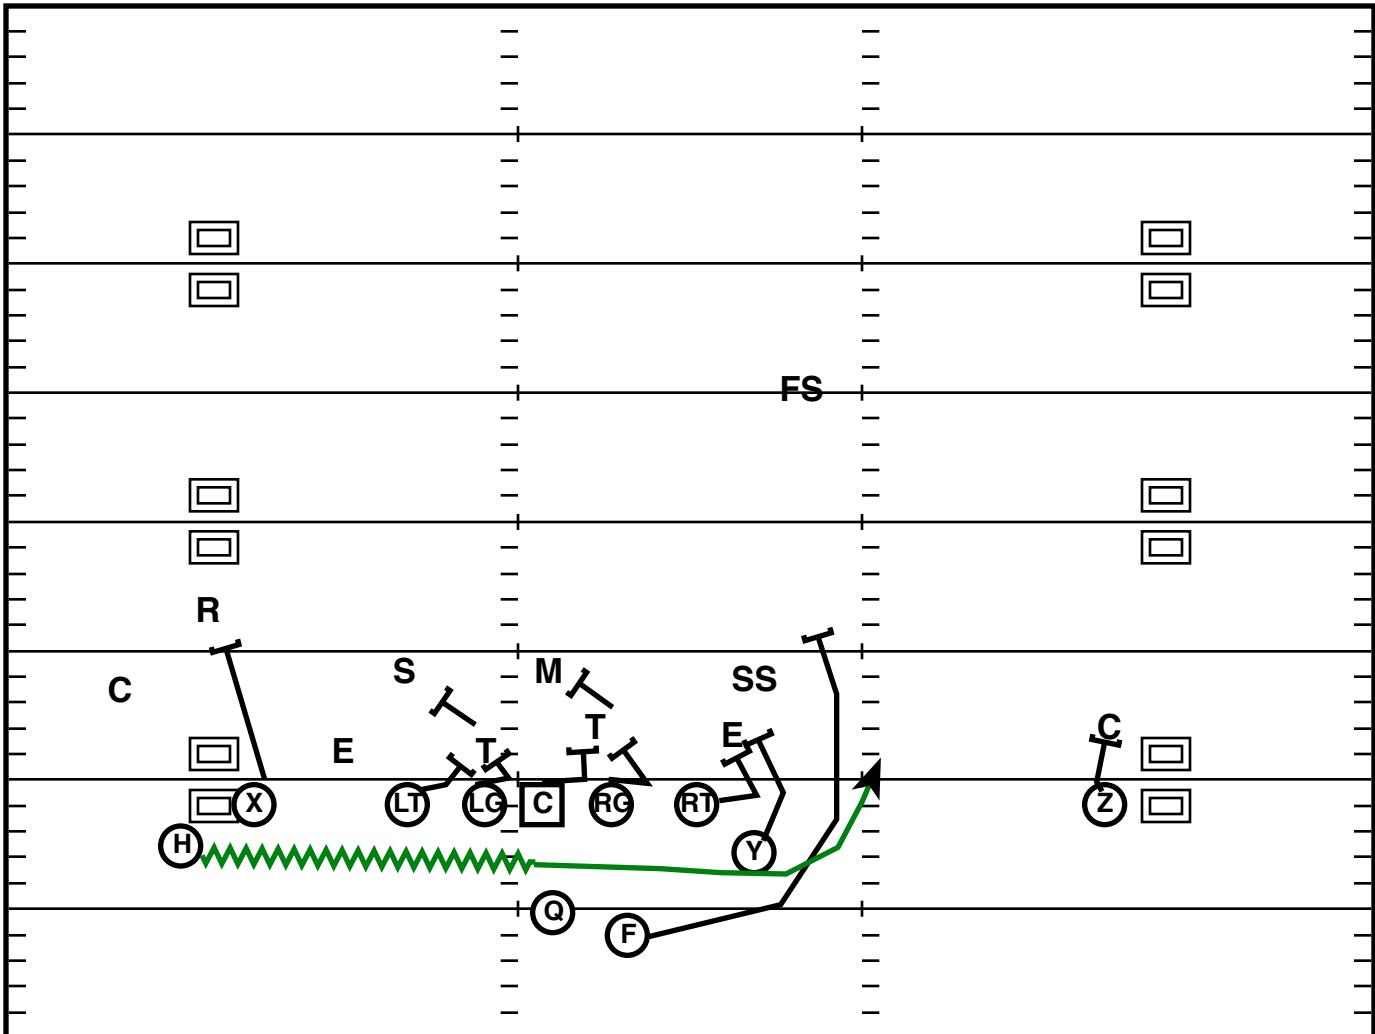

Play Notes

Penalty= Face Mask

Ace L Flip (M) 9 Double Cross F Seam

Drive	Time	D & D	Result	Score
Bama 8	9:58 Q3	1st & 10	Pass + 33 (TD)	24-14

Play Notes

Doubles R Off (L) Jet Right

Drive	Time	D & D	Result	Score
Bama 9	6:20 Q3	1st & 10	Rush +2	31-14