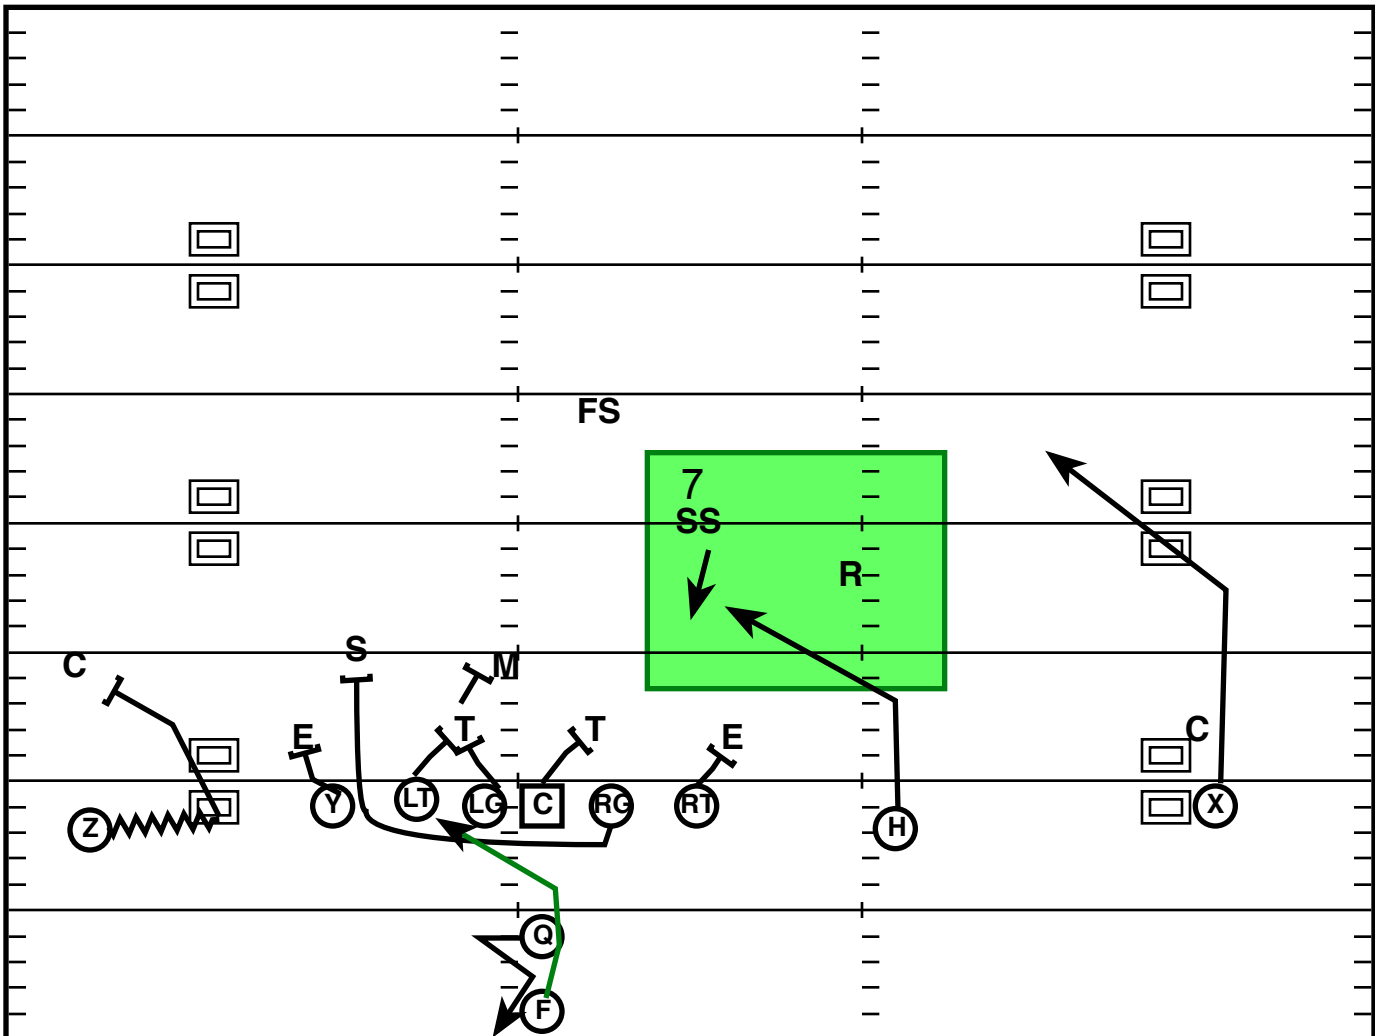

Doubles L (L) Power L 22 RPO

Drive	Time	D & D	Result	Score
Bama 1	14:39 Q1	1st & 10	Run +6	0-0

Play Notes