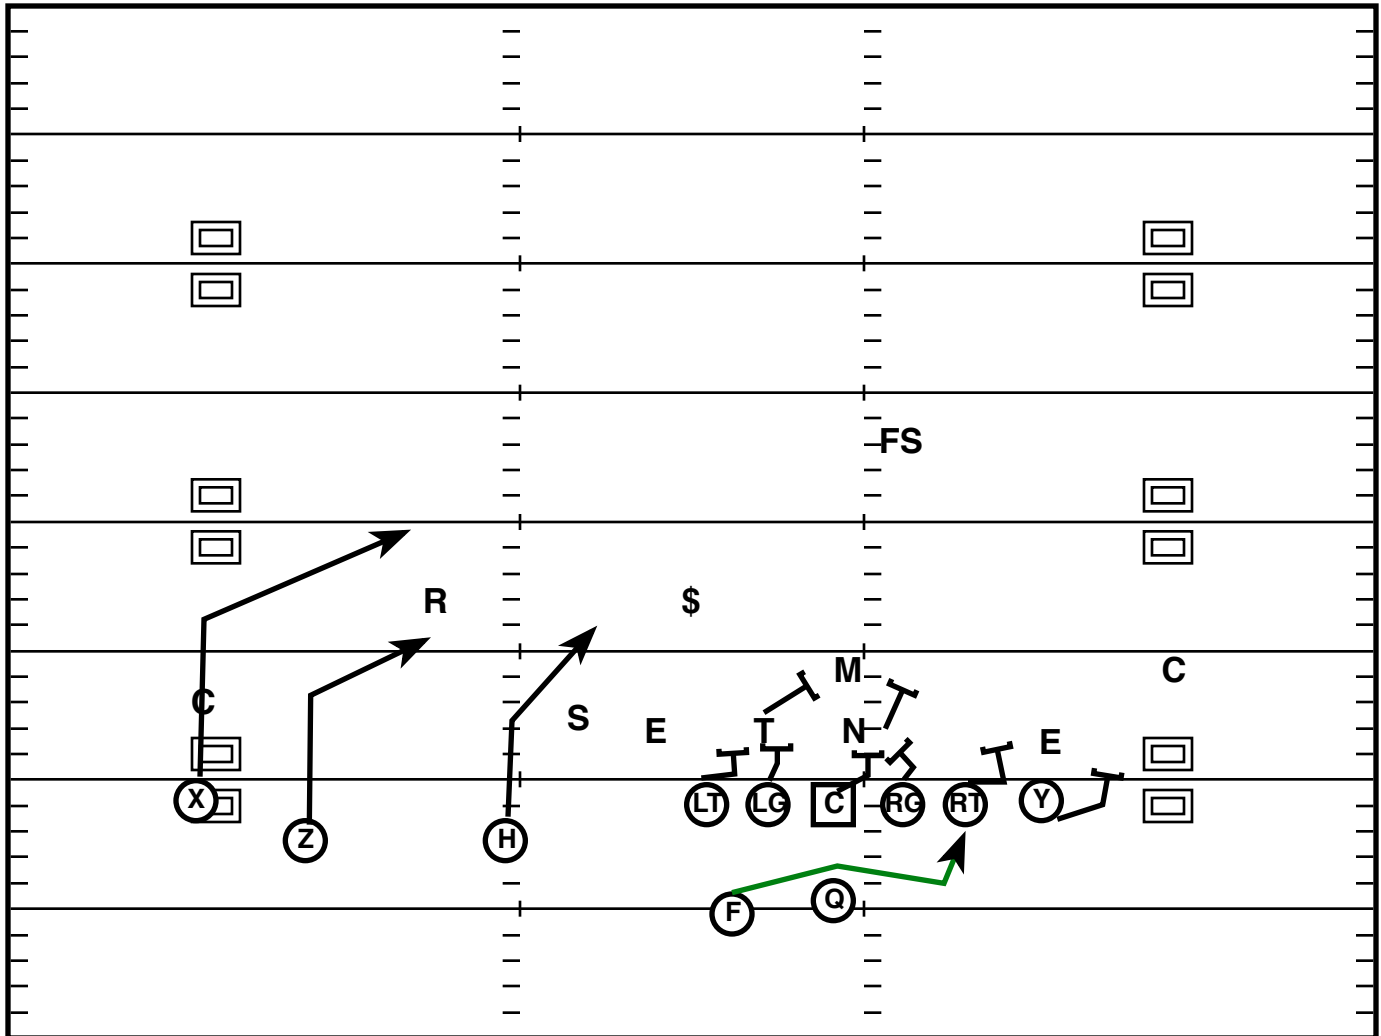

Trips L (R) Zone R

Drive	Time	D & D	Result	Score
Bama 4	12:49 Q2	1st & 10	Run +8	14-7

Play Notes