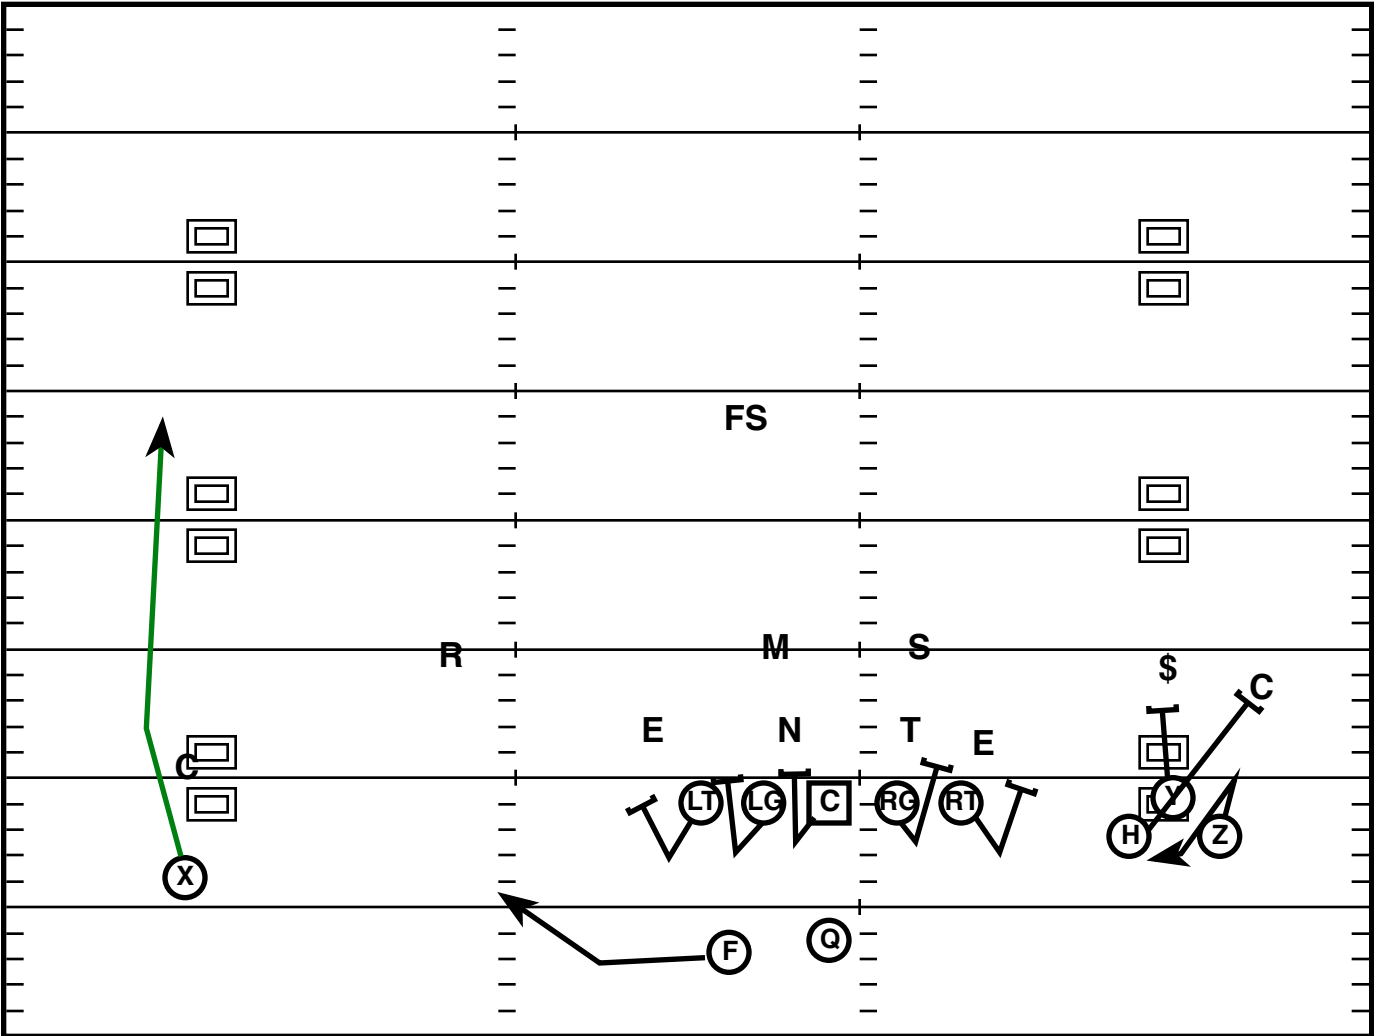

Trey R Bunch (R) 9 Z Flash Screen

Drive	Time	D & D	Result	Score
Bama 11	14:42 Q4	1st & 10	Pass +22 (TD)	38-21

Play Notes