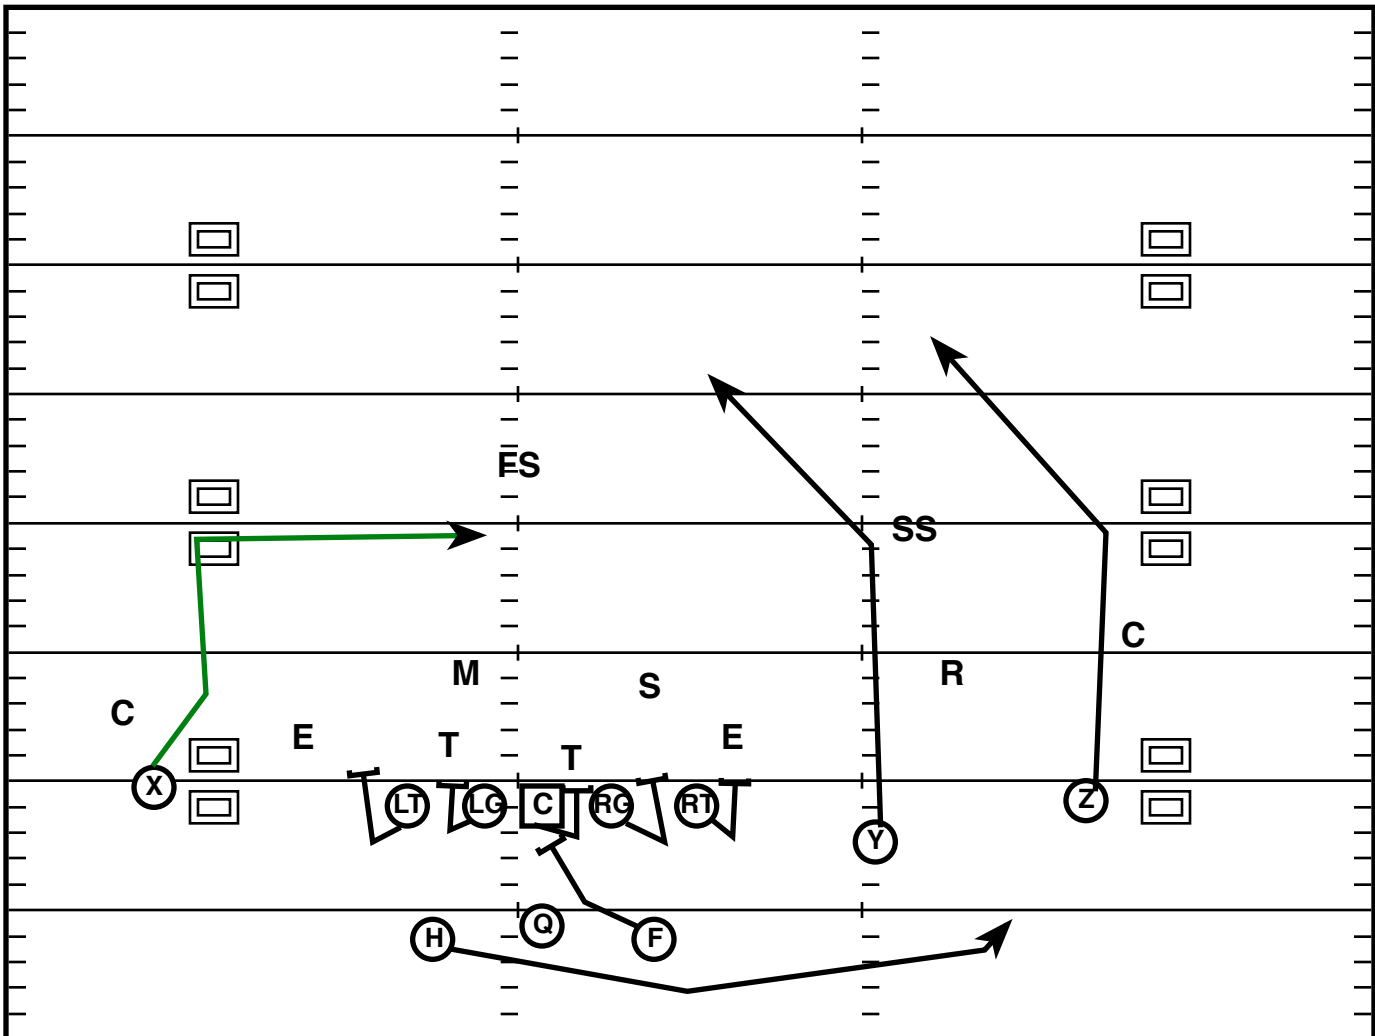

Ace R Flip (L) H Flat Away 488

Drive	Time	D & D	Result	Score
Bama 10	2:34 Q3	1st & 10	Pass +40 (TD)	31-21

Play Notes