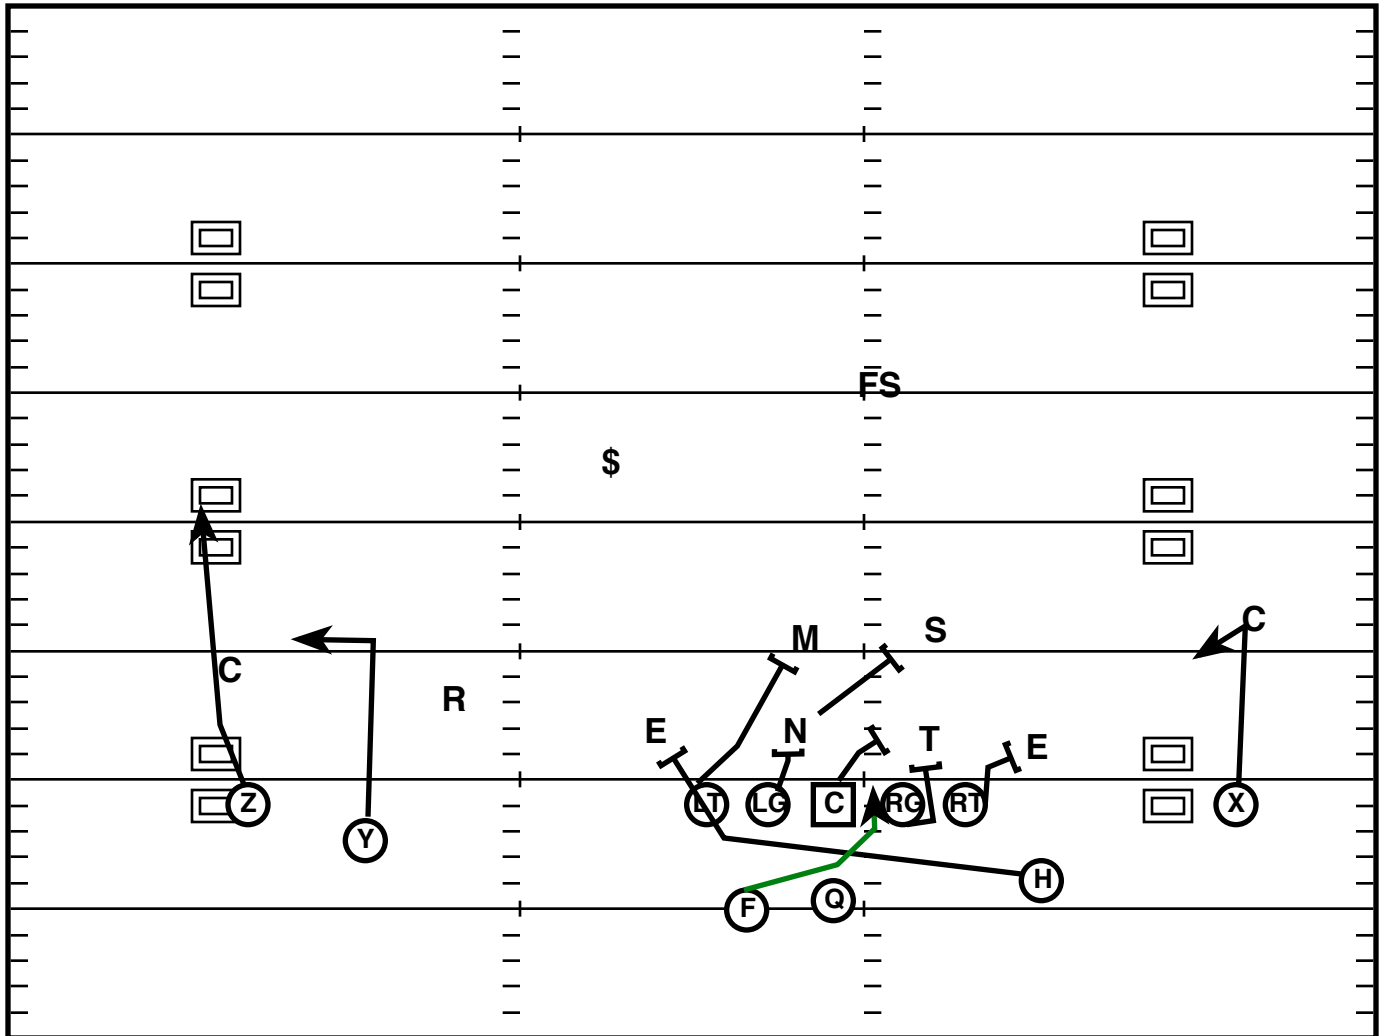

Doubles R Off (R) Split R 910

Drive	Time	D & D	Result	Score
Bama 5	5:00 Q2	3rd & 3	Rush +2	17-7

Play Notes