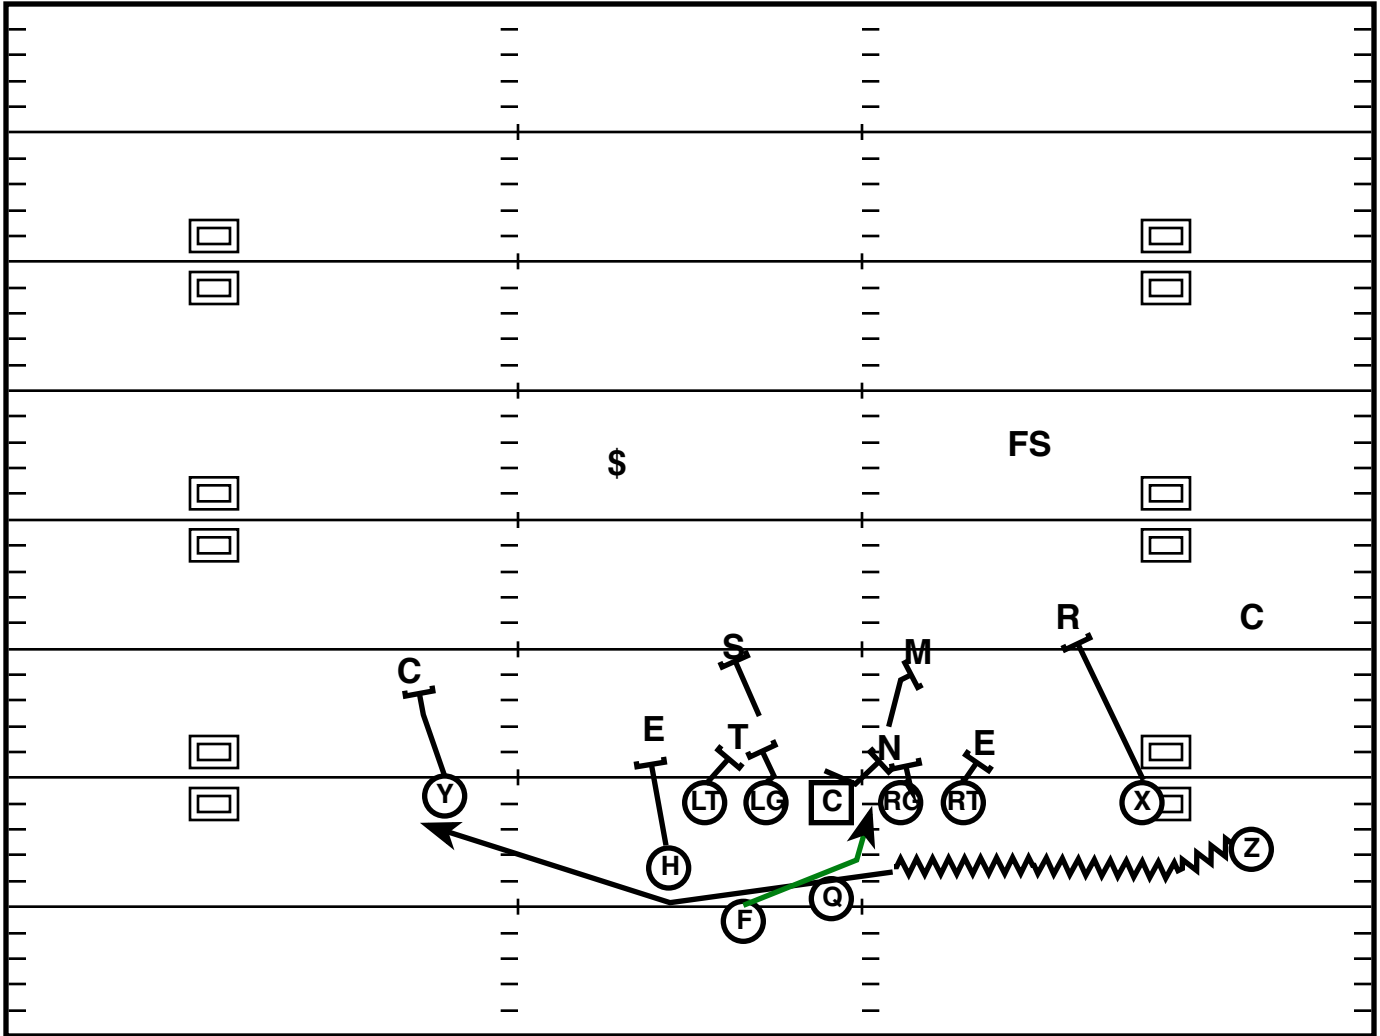

Doubles L Off (R) Jet Motion QB Zone R

Drive	Time	D & D	Result	Score
Bama 9	5:47 Q3	2nd & 8	Run +4	31-14

Play Notes