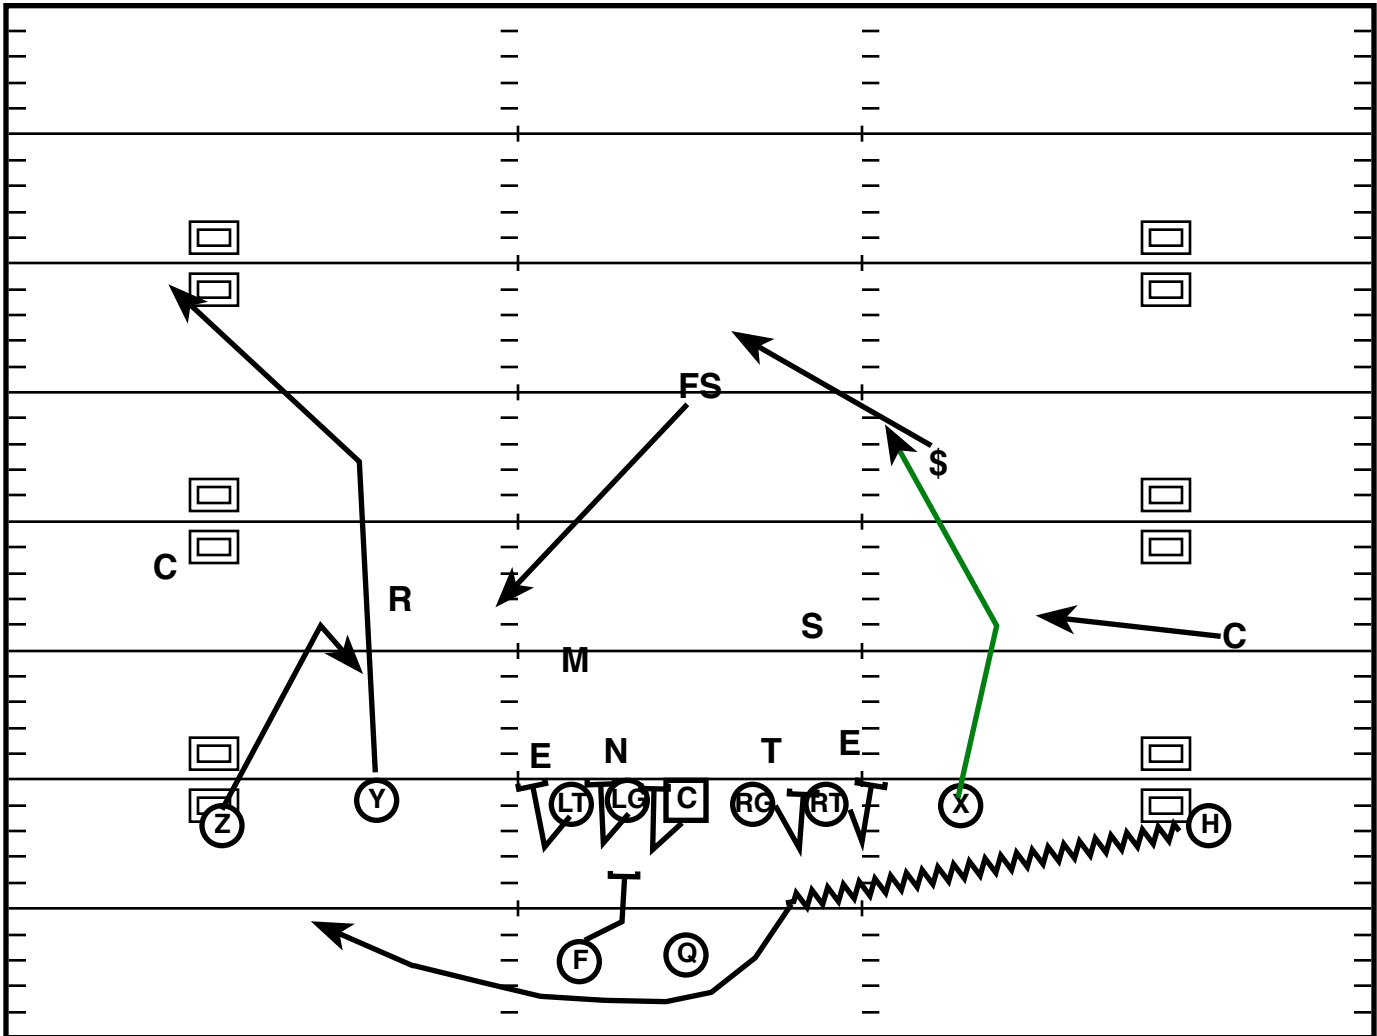

Doubles L Split (M) H Orbit Flat 078

Drive	Time	D & D	Result	Score
Bama 10	3:30 Q3	1st & 10	Pass + 20	31-21

Play Notes