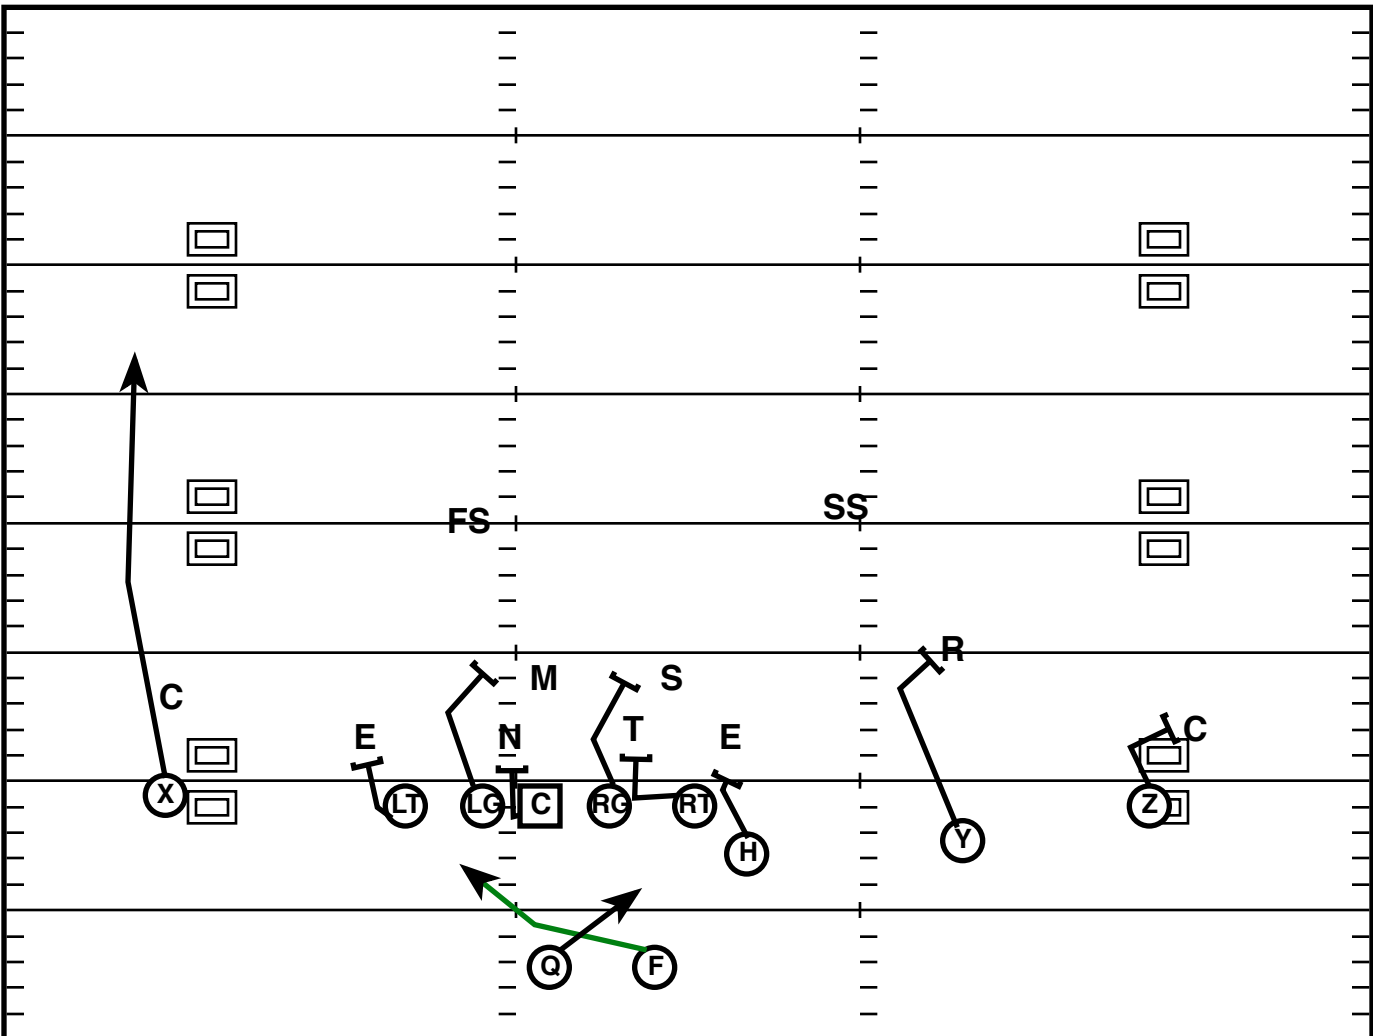

Trey R Off (L) Wide Zone L

Drive	Time	D & D	Result	Score
Bama 5	6:42 Q2	1st & 10	Rush -1	17-7

Play Notes