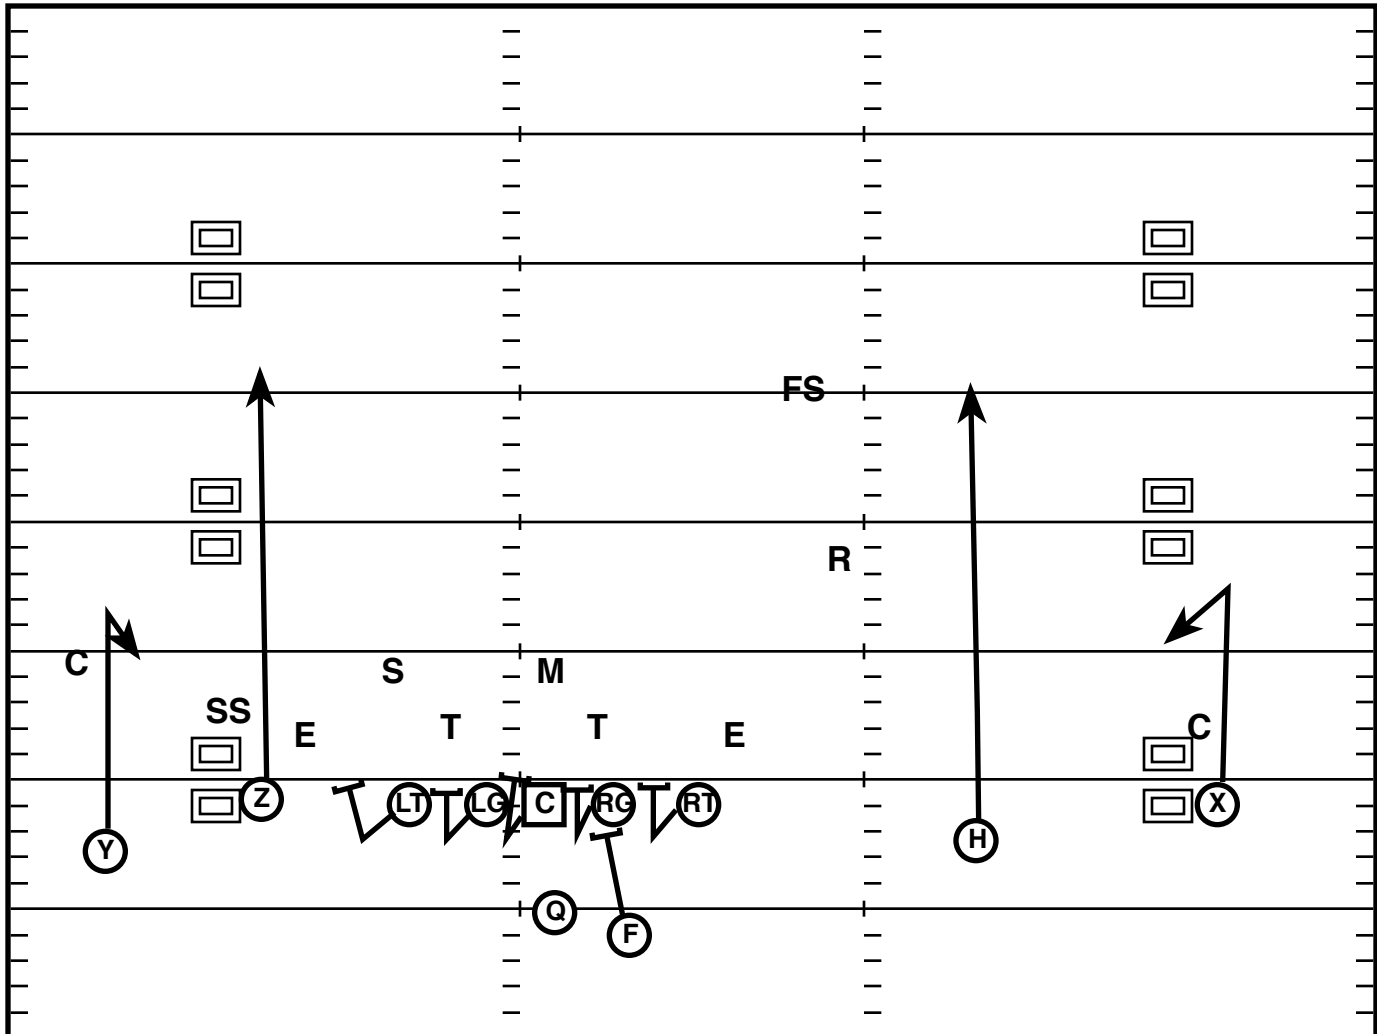

Doubles Split (L) 0990

Drive	Time	D & D	Result	Score
Bama 1	12:12 Q1	3rd & 5	Pass INC	0-0

Play Notes