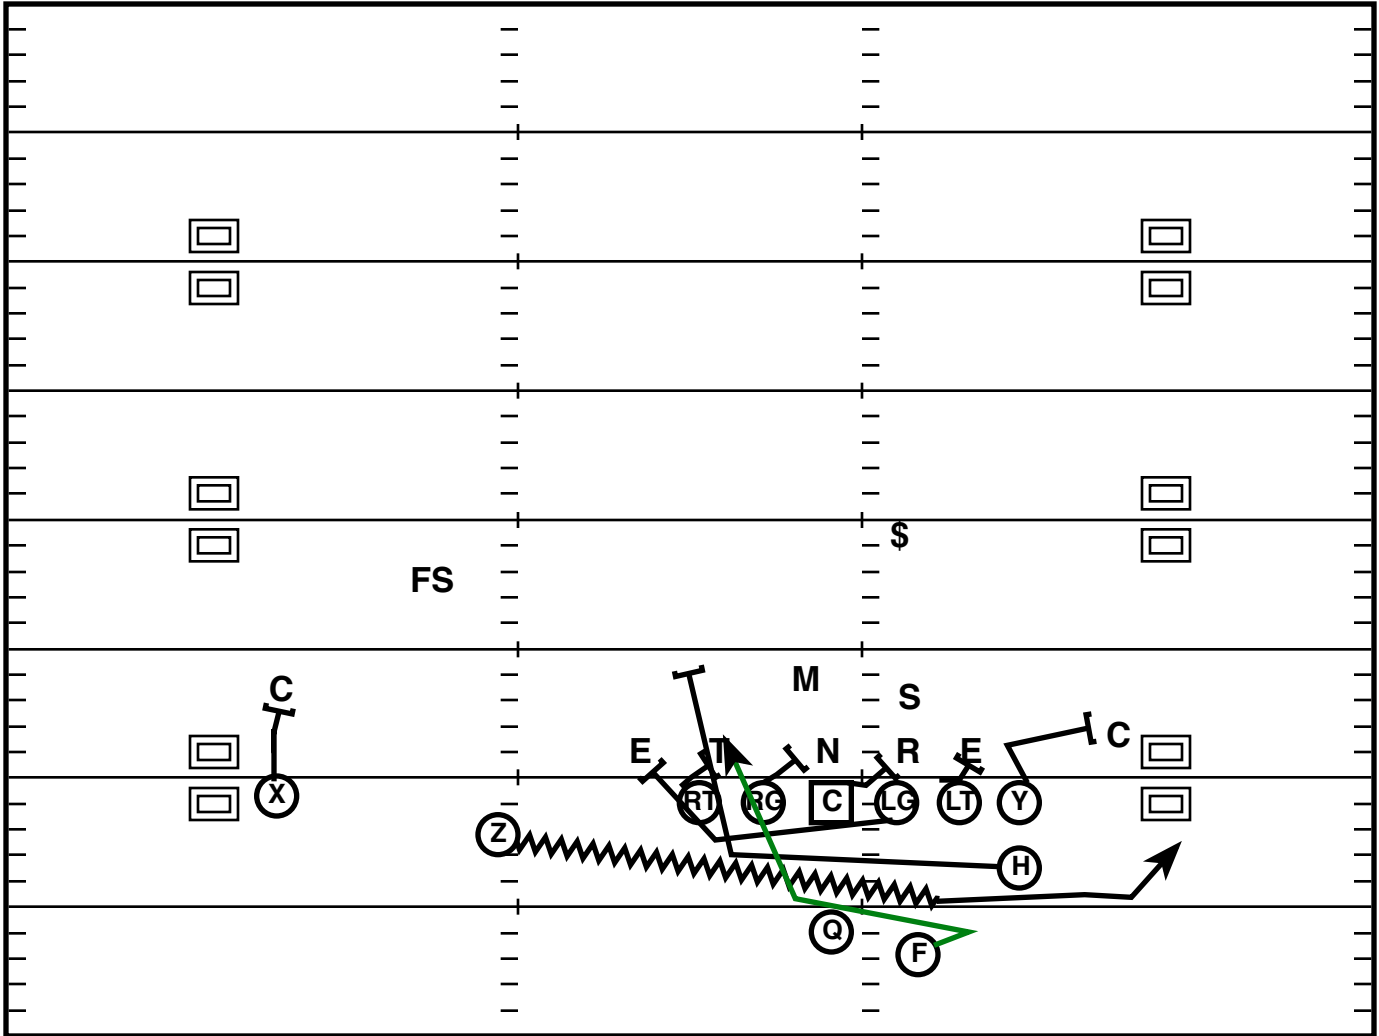

Twin R (R) Jet R Counter L

Drive	Time	D & D	Result	Score
Bama 7	13: Q3	3rd & 1	Rush +12	17-14

Play Notes