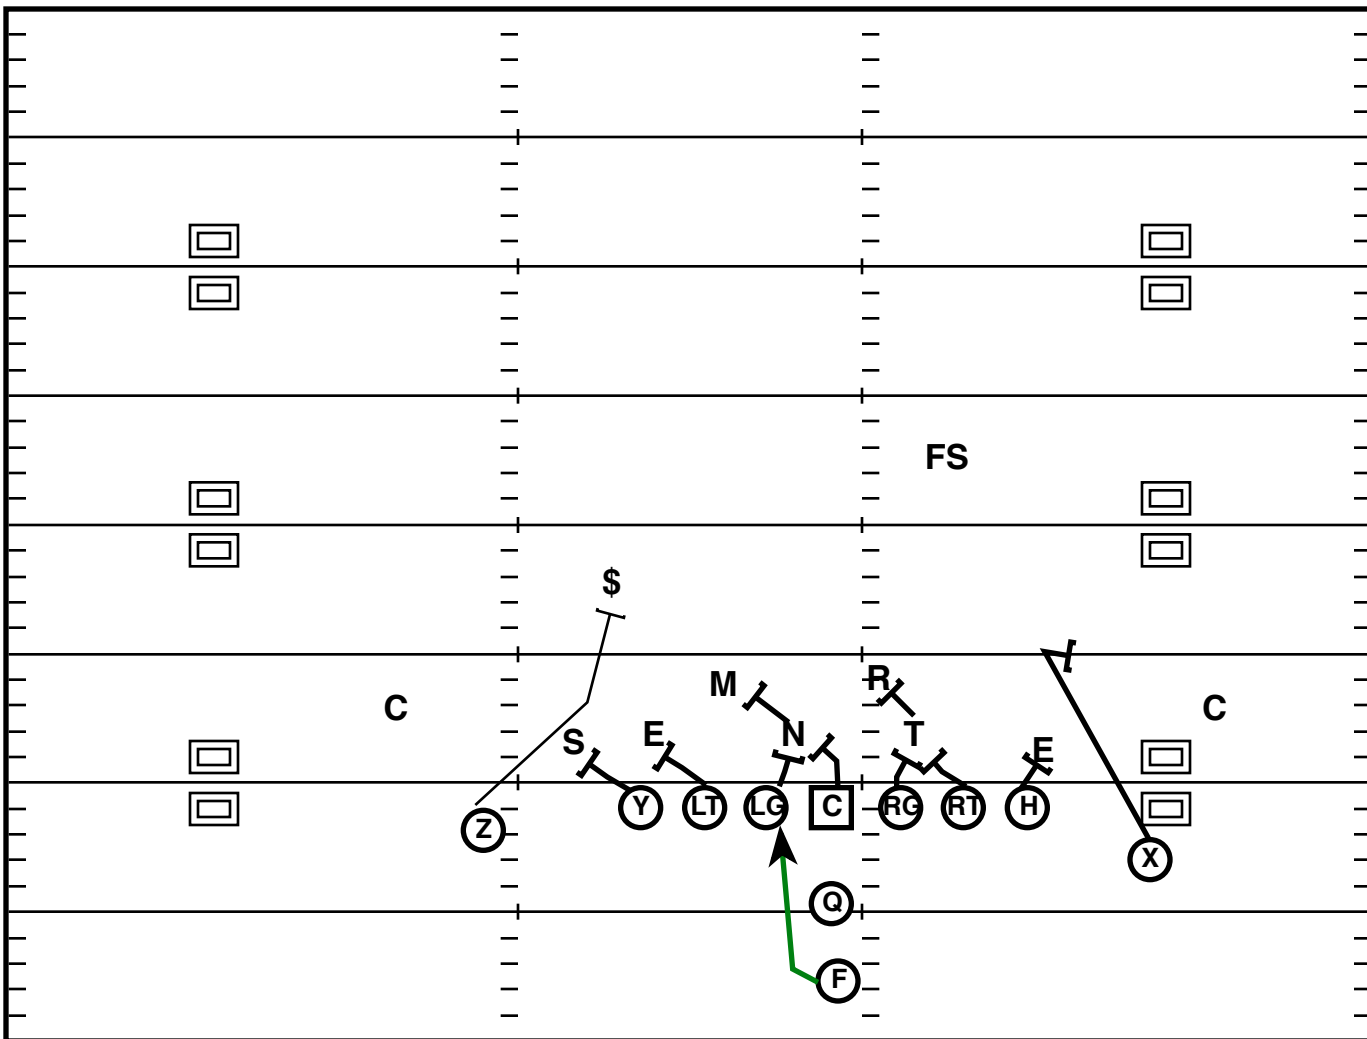

Rebel L (R) IZ

Drive	Time	D & D	Result	Score
Bama 3	2:37 Q1	1st & 10	Rush 0	7-7

Play Notes