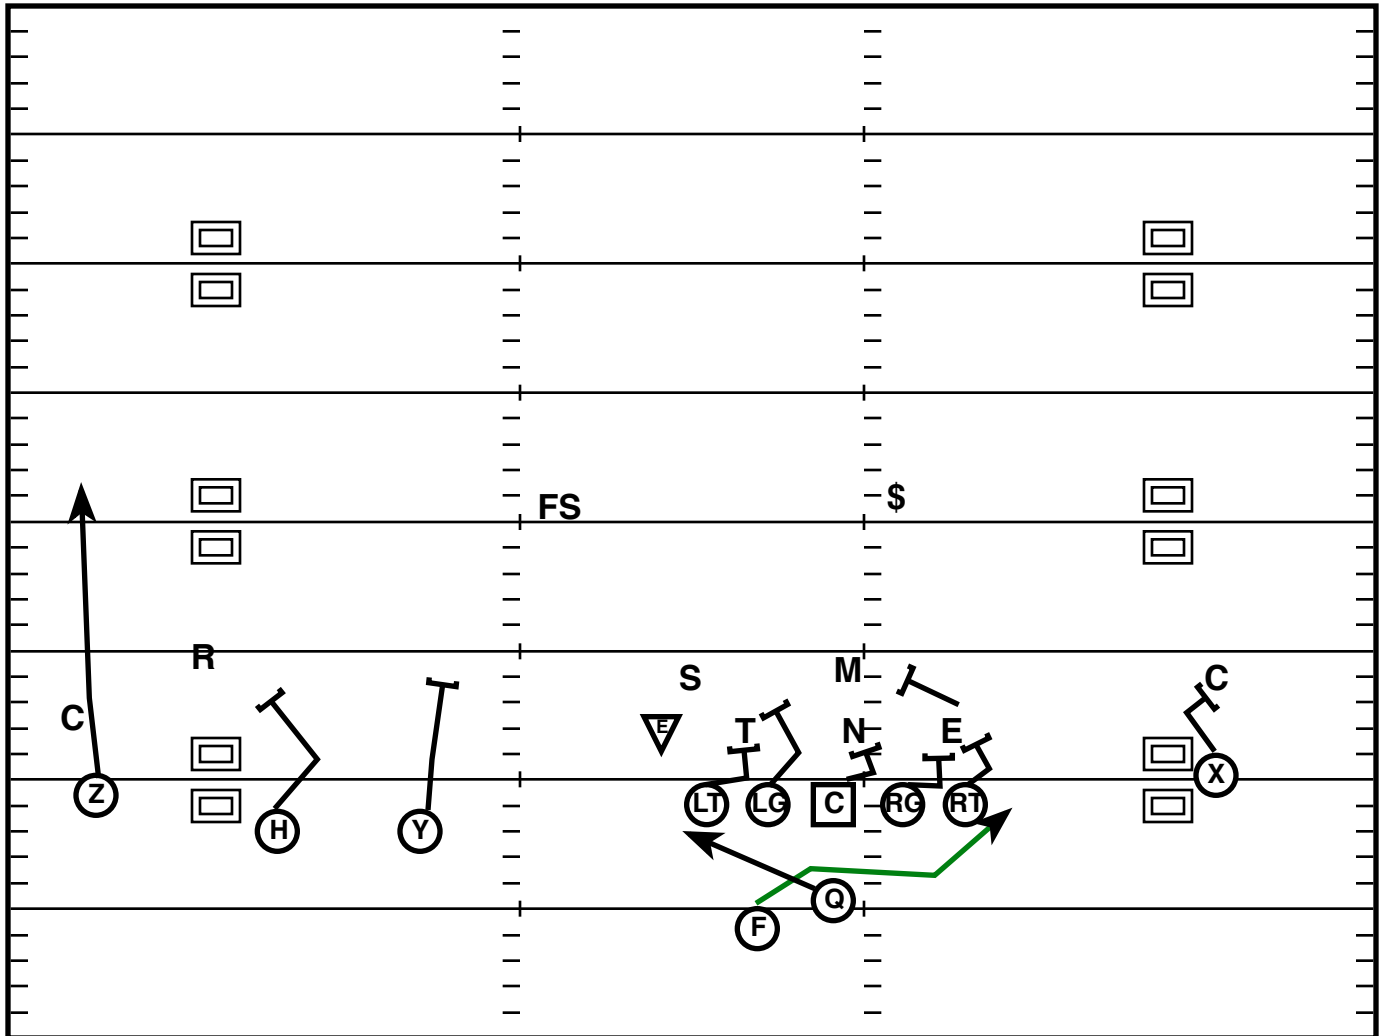

Trey L Split (R) Zone R

Drive	Time	D & D	Result	Score
Bama 1	13:47 Q1	1st & 10	Run +3	0-0

Play Notes

Doubles Tight (R) 1 Post Corner, Shallow 6

Drive	Time	D & D	Result	Score
Bama 1	13:20 Q1	2nd & 7	Pass +11	0-0