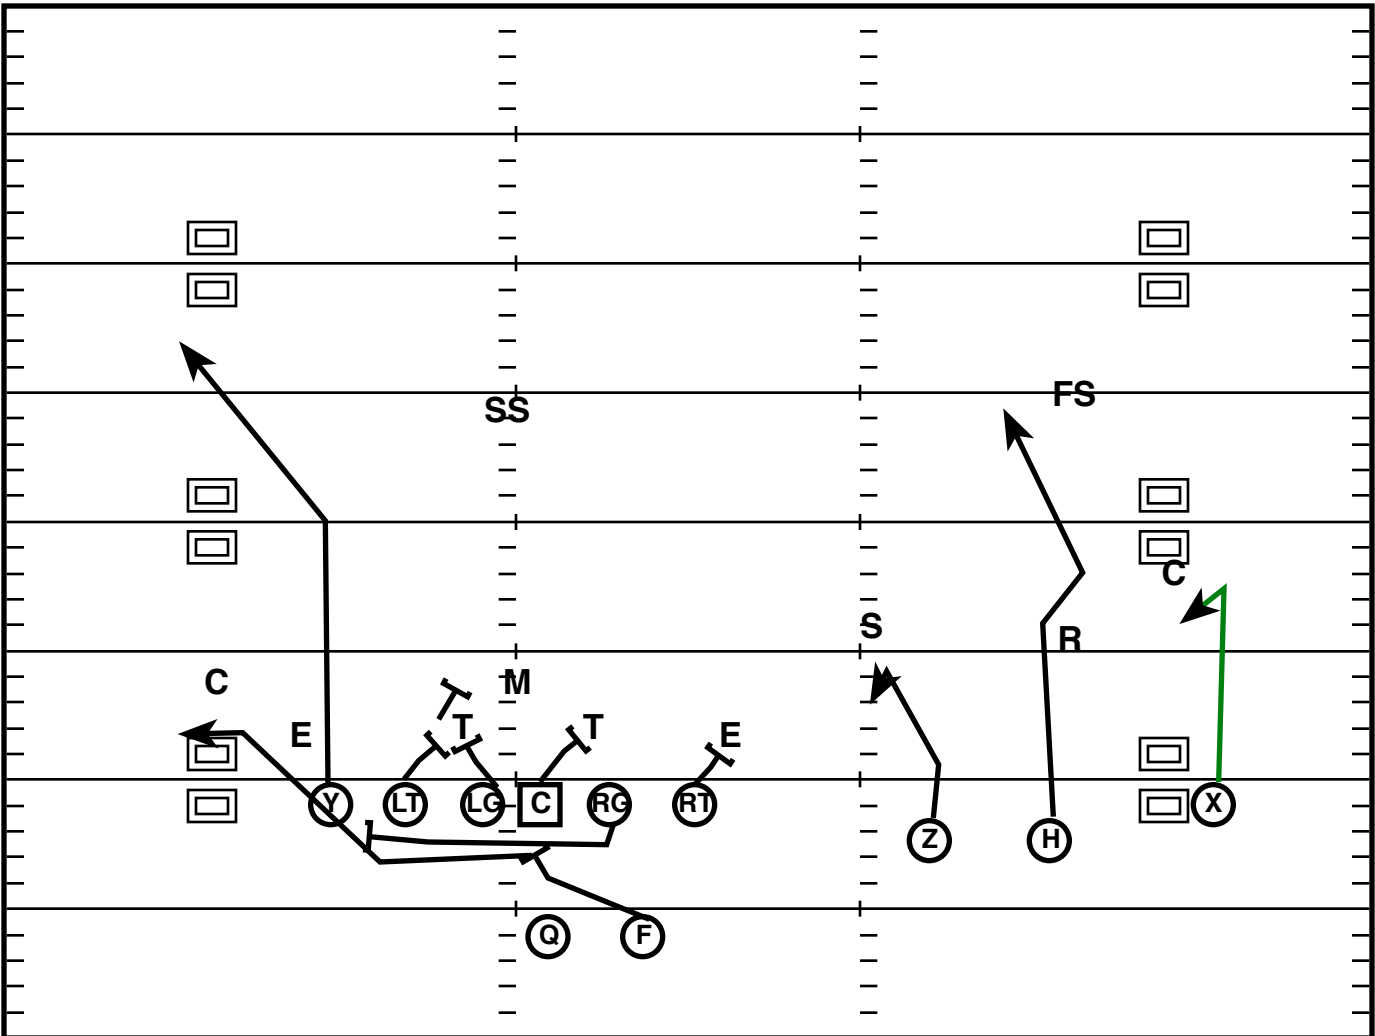

Trips R (L) 7080 F-Check Flat

Drive	Time	D & D	Result	Score
Bama 1	14:11 Q1	2nd & 4	Pass +13	0-0

Play Notes