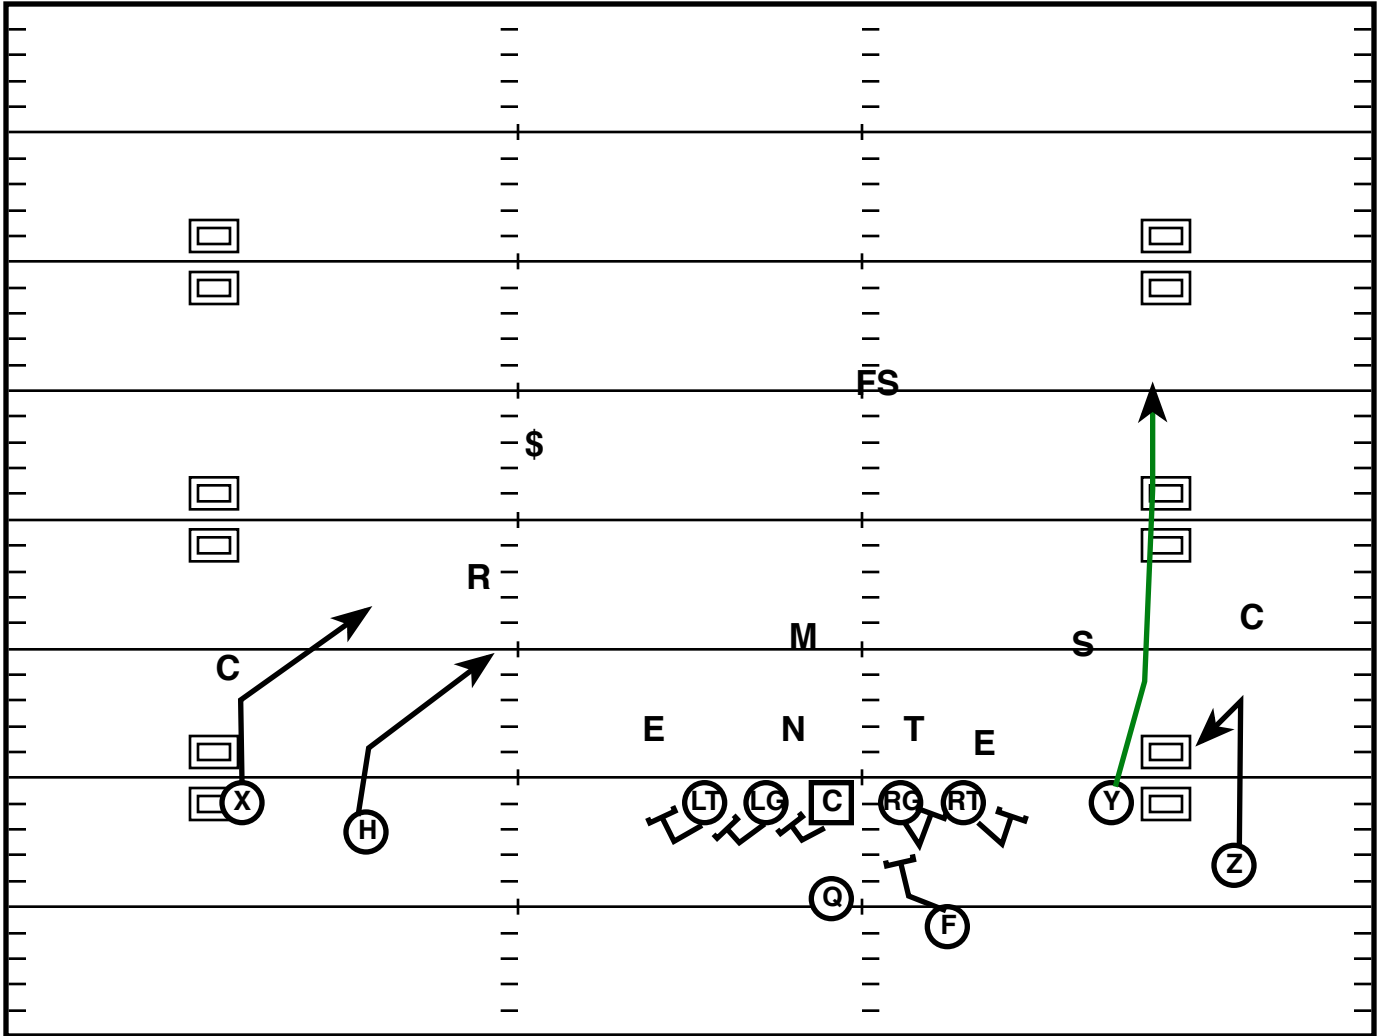

Play Notes

Twin L (R) Counter R

Drive	Time	D & D	Result	Score
Bama 4	12:17 Q2	3rd & 2	Run +13	14-7

Play Notes

Trey L Split (R) Shin 9 Shin Choice

Drive	Time	D & D	Result	Score
Bama 4	11:00 Q2	1st & 15	Pass INC	14-7