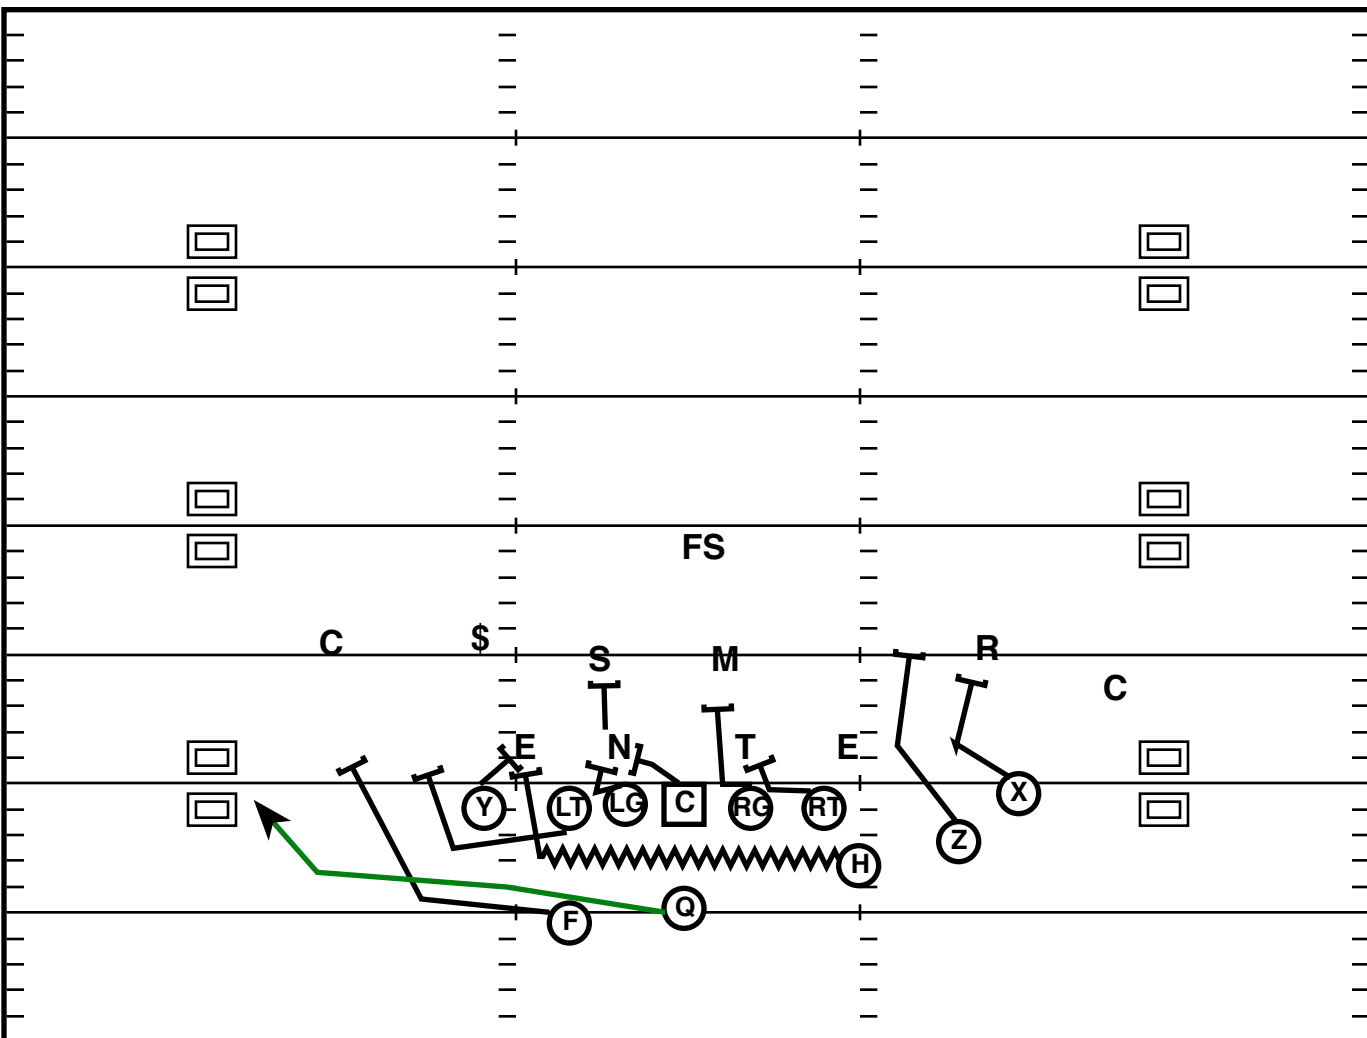

Play Notes

Blank area for play notes.

Ace L Tight (R) Split Zone

Drive	Time	D & D	Result	Score
Bama 2	7:19 Q1	2nd & 5	Rush +2	0-0

Play Notes

Ace R Tight (M) QB Stretch L

Drive	Time	D & D	Result	Score
Bama 2	6:44 Q1	3rd & 3	Run +7 (TD)	0-0