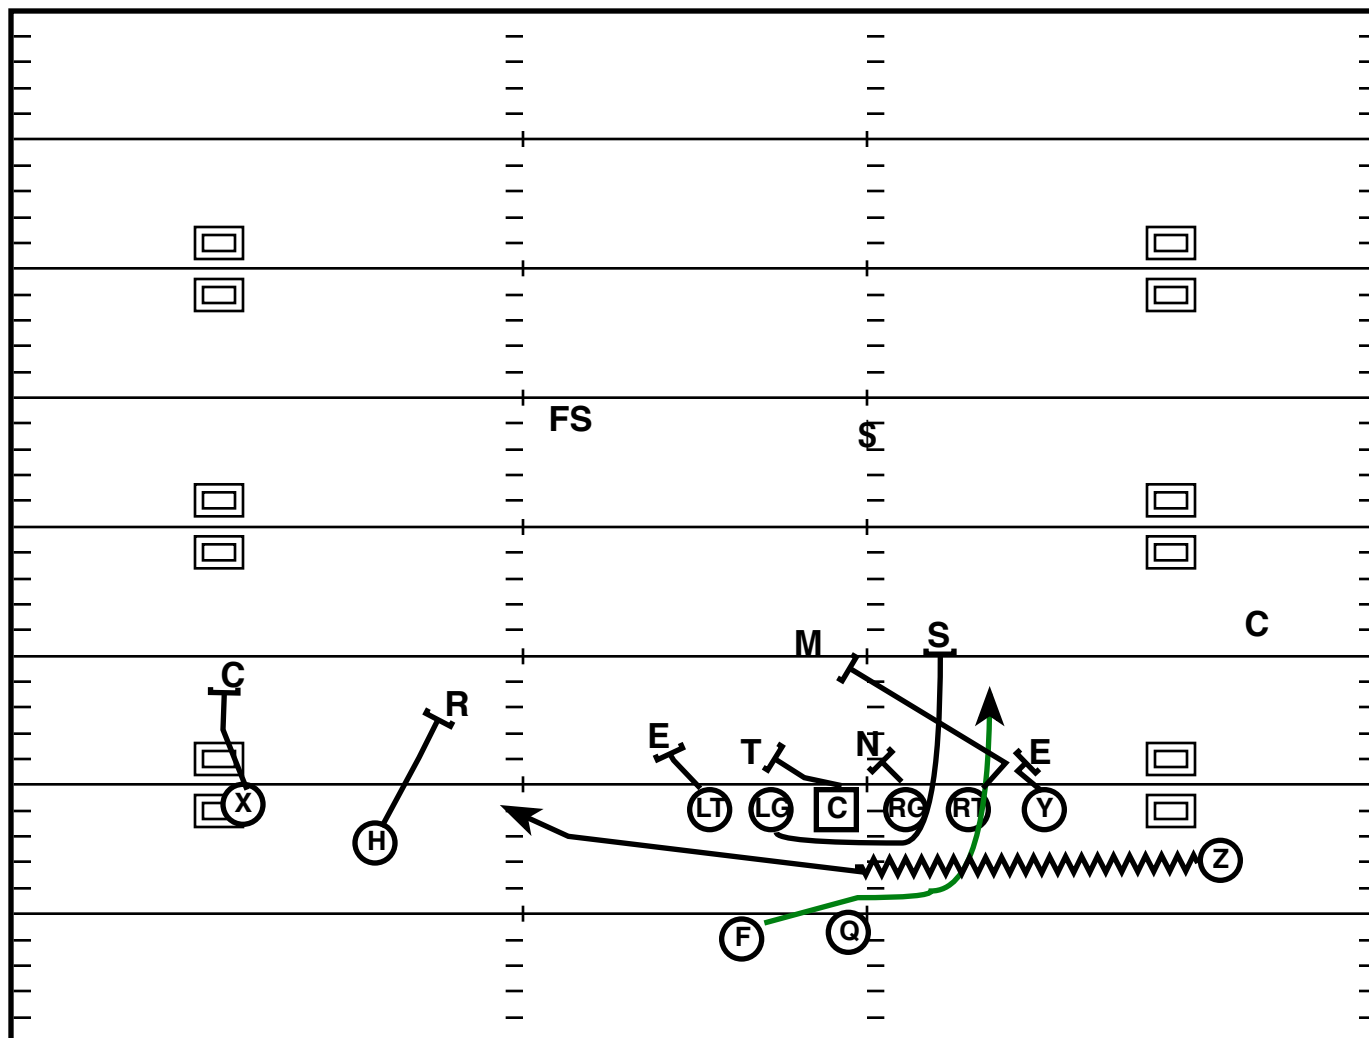

Doubles R (R) Jet L Power Solid R

Drive	Time	D & D	Result	Score
Bama 7	15:00 Q3	1st & 10	Rush +1	17-14

Play Notes