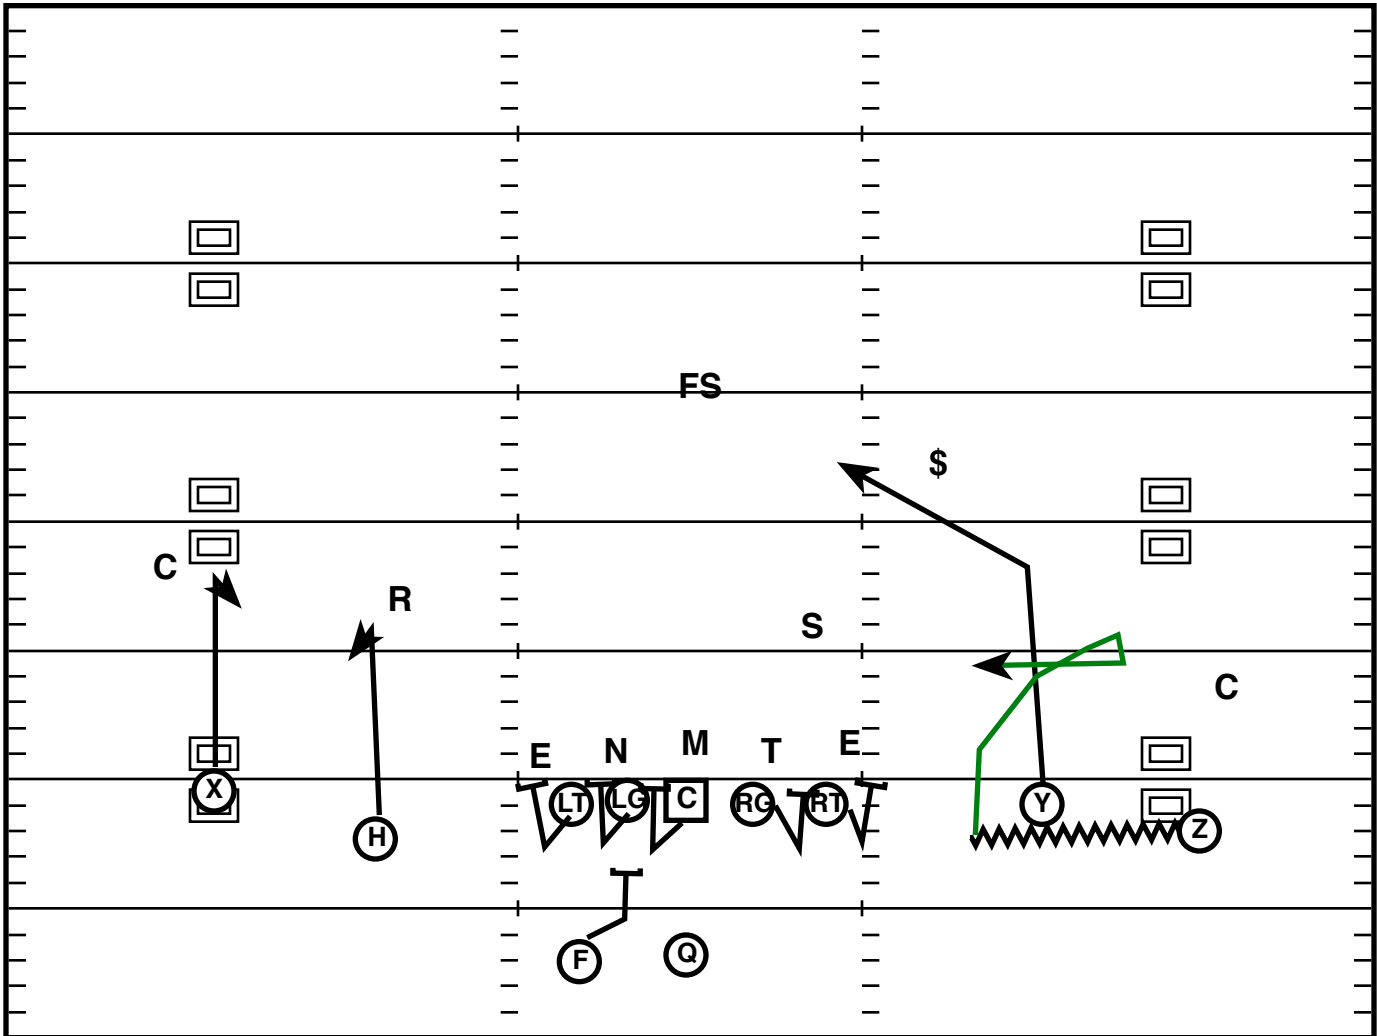

Doubles R Split (M) 00 Whip 8

Drive	Time	D & D	Result	Score
Bama 4	10:56 Q2	3rd & 6	Pass + 11	14-7

Play Notes