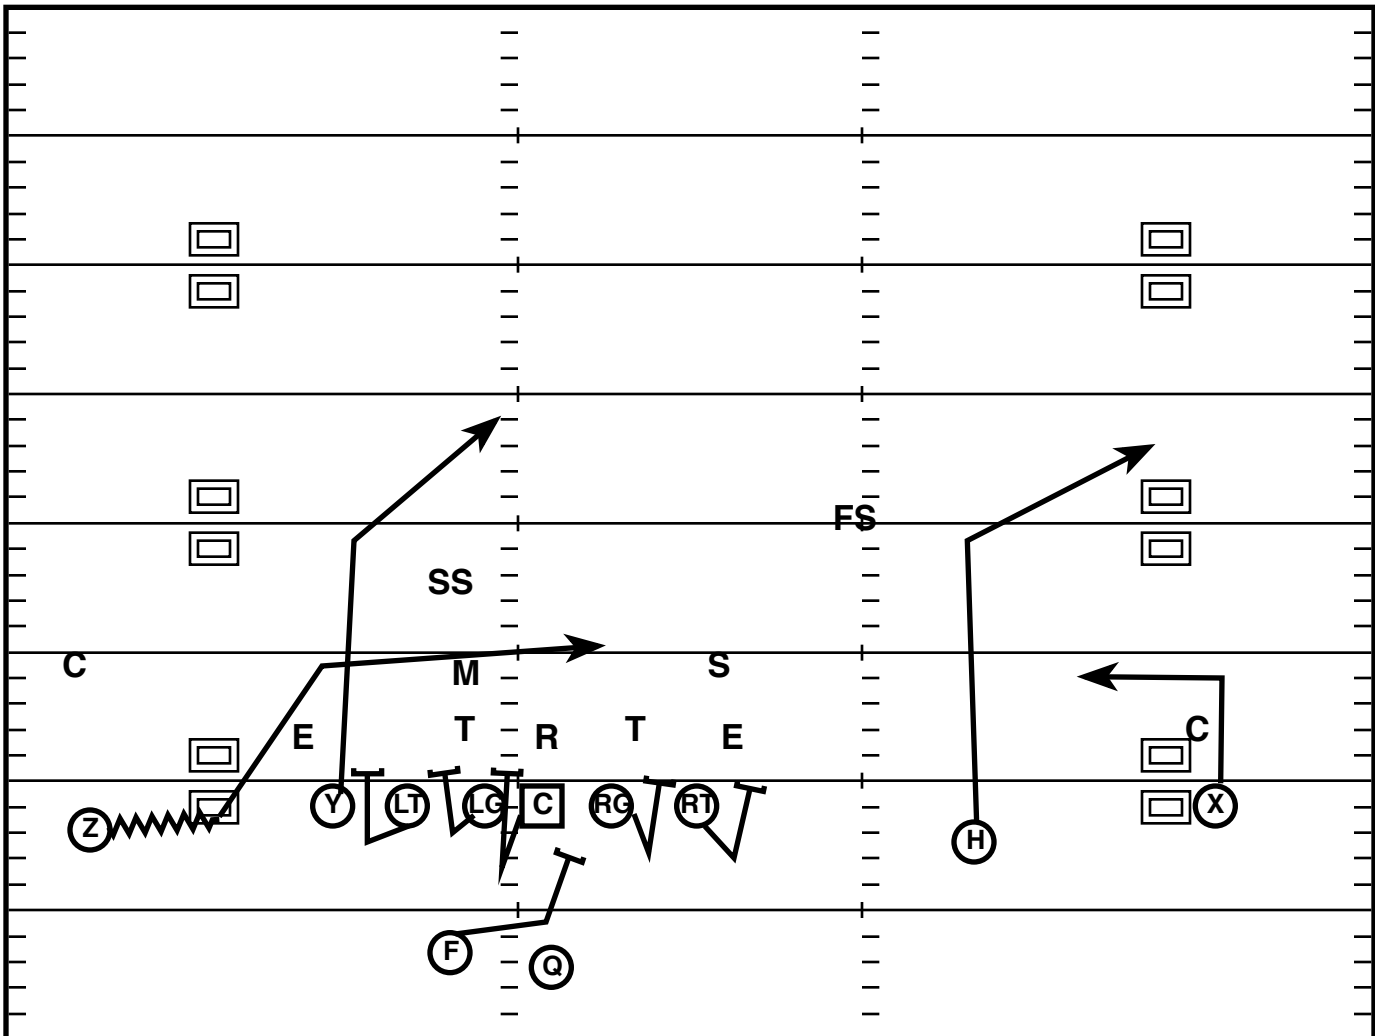

Play Notes

Doubles L (L) Z-In Drag 87 Shin

Drive	Time	D & D	Result	Score
Bama 4	9:58 Q2	2nd & 10	Pass INC	14-7

Play Notes

Penalty = Intentional Grounding

Trey R Split (L) 76 Double Shin

Drive	Time	D & D	Result	Score
Bama 4	9:53 Q2	3rd & 20	Scramble +10	14-7