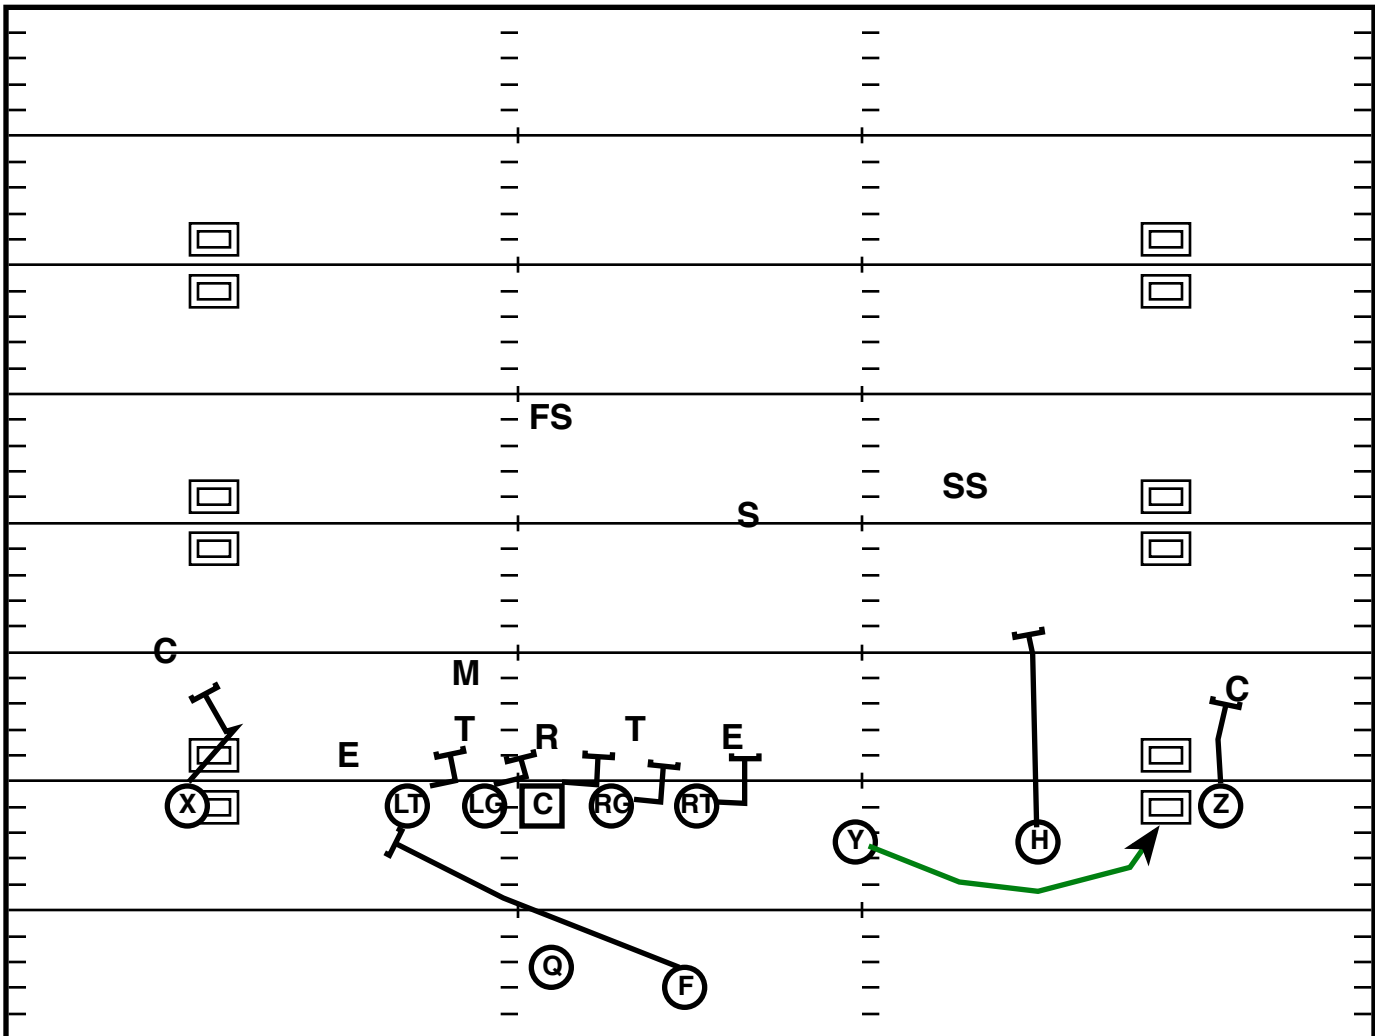

Play Notes

Doubles L (L) Power L 222 RPO

Drive	Time	D & D	Result	Score
Bama 11	15:00 Q4	2nd & 7	Rush +7	38-21

Play Notes

Trey R Split (L) Bubble R

Drive	Time	D & D	Result	Score
Bama 11	14:47 Q4	1st +10	Pass +10	38-21