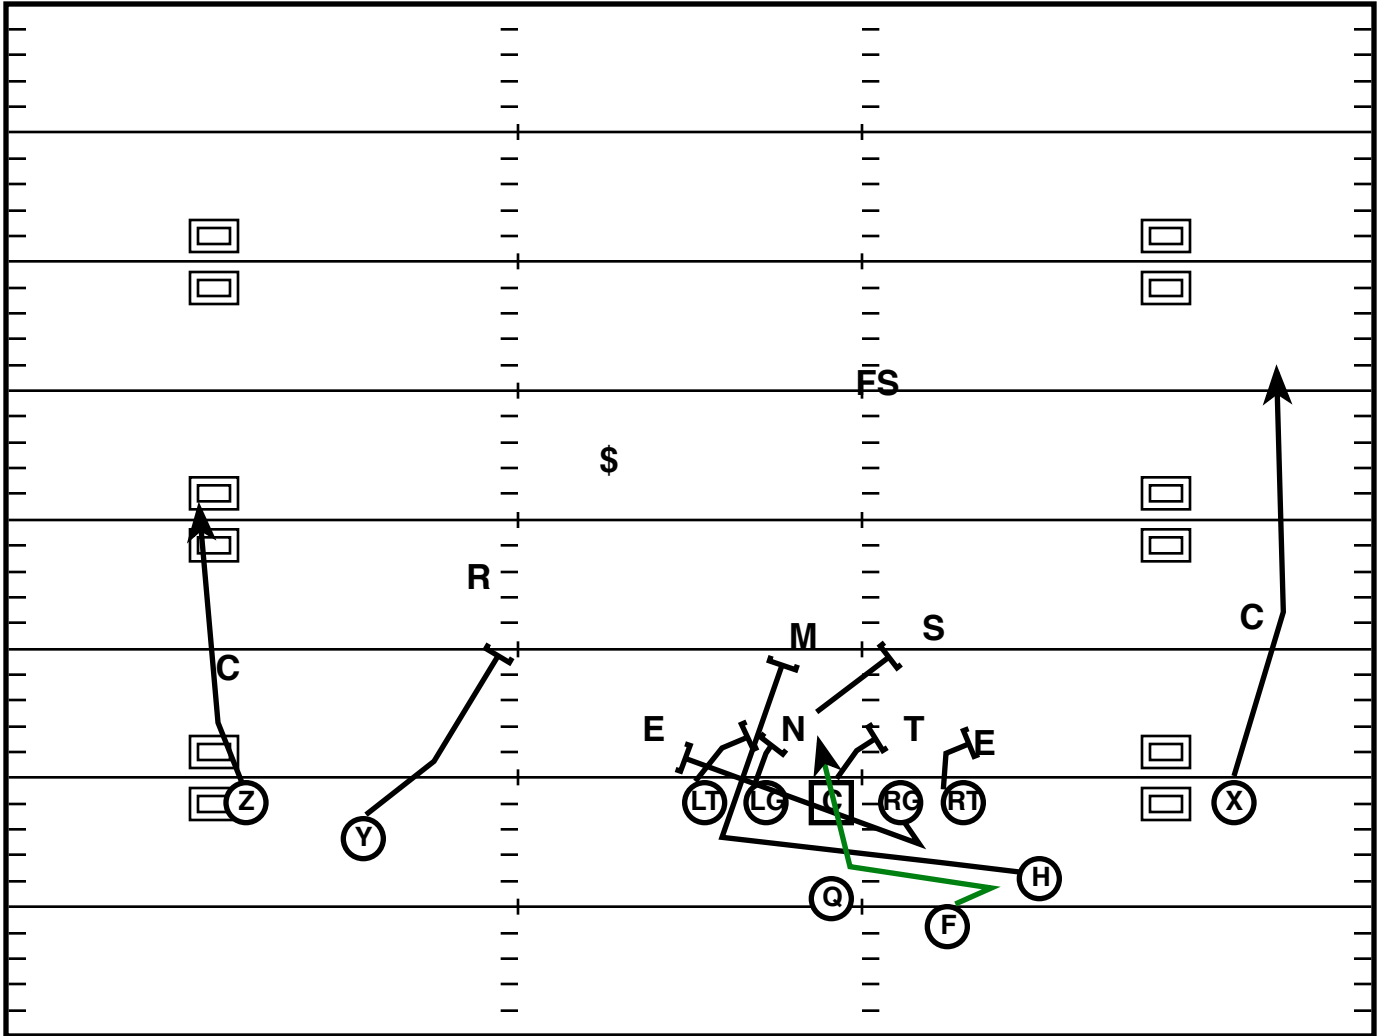

Doubles R Off (R) Counter R

Drive	Time	D & D	Result	Score
Bama 4	11:29 Q2	1st & 10	Rush +4	14-7

Play Notes