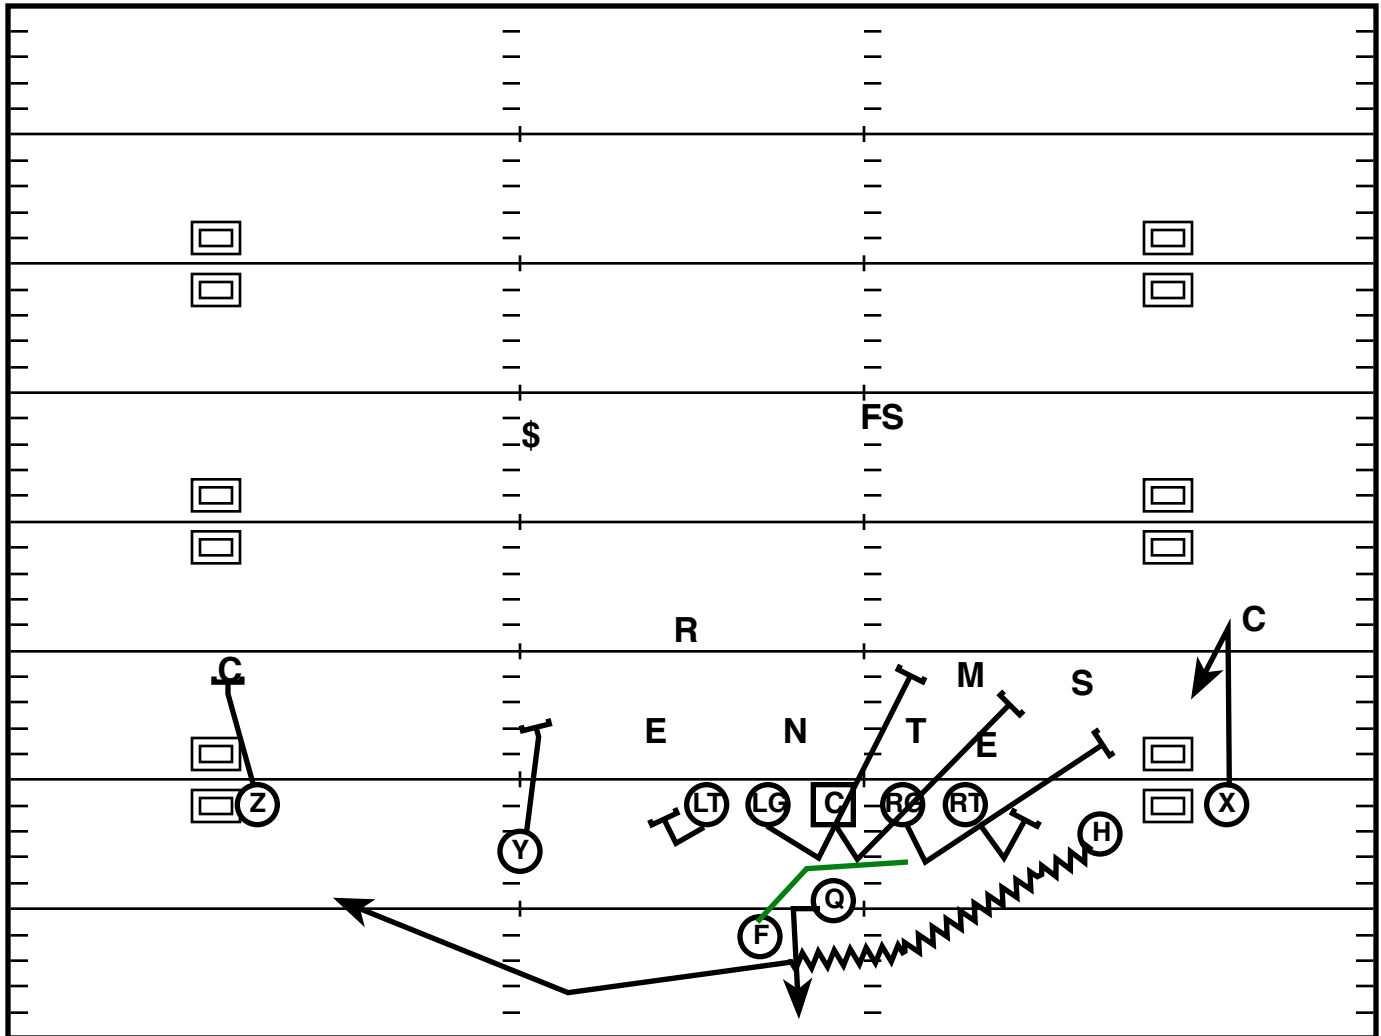

Play Notes

Fake Zone, Look Bubble, F-Screen

Doubles L Split (R) 2219 Q

Drive	Time	D & D	Result	Score
Bama 3	:17 Q1	2nd & 8	Pass +7	7-7

Play Notes

DBL Slant; Zone; Out/Fade

Penalty = Facemask (1/2 distance to goal)