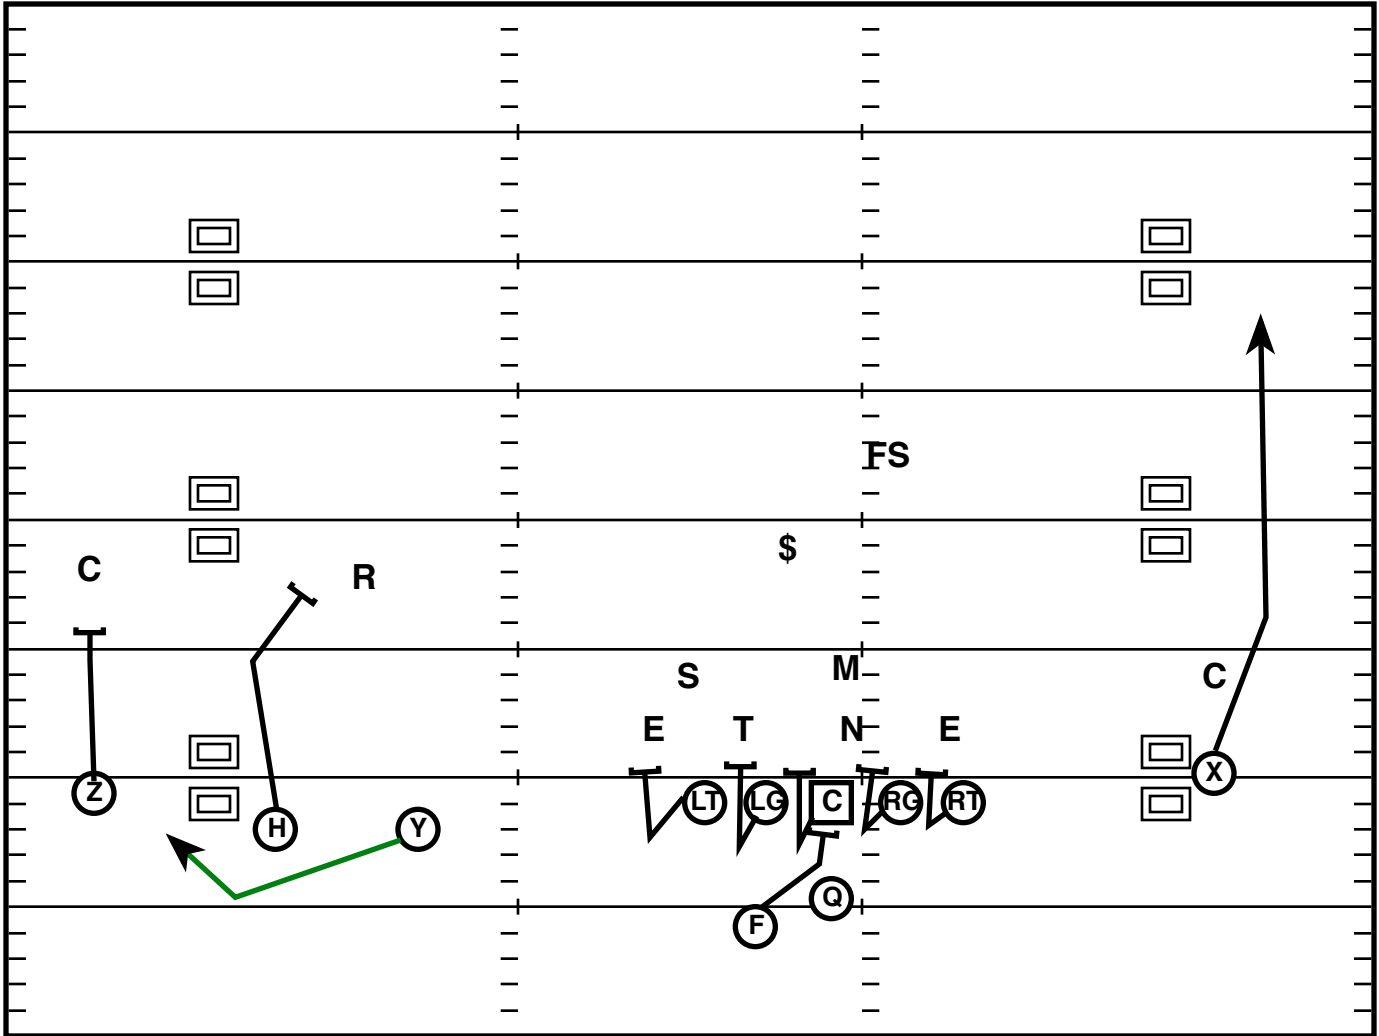

Play Notes

Doubles L (L) Z-In Drag 87 Shin

Drive	Time	D & D	Result	Score
Bama 4	9:58 Q2	2nd & 10	Pass INC	14-7

Play Notes

Penalty = Intentional Grounding

Trey R Split (L) 76 Double Shin

Drive	Time	D & D	Result	Score
Bama 4	9:53 Q2	3rd & 20	Scramble +10	14-7