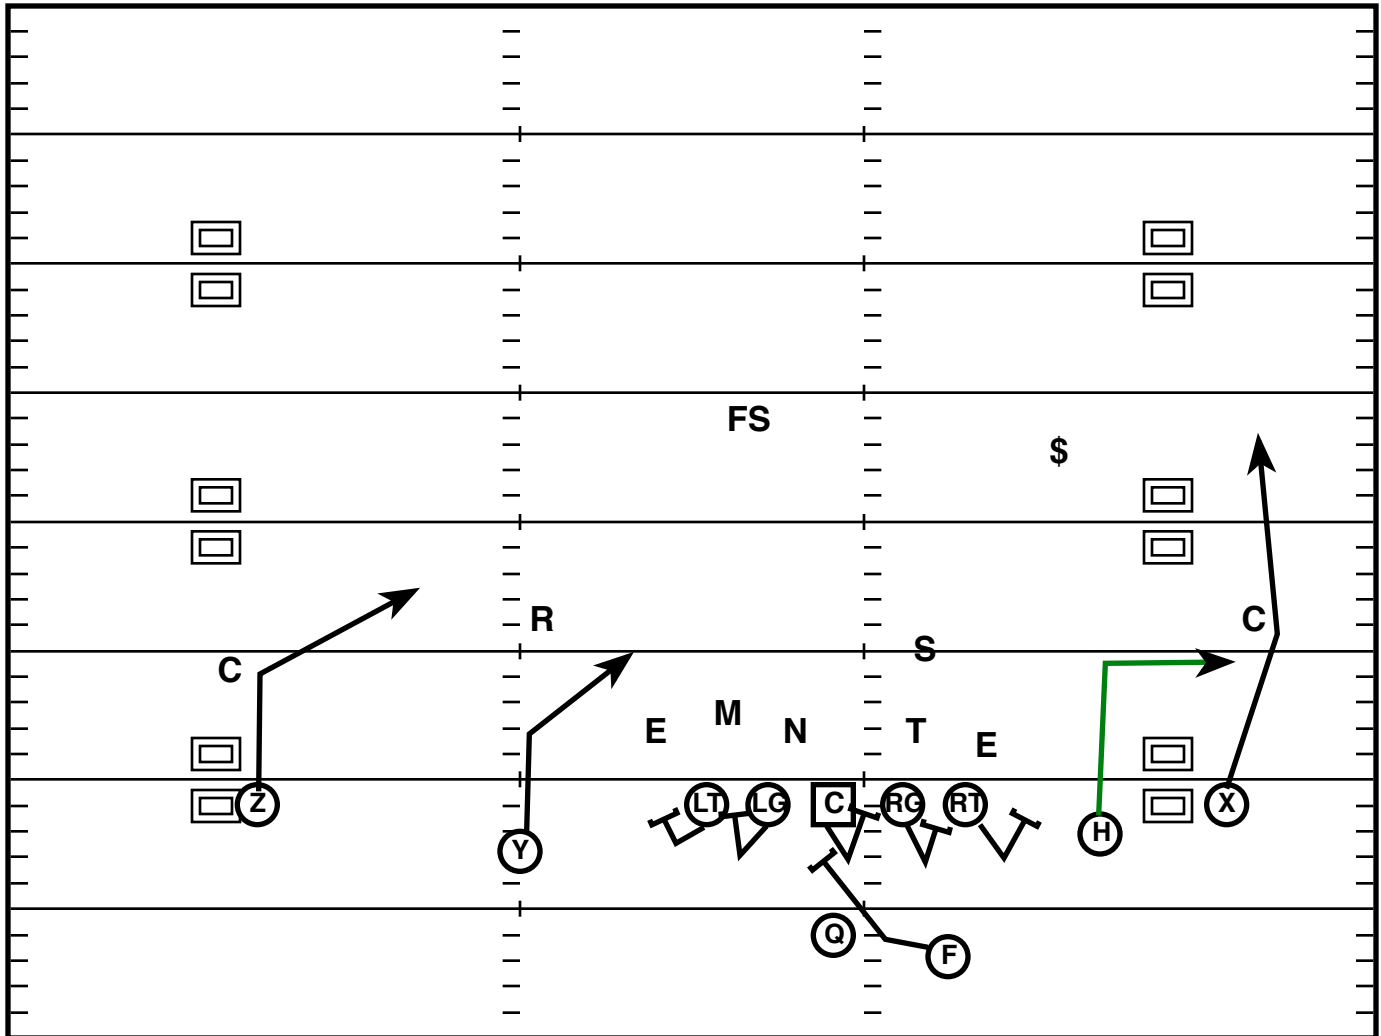

Play Notes

Fake Zone, Look Bubble, F-Screen

Doubles L Split (R) 2219 Q

Drive	Time	D & D	Result	Score
Bama 3	:17 Q1	2nd & 8	Pass +7	7-7

Play Notes

DBL Slant; Zone; Out/Fade

Penalty = Facemask (1/2 distance to goal)