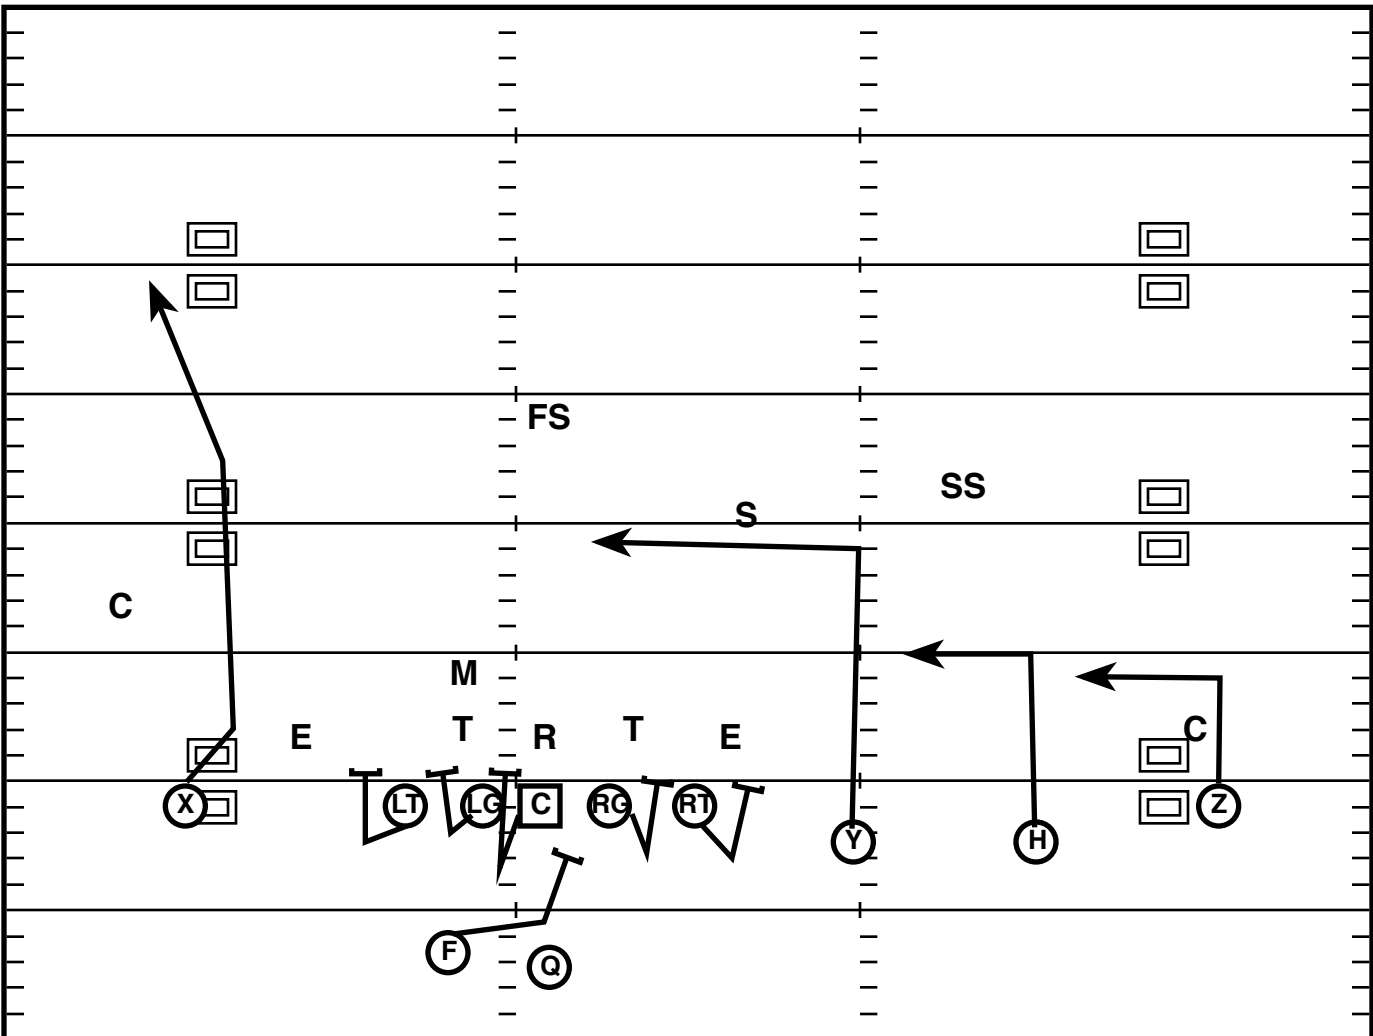

Play Notes

Doubles L (L) Z-In Drag 87 Shin

Drive	Time	D & D	Result	Score
Bama 4	9:58 Q2	2nd & 10	Pass INC	14-7

Play Notes

Penalty = Intentional Grounding

Trey R Split (L) 76 Double Shin

Drive	Time	D & D	Result	Score
Bama 4	9:53 Q2	3rd & 20	Scramble +10	14-7