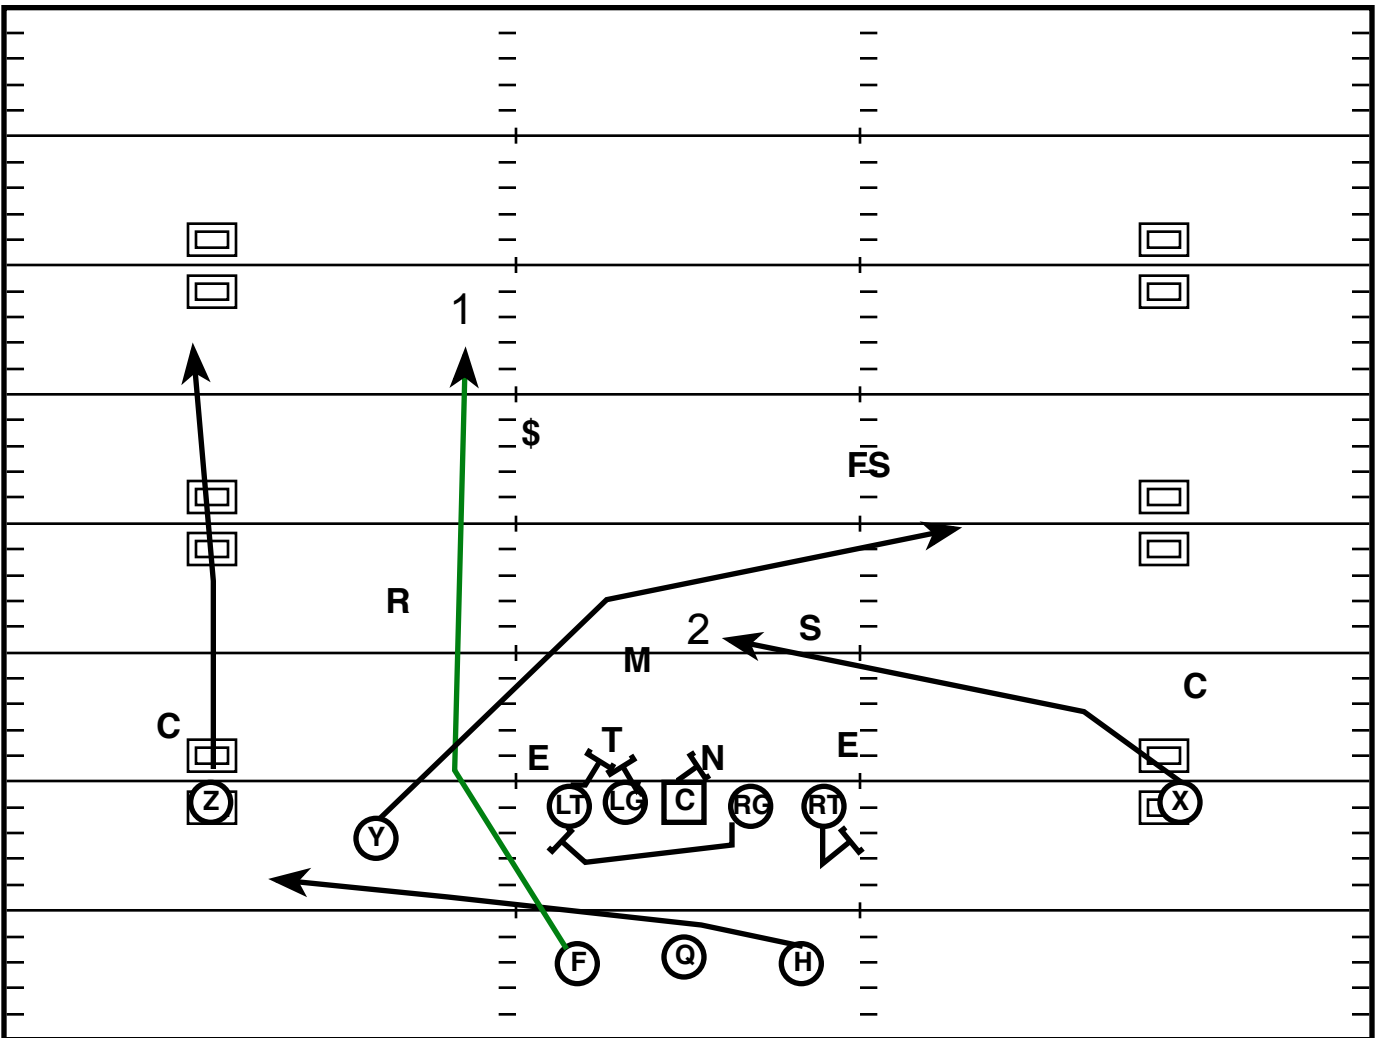

Ace L Flip (M) 9 Double Cross F Seam

Drive	Time	D & D	Result	Score
Bama 8	9:58 Q3	1st & 10	Pass + 33 (TD)	24-14

Play Notes