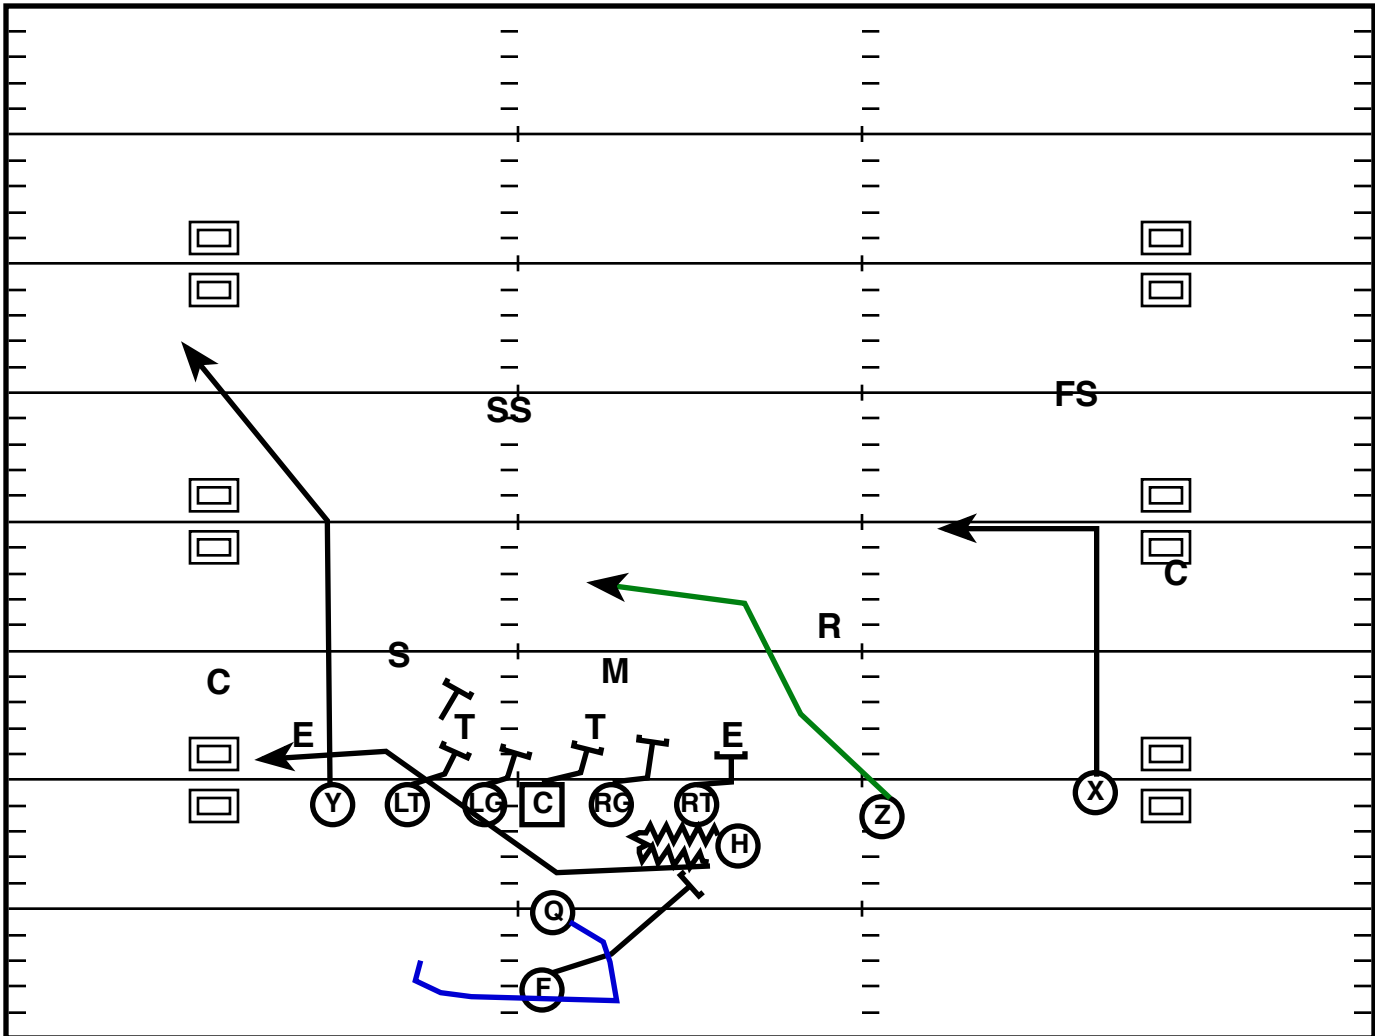

Trips R Off (L) H Zip Flat, 7 Cross 6

Drive	Time	D & D	Result	Score
Bama 1	12:19 Q1	2nd & 5	Pass INC	0-0

Play Notes

Blue= Naked