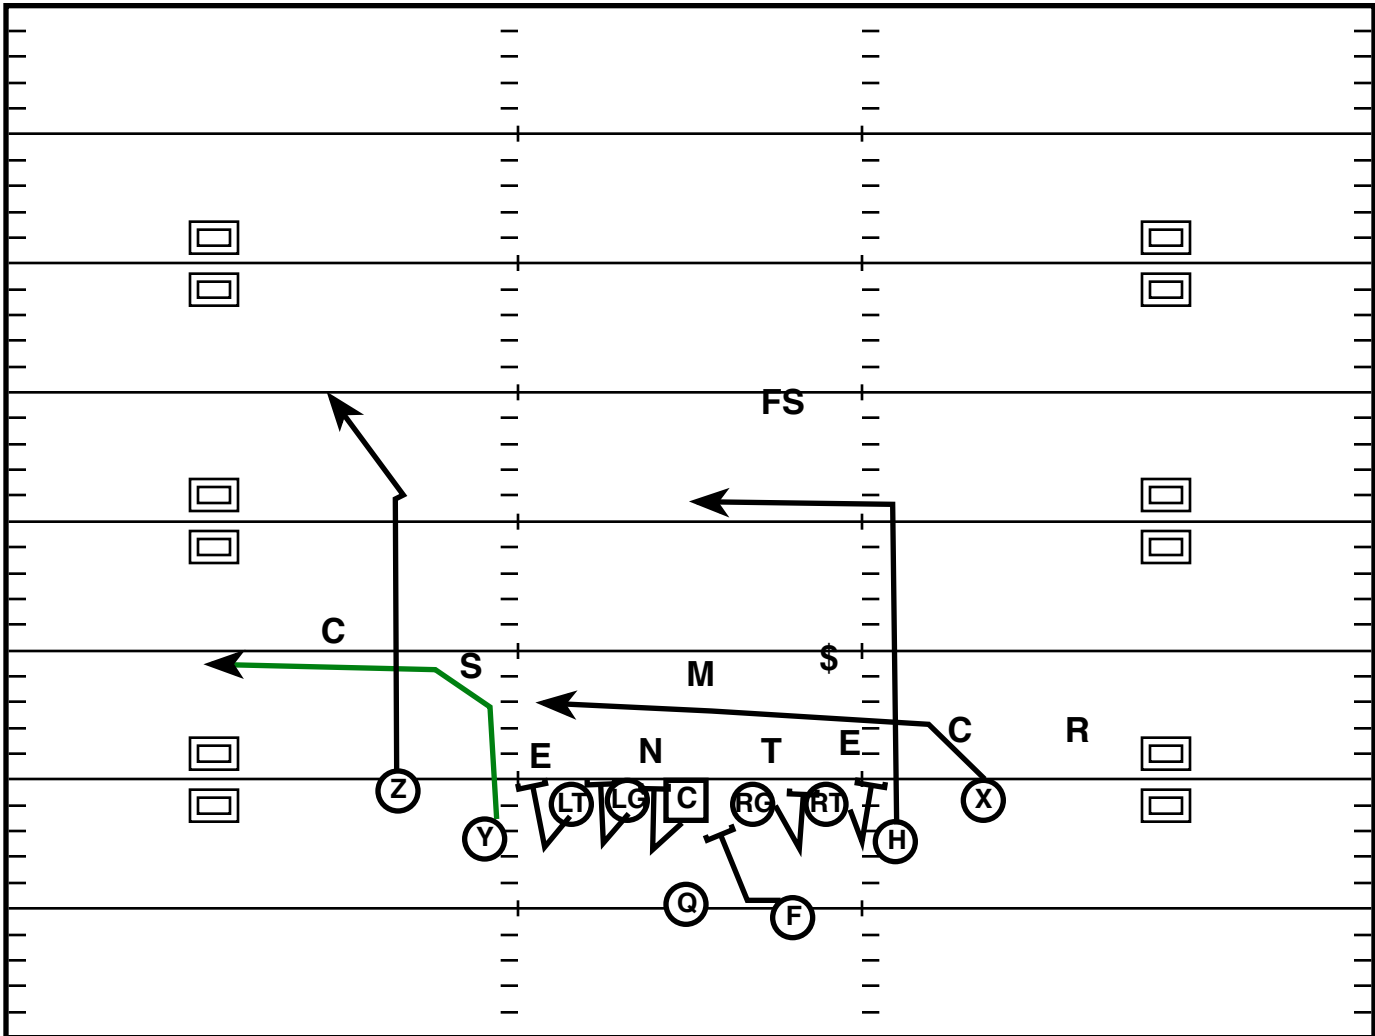

Trey L Off (R) Split Zone

Drive	Time	D & D	Result	Score
Bama 3	15:00 Q2	1st & 10	Run +1	7-7

Play Notes

Doubles L Tight (M) 716 Shallow

Drive	Time	D & D	Result	Score
Bama 3	14:33 Q2	2nd & 9	Pass + 10	7-7

Play Notes