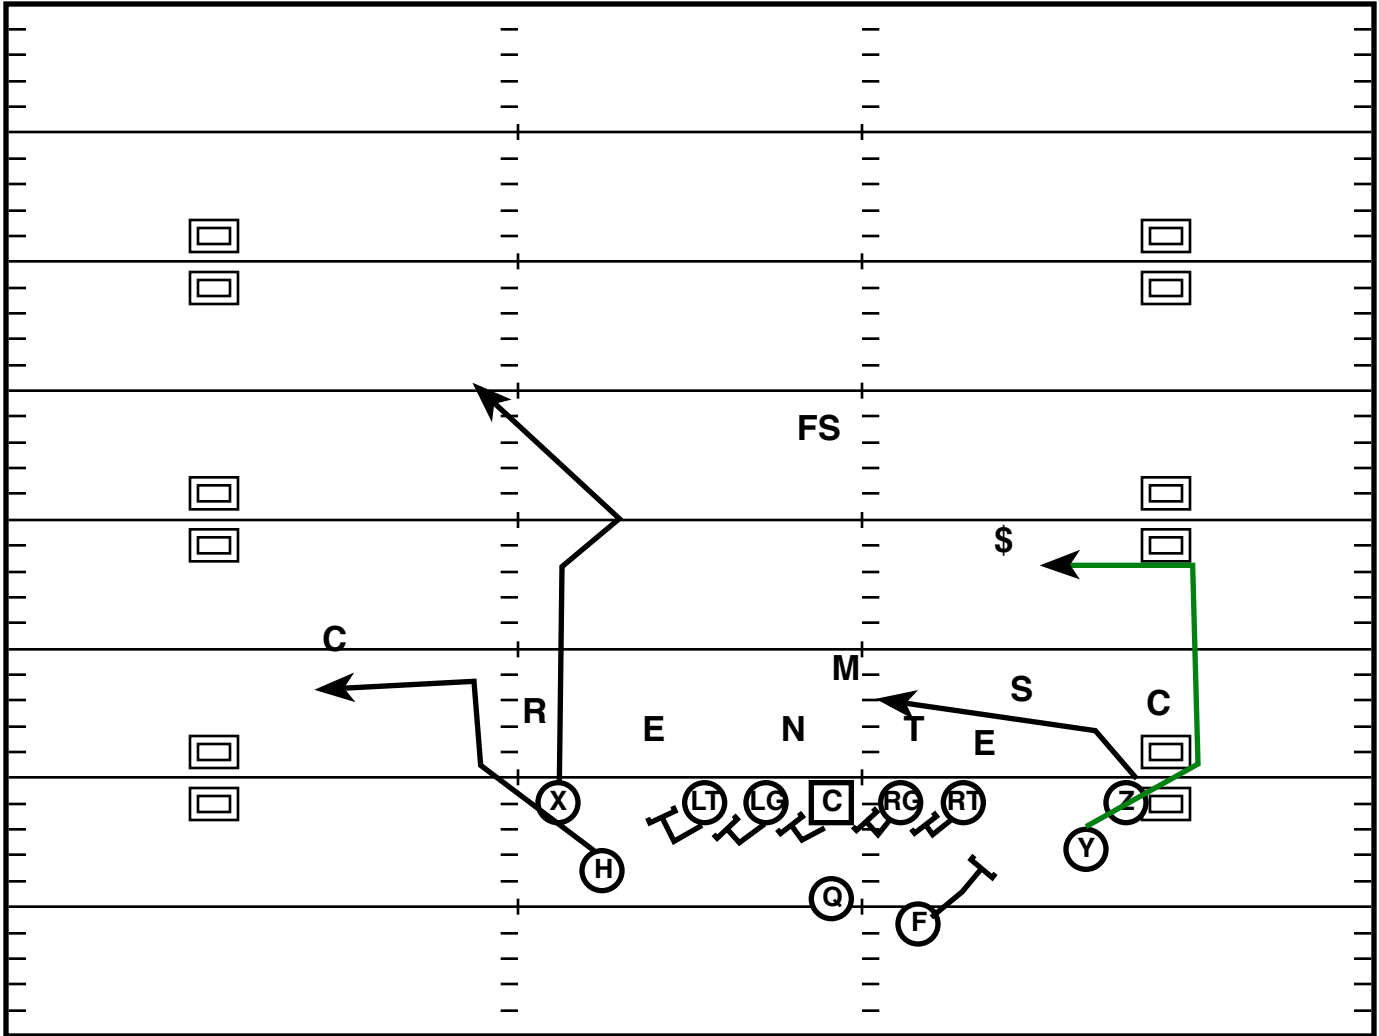

Trey L Split (R) Zone R

Drive	Time	D & D	Result	Score
Bama 1	13:47 Q1	1st & 10	Run +3	0-0

Play Notes

Doubles Tight (R) 1 Post Corner, Shallow 6

Drive	Time	D & D	Result	Score
Bama 1	13:20 Q1	2nd & 7	Pass +11	0-0