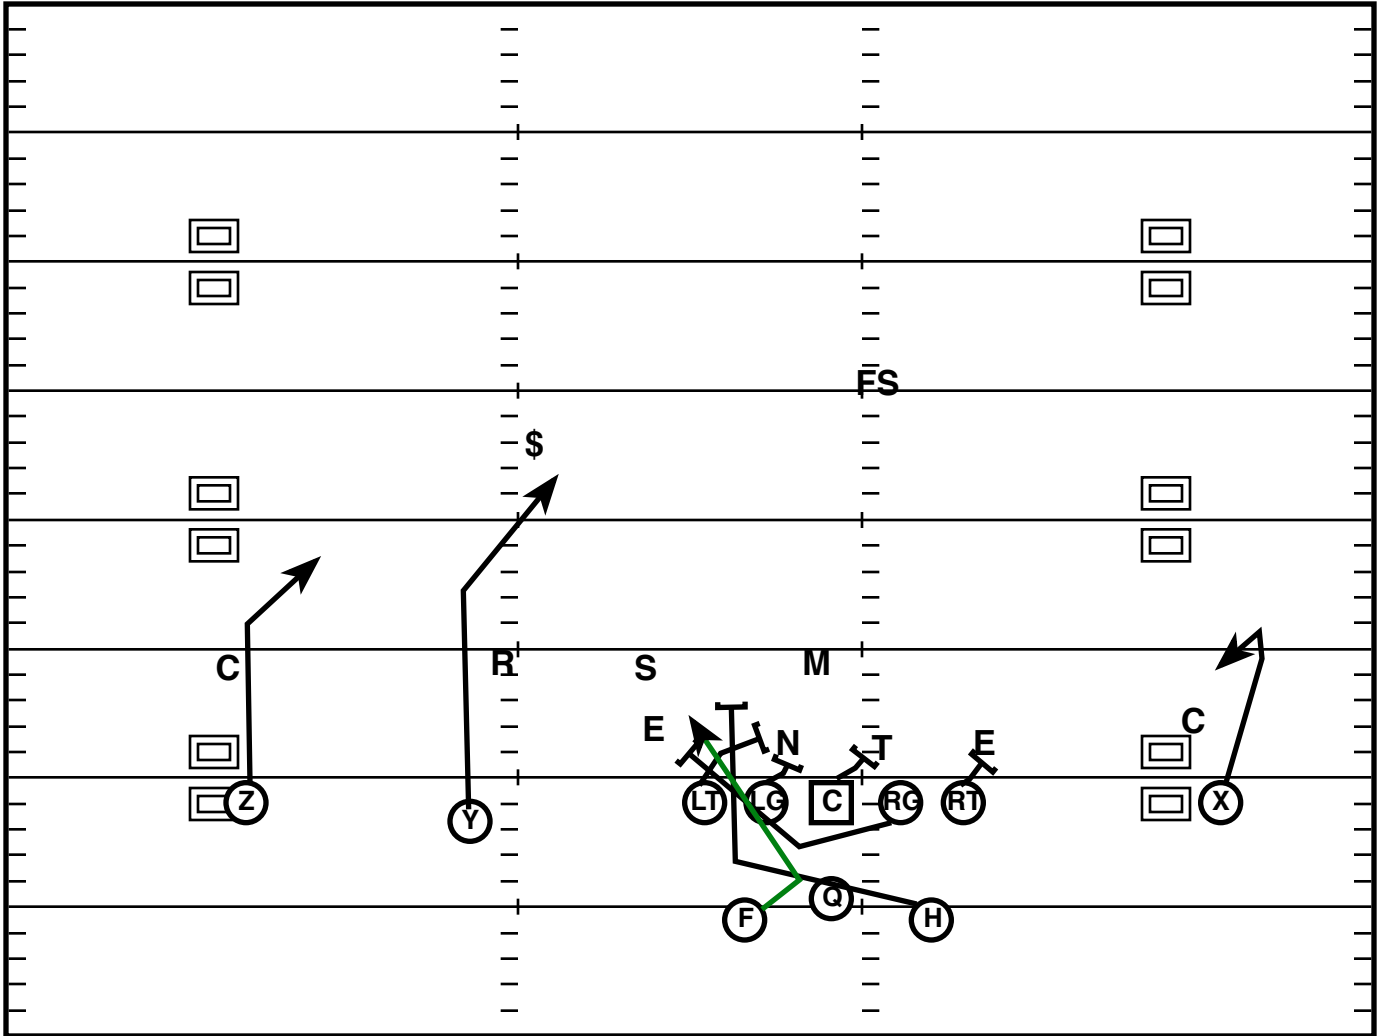

Play Notes

Doubles L Split (R) Jet L H Screen

Drive	Time	D & D	Result	Score
Bama 8	10:54 Q3	2nd & 2	Pass +11	24-14

Play Notes

Tunnel Screen

Ace L Flip (R) Counter L 220 RPO

Drive	Time	D & D	Result	Score
Bama 8	10:22 Q3	1st & 10	Run +2	24-14