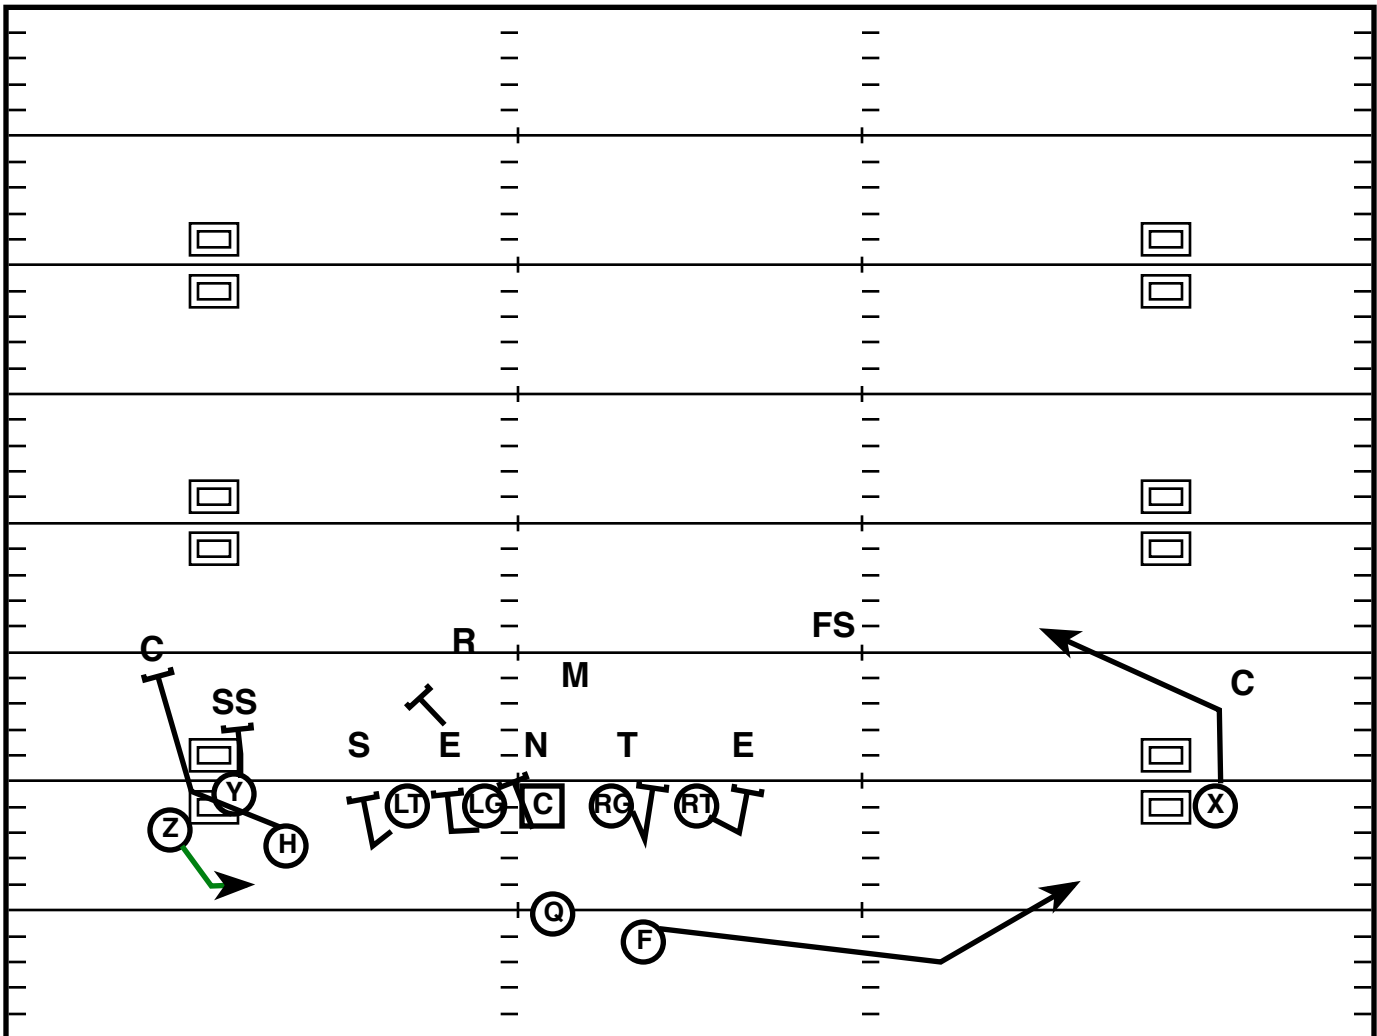

Trey L Bunch (L) Bubble L

Drive	Time	D & D	Result	Score
Bama 3	14:21 Q2	1st & 6	Pass +4 (TD)	7-7

Play Notes