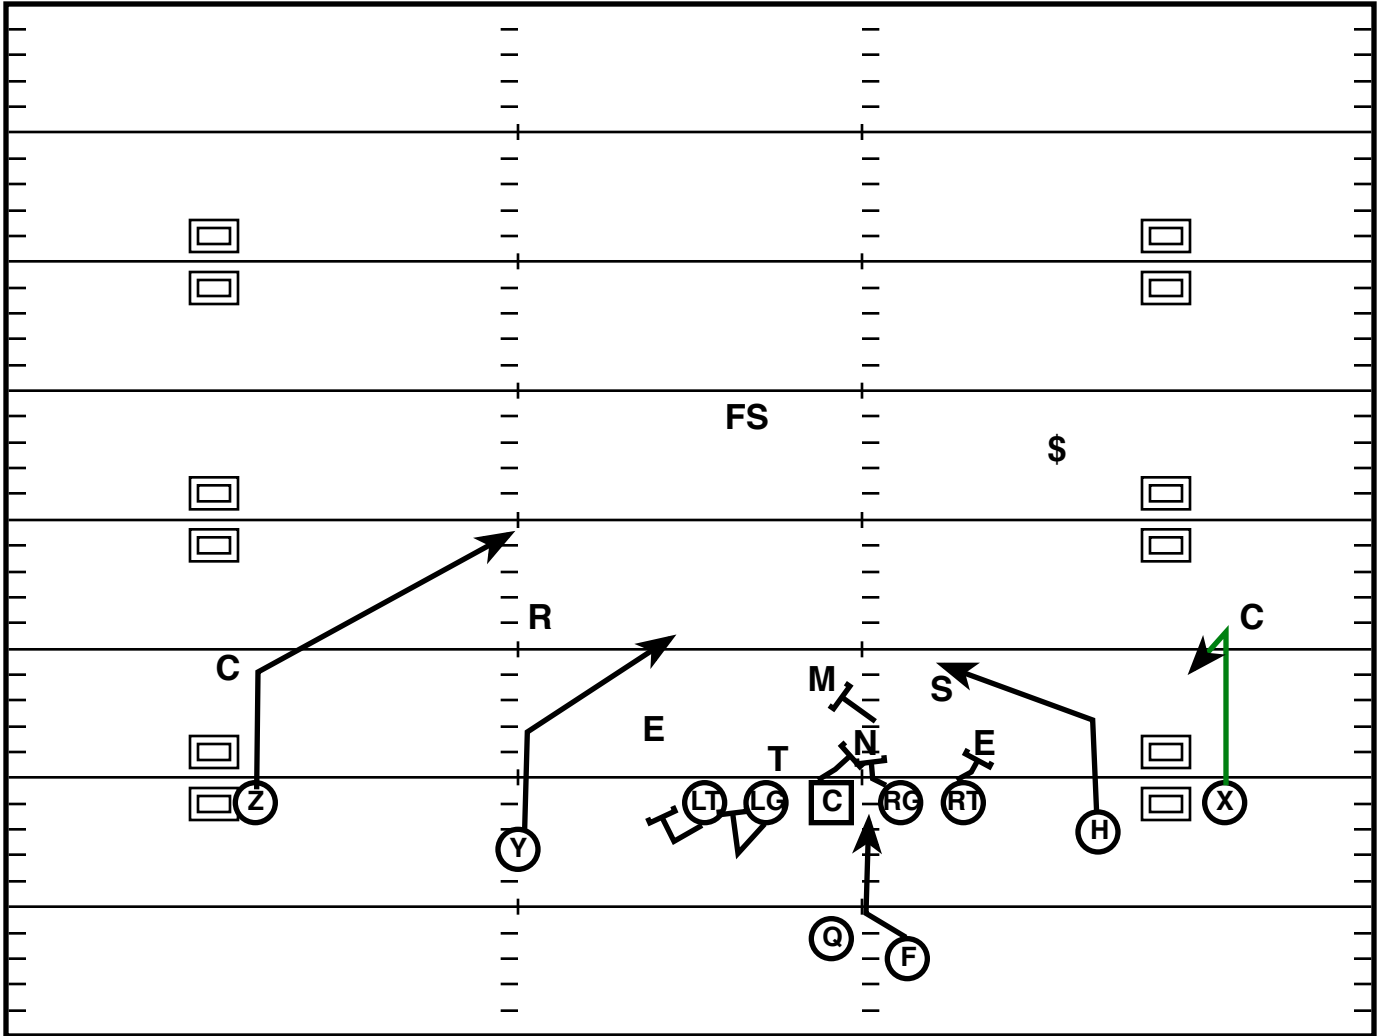

Play Notes

Doubles L Split (R) Jet L H Screen

Drive	Time	D & D	Result	Score
Bama 8	10:54 Q3	2nd & 2	Pass +11	24-14

Play Notes

Tunnel Screen

Ace L Flip (R) Counter L 220 RPO

Drive	Time	D & D	Result	Score
Bama 8	10:22 Q3	1st & 10	Run +2	24-14