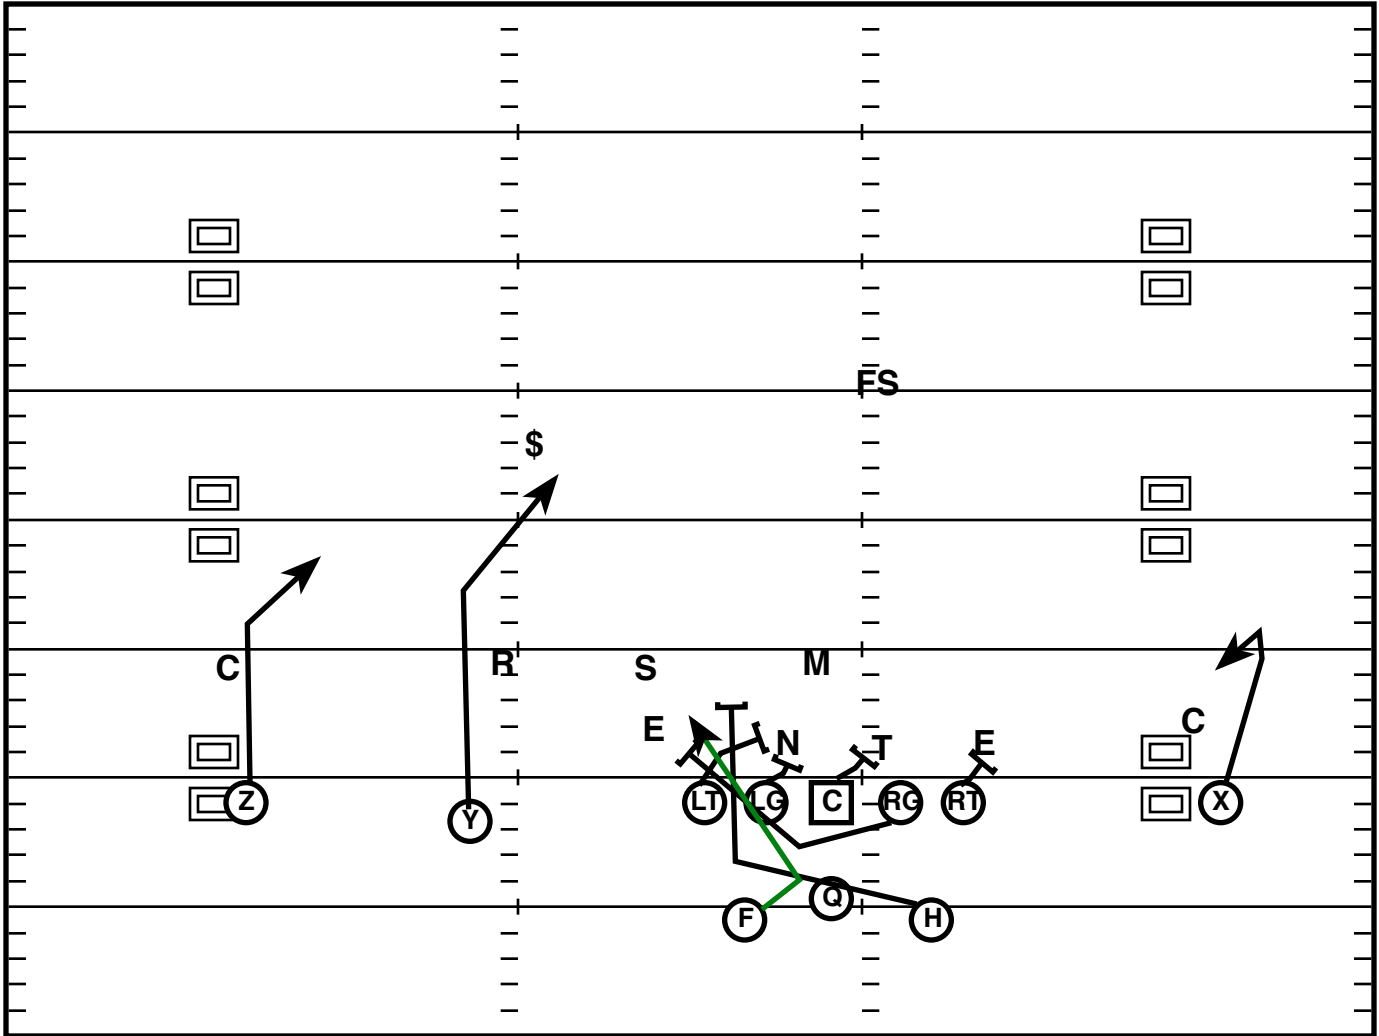

Play Notes

Doubles L Split (M) H Orbit Flat 078

Drive	Time	D & D	Result	Score
Bama 10	3:30 Q3	1st & 10	Pass + 20	31-21

Play Notes

Ace L Flip (R) Power L 22 RPO

Drive	Time	D & D	Result	Score
Bama 10	3:04 Q3	1st & 10	Run +15	31-21