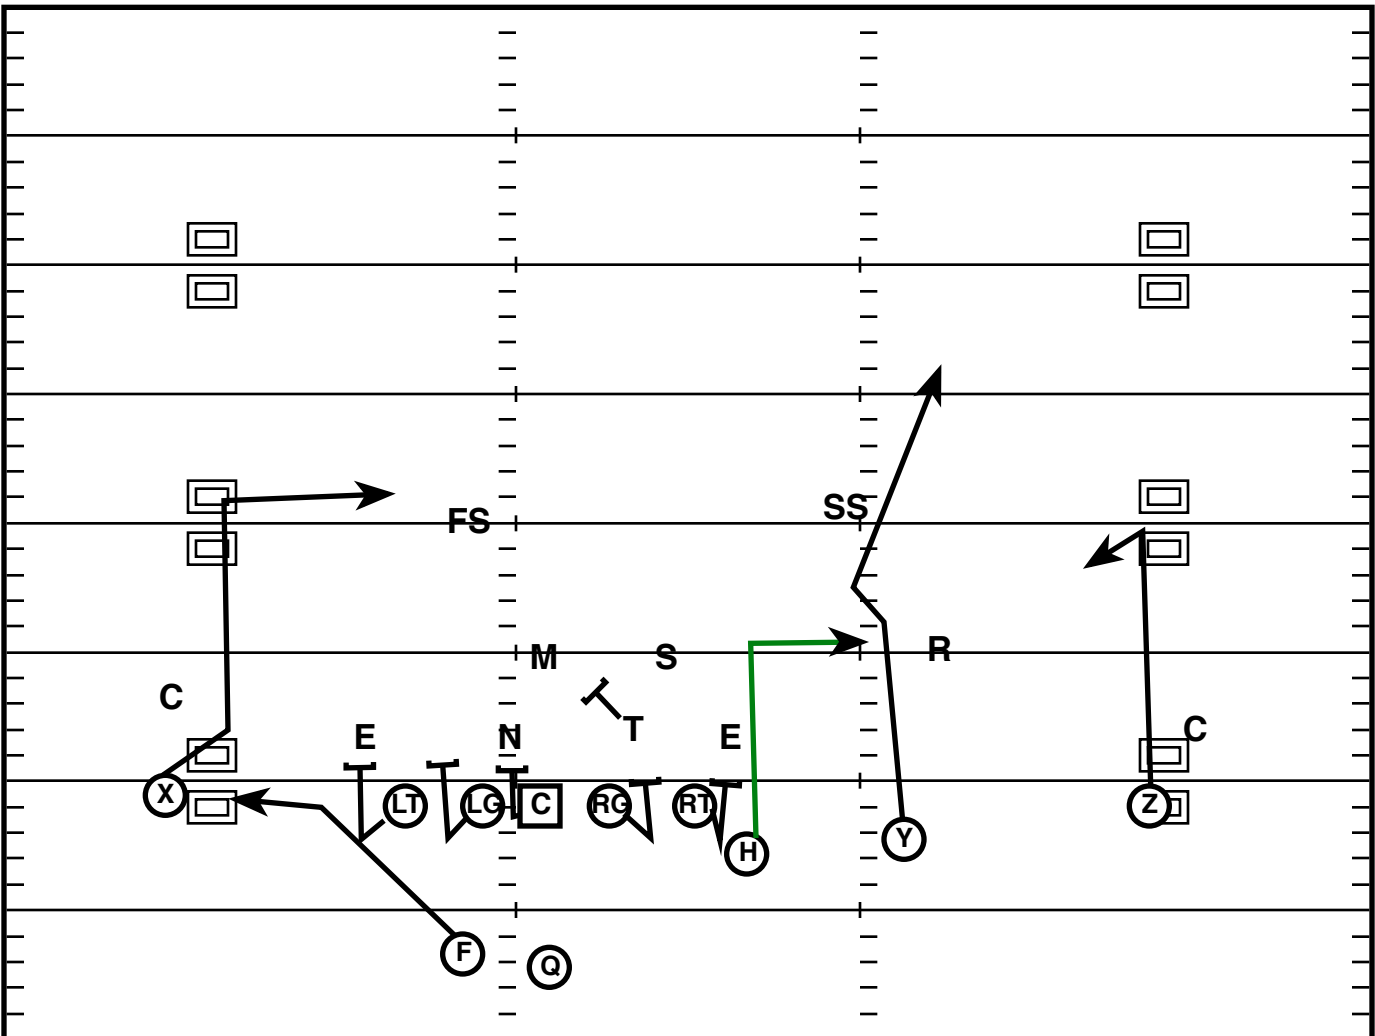

Play Notes

Twin R (R) Jet R Counter L

Drive	Time	D & D	Result	Score
Bama 7	13: Q3	3rd & 1	Rush +12	17-14

Play Notes

Trey R Off (L) 4716 F Check Flat

Drive	Time	D & D	Result	Score
Bama 7	13:31 Q3	1st & 10	Pass +8	17-14