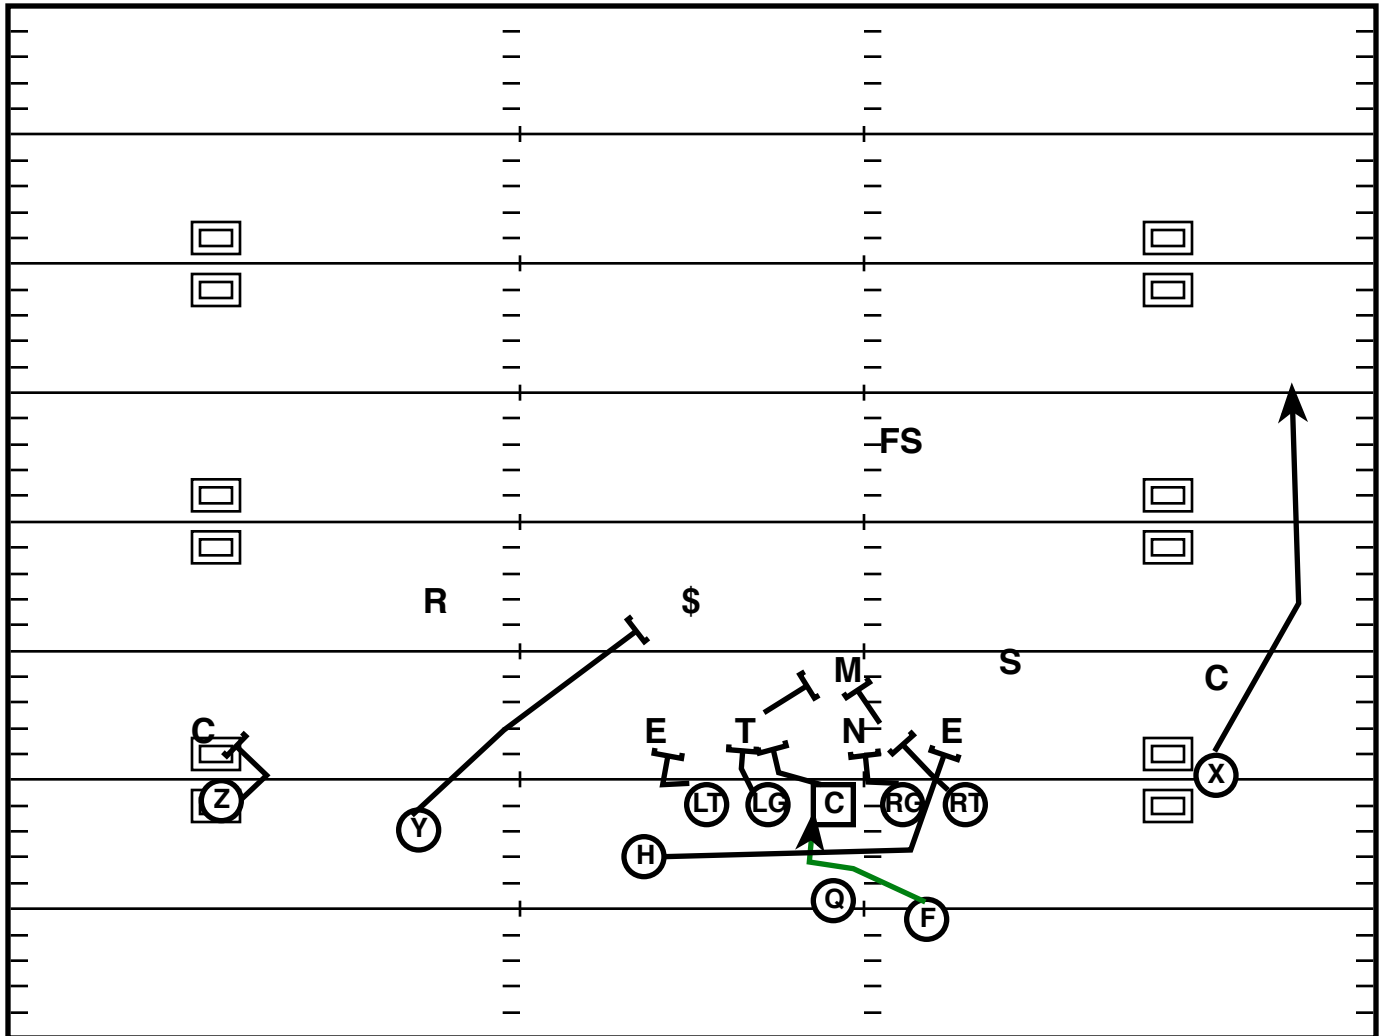

Play Notes

Fake Zone, Look Bubble, F-Screen

Doubles L Split (R) 2219 Q

Drive	Time	D & D	Result	Score
Bama 3	:17 Q1	2nd & 8	Pass +7	7-7

Play Notes

DBL Slant; Zone; Out/Fade

Penalty = Facemask (1/2 distance to goal)

Trey L Off (R) Split Zone

Drive	Time	D & D	Result	Score
Bama 3	15:00 Q2	1st & 10	Run +1	7-7

Play Notes

Doubles L Tight (M) 716 Shallow

Drive	Time	D & D	Result	Score
Bama 3	14:33 Q2	2nd & 9	Pass + 10	7-7

Play Notes