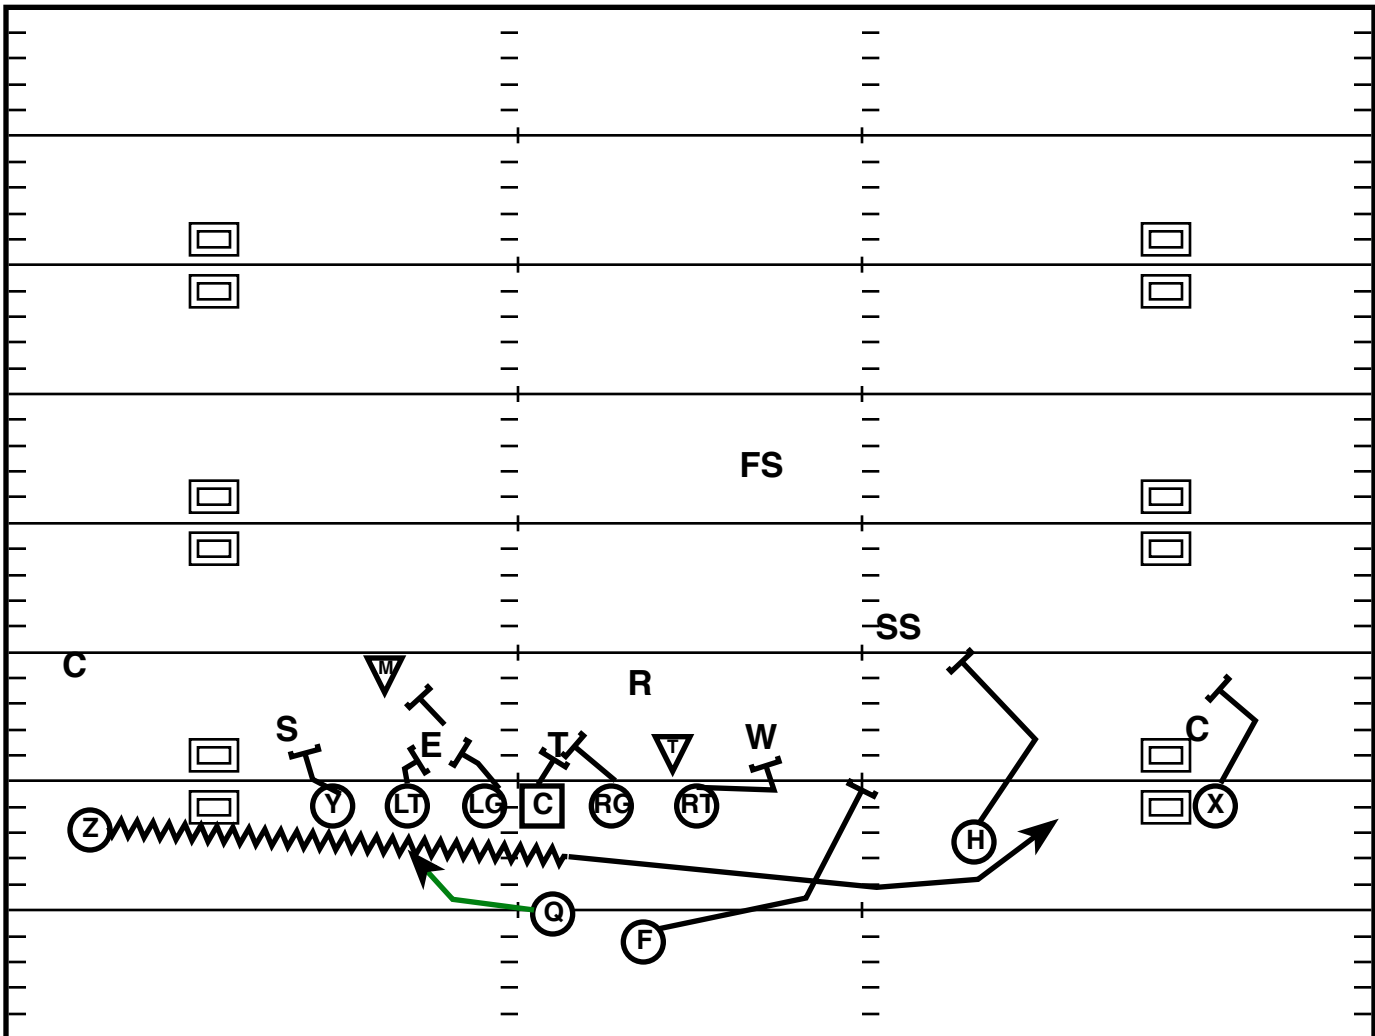

Play Notes

Blank area for play notes.

Ace L Tight (R) Split Zone

Drive	Time	D & D	Result	Score
Bama 2	7:19 Q1	2nd & 5	Rush +2	0-0

Play Notes

Ace R Tight (M) QB Stretch L

Drive	Time	D & D	Result	Score
Bama 2	6:44 Q1	3rd & 3	Run +7 (TD)	0-0