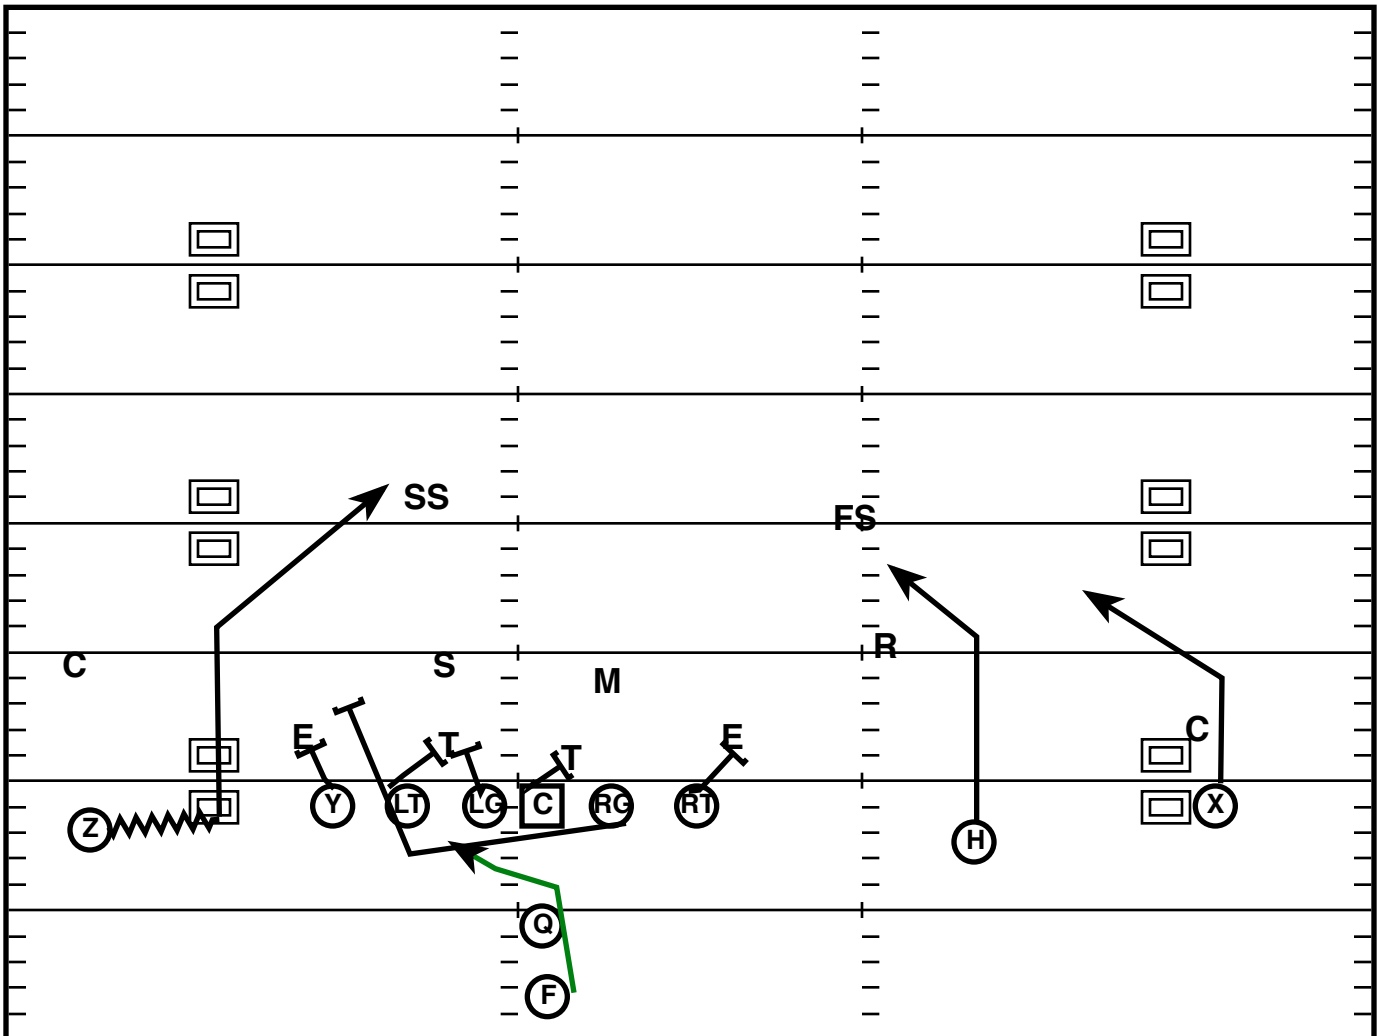

Doubles L (L) Power L 222 RPO

Drive	Time	D & D	Result	Score
Bama 11	15:00 Q4	2nd & 7	Rush +7	38-21

Play Notes