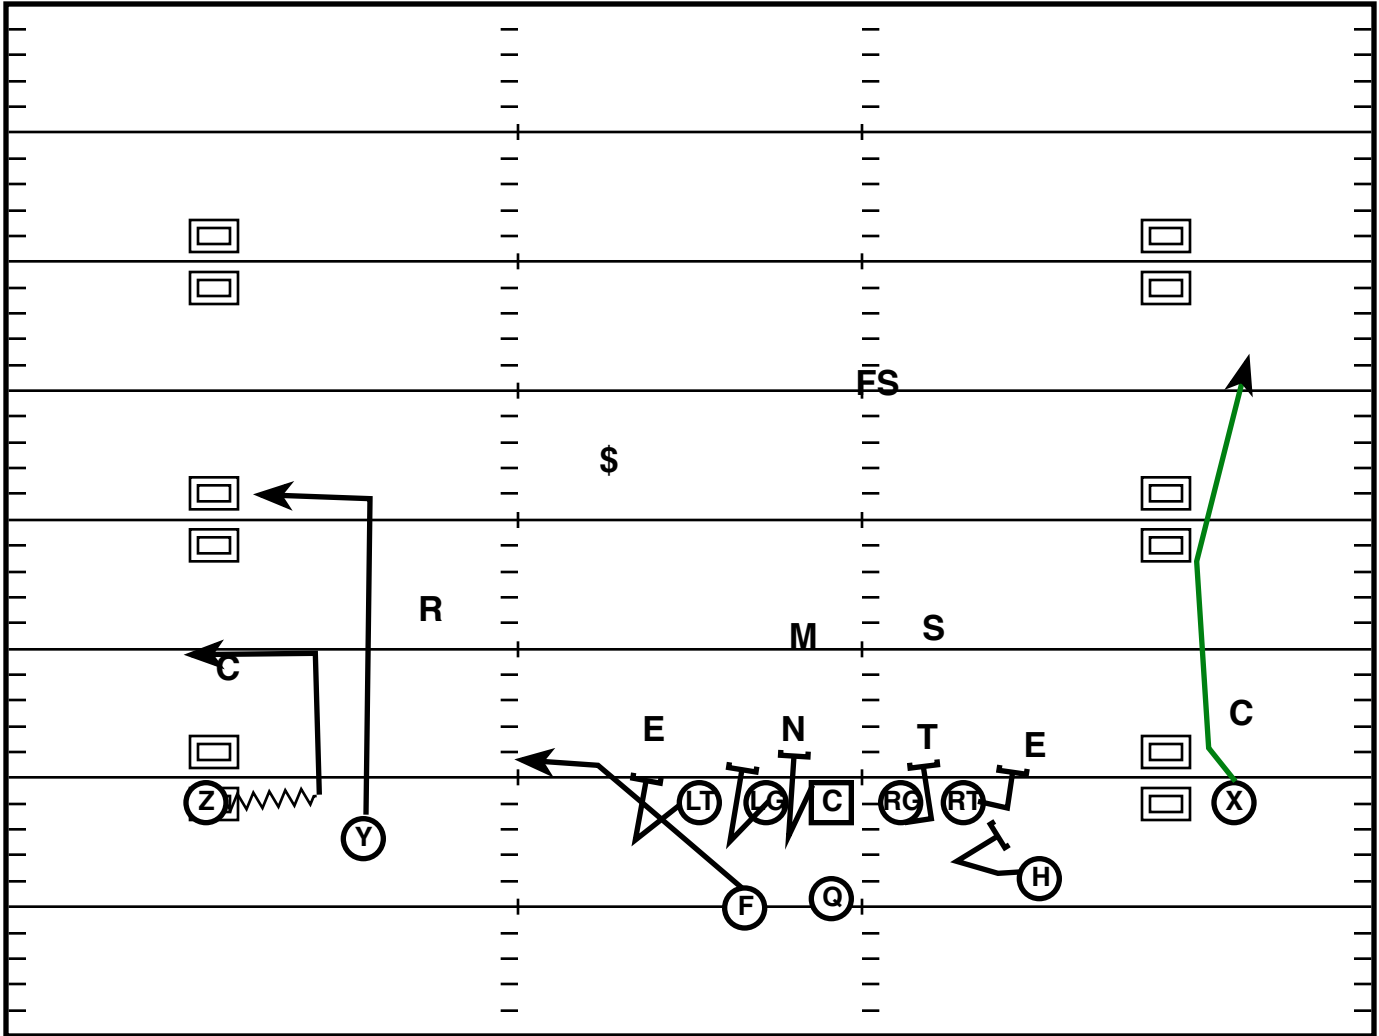

Doubles R Off (R) 137 F Flat

Drive	Time	D & D	Result	Score
Bama 6	4:04 Q2	1st & 10	Pass INC	17-14

Play Notes