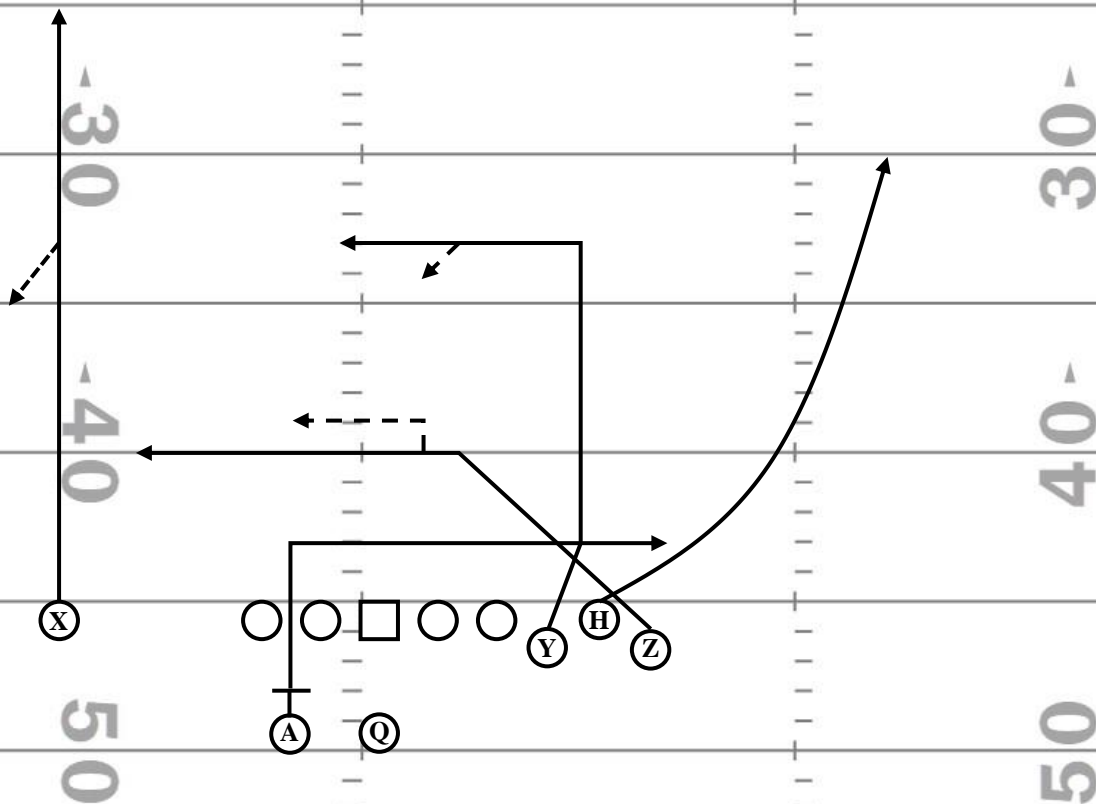

50

X Split: OT+4 - Route: Under - Adjust: Stair Step vs Man

H Split: HASH - Route: Basic - Adjust: Run vs Man, Settle in Zones (Hunt for Grass)

Y Split: OT+3 - Route: Post - Adjust: Cross Face of Hash Safety

Z Split: ISE - Route: Torque - Adjust:

A Route: Check Sit

QB Drop:
Progression:
 Off Zone: Torque
 Tight Zone: 1) Under 2) Basic 3) Back

Notes:

CONCEPT: Inside Triangle Read (Field #3: Basic, Field#1: Under)

(11) Tribe RT

BEATLES DROVE SNEAK

X Split: OSE - Route: Torque - Adjust:

H Split: +1 TE - Route: Inside Fade - Adjust:

Y Route: Basic - Adjust: Run vs Man, Settle in Zones (Hunt for Grass)

Z Split: +1 MWR - Route: Under - Adjust: Stair Step vs Man

A Route: Check Sneak

QB Drop:

Progression:

Off Zone: Torque

Tight Zone: 1) Under 2) Basic 3) Back

Notes: