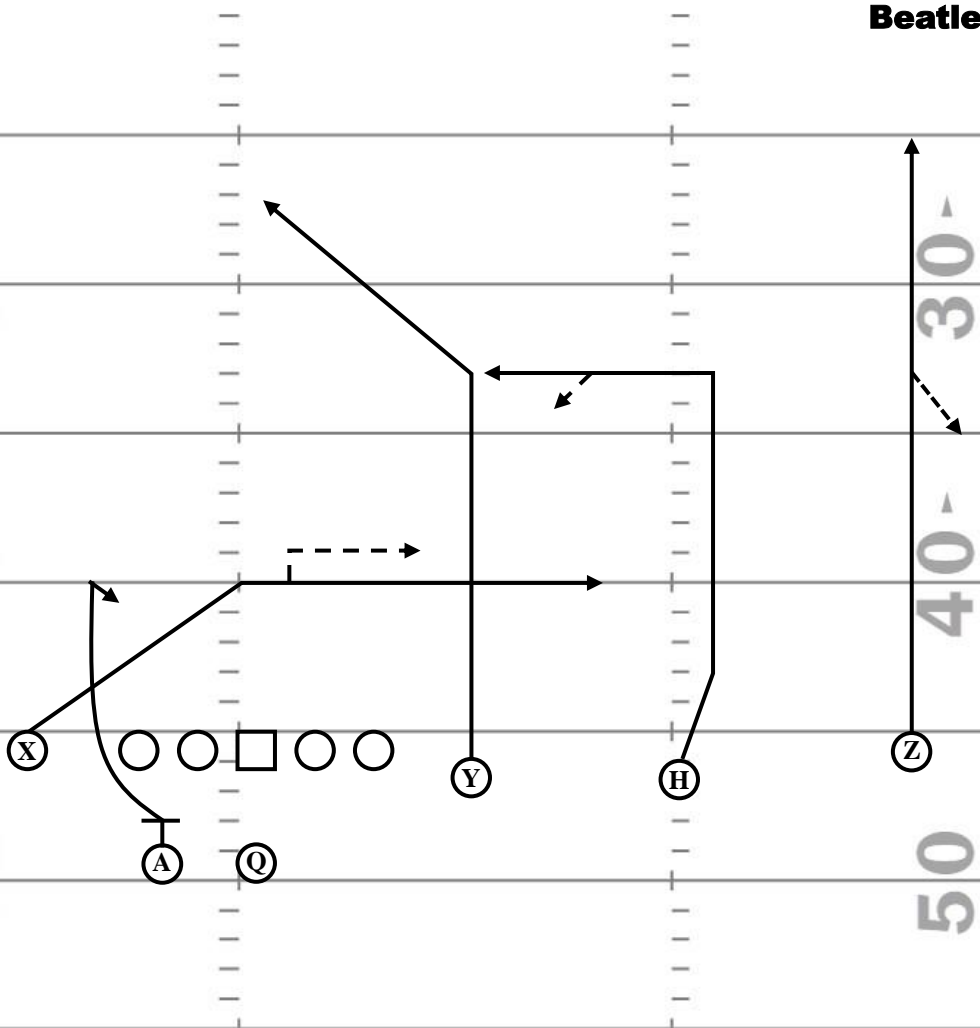

SHALLOW CROSS ROUTES

Uncle is a 2X2 Shallow Cross with an interior Triangle Read working off of the LB's

Funnel is a 3X1 Shallow Cross with an Interior Triangle Read working off of the LB's

Drove Sneak is a 3X1 variant from a Tight Bunch set, the reads are the same as the previous sets

CONCEPT: Inside Triangle Read (Boundary #1: Under, Field #2: Over)

(11) Trio RT

Beatles Funnel

30

40

50

30

40

50

X Split: OT+4 - Route: Under - Adjust: Stair Step vs Man

H Split: HASH - Route: Basic - Adjust: Run vs Man, Settle in Zones (Hunt for Grass)

Y Split: OT+3 - Route: Post - Adjust: Cross Face of Hash Safety

Z Split: ISE - Route: Torque - Adjust:

A Route: Check Sit

QB Drop:
Progression:
 Off Zone: Torque
 Tight Zone: 1) Under 2) Basic 3) Back

Notes:

CONCEPT: Inside Triangle Read (Field #3: Basic, Field#1: Under)