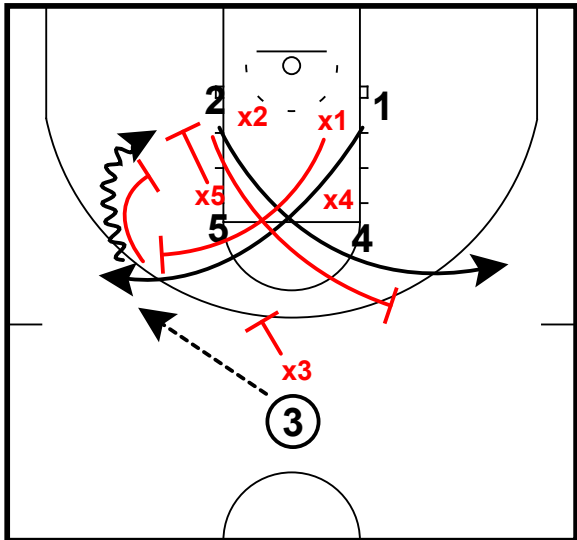

## Baylor vs Kansas State

Big Helps on Drive/Crack Down/Switch 1-5

X5 helps on initial baseline drive

Big Helps on Drive/Crack Down/Switch 1-5

Switch 1-5 on all ball screens and hand offs