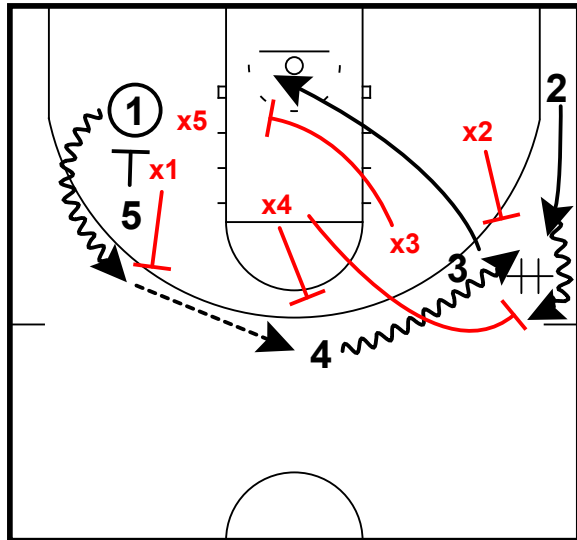

## Baylor vs Kansas State

Big Helps on Drive/Crack Down/Switch 1-5

X5 helps on initial baseline drive

Big Helps on Drive/Crack Down/Switch 1-5

Switch 1-5 on all ball screens and hand offs