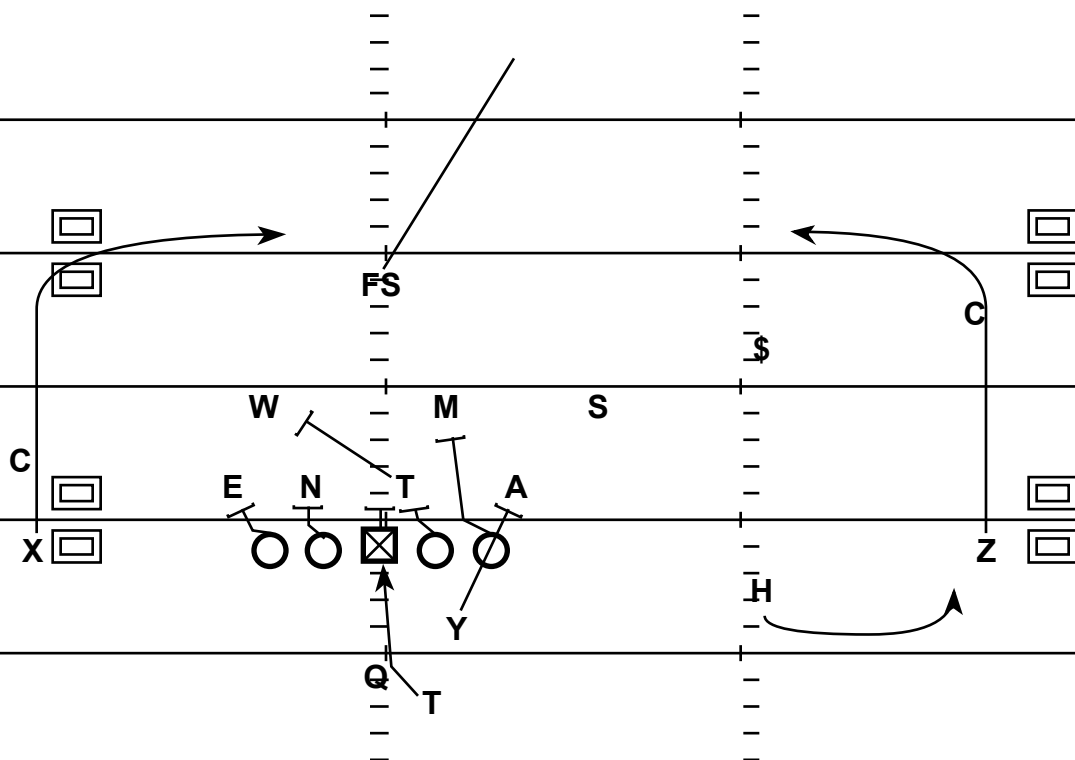

3x1 Wing: Capped Inside Zone FS Glance

Baylor v. Oklahoma State

Strategy: Give the QB the Option of reading either the FS or BS Glance. Space RPO reading the Area of the Glance if there is Grass throw it.

QB Progression/Read: Decides pre-snap which side he wants to read. Read the Space of the Glance if it is taken hand-off the Ball

X - Glance Route

H - Bubble

Y - Vertical C-Gap Cut-Off

Z - Glance Route

T - Inside Zone Track, Reading the Backside Leg of the Center

LT - Inside Drive Defensive End

LG - Inside Drive Nose Tackle

C - Combo Defensive Tackle to Will Linebacker

RG - Combo Defensive Tackle to Will Linebacker

RT - Sift thru to Mike Linebacker