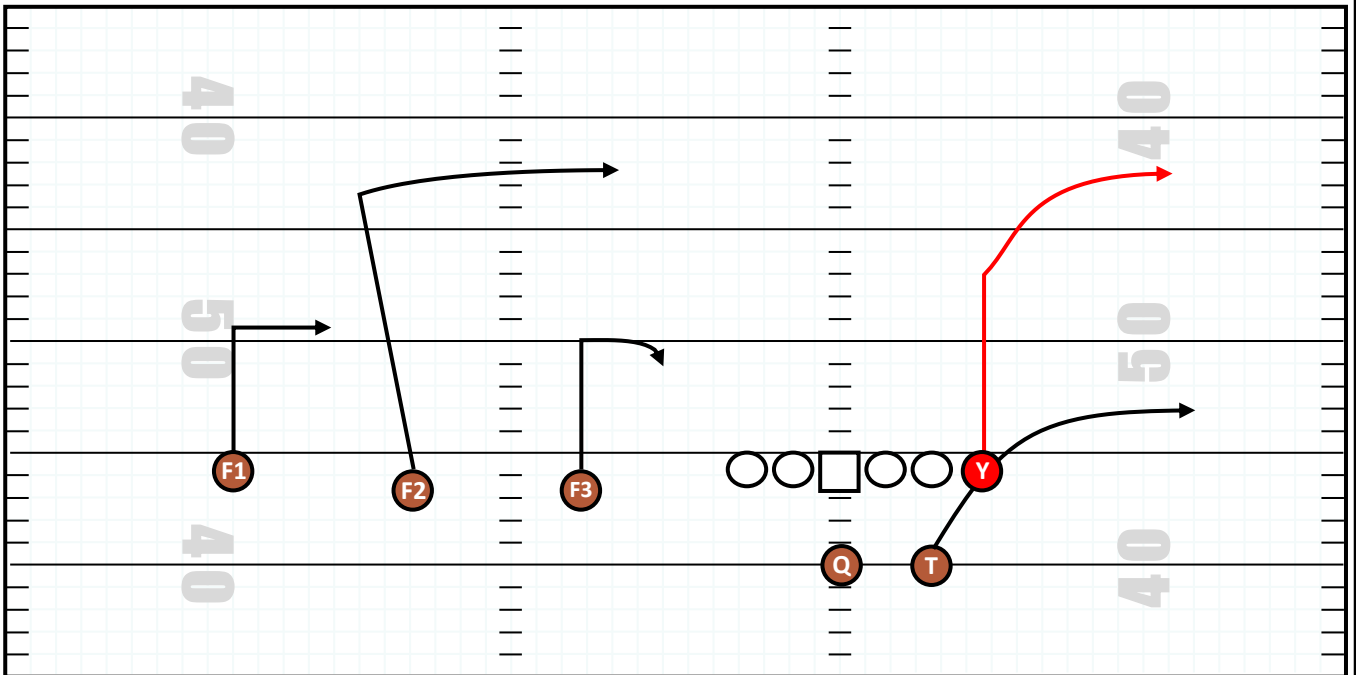

TE SHORTY

POS	ROUTE	COACHING POINTS
F1	UNDER	SLOW UNDER VERTICAL THRU 5, SETTLE IN GRASS
F2	DIG	VERTICAL THRU 12-YARDS, STEM OUT BREAK FLAT AND ATTACK OPEN GRASS
F3	UNDER	SLOW UNDER VERTICAL THRU 5, SETTLE IN GRASS
Y	SHORTY	VERTICAL THRU 8-YARDS SET ANGLE HIGH OUT OF BREAK, BEND TO OPEN GRASS VS A HIGH-CB
RB	SHOOT	FREE RELEASE ATTACK O/S LEG OF TE, BUILD TO FLATS AT 2-3 YARDS

PROTECTION NOTES		QUARTERBACK NOTES
LT	PASS SET	GUN-3 DROP. ACROSS THE BOARD PROGRESSION - SHORTY – UNDER – DIG – UNDER
LG	PASS SET	
OC	PASS SET	
RG	PASS SET	
RT	PASS SET RE-DIRECT DOWN WHEN DE DROPS	