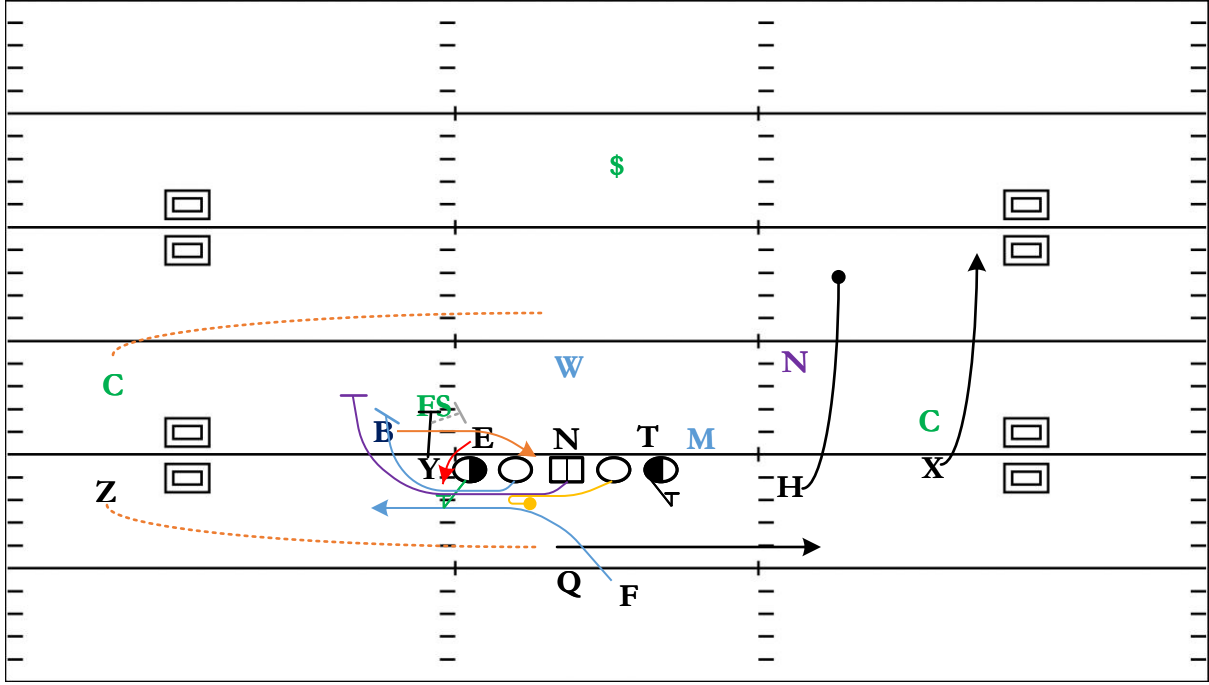

2x2 Attached Z-Smoke: RB Screen

QTR	TIME	D & D	YD LINE	HASH	SCORE
1st	9:15	3 & 6	-7	LM	7 - 0

STRATEGY: Use motion to create a Nub Set with the Corner following the motion. The Motion also create misdirection and eye candy to distract the defense only to hit the RB Screen opposite of the motion.

QB READS & PROGRESSION: Dropback delay the timing and then throw RB Screen

X	Run-Off	LT	Man Protect Take Over slanting 4i
H	Run-Off	LG	Flat Release Clean Up Box
Y	Block MDM Free Safety to Will Linebacker	C	Flat Release Check Box Up to Alley
Z	Smoke Motioni	RG	Flat Release Rat Killer
F	Work Across & Look for Ball Read block of the Center you is leading up thru the Alley	RT	Man Protect Influence an Upfield Rush