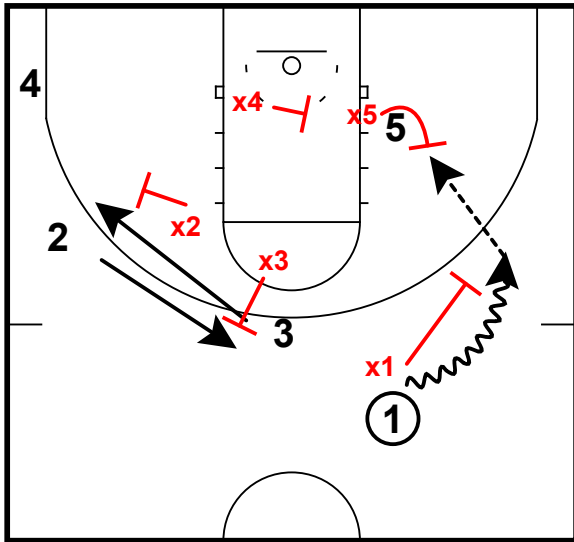

Baylor Defense

Baylor vs TCU

Switch Exchange/Post D

Switch on exchange
Post defender gets deflection from baseline side