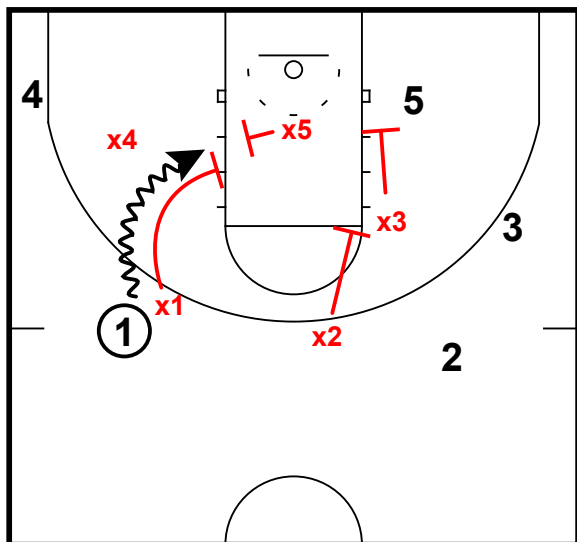

Baylor Defense

Defensive Philosophy

No Middle/Late Help

Defender's feet (X1) pointing towards sideline forcing ball handler away from middle of court

Baylor prefers to help late rather than early

Forces ball handler to make decisions

This defensive philosophy is only allowing 0.88 points per possession in Big 12 games