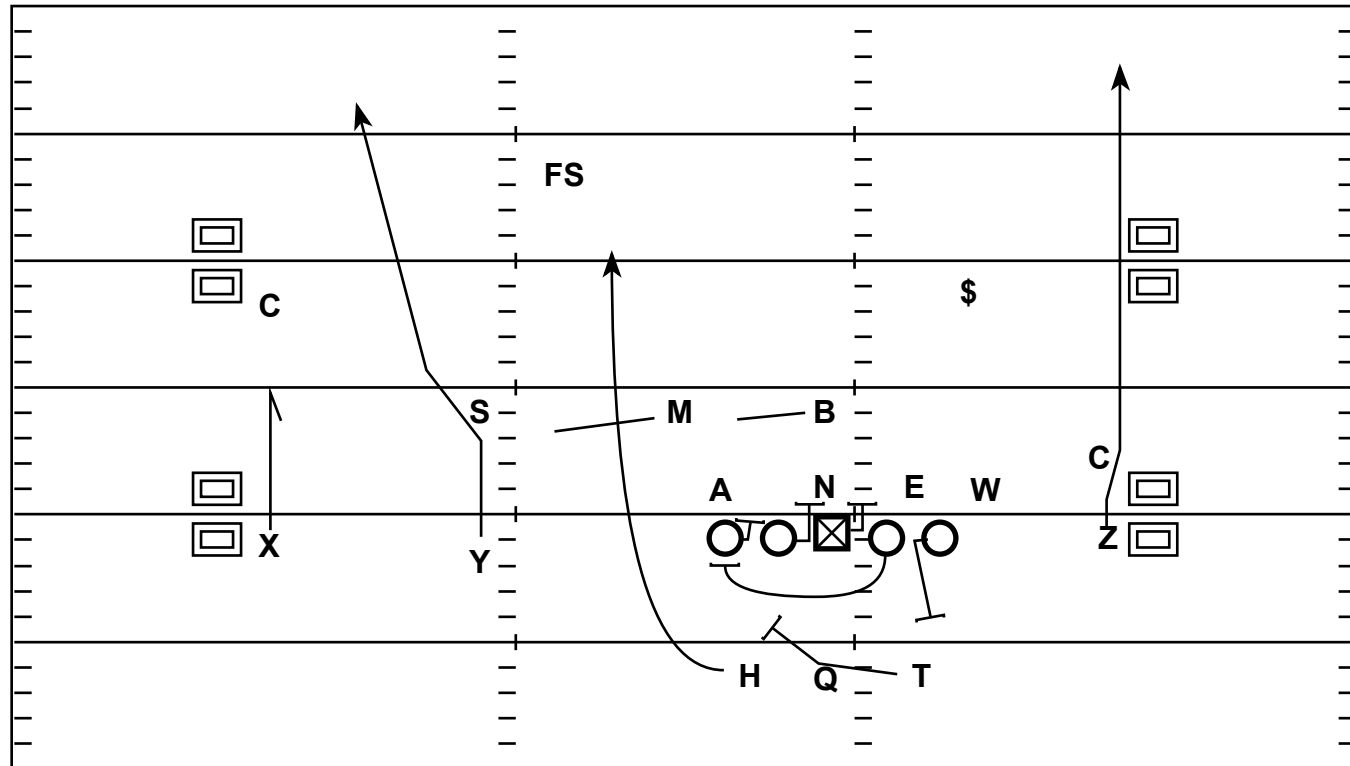

Split Backs: PAP Slot-Fade

Quarter	Time	D & D	YD Line	Hash	Score
3rd	1:01	1 - 10	44	R	41 - 3

Strategy: Base Play-Action protection, RB Seam is great when the defense loses the Back out of the backfield (Sell Lead)

QB Progression/Read: Peek Single Side Vertical - RB Seam - Slot Fade

X - Hitch

H - RB Seam

Y - Slot-Fade

Z - Vertical

T - Play-Action Mesh to Protect outside threat

LT - Protect Backside Gap

LG - Protect Backside Gap

C - Protect Backside Gap

RG - Protect Pull to C-Gap Defender

RT - B to Hinge