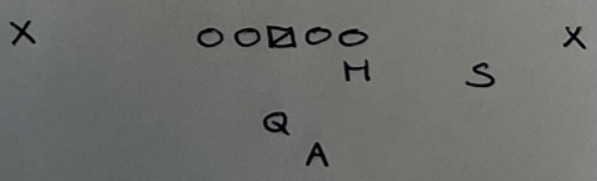

① BASE = RUSH 4 OR LESS, DROP 7 OR MORE

② BLITZ = RUSH 5, DROP 6

EXAMPLES:

"DOG" FZ3

"CRASH" FZ3

"OUTLAW" FZ3

③ DEVIL = RUSH 6 OR MORE, DROP 5 OR LESS

EXAMPLES: