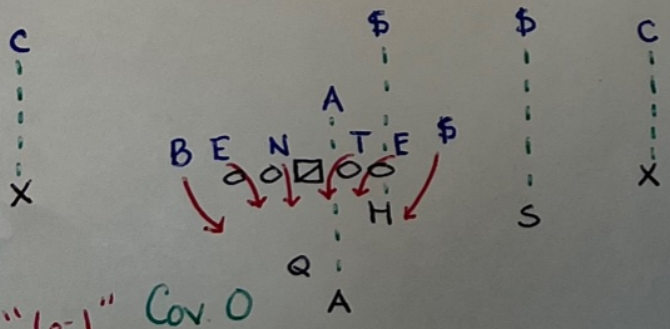

① BASE = RUSH 4 OR LESS, DROP 7 OR MORE

② BLITZ = RUSH 5, DROP 6

EXAMPLES:

"DOG" FZ3

"CRASH" FZ3

"OUTLAW" FZ3

③ DEVIL = RUSH 6 OR MORE, DROP 5 OR LESS

EXAMPLES: