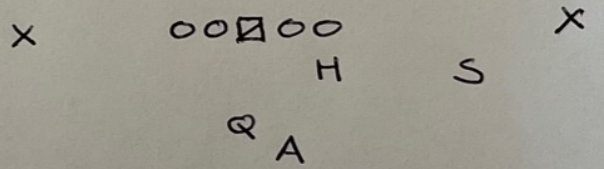

① BASE = RUSH 4 OR LESS, DROP 7 OR MORE

② BLITZ = RUSH 5, DROP 6

EXAMPLES:

"DOG" FZ3

"CRASH" FZ3

"OUTLAW" FZ3

③ DEVIL = RUSH 6 OR MORE, DROP 5 OR LESS

EXAMPLES: