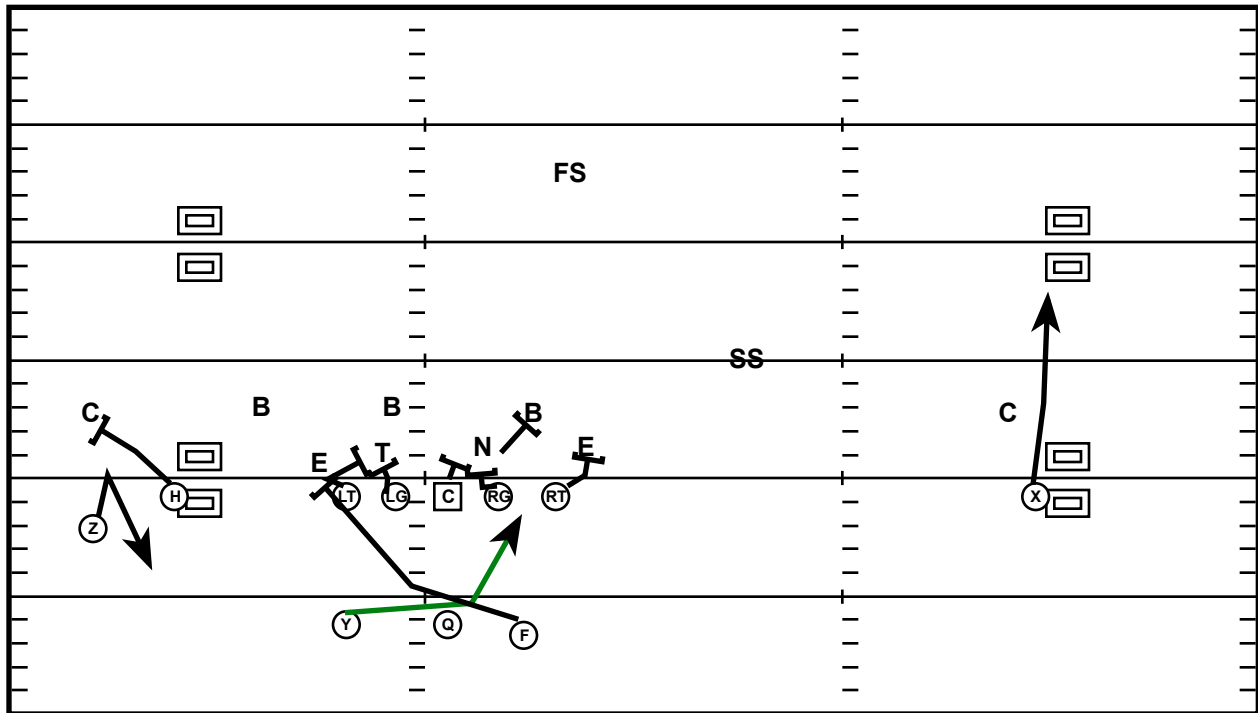

Ace L (L) Split Zone RPO

Drive	Time	D & D	Result	Score
Memphis 2	5:58 Q2	4th & 1	Run +1	3 - 7

Play Notes