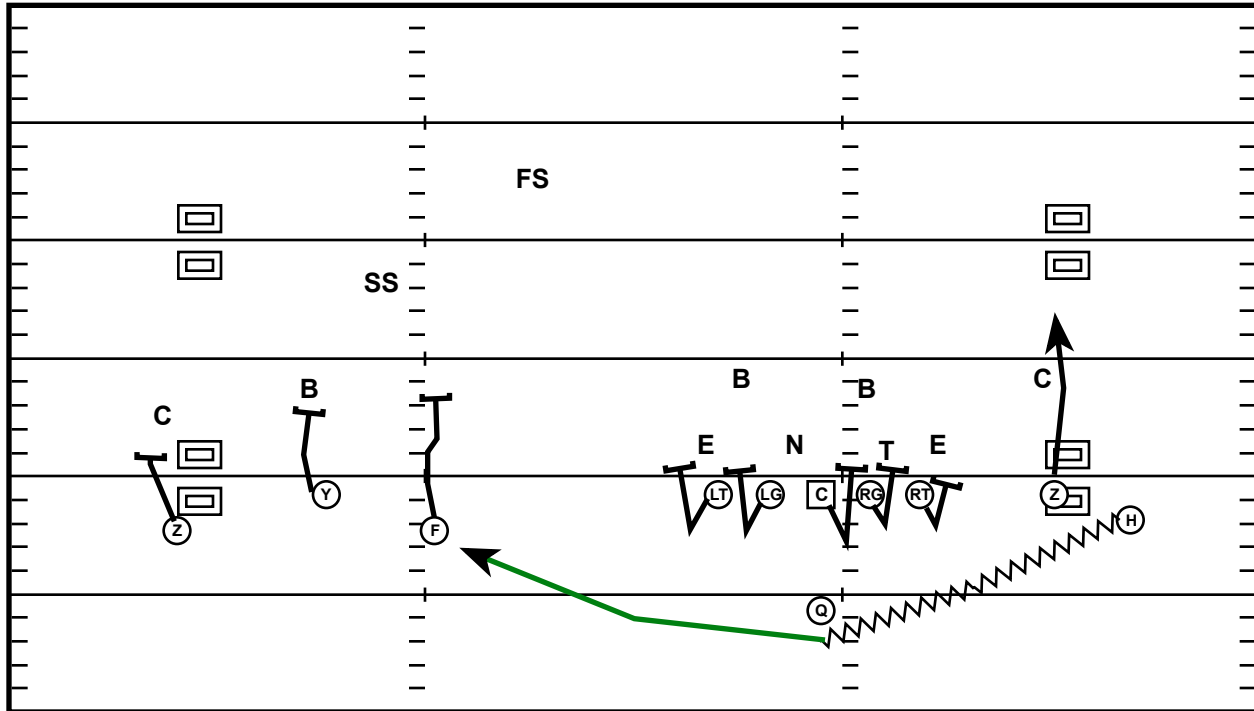

# Empty L Split (R) H Bubble L

Drive	Time	D & D	Result	Score
Memphis 1	13:01 Q1	1st & 10	Pass +4	0 - 0