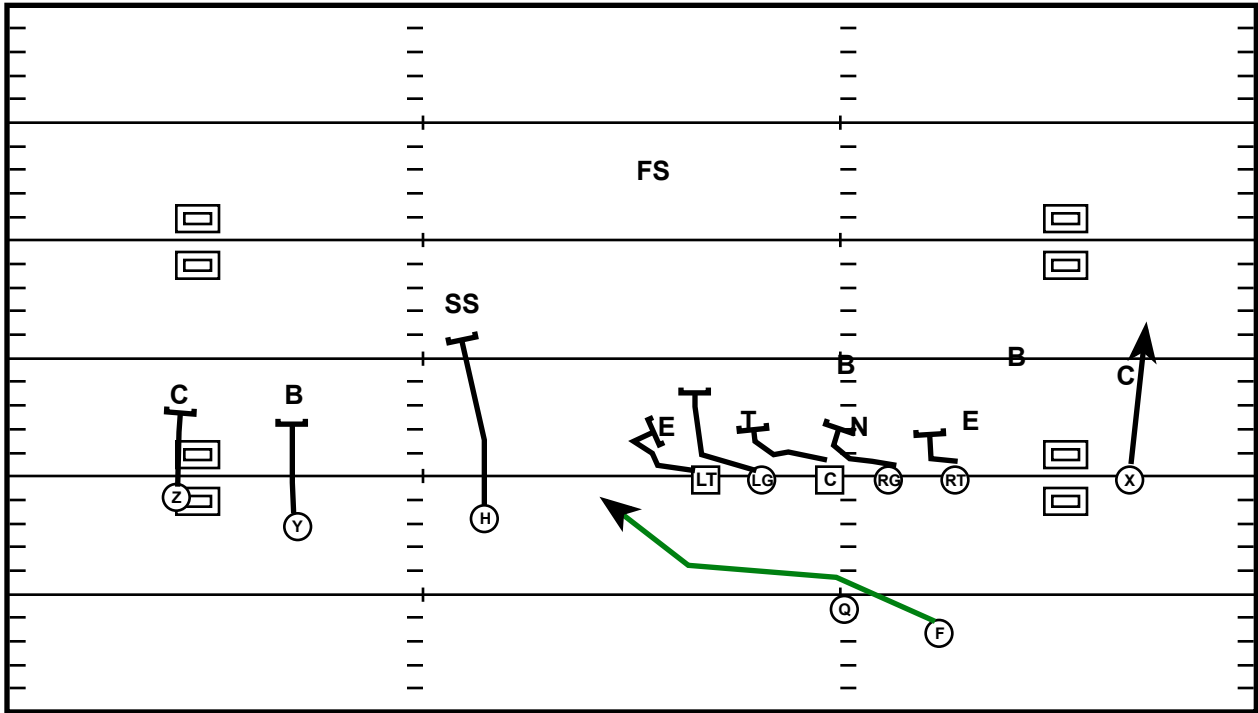

Trey L Split (R) Stretch L

Drive	Time	D & D	Result	Score
Memphis 5	10:05 Q2	1st & 10	Run +20	20 - 14

Play Notes