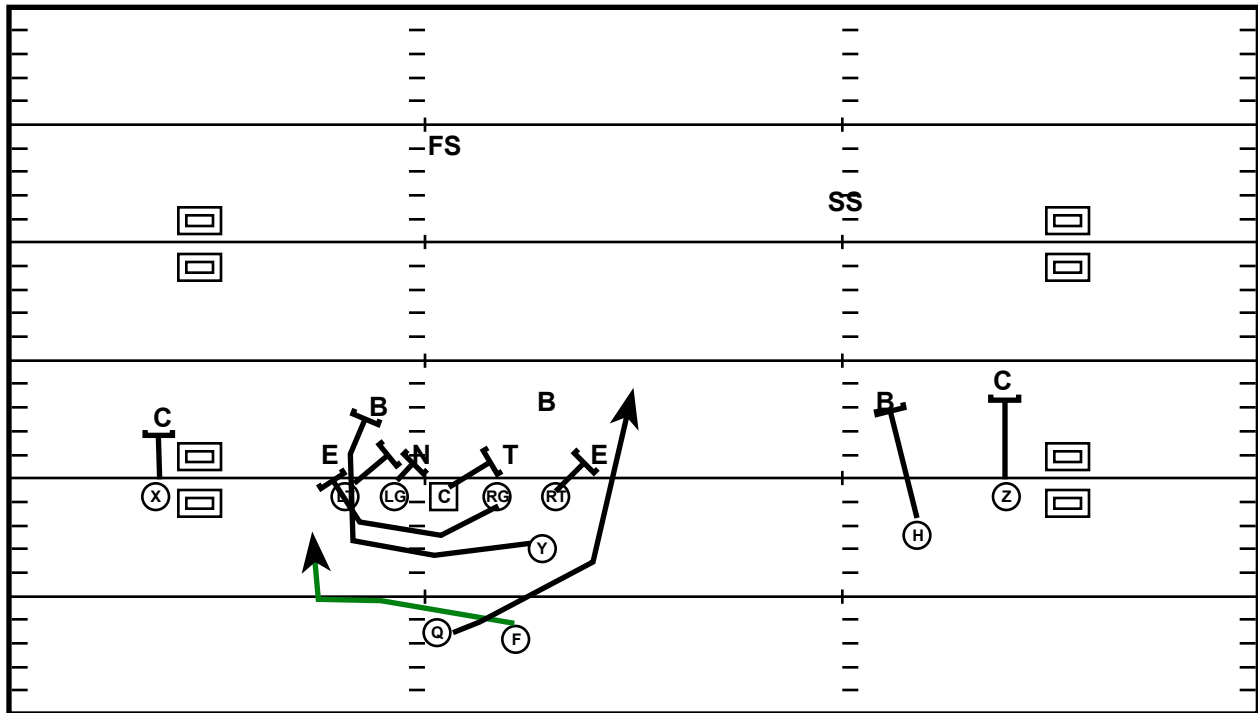

Trey R Back (L) Counter Left

Drive	Time	D & D	Result	Score
Memphis 3	1:56 Q1	1st & 12	Run +1	10 - 7

Play Notes