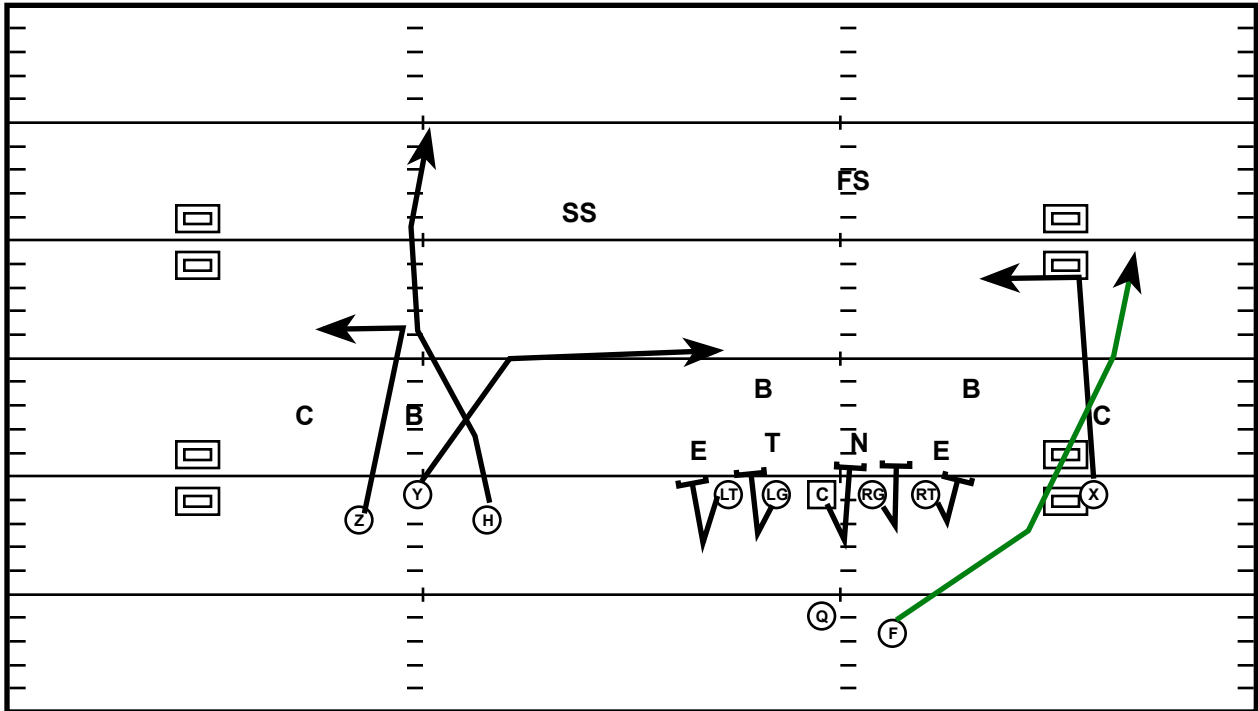

Trey L Bunch (R) 329/4-Wheel

Drive	Time	D & D	Result	Score
Memphis 8	9:20 Q3	3rd & 12	Pass +9	30 - 17

Play Notes