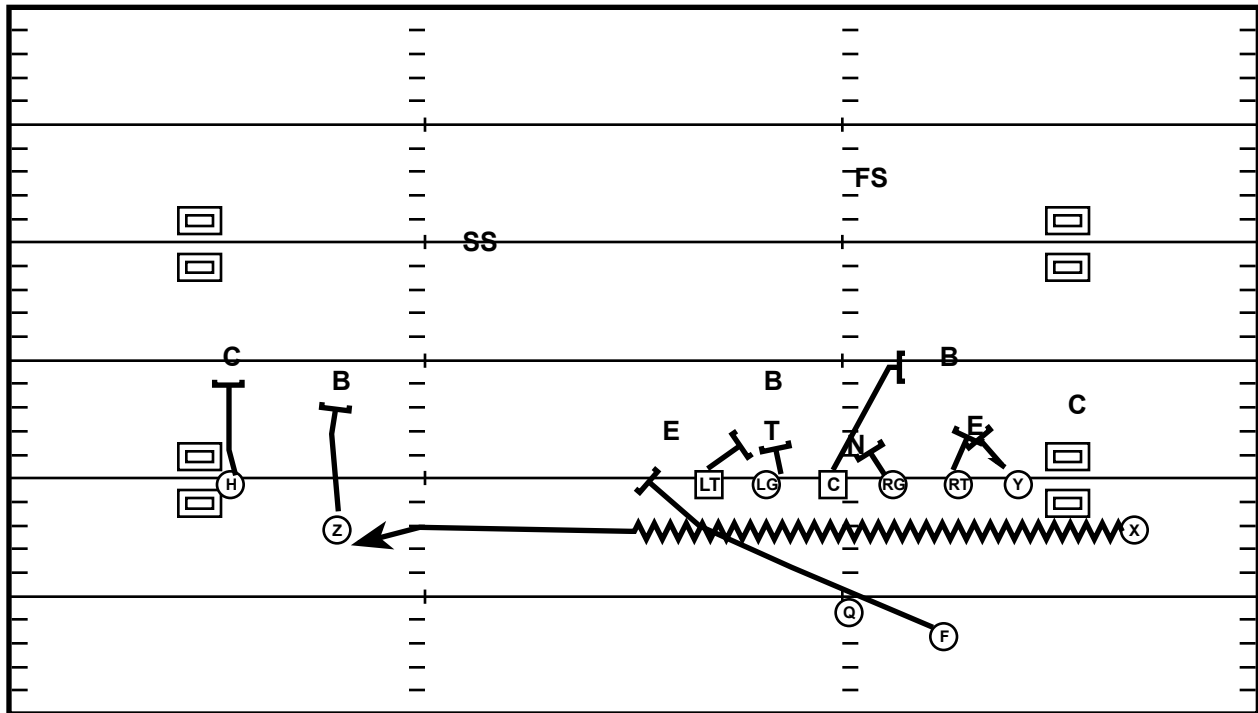

Doubles R (R) X Motion Bubble L

Drive	Time	D & D	Result	Score
Memphis 7	13:15 Q2	3rd & 4	Pass +1	30 - 17

Play Notes