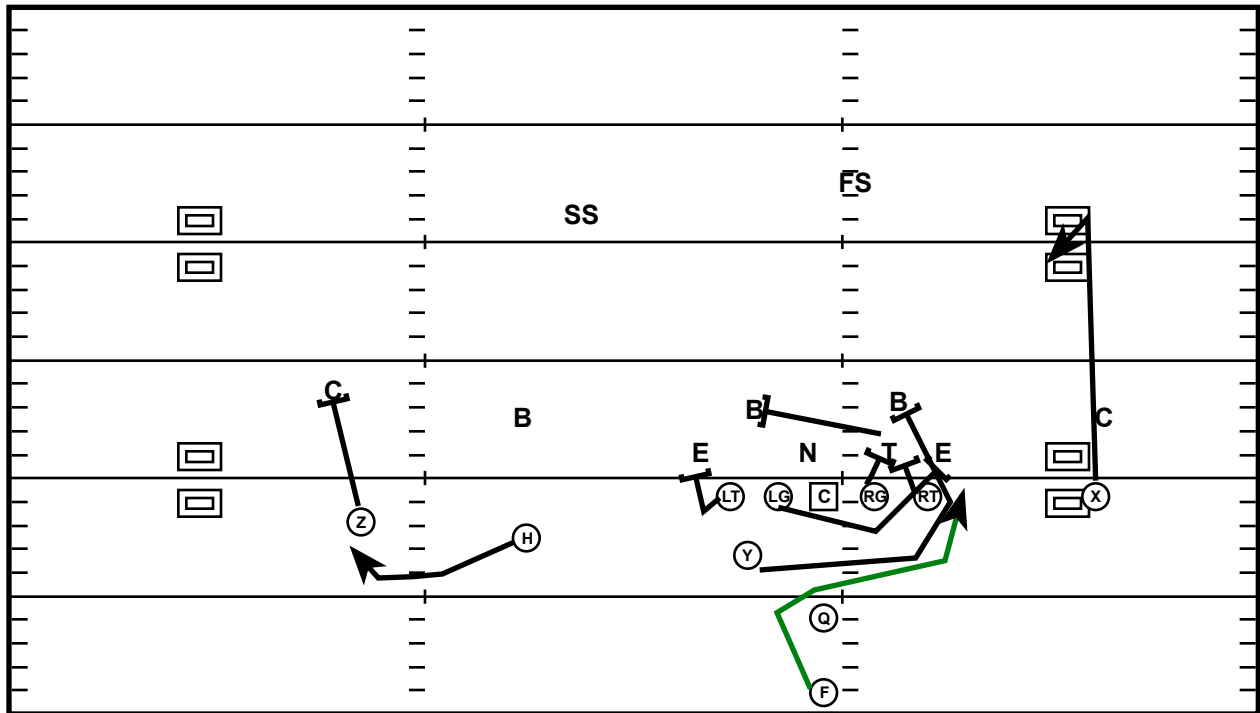

Trey L Back (R) Counter RPO

Drive	Time	D & D	Result	Score
Memphis 6	3:54 Q2	1st & 10	Run +2	23 - 14

Play Notes