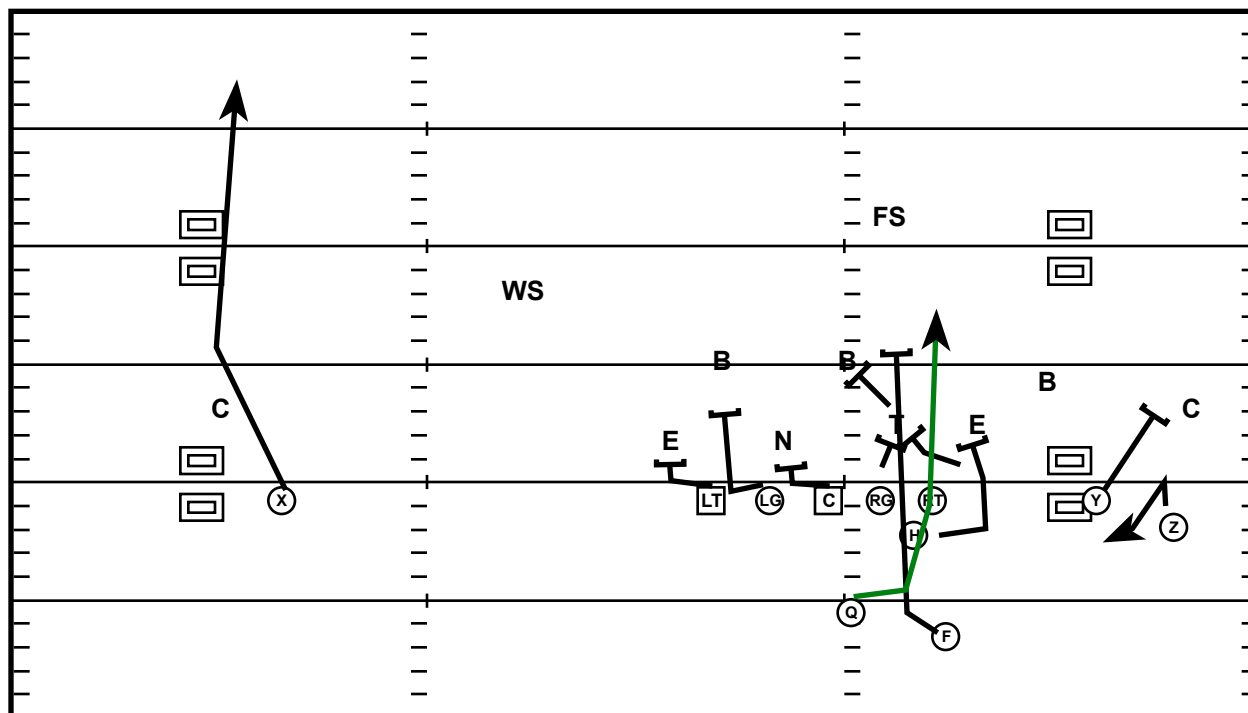

Trey R Back (R) QB Lead

Drive	Time	D & D	Result	Score
Memphis 2	7:24 Q1	1st & 10	Run +4	3 - 7

Play Notes