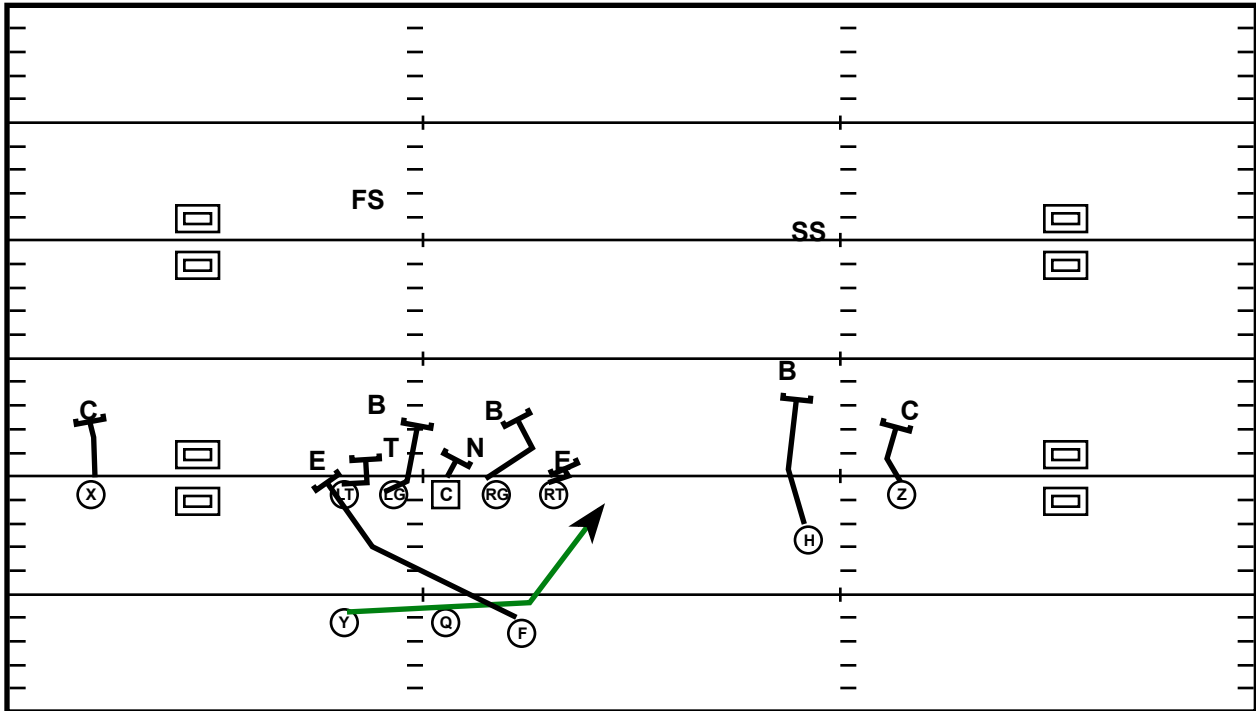

Ace R (L) Split Zone R

Drive	Time	D & D	Result	Score
Memphis 12	10:50 Q4	1st & 15	Run +7	30 - 31

Play Notes