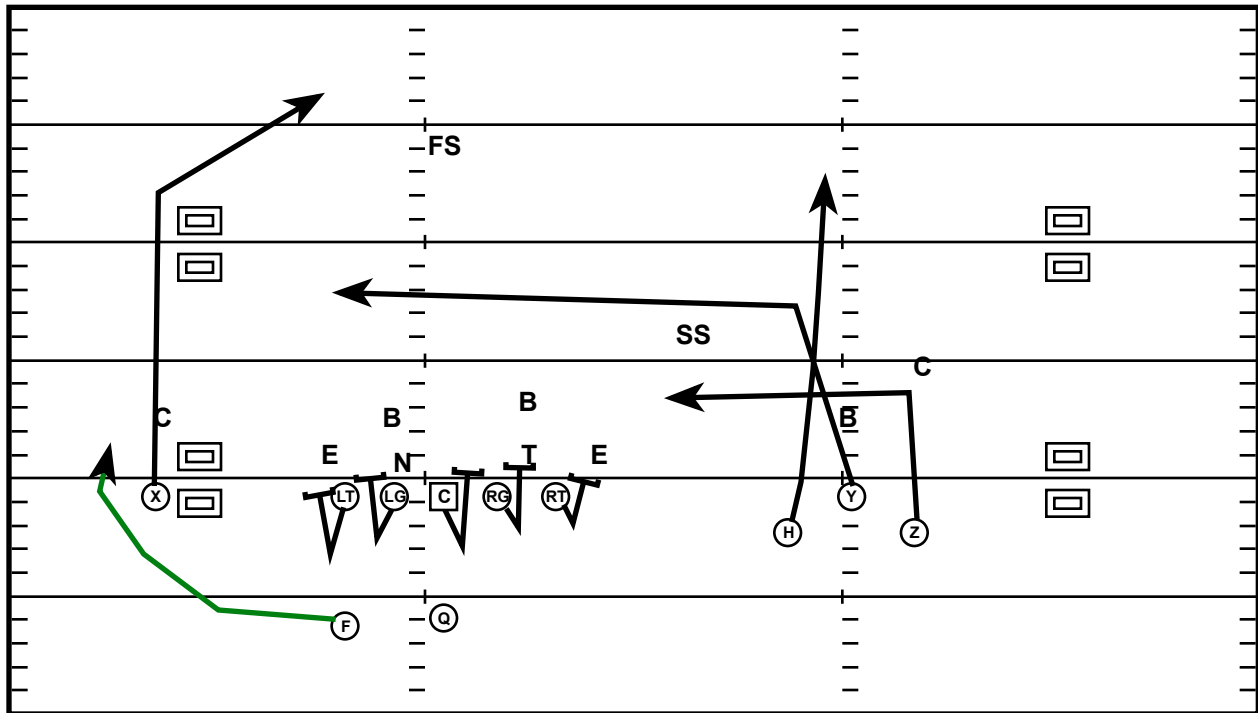

Trey R Bunch (L) 8-Wheel/962

Drive	Time	D & D	Result	Score
Memphis 2	5:06 Q1	3rd & 11	Pass INC	3 - 7

Play Notes