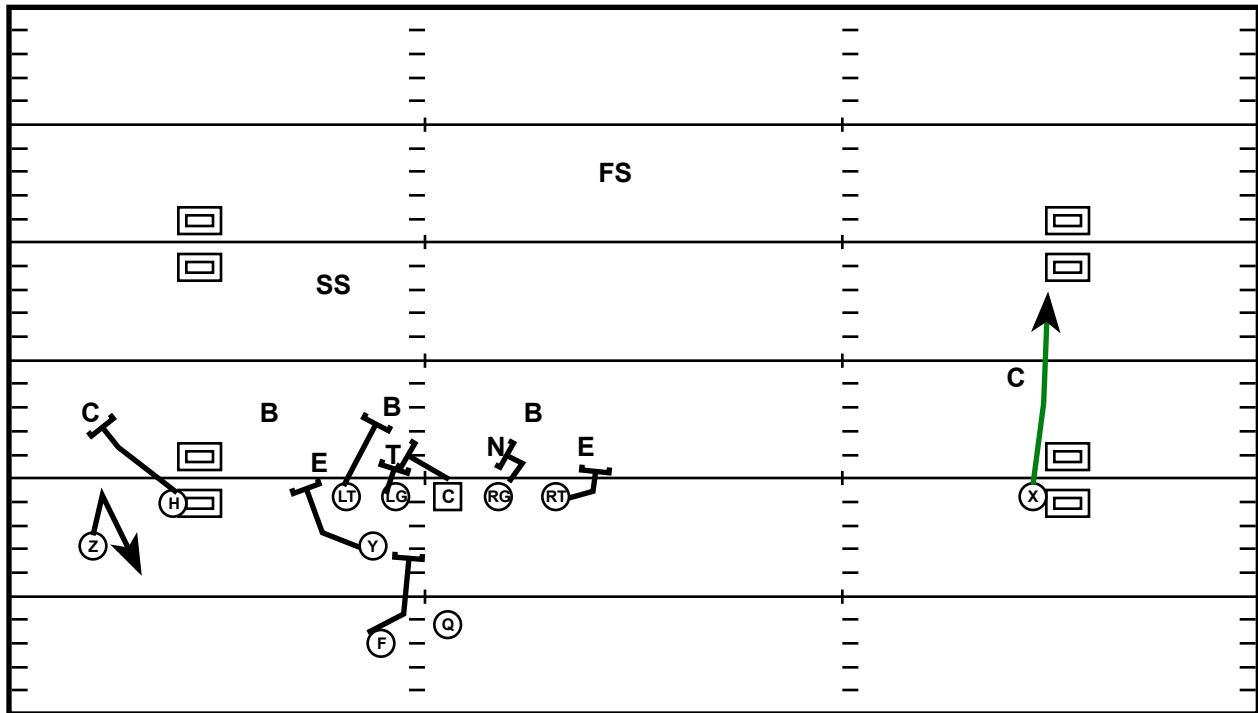

Trey L Back (L) Duo RPO

Drive	Time	D & D	Result	Score
Memphis 1	12:39 Q1	2nd & 6	Pass INC	0 - 0

Play Notes