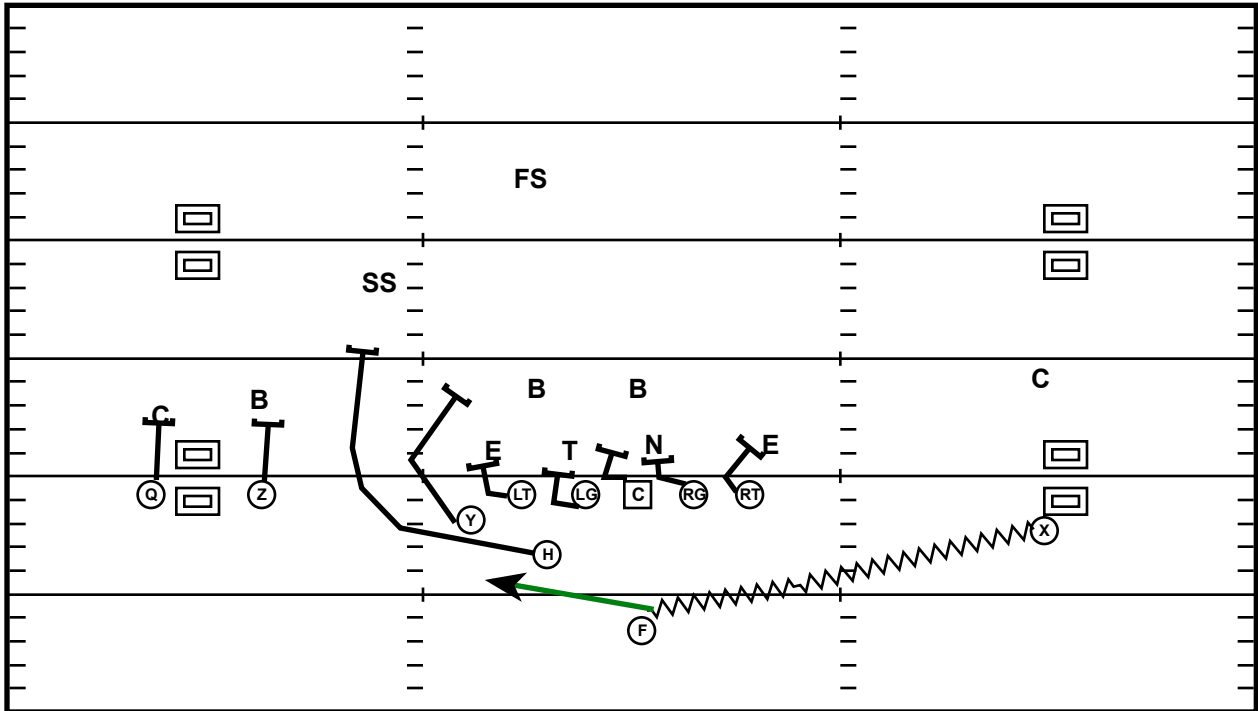

Wildcat (M) Jet Left

Drive	Time	D & D	Result	Score
Memphis 2	6:55 Q1	2nd & 6	Fumble -5	3 - 7

Play Notes