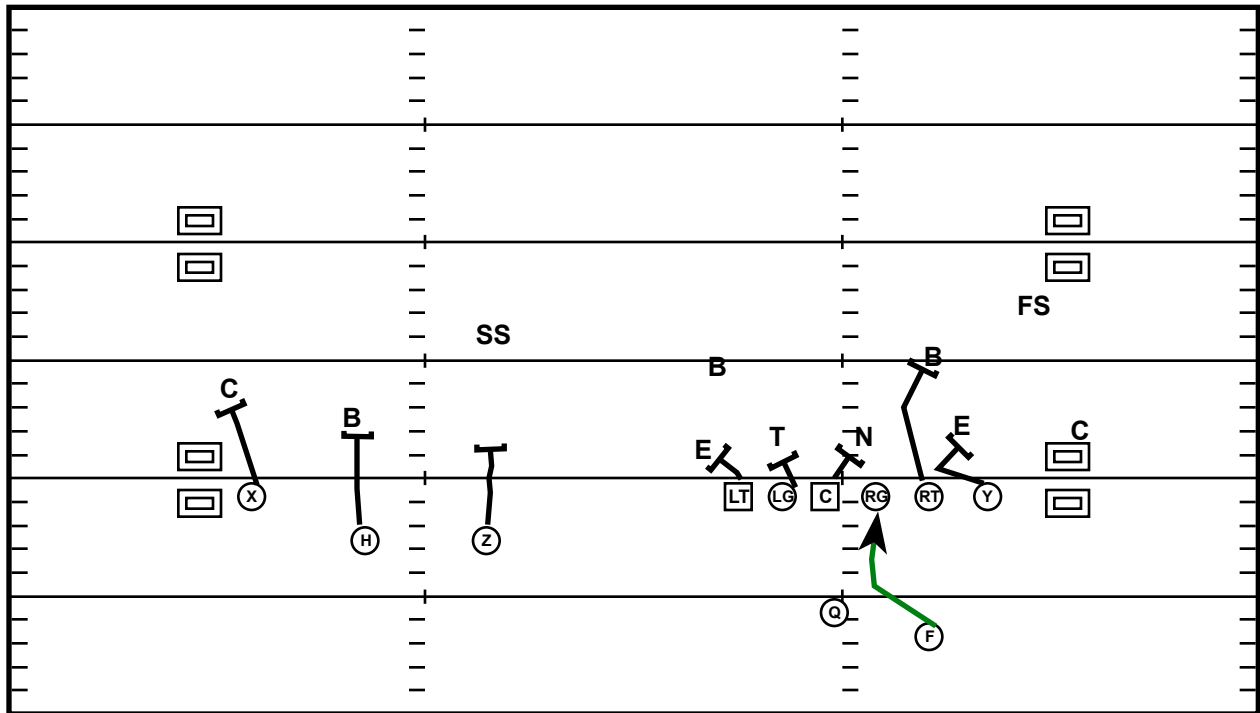

Trips L (R) Stretch Zone L

Drive	Time	D & D	Result	Score
Memphis 8	9:53 Q3	2nd & 10	Run -2	30 - 17

Play Notes