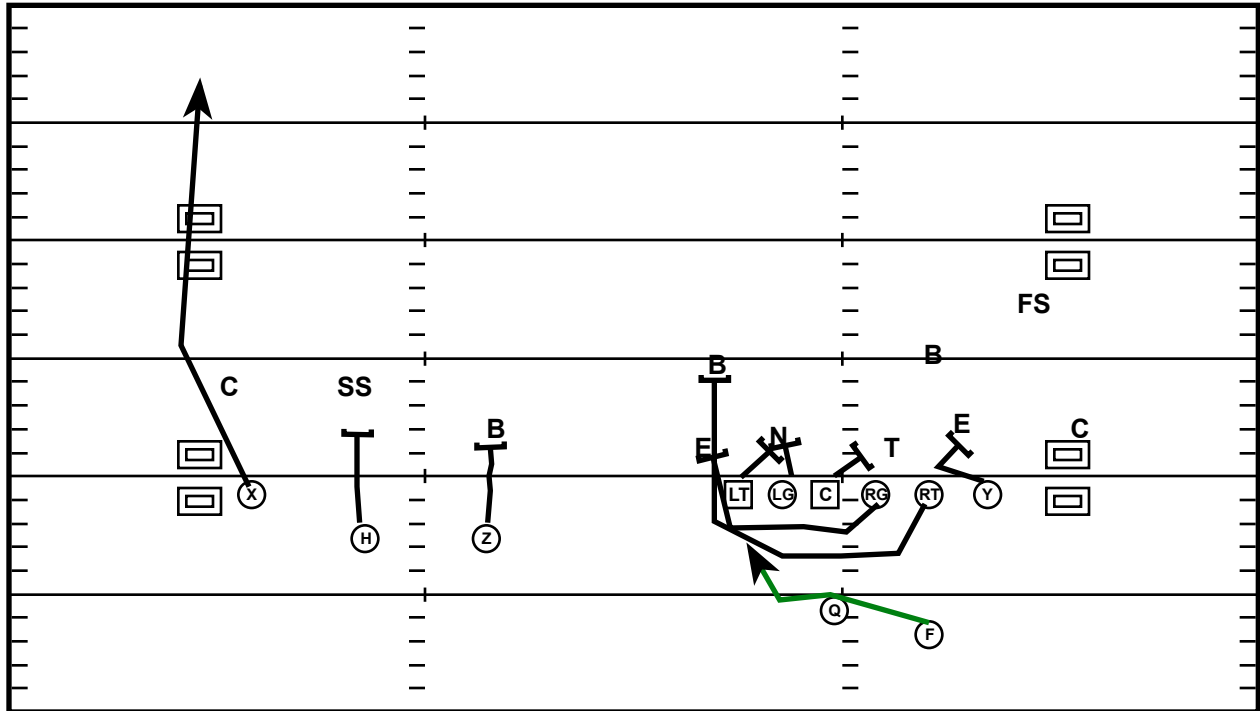

Trips L (R) Counter L

Drive	Time	D & D	Result	Score
Memphis 7	14:53 Q3	1st & 10	Run+11	30 - 17

Play Notes