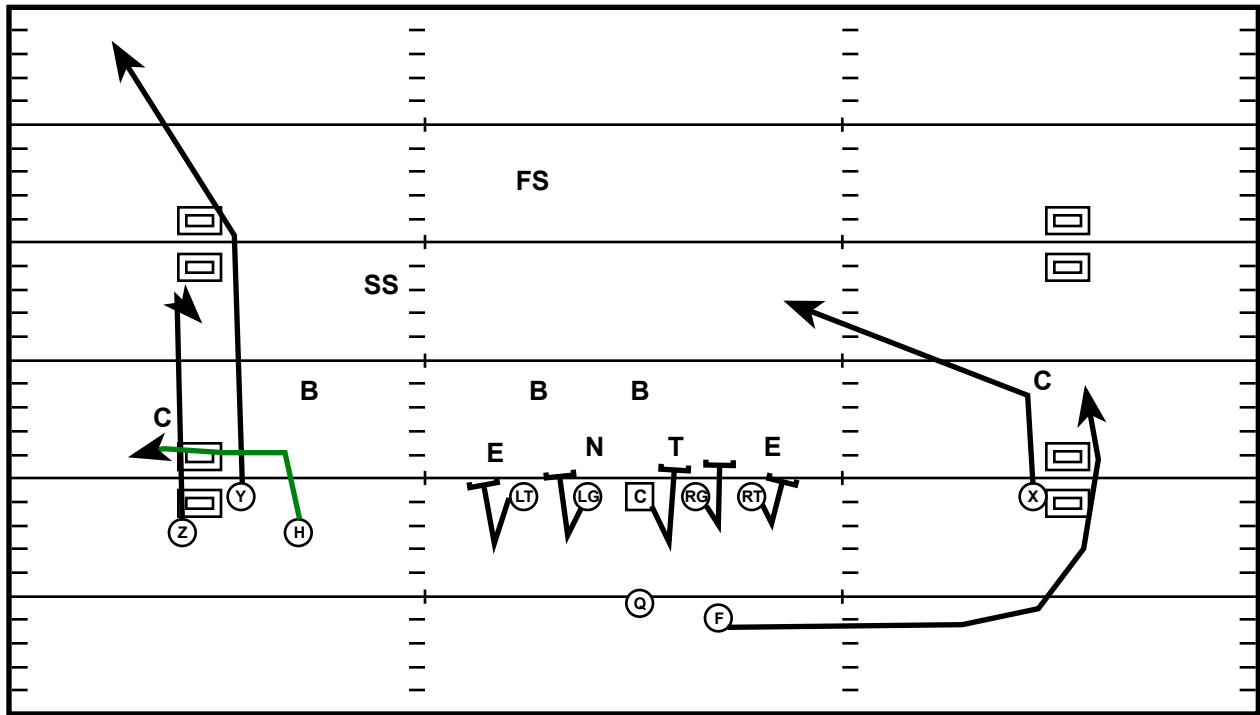

Trey L Bunch (M) 471/2-Wheel

Drive	Time	D & D	Result	Score
Memphis 1	10:48 Q1	2nd & 10	Pass +12	0 - 0

Play Notes