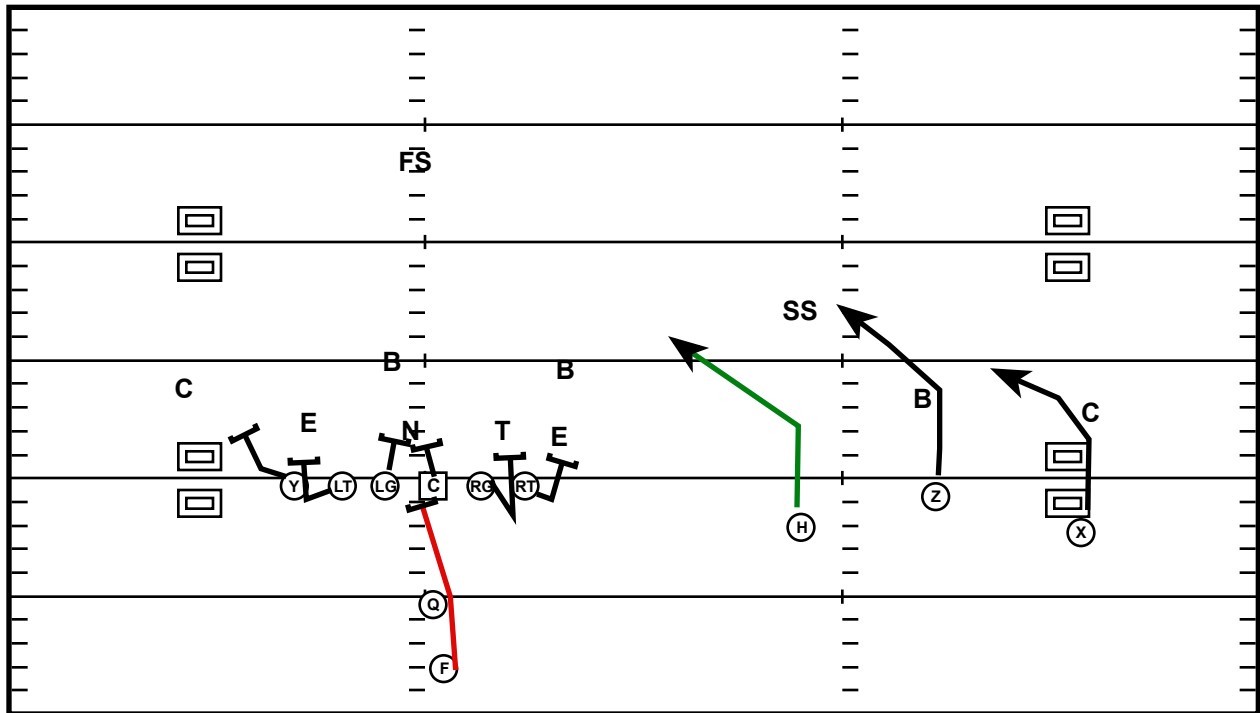

Trips R (L) Zone RPO

Drive	Time	D & D	Result	Score
Memphis 12	11:29 Q4	2nd & 8	Pass +13	30 - 31

Play Notes