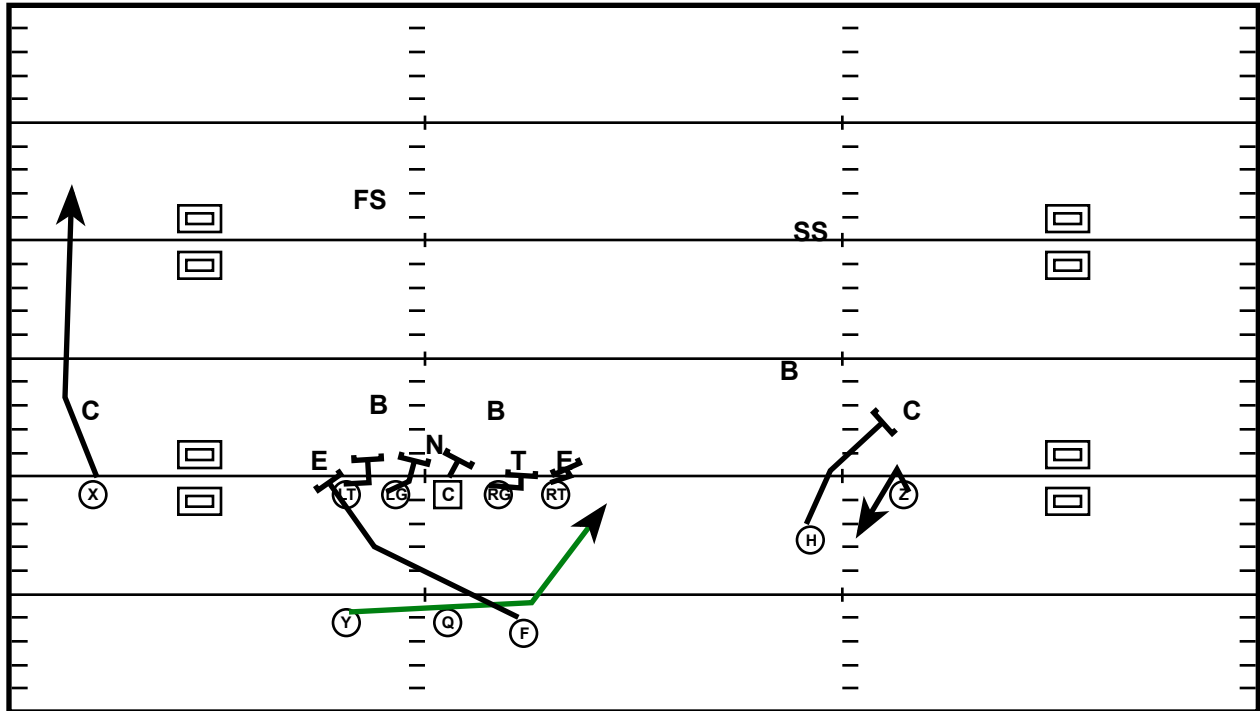

Ace R (L) Split Zone RPO

Drive	Time	D & D	Result	Score
Memphis 11	0:50 Q3	1st & 10	Run - 3	30 - 24

Play Notes