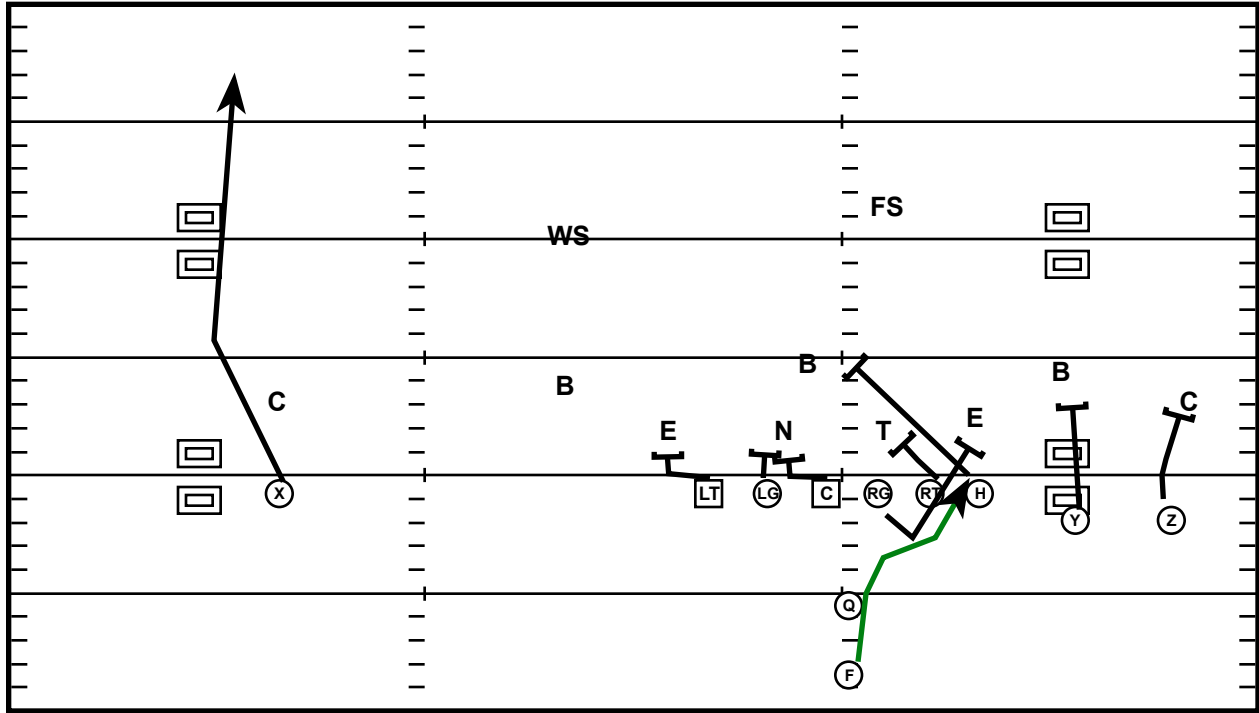

Trey R (R) Wide Zone R

Drive	Time	D & D	Result	Score
Memphis 4	11:28 Q2	2nd & 3	Pass INC	17 - 7

Play Notes