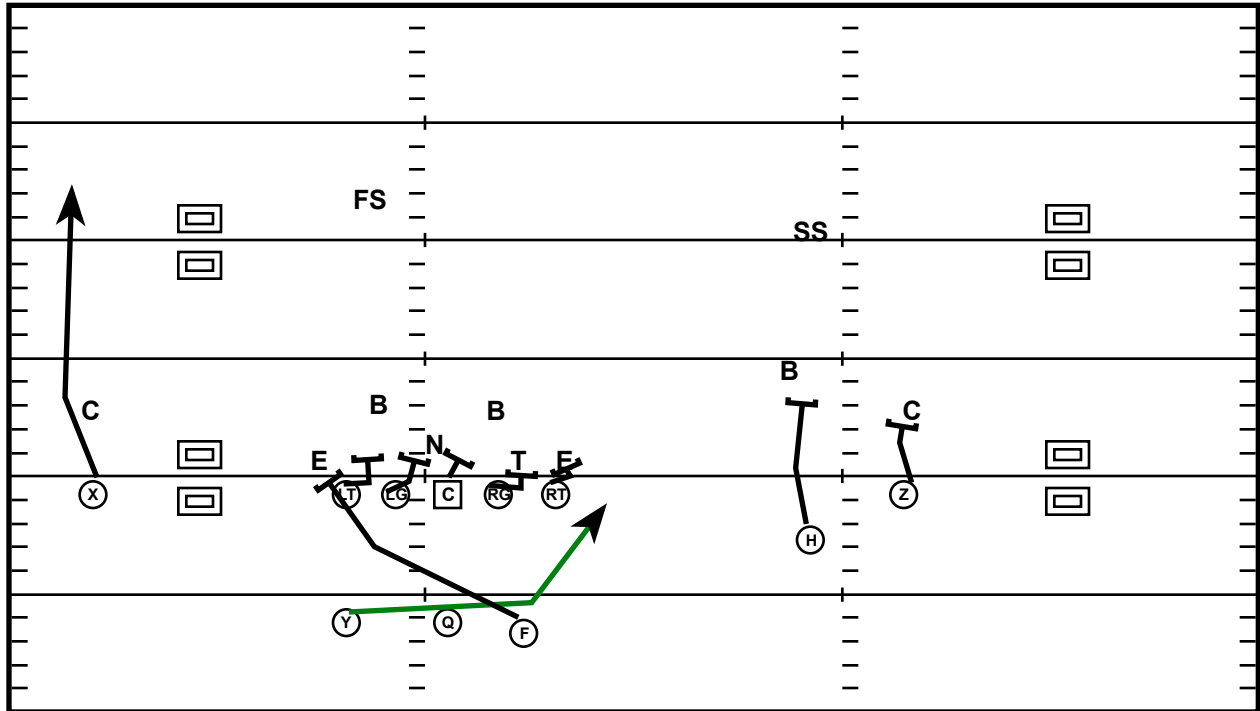

Ace R (L) Split Zone R

Drive	Time	D & D	Result	Score
Memphis 7	13:53 Q3	2nd & 9	Pass +5	30 - 17

Play Notes