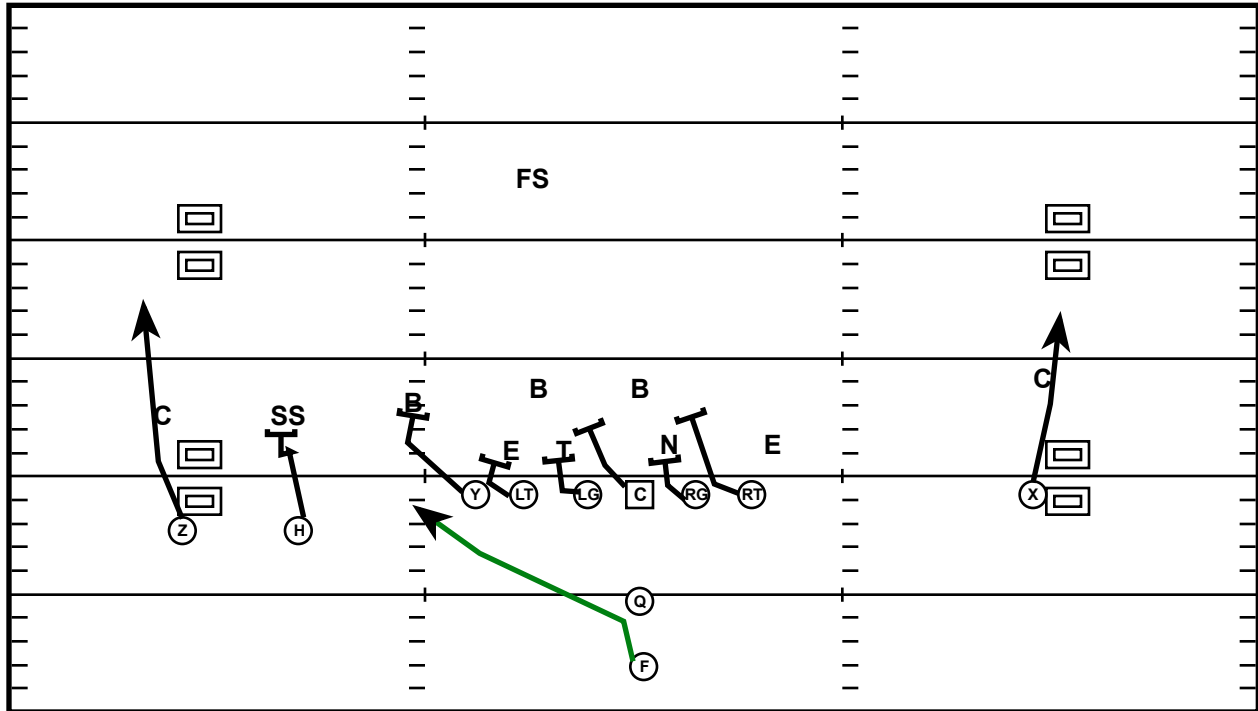

Trey L (M) Stretch L

Drive	Time	D & D	Result	Score
Memphis 1	11:36 Q1	2nd & 9	Run +16	0 - 0

Play Notes