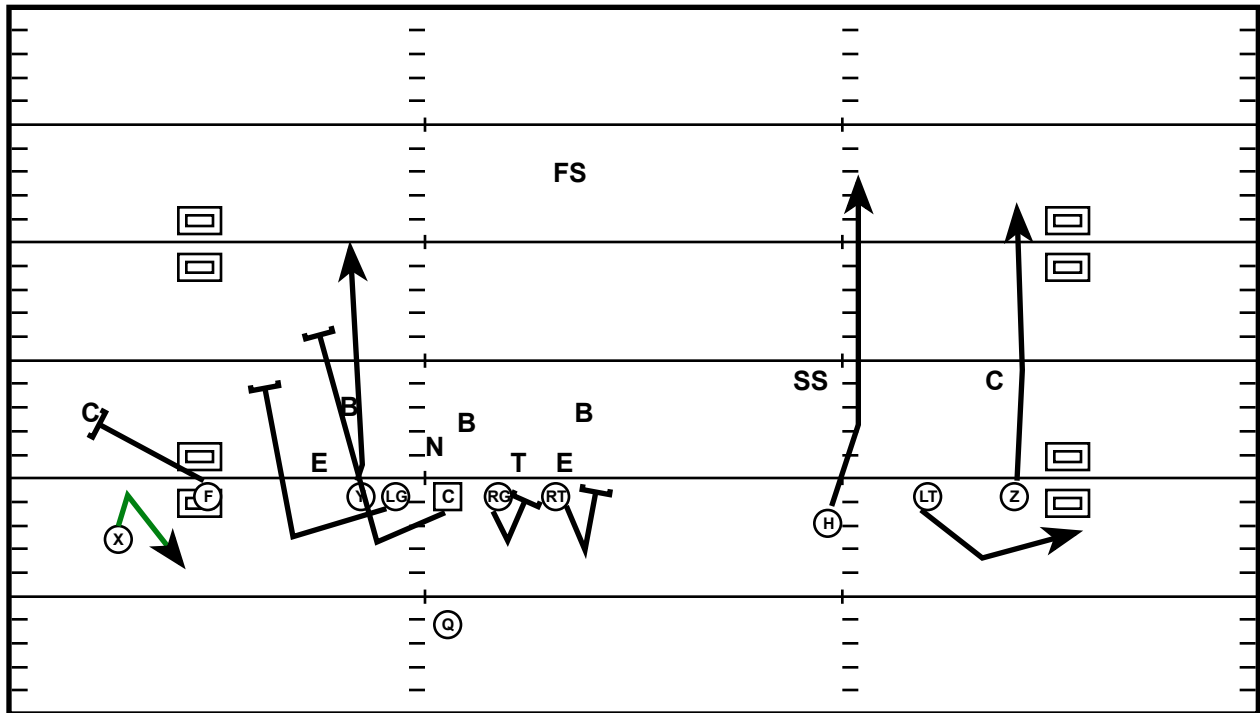

Empty R (L) Tunnel/Bubble G

Drive	Time	D & D	Result	Score
Memphis 5	6:00 Q2	3rd & 8	Pass +4	20 - 14

Play Notes