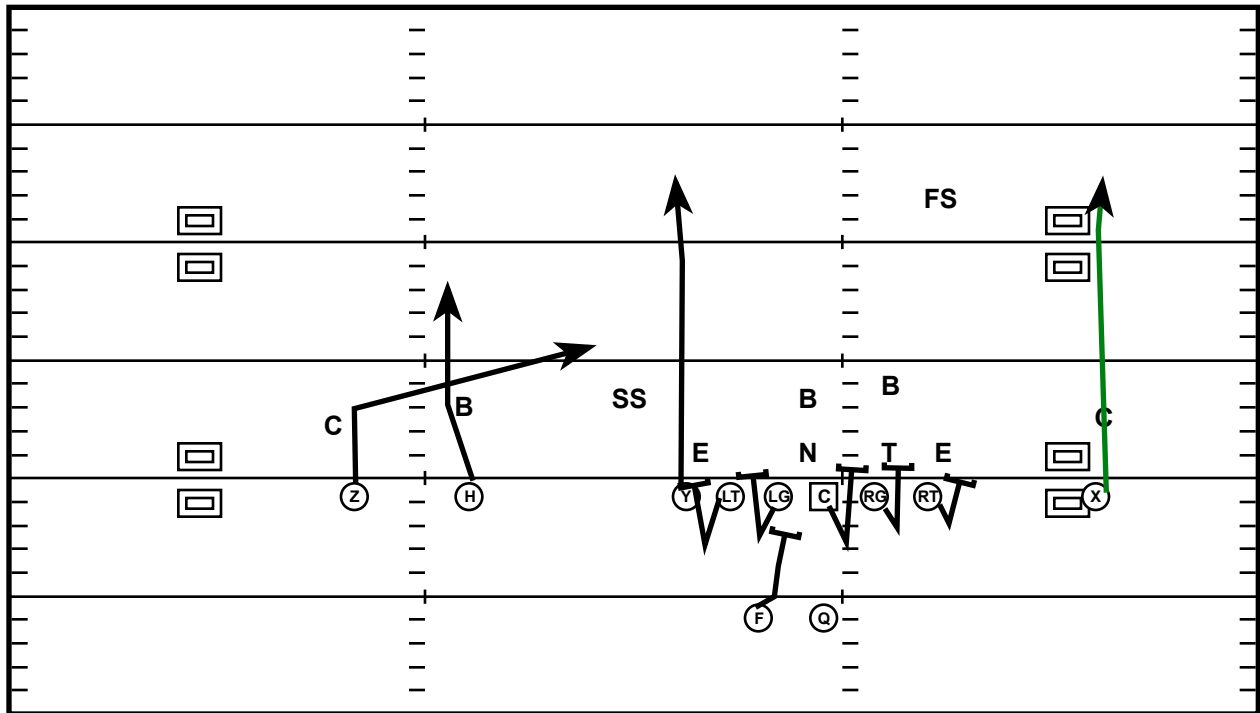

Trey L (R) 299-9

Drive	Time	D & D	Result	Score
Memphis 4	11:09 Q2	3rd & 8	Pass INC	17 - 7

Play Notes