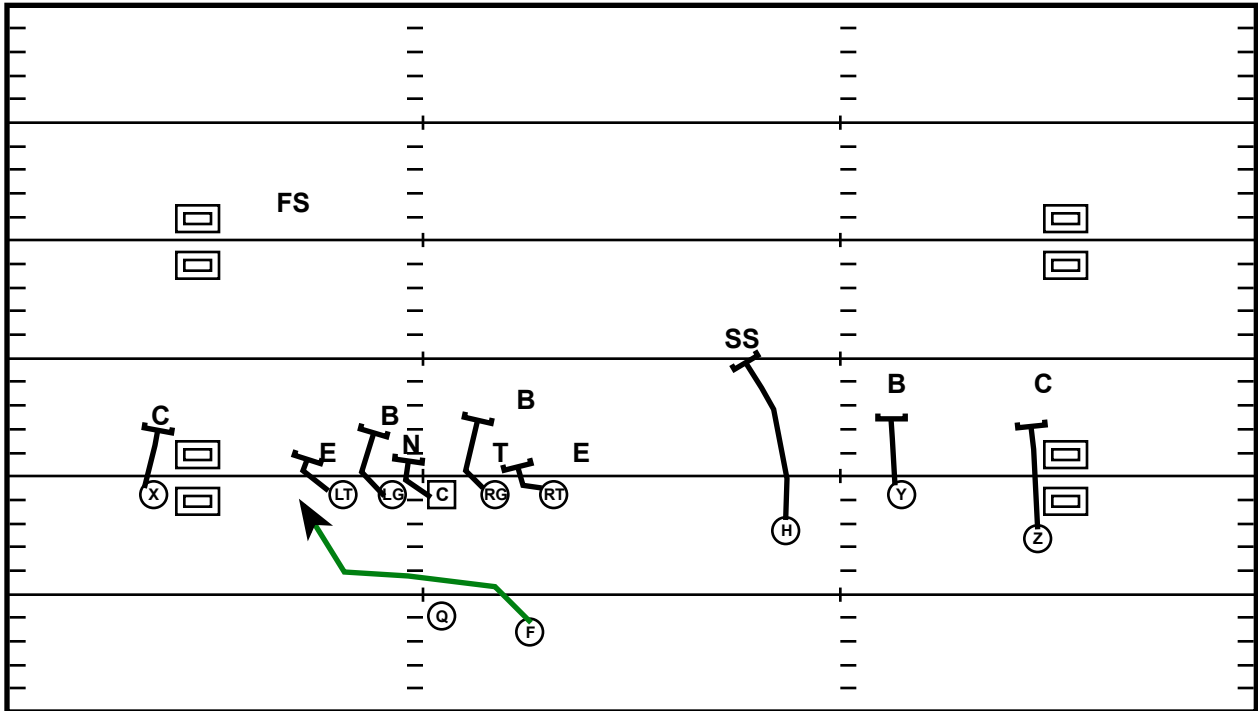

Trey R Split (L) Stretch Zone L

Drive	Time	D & D	Result	Score
Memphis 13	7:25 Q4	2nd & 5	Run +3	30-31

Play Notes