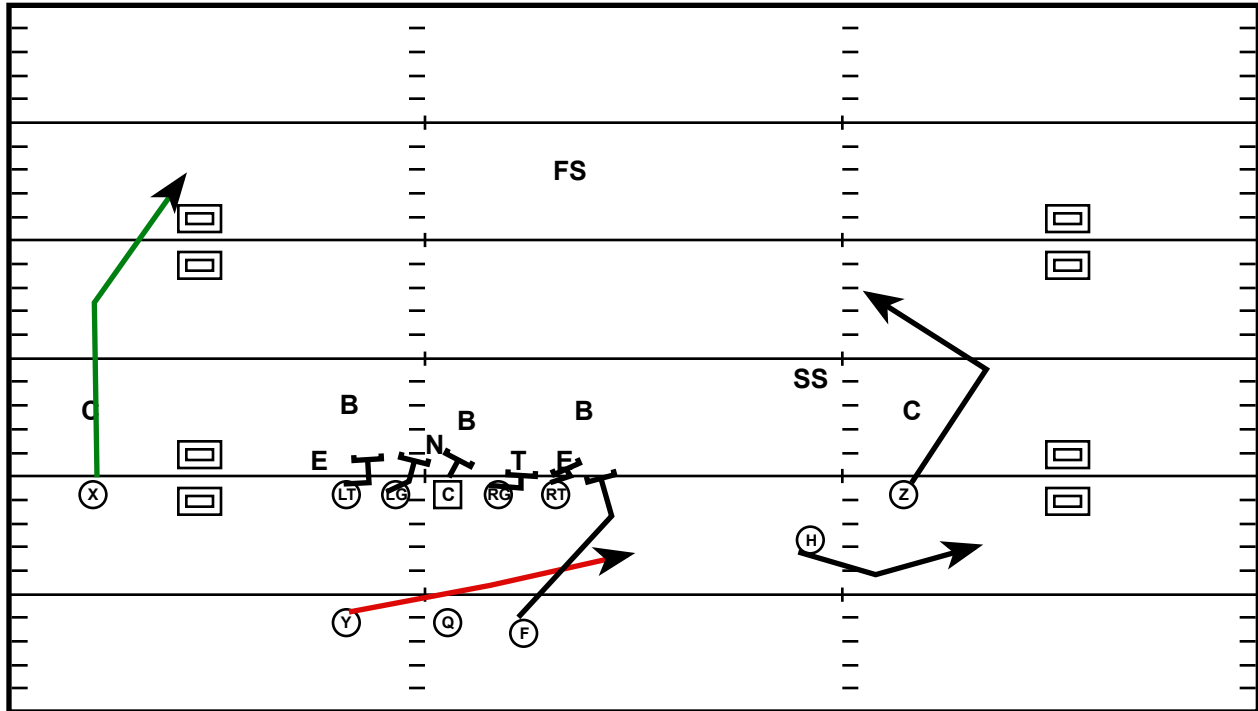

Ace R (L) Stretch Read RPO

Drive	Time	D & D	Result	Score
Memphis 5	9:23 Q2	2nd & 7	Pass +39	20 - 14

Play Notes