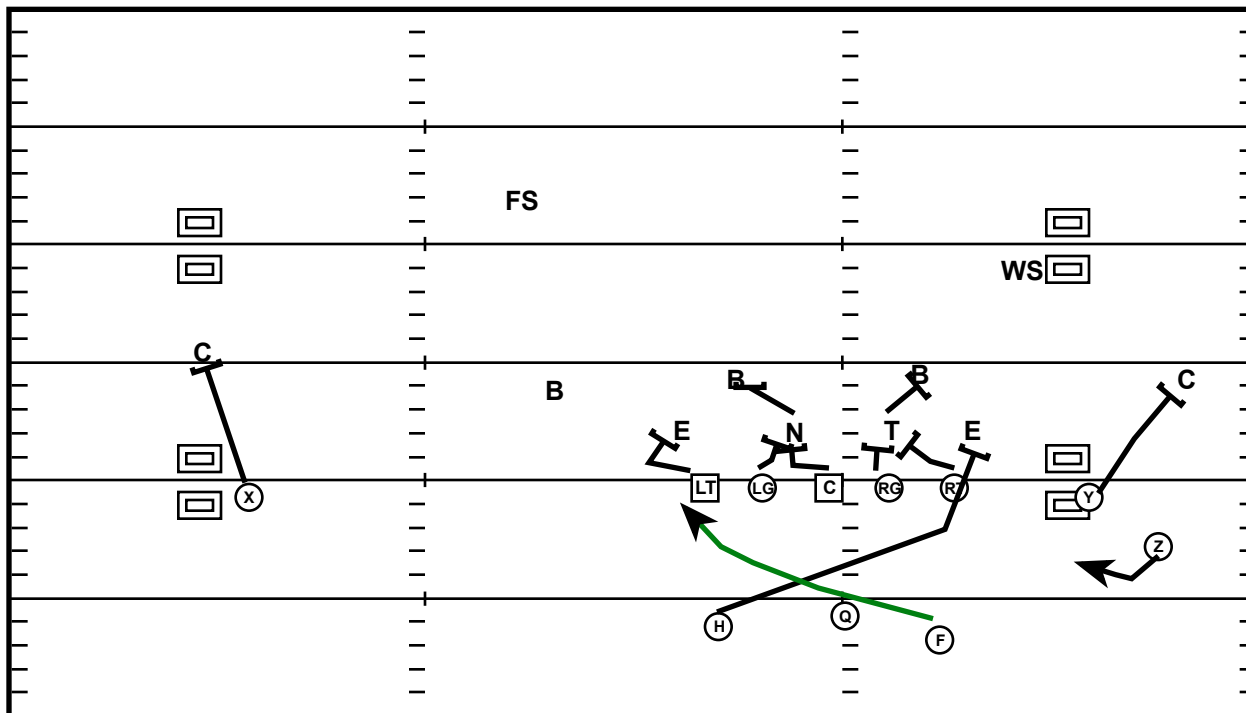

Ace R (R) Split Zone Bubble RPO

Drive	Time	D & D	Result	Score
Memphis 5	8:56 Q1	1st & 10	Run +2	20 - 14

Play Notes