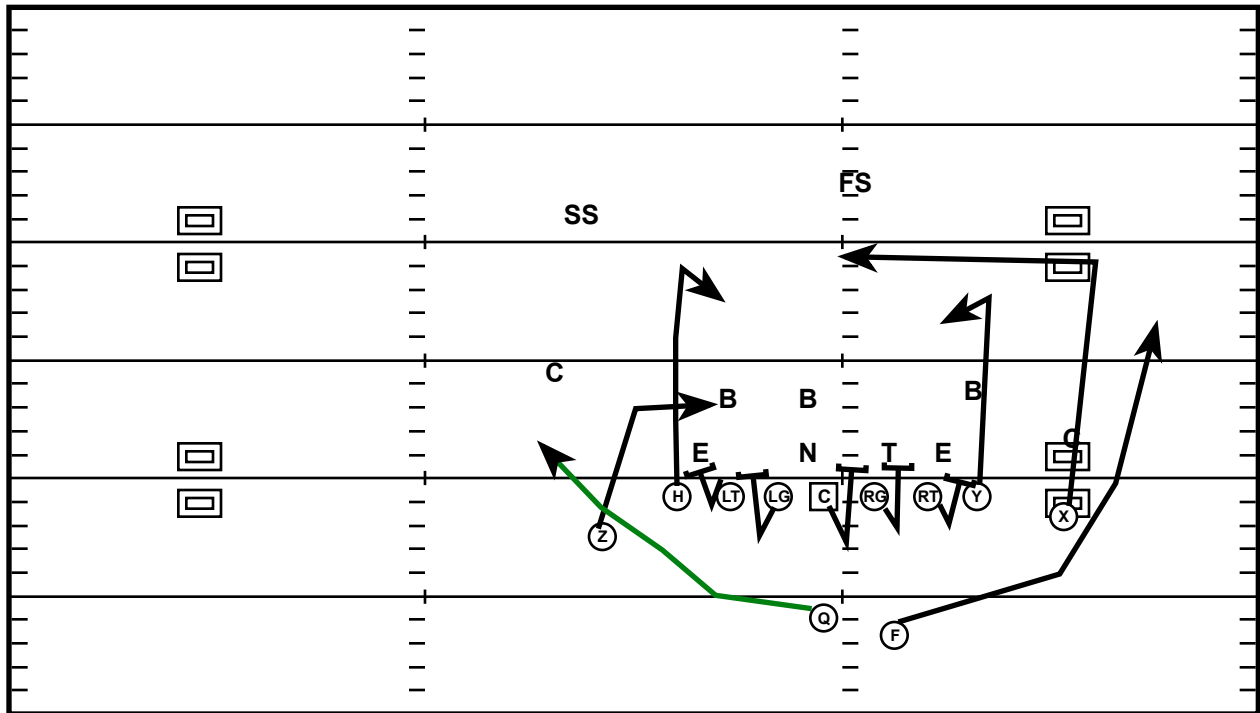

Rebel R (R) Shallow-4/46-Wheel

Drive	Time	D & D	Result	Score
Memphis 5	6:33 Q2	2nd & 9	Scramble +1	20 - 14

Play Notes