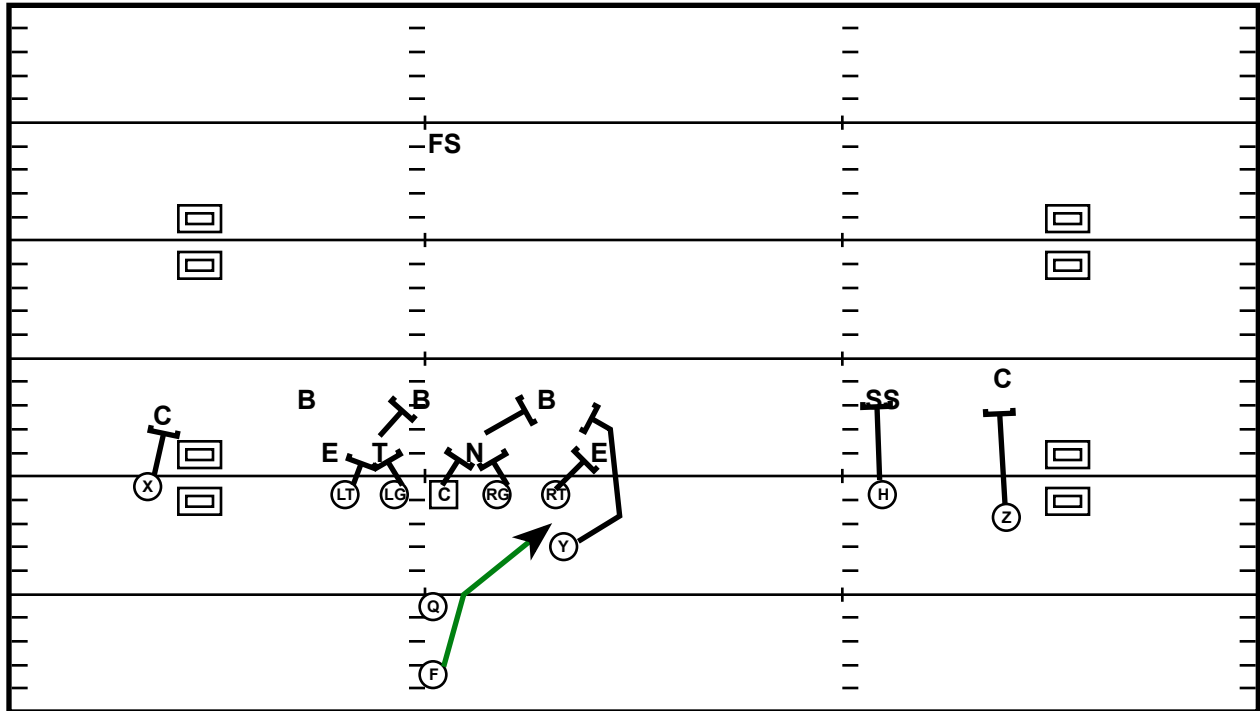

Trey R Back (L) Stretch R

Drive	Time	D & D	Result	Score
Memphis 9	5:10 Q3	2nd & 2	Run -2	30 - 17

Play Notes

Direct Snap to RB