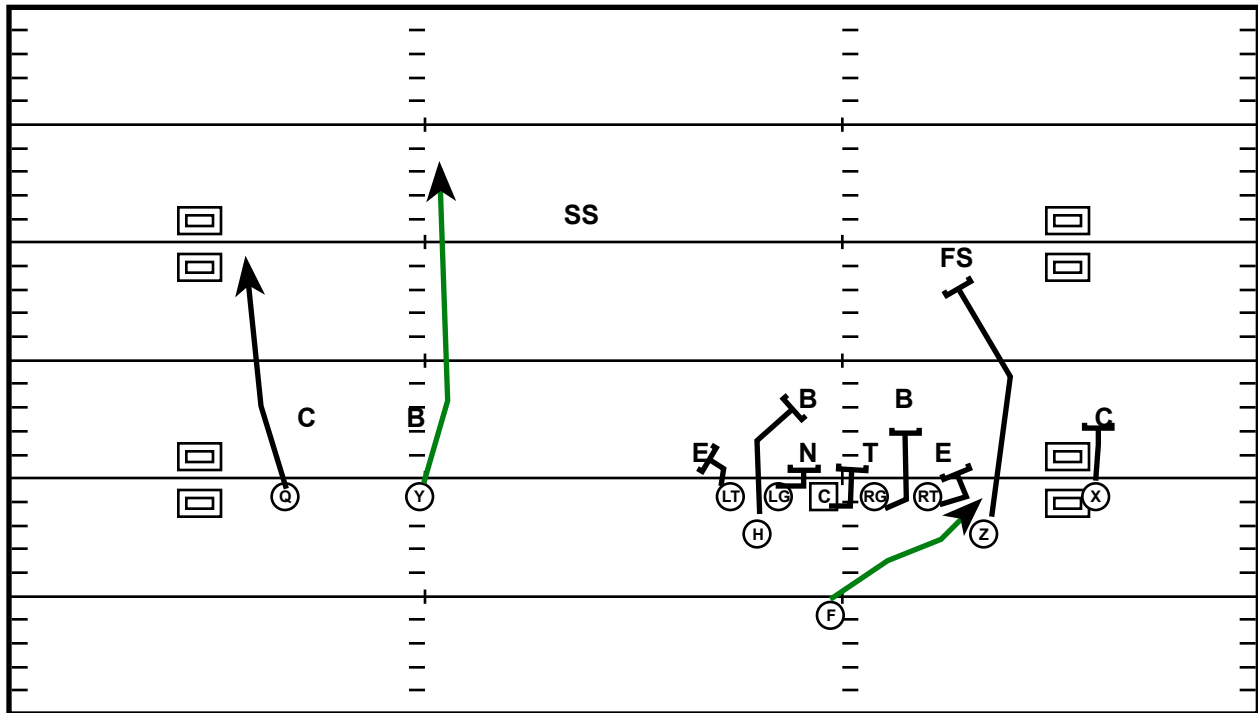

Wildcat (R) Wide Zone R

Drive	Time	D & D	Result	Score
Memphis 5	7:08 Q2	1st & 10	Run +1	20 - 14

Play Notes