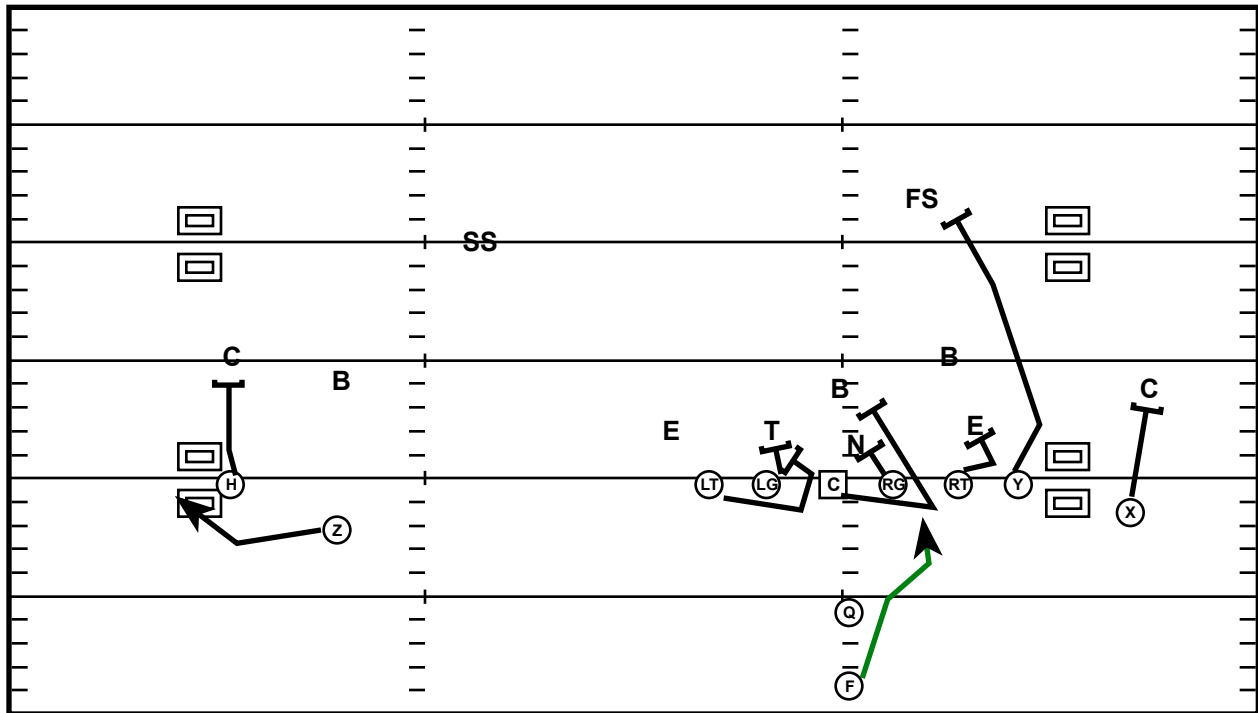

Doubles R (R) Wide Zone R

Drive	Time	D & D	Result	Score
Memphis 8	10:32 Q3	1st & 10	Run 0	30 - 17

Play Notes