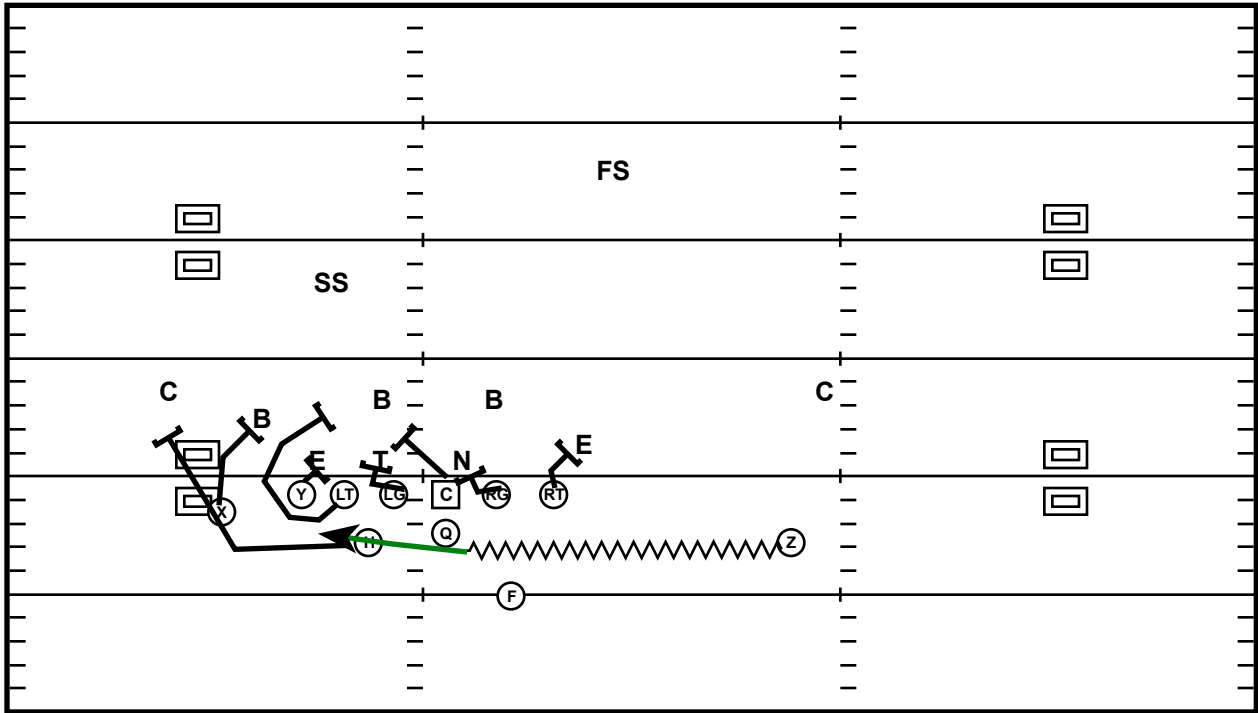

Doubles L Back (L) Jet Sweep L

Drive	Time	D & D	Result	Score
Memphis 11	15:00 Q4	2nd & 13	Run = Fumble	30 - 17

Play Notes