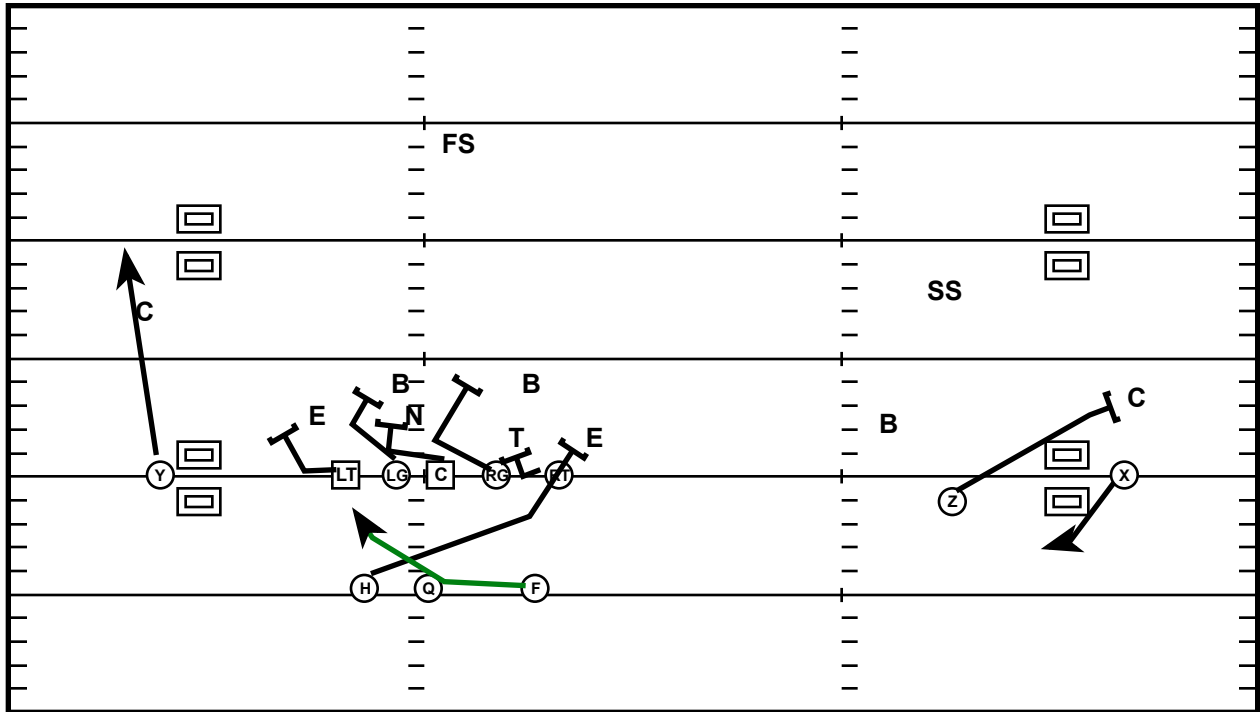

Ace R (L) Split Zone RPO L

Drive	Time	D & D	Result	Score
Memphis 9	5:45 Q3	1st & 10	Run +8	30 - 17

Play Notes