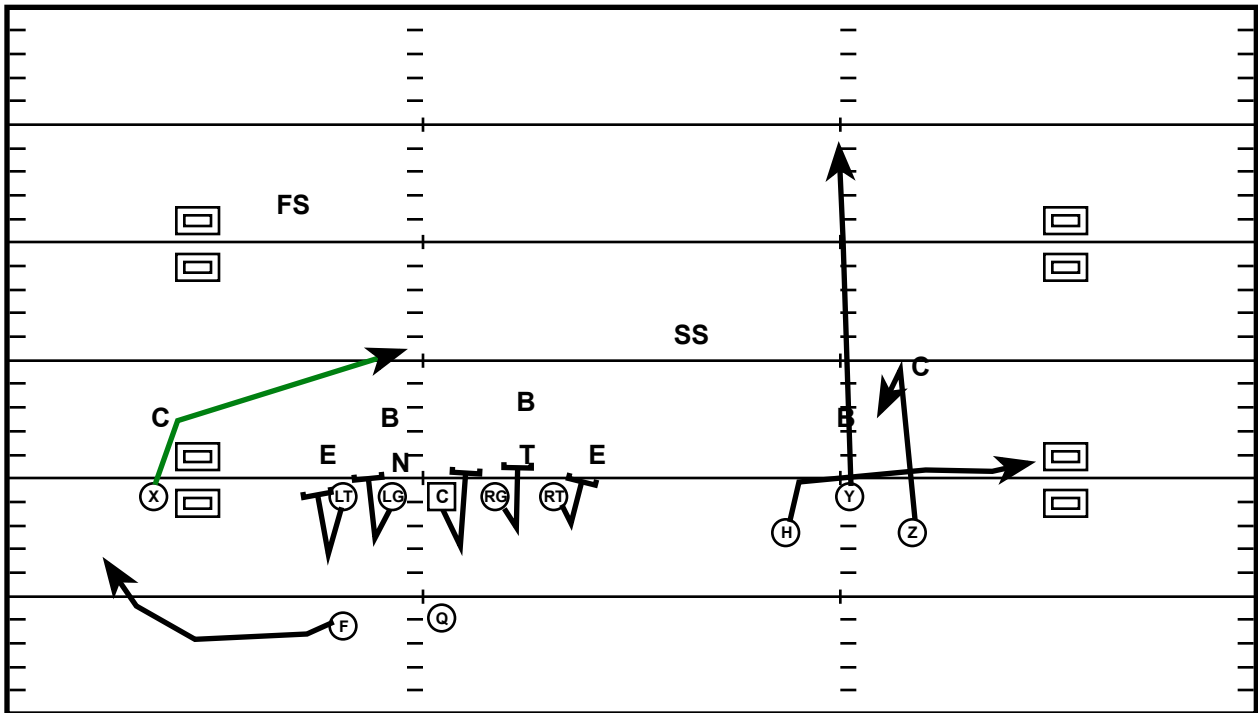

Trey R Bunch (L) 2/190

Drive	Time	D & D	Result	Score
Memphis 1	12:30 Q1	3rd & 6	Pass +8	0 - 0

Play Notes