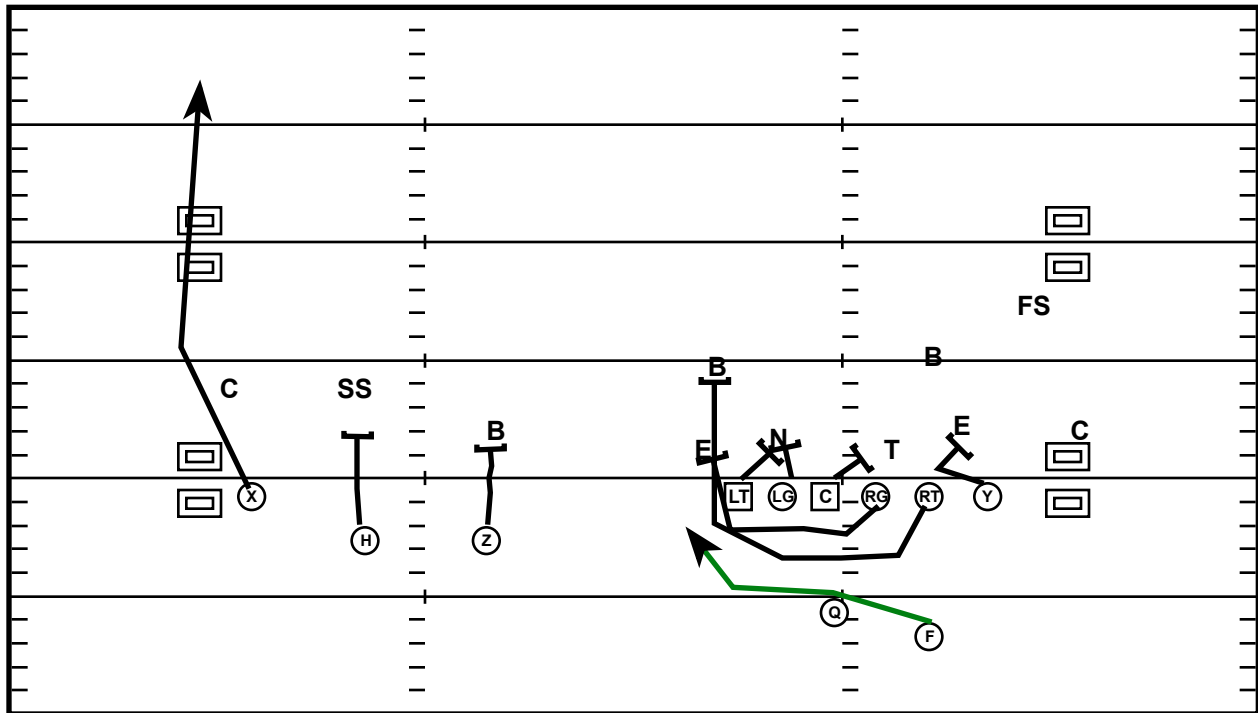

Trips L (R) Counter L

Drive	Time	D & D	Result	Score
Memphis 12	10:20 Q4	2nd & 8	Run - 4	30 - 31

Play Notes