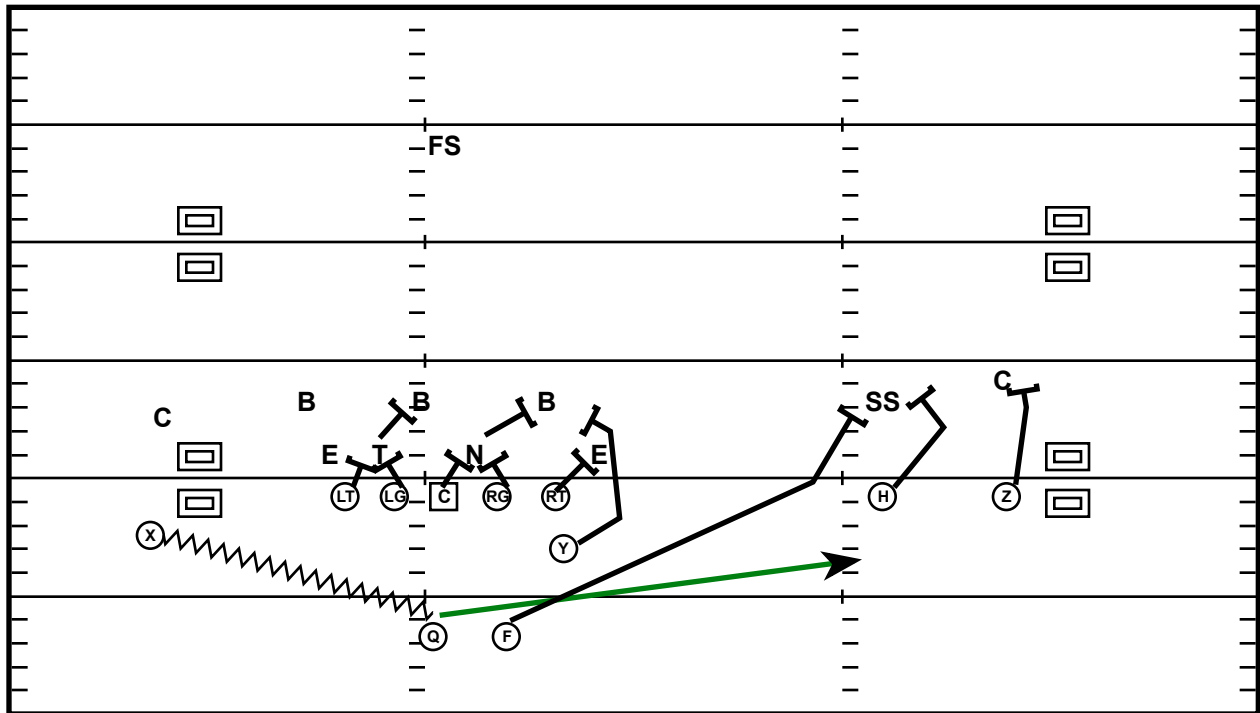

Trey R Back (L) Sweep Read

Drive	Time	D & D	Result	Score
Memphis 4	12:42 Q2	2nd & 6	Run 0	17 - 7

Play Notes