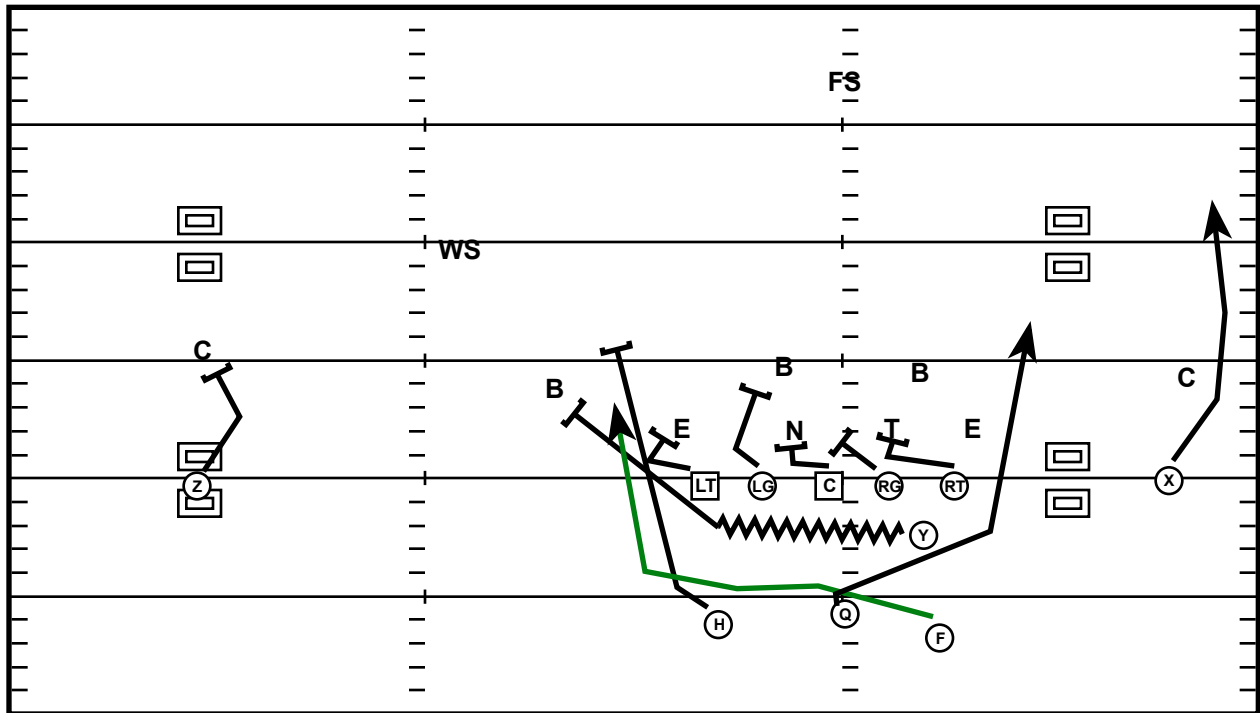

Ace R Back (R)* Stretch Read L

Drive	Time	D & D	Result	Score
Memphis 3	:08 Q1	1st & 10	Run +20 (TD)	10 - 7

Play Notes