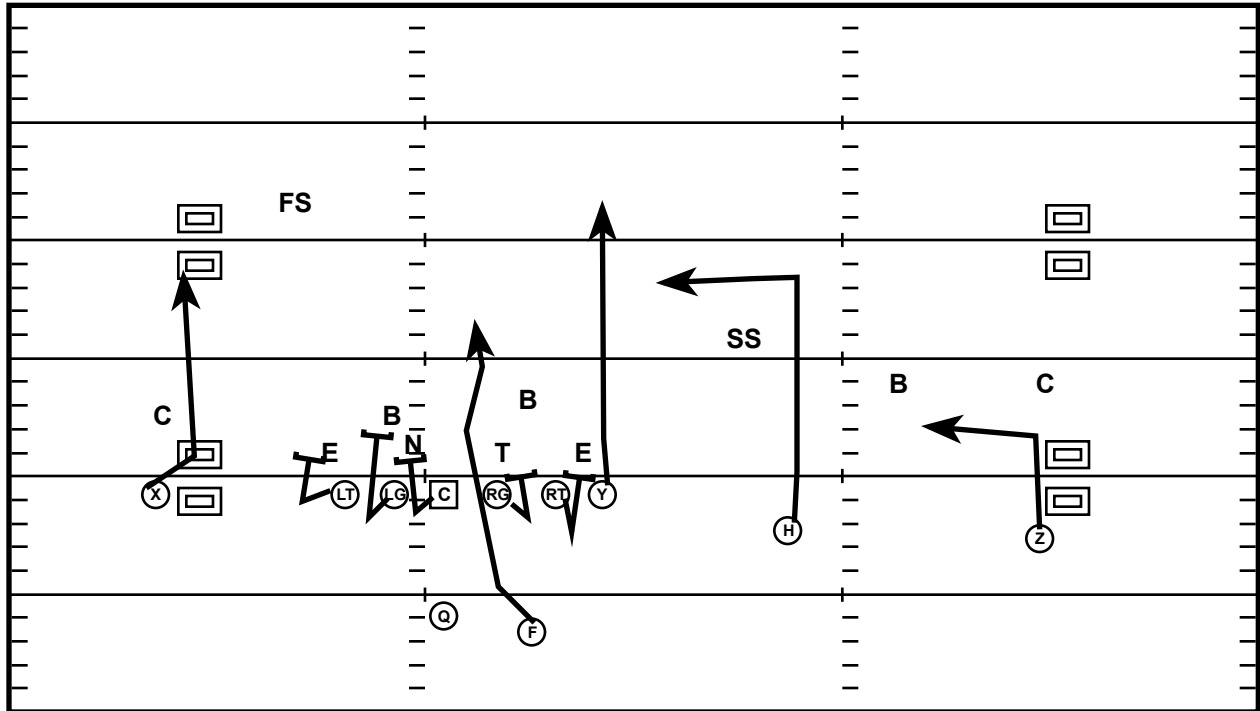

Trey R (L) 9/962

Drive	Time	D & D	Result	Score
Memphis 13	6:44 Q4	3rd & 12	Sacked	30-31

Play Notes