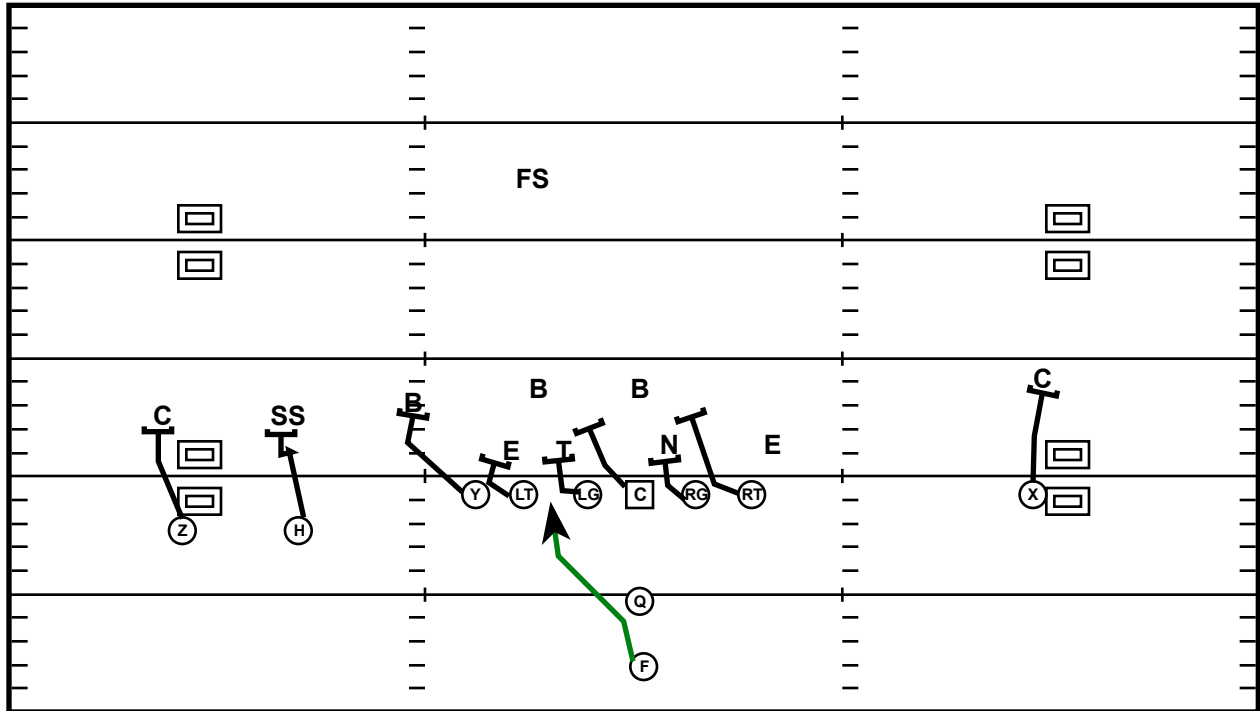

Trey L (M) Wide Zone L

Drive	Time	D & D	Result	Score
Memphis 2	5:35 Q1	1st & 10	Run 0	3 - 7

Play Notes