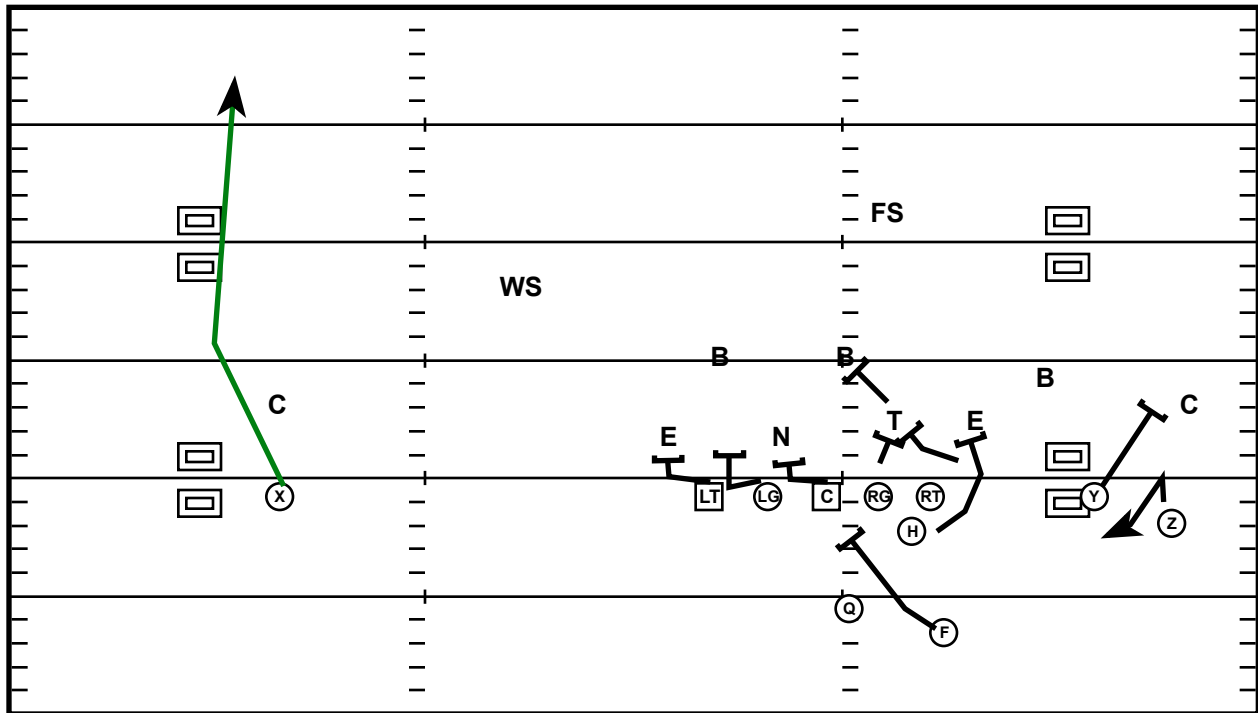

Trey R Back (R) Duo "Check 9"

Drive	Time	D & D	Result	Score
Memphis 4	11:28 Q2	2nd & 3	Pass INC	17 - 7

Play Notes