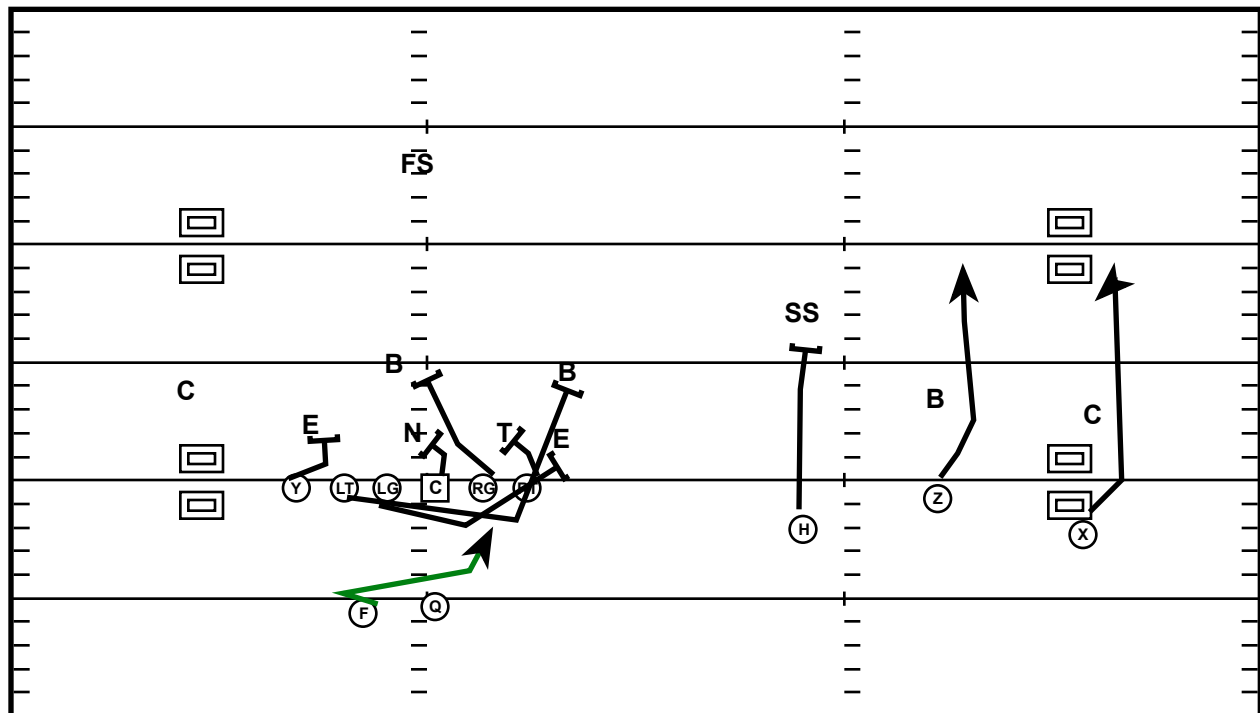

Trips R (L) Counter R

Drive	Time	D & D	Result	Score
Memphis 6	2:47 Q2	1st & 10	Run +14	23 - 14

Play Notes