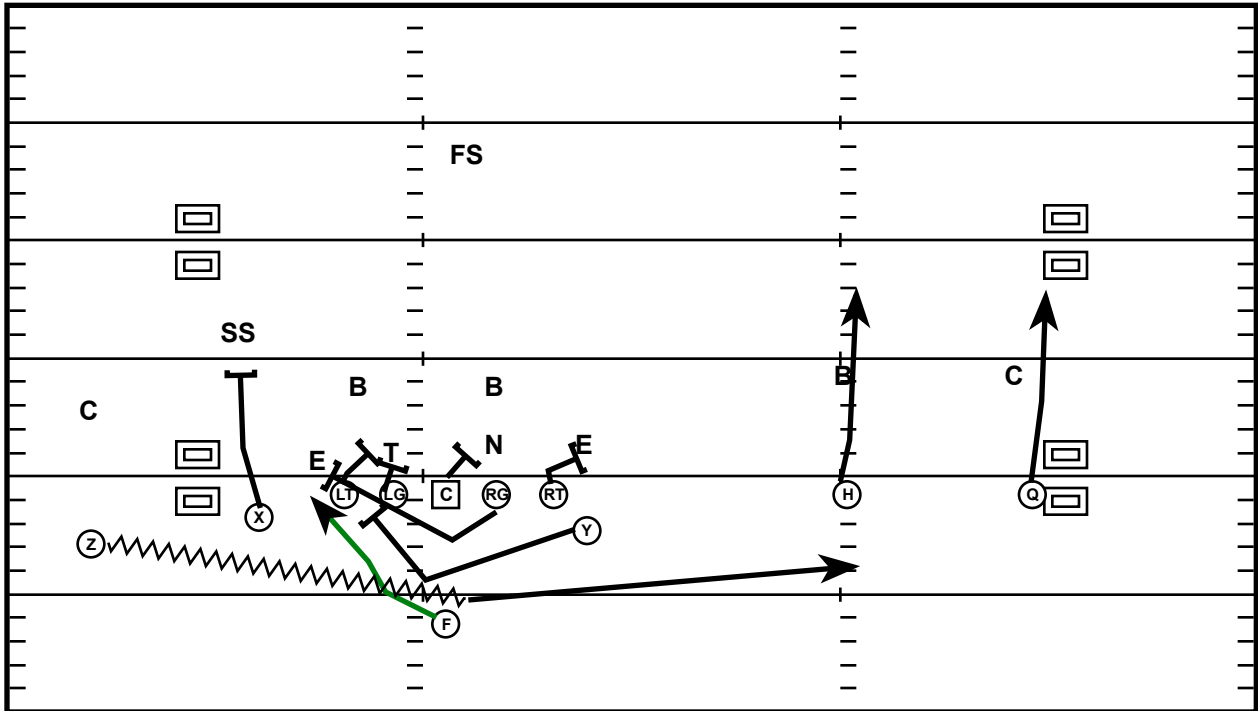

Wildcat (L) Fake Jet QB Counter

Drive	Time	D & D	Result	Score
Memphis 1	10:29 Q1	1st & 10	Run +5	0 - 0

Play Notes