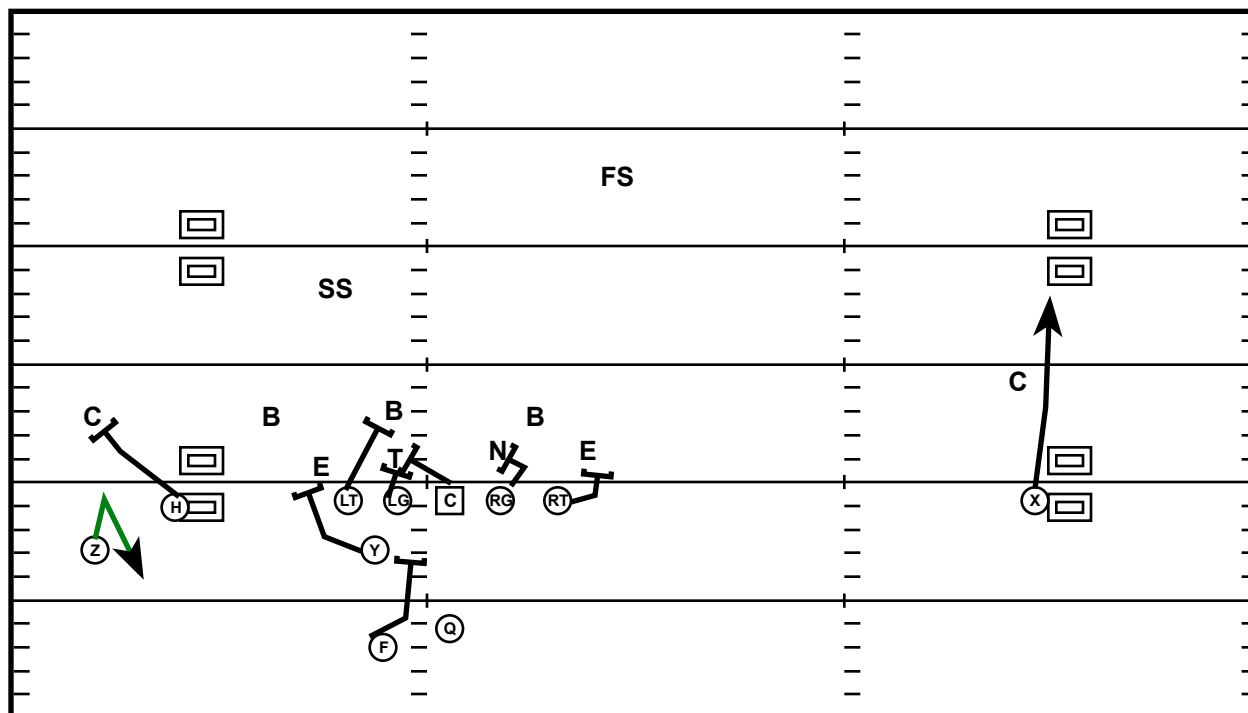

Trey L Back (L) Duo RPO

Drive	Time	D & D	Result	Score
Memphis 1	9:54 Q1	2nd & 5	Pass INC	0 - 0

Play Notes