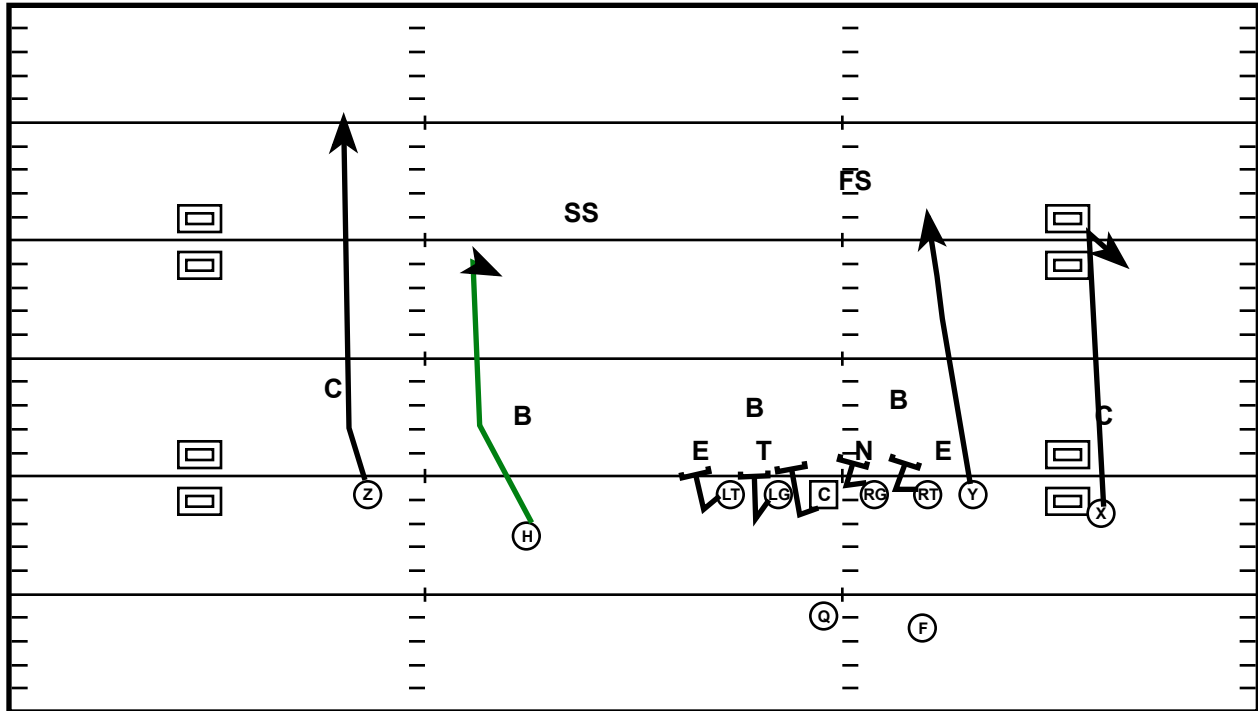

Doubles R (R) 94/95

Drive	Time	D & D	Result	Score
Memphis 14	:18 Q4	1st & 15	Pass +9	30 - 31

Play Notes