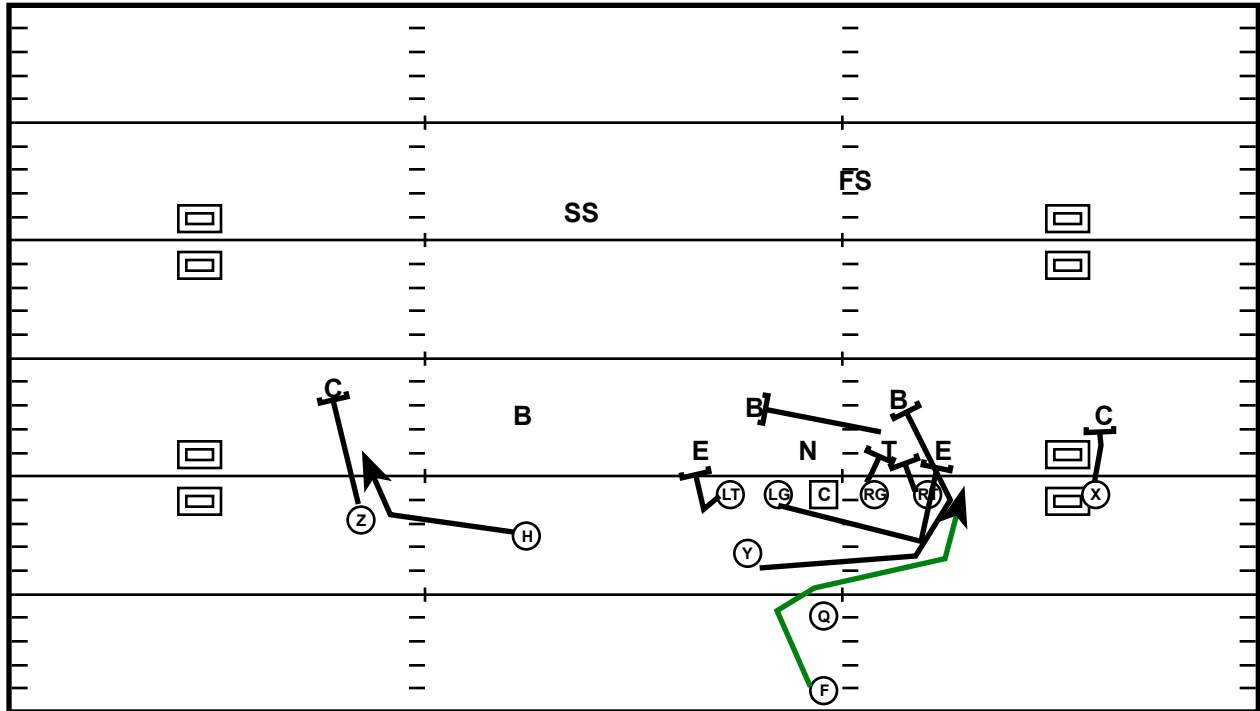

Trey L Back (R) Counter RPO

Drive	Time	D & D	Result	Score
Memphis 11	1:39 Q3	1st & 10	Run +3	30-24

Play Notes