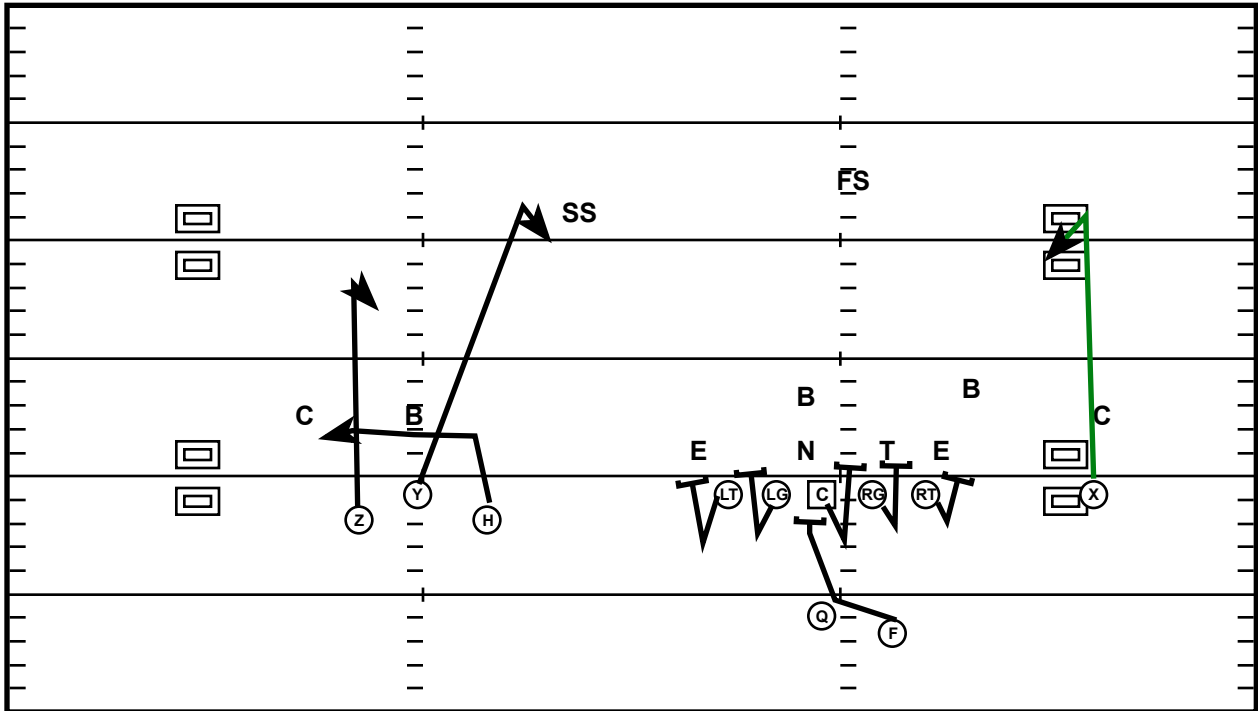

Trey L Bunch (R) Snag/Curl

Drive	Time	D & D	Result	Score
Memphis 4	12:15 Q2	3rd & 6	Pass +7	17 - 7

Play Notes