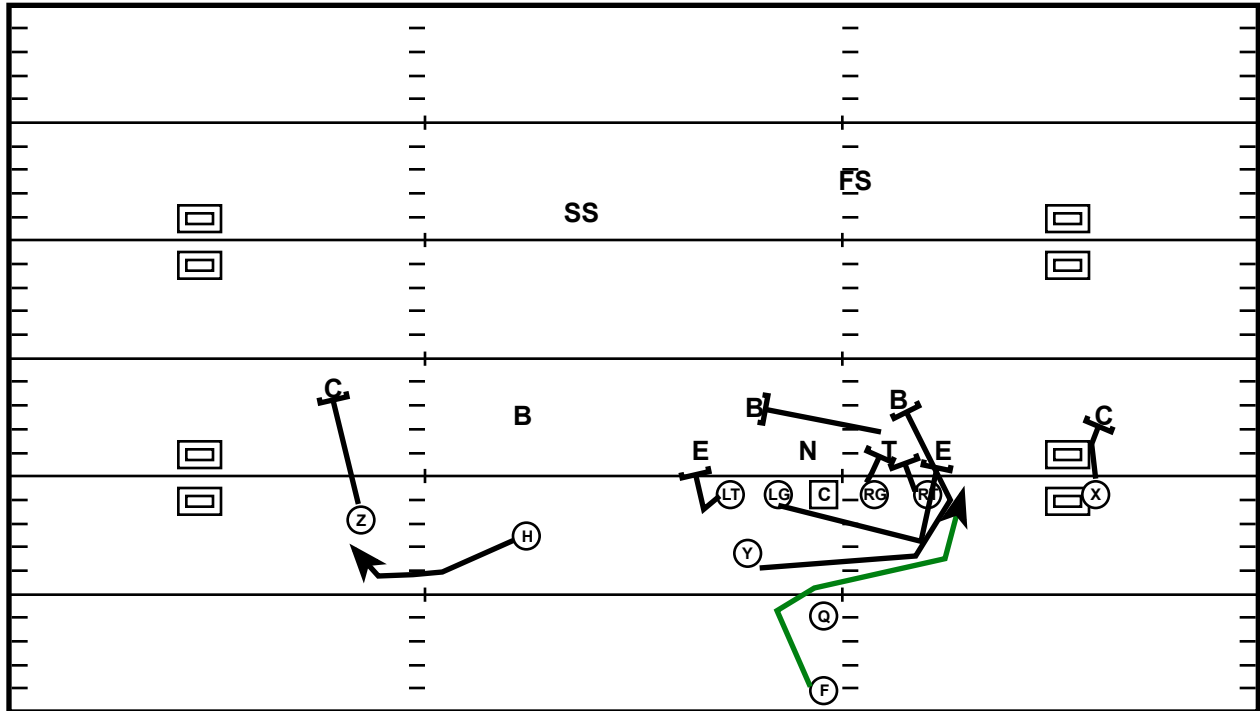

Trey L Back (R) Counter RPO

Drive	Time	D & D	Result	Score
Memphis 12	12:13 Q4	1st & 10	Run +11	30-31

Play Notes