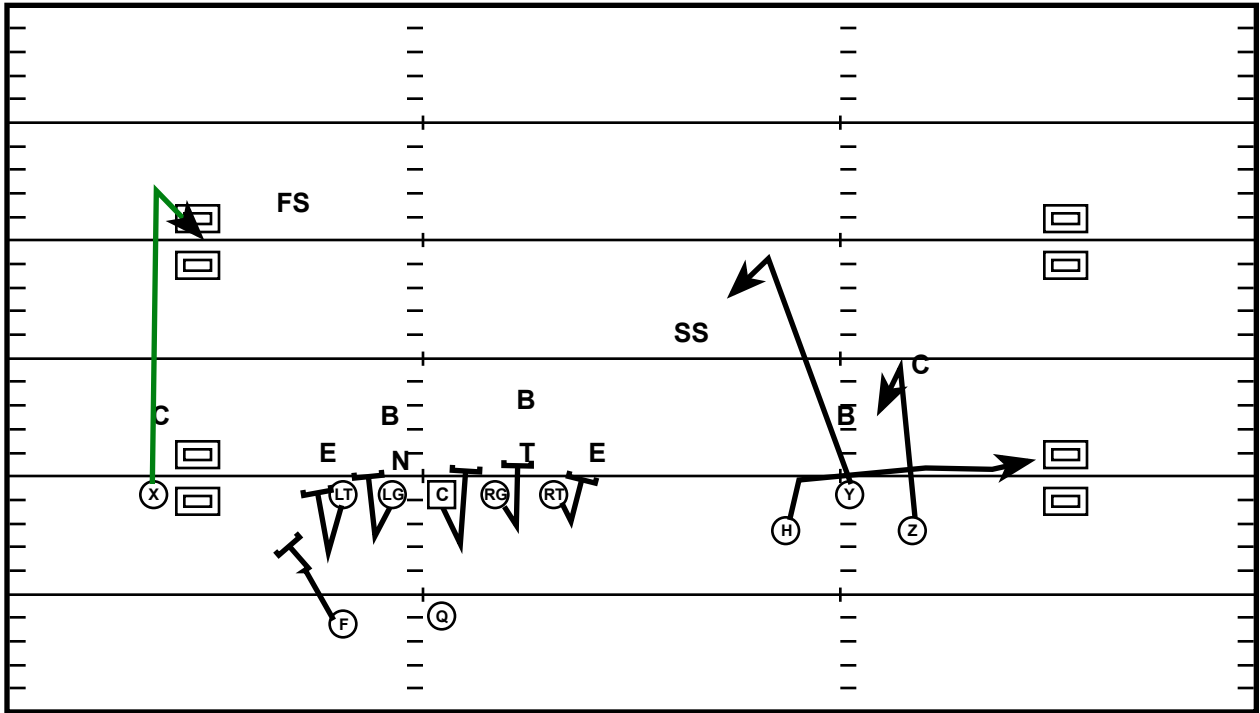

Trey R Bunch (L) 4/140

Drive	Time	D & D	Result	Score
Memphis 1	9:49 Q1	3rd & 5	Pass INC	0 - 0

Play Notes