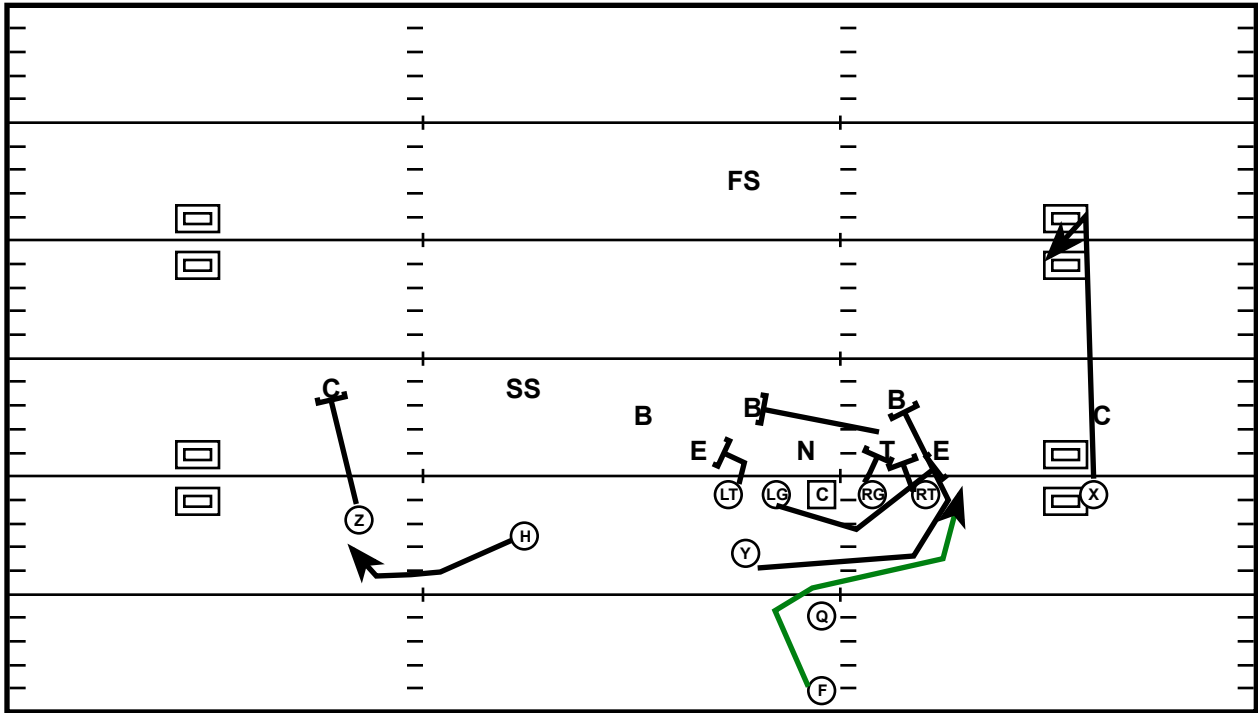

Trey L Back (R) Counter Read RPO

Drive	Time	D & D	Result	Score
Memphis 4	11:52 Q2	1st & 10	Run +7	17 - 7

Play Notes