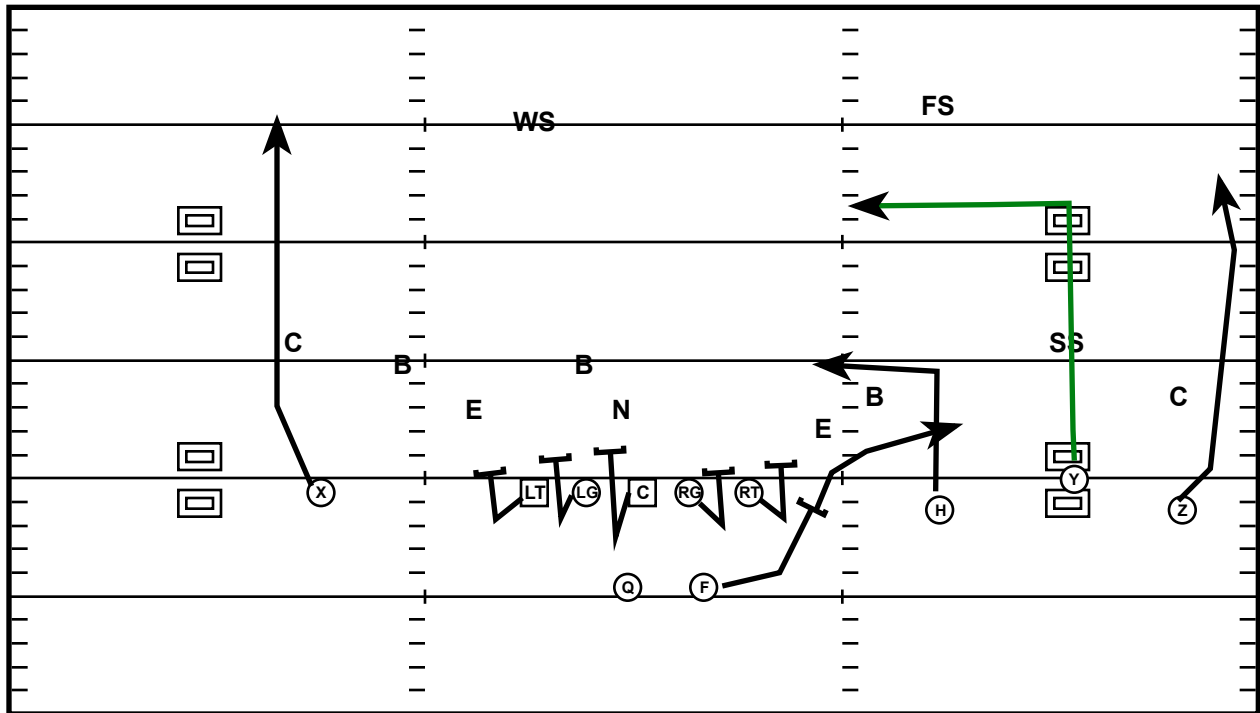

Trey R Split (M) 9/Levels

Drive	Time	D & D	Result	Score
Memphis 2	6:26 Q1	3rd & 11	Pass +10	3 - 7

Play Notes