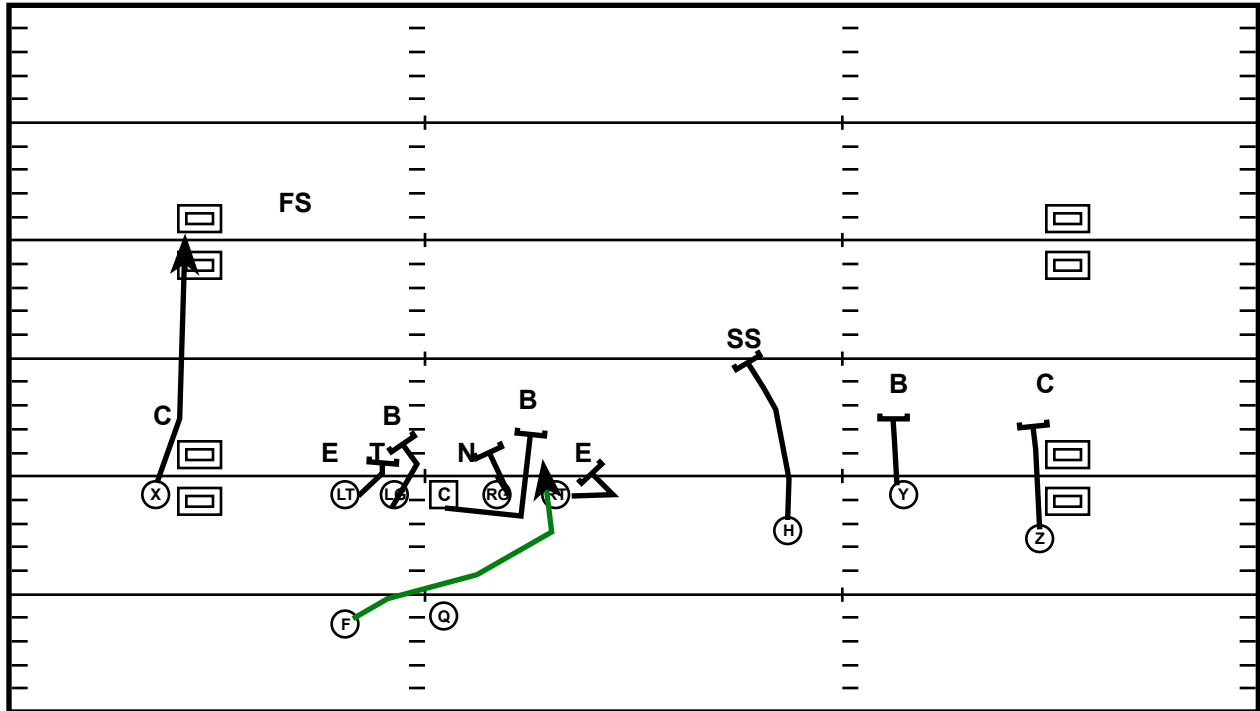

Trey R Split (L) Stretch Read R

Drive	Time	D & D	Result	Score
Memphis 1	11:28 Q1	1st & 10	Run 0	0 - 0

Play Notes