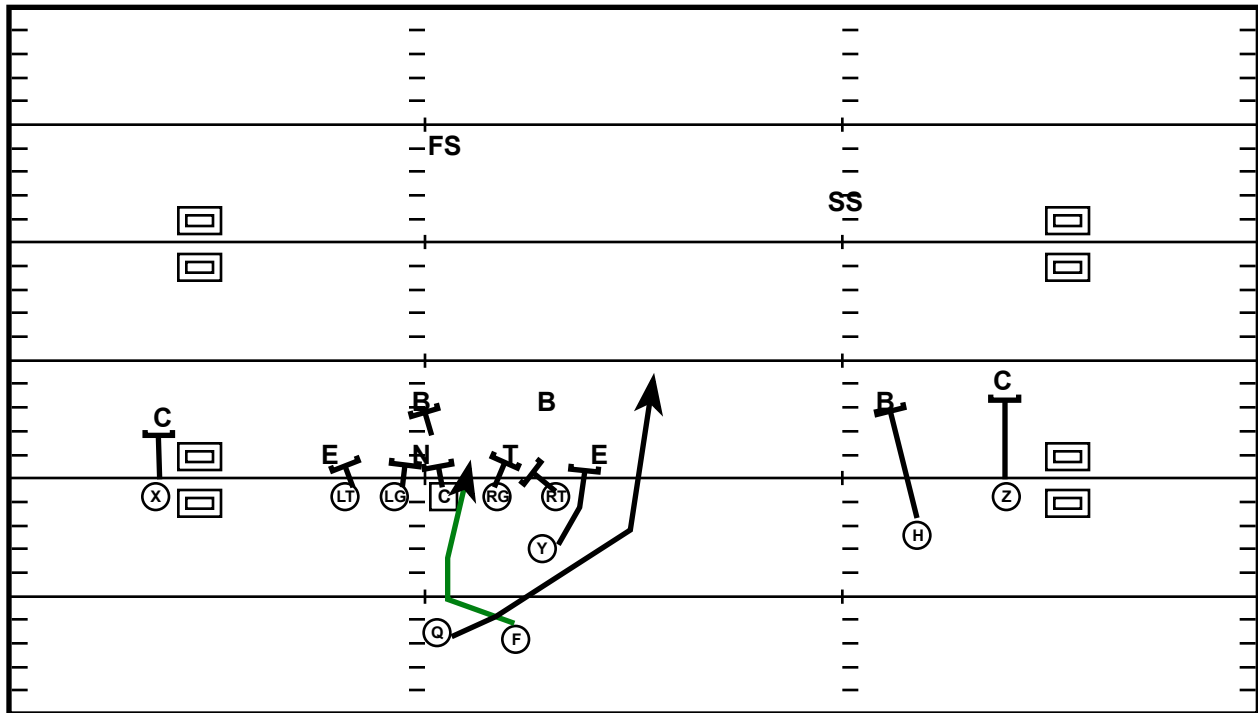

Trey R Back (L) Duo

Drive	Time	D & D	Result	Score
Memphis 3	1:34 Q1	2nd & 11	Run +4	10 - 7

Play Notes