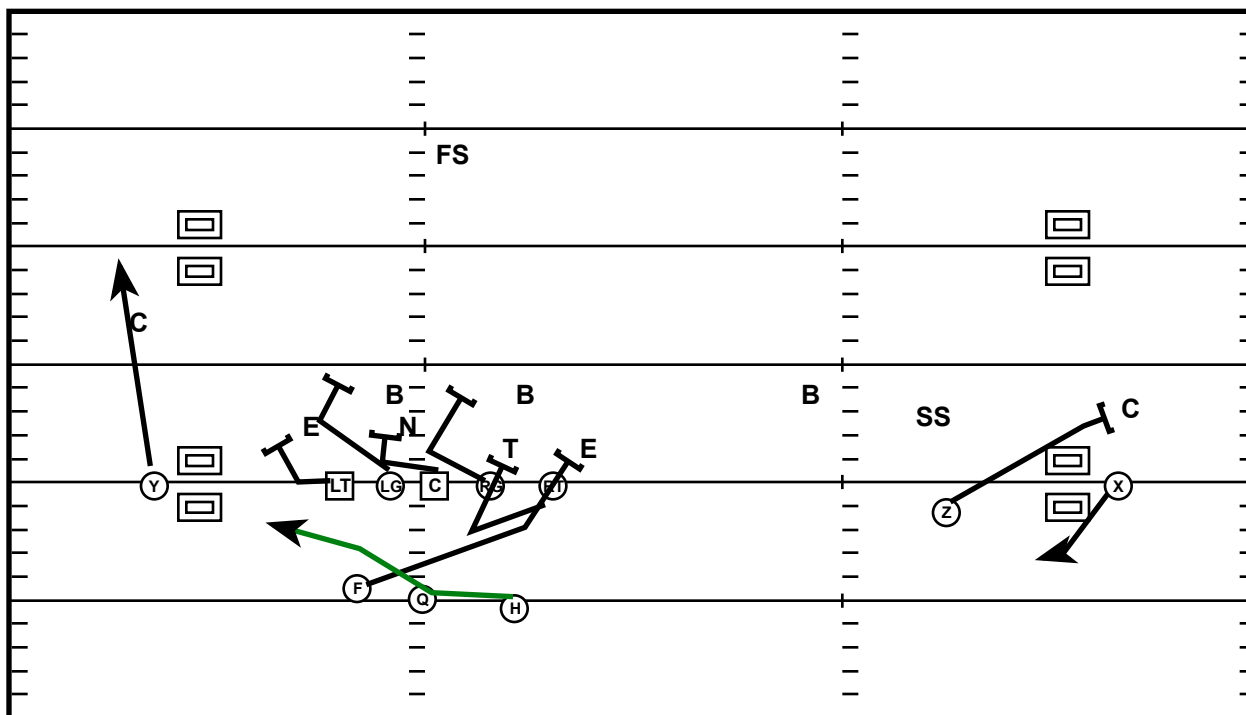

Ace R (L) Wide Zone L

Drive	Time	D & D	Result	Score
Memphis 6	2:12 Q2	1st & 10	Run +19 (TD)	23 - 14

Play Notes