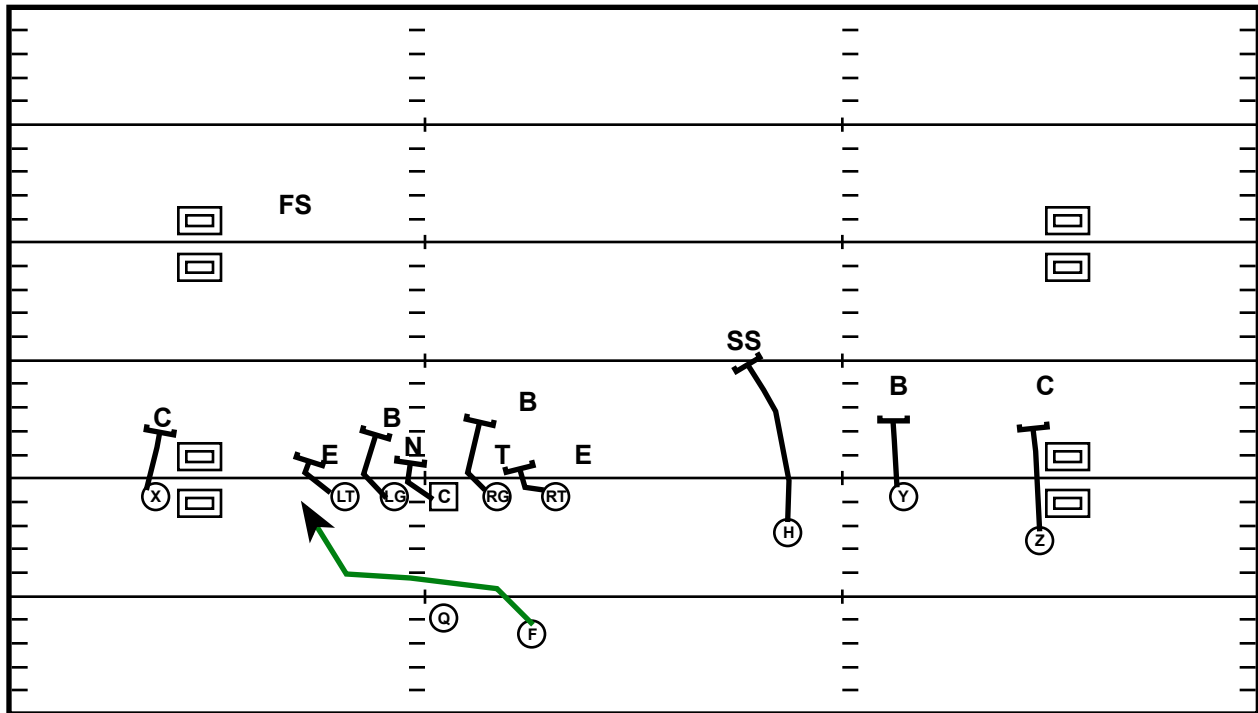

Trey R Split (L) Stretch Zone L

Drive	Time	D & D	Result	Score
Memphis 13	7:00 Q4	3rd & 2	Penalty Holding	30-31

Play Notes