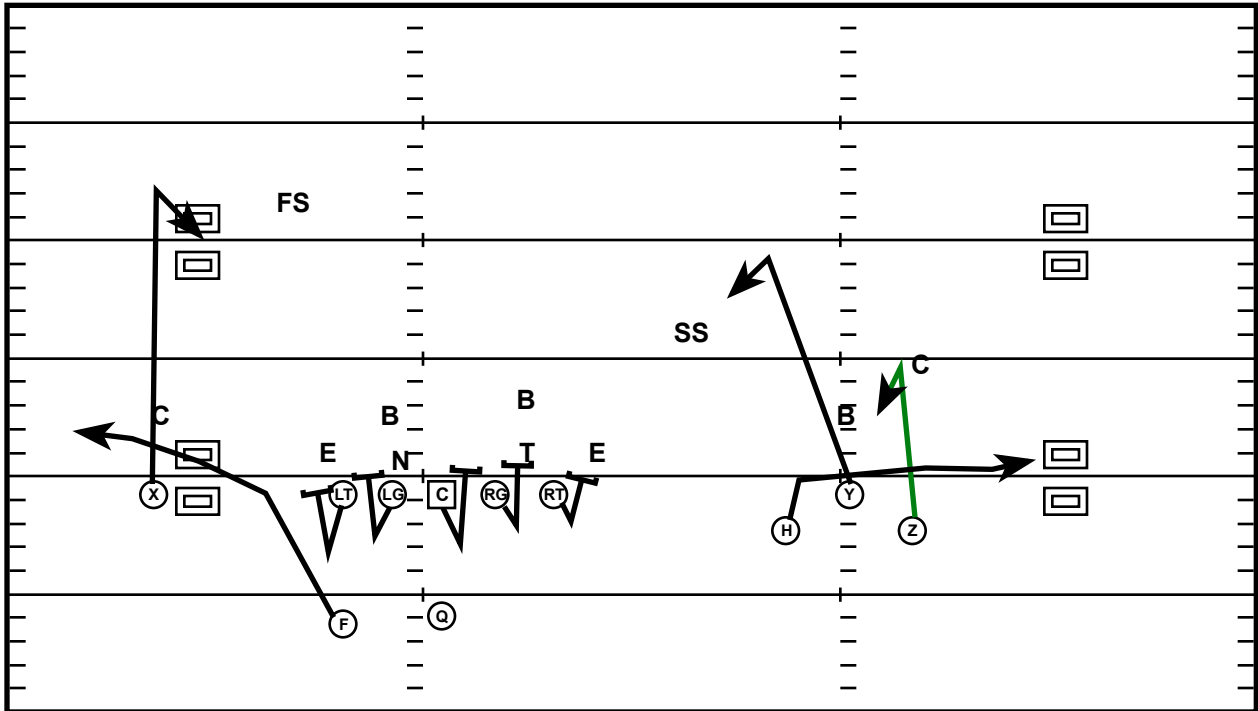

Trey R Bunch (L) 41/140

Drive	Time	D & D	Result	Score
Memphis 3	1:00 Q1	3rd & 7	Pass +13	10 - 7

Play Notes