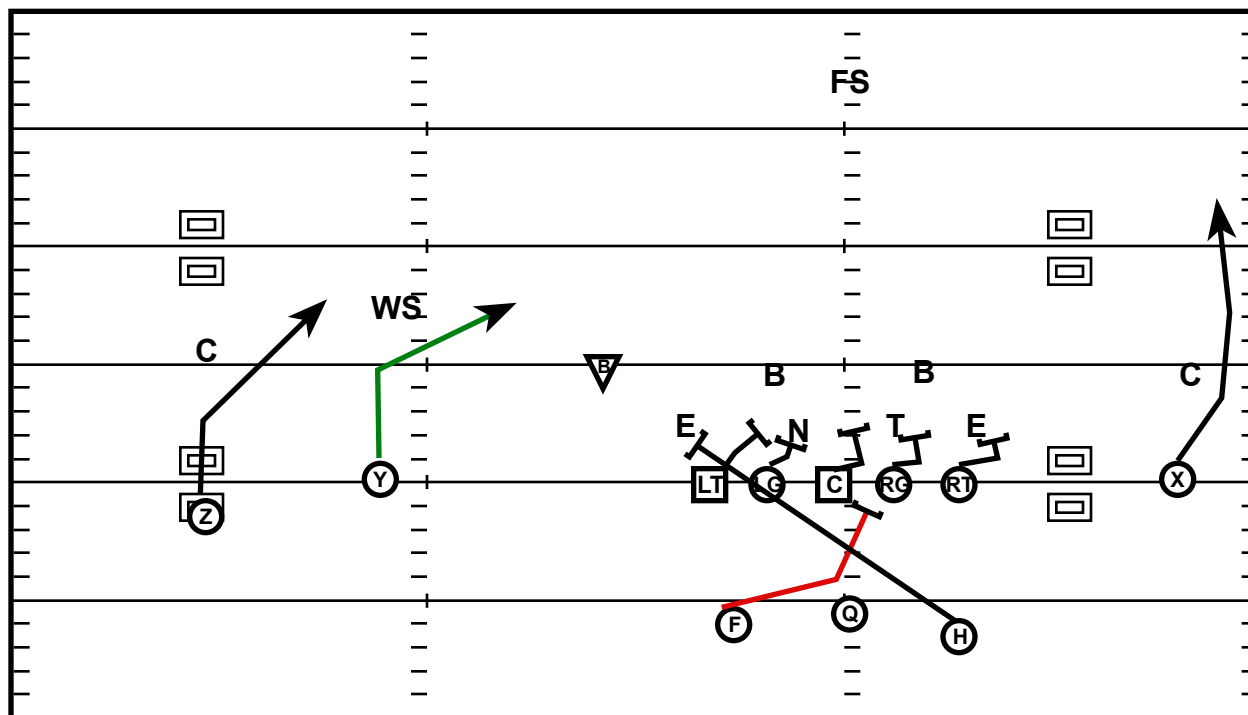

Ace L (R) Split Zone R RPO Slants

Drive	Time	D & D	Result	Score
Memphis 5	10:24 Q2	2nd & 10	Pass +11	20 - 14

Play Notes