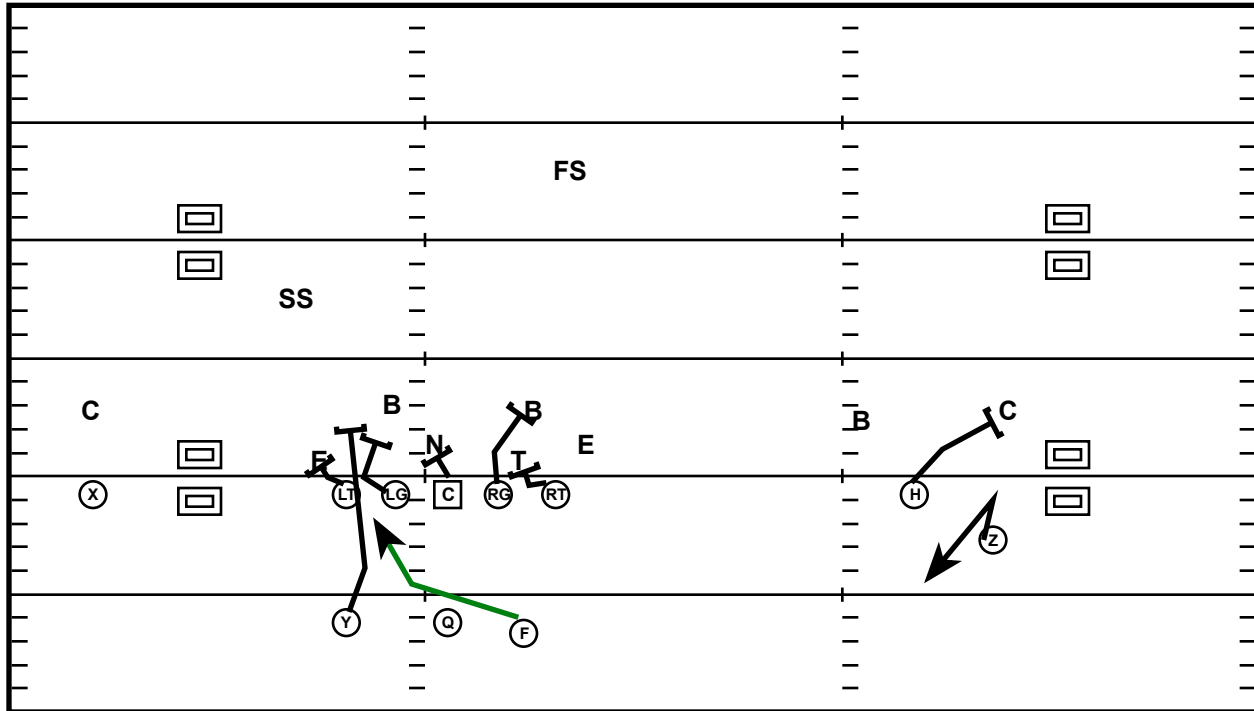

Ace R (L) Stretch Lead L

Drive	Time	D & D	Result	Score
Memphis 4	13:15 Q2	1st & 10	Run +4	17 - 7

Play Notes