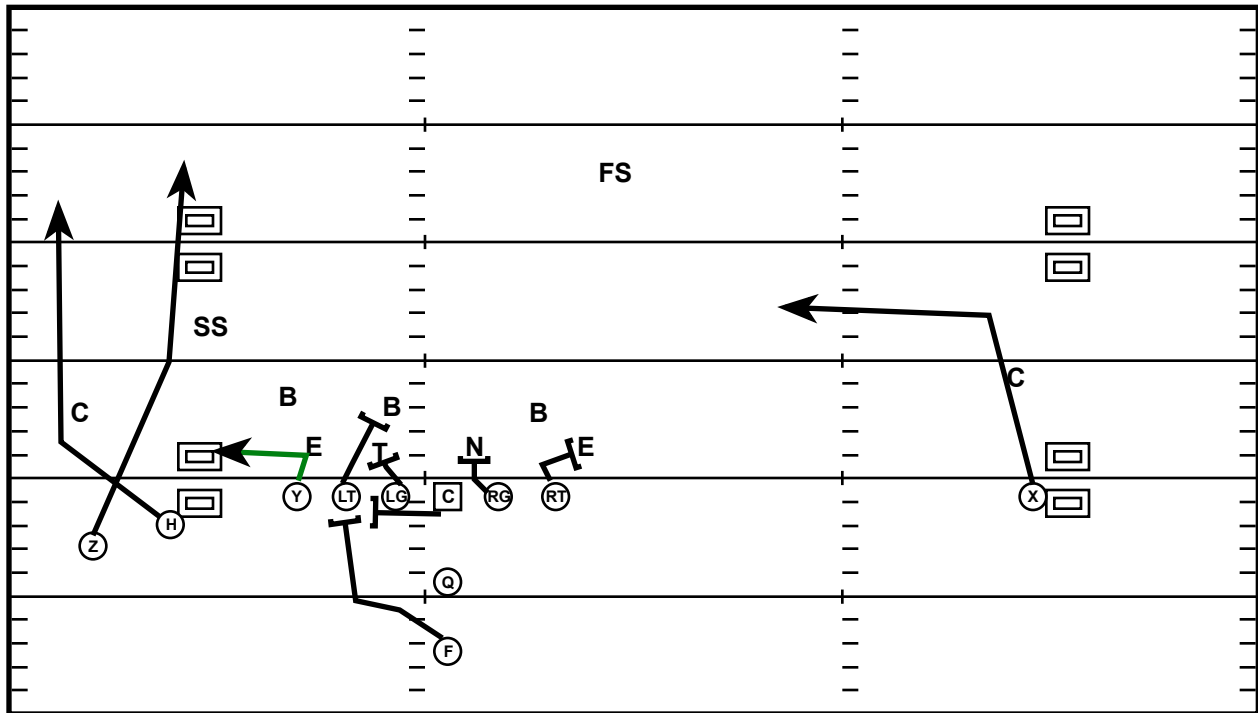

Trey L (L) Play Action Y Delay

Drive	Time	D & D	Result	Score
Memphis 2	5:15 Q1	2nd & 10	Pass INC	3 - 7

Play Notes