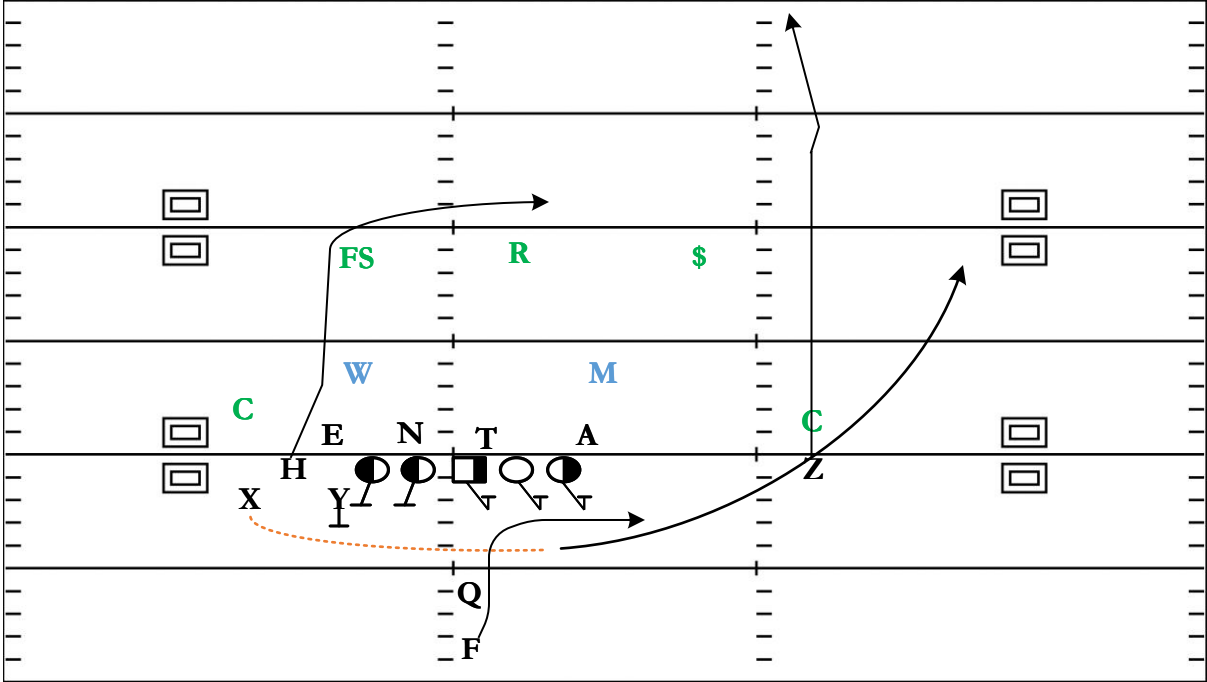

3x1 Bunch X-Smoke: PAP Corner-Post

QTR	TIME	D & D	YD LINE	HASH	SCORE
2nd	5:36	1 & 10	25	L	10 - 13

STRATEGY: Try to isolate a 1 v. 1 Match up on the DBL Move and if the coverage drops w/ it to protect themselves the Wheel will open up.

QB READS & PROGRESSION: DBL Move – Wheel – Check Down *Cheat Code to the Dig if the BND Safety cheats over for the DBL Move

X	Smoke Motion To Wheel	LT	Man Protect Defensive End
H	Inside Release Dig	LG	Man Protect 3-Tech Nose
Y	Pass protect Will to Corner Pressure	C	Slide Protect A-Gap
Z	DBL Move	RG	Slide Protect B-Gap
F	Play Action Fake To Out	RT	Slide Protect C-Gap