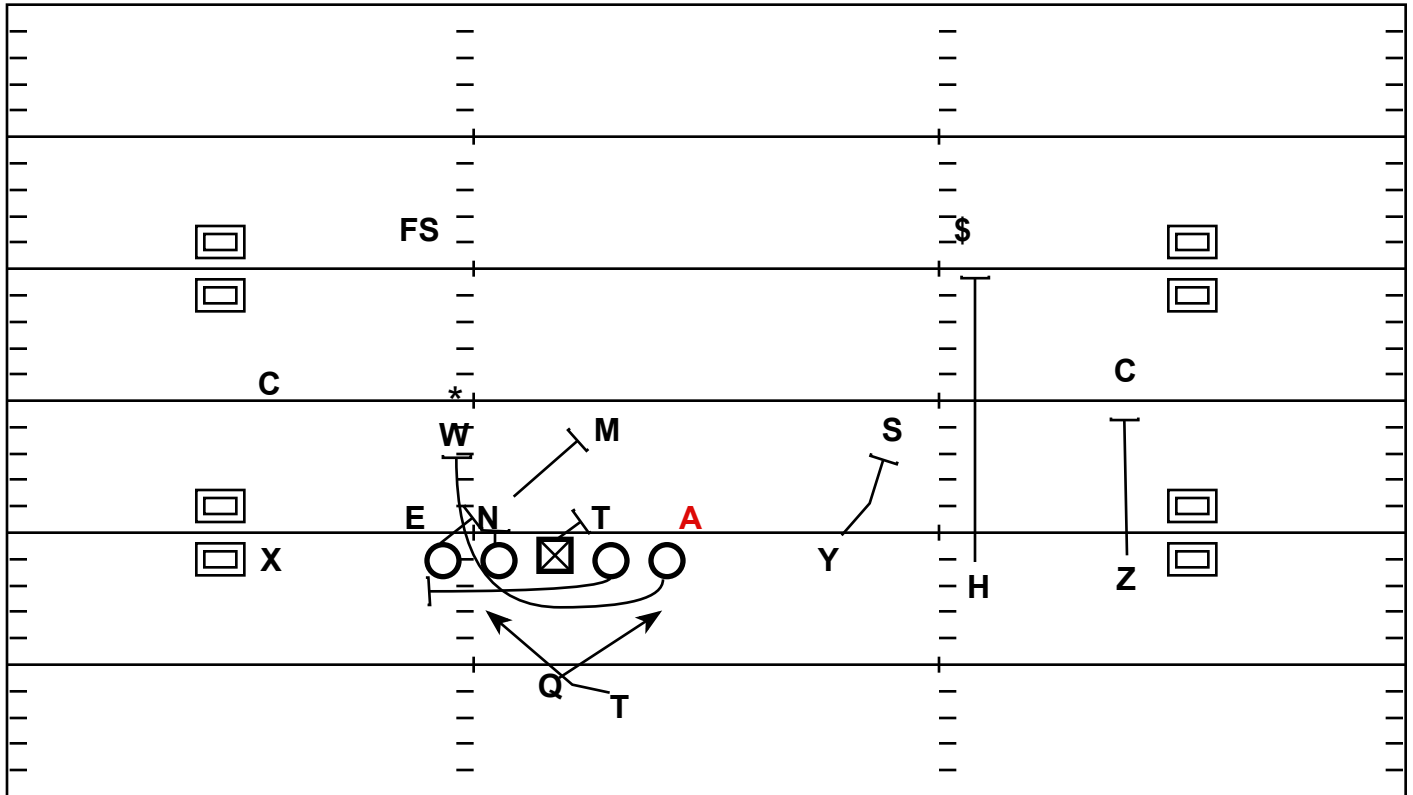

# GT Counter v. Even (Playside 3-Tech)

LT: Closed Gap Combo 3-Tech to Backside Linebacker (-1)

LG: Gap Combo 3-Tech to Backside Linebacker (-1)

C: Back Block to Shade/2i

RG: Wham, Open Pull to Kick Out C-Gap Defender (Possible Log)

RT: Wrap, Skip/Open Pull to Point