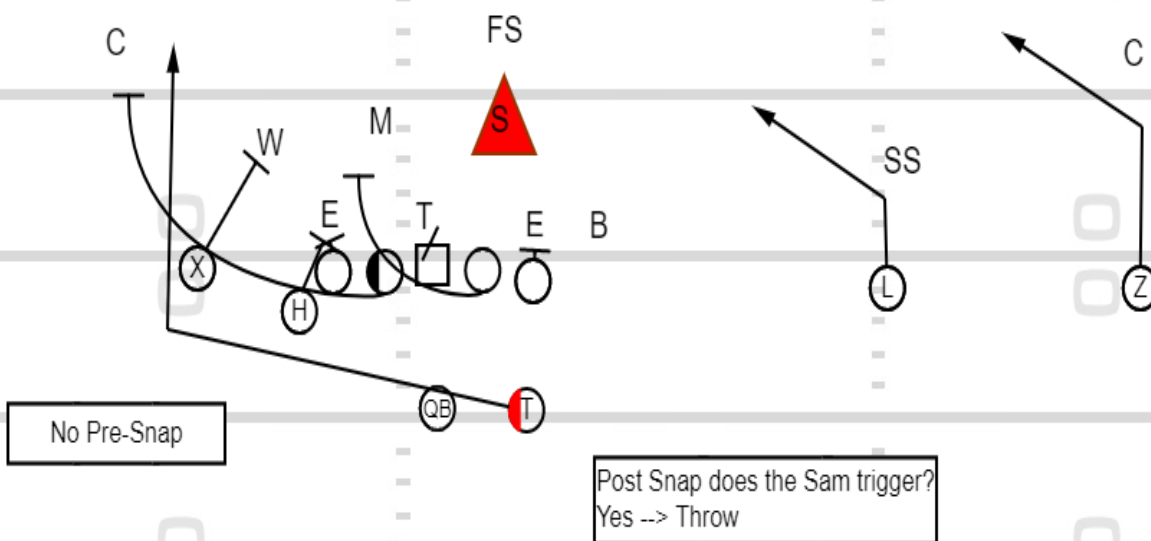

TERRANCE BANKS

***Game Tested RPOS:
Explosive Plays & Quick Game
Attachments***

Counter RPO

FS

Pre-Snap leverage

Post Snap does the SS trigger?
Yes --> Throw

Buck Sweep RPO

Zone Kick RPO

Seam-Fin RPO

Pre-Snap if you get field pressure

Mike fills read boundary!
Post snap

Slant-Zone RPO

Pre-Snap if you get field pressure

Mike fills read boundary!
Post snap

Zone Stick (H) RPO