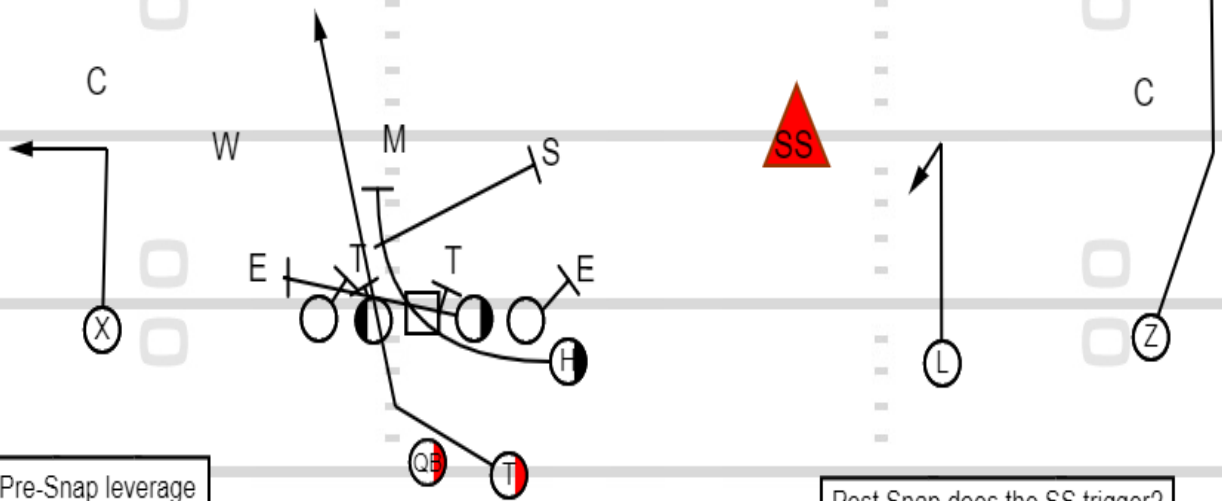

TERRANCE BANKS

***Game Tested RPOS:
Explosive Plays & Quick Game
Attachments***

Counter RPO

FS

Pre-Snap leverage

Post Snap does the SS trigger?
Yes --> Throw

Buck Sweep RPO

Zone Kick RPO

Seam-Fin RPO

Pre-Snap if you get field pressure

Mike fills read boundary!
Post snap

Slant-Zone RPO

Pre-Snap if you get field pressure

Mike fills read boundary!
Post snap

Zone Stick (H) RPO