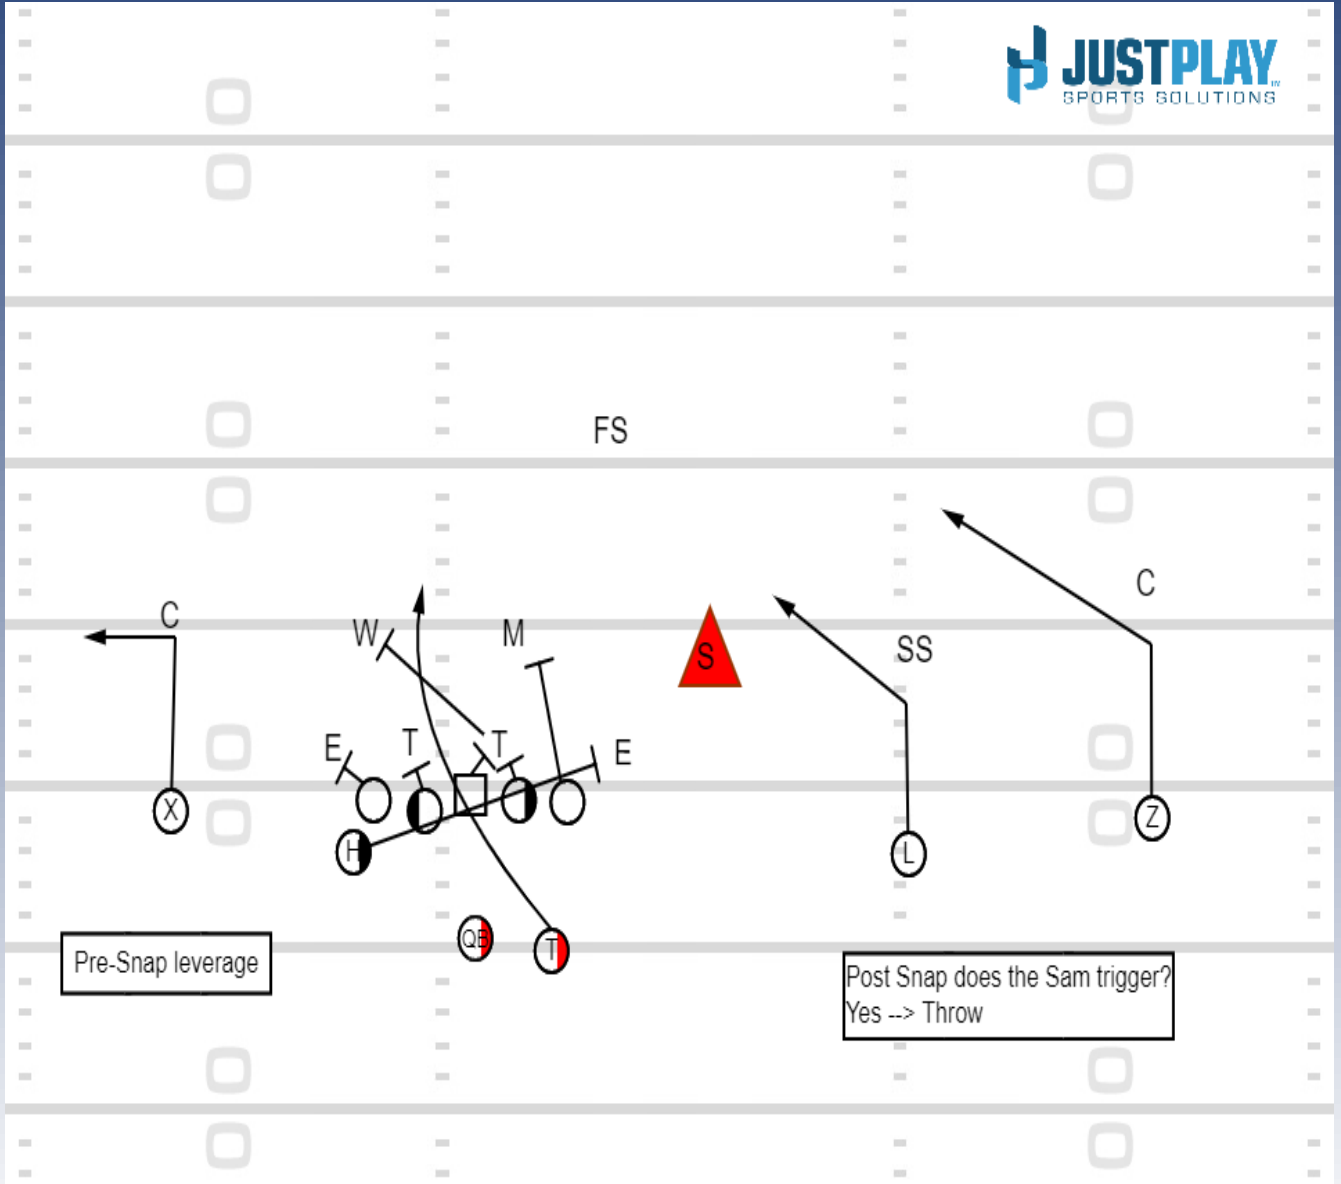

TERRANCE BANKS

***Game Tested RPOS:
Explosive Plays & Quick Game
Attachments***

Counter RPO

FS

Pre-Snap leverage

Post Snap does the SS trigger?
Yes --> Throw

Buck Sweep RPO

Zone Kick RPO

Seam-Fin RPO

Pre-Snap if you get field pressure

Mike fills read boundary!
Post snap

Slant-Zone RPO

Pre-Snap if you get field pressure

Mike fills read boundary!
Post snap

Zone Stick (H) RPO