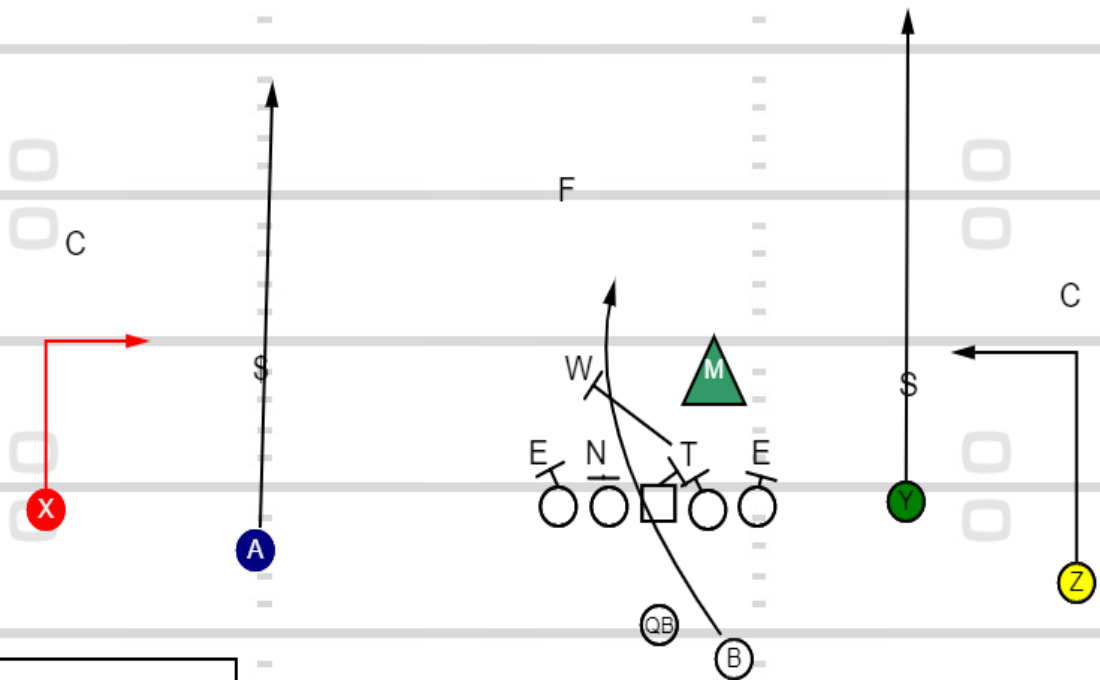

TERRANCE BANKS

***Game Tested RPOS:
Explosive Plays & Quick Game
Attachments***

Counter RPO

FS

Pre-Snap leverage

Post Snap does the SS trigger?
Yes --> Throw

Buck Sweep RPO

Zone Kick RPO

Seam-Fin RPO

Pre-Snap if you get field pressure

Mike fills read boundary!
Post snap

Slant-Zone RPO

Pre-Snap if you get field pressure

Mike fills read boundary!
Post snap

Zone Stick (H) RPO