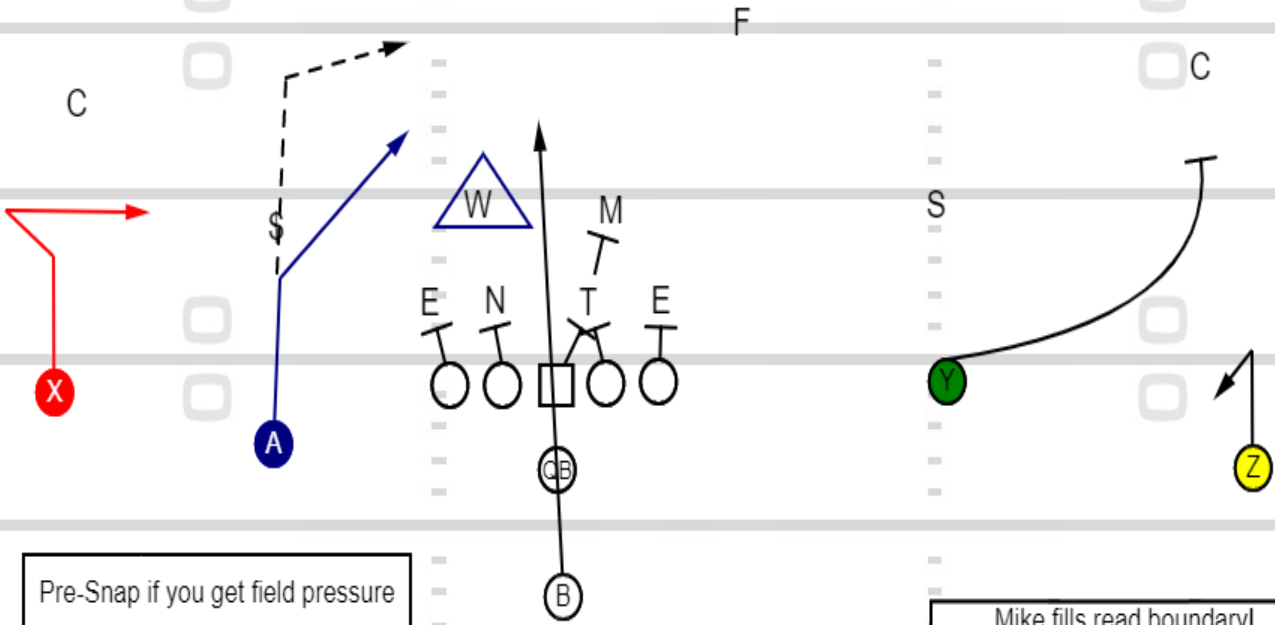

Seam-Fin RPO

Pre-Snap if you get field pressure

Mike fills read boundary!
Post snap

Slant-Zone RPO

Pre-Snap if you get field pressure

Mike fills read boundary!
Post snap

Zone Stick (H) RPO