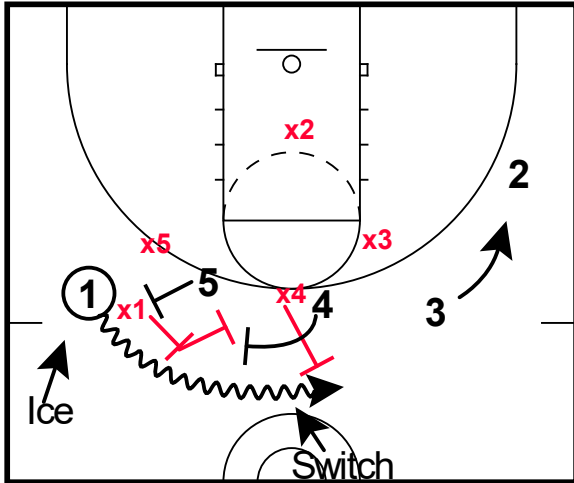

Texas Tech Defense

Ice Ball Screen (Switch 1-5/Help on Baseline Drive)

Ice side ball screen
Switch on all ball screens

Ice Ball Screen (Switch 1-5/Help on Baseline Drive)

X2 (Moretti) helps on baseline drive
X4 rotates down
X3 rotates across