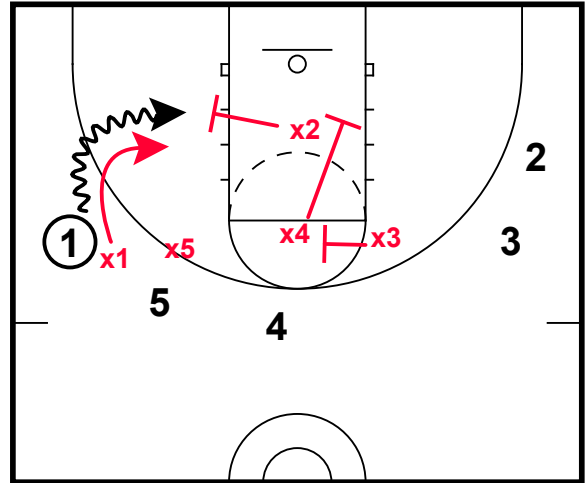

Texas Tech Defense

Ice Ball Screen (Switch 1-5/Help on Baseline Drive)

Ice side ball screen
Switch on all ball screens

Ice Ball Screen (Switch 1-5/Help on Baseline Drive)

X2 (Moretti) helps on baseline drive
X4 rotates down
X3 rotates across