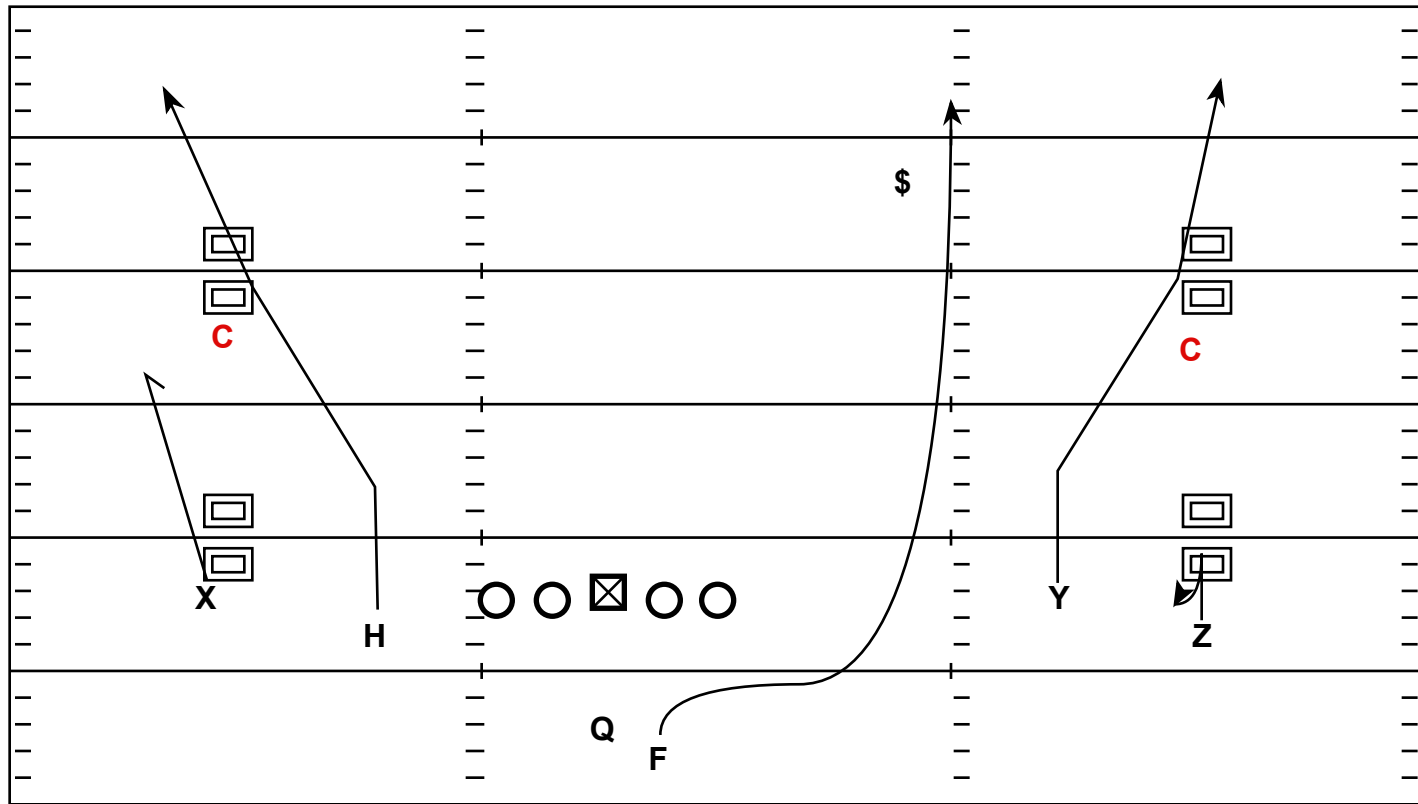

2x2 Slot-Fade RB Seam

QB: Read Base Smash before moving onto a read on the \$

X: Witch Route, Hitch with Width

H: Slot-Fade

Y: Slot-Fade

Z: Now

RB: Check Protect, TaT Checkdown