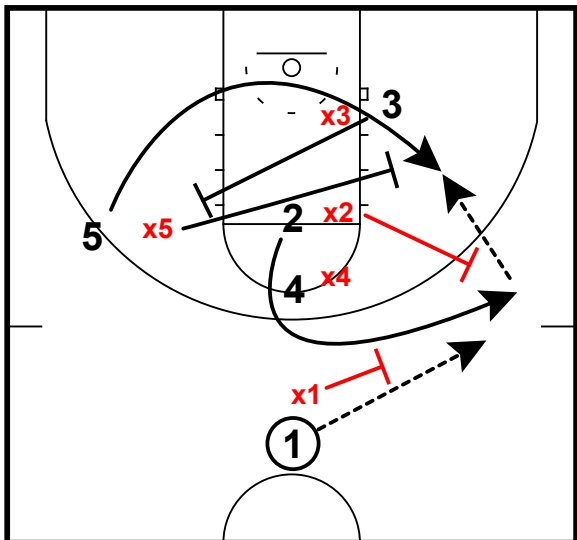

Baylor Defense

Baylor vs Kansas State

Force Initial Catch Far Out/3/4 Post/No Middle

X2 forces catch high
X5 gets over cross screen and 3/4 the post
No middle