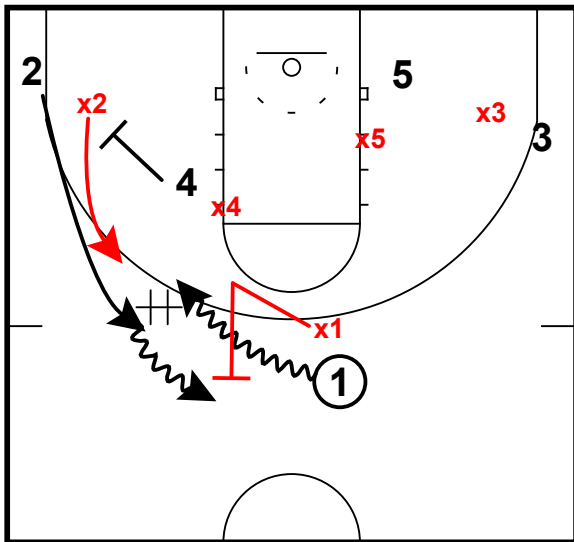

Baylor Defense

Baylor vs Kansas State

Blob Defense/Switch Dribble Hand Off

X5 opens up to allow X3 to get through screen

Blob Defense/Switch Dribble Hand Off

X1 gets through down screen set by 5

Blob Defense/Switch Dribble Hand Off

X2 fights over the top of pin down
X1 and X2 switch on DHO