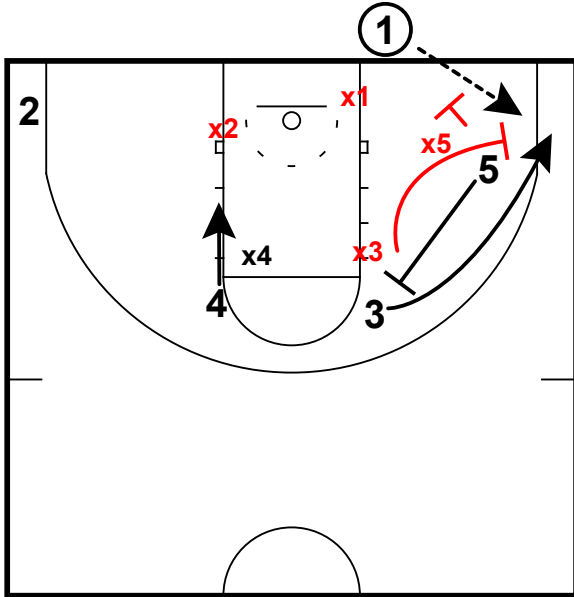

Baylor Defense

Baylor vs Kansas State

Blob Defense/Switch Dribble Hand Off

X5 opens up to allow X3 to get through screen

Blob Defense/Switch Dribble Hand Off

X1 gets through down screen set by 5

Blob Defense/Switch Dribble Hand Off

X2 fights over the top of pin down
X1 and X2 switch on DHO