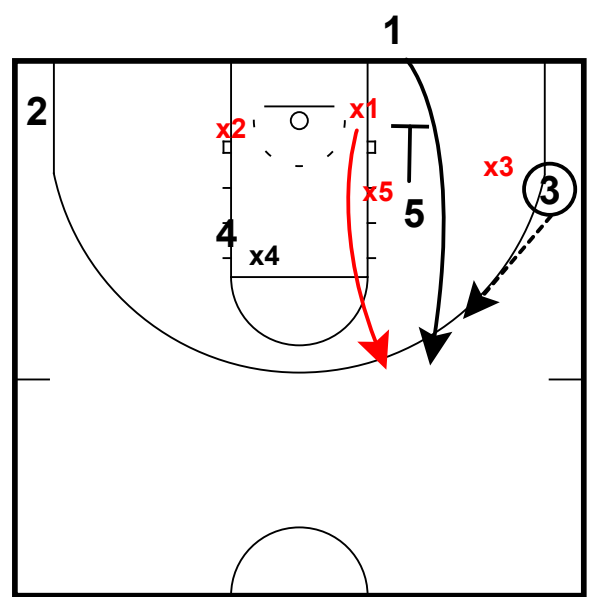

Baylor Defense

Baylor vs Kansas State

Blob Defense/Switch Dribble Hand Off

X5 opens up to allow X3 to get through screen

Blob Defense/Switch Dribble Hand Off

X1 gets through down screen set by 5

Blob Defense/Switch Dribble Hand Off

X2 fights over the top of pin down
X1 and X2 switch on DHO