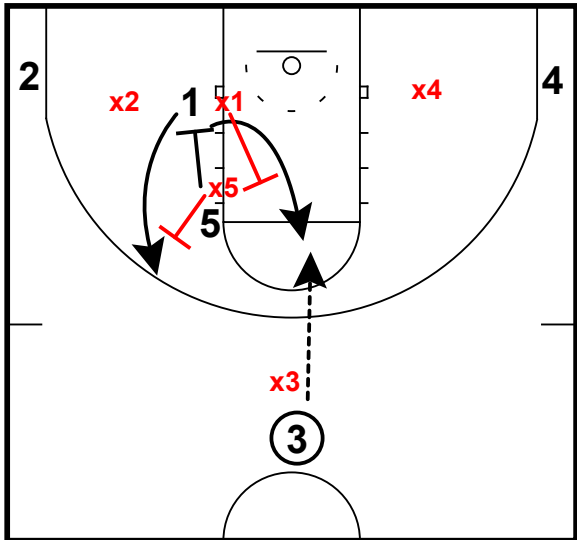

## Baylor vs Kansas State

Switch Down Screen/Deny 1st Pass

X1 and X5 switch on down screens  
Pass to wing is denied

Switch Down Screen/Deny 1st Pass

Switch on exchanges  
Help on middle drive