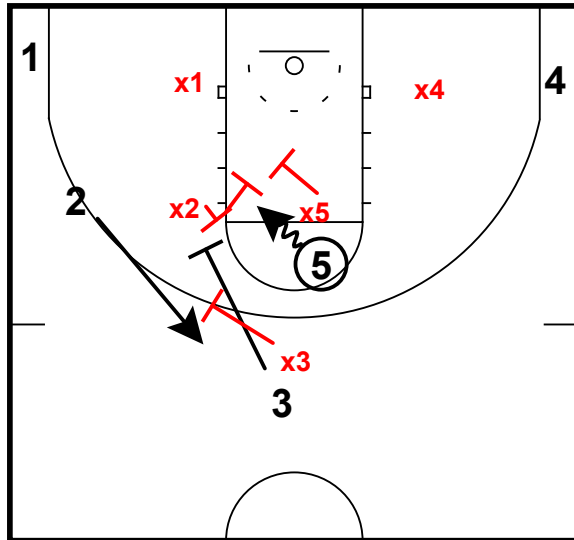

## Baylor vs Kansas State

Switch Down Screen/Deny 1st Pass

X1 and X5 switch on down screens  
Pass to wing is denied

Switch Down Screen/Deny 1st Pass

Switch on exchanges  
Help on middle drive