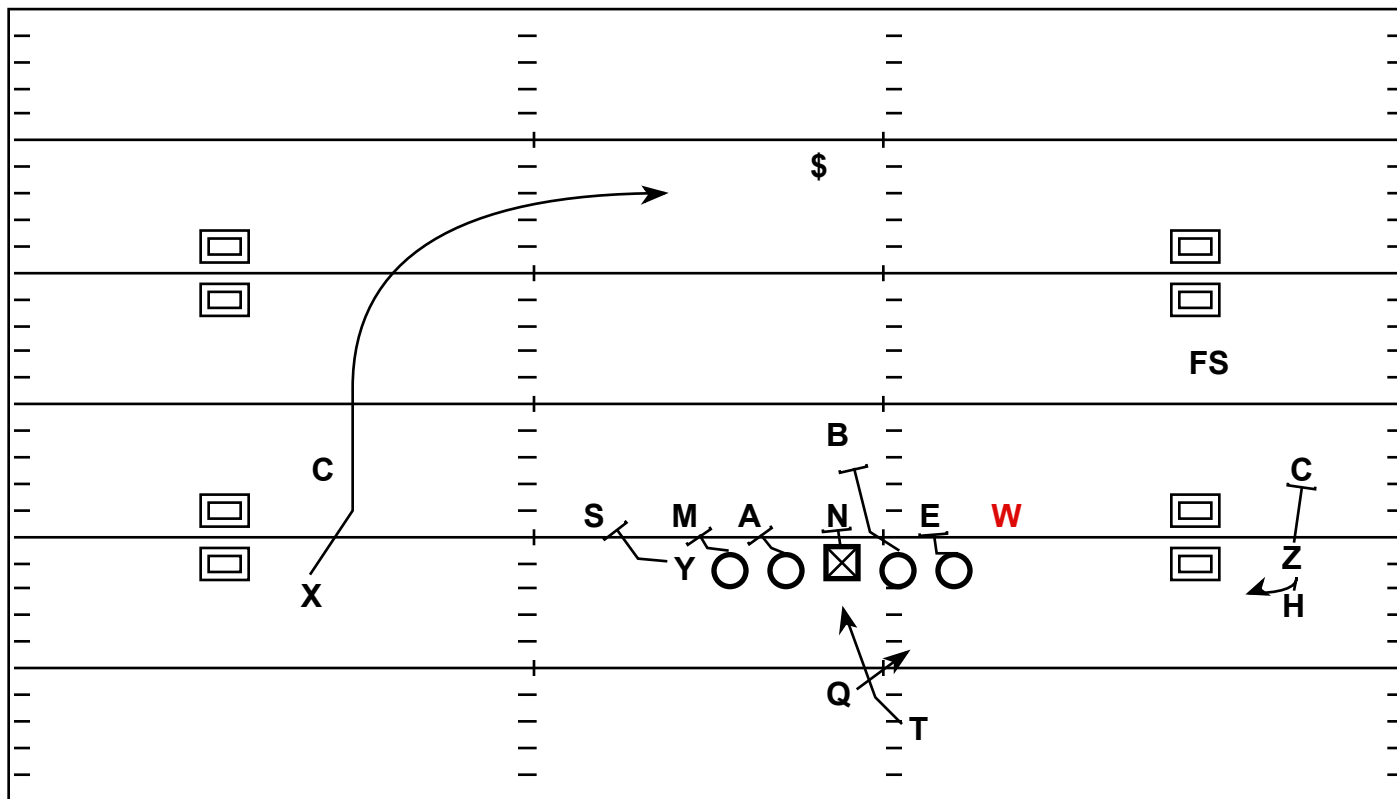

2x2 Attached Stack: Inside Zone Read FS Glance BS Now

Quarter	Time	D & D	YD Line	Hash	Score
2nd	5:48	2 - 6	27	R	28 - 3

Strategy: Tempo scheme for the Canes. Give the QB pre-snap and Post-Snap options and run your base Run Concept

QB Progression/Read: Pre-Snap Read the Now Screen (#'s) - Post Snap Read the Glance (Space) if Possible - A-Level Read Backside EMLOS for the Run Read

X - Glance
H - Now
Y - Inside Drive Sam Linebacker
Z - Block Corner
T - Inside Zone Track at Crack of the Center

LT - Check Combo to Mike Linebacker
LG - Inside Drive Anchor
C - Inside Drive Nose
RG - Check Climb to Buck Linebacker
RT - Inside Drive Defensive End