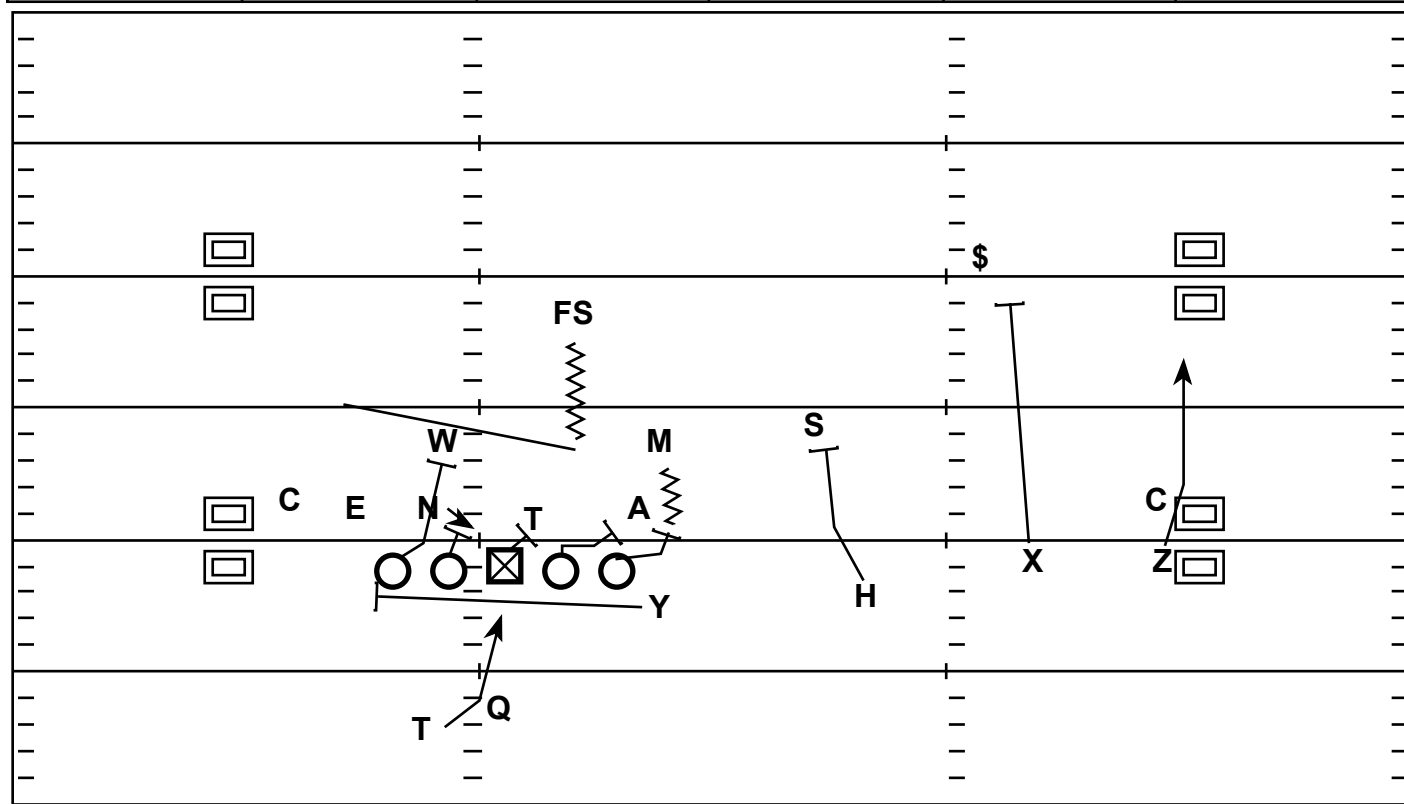

Quads Wing: Inside Zone Swipe

Quarter	Time	D & D	YD Line	Hash	Score
1st	12:02	1 - 10	-25	L	0 - 3

Strategy: Run a Unique Formation to try to create a numbers advantage. Base Run Scheme out of an odd Formation

QB Progression/Read: Hand-Off to the RB

X - Block Strong Safety

H - Block Sam Linebacker

Y - Swipe Backside EMLOS

Z - Run Off Corner

T - Inside Zone Track, Read Crack of Center

LT - Combo Nose to Will Linebacker

LG - Combo Nose to Will Linebacker

C - Inside Drive Defensive Tackle

RG - Inside Drive Anchor

RT - Inside Drive to Mike Linebacker