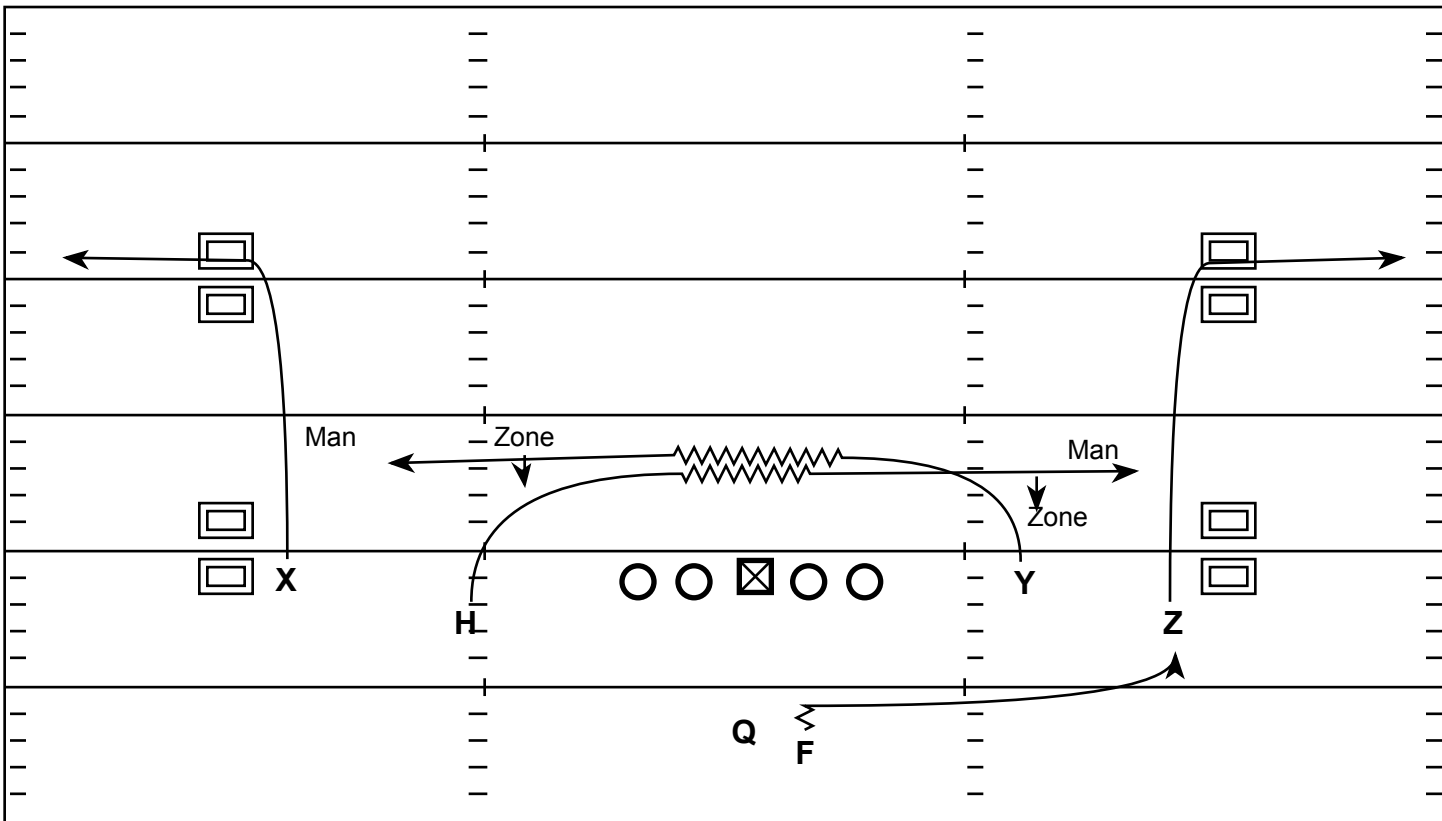

92 Mesh

QB Progression: Deep Out (Based on Leverage) - Mesh - Swing

X: Deep Out (10-12 Yards, Break on 7th Step)

H: Under Mesh

Y: Over Mesh (5-6 Yards or on toes of Middle Linebacker)

Z: Deep Out (10-12 Yards, Break on 7th Step)

RB: Swing

OL: Settle & Sort Protection