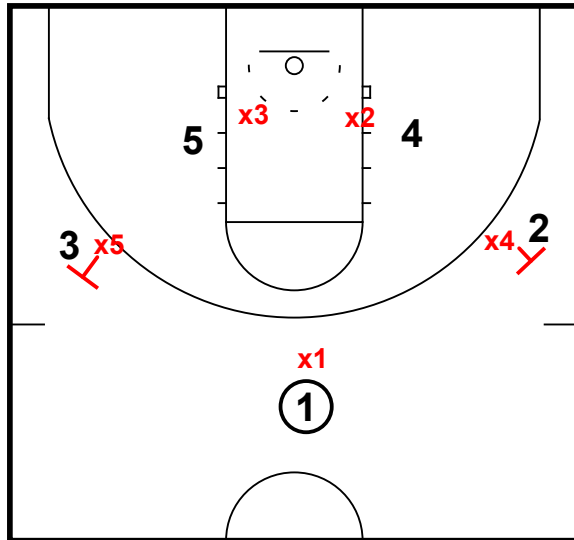

## Defensive Philosophy

Switch/Deny

Switch/Deny

Defense switches on all actions  
 Down Screens  
 Cross Screens  
 Ball Screens  
 Dribble Hand Offs

Baylor likes to switch to take away intended action then deny to further disrupt offensive flow