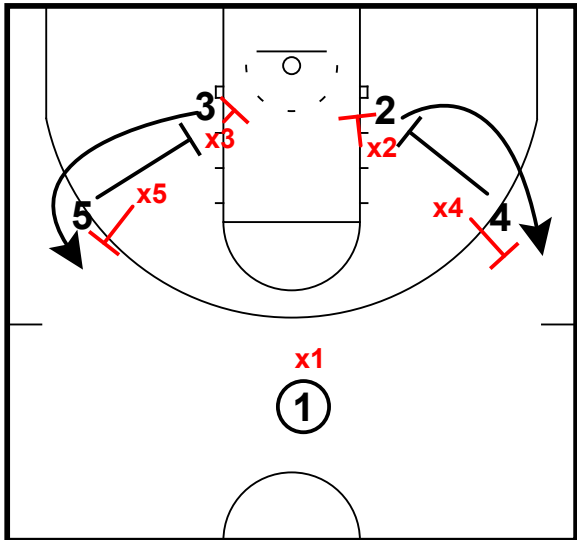

## Defensive Philosophy

Switch/Deny

Switch/Deny

Defense switches on all actions  
 Down Screens  
 Cross Screens  
 Ball Screens  
 Dribble Hand Offs

Baylor likes to switch to take away intended action then deny to further disrupt offensive flow