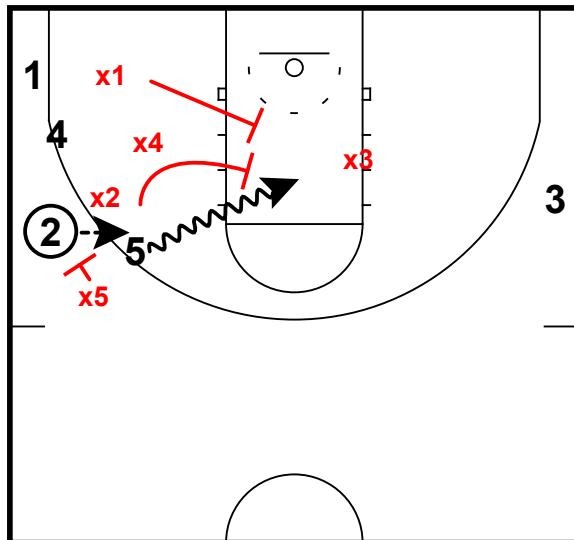

## Baylor vs Kansas State

Ice on DHO/X Off Pass

Ice on the ball screen off the DHO

Ice on DHO/X Off Pass

Poor spacing by Kansas State  
X1 helps on middle drive

Ice on DHO/X Off Pass

X off pass from 5