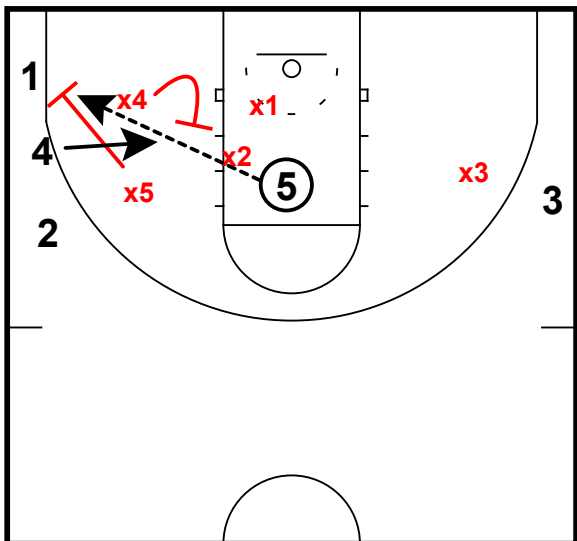

## Baylor vs Kansas State

Ice on DHO/X Off Pass

Ice on the ball screen off the DHO

Ice on DHO/X Off Pass

Poor spacing by Kansas State  
X1 helps on middle drive

Ice on DHO/X Off Pass

X off pass from 5