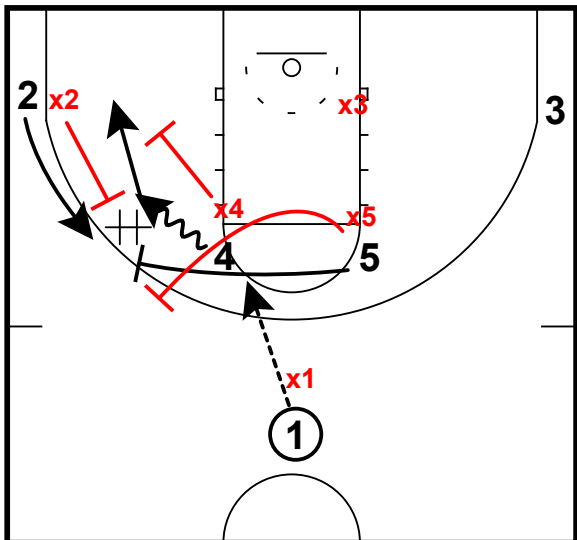

## Baylor vs Kansas State

Ice on DHO/X Off Pass

Ice on the ball screen off the DHO

Ice on DHO/X Off Pass

Poor spacing by Kansas State  
X1 helps on middle drive

Ice on DHO/X Off Pass

X off pass from 5