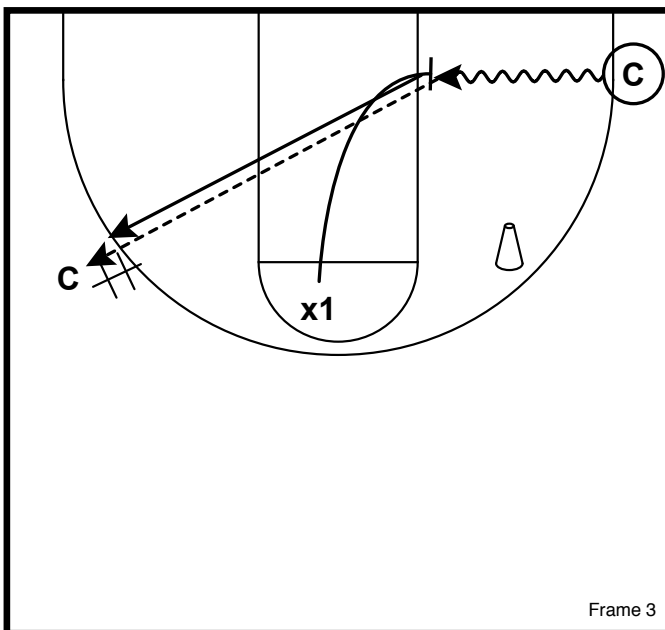

Ball Pressure

Coach/player passes to the other coach/player, the defender gets into position to take the charge

Close out look to shooter and finish with box out

Multiple Effort Defense Drill 3

Defend side ball screen

Help on penetration

Retreat to take the charge and then finish with a close out & box out

Multiple Effort Defense Drill 4

Pass to the coach/player and close out baseline

Take a charge on middle drive

Close out look to shooter and finish with box out