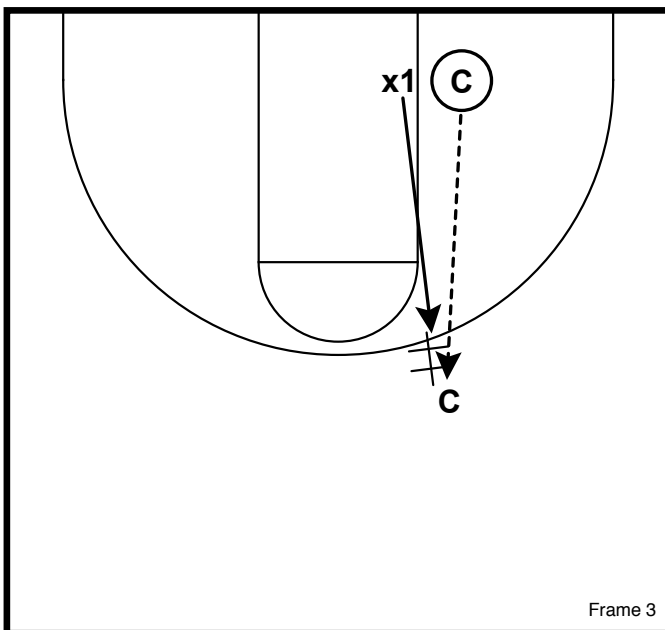

Multiple Effort Defense Drill 1

Close out short to one-on-one

Pass to other coach/player, defender sprints into help to take the charge

Close out look to shooter and finish with box out

Multiple Effort Defense Drill 2

Ball Pressure

Coach/player passes to the other coach/player, the defender gets into position to take the charge

Close out look to shooter and finish with box out

Multiple Effort Defense Drill 3

Defend side ball screen