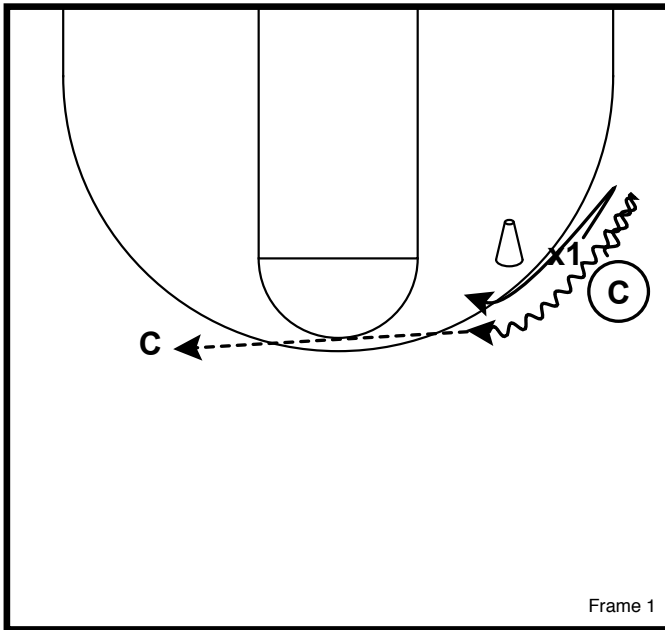

Multiple Effort Defense Drill 1

Close out short to one-on-one

Pass to other coach/player, defender sprints into help to take the charge

Close out look to shooter and finish with box out

Multiple Effort Defense Drill 2

Ball Pressure

Coach/player passes to the other coach/player, the defender gets into position to take the charge

Close out look to shooter and finish with box out

Multiple Effort Defense Drill 3

Defend side ball screen

Help on penetration

Retreat to take the charge and then finish with a close out & box out

Multiple Effort Defense Drill 4

Pass to the coach/player and close out baseline

Take a charge on middle drive

Close out look to shooter and finish with box out