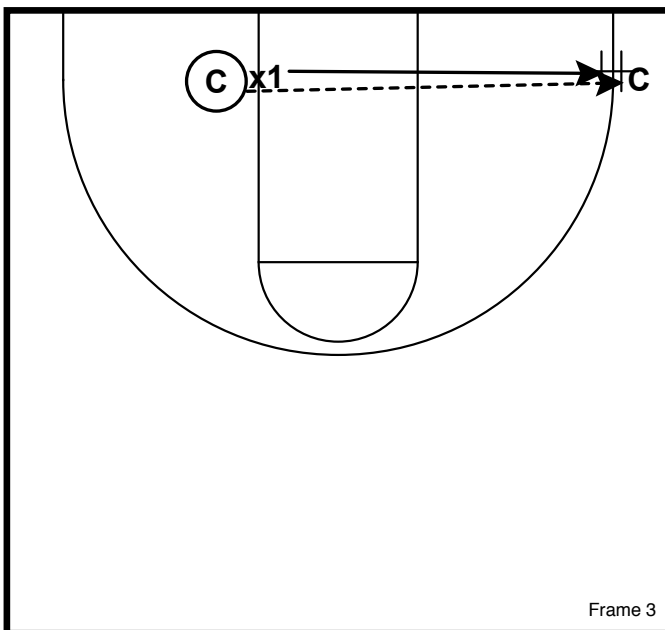

Multiple Effort Defense Drill 1

Close out short to one-on-one

Pass to other coach/player, defender sprints into help to take the charge

Close out look to shooter and finish with box out

Multiple Effort Defense Drill 2

Ball Pressure

Coach/player passes to the other coach/player, the defender gets into position to take the charge

Close out look to shooter and finish with box out

Multiple Effort Defense Drill 3

Defend side ball screen