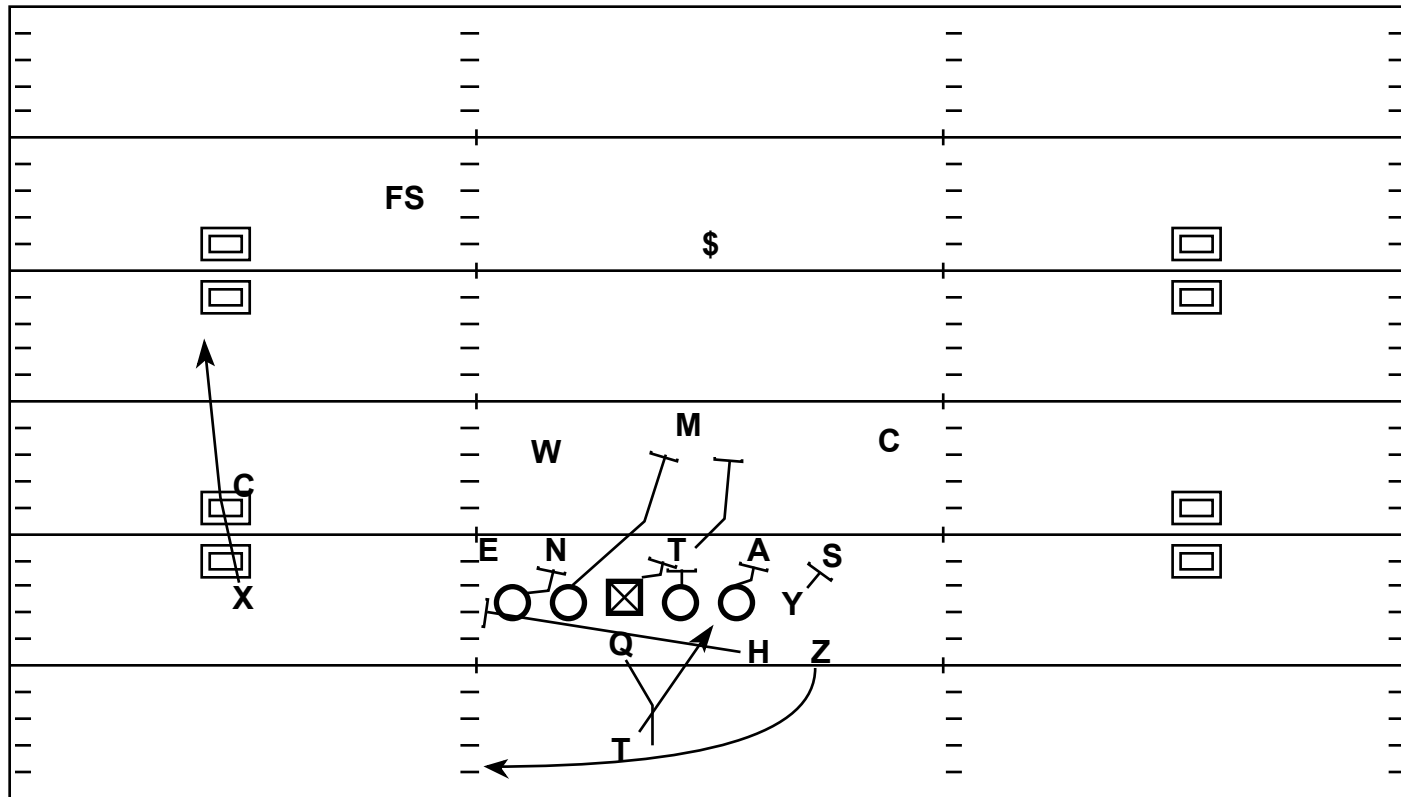

# Bunch: Midzone Swipe (GHOST)

Quarter	Time	D & D	YD Line	Hash	Score
3rd	6:46	2 - 10	-43	L	42 - 26

Strategy: Use a Bunch Formation (12 p.) then run a common scheme while creating hesitation with the fake end around (Ghost)

QB Progression/Read: Hand Off to Runningback then fake the End Around to the Z

X - Run Off Corner

H - Swipe Block

Y - Inside Drive Sam Linebacker

Z - Fake the End Around (Ghost)

T - Midzone Track read the PS Tackle

LT - Cut-Off 3-Tech

LG - Work to Mike Linebacker (Possible miscout)

C - Combo 2i to Mike Linebacker

RG - Combo 2i to Mike Linebacker

RT - Inside Drive Anchor