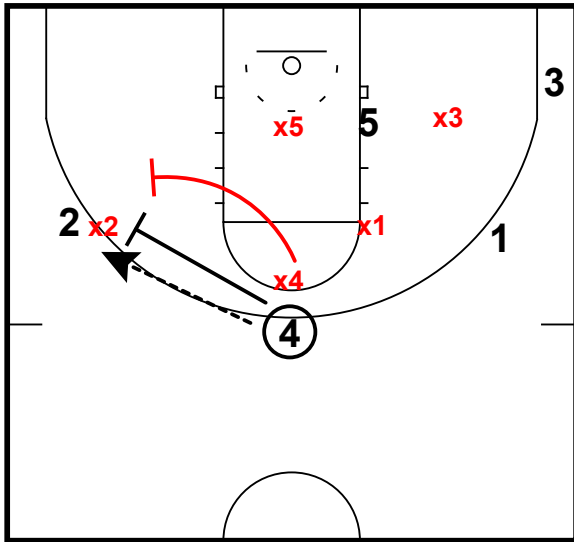

## Defensive Philosophy

Ice First Ball Screen /Switch Everything

Baylor will Ice first ball screen then switch everything for the rest of the possession