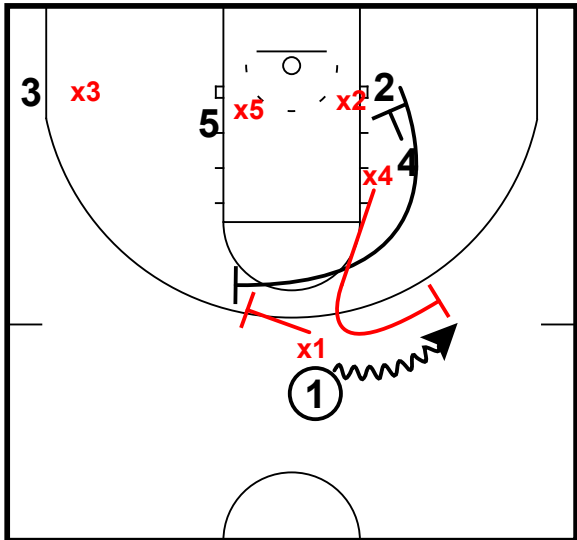

Baylor Defense

Florida vs Baylor

Switch/Slip/Flatten

Switch on slip screen
Flatten by #31 too much but still contests shot

Switch/Slip/Flatten

Good rotation
Excellent close out by X3