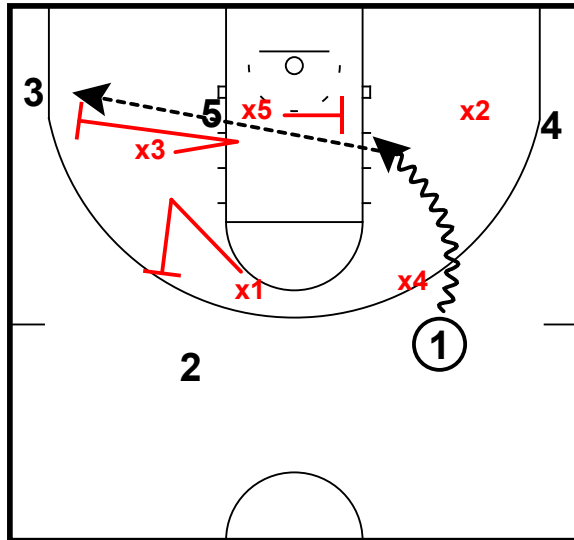

Baylor Defense

Florida vs Baylor

Switch/Slip/Flatten

Switch on slip screen
Flatten by #31 too much but still contests shot

Switch/Slip/Flatten

Good rotation
Excellent close out by X3