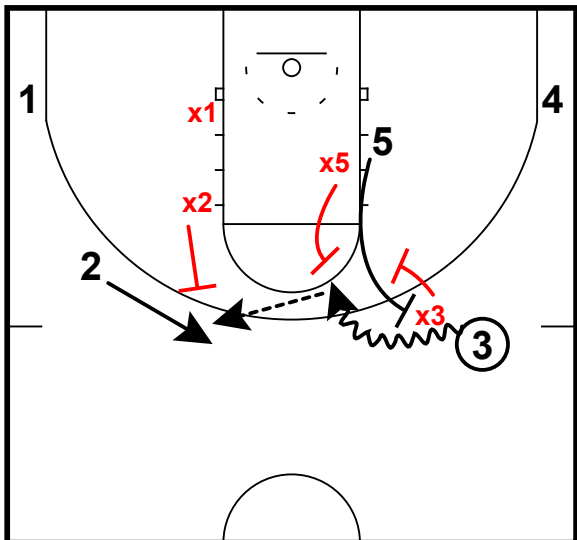

## Baylor vs TCU

3/4 Front Post/Switch 1-5

Switch is made on the ball screen

3/4 Front Post/Switch 1-5

X3 3/4 fronts the post