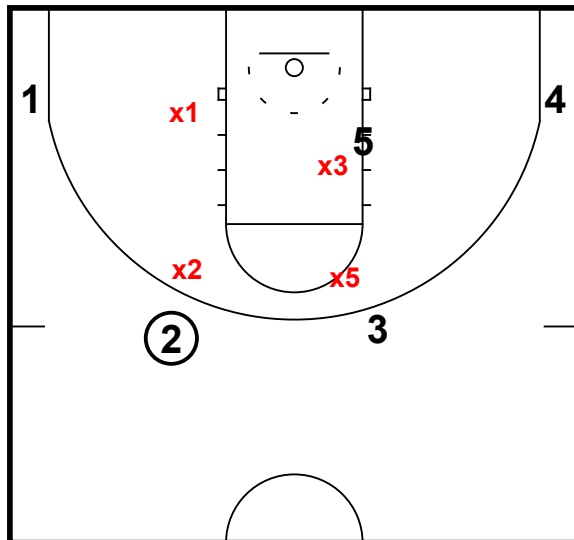

## Baylor vs TCU

3/4 Front Post/Switch 1-5

Switch is made on the ball screen

3/4 Front Post/Switch 1-5

X3 3/4 fronts the post