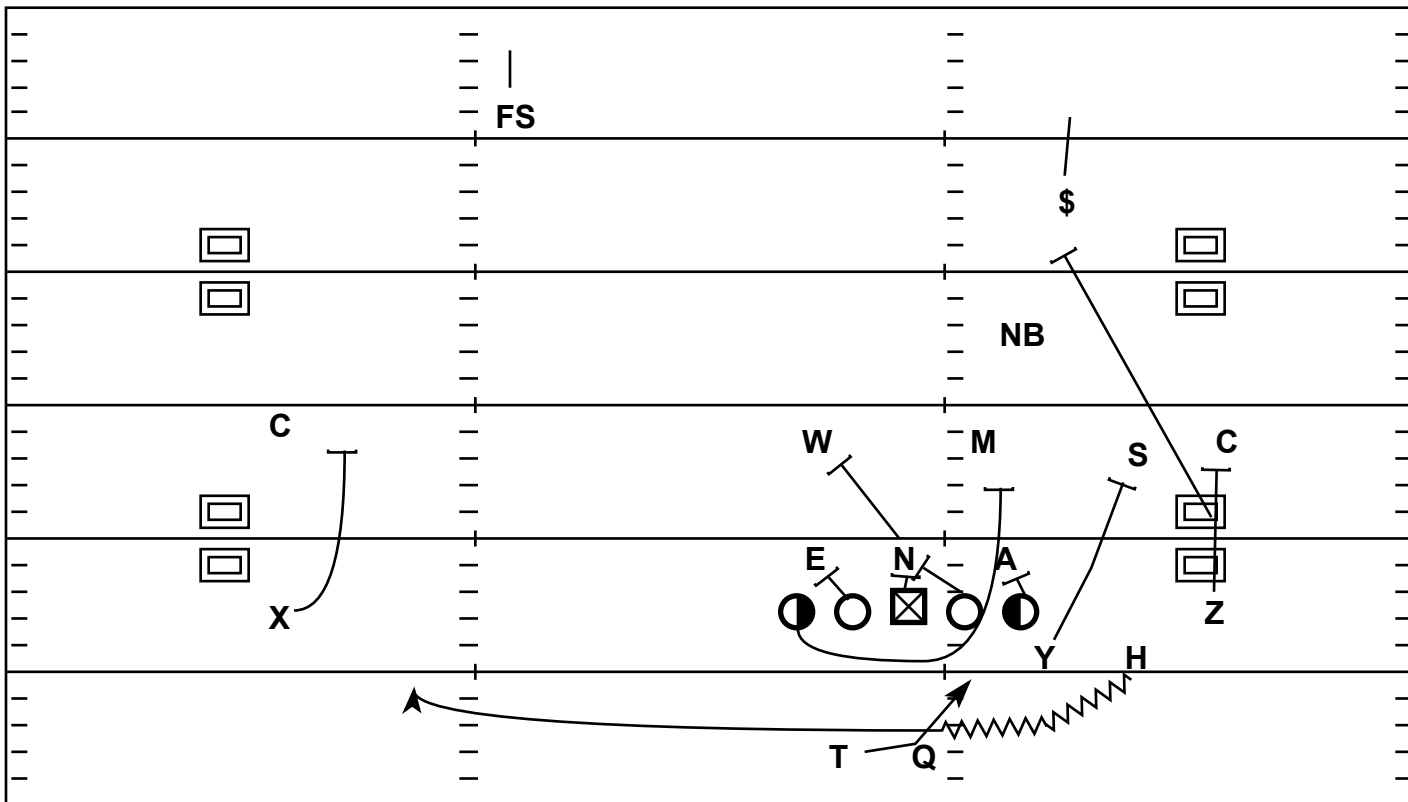

3x1 Wing Smoke: Dart Swing

Baylor @ Texas

Strategy: Utilize Motion in a basic RPO (Swing), Free Safety would have to trigger right away or Nickel would have to scream over the top to stop swing.

QB Progression/Read: If Safety Doesn't Trigger throw the Swing

X - Block Corner for Swing

H - Smoke Motion to Swing

Y - FS Arch to Sam

Z - Block MDM (Corner to \$)

T - Dart Track, Follow Wrap

LT - Wrap to Mike (1st PS Linebacker)

LG - Back Block to 4i

C - Combo Nose to Will

RG - Combo Nose to Will

RT - Man Locked on 4i (Anchor)