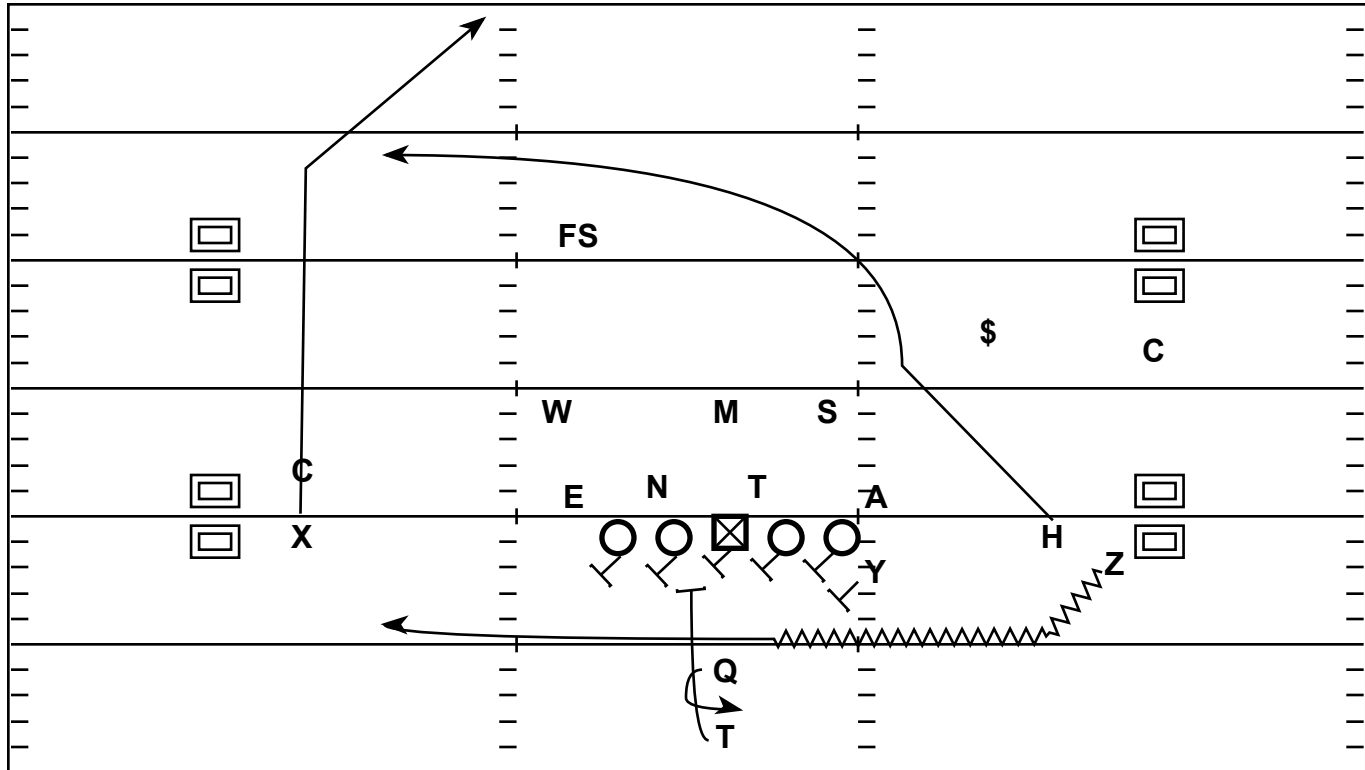

3x1 Wing Smoke: Play-Action Post-Chaser

Quarter	Time	D & D	YD Line	Hash	Score
3rd	2:59	1 - 10	40	RM	31 - 3

Strategy: Same Play-Action concept as Post (Sameside Chaser) but the chaser is coming from the backside. Make it easy on the QB

QB Progression/Read: Post to Chaser

X - Post

H - Vertical Chaser

Y - Slide Protect C-Gap

Z - Smoke Motion to Swing

T - Downhill Play-Action Fake

LT - Playside C-Gap Protect

LG - Playside B-Gap Protect

C - Playside A-Gap Protect

RG - Backside A-Gap Protect

RT - Backside B-Gap Protect