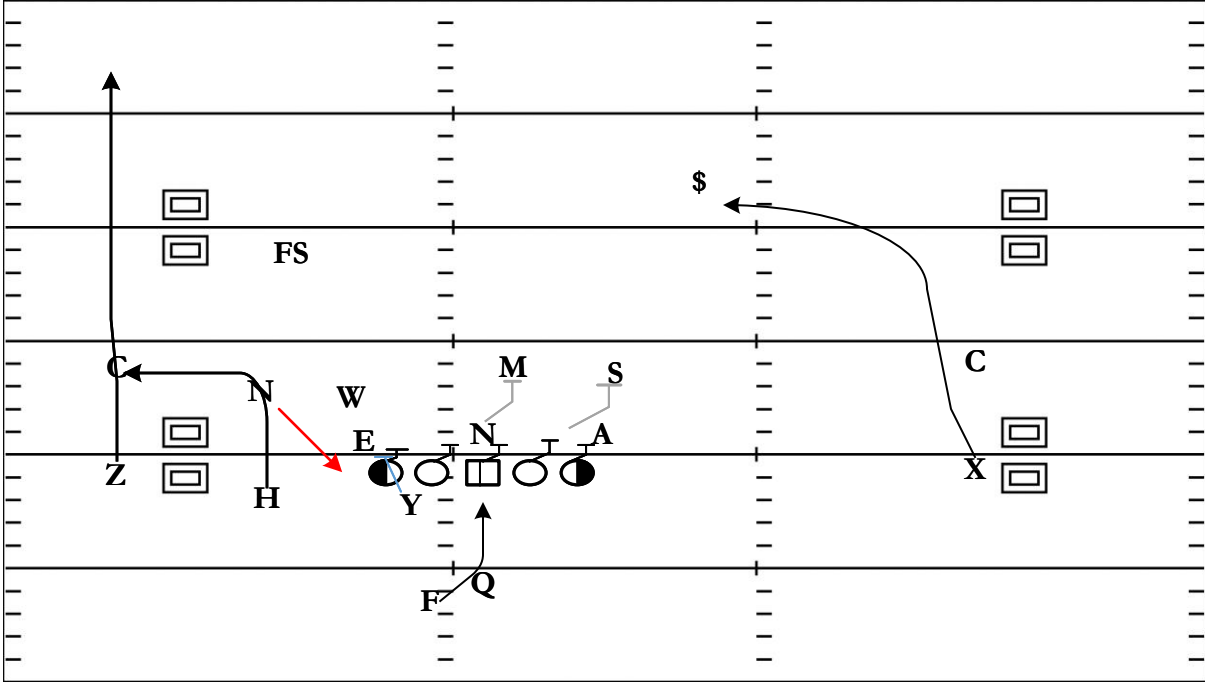

# 3x1 Wing: Capped Inside Zone BS Flat

QTR	TIME	D & D	YD LINE	HASH	SCORE
3rd	9:38	2 & 8	-17	LM	17 - 6

**STRATEGY:** Attack the Defense w/ a base Inside Zone scheme while holding them accountable to defend the 3<sup>rd</sup> Level attack of the Gance and the QK Game of the Flat Concept

**QB READS & PROGRESSION:** Pre-Snap decide which side to read based on leverage and coverage – Man Read the Flat (Nickel Inserts in on run = Throw) – Space Read the Gance

<b>X</b>	Glance	<b>LT</b>	Take the Slanting Defensive End
<b>H</b>	Speed Out	<b>LG</b>	Zone Combo Nose to Mike Linebacker
<b>Y</b>	Cap the Backside C-Gap	<b>C</b>	Zone Combo Nose to Mike Linebacker
<b>Z</b>	MOR Vertical	<b>RG</b>	Zone Combo Anchor to Sam Linebacker
<b>F</b>	Set IZ Track Playside Leg of the Center	<b>RT</b>	Zone Combo Anchor to Sam Linebacker