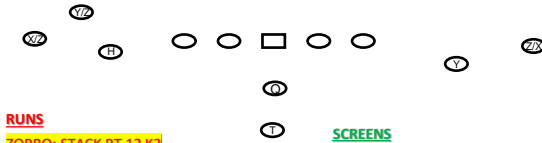

SCREENS

SHORT YARDAGE

UAPB FOOTBALL 2023 HIT CHART

STACK

FRONT: ODD (70%) LION (25%) 30 (5%)
BLITZ: BDY JET (3X) BDY SCRAPE (1X) BULLETS (1X)
COVER: 4 (47%) 0 (9%) DBL CLOUD (9%)

PASS

PAP PAP
SONIC: STACK RT TWIRL PP LOCK 2