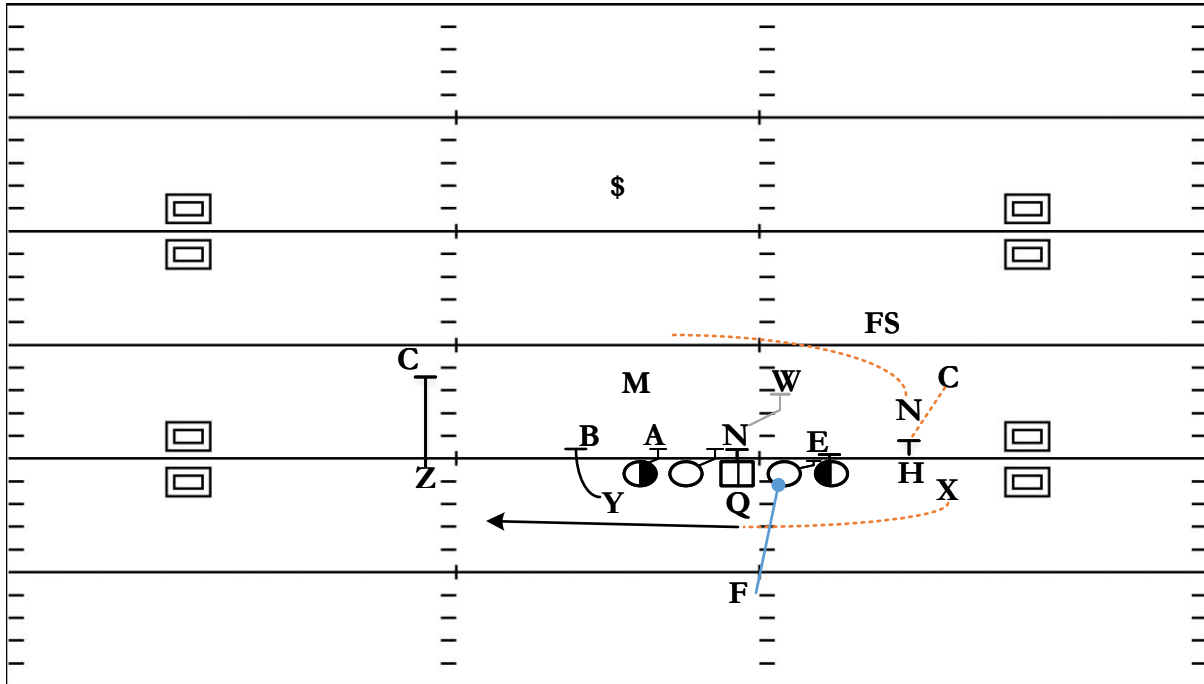

2x2 Wing: Jet Sweep Fake Dive

QTR	TIME	D & D	YD LINE	HASH	SCORE
1st	12:47	3 & 2	-47	R	0 - 0

STRATEGY: Condense the Formation then mess w/ the Man Coverage forcing them to switch off and the Nickel has to chase the Jet. Then Fake a Dive to hold & create hesitation.

QB READS & PROGRESSION: Hand-Off Jet – Fake Dive

X	Jet Sweep	LT	Inside Drive to Seal Anchor
H	Block Corner	LG	Zone Combo Hard Seal Nose to Will Linebacker
Y	Arc Lead Buck Linebacker	C	Zone Combo Hard Seal Nose to Will Linebacker
Z	Block Corner	RG	Zone Combo Hard Seal End to Free Safty
F	Fake Dive	RT	Zone Combo Hard Seal End to Free Safty