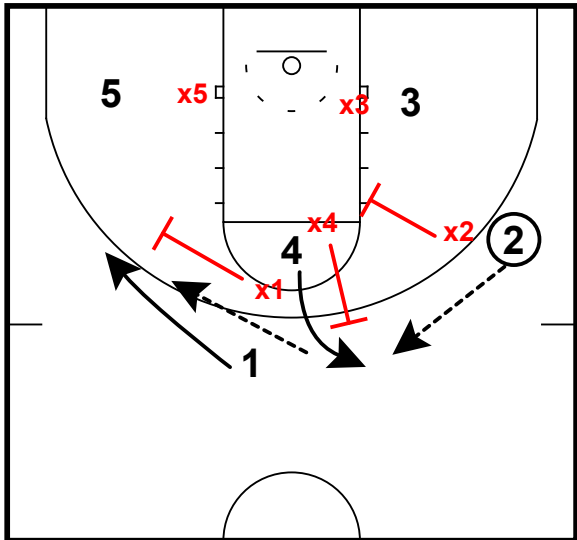

Baylor Defense

Baylor vs Kansas State

Great Intensity/Trail Baseline Screen vs Shooter

Defense loads to the ball on reversal

Great Intensity/Trail Baseline Screen vs Shooter

X3 locks and trails on baseline scree