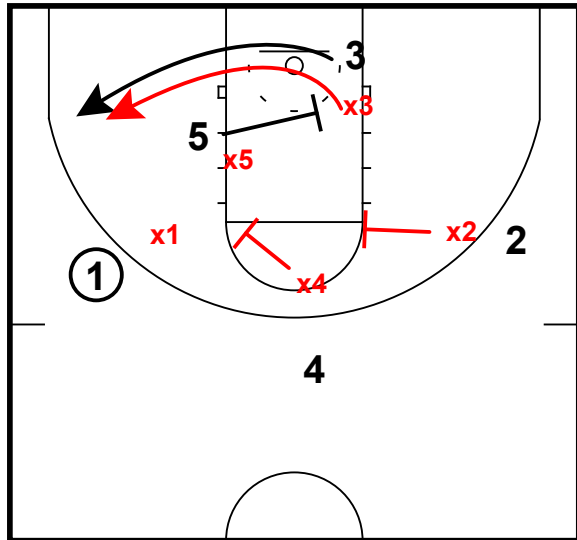

Baylor Defense

Baylor vs Kansas State

Great Intensity/Trail Baseline Screen vs Shooter

Defense loads to the ball on reversal

Great Intensity/Trail Baseline Screen vs Shooter

X3 locks and trails on baseline scree