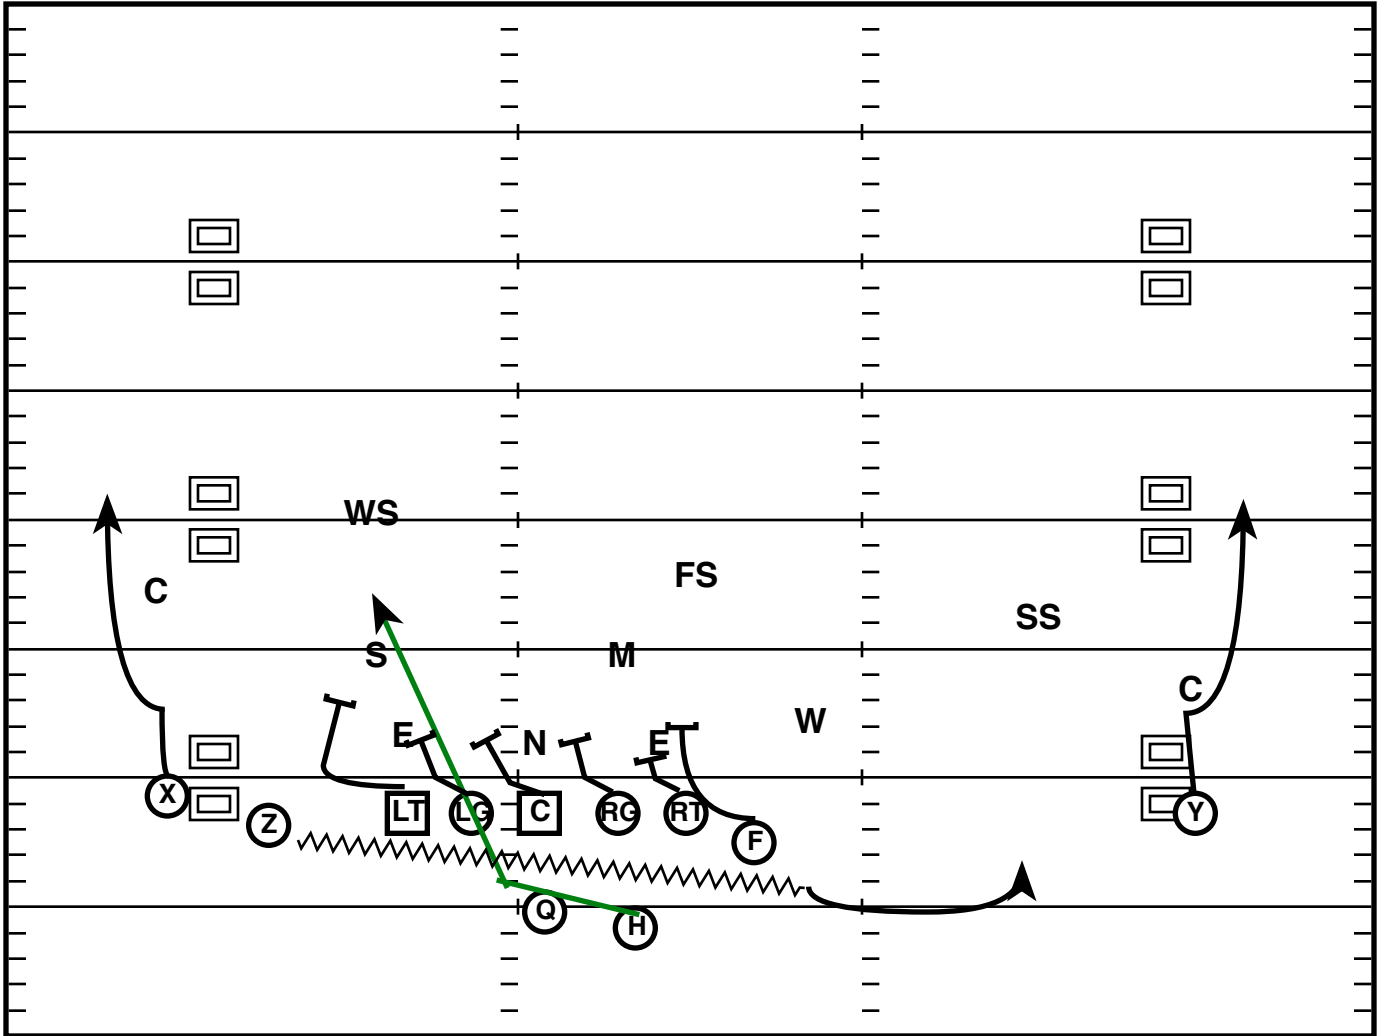

Doubles R Off (L)

Drive	Time	D & D	Result	Score
WV 1	14:00 Q1	2 - 5	Run +11	0-0

Play Notes