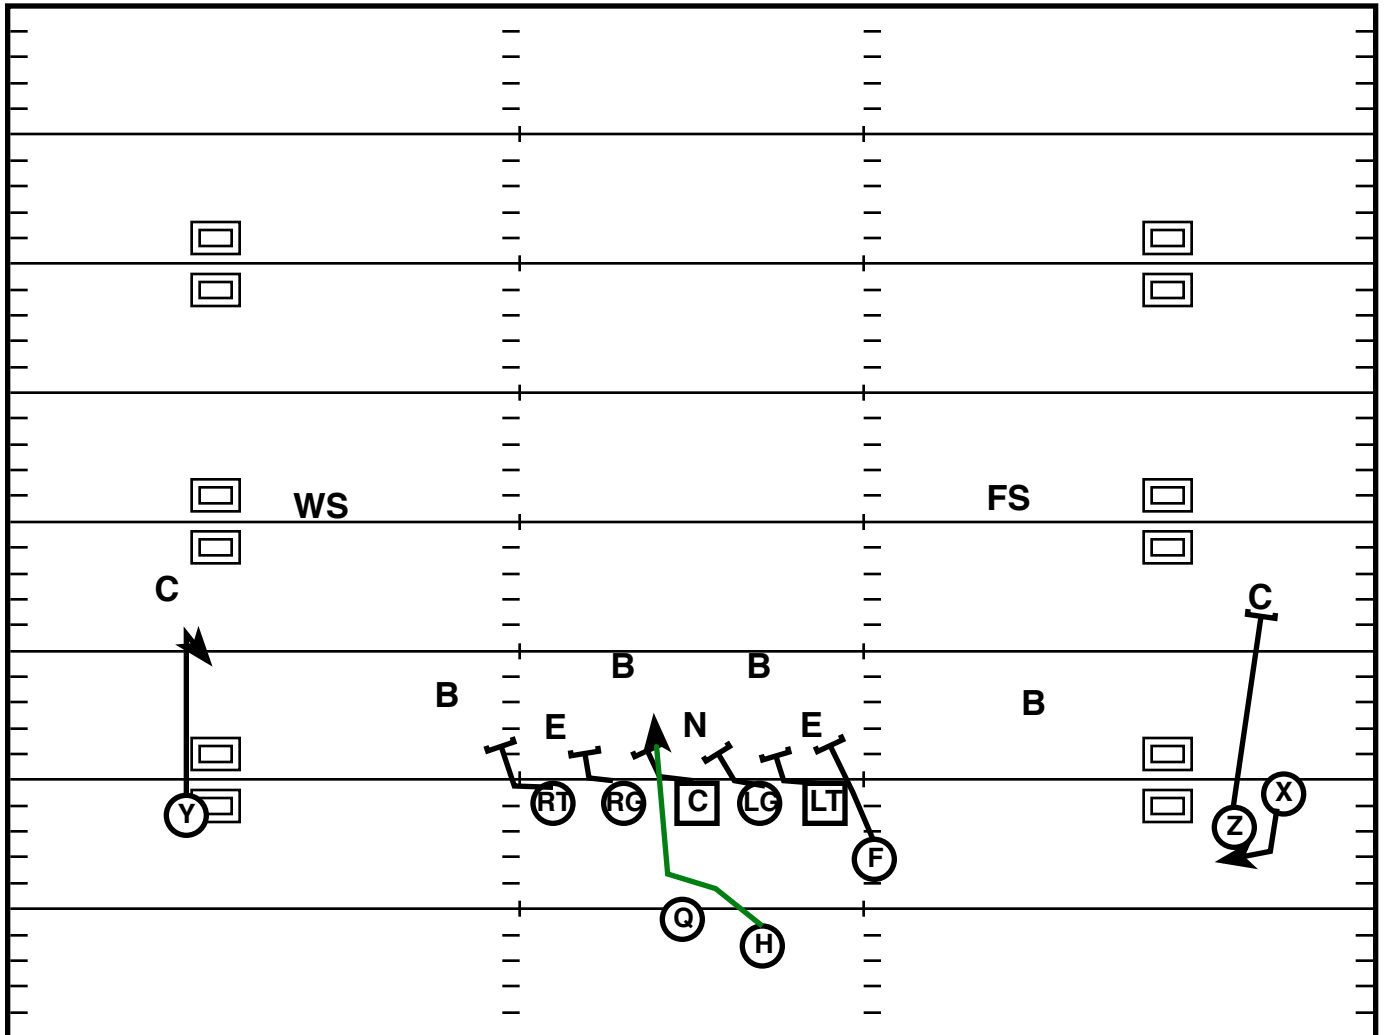

Trey R Off (M)

Drive	Time	D & D	Result	Score
WV 7	8:09 Q3	2nd & 4	Run +2	27-28

Play Notes