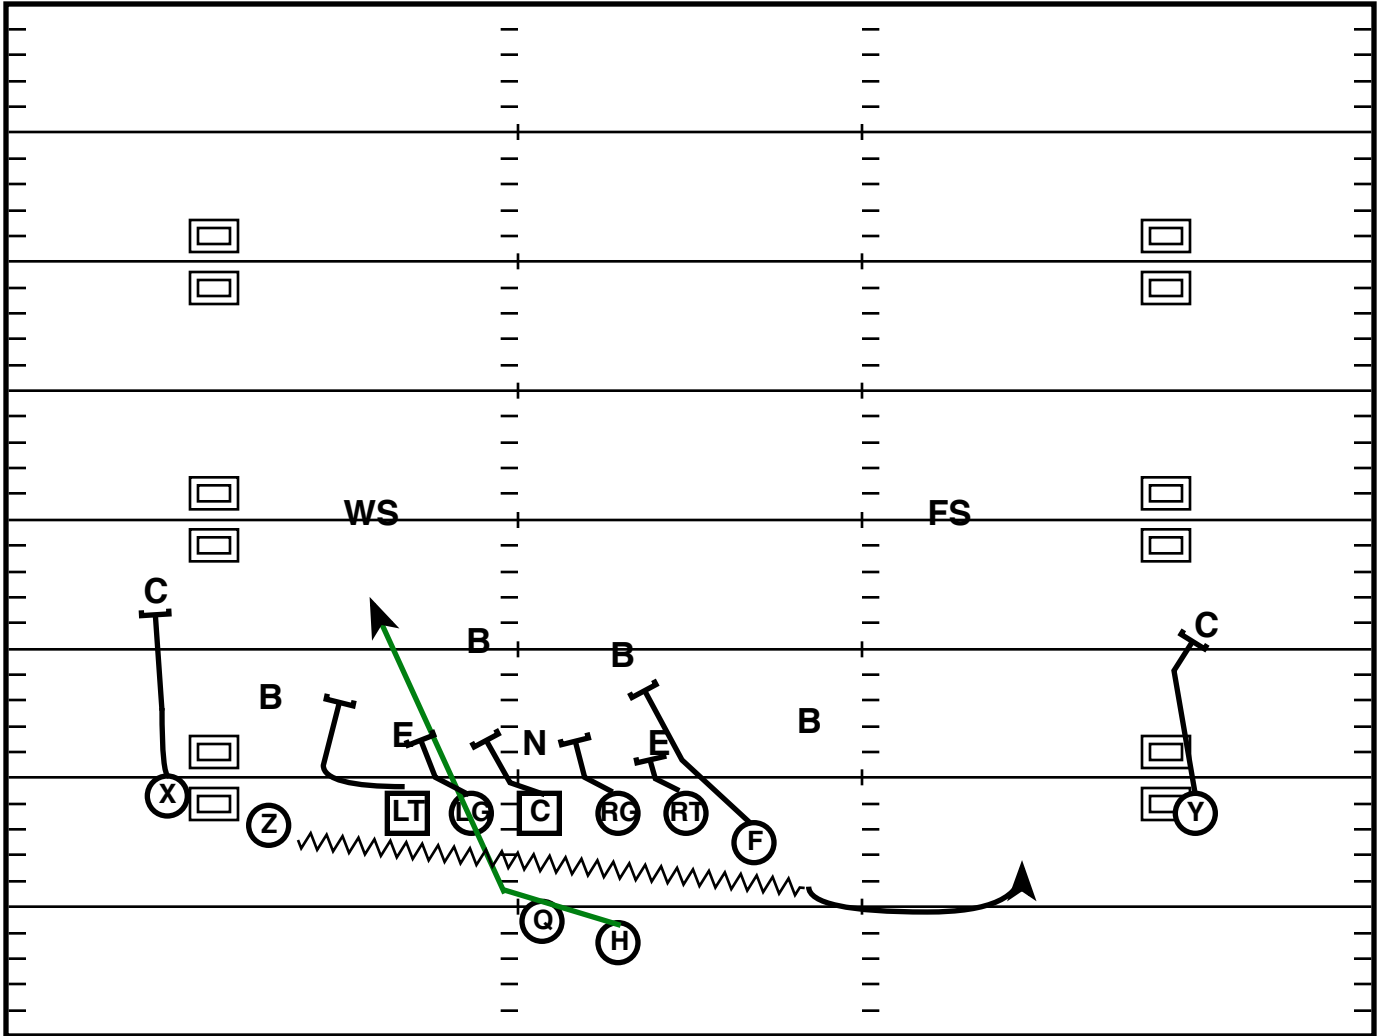

Play Notes

Draw

Trey R Split (L)

Drive	Time	D & D	Result	Score
WV 9	9:20 Q4	1st & 10	Pass +8	27-34

Play Notes

Doubles R Off (L)

Drive	Time	D & D	Result	Score
WV 9	7:55 Q4	1st & 10	Run +8	27-34

Play Notes