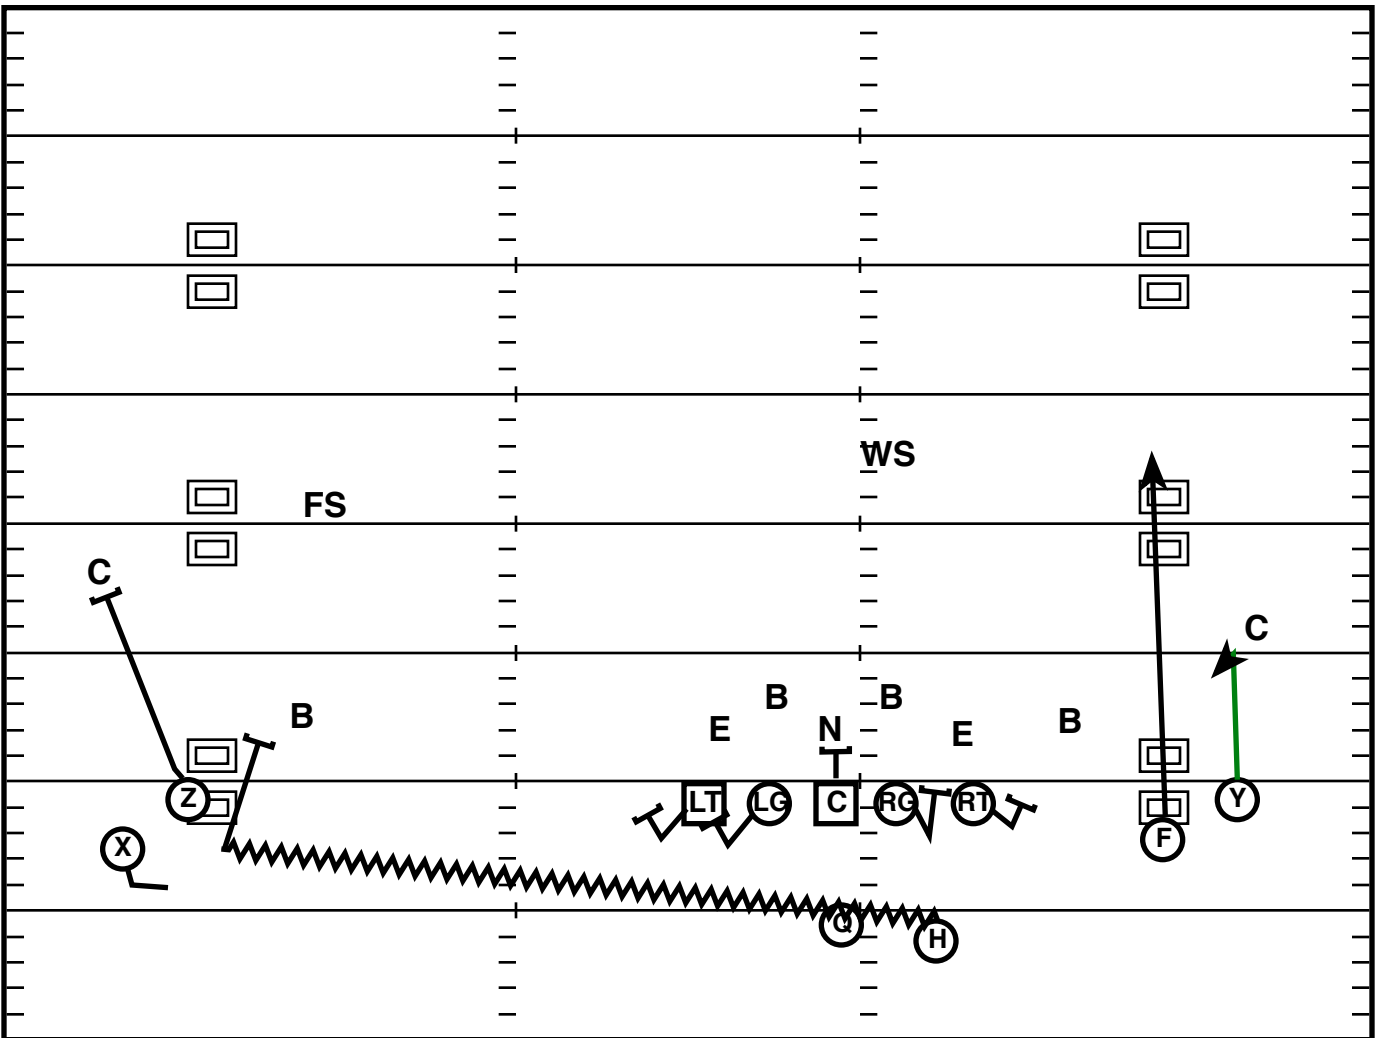

Play Notes

Trey L Off (R)

Drive	Time	D & D	Result	Score
WV 4	0:35 Q1	1st & 10	Pass INC	10-14

Play Notes

Red= Run Action

Doubles Split Tight L (R)

Drive	Time	D & D	Result	Score
WV 4	0:25 Q1	2nd & 10	Pass INC	10 -14