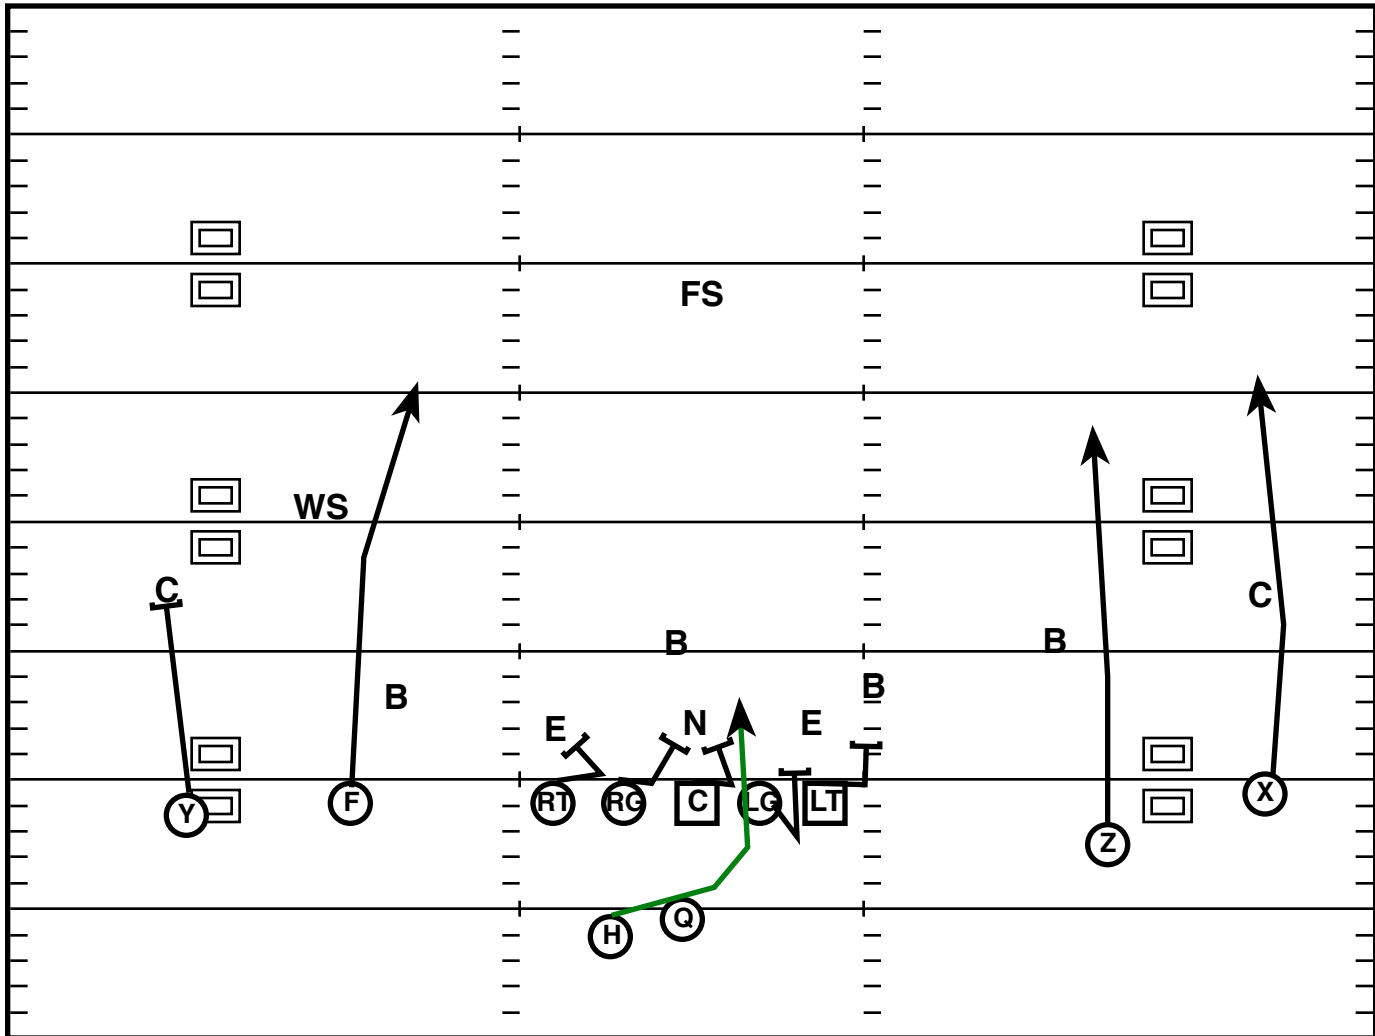

Doubles Split (M)

Drive	Time	D & D	Result	Score
WV 6	2:40 Q2	1st - 15	Run +10	24-28

Play Notes