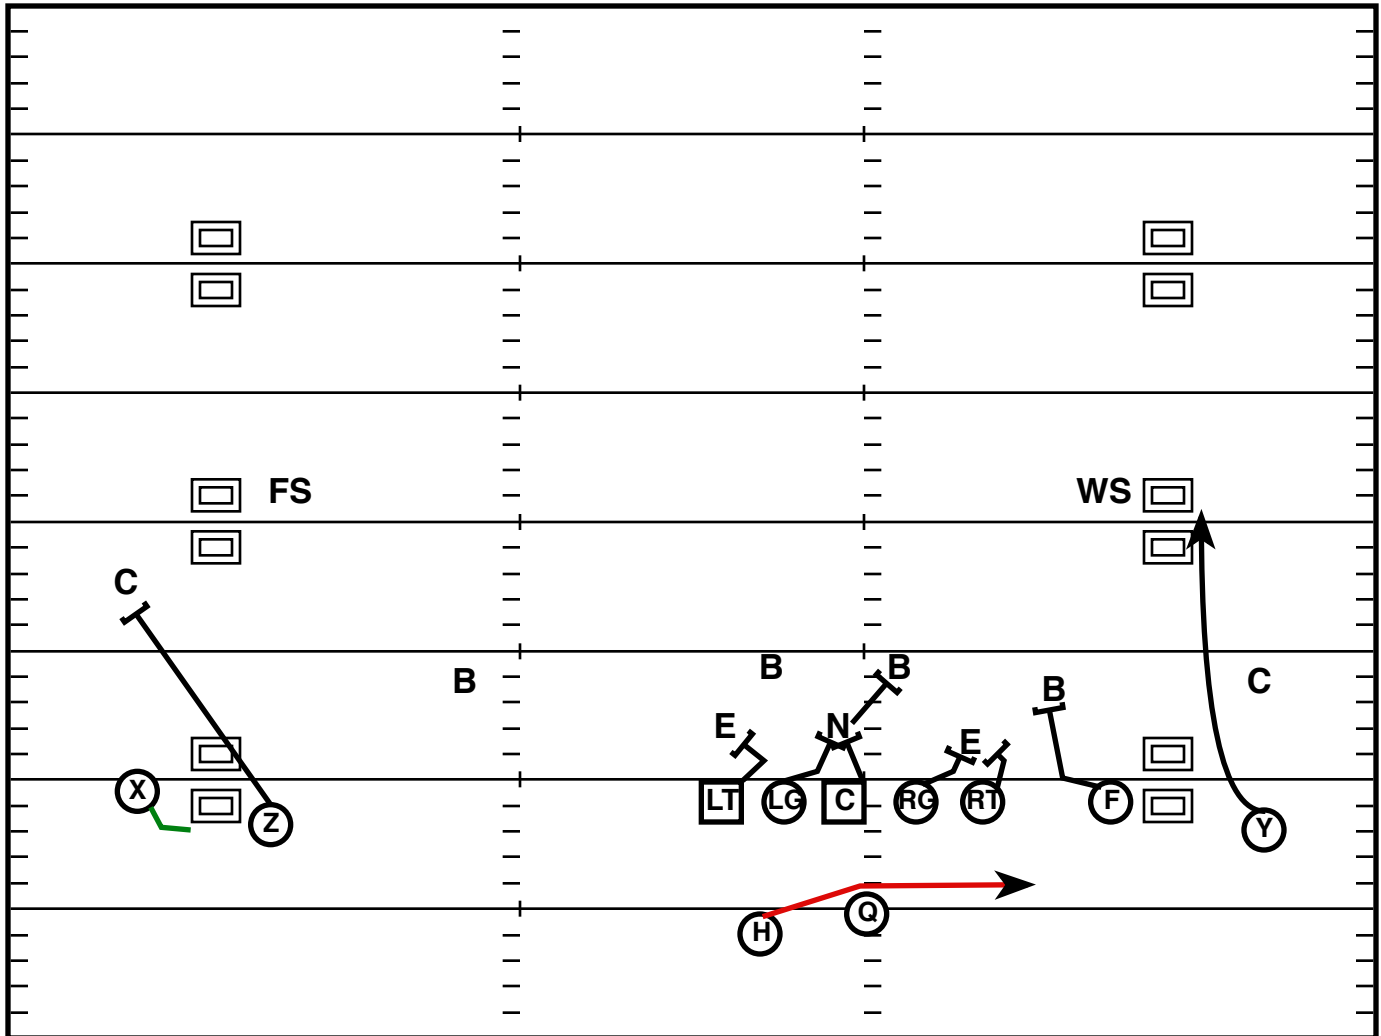

Doubles Split (R)

Drive	Time	D & D	Result	Score
WV 1	12:41 Q1	1st & 10	Pass +5	0-0

Play Notes

Red= Run Action