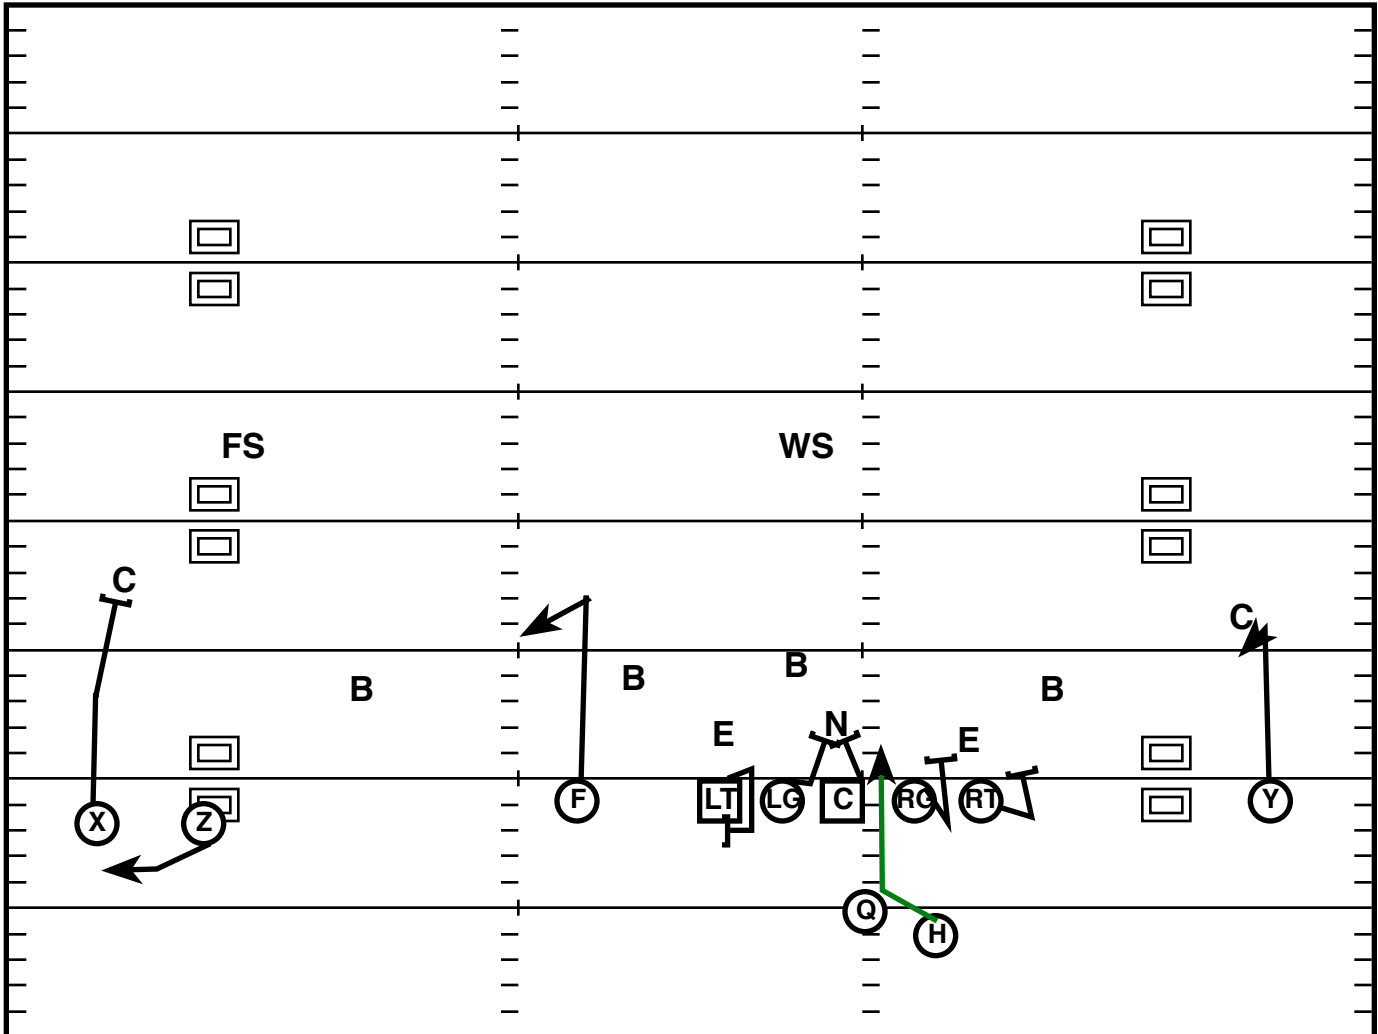

Drive	Time	D & D	Result	Score
WV 6	2:40 Q2	1st - 15	Run +10	24-28

Play Notes

Trey L Off (R)

Drive	Time	D & D	Result	Score
WV 6	2:05 Q2	1st & 10	Pass INC	24-28

Play Notes

Trey L Split (R)

Drive	Time	D & D	Result	Score
WV 6	1:53 Q2	1st & 10	Run +7	24 - 28