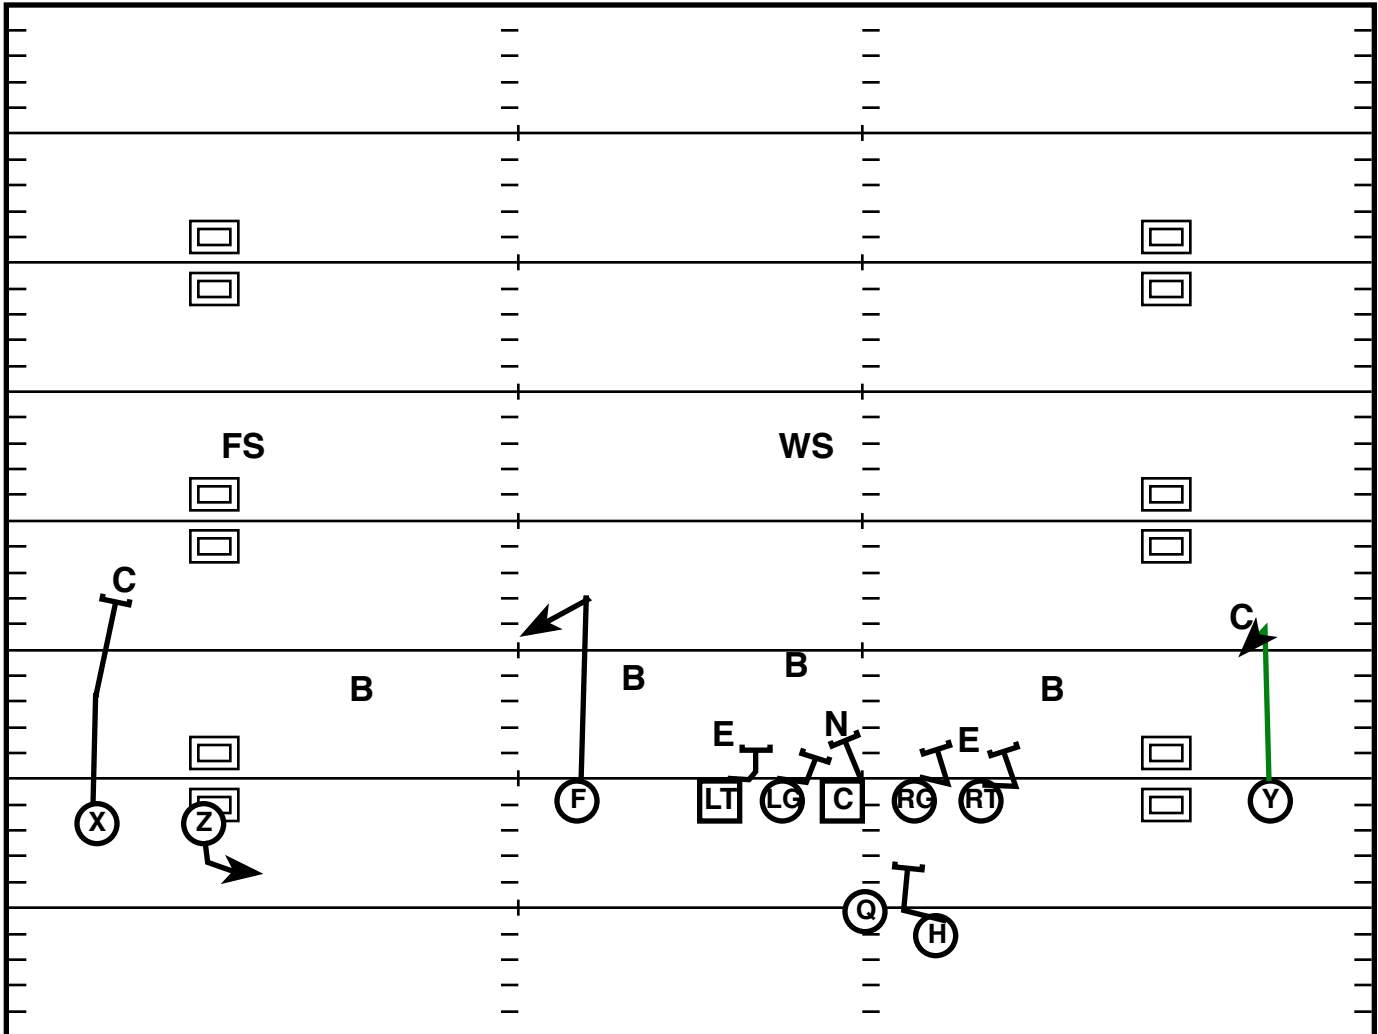

Trey L Split (R)

Drive	Time	D & D	Result	Score
WV 6	1:12 Q2	2nd & 9	Pass +3	24 - 28

Play Notes