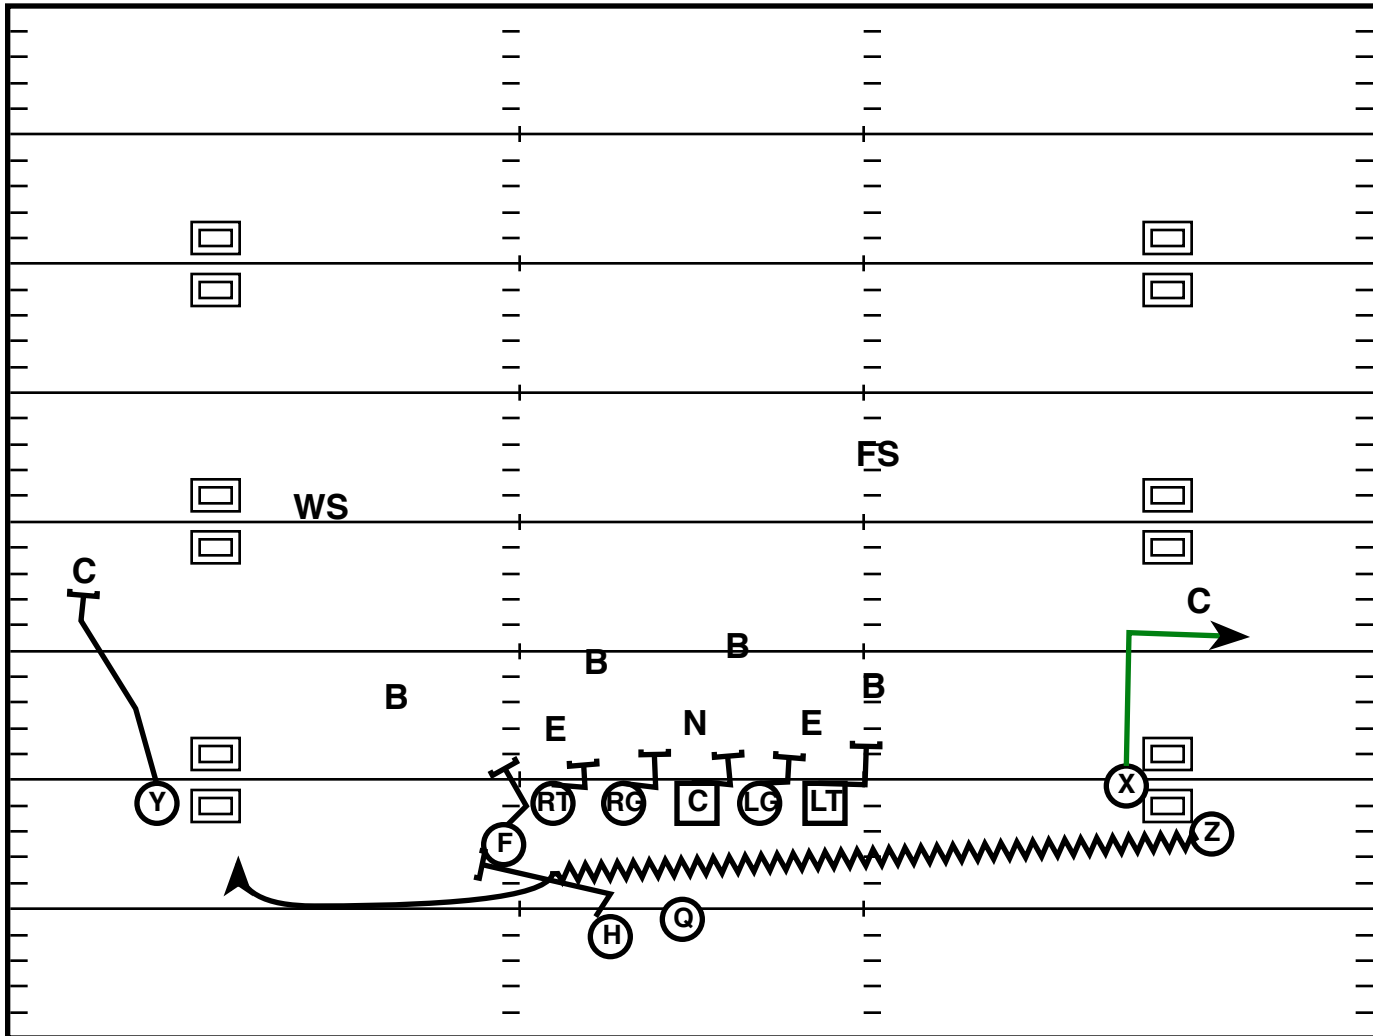

Doubles L Off (M)

Drive	Time	D & D	Result	Score
WV 5	9:58 Q2	2nd - 10	Pass +7	17-21

Play Notes