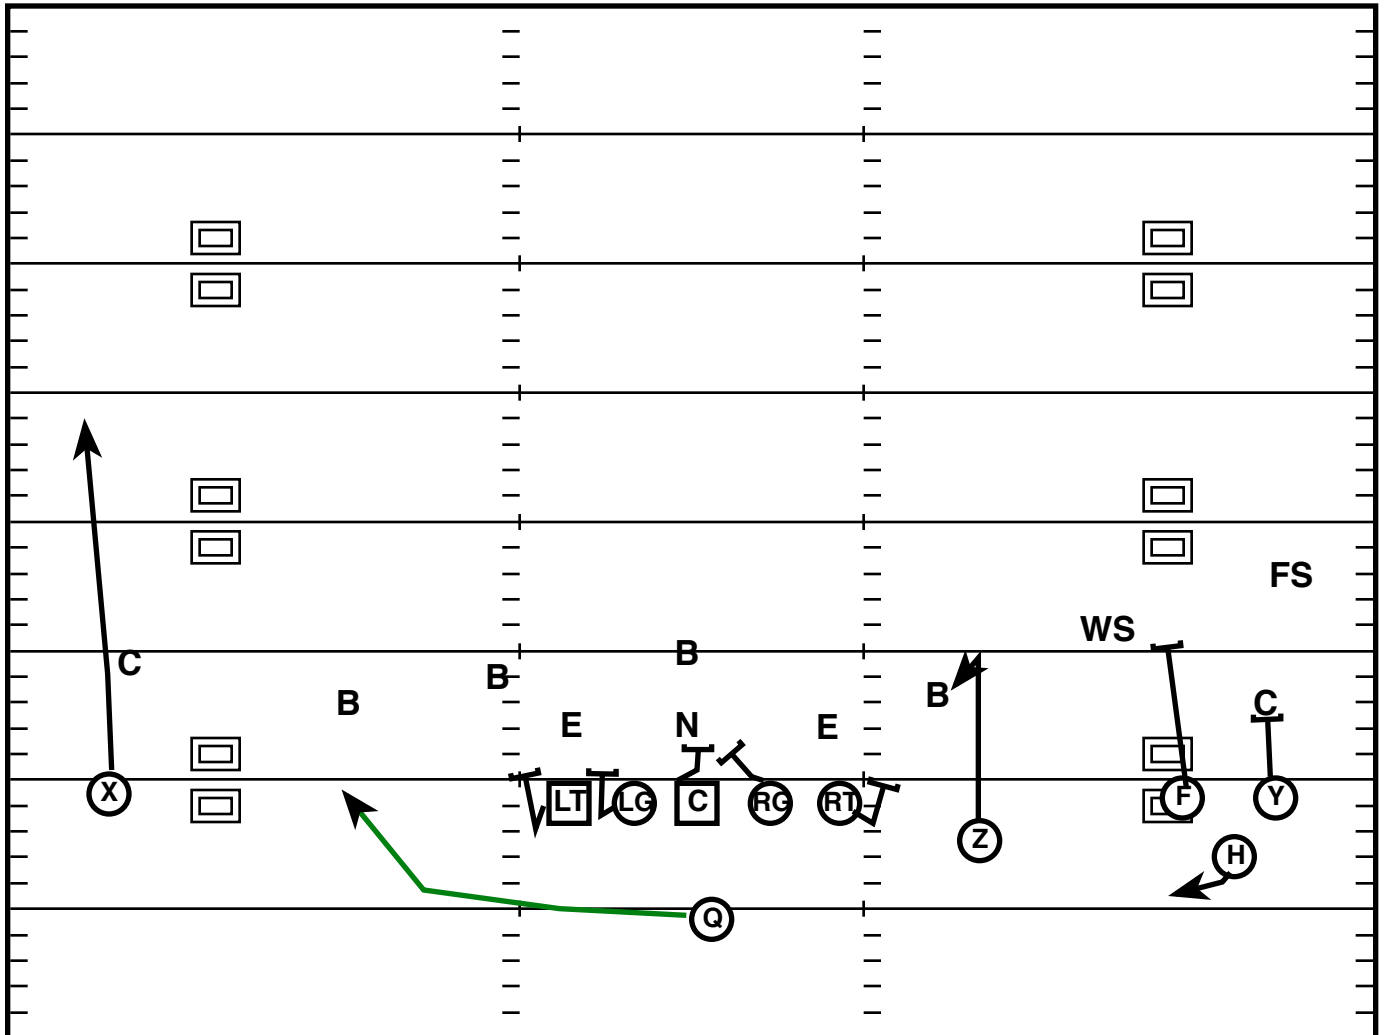

Drive	Time	D & D	Result	Score
WV 10	0:47 Q4	2nd & 1	Run +6	34-41

Play Notes

Trey R Off (L)

Drive	Time	D & D	Result	Score
WV 10	0:24 Q4	1st & 10	Pass +33 (TD)	34-41

Play Notes

TWO POINT CONVERSION

Drive	Time	D & D	Result	Score
2pt	0:16 Q4		2pt Good	40-41