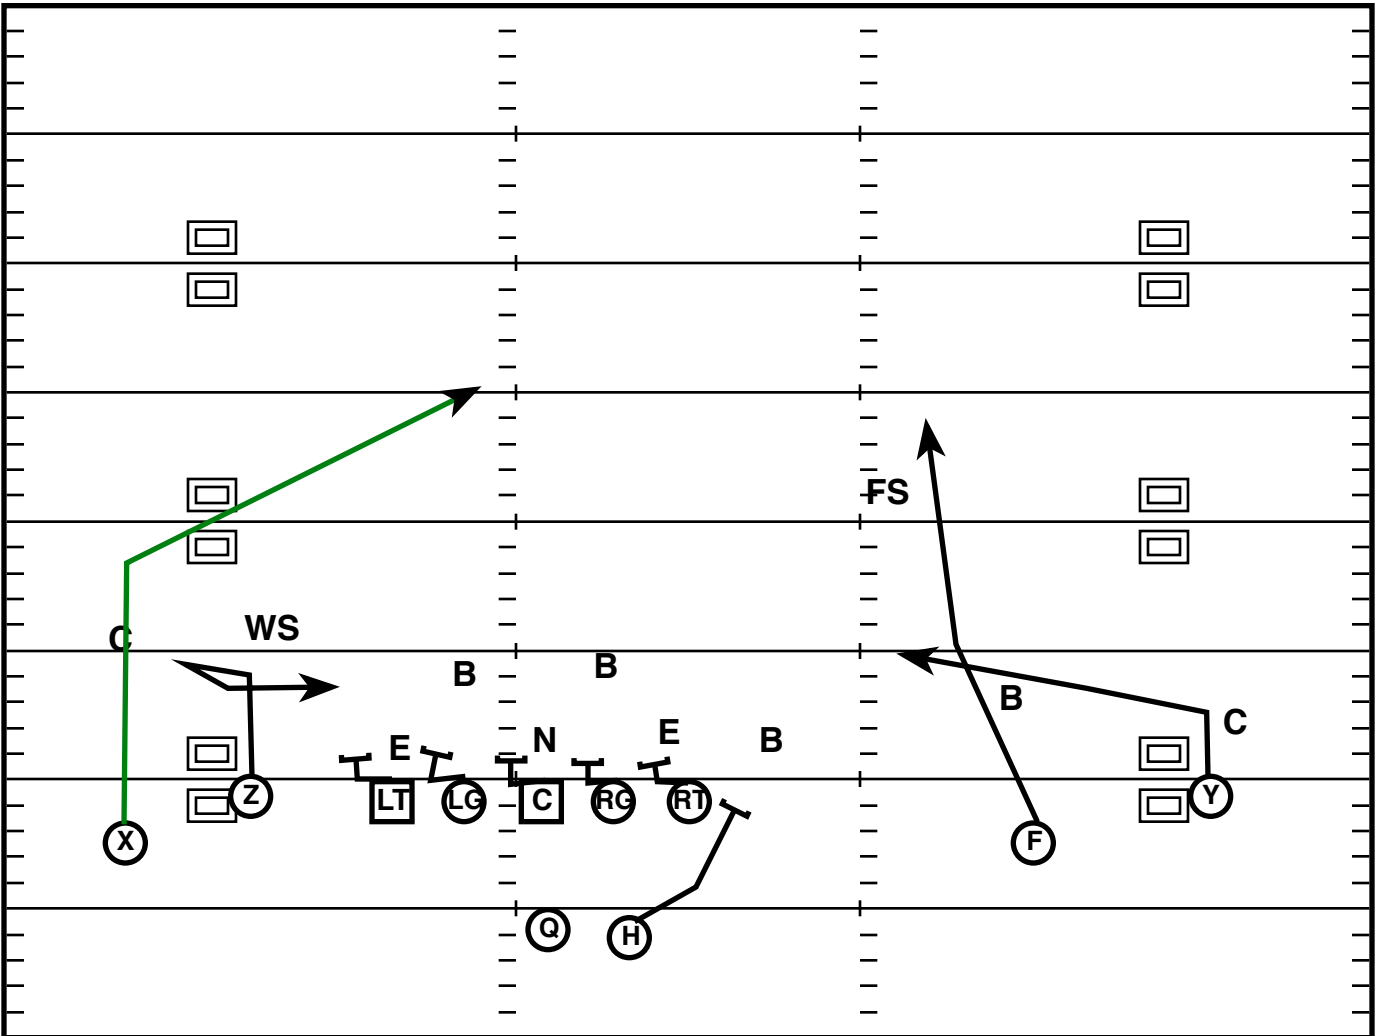

Doubles Split (L)

Drive	Time	D & D	Result	Score
WV 2	7:35 Q1	3rd & 8	Pass INC	3-0

Play Notes