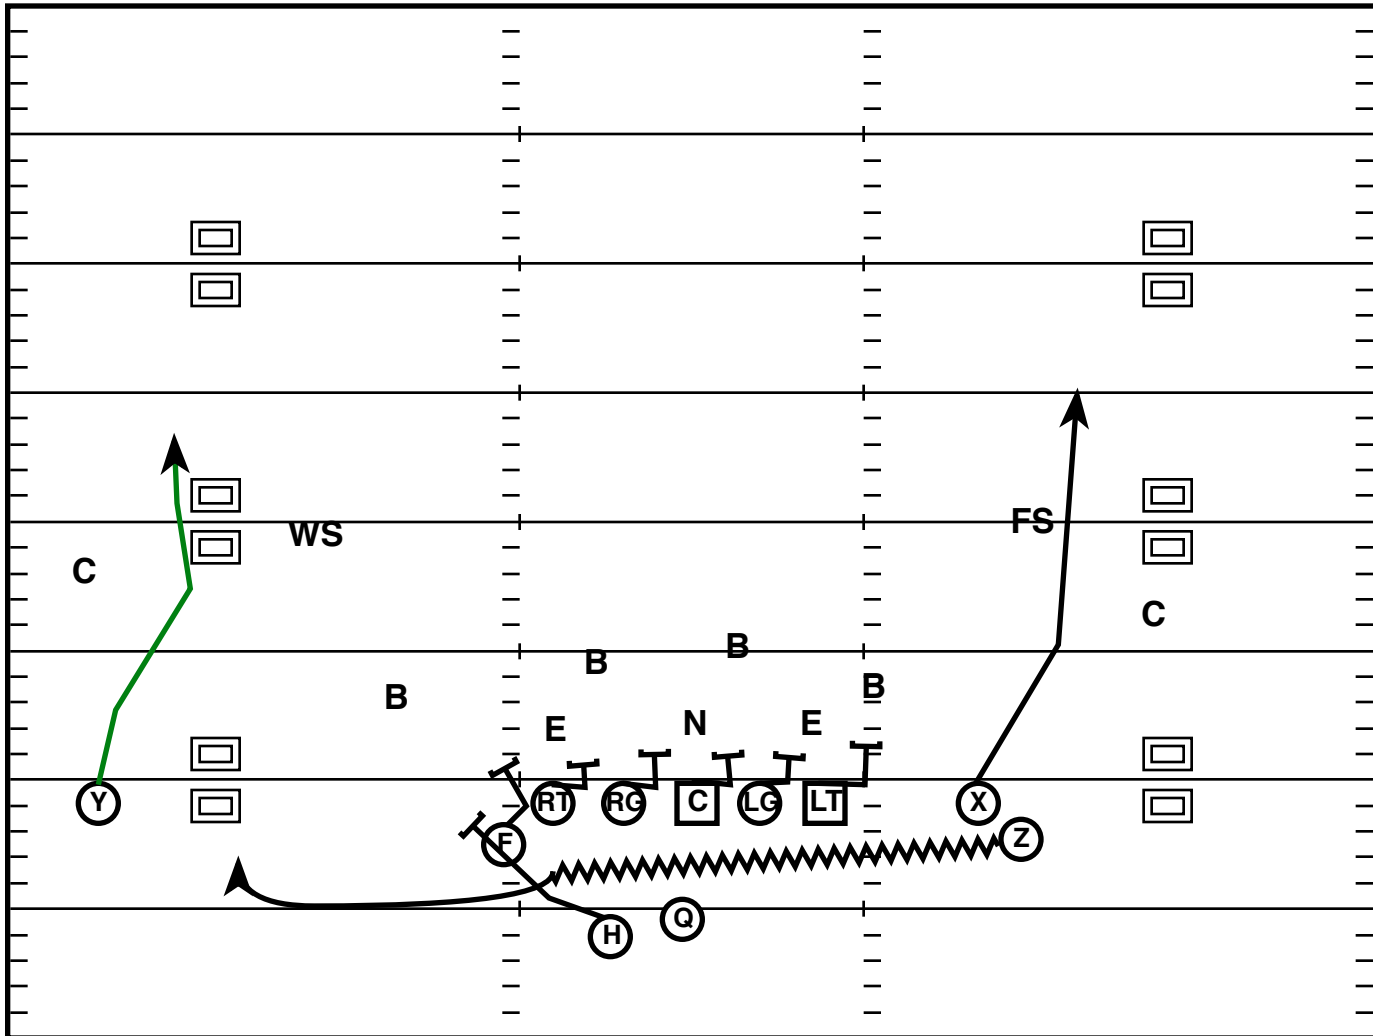

Doubles L Off (M)

Drive	Time	D & D	Result	Score
WV 9	5:54 Q4	1st - 10	Pass INC	27-34

Play Notes

Blank area for play notes.