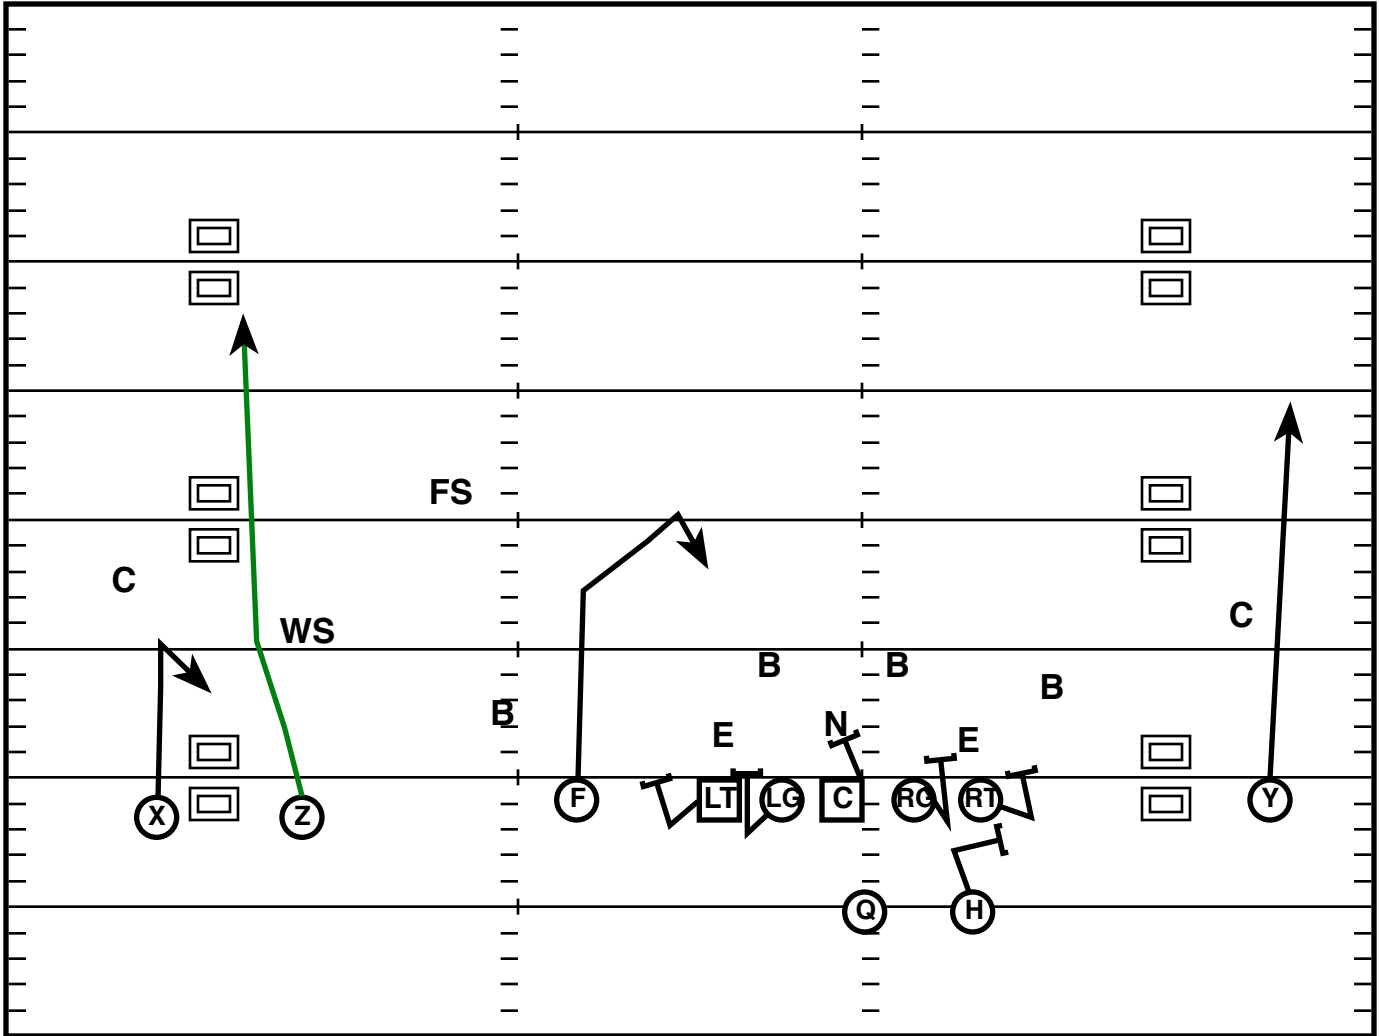

Trey L Split (R)

Drive	Time	D & D	Result	Score
WV 4	15:00 Q2	2nd & 6	Pass INC	10 - 14

Play Notes

Trey L Split (R)

Drive	Time	D & D	Result	Score
WV 4	14:54 Q2	3rd & 6	Pass +18 (TD)	10 - 14

Play Notes

Doubles R Off (M)