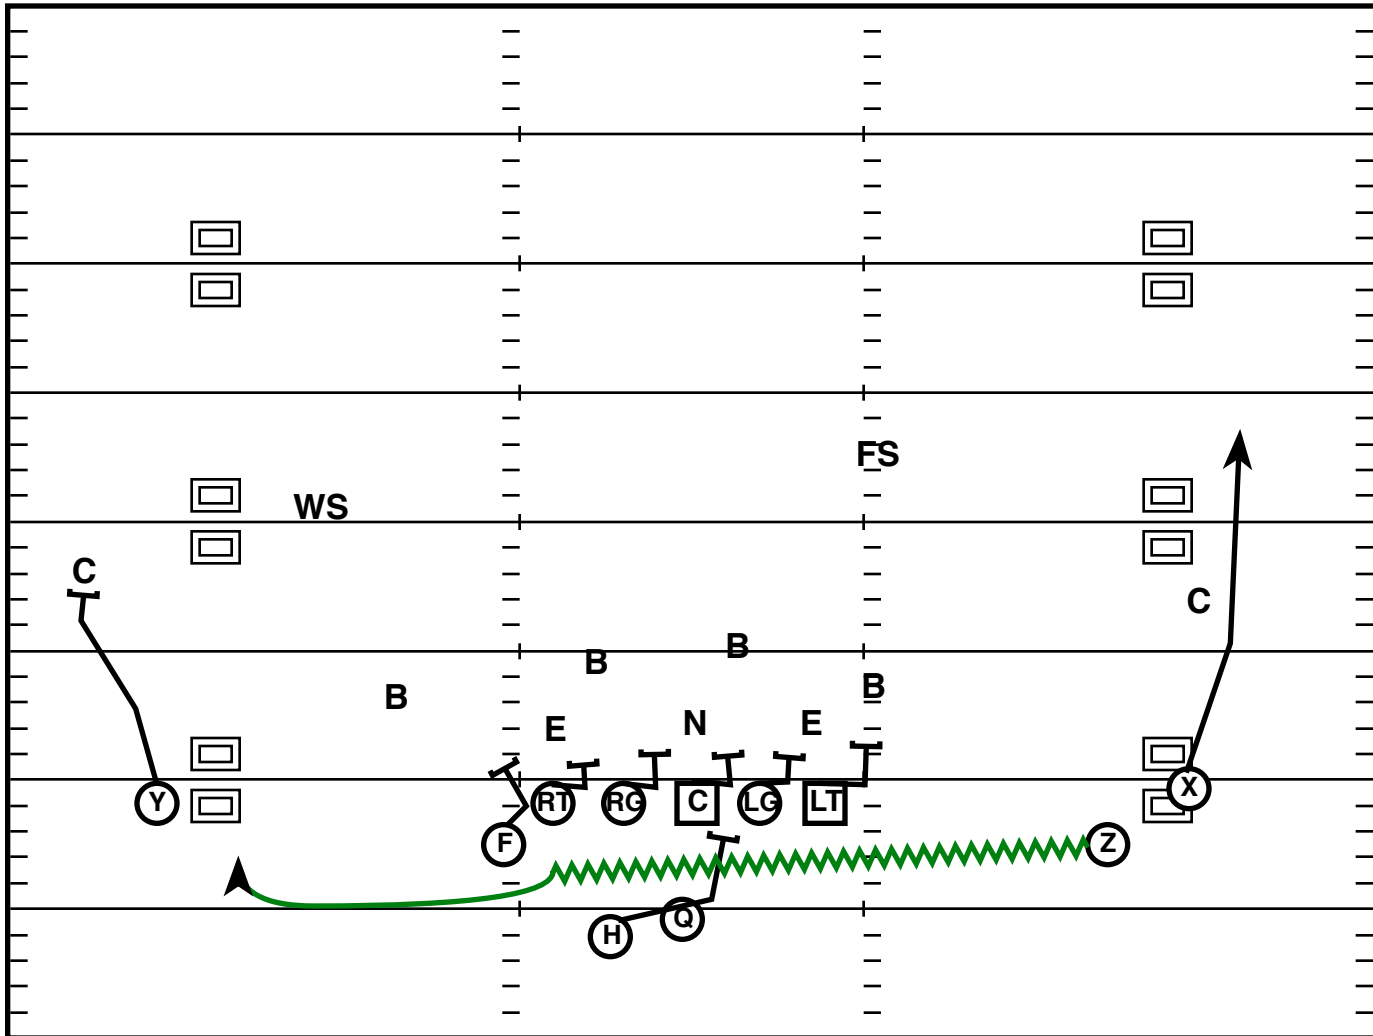

Play Notes

Doubles L Off (R)

Drive	Time	D & D	Result	Score
WV 7	9:23 Q2	2nd & 7	Pass +8	27-28

Play Notes

Doubles L Off (M)

Drive	Time	D & D	Result	Score
WV 7	9:00 Q3	1st - 10	Pass +14	27-28

Play Notes

Trey R Off (M)