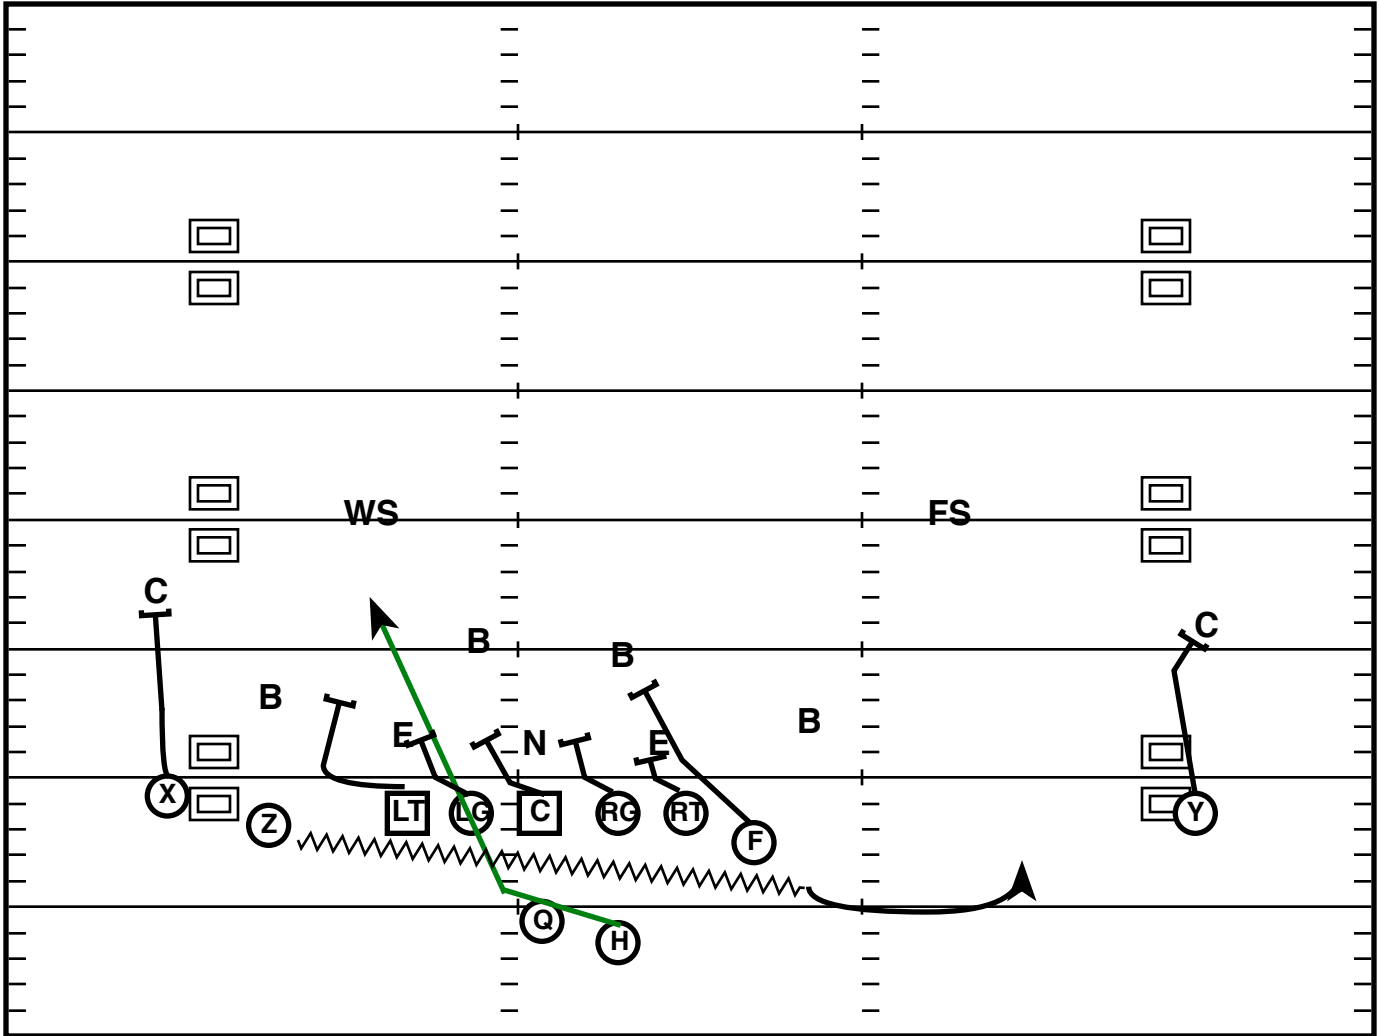

Doubles R Off (L)

Drive	Time	D & D	Result	Score
WV 2	8:33 Q1	1st & 10	Run +2	3-0

Play Notes