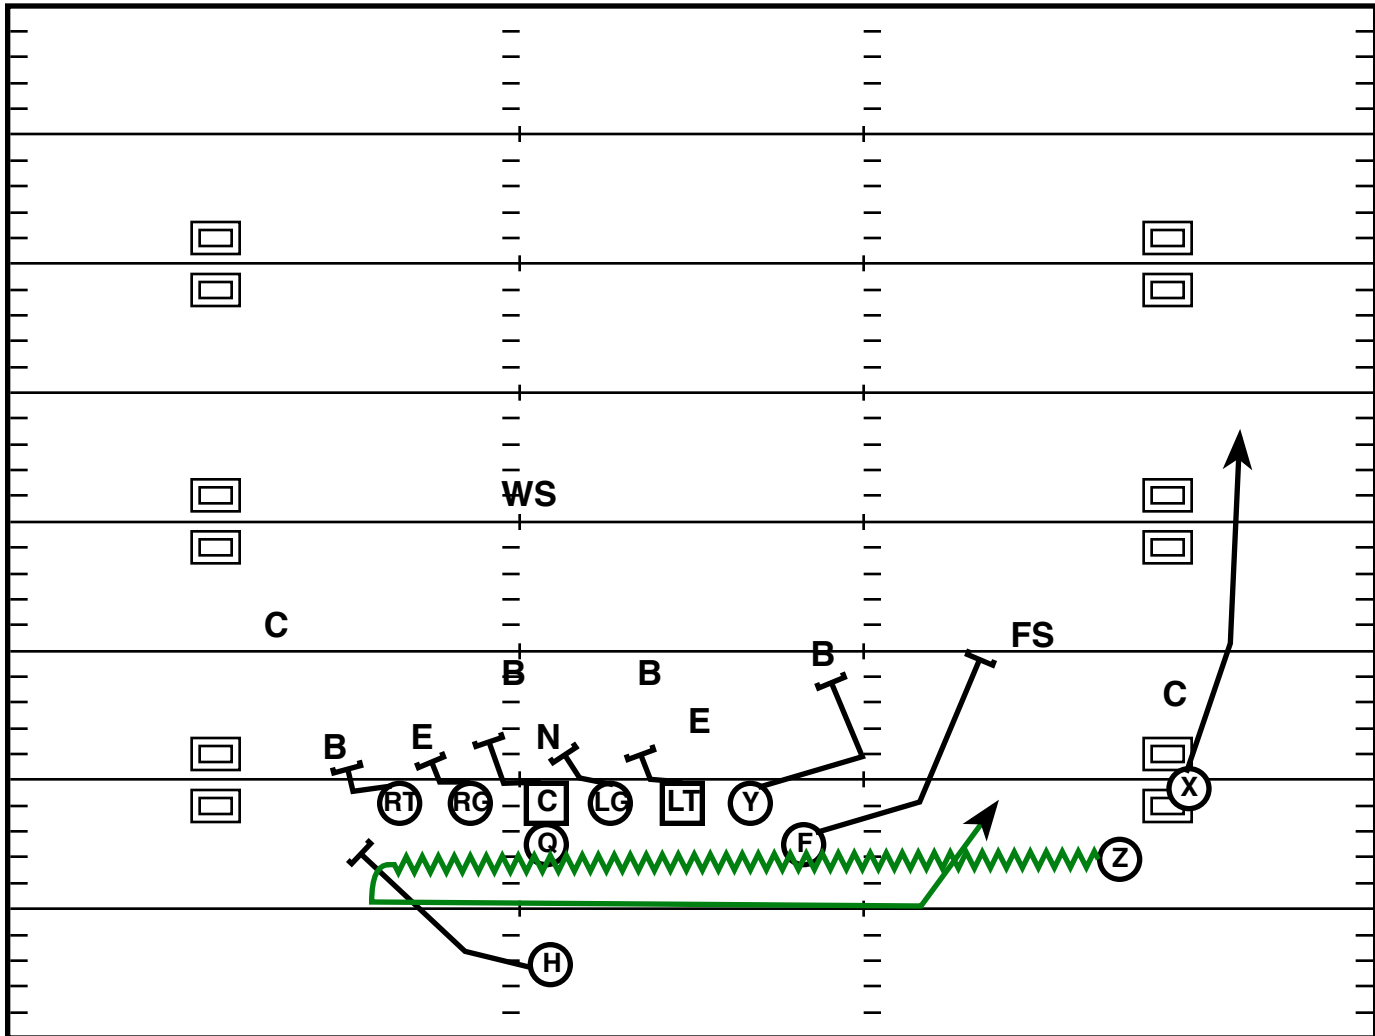

Twin R (L)

Drive	Time	D & D	Result	Score
WV 7	7:35 Q3	3rd - 2	Run -3	27-28

Play Notes