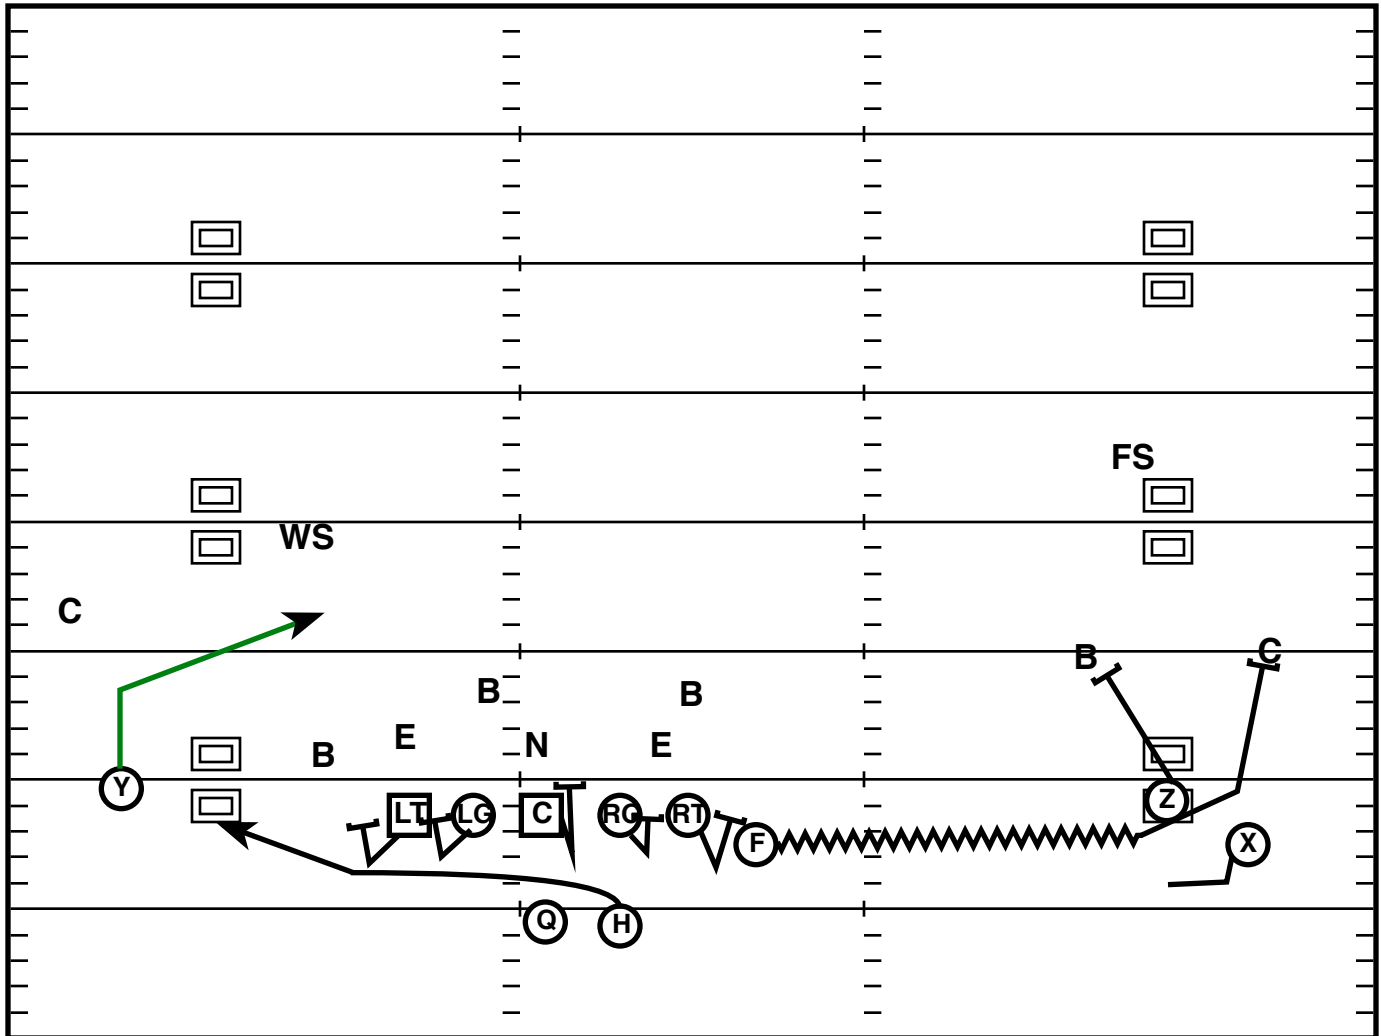

Trey R Off (L)

Drive	Time	D & D	Result	Score
WV 3	4:36 Q1	1st & 10	Pass INC	3-7

Play Notes