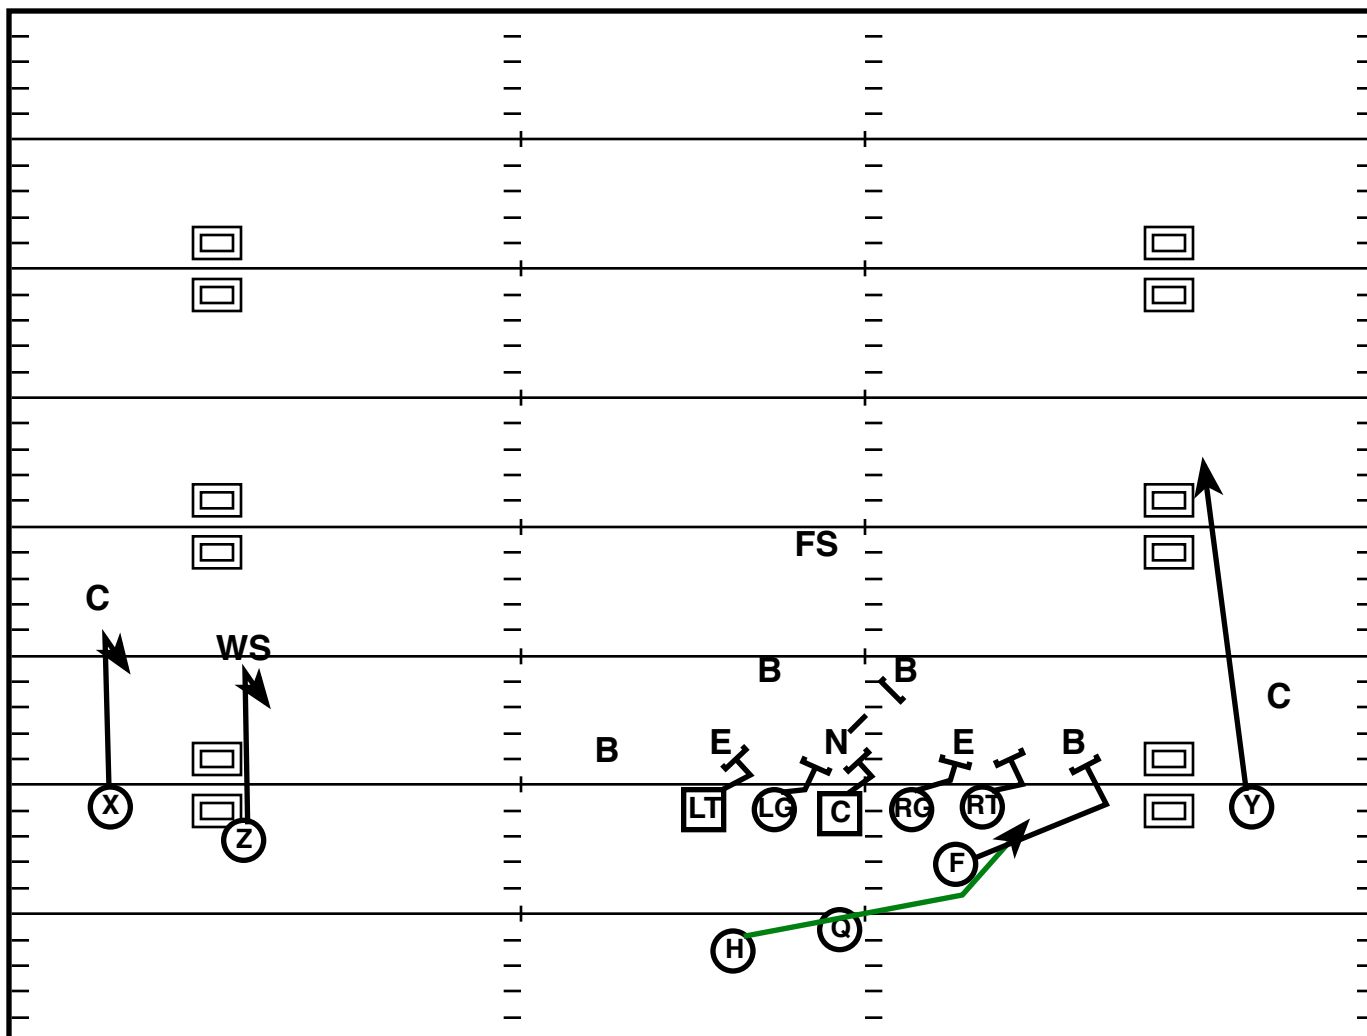

Play Notes

Holding Penalty -10

Doubles Split (R)

Drive	Time	D & D	Result	Score
WV 1	12:41 Q1	1st & 10	Pass +5	0-0

Play Notes

Red= Run Action

Doubles R Off (L)

Drive	Time	D & D	Result	Score
WV 1	11:45 Q1	2nd & 10	Pass +5	0-0