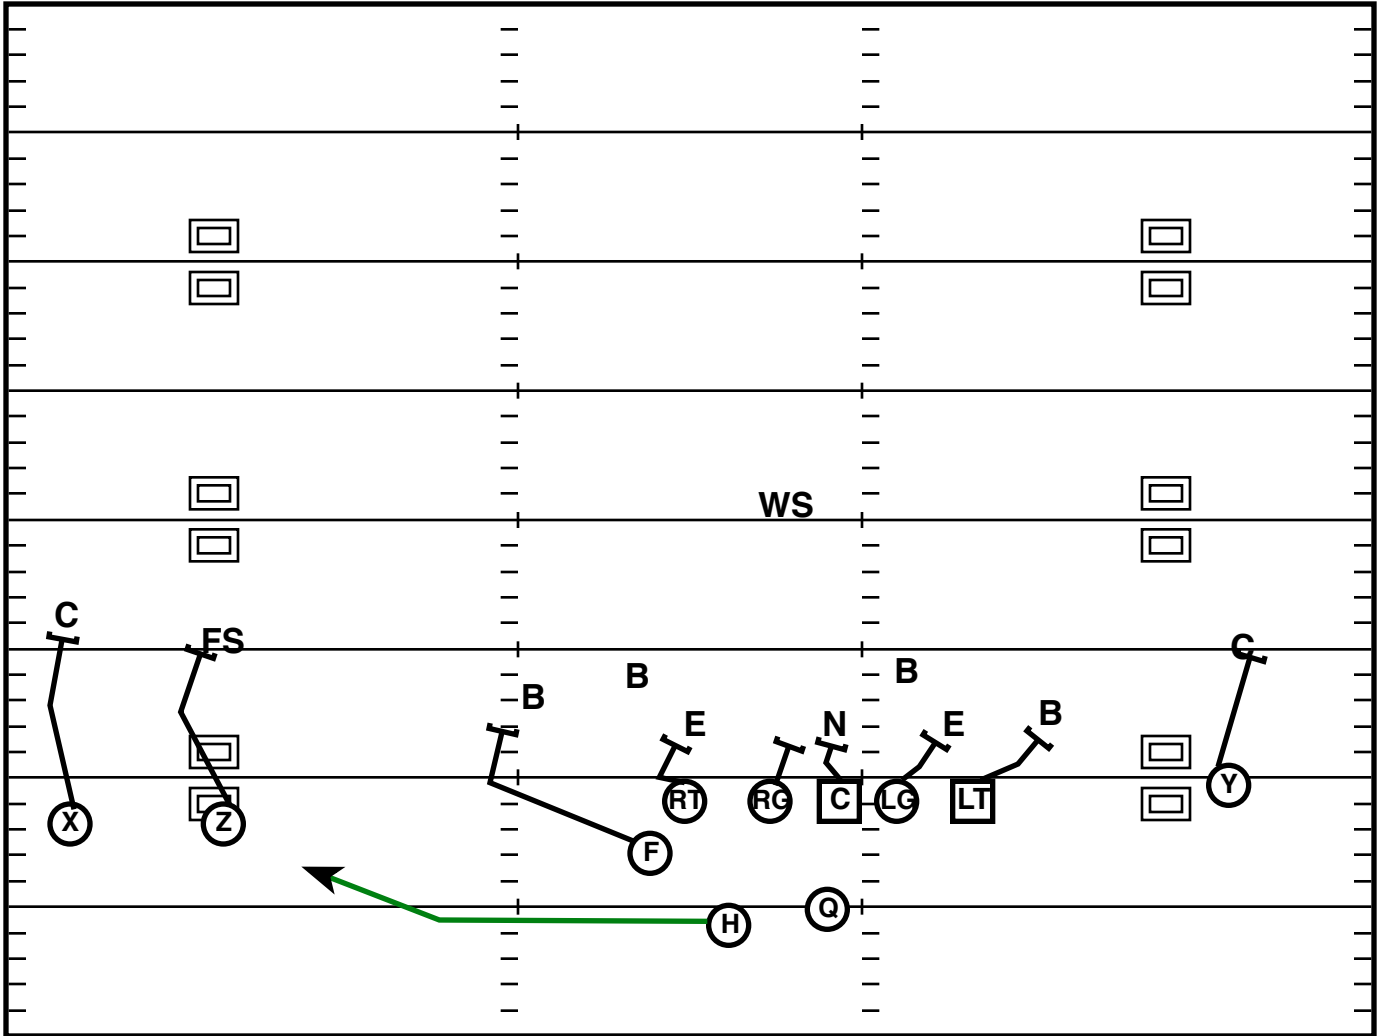

Doubles Split (R)

Drive	Time	D & D	Result	Score
WV 3	3:16 Q1	2nd & 6	Pass +60 (TD)	3-7

Play Notes

Trey L Off (R)

Drive	Time	D & D	Result	Score
WV 4	1:50 Q1	1st & 10	Pass +20	10 - 14

Play Notes

Penalty= Holding