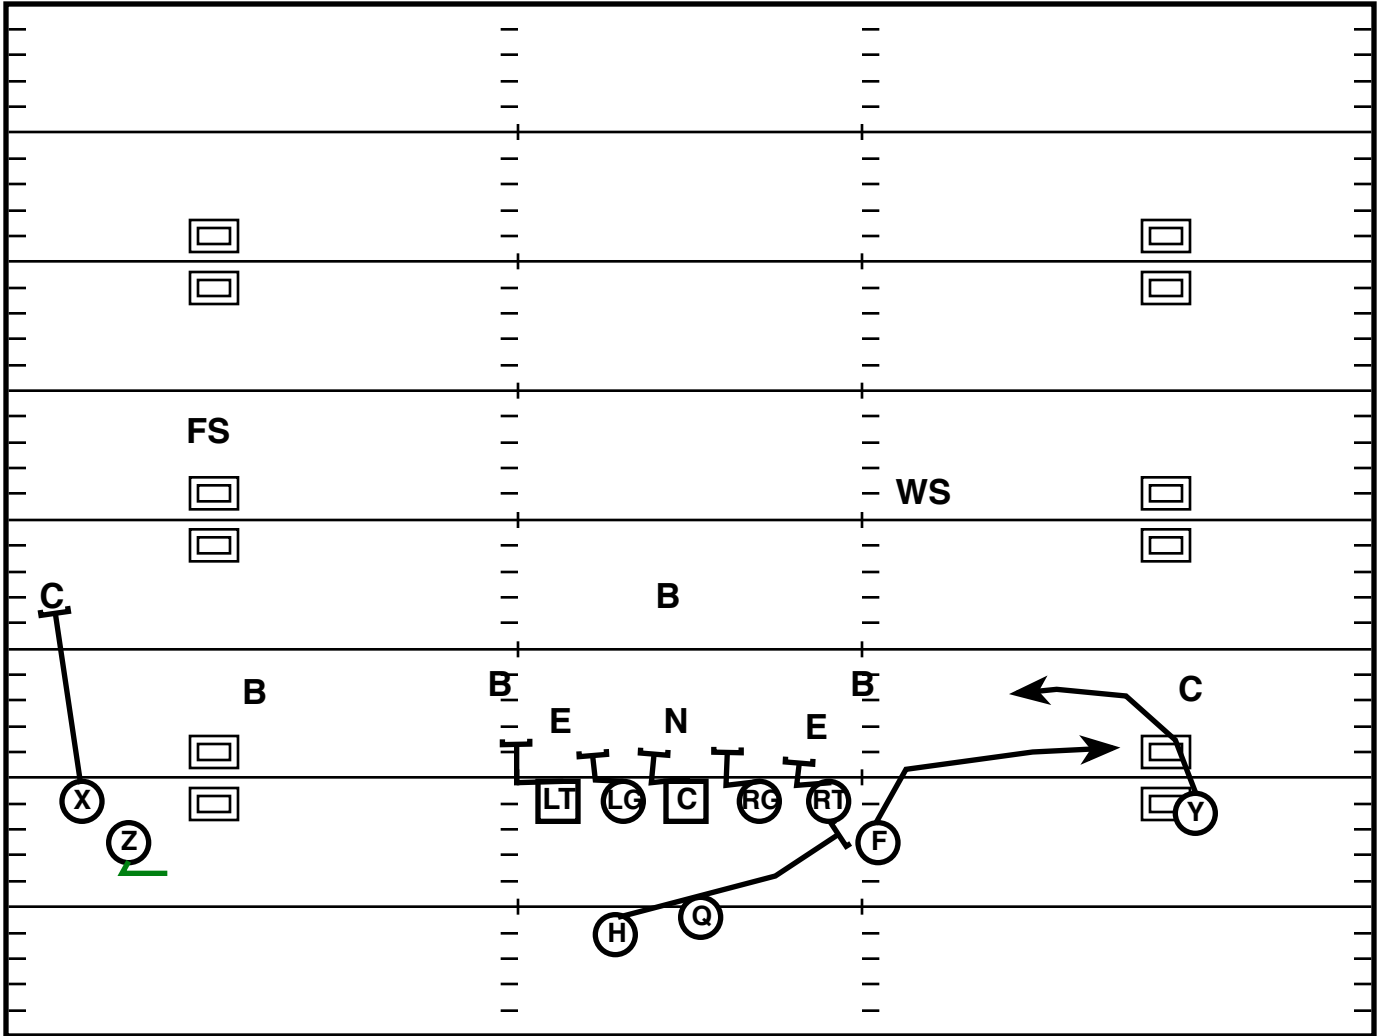

Doubles R Off (M)

Drive	Time	D & D	Result	Score
WV 5	10:04 Q2	1st - 10	PASS INC	17-21

Play Notes