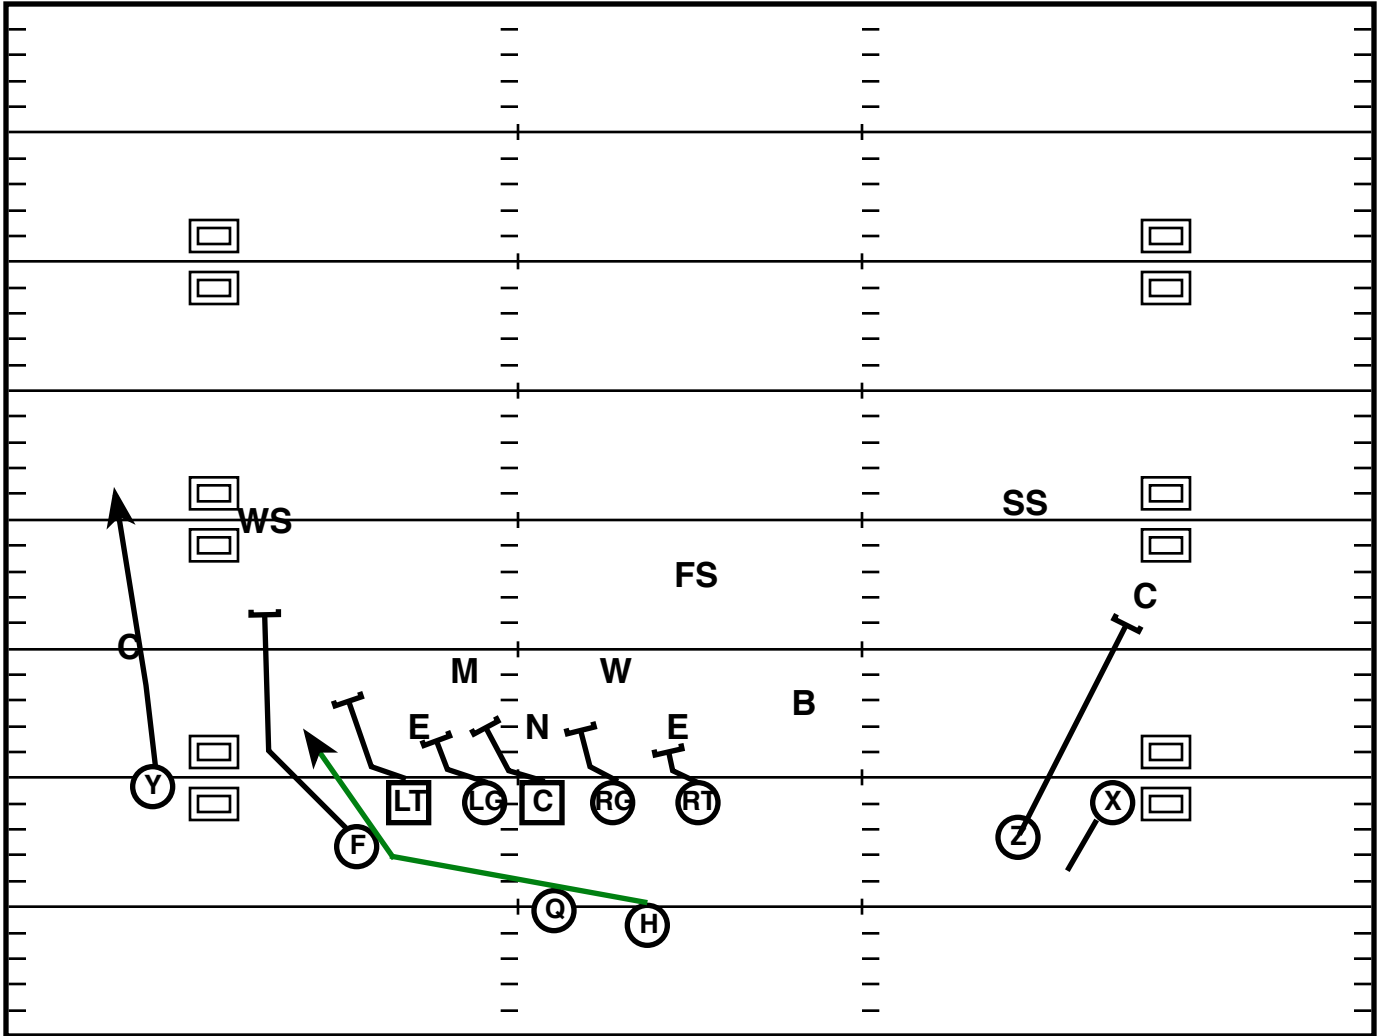

Doubles L Off (L)

Drive	Time	D & D	Result	Score
WV 1	14:23 Q1	1 - 10	Run +5	0-0

Play Notes