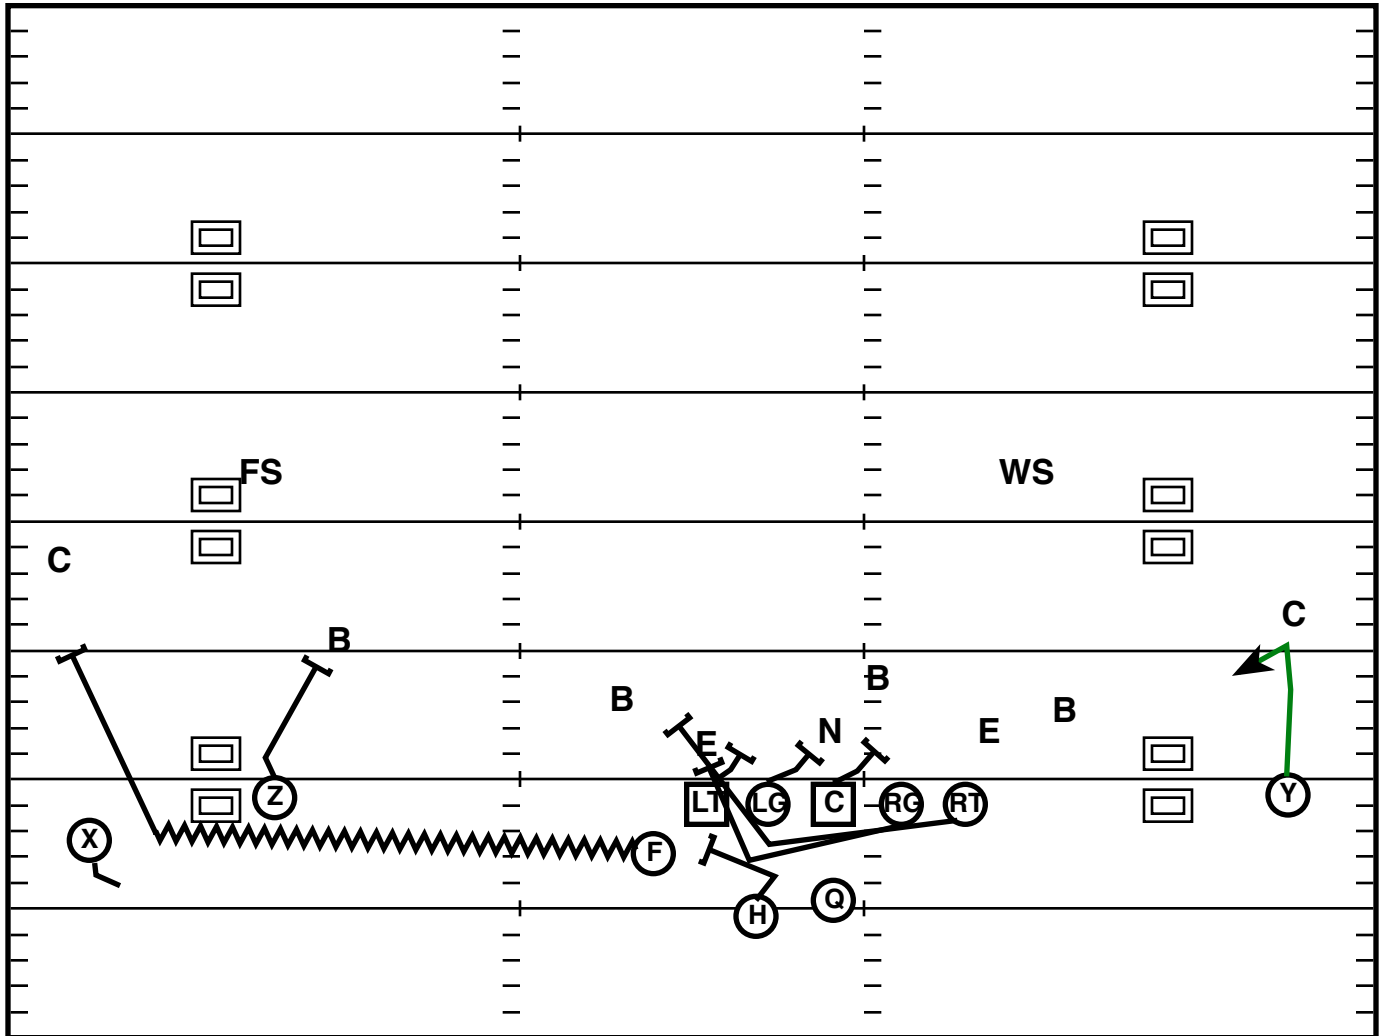

Trey L Off (R)

Drive	Time	D & D	Result	Score
WV 5	7:52 Q2	1st & 10	Pass INC	17-21

Play Notes