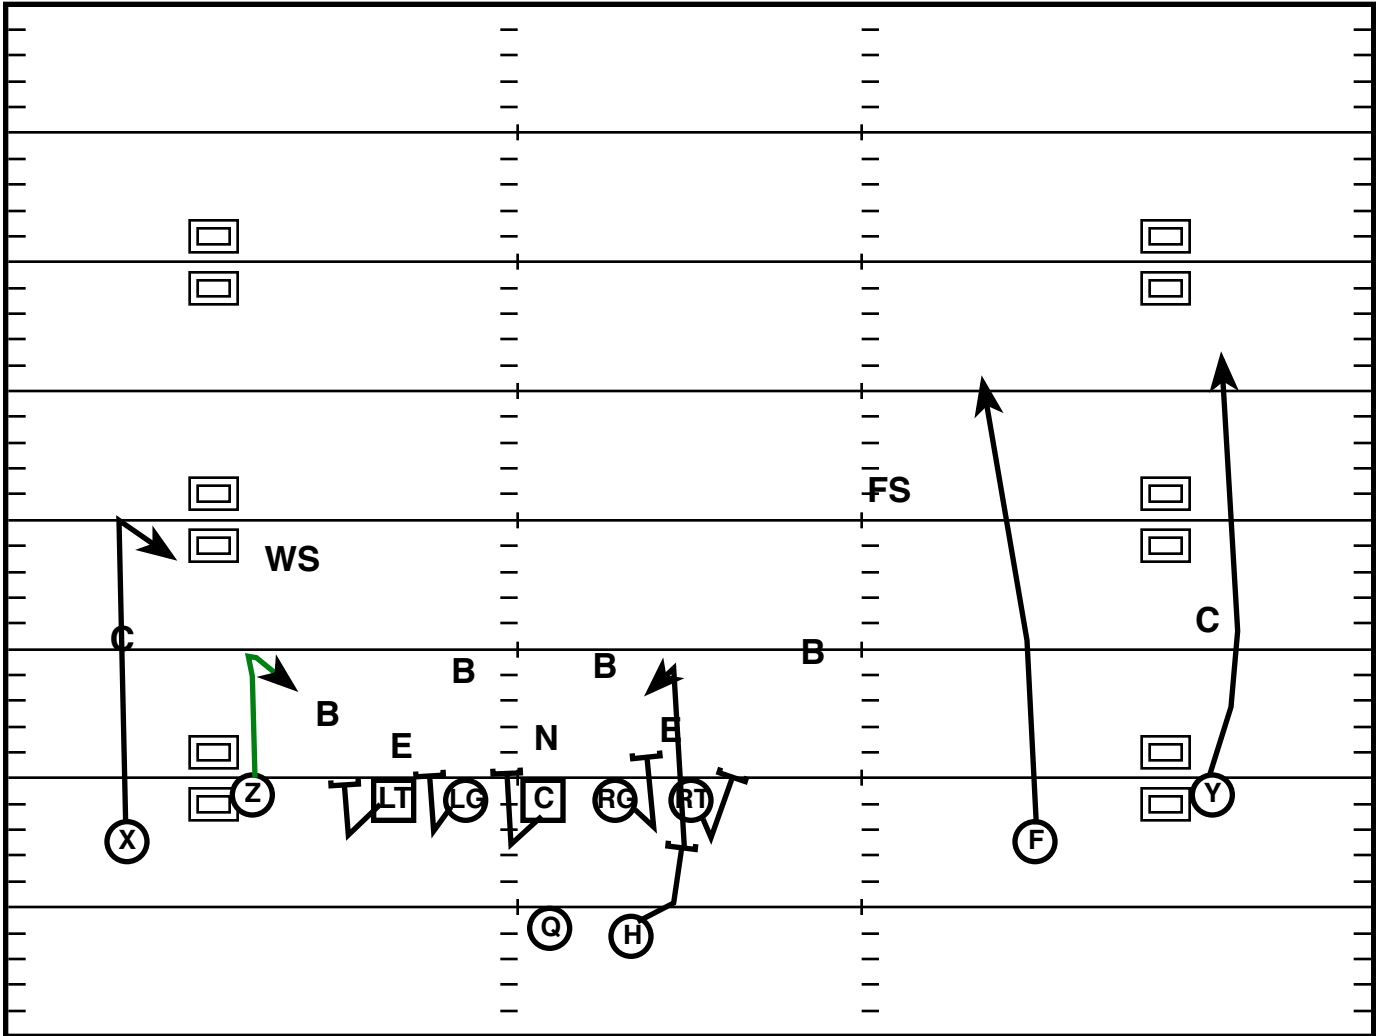

Doubles Split (L)

Drive	Time	D & D	Result	Score
WV 6	0:31 Q2	1st & 10	Pass +7	24-28

Play Notes