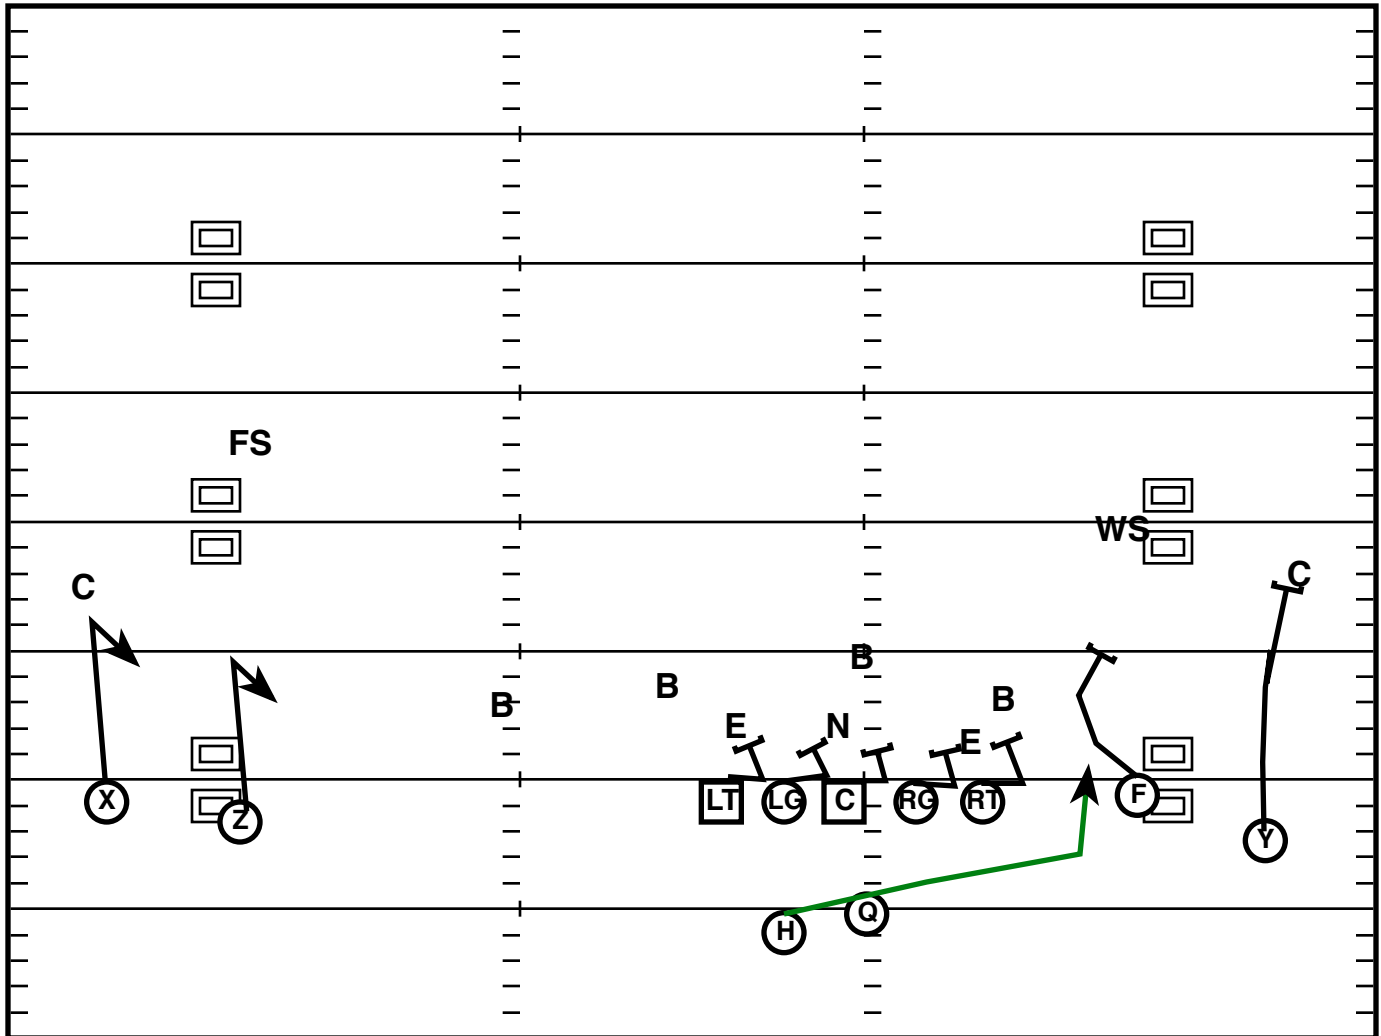

Doubles split (R)

Drive	Time	D & D	Result	Score
WV 6	1:33 Q2	2nd & 3	Run 0	24 -28

Play Notes