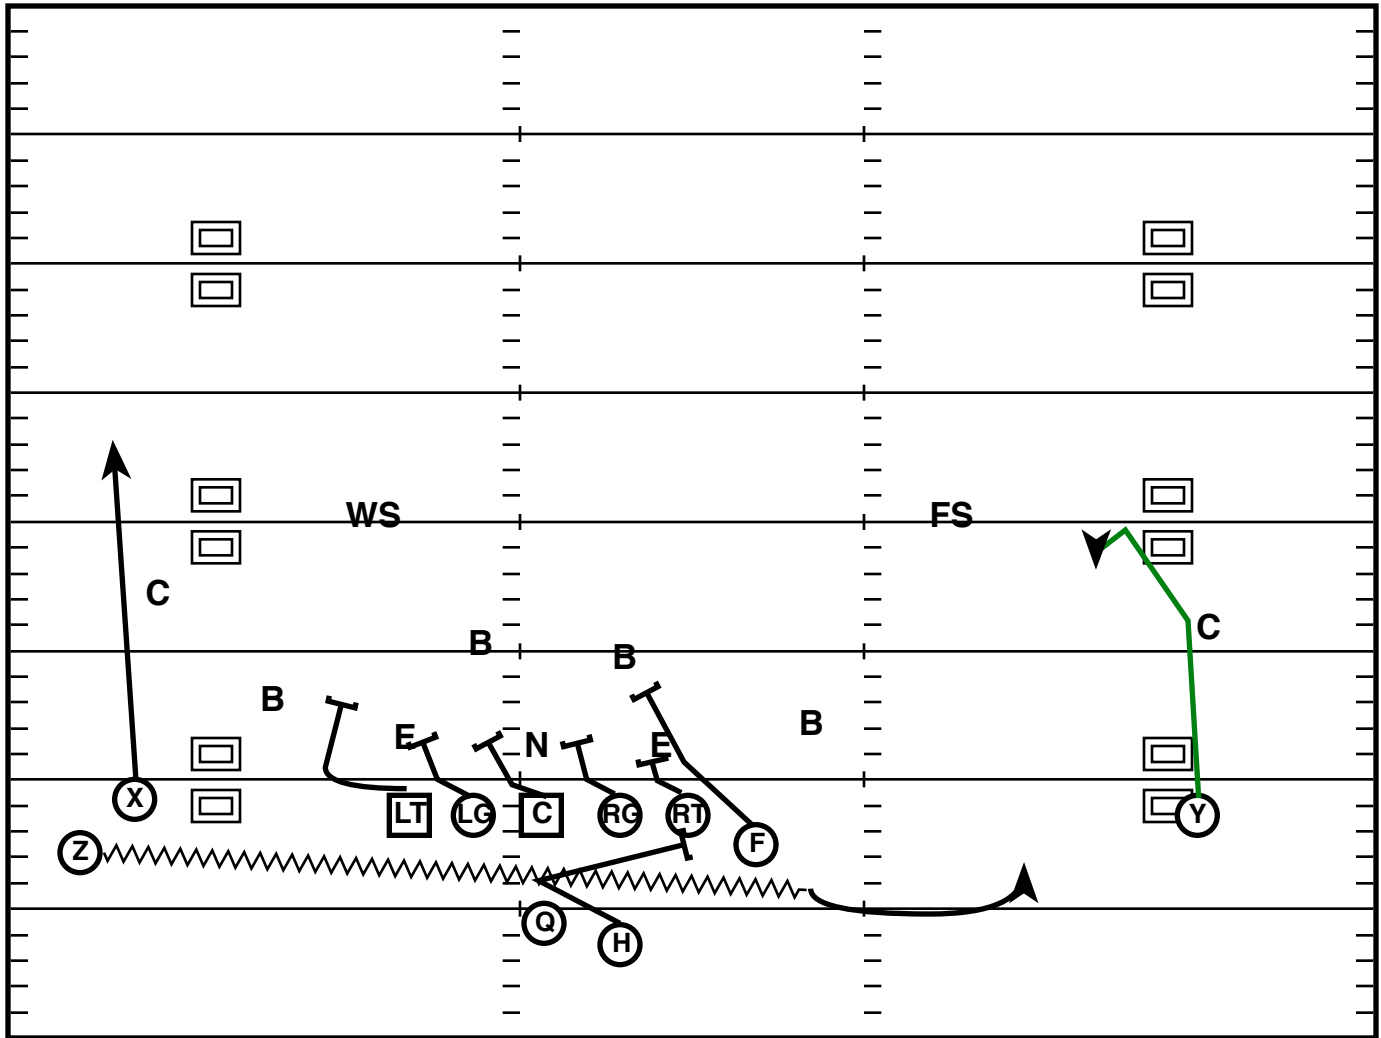

Doubles R Off (L)

Drive	Time	D & D	Result	Score
WV 10	1:29 Q4	2nd & 3	Pass +6	34-41

Play Notes