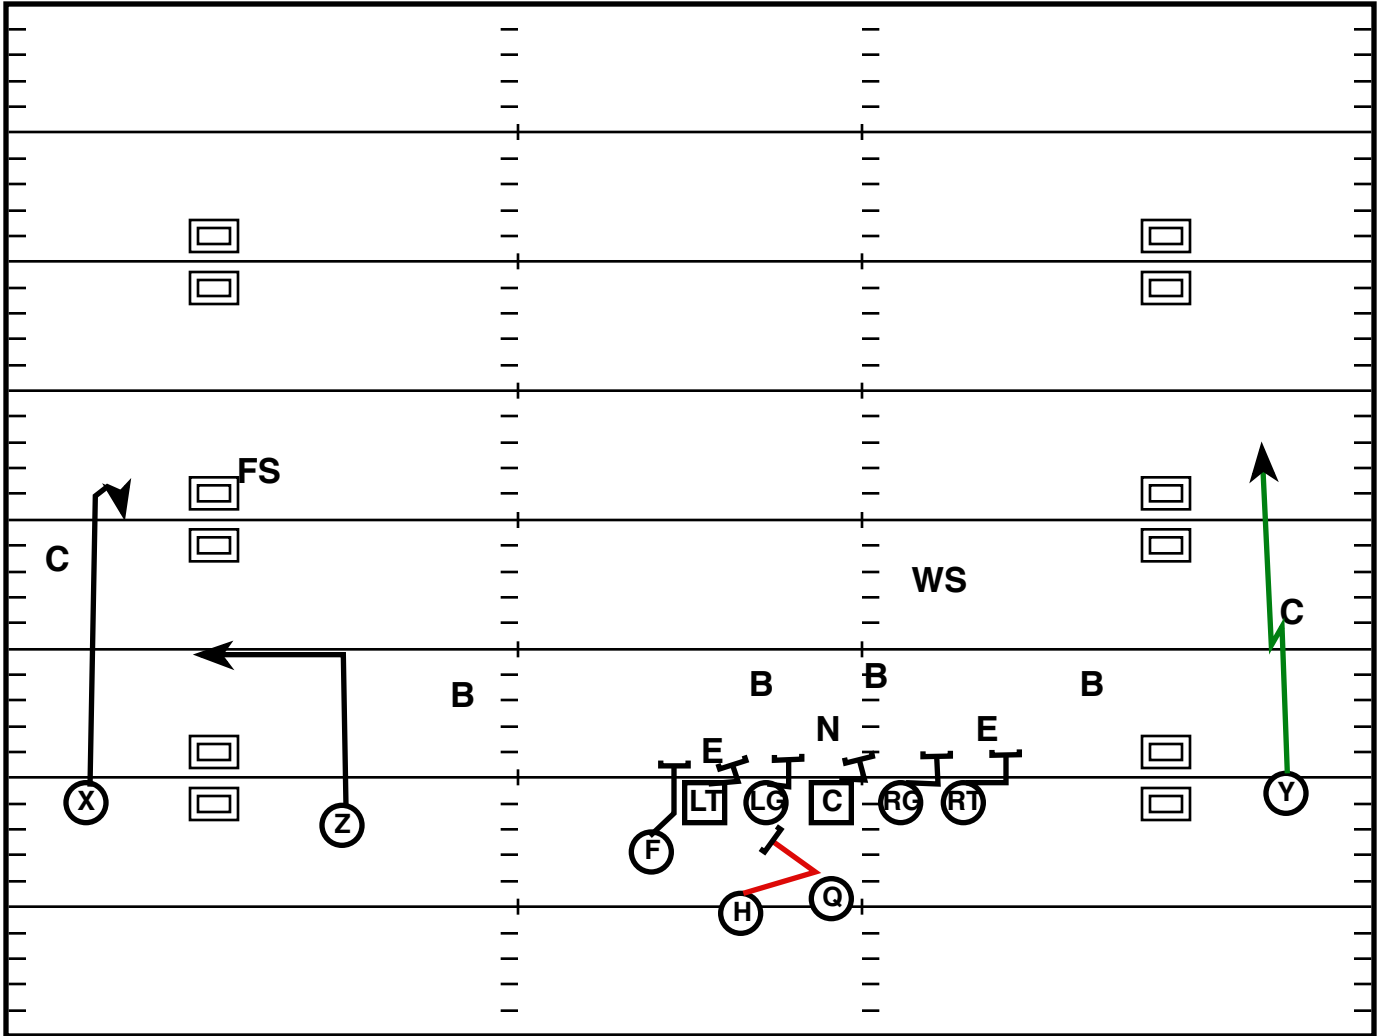

Play Notes

Trey L Off (R)

Drive	Time	D & D	Result	Score
WV 4	0:35 Q1	1st & 10	Pass INC	10-14

Play Notes

Red= Run Action

Doubles Split Tight L (R)

Drive	Time	D & D	Result	Score
WV 4	0:25 Q1	2nd & 10	Pass INC	10 -14