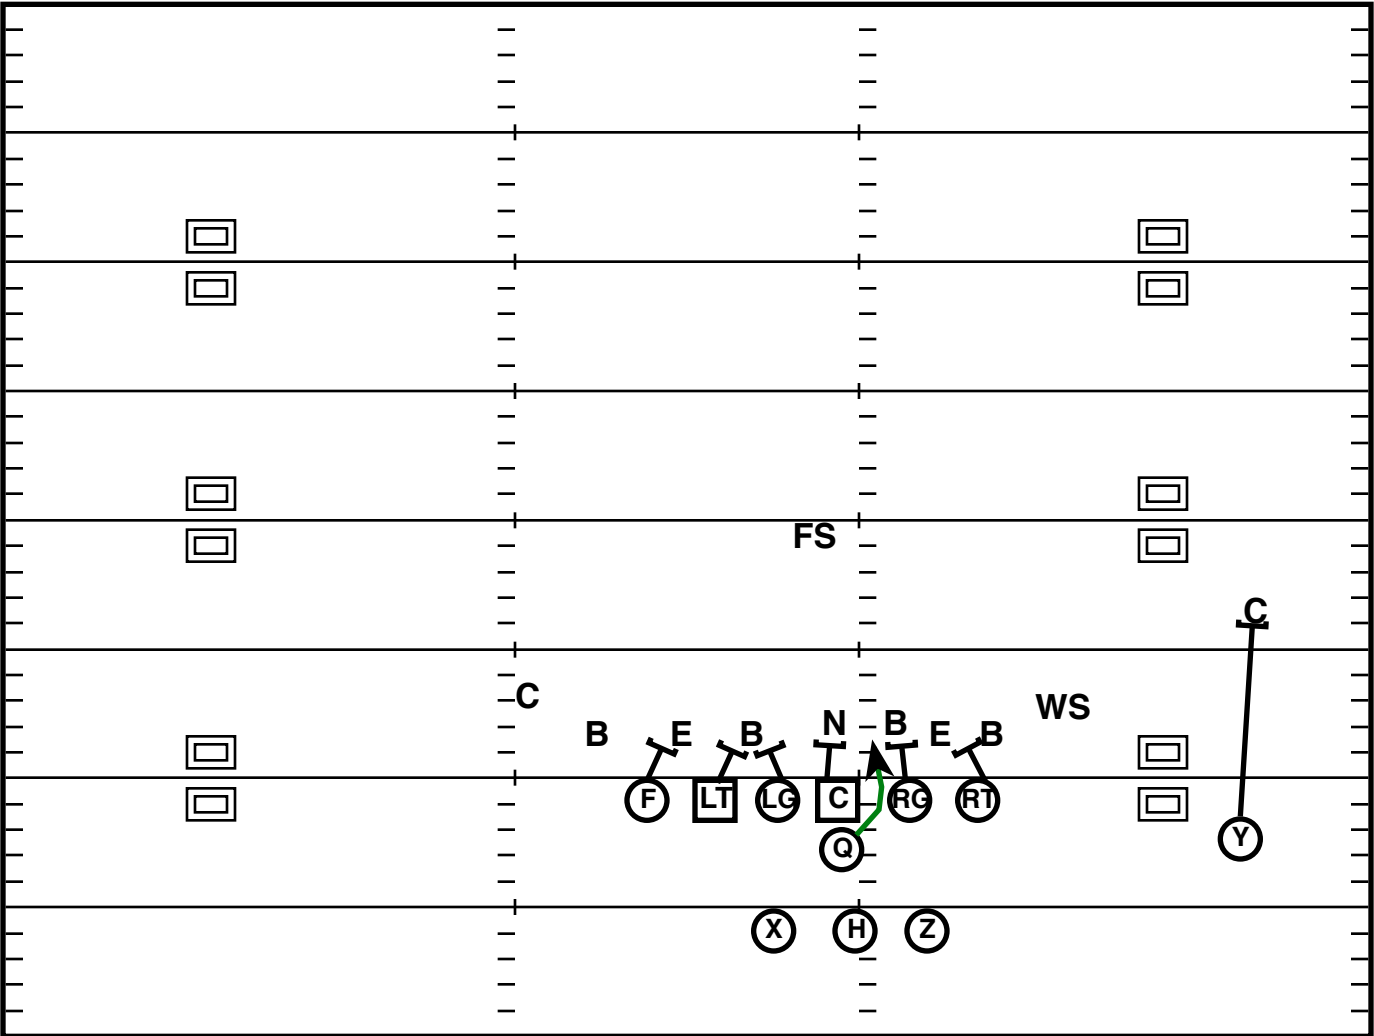

Play Notes

Trey L Off (R)

Drive	Time	D & D	Result	Score
WV 5	7:52 Q2	1st & 10	Pass INC	17-21

Play Notes

Doubles L Off (R)

Drive	Time	D & D	Result	Score
WV 5	7:48 Q2	1st & 15	Run +55 (TD)	17 -21

Play Notes

Doubles Split (M)