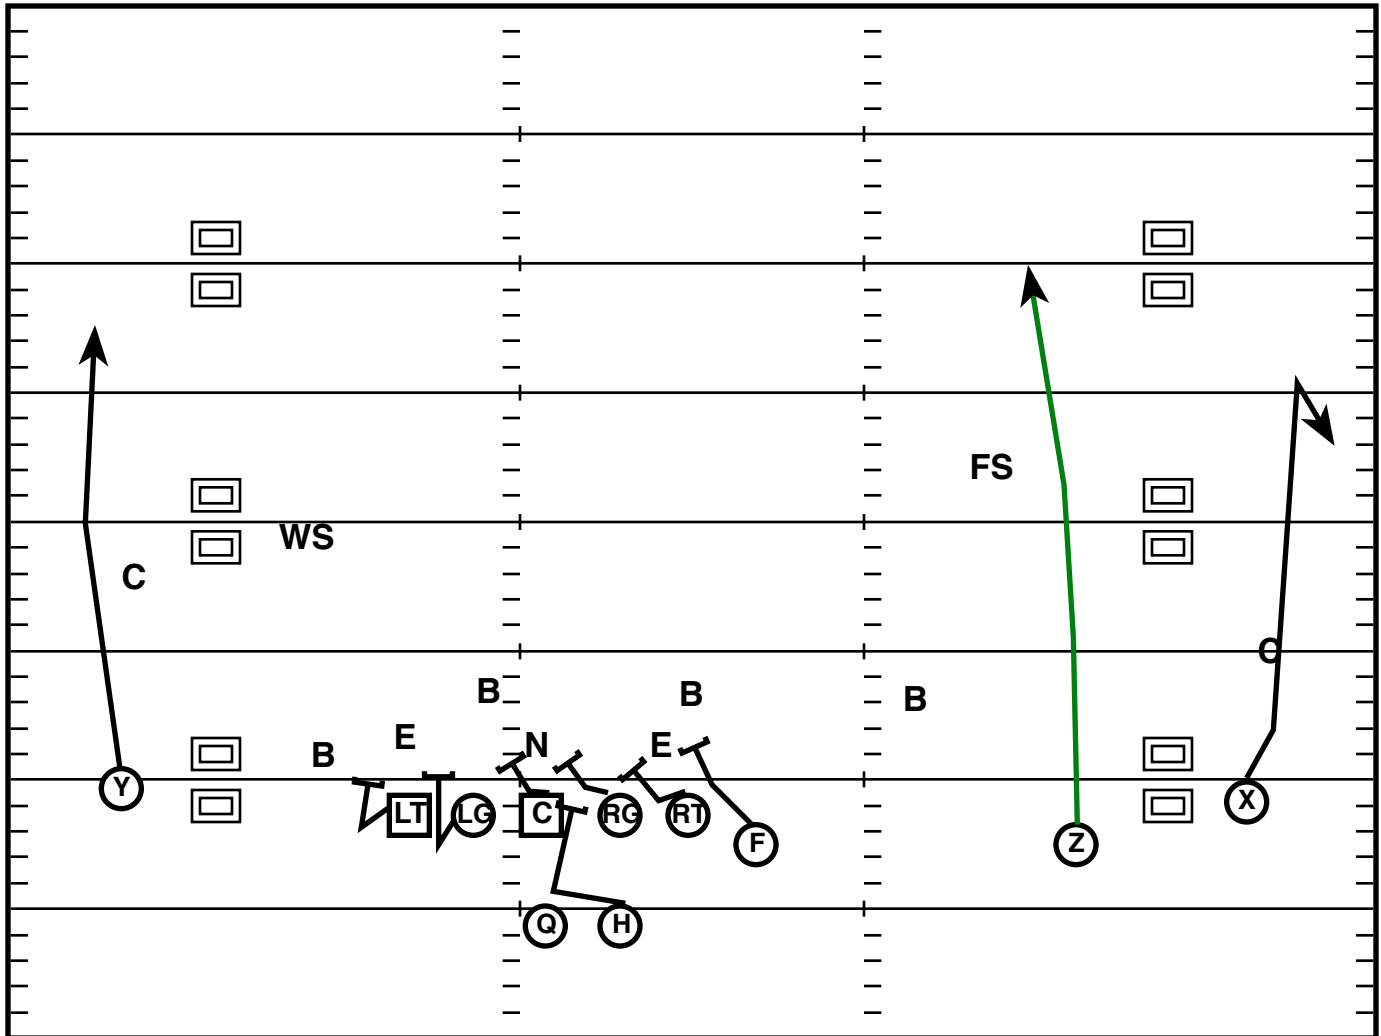

Trey R Off (L)

Drive	Time	D & D	Result	Score
WV 10	0:24 Q4	1st & 10	Pass +33 (TD)	34-41

Play Notes