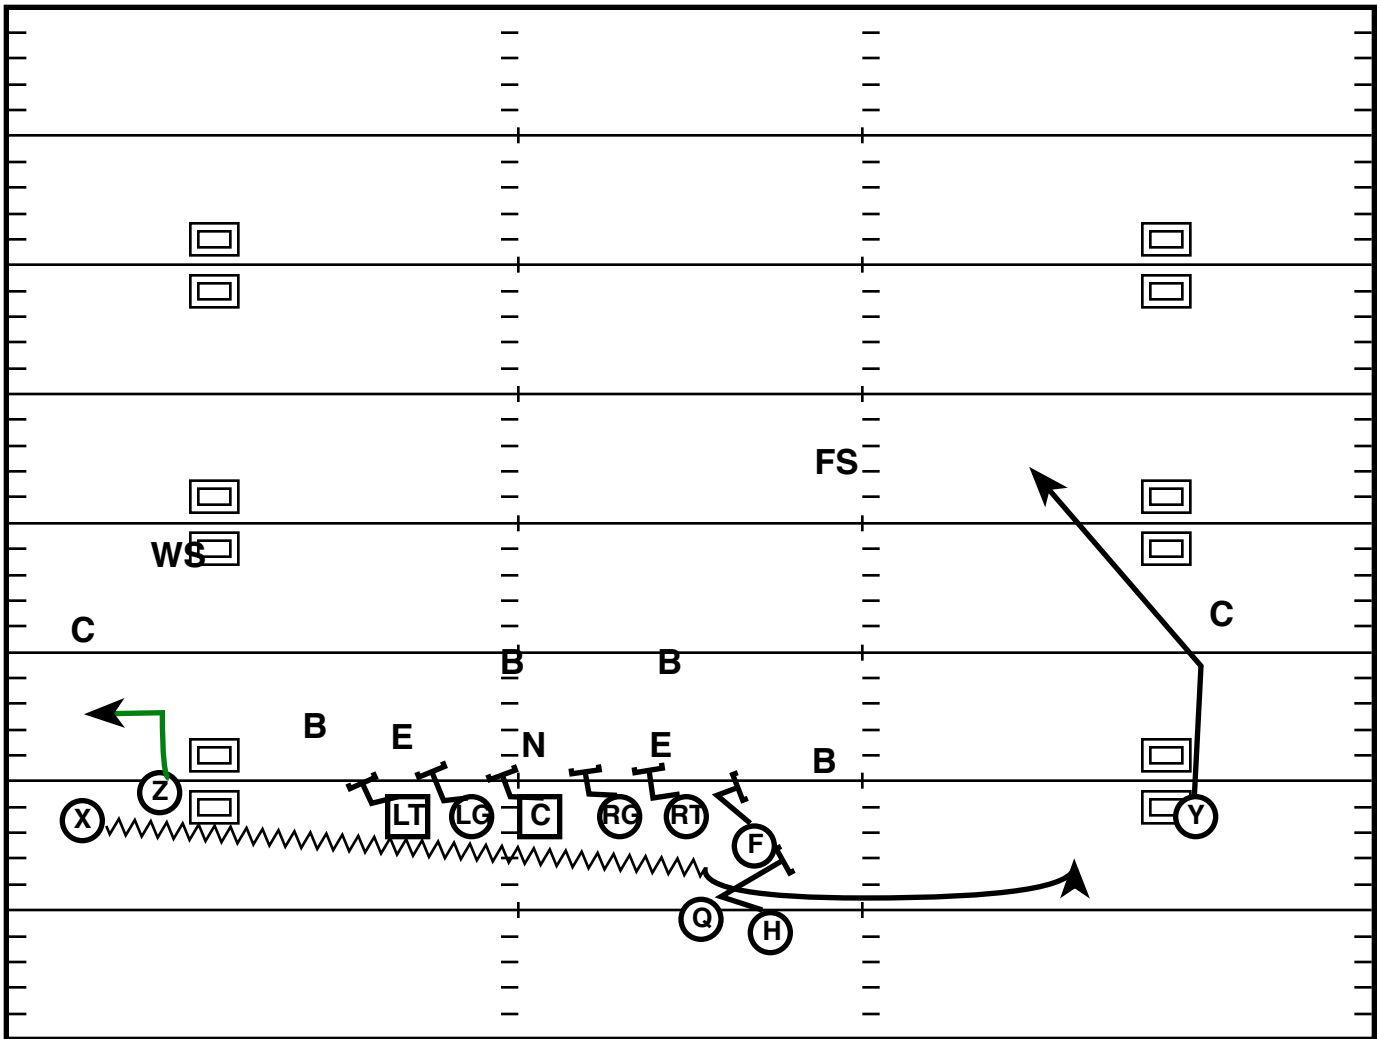

Play Notes

Holding Penalty -10

Doubles Split (R)

Drive	Time	D & D	Result	Score
WV 1	12:41 Q1	1st & 10	Pass +5	0-0

Play Notes

Red= Run Action

Doubles R Off (L)

Drive	Time	D & D	Result	Score
WV 1	11:45 Q1	2nd & 10	Pass +5	0-0