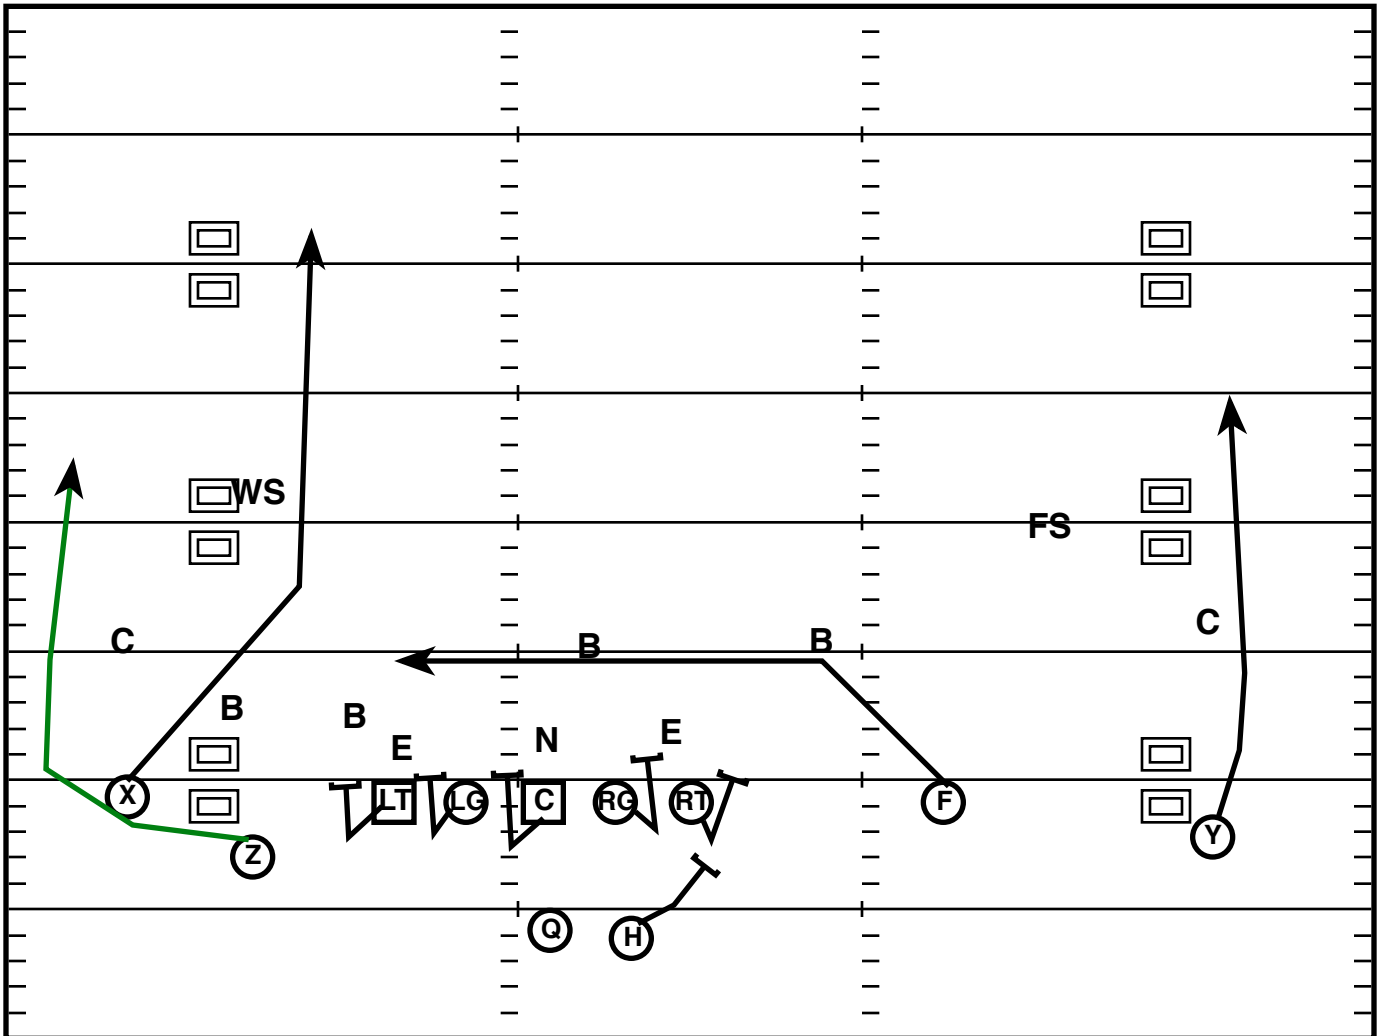

Play Notes

Doubles L Off (R)

Drive	Time	D & D	Result	Score
WV 7	9:23 Q2	2nd & 7	Pass +8	27-28

Play Notes

Doubles L Off (M)

Drive	Time	D & D	Result	Score
WV 7	9:00 Q3	1st - 10	Pass +14	27-28

Play Notes

Trey R Off (M)