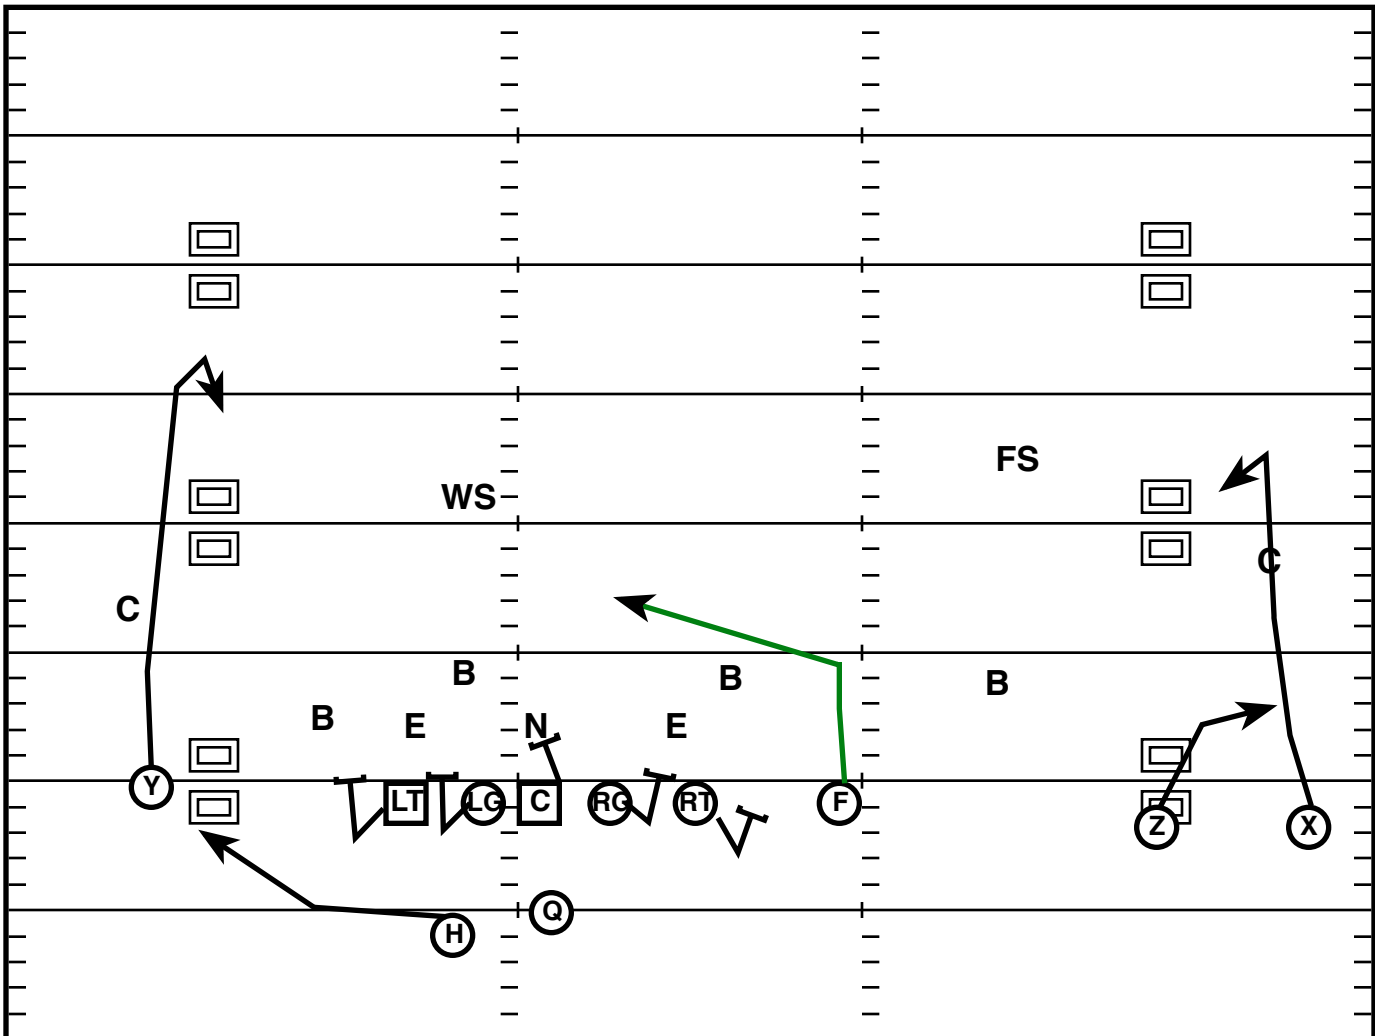

Play Notes

Draw

Trey R Split (L)

Drive	Time	D & D	Result	Score
WV 9	9:20 Q4	1st & 10	Pass +8	27-34

Play Notes

Doubles R Off (L)

Drive	Time	D & D	Result	Score
WV 9	7:55 Q4	1st & 10	Run +8	27-34

Play Notes