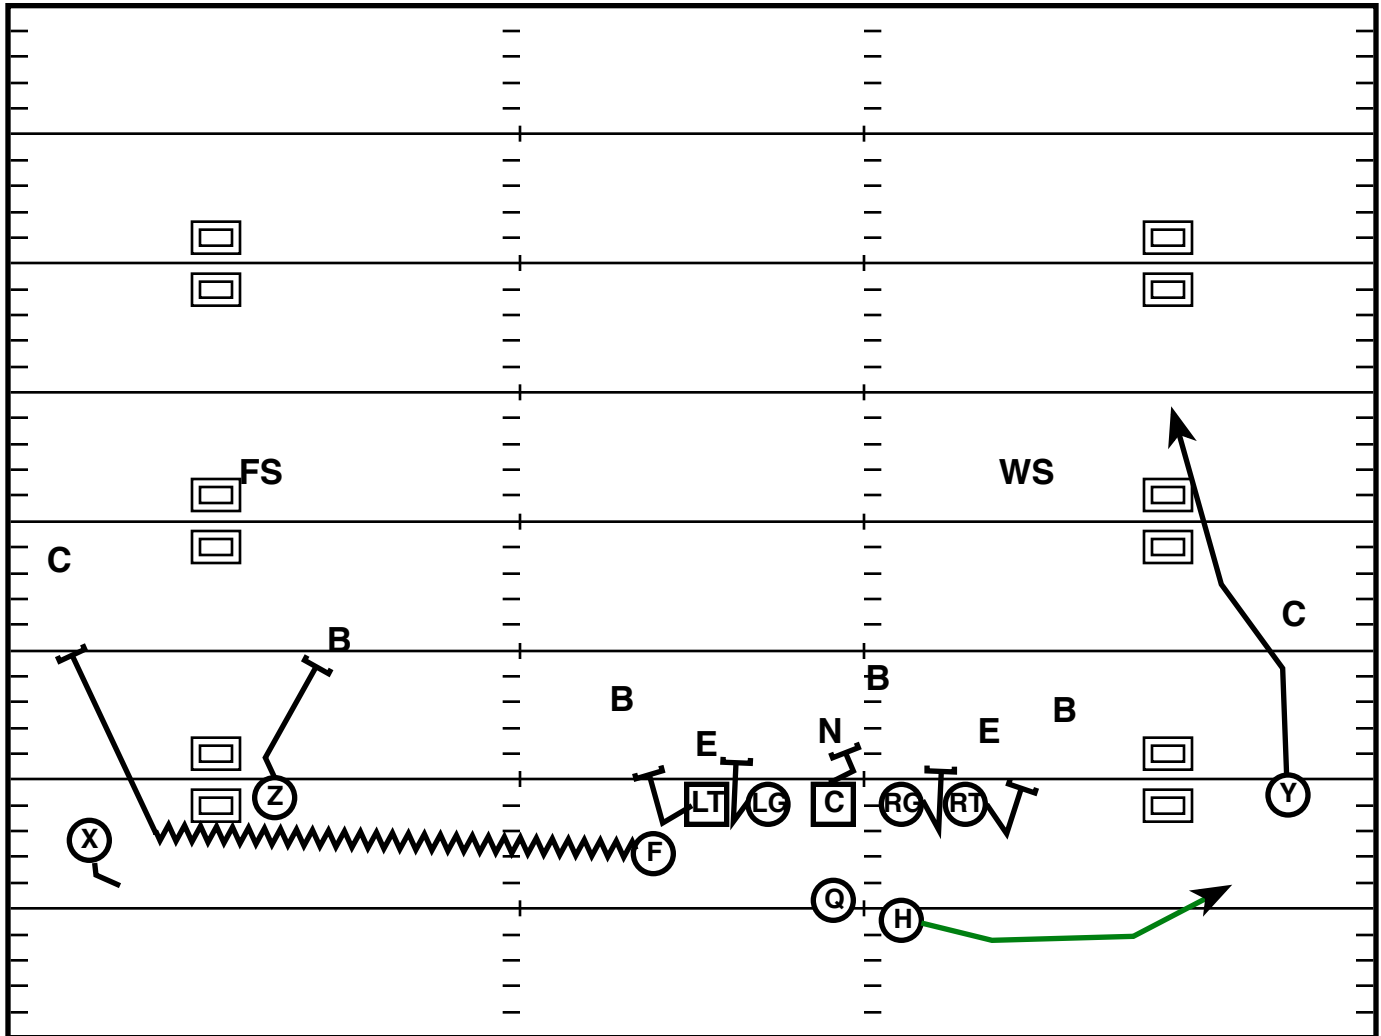

Trey L Off (R)

Drive	Time	D & D	Result	Score
WV 6	2:05 Q2	1st & 10	Pass INC	24-28

Play Notes