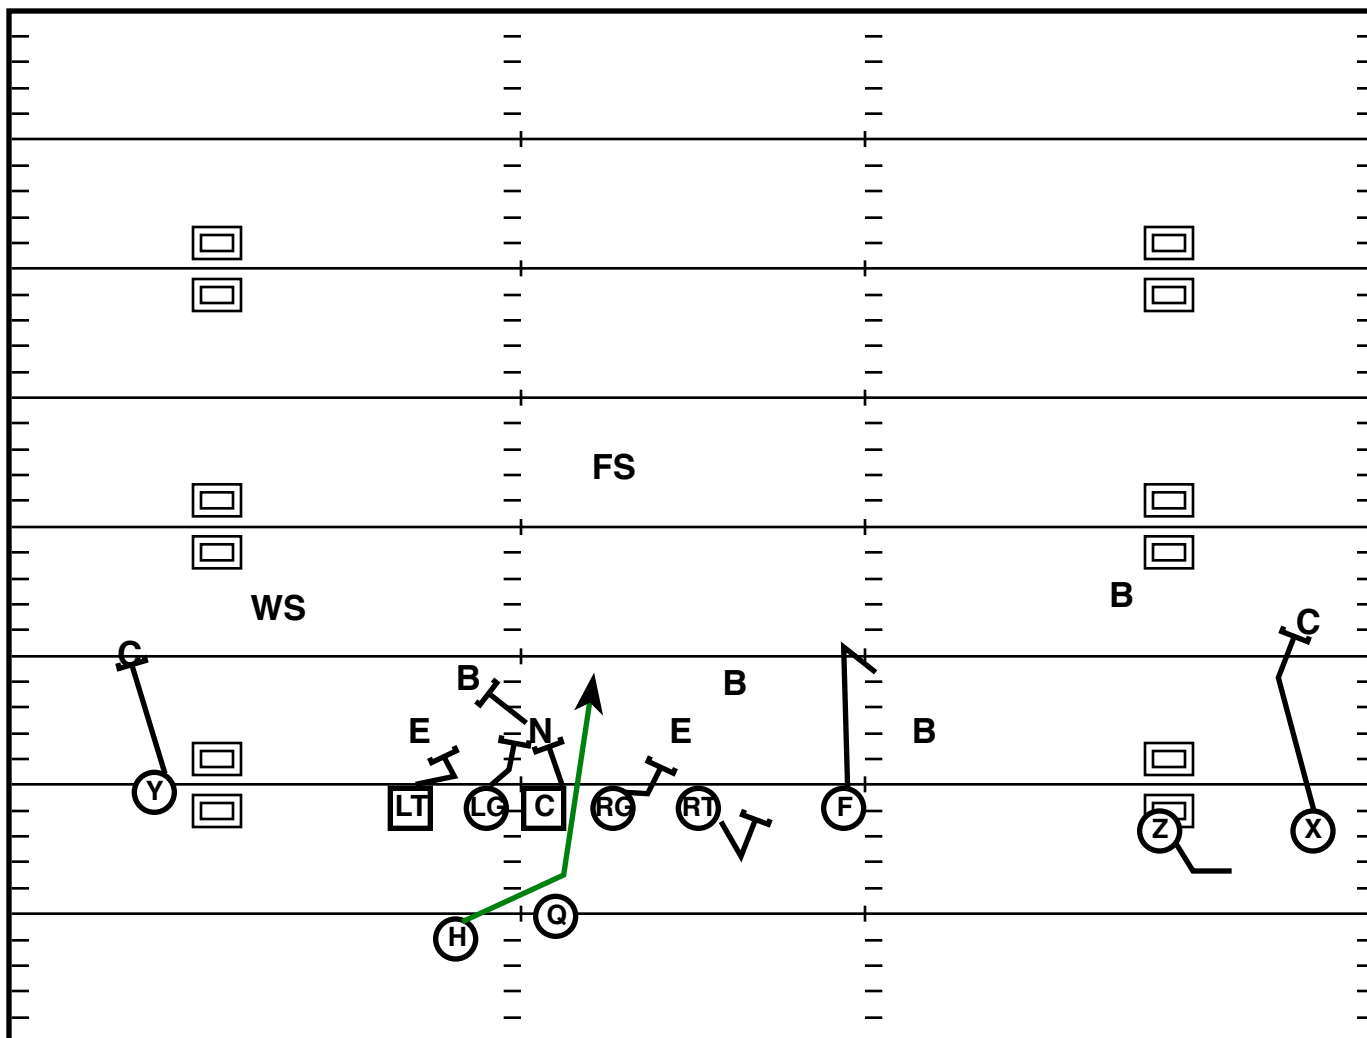

Play Notes

Doubles R Off (L)

Drive	Time	D & D	Result	Score
WV 2	8:33 Q1	1st & 10	Run +2	3-0

Play Notes

Trey R Split (L)

Drive	Time	D & D	Result	Score
WV 2	8:04 Q1	2nd & 8	Run 0	3-0

Play Notes

Doubles Split (L)