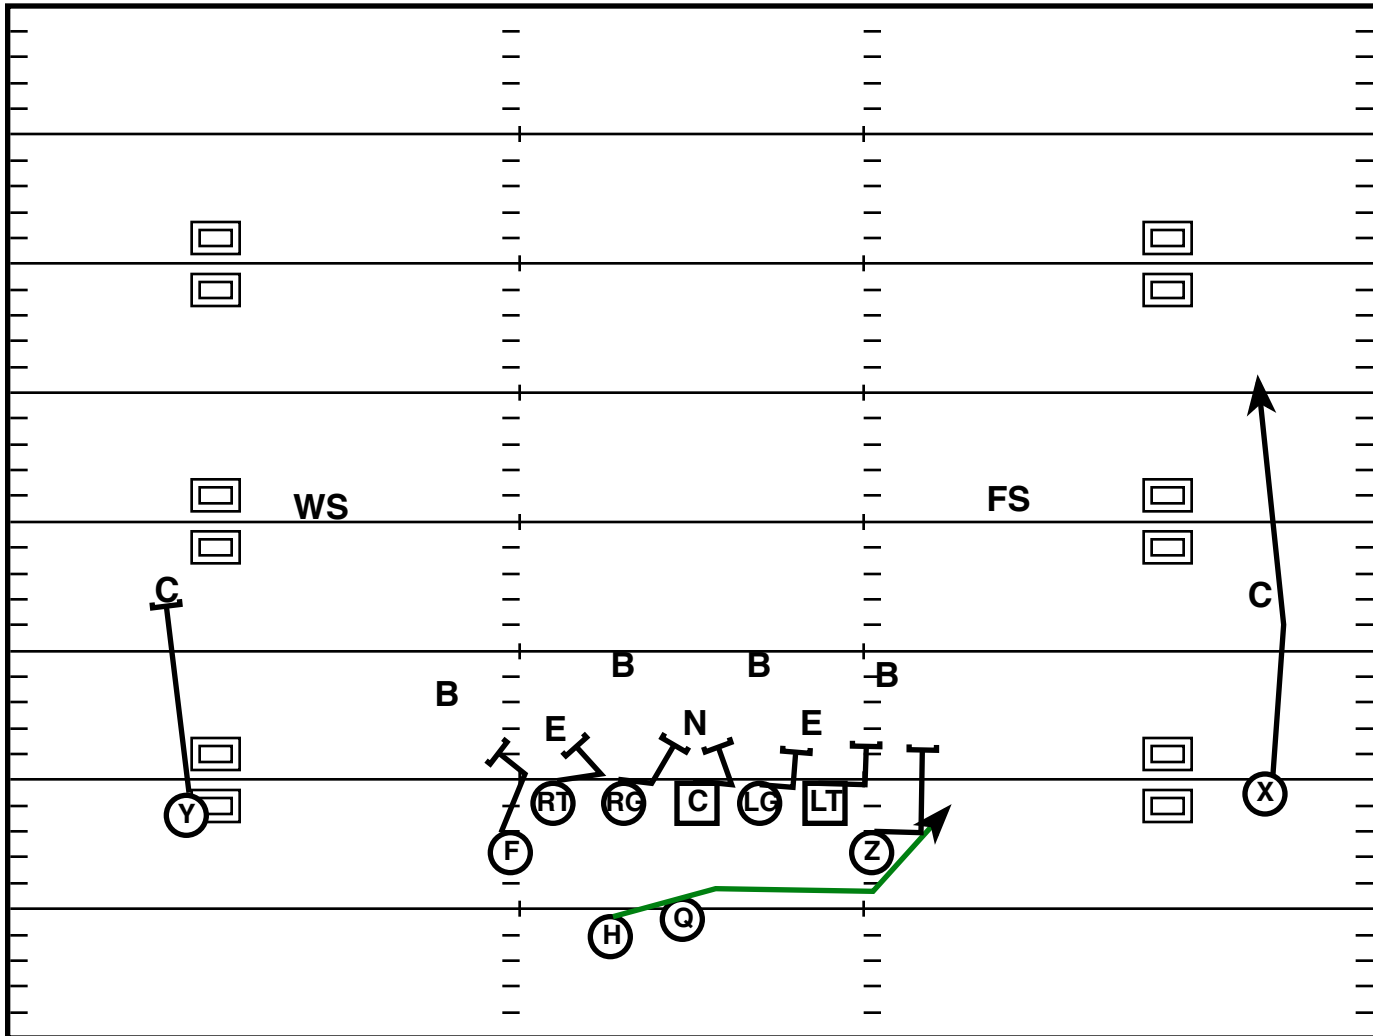

Doubles Off (M)

Drive	Time	D & D	Result	Score
WV 9	5:46 Q4	2nd & 10	Run +13 (TD)	27-34

Play Notes

Blank area for play notes.