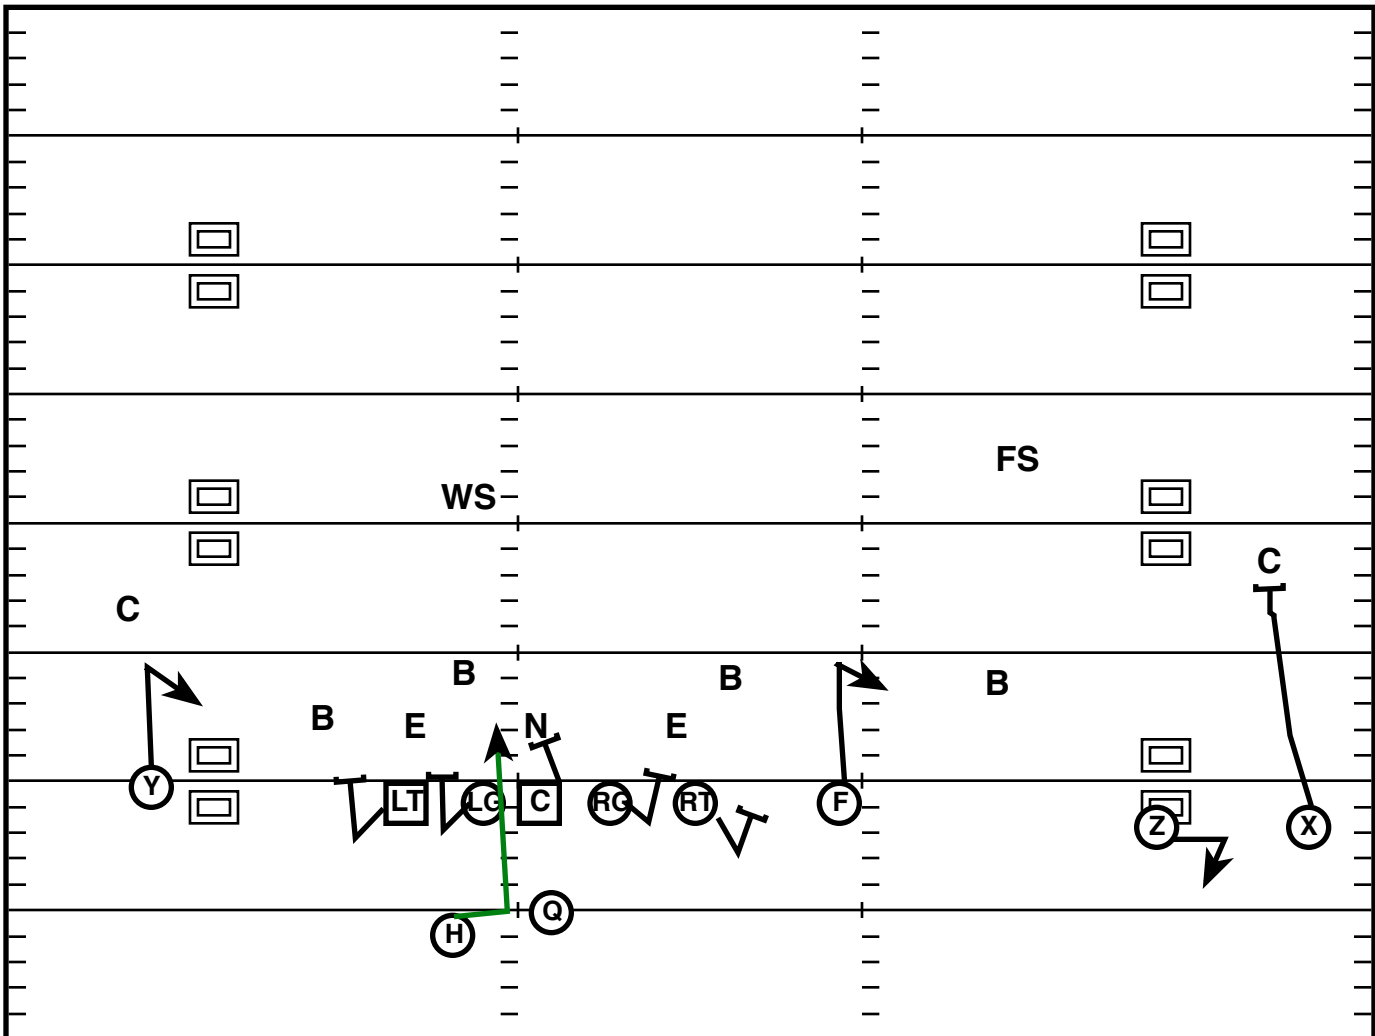

Play Notes

Draw

Trey R Split (L)

Drive	Time	D & D	Result	Score
WV 9	9:20 Q4	1st & 10	Pass +8	27-34

Play Notes

Doubles R Off (L)

Drive	Time	D & D	Result	Score
WV 9	7:55 Q4	1st & 10	Run +8	27-34

Play Notes