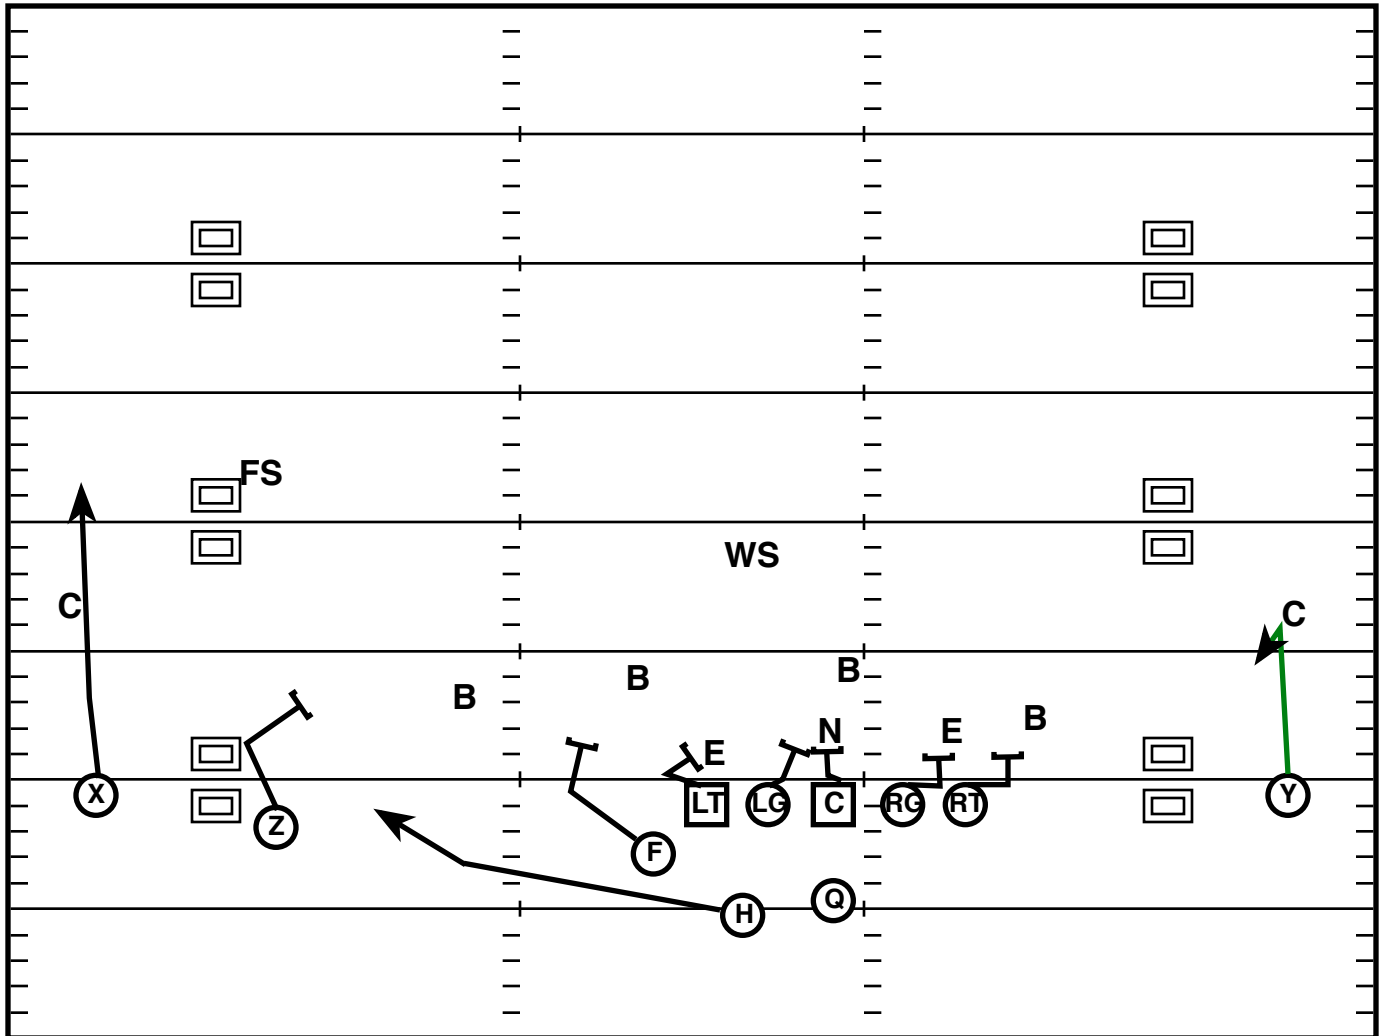

Trey L Off (R)

Drive	Time	D & D	Result	Score
WV 4	0:59 Q1	2nd - 4	Pass 0	10-14

Play Notes