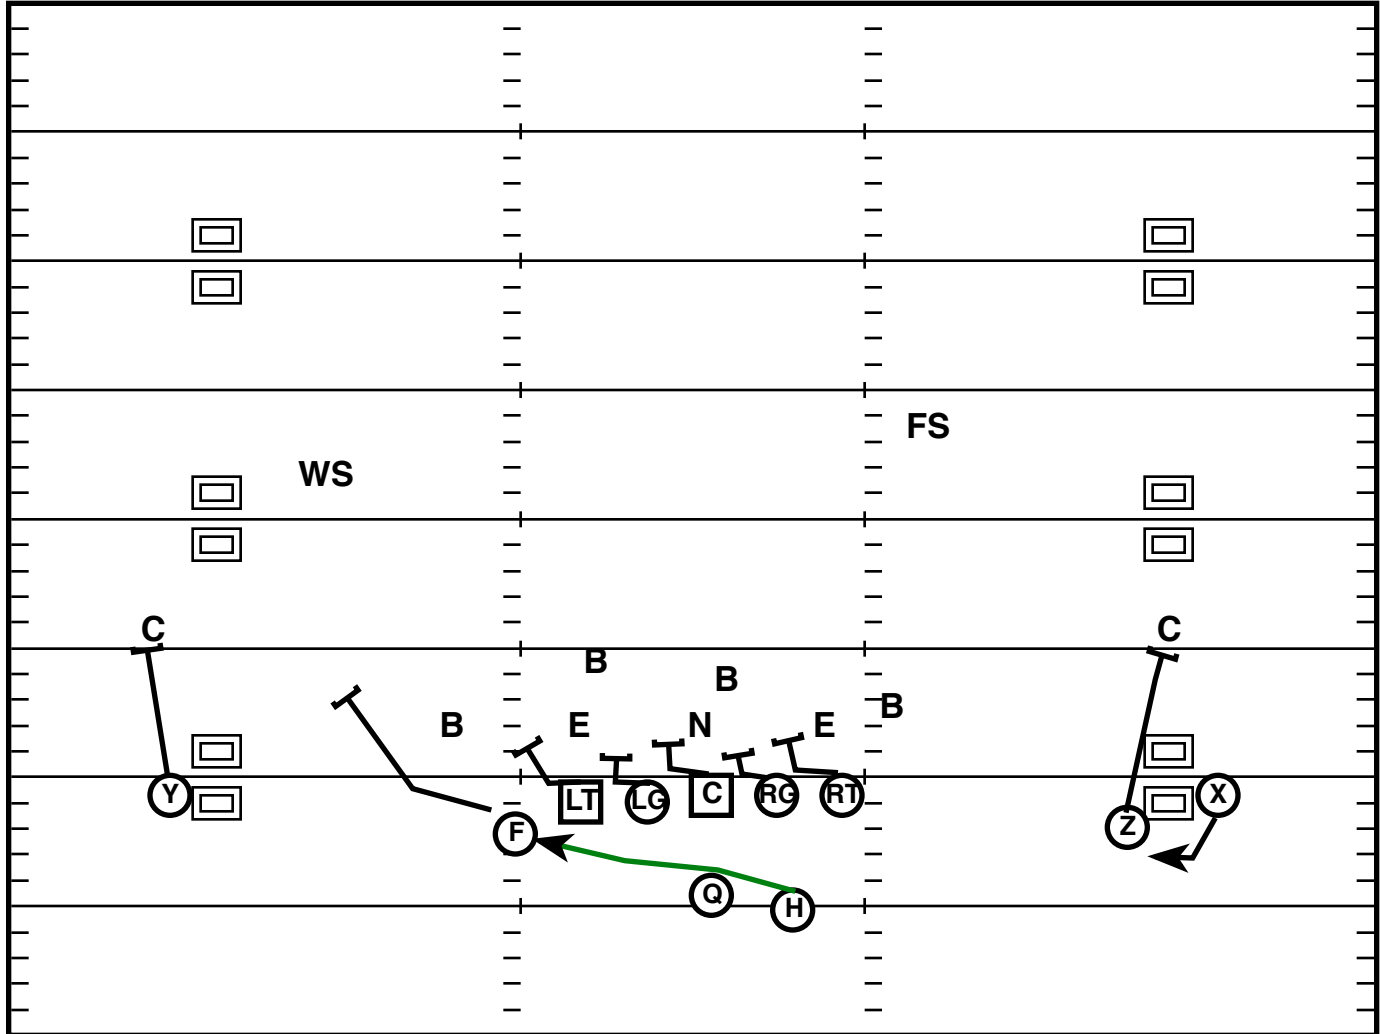

Ace R (M)

Drive	Time	D & D	Result	Score
WV 8	1:12 Q3	2nd & 1	Run -1	27-31

Play Notes