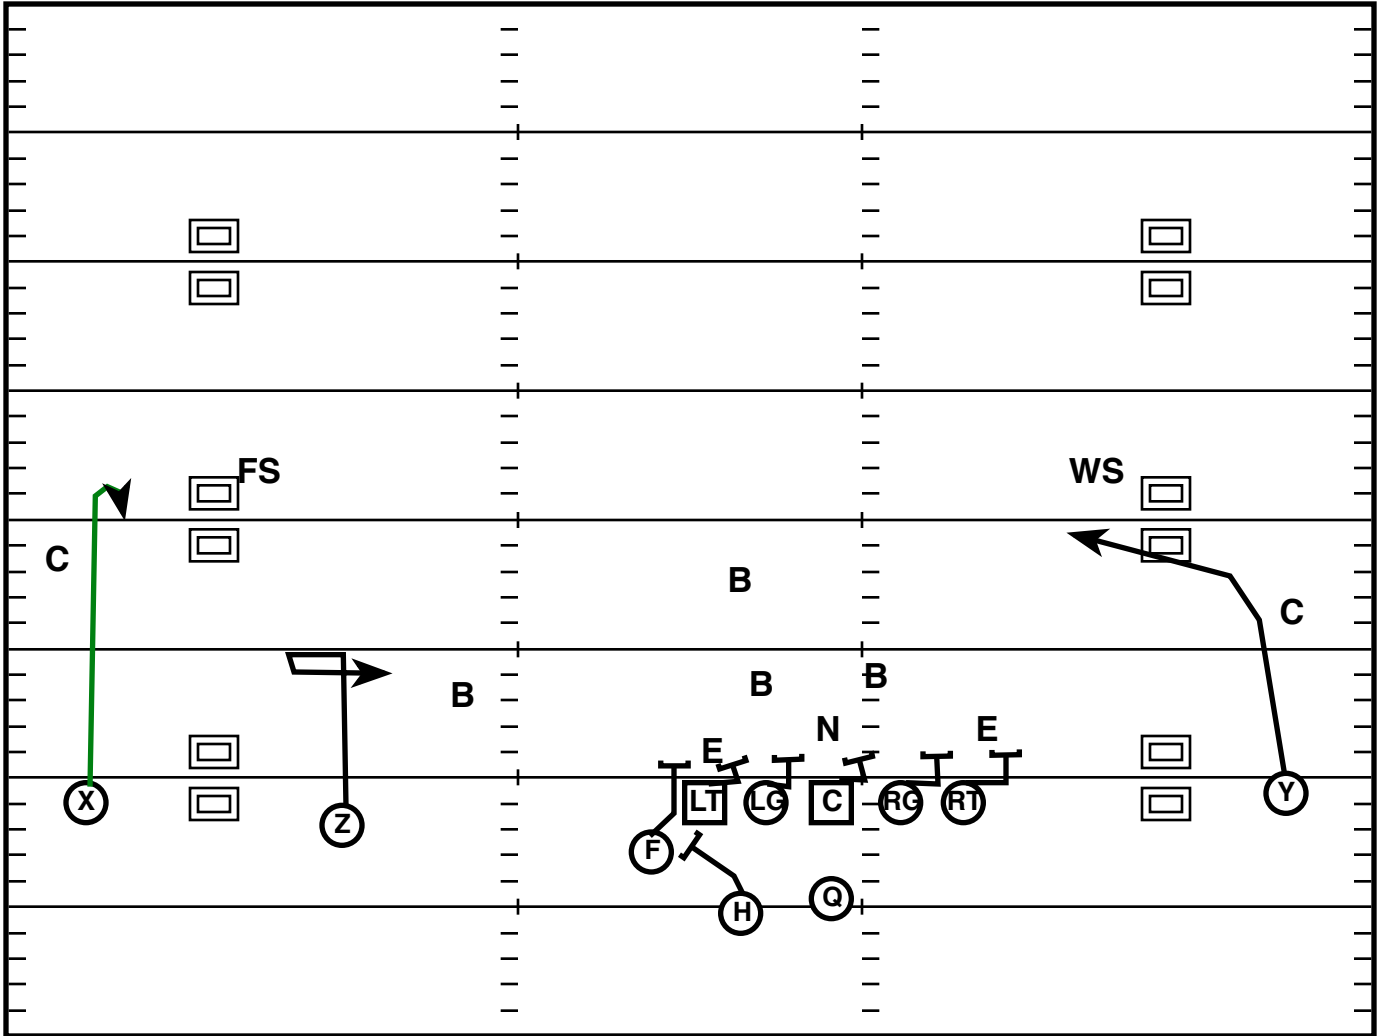

Trey L Off (R)

Drive	Time	D & D	Result	Score
WV 4	0:21 Q1	3rd & 15	Pass INC	10-14

Play Notes