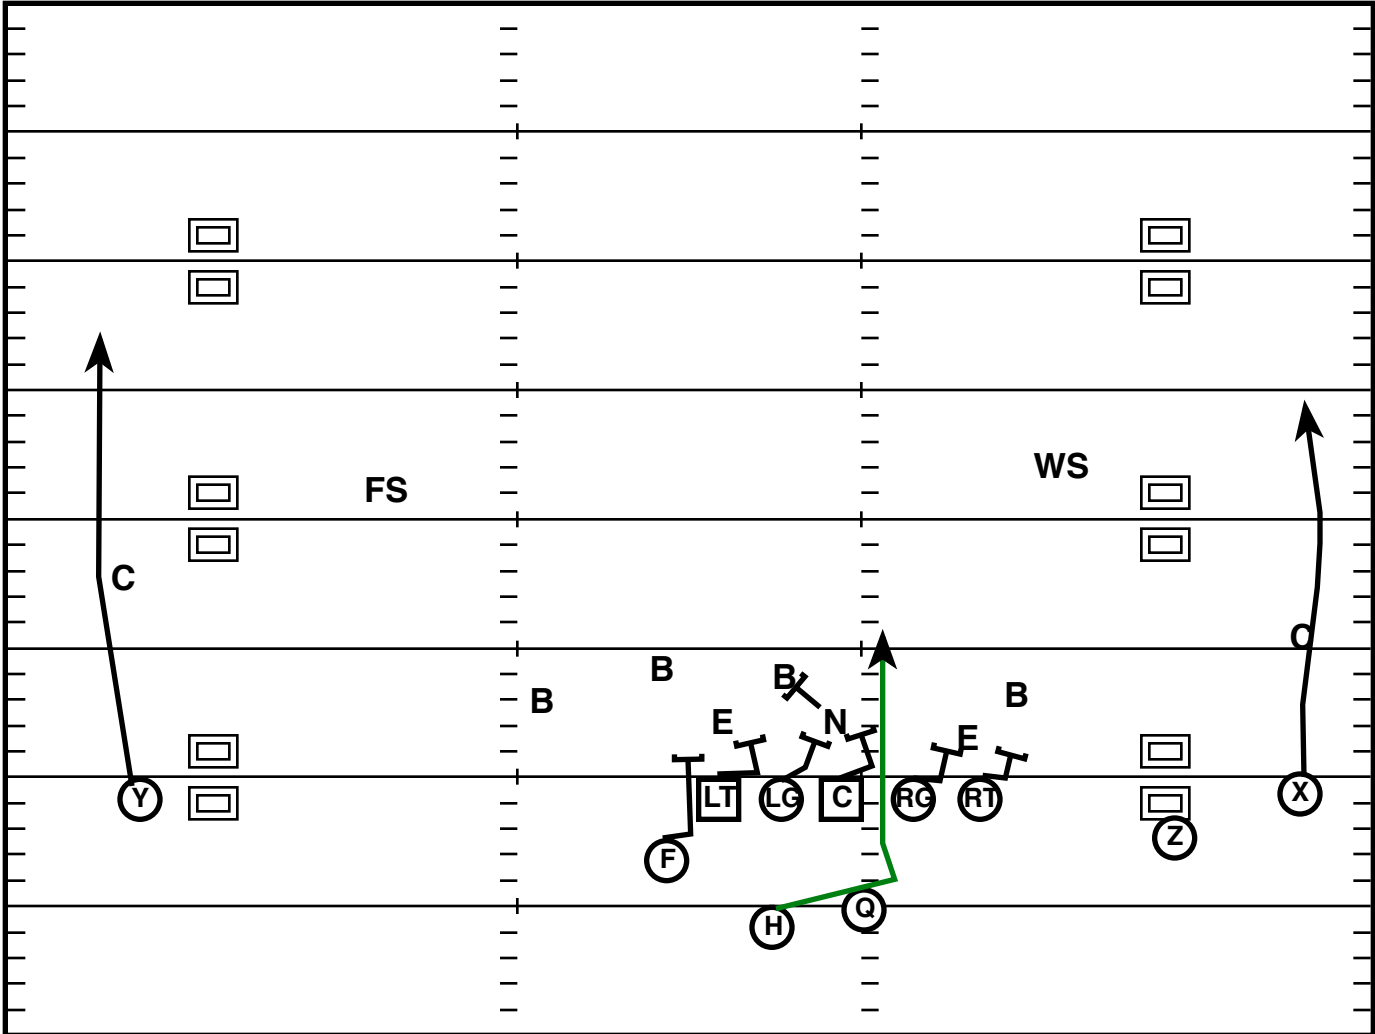

Play Notes

Trey L Off (R)

Drive	Time	D & D	Result	Score
WV 5	7:52 Q2	1st & 10	Pass INC	17-21

Play Notes

Doubles L Off (R)

Drive	Time	D & D	Result	Score
WV 5	7:48 Q2	1st & 15	Run +55 (TD)	17 -21

Play Notes

Doubles Split (M)