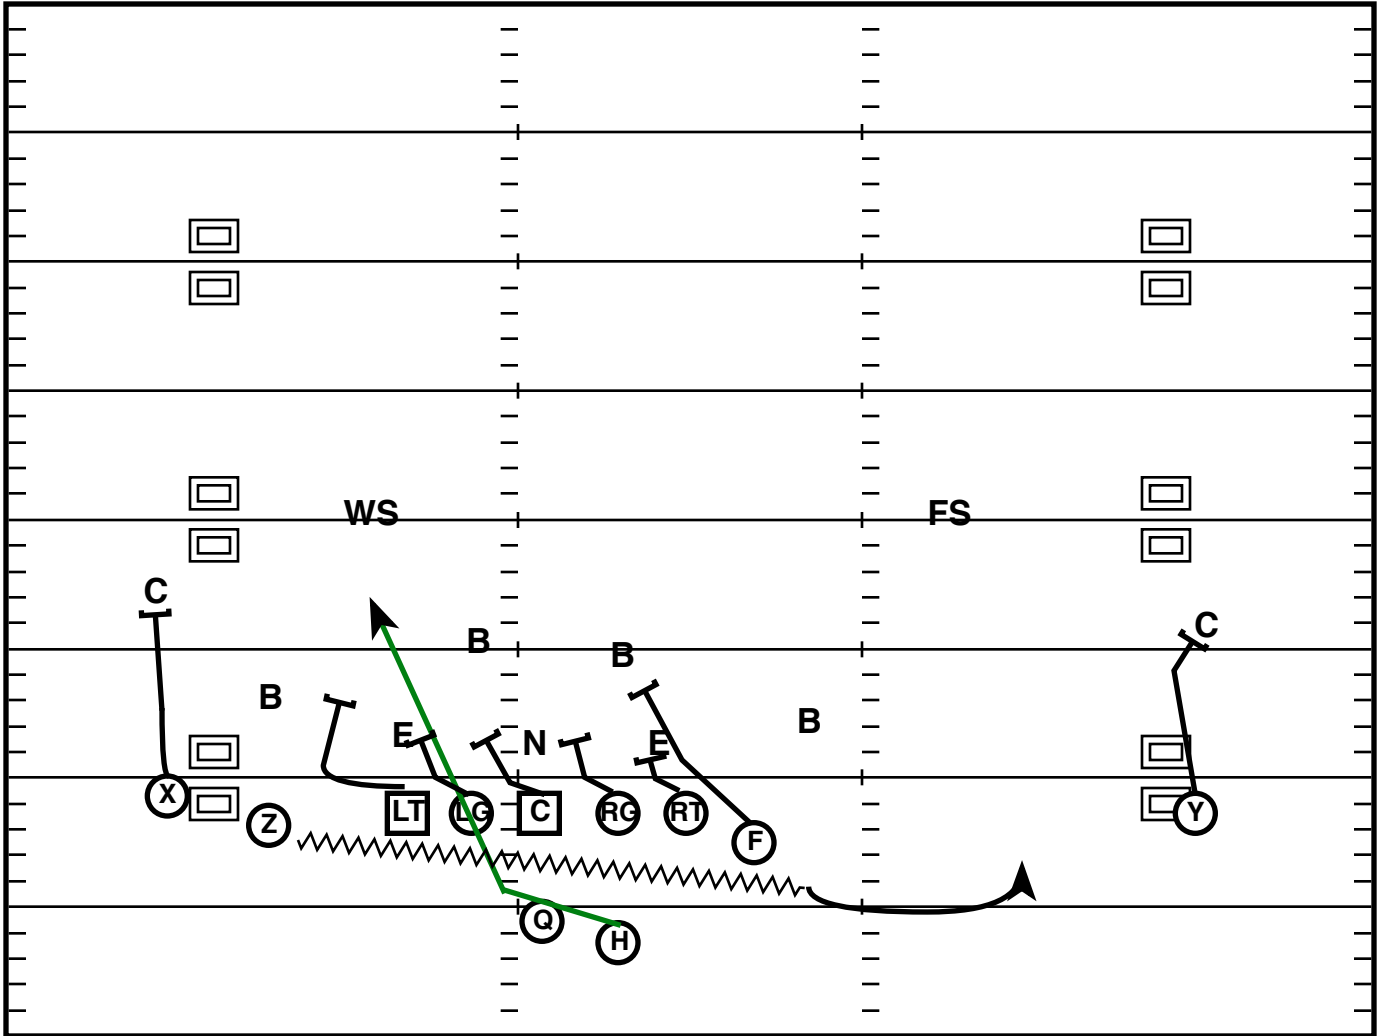

Ace R Flip(L)

Drive	Time	D & D	Result	Score
WV 9	7:19 Q4	3rd & 2	Run +19	27-34

Play Notes

Doubles R Off (L)

Drive	Time	D & D	Result	Score
WV 9	6:53 Q4	1st & 10	Run +1	27-34

Play Notes

Doubles L Off (M)

Drive	Time	D & D	Result	Score
WV 9	5:54 Q4	1st - 10	Pass INC	27-34