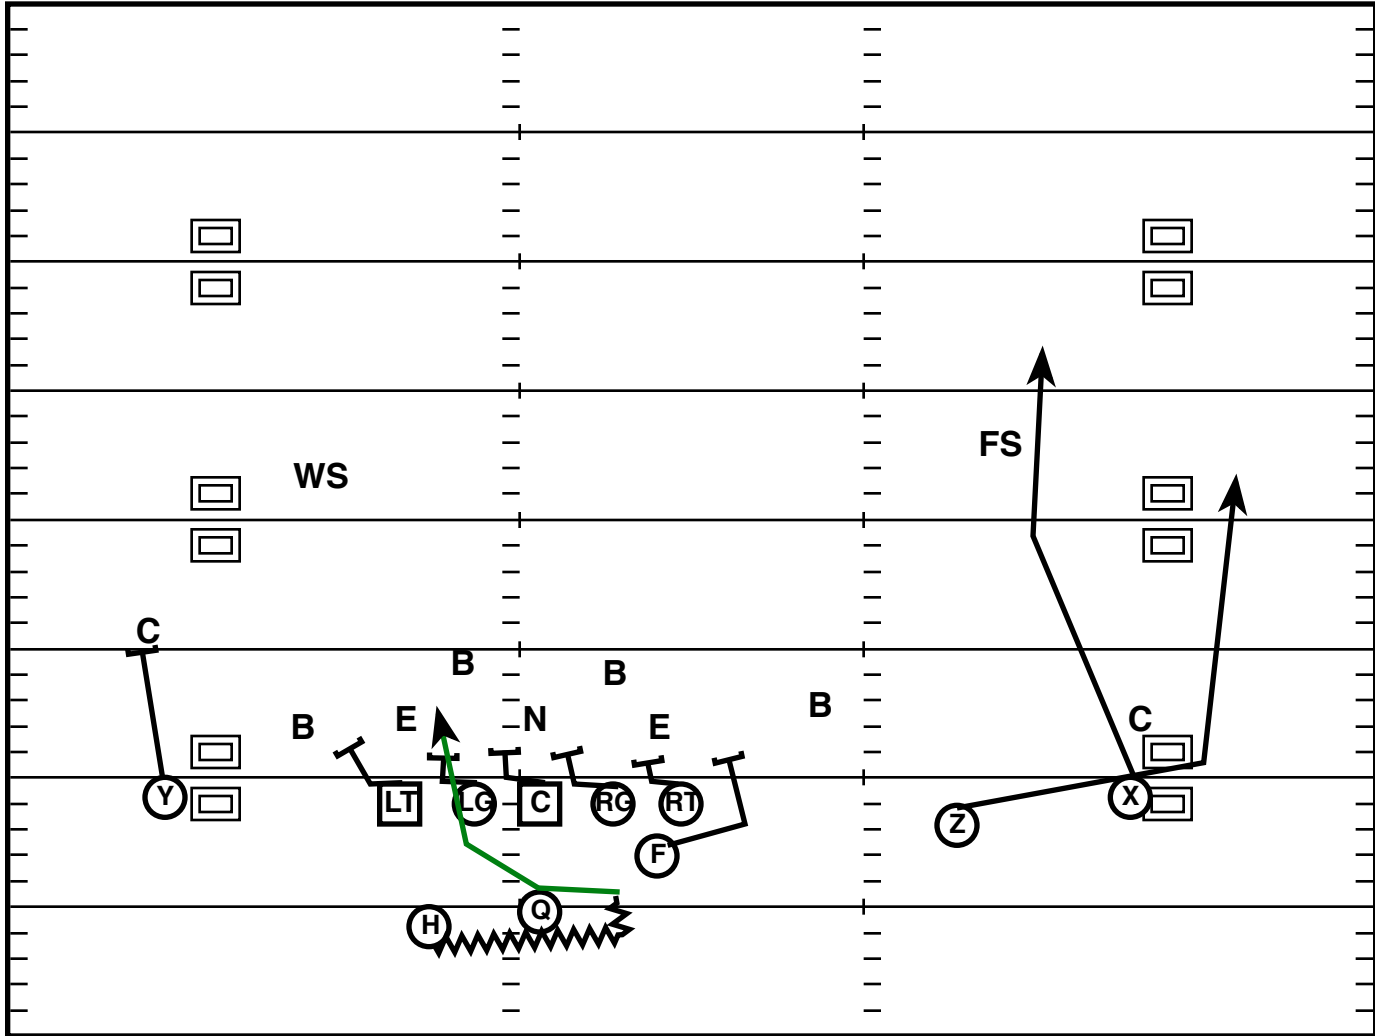

Ace R Flip(L)

Drive	Time	D & D	Result	Score
WV 9	7:19 Q4	3rd & 2	Run +19	27-34

Play Notes