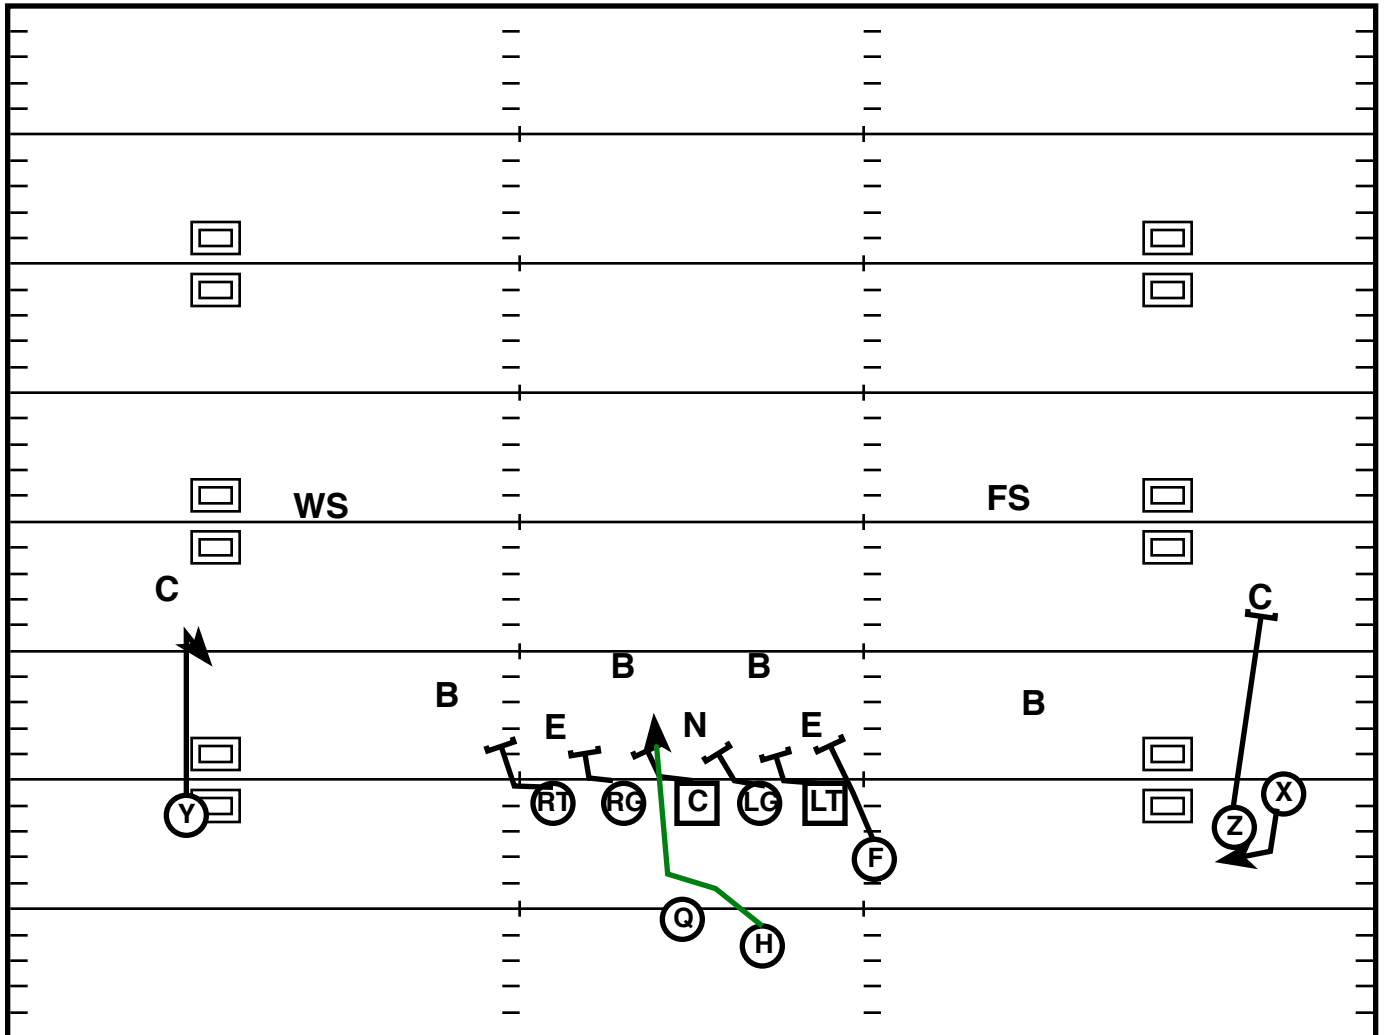

Trey R Off (M)

Drive	Time	D & D	Result	Score
WV 10	0:47 Q4	2nd & 1	Run +6	34-41

Play Notes