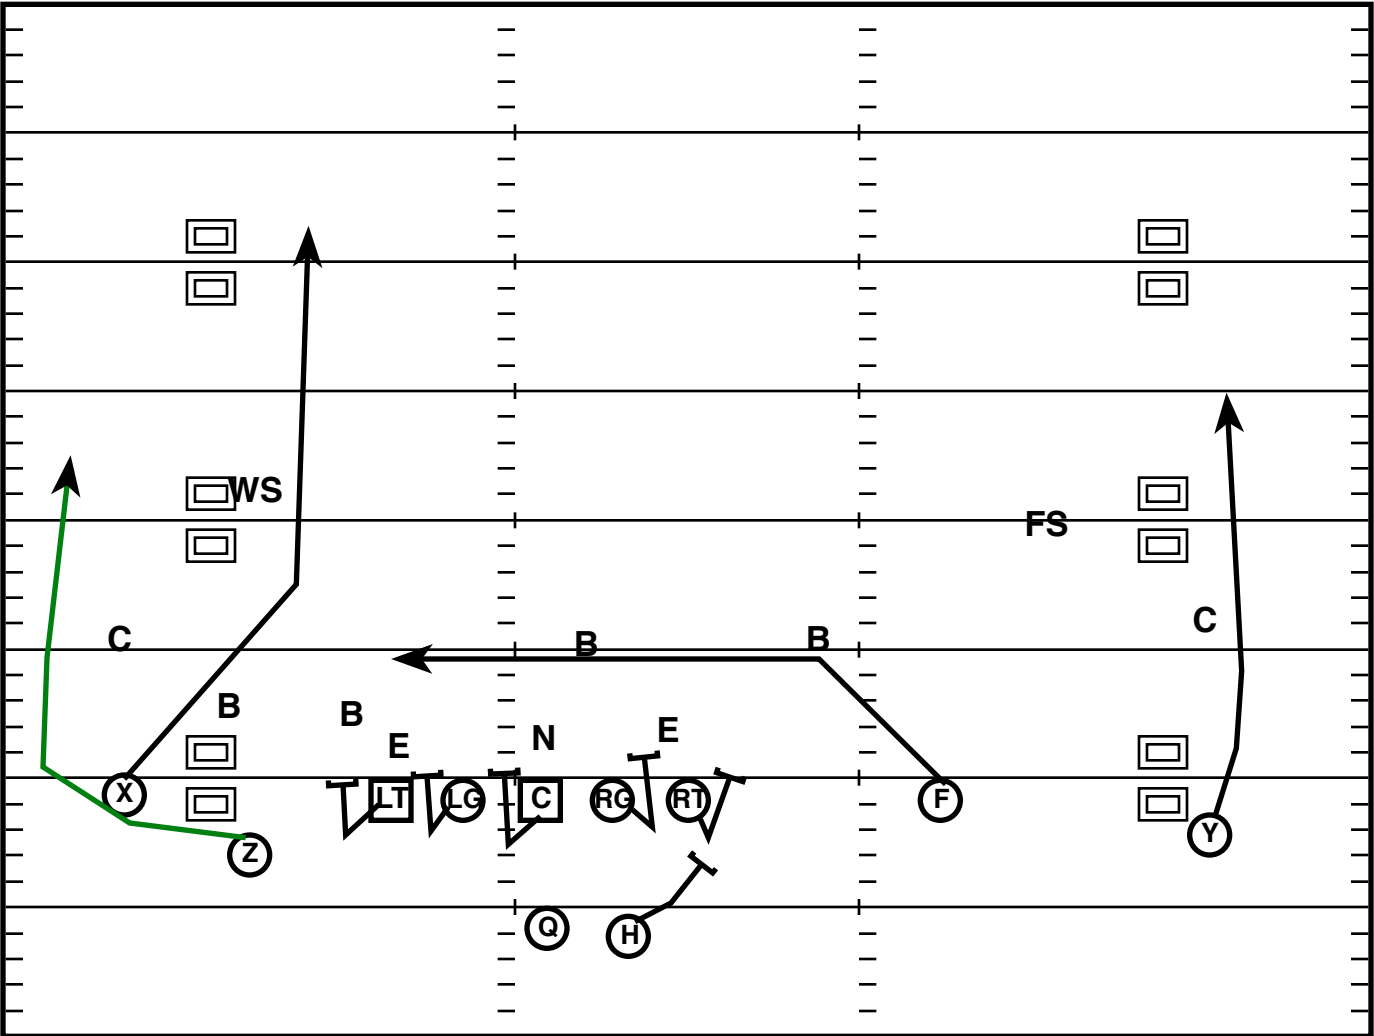

Doubles Split (L)

Drive	Time	D & D	Result	Score
WV 6	0:24 Q2	2nd & 3	Pass INC	24-28

Play Notes