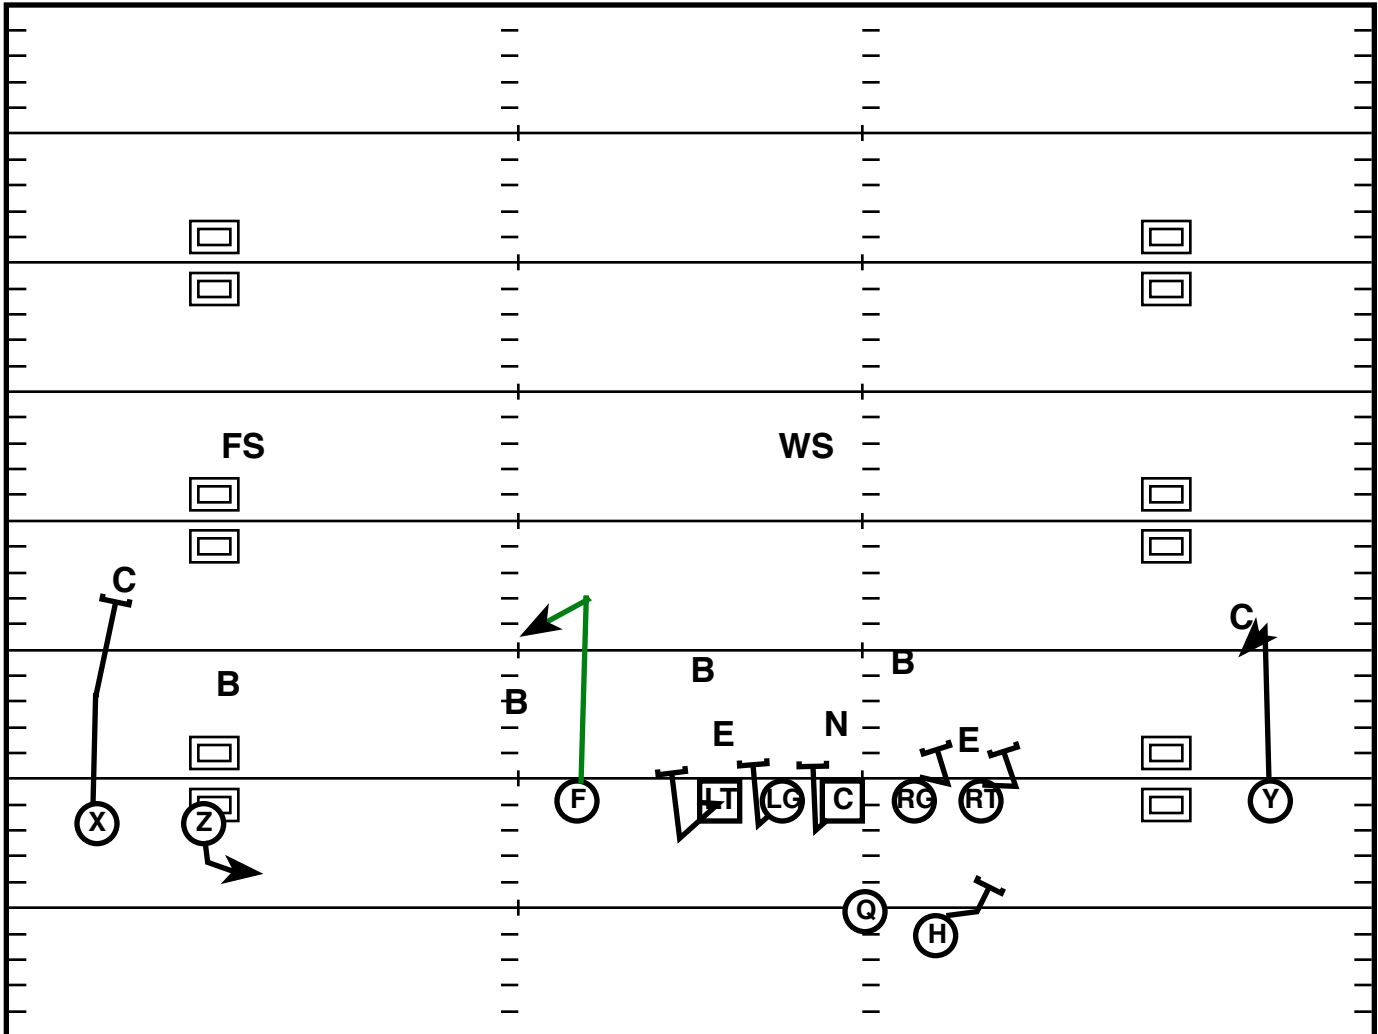

Trey L Split (R)

Drive	Time	D & D	Result	Score
WV 6	1:12 Q2	2nd & 9	Pass +3	24 - 28

Play Notes

Trey L Split (R)

Drive	Time	D & D	Result	Score
WV 6	0:49 Q2	3rd & 11	Pass +11	24 - 28

Play Notes

Doubles Split (L)