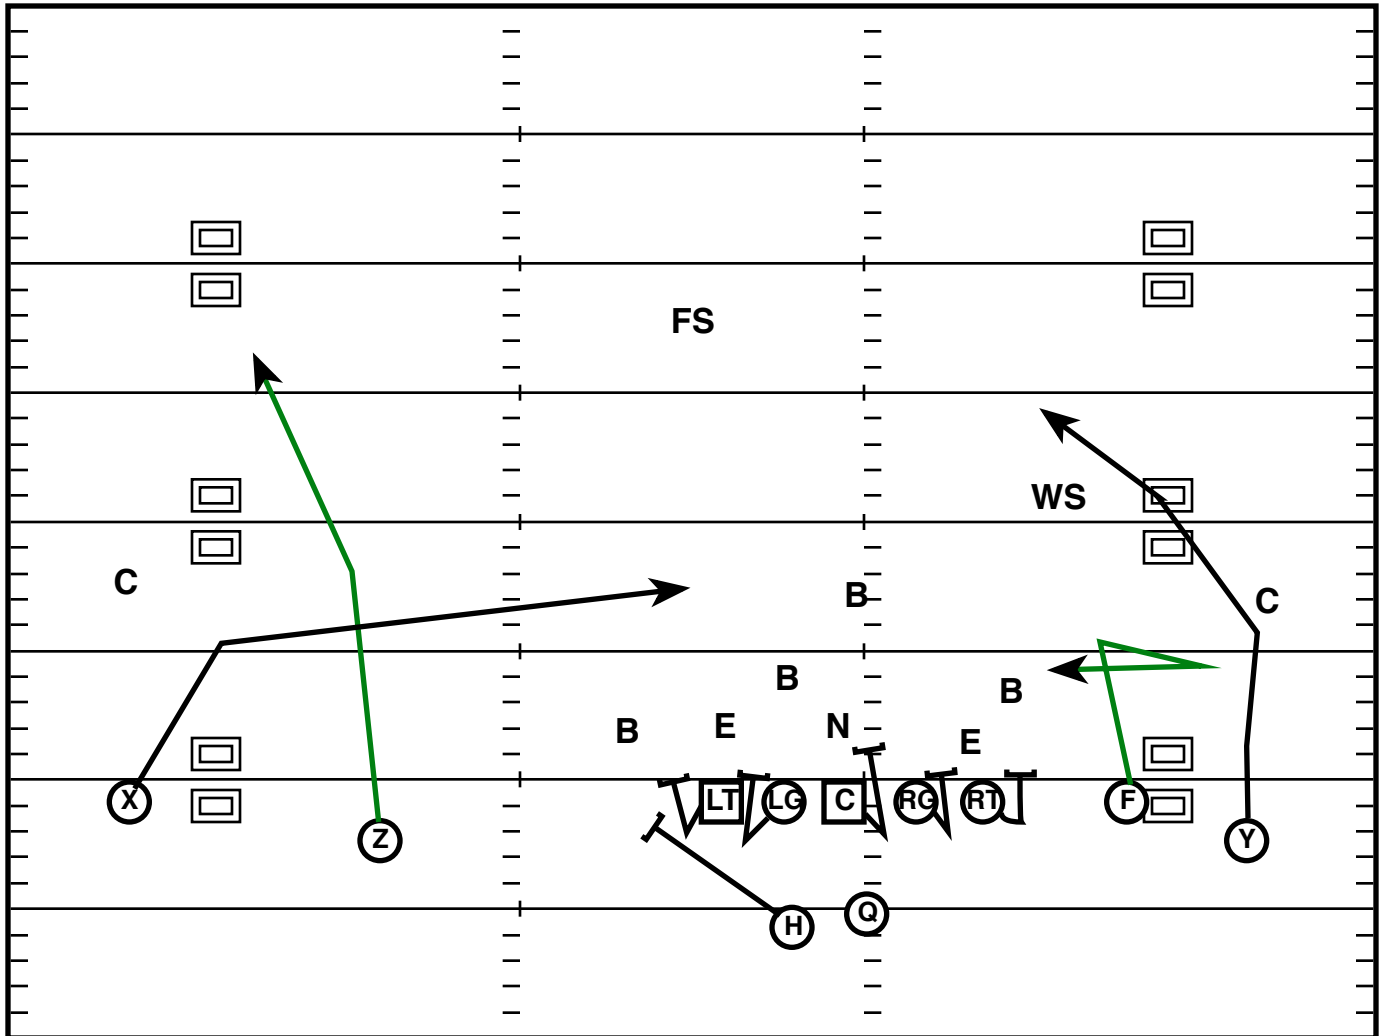

Play Notes

Doubles split (R)

Drive	Time	D & D	Result	Score
WV 6	1:33 Q2	2nd & 3	Run 0	24 -28

Play Notes

Doubles Split (R)

Drive	Time	D & D	Result	Score
WV 6	1:26 Q2	3rd & 3	Pass INC	24-28

Play Notes

Penalty - Pass Interference