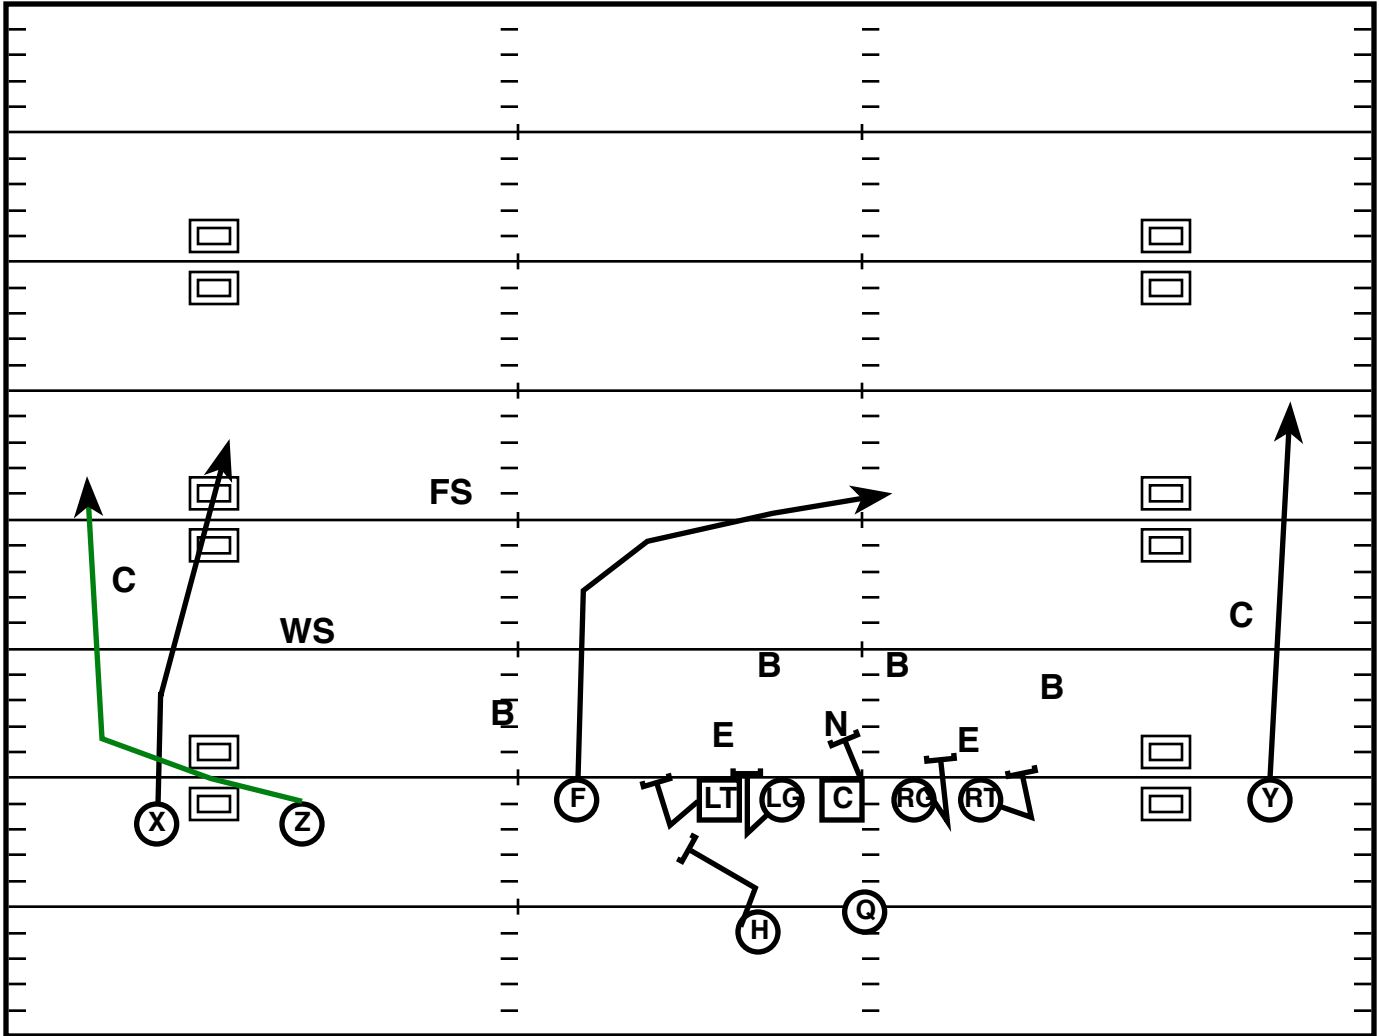

Trey L Split (R)

Drive	Time	D & D	Result	Score
WV 4	15:00 Q2	2nd & 6	Pass INC	10 - 14

Play Notes