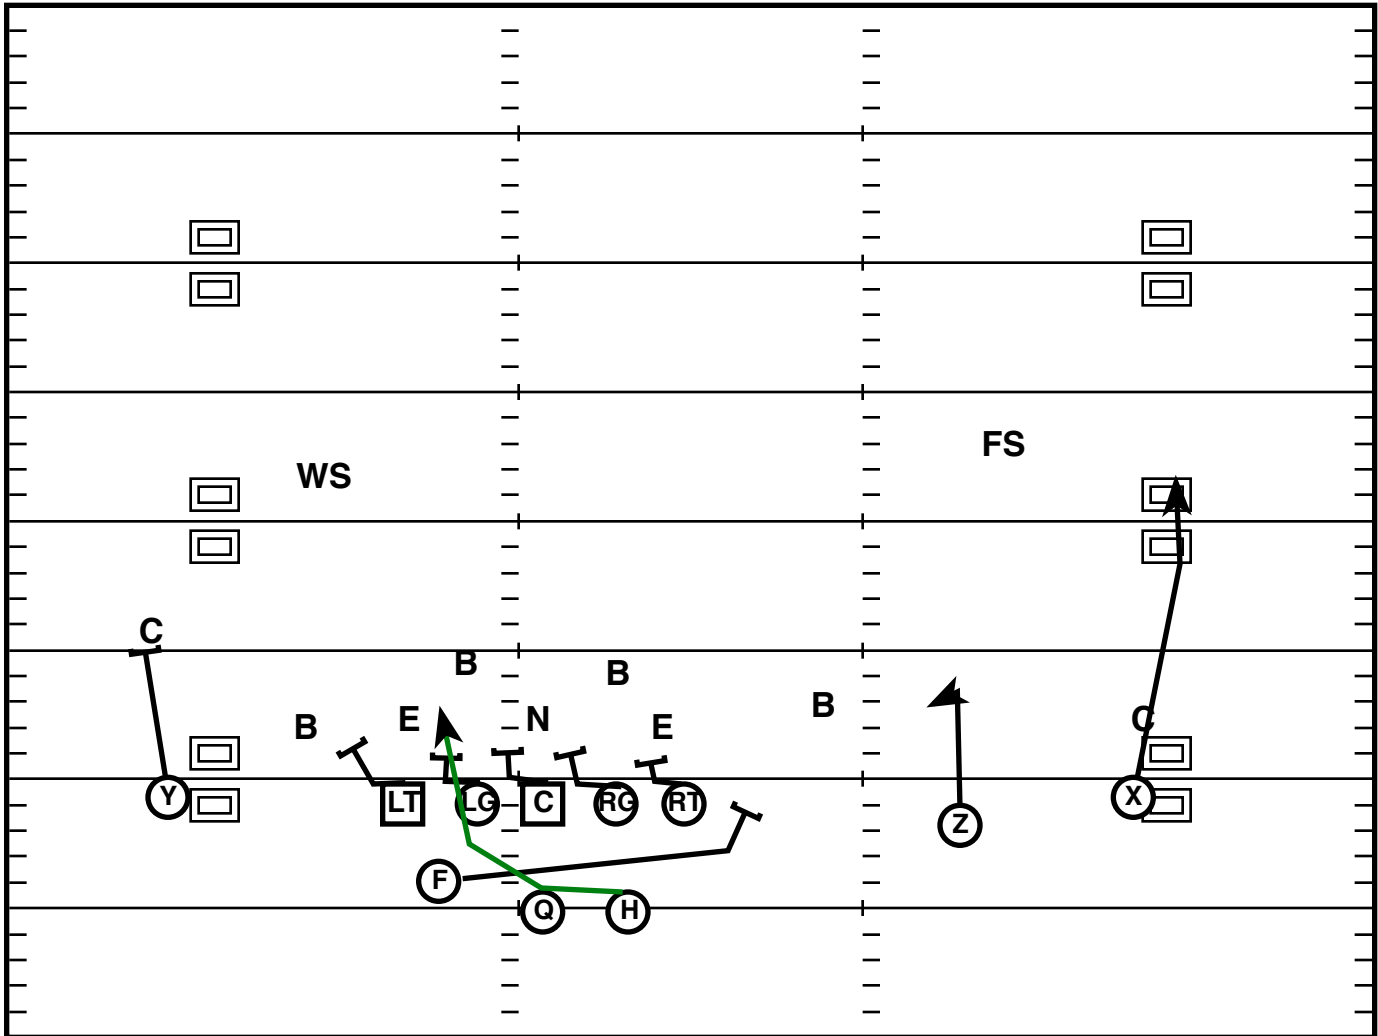

Ace R (L)

Drive	Time	D & D	Result	Score
WV 3	4:07 Q1	1st & 10	Run +9	3 - 7

Play Notes