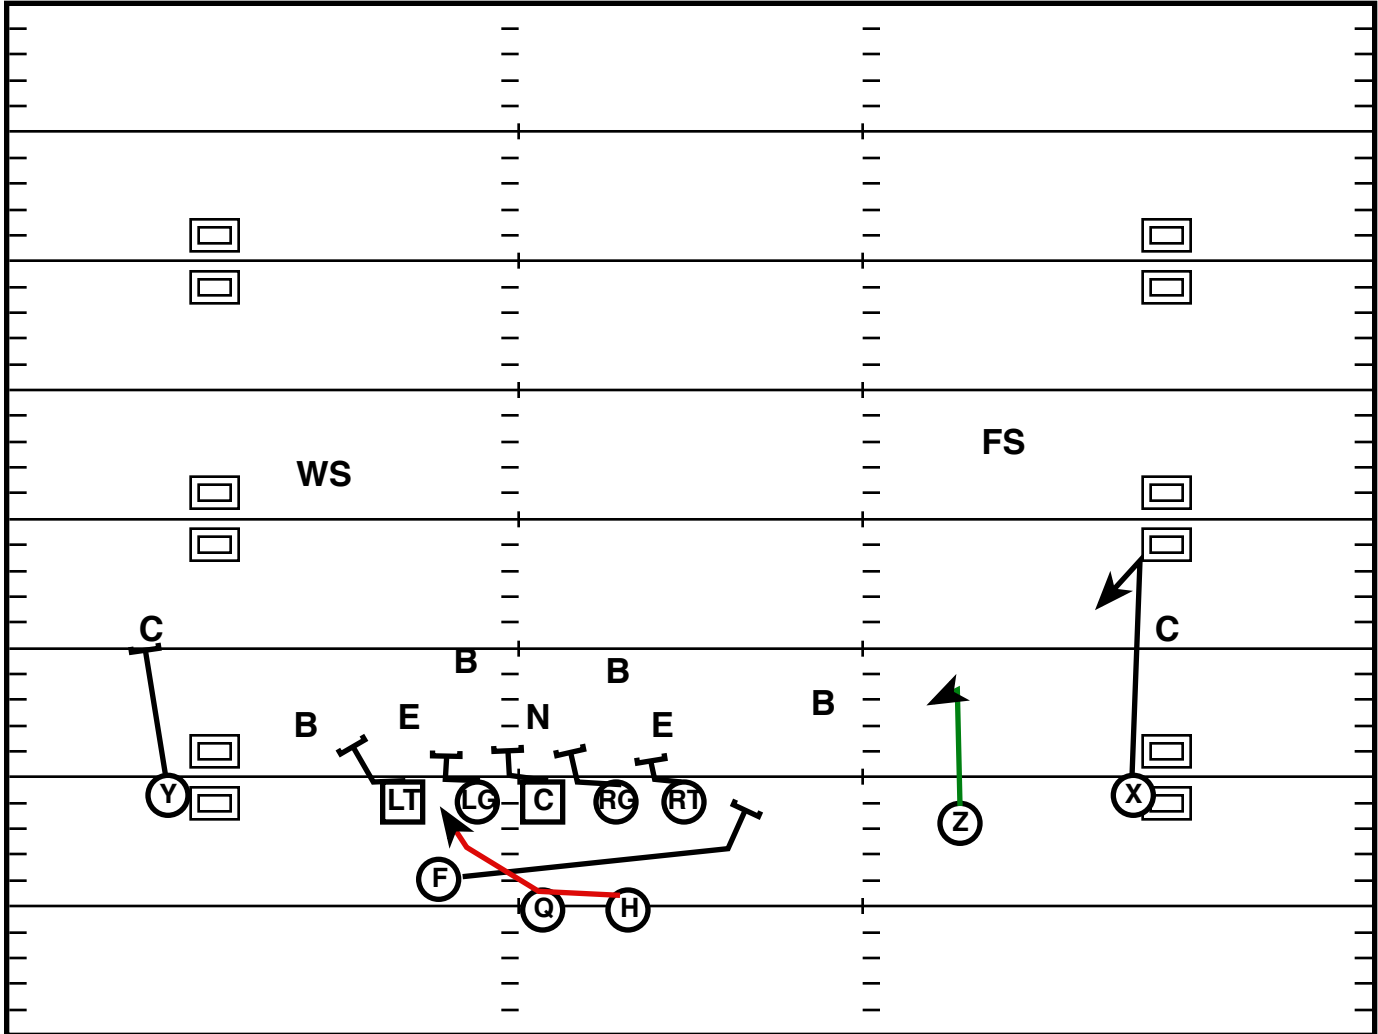

Play Notes

Ace R (L)

Drive	Time	D & D	Result	Score
WV 3	4:07 Q1	1st & 10	Run +9	3 - 7

Play Notes

Ace R (L)

Drive	Time	D & D	Result	Score
WV 3	3:47 Q1	2nd & 1	Pass +8	3 - 7

Play Notes

Red= Run Action
 PENALTY- Block in back