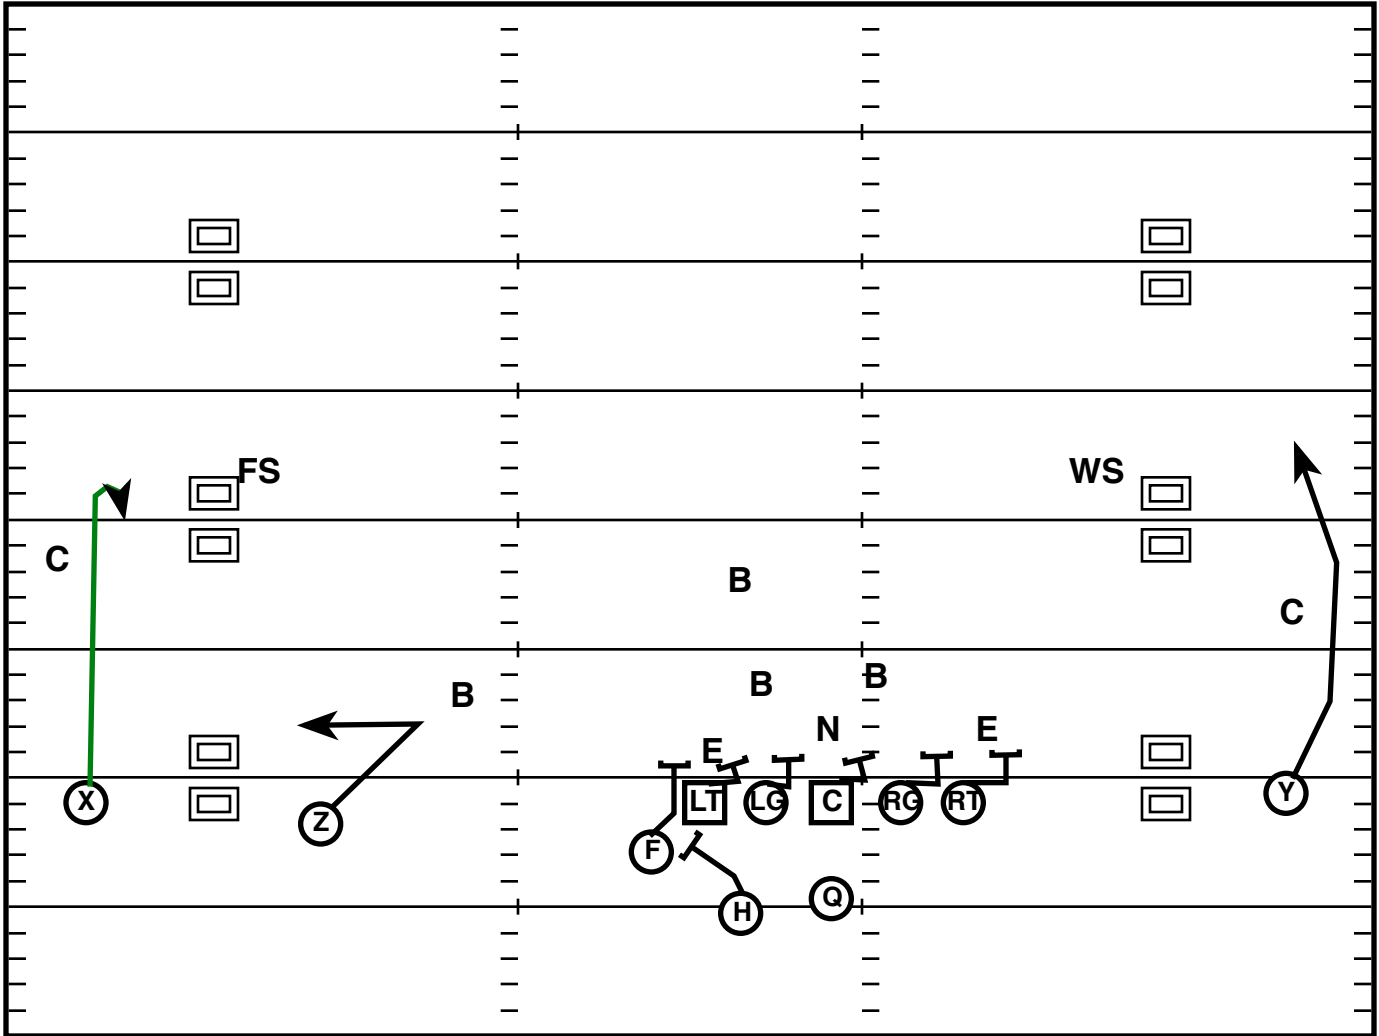

Play Notes

Doubles R Off (L)

Drive	Time	D & D	Result	Score
WV 10	1:29 Q4	2nd & 3	Pass +6	34-41

Play Notes

Trey L Off (R)

Drive	Time	D & D	Result	Score
WV 10	1:29 Q4	1st & 10	Pass +9	34-41

Play Notes

Trey R Off (M)