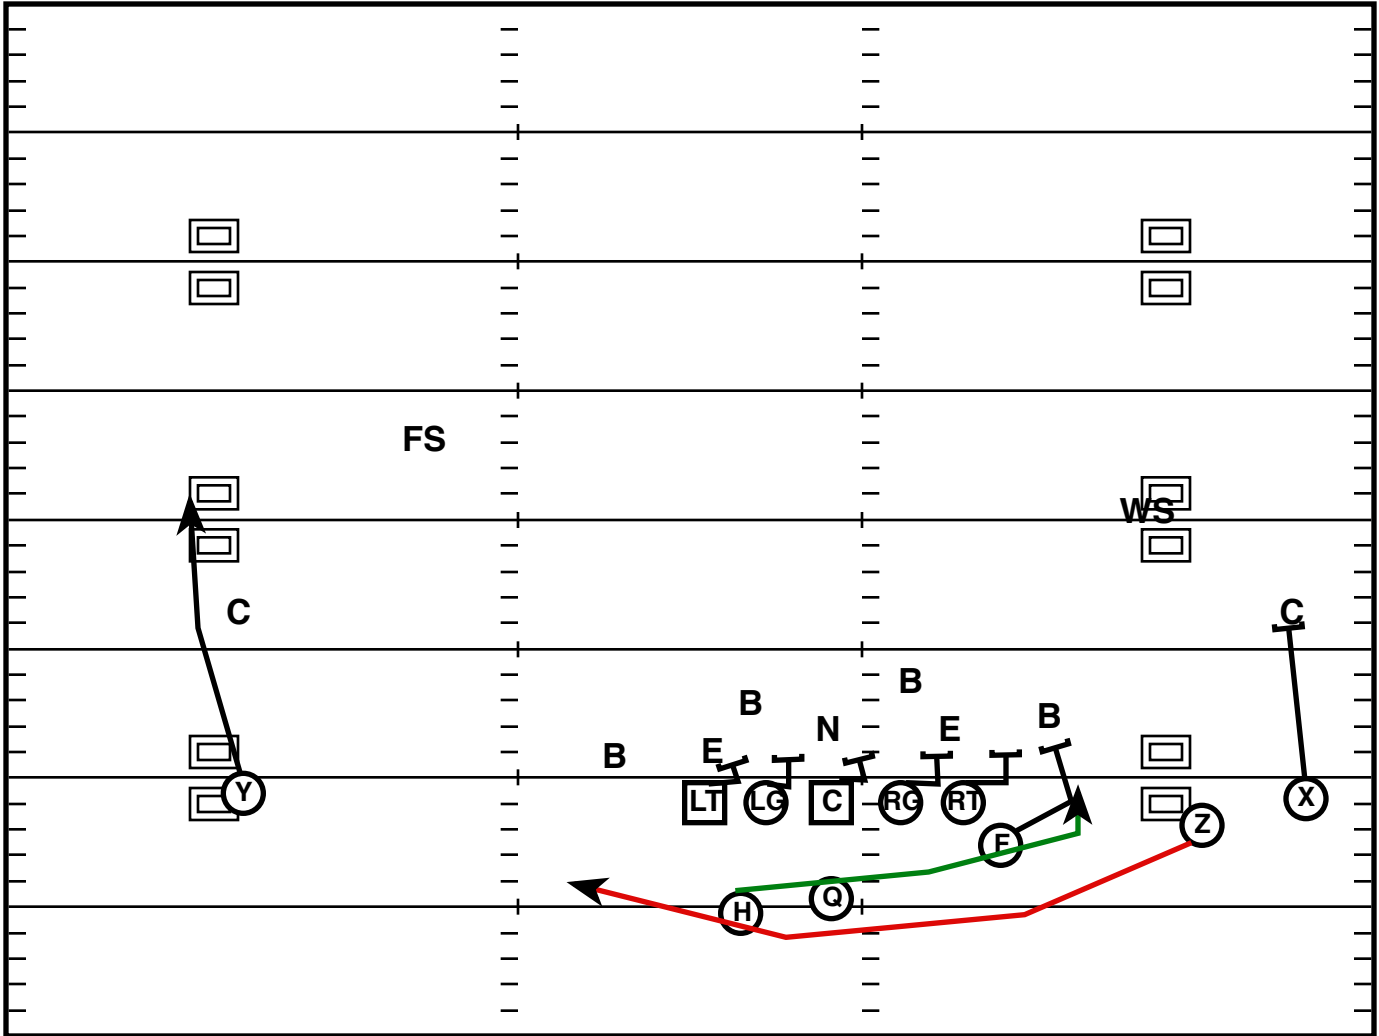

Play Notes

Trey L Off (R)

Drive	Time	D & D	Result	Score
WV 4	0:21 Q1	3rd & 15	Pass INC	10-14

Play Notes

Trey R Off (R)

Drive	Time	D & D	Result	Score
WV 4	0:15 Q1	1st & 10	Run +4	10-14

Play Notes

Hand off to H- Fake to Z