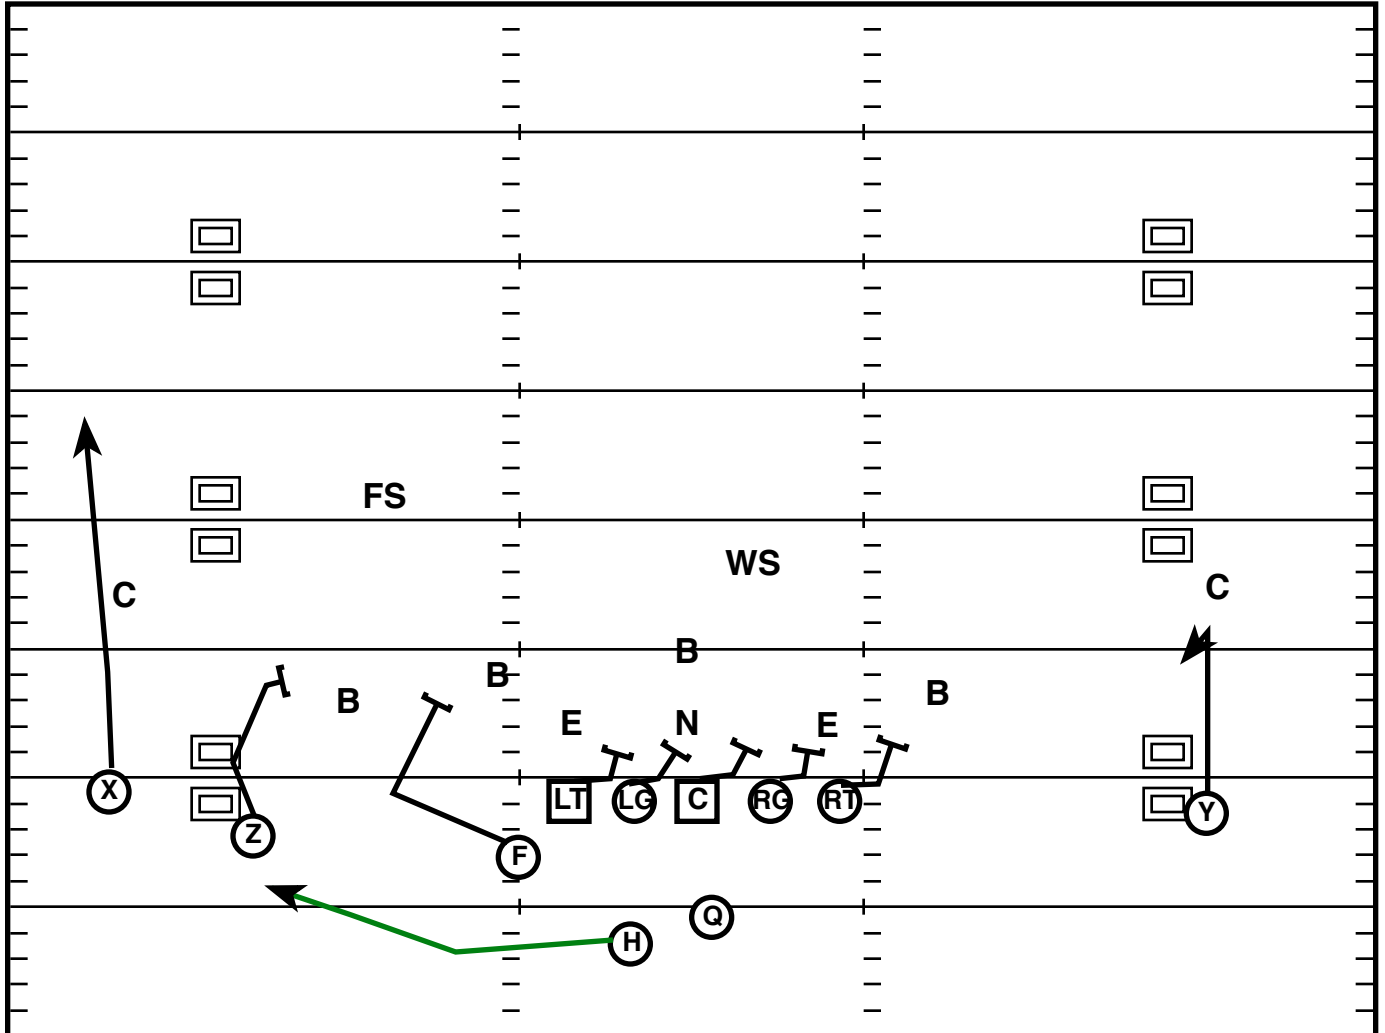

Trey L Off (M)

Drive	Time	D & D	Result	Score
WV 8	2:36 Q3	1st & 10	Pass +4	27-31

Play Notes