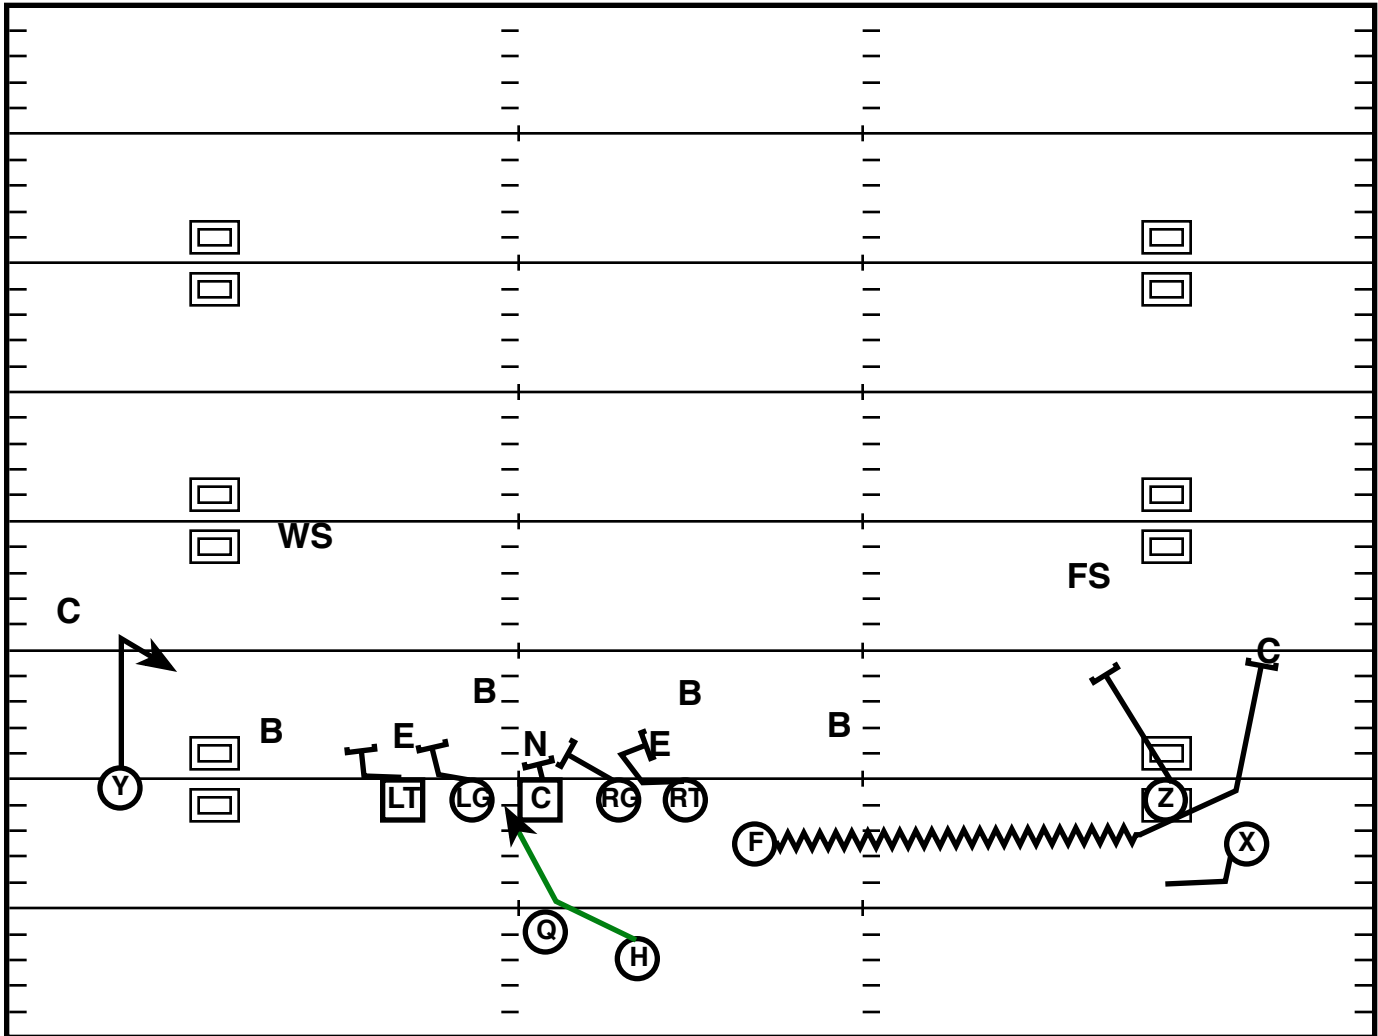

Trey R Off (L)

Drive	Time	D & D	Result	Score
WV 8	0:33 Q1	3rd & 2	Run +1	27-31

Play Notes