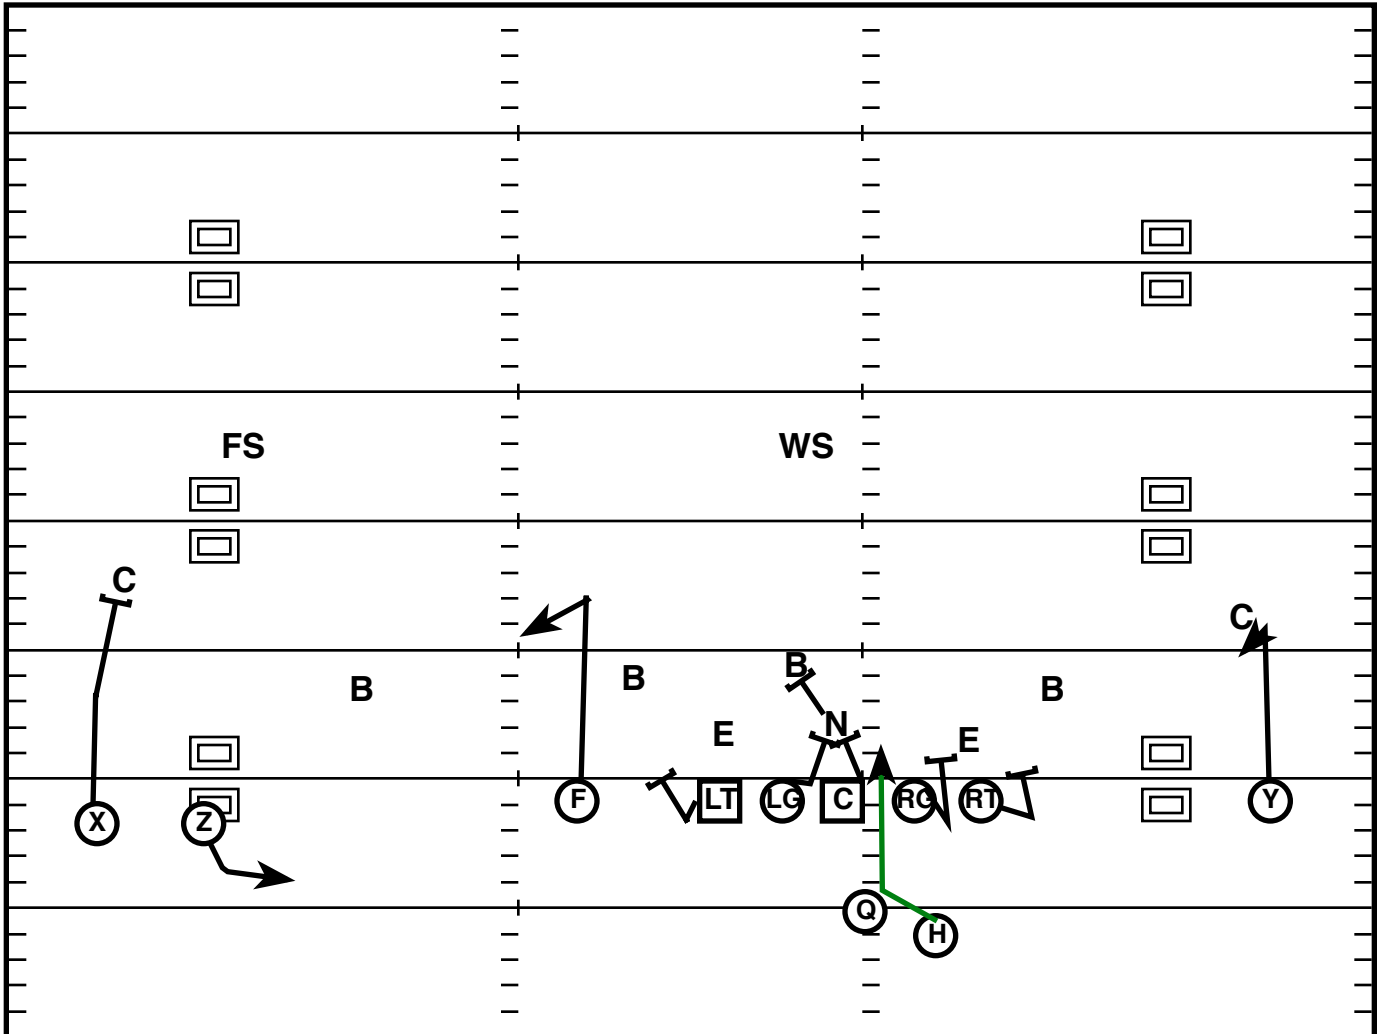

Drive	Time	D & D	Result	Score
WV 7	8:09 Q3	2nd & 4	Run +2	27-28

Play Notes

Twin R (L)

Drive	Time	D & D	Result	Score
WV 7	7:35 Q3	3rd - 2	Run -3	27-28

Play Notes

Trey L Split (R)

Drive	Time	D & D	Result	Score
WV 8	2:48 Q3	1st & 10	Run +11	27-31