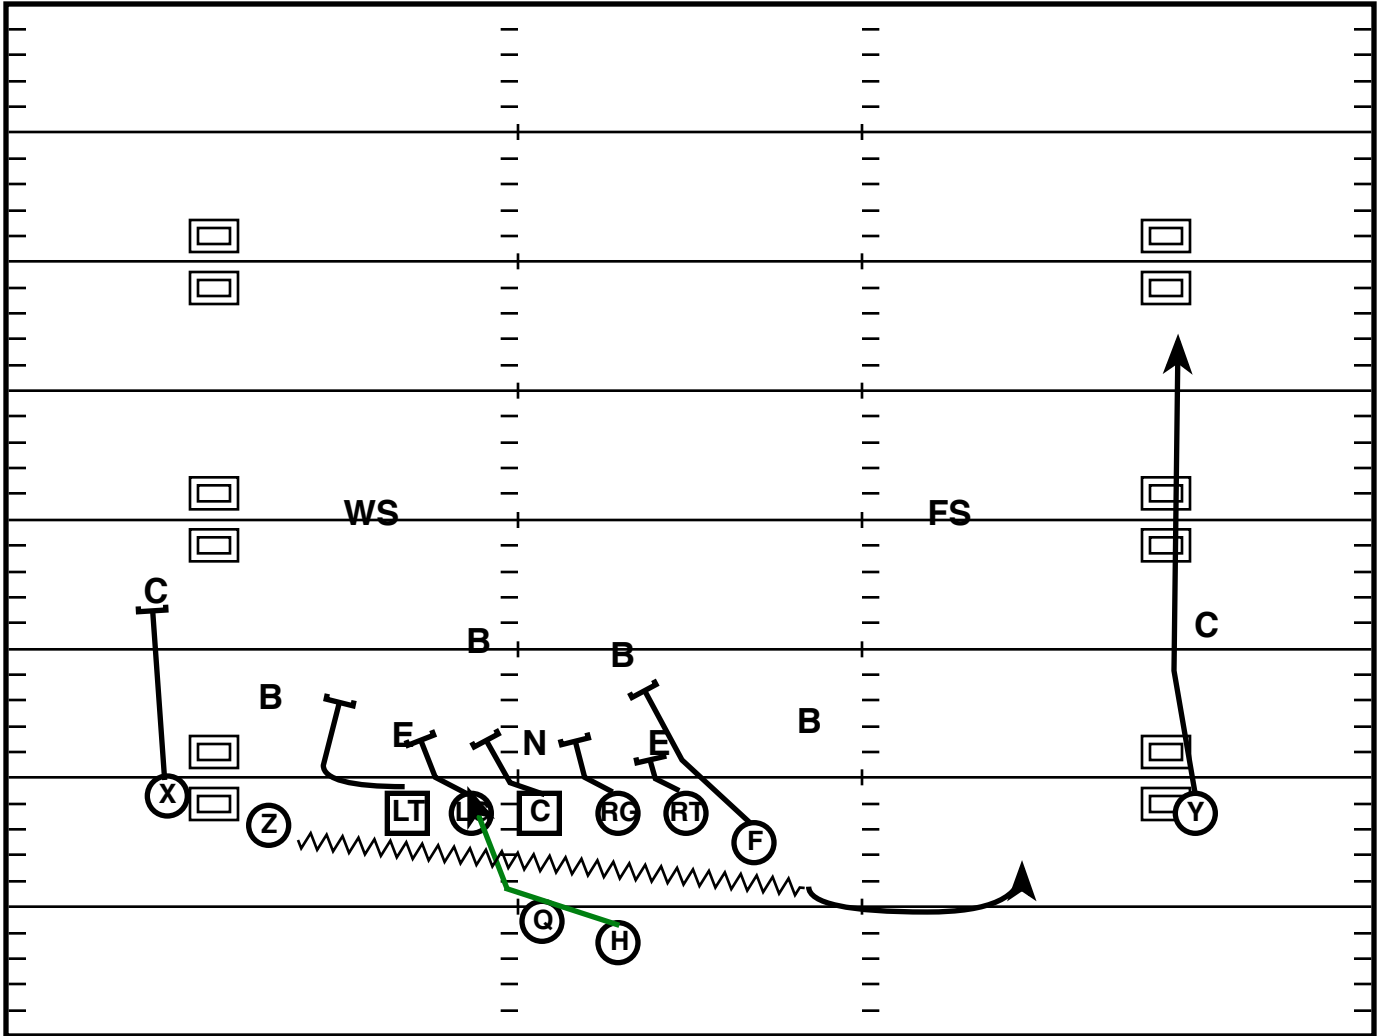

Doubles R Off (L)

Drive	Time	D & D	Result	Score
WV 10	2:03 Q4	1st & 10	Run +7	34-41

Play Notes