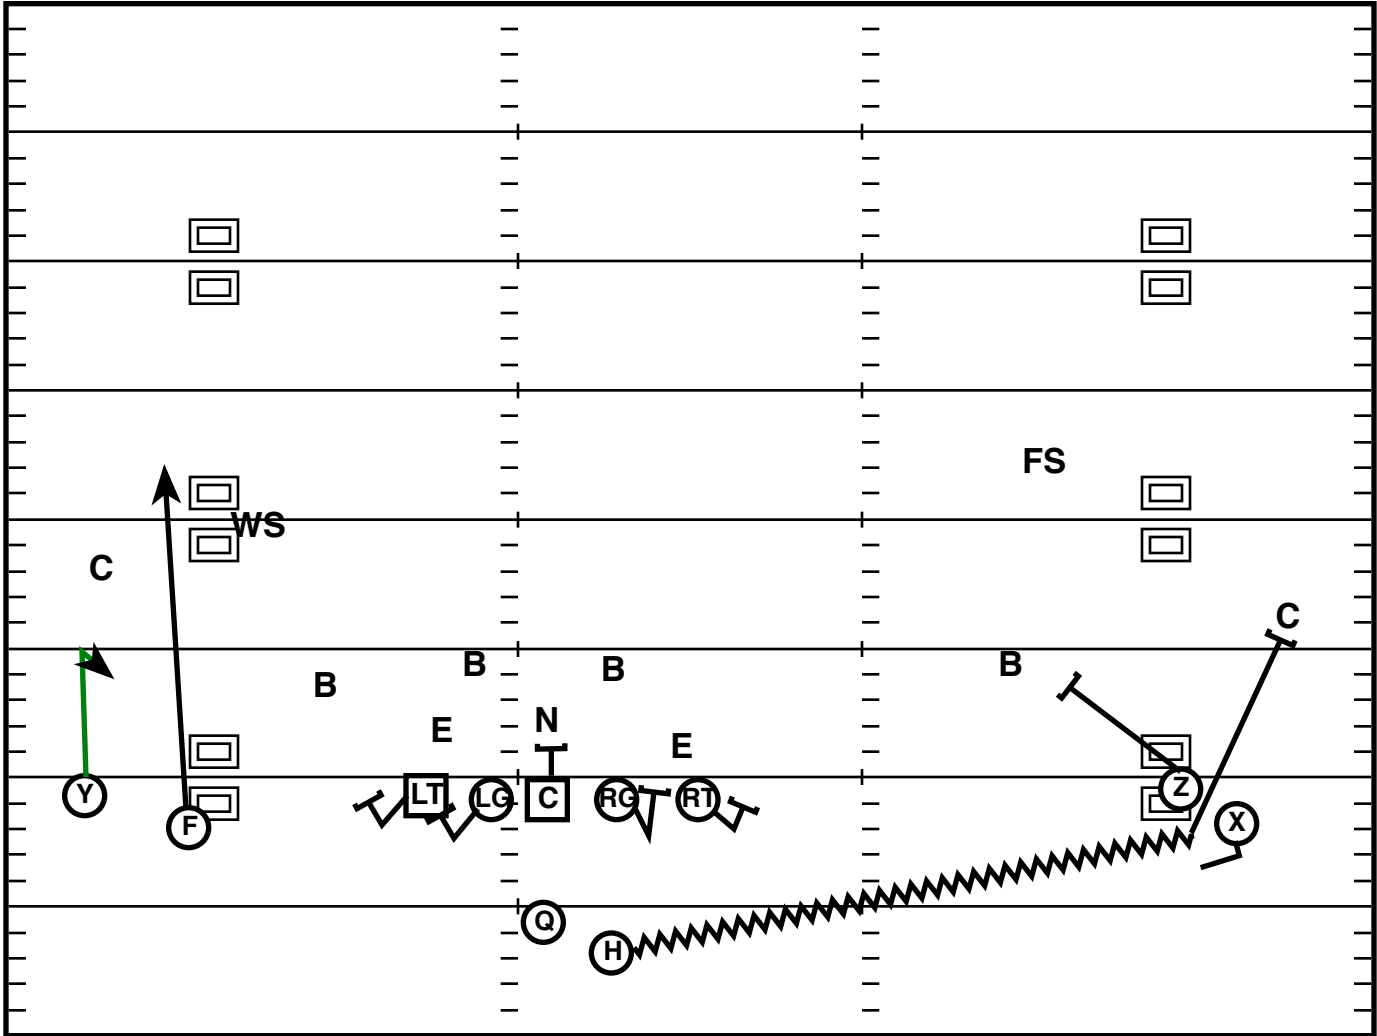

Drive	Time	D & D	Result	Score
WV 2	7:35 Q1	3rd & 8	Pass INC	3-0

Play Notes

Trey R Off (L)

Drive	Time	D & D	Result	Score
WV 3	4:36 Q1	1st & 10	Pass INC	3-7

Play Notes

Doubles Split Tight R (L)

Drive	Time	D & D	Result	Score
WV 3	4:32 Q1	2nd & 10	Pass +11	3 -7