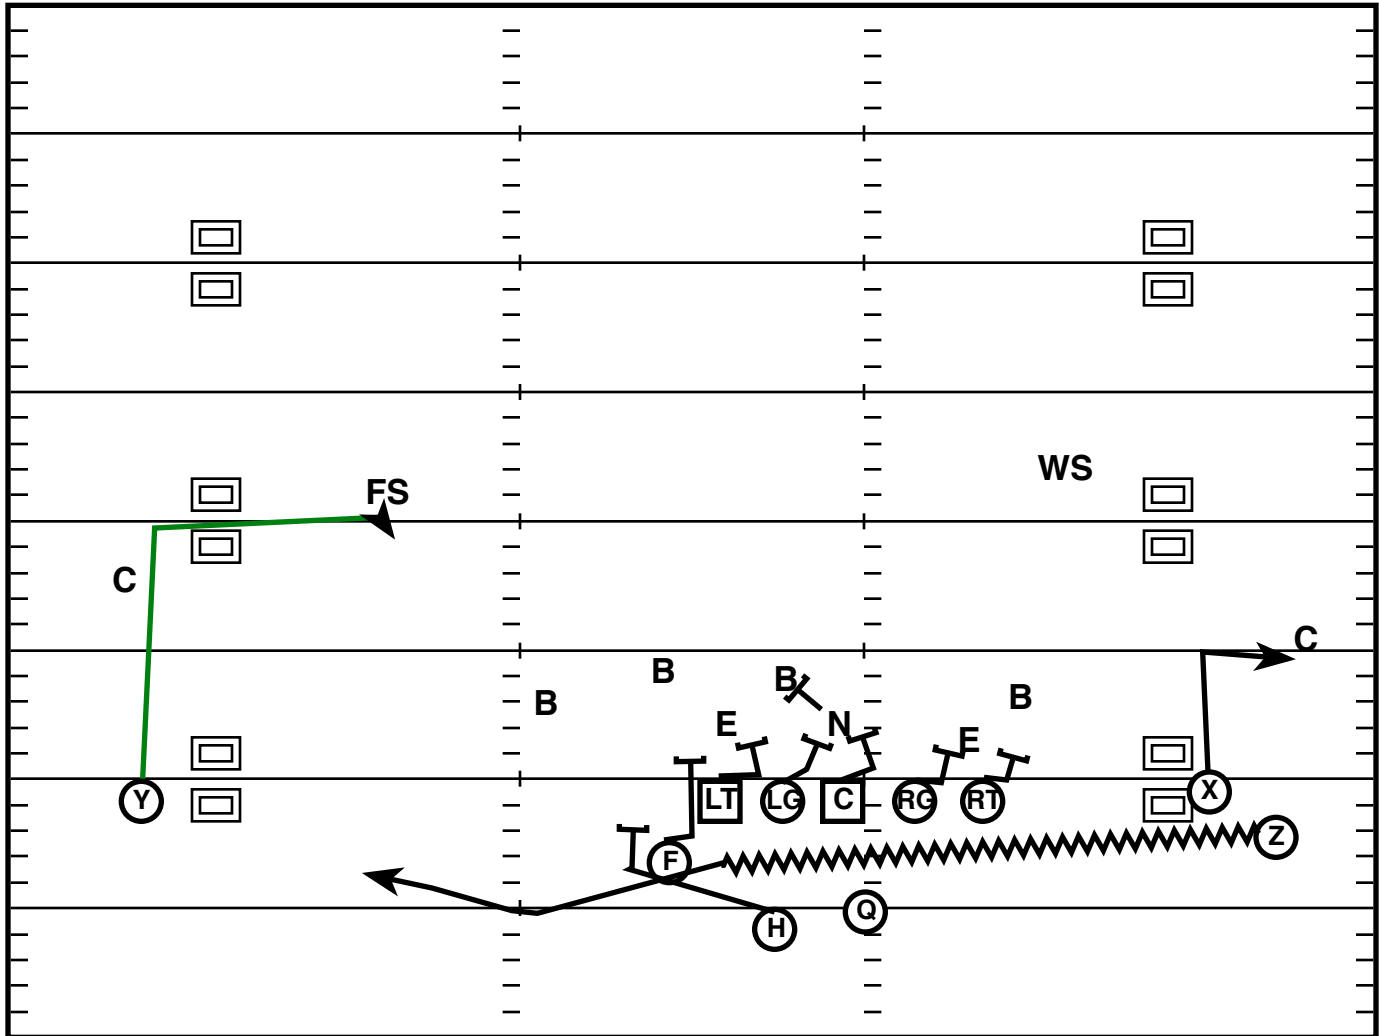

Play Notes

Doubles L Off (R)

Drive	Time	D & D	Result	Score
WV 7	9:23 Q2	2nd & 7	Pass +8	27-28

Play Notes

Doubles L Off (M)

Drive	Time	D & D	Result	Score
WV 7	9:00 Q3	1st - 10	Pass +14	27-28

Play Notes

Trey R Off (M)