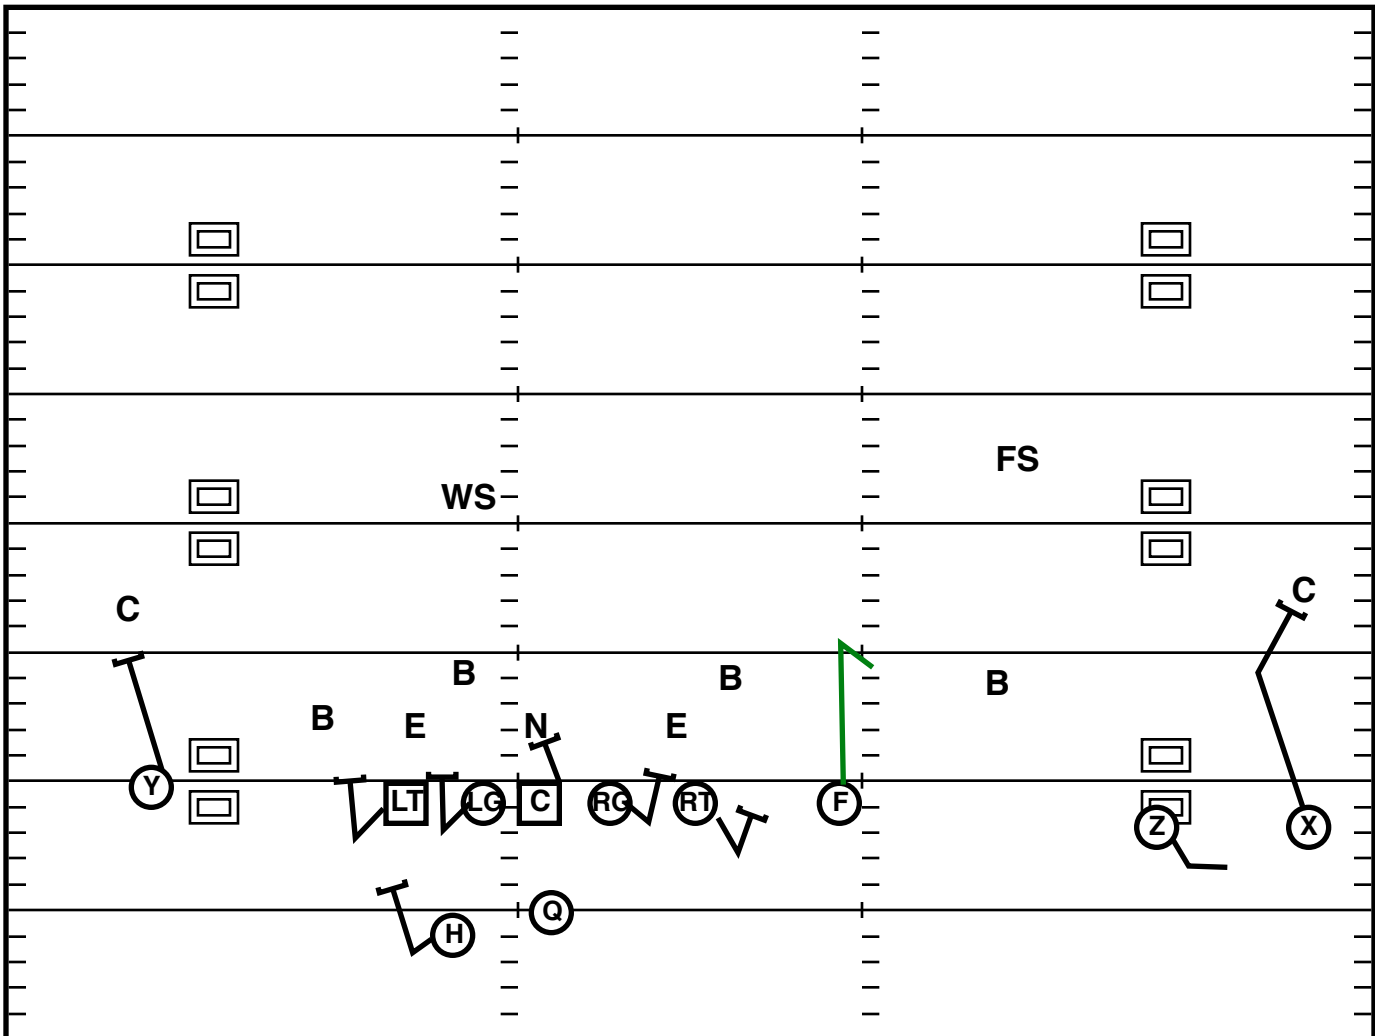

Trey R Split (L)

Drive	Time	D & D	Result	Score
WV 4	1:30 Q1	1st & 14	Pass +6	10 - 14

Play Notes