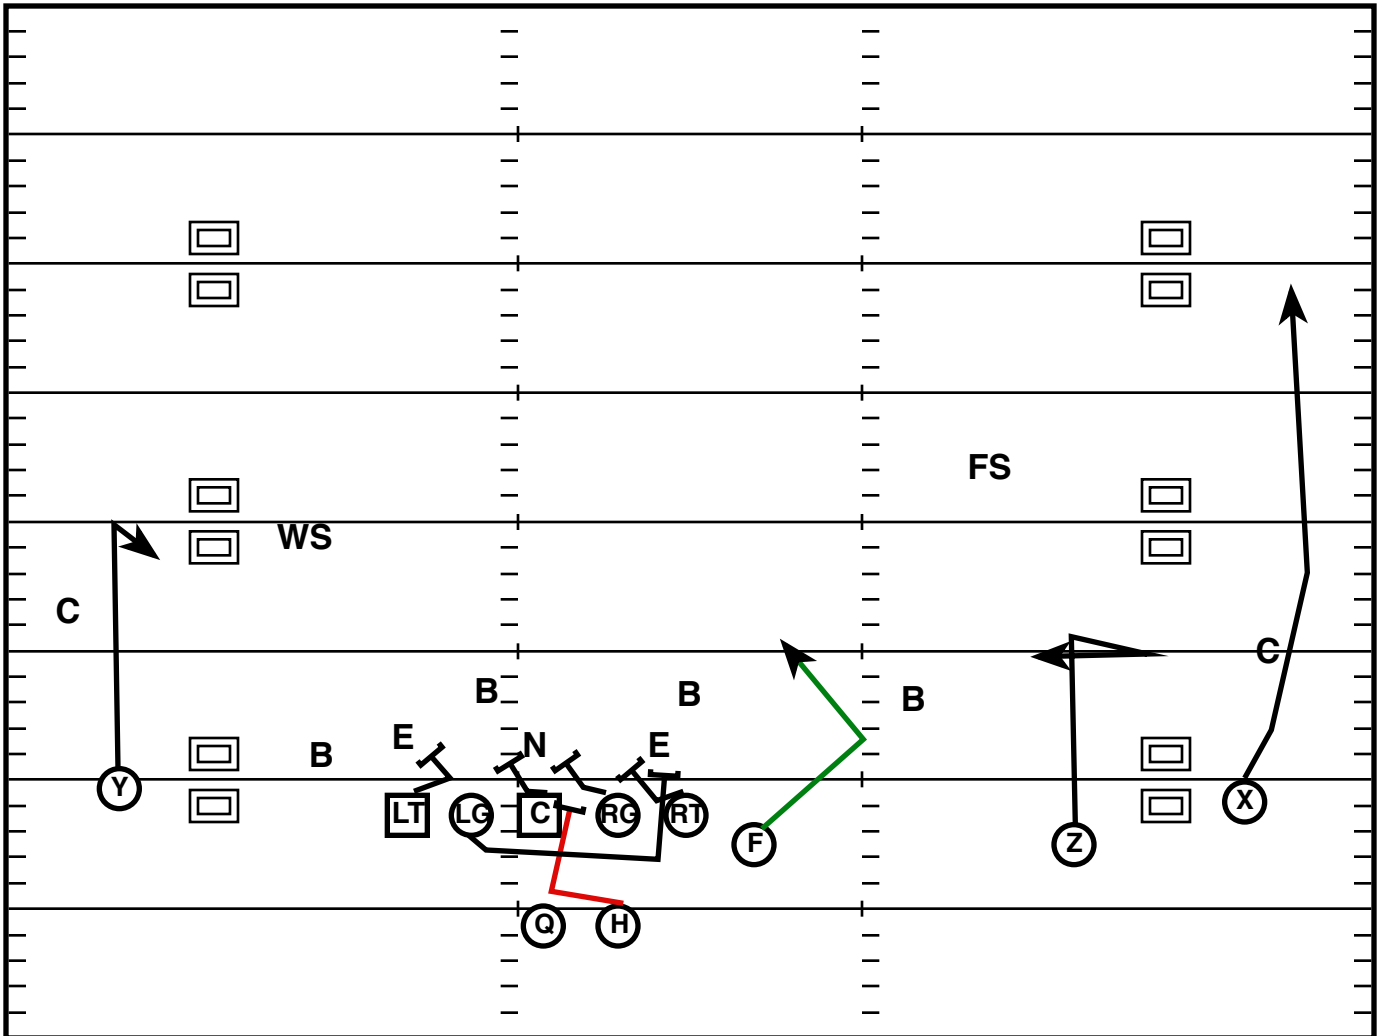

Play Notes

Trey L Off (M)

Drive	Time	D & D	Result	Score
WV 8	2:36 Q3	1st & 10	Pass +4	27-31

Play Notes

Trey R Off (L)

Drive	Time	D & D	Result	Score
WV 8	1:46 Q3	1st & 10	Pass +9	27-31

Play Notes

Red= Run Action