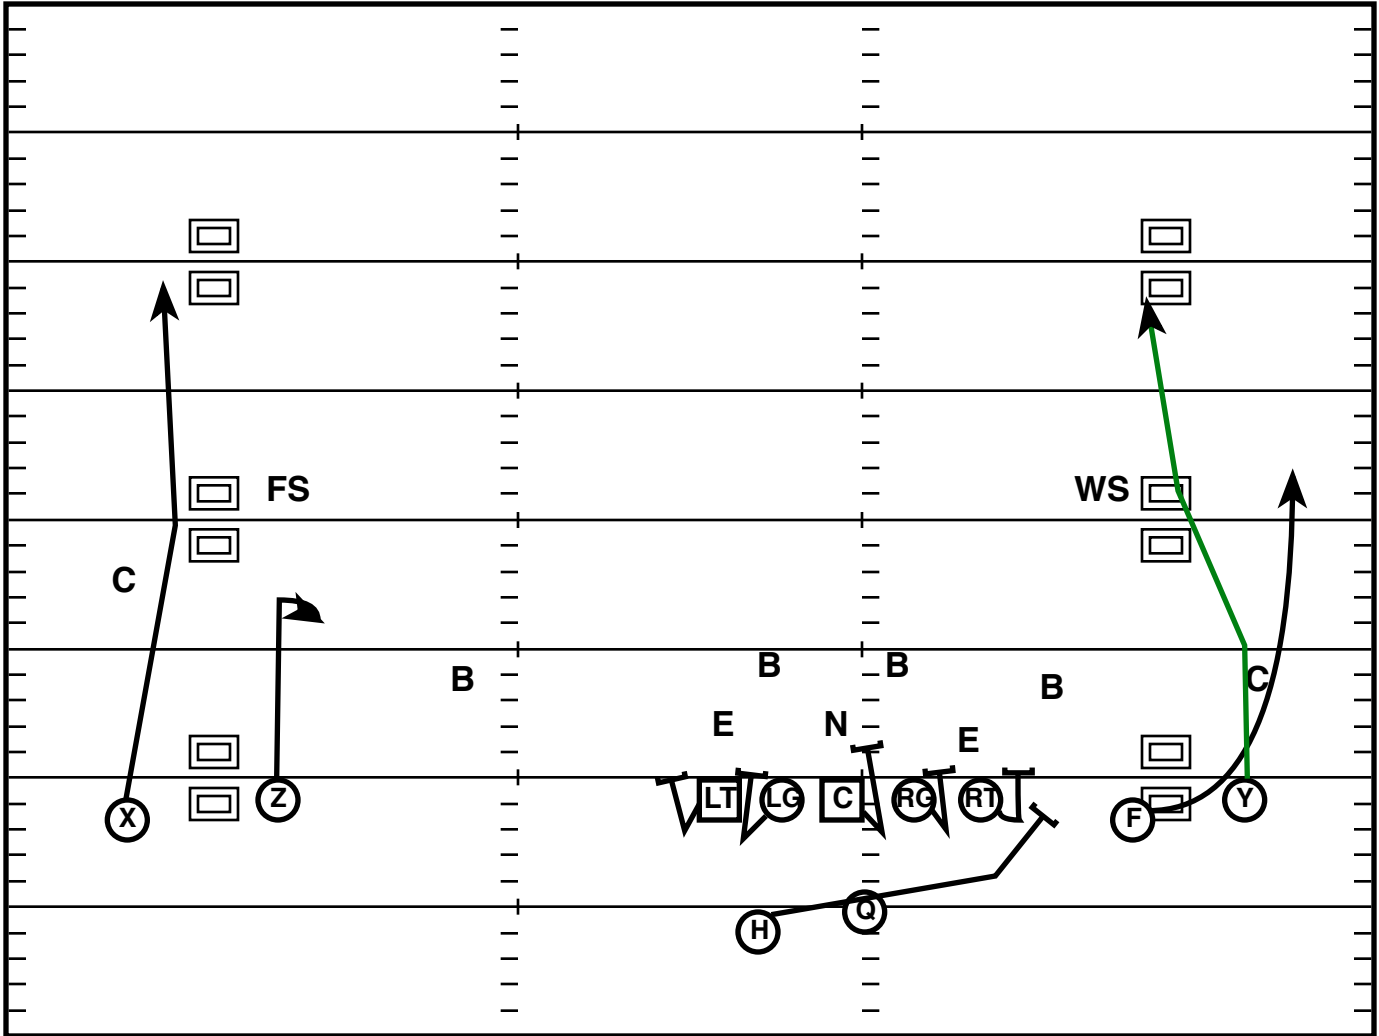

Doubles Split (R)

Drive	Time	D & D	Result	Score
WV 3	3:16 Q1	2nd & 6	Pass +60 (TD)	3-7

Play Notes