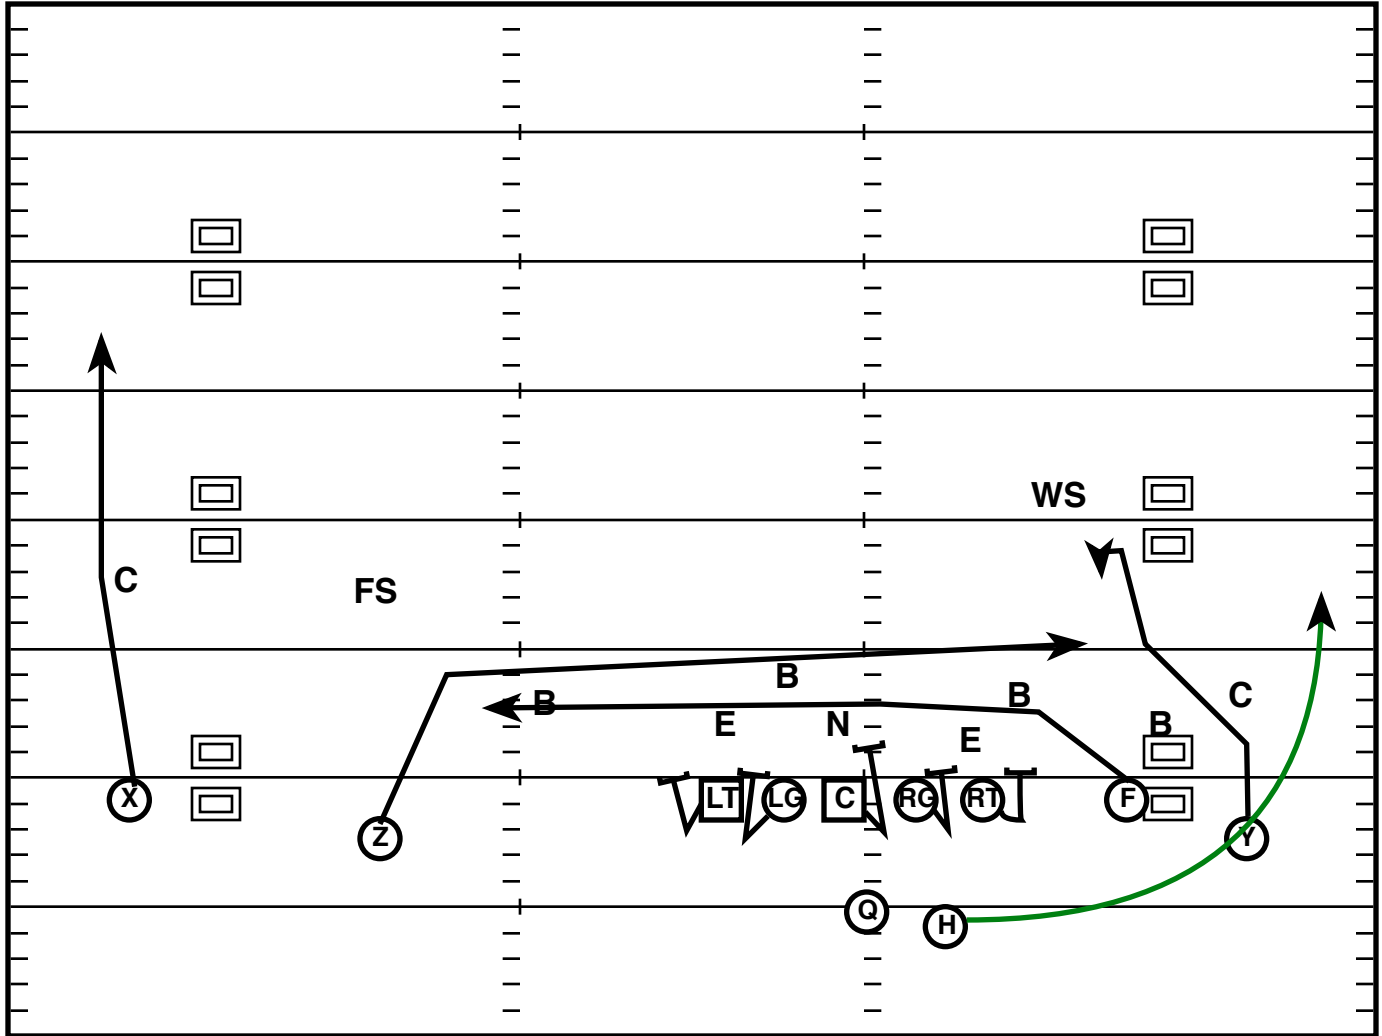

Play Notes

Trey L Off (R)

Drive	Time	D & D	Result	Score
WV 4	0:35 Q1	1st & 10	Pass INC	10-14

Play Notes

Red= Run Action

Doubles Split Tight L (R)

Drive	Time	D & D	Result	Score
WV 4	0:25 Q1	2nd & 10	Pass INC	10 -14