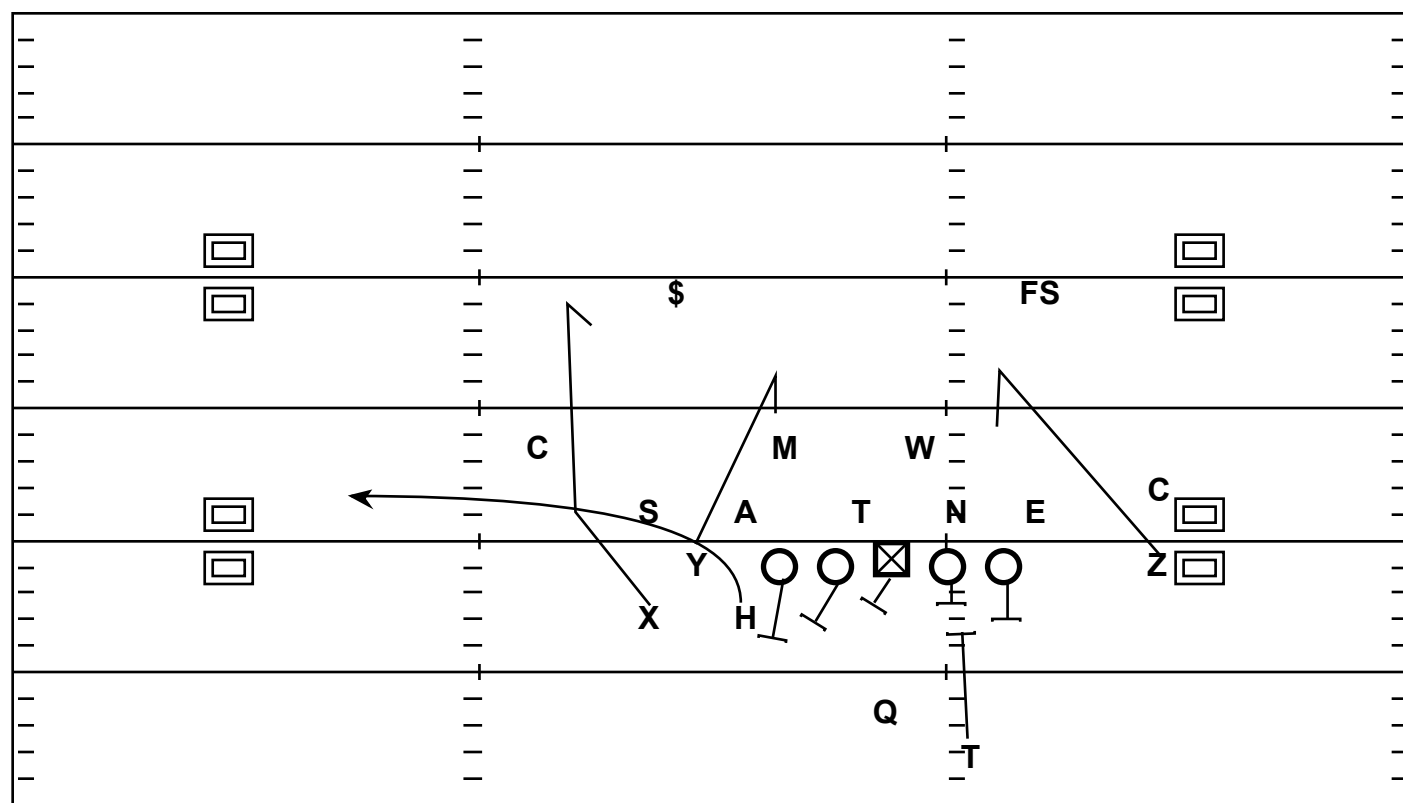

Bunch: Spacing

Quarter	Time	D & D	YD Line	Hash	Score
1st	6:55	2 - 7	-40	R	7 - 3

Strategy: Compress the Defense by formation before expanding out taking advantage of any holes in the coverage. Easy Read for the QB

QB Progression/Read: Read Inside Out - Speck - Spot - Flat

X - Outside Release Spot Route

H - Flat

Y - Speck

Z - Backside Speck

T - Protect looking Inside to Out

LT - Slide Pro (C-Gap)

LG - Slide Pro (B-Gap)

C - Slide Pro (A-Gap)

RG - Man Locked on Nose

RT - Man Locked on End