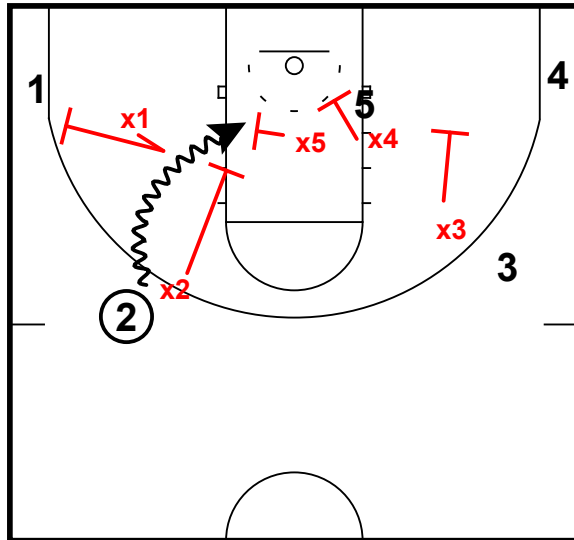

Baylor Defense

Florida vs Baylor

Force Left/Good Activity/Rotation

Ball is forced left off ball screen

Force Left/Good Activity/Rotation

Good help on drive
X1 stays attached to shooter in the corner
X4 cracks down on help the helper