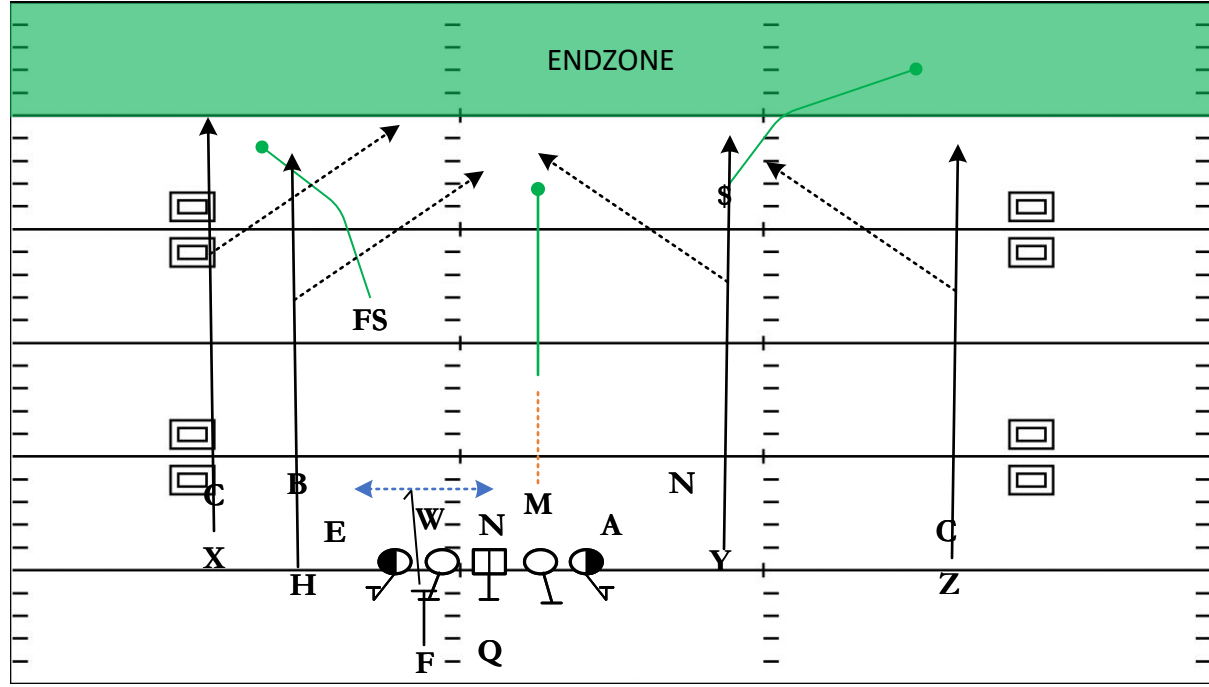

2x2 Open: Four Verts

QTR	TIME	D & D	YD LINE	HASH	SCORE
2	:16	1 & 10	19	L	14 - 17

STRATEGY: Take advantage of the Vertical Space while you still have it while giving your QB an easy checkdown if the defense is able to cover the Verticals

QB READS & PROGRESSION: Field Seam – Boundary Seam – Boundary Vertical – Check Down (can be altered based on Coverage or Alerts)

X	Vertical Read	LT	Man Protect Defensive End
H	Seam Read	LG	Dual Read Will Linebacker to Defensive End
Y	Seam Read	C	Man Protect Nose Tackle
Z	Vertical Read	RG	Dual Read Mike Linebacker to Anchor
F	Check Protect TaT Checkdown	RT	Man Protect Anchor