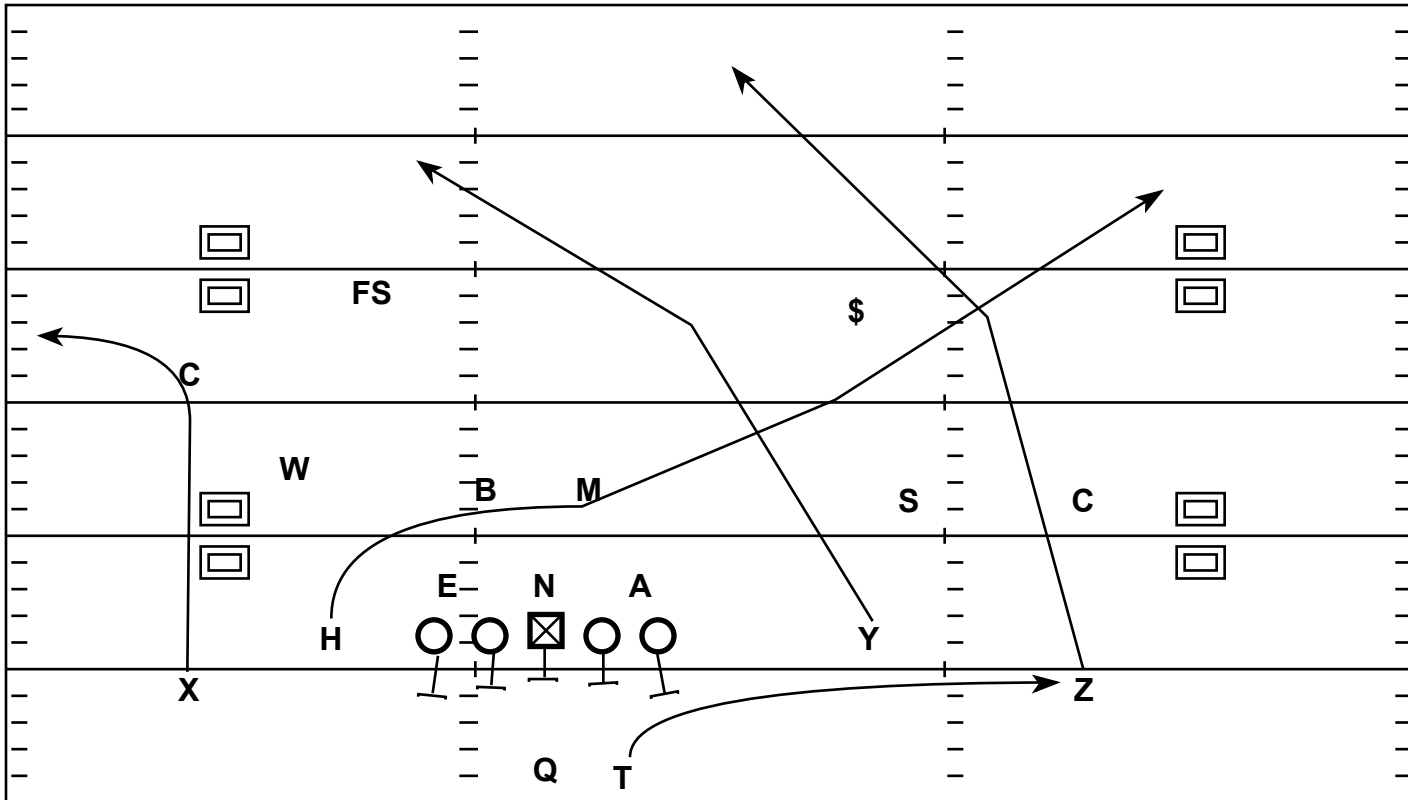

2x2 Open: DBL Post w/ Chaser

Oklahoma v. UCLA

Strategy: Attack the Vertical Space, try to push the coverage high with the DBL Post and have the H run under on his Chaser Path

QB Progression/Read: Start with the DBL Post as the 1st Read - Move to the Chaser and then the RB as a Checkdown

X - Deep Out

H - Shallow to Chaser underneath #1's Post

Y - Inside Post (FLATTEN)

Z - Outside Post

T - Flat

LT - Man Set to End

LG - Man Set to Buck Linebacker, Look to help w/ D-End / Nose

C - Man Set Nose

RG - Man Set to Mike Linebacker, look to help with Anchor

RT - Man Set to Anchor