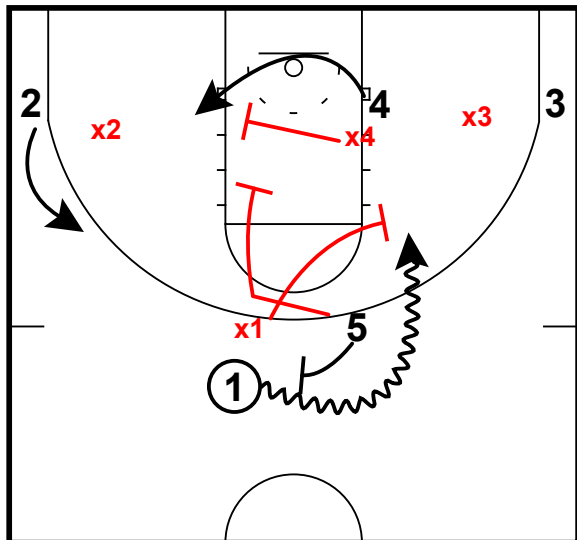

Baylor Defense

Baylor vs Kansas

Under on #0 Garrett

- Scout specific
- Go under on Garrett
- Good help
- Active hands force turnover