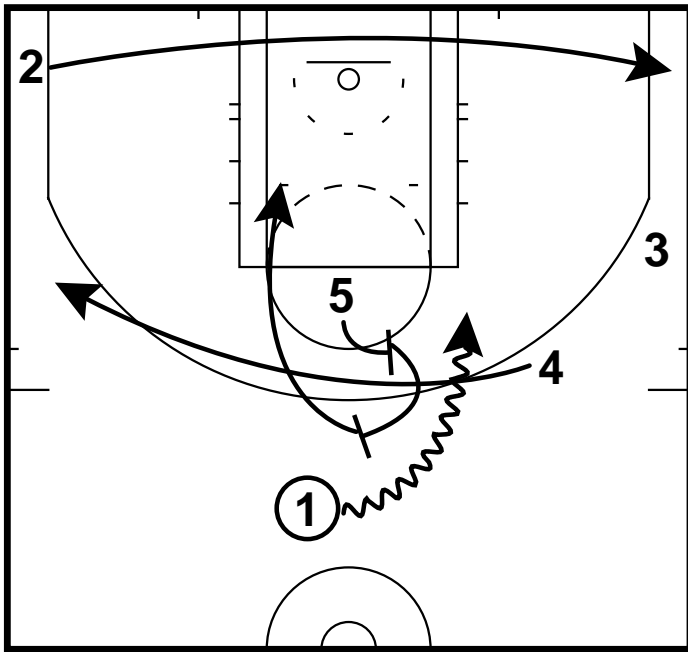

A red line-art diagram of a basketball court is centered on a dark red wood-grain background. The diagram includes the key, three-point arc, and free-throw line. In the top-left corner, there are two circles, a curved arrow pointing left, and an 'X' symbol. In the bottom-right corner, there is a circle, an 'X' symbol, and a jagged arrow pointing left. The text 'MICHIGAN STATE PLAYBOOK' is centered in the middle of the court area.

Ball Screen

BS: Backscreen Weak
Ball Screen

Ball Screen

BS: Clear Double
Ball Screen

Ball Screen

BS: Double/Double
Ball Screen

BS: Double/Double
Ball Screen

Ball Screen

BS: Middle
Ball Screen

Ball Screen

BS: Pin Away
Ball Screen

Ball Screen

BS: Pin Down
Ball Screen

Ball Screen

BS: Pin Down Runner
Ball Screen

Ball Screen