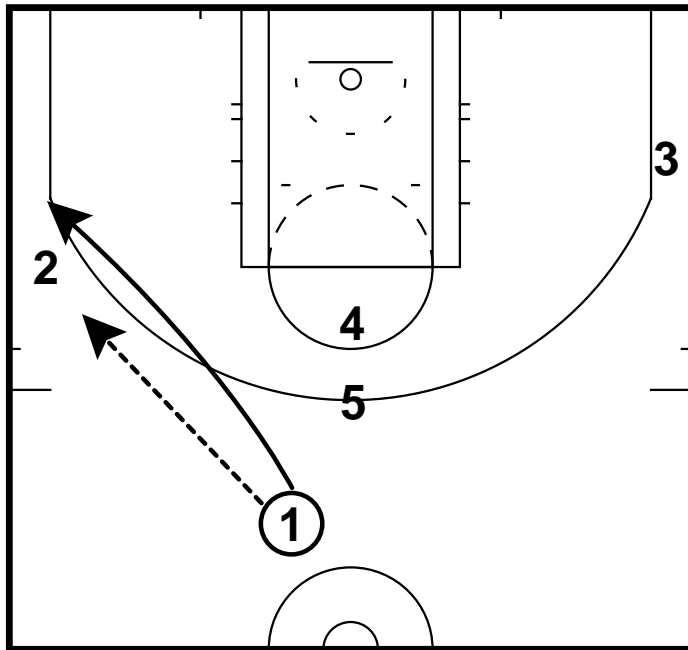

A red line-art diagram of a basketball court is centered on a dark red wood-grain background. The diagram includes the key, three-point arc, and free-throw line. In the top-left corner, there are two circles, a curved arrow pointing left, and an 'X' symbol. In the bottom-right corner, there is a circle, an 'X' symbol, and a jagged arrow pointing left. The text 'MICHIGAN STATE PLAYBOOK' is centered in the middle of the court area.

Ball Screen

BS: Backscreen Weak
Ball Screen

Ball Screen

BS: Clear Double
Ball Screen

Ball Screen

BS: Double/Double
Ball Screen

BS: Double/Double
Ball Screen

Ball Screen

BS: Middle
Ball Screen

Ball Screen

BS: Pin Away
Ball Screen

Ball Screen

BS: Pin Down
Ball Screen

Ball Screen

BS: Pin Down Runner
Ball Screen

Ball Screen