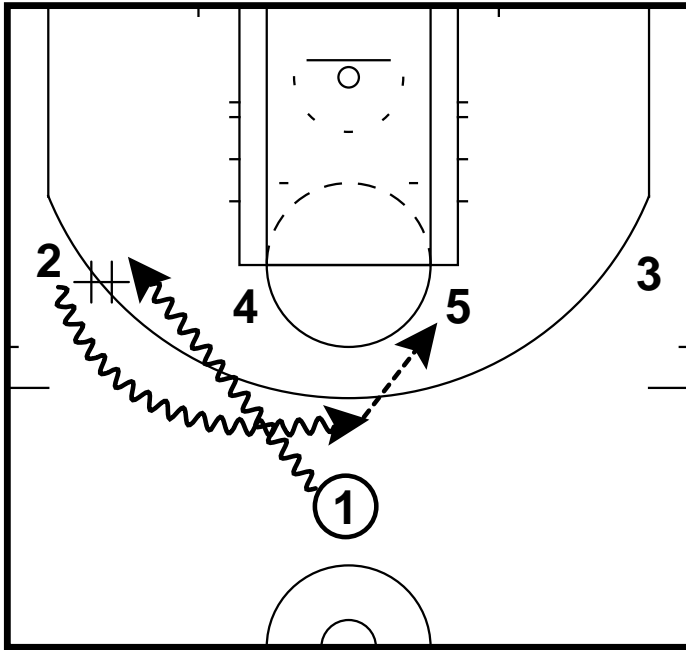

Flare/Pin Misdirection
Misc

AI

AI: Duck In
AI

Handoff

Handoff: Elbow - Down DHO
Handoff

Handoff: Elbow - Down DHO
Handoff

Middle

Middle Duck In
Middle

Zone

Zone O: FT Pin
Zone

BLOB

BLOB: 1 - 4 Low - DHO/BS Double
BLOB

BLOB: 1 - 4 Low - DHO/BS Double
BLOB

BLOB

BLOB: 1 - 4 Low - Diagonal/Handoff
BLOB

BLOB