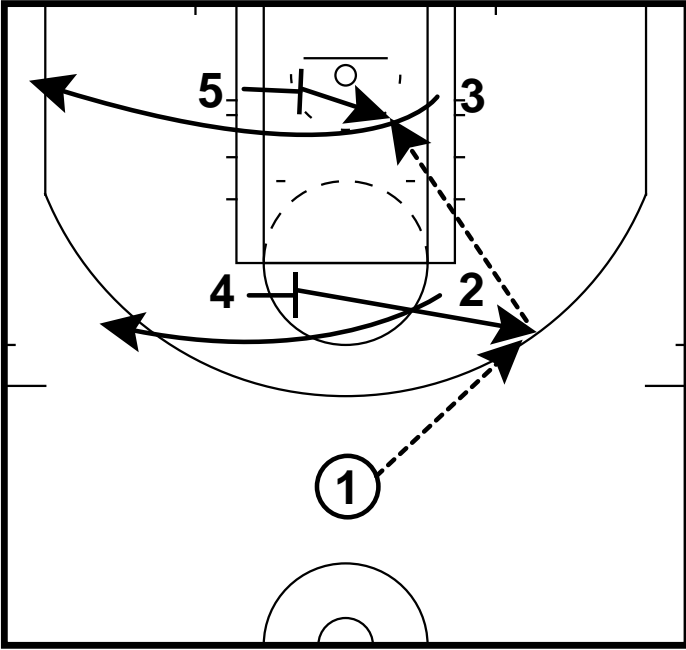

Flare/Pin Misdirection
Misc

AI

AI: Duck In
AI

Handoff

Handoff: Elbow - Down DHO
Handoff

Handoff: Elbow - Down DHO
Handoff

Middle

Middle Duck In
Middle

Zone

Zone O: FT Pin
Zone

BLOB

BLOB: 1 - 4 Low - DHO/BS Double
BLOB

BLOB: 1 - 4 Low - DHO/BS Double
BLOB

BLOB

BLOB: 1 - 4 Low - Diagonal/Handoff
BLOB

BLOB