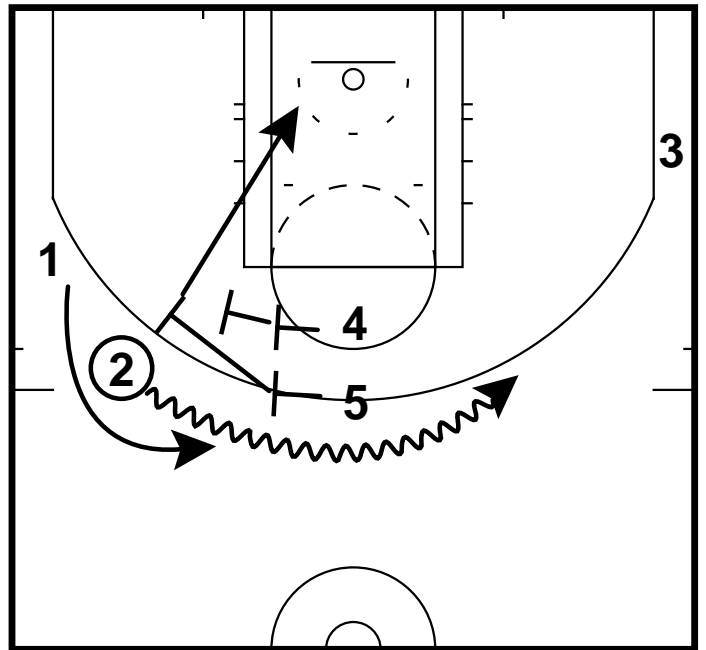

A red line-art diagram of a basketball court is centered on a dark red wood-grain background. The diagram includes the key, three-point arc, and free-throw line. In the top-left corner, there are two circles, a curved arrow pointing left, and an 'X' symbol. In the bottom-right corner, there is a circle, an 'X' symbol, and a jagged arrow pointing left. The text 'MICHIGAN STATE PLAYBOOK' is centered in the middle of the court area.

Ball Screen

BS: Backscreen Weak
Ball Screen

Ball Screen

BS: Clear Double
Ball Screen

Ball Screen

BS: Double/Double
Ball Screen

BS: Double/Double
Ball Screen

Ball Screen

BS: Middle
Ball Screen

Ball Screen

BS: Pin Away
Ball Screen

Ball Screen

BS: Pin Down
Ball Screen

Ball Screen

BS: Pin Down Runner
Ball Screen

Ball Screen