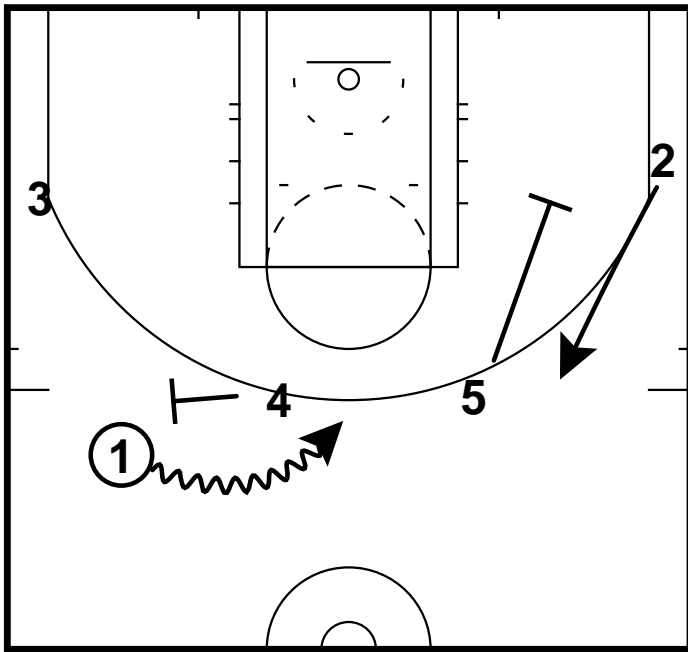

A red line-art diagram of a basketball court is centered on a dark red wood-grain background. The diagram includes the key, three-point arc, and free-throw line. In the top-left corner, there are two circles, a curved arrow pointing left, and an 'X' symbol. In the bottom-right corner, there is a circle, an 'X' symbol, and a jagged arrow pointing left. The text 'MICHIGAN STATE PLAYBOOK' is centered in the middle of the court area.

Ball Screen

BS: Backscreen Weak
Ball Screen

Ball Screen

BS: Clear Double
Ball Screen

Ball Screen

BS: Double/Double
Ball Screen

BS: Double/Double
Ball Screen

Ball Screen

BS: Middle
Ball Screen

Ball Screen

BS: Pin Away
Ball Screen

Ball Screen

BS: Pin Down
Ball Screen

Ball Screen

BS: Pin Down Runner
Ball Screen

Ball Screen