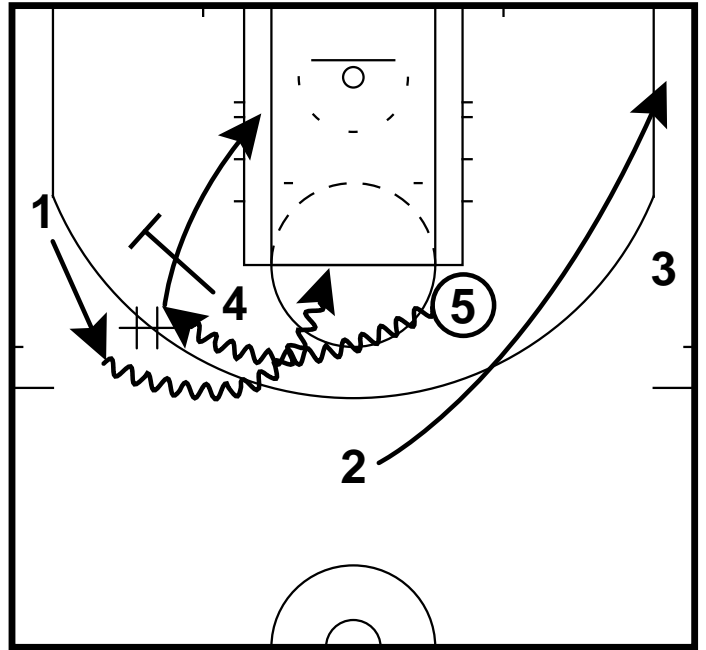

Flare/Pin Misdirection
Misc

AI

AI: Duck In
AI

Handoff

Handoff: Elbow - Down DHO
Handoff

Handoff: Elbow - Down DHO
Handoff

Middle

Middle Duck In
Middle

Zone

Zone O: FT Pin
Zone

BLOB

BLOB: 1 - 4 Low - DHO/BS Double
BLOB

BLOB: 1 - 4 Low - DHO/BS Double
BLOB

BLOB

BLOB: 1 - 4 Low - Diagonal/Handoff
BLOB

BLOB