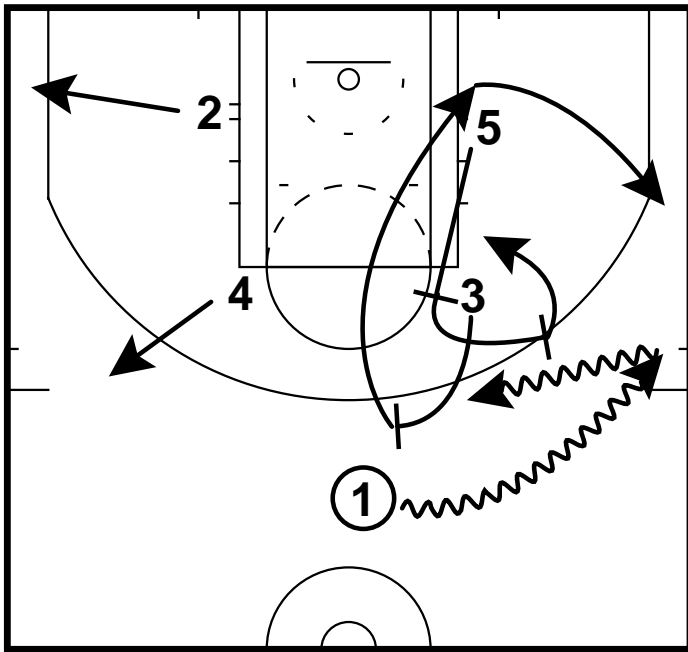

A red line-art diagram of a basketball court is centered on a dark red wood-grain background. The diagram includes the key, three-point arc, and free-throw line. In the top-left corner, there are two circles, a curved arrow pointing left, and an 'X' symbol. In the bottom-right corner, there is a circle, an 'X' symbol, and a jagged arrow pointing left. The text 'MICHIGAN STATE PLAYBOOK' is centered in the middle of the court area.

MICHIGAN STATE PLAYBOOK

ASSEMBLED BY: TIM BERGSTRASER

Michigan State

Table of Contents

1.	Ball Screen	2
2.	Elbow	15
3.	Pin Down	22
4.	Weave	28
5.	Backscreen	35
6.	Floppy	40
7.	Horns	44
8.	Misc	46
9.	AI	48
10.	Handoff	49
11.	Middle	50
12.	Zone	51
13.	BLOB	52
14.	SLOB	62

Ball Screen

BS: Backscreen Weak
Ball Screen

Ball Screen

BS: Clear Double
Ball Screen

Ball Screen

BS: Double/Double
Ball Screen

BS: Double/Double
Ball Screen

Ball Screen