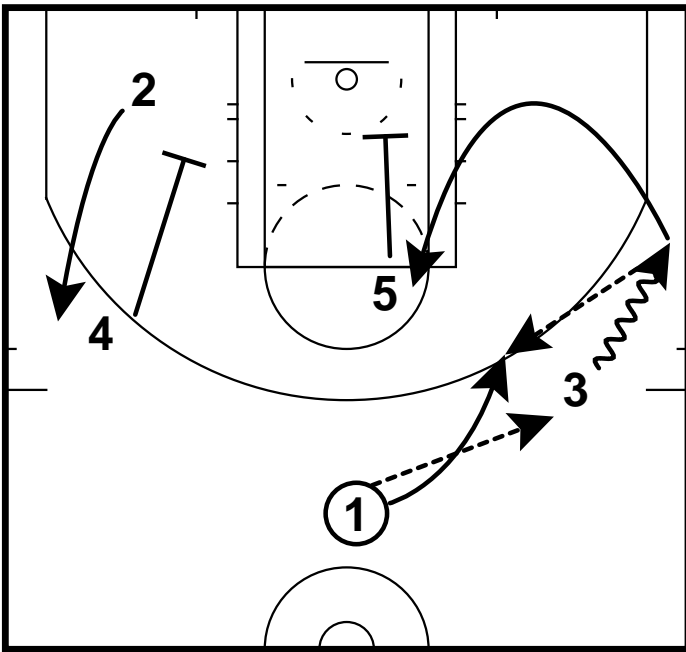

Flare/Pin Misdirection
Misc

AI

AI: Duck In
AI

Handoff

Handoff: Elbow - Down DHO
Handoff

Handoff: Elbow - Down DHO
Handoff

Middle

Middle Duck In
Middle

Zone

Zone O: FT Pin
Zone

BLOB

BLOB: 1 - 4 Low - DHO/BS Double
BLOB

BLOB: 1 - 4 Low - DHO/BS Double
BLOB

BLOB

BLOB: 1 - 4 Low - Diagonal/Handoff
BLOB

BLOB