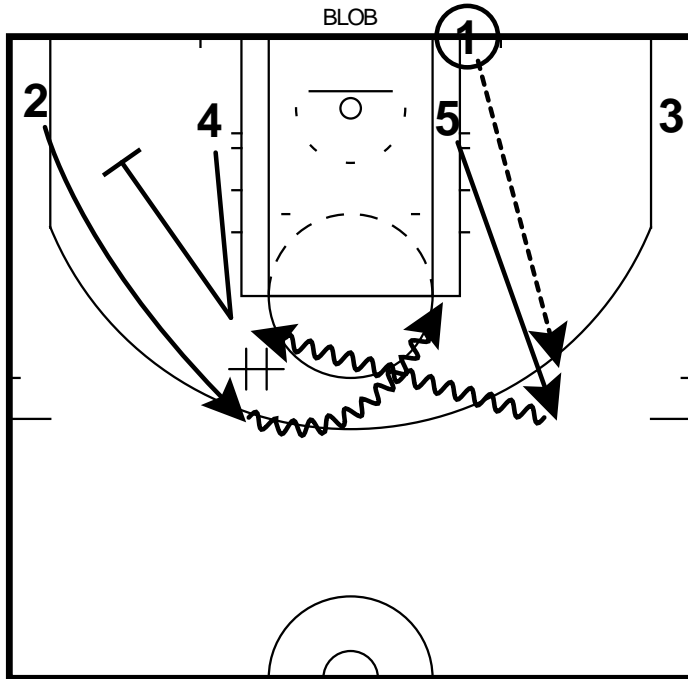

Flare/Pin Misdirection
Misc

AI

AI: Duck In
AI

Handoff

Handoff: Elbow - Down DHO
Handoff

Handoff: Elbow - Down DHO
Handoff

Middle

Middle Duck In
Middle

Zone

Zone O: FT Pin
Zone

BLOB

BLOB: 1 - 4 Low - DHO/BS Double
BLOB

BLOB: 1 - 4 Low - DHO/BS Double
BLOB

BLOB

BLOB: 1 - 4 Low - Diagonal/Handoff
BLOB

BLOB