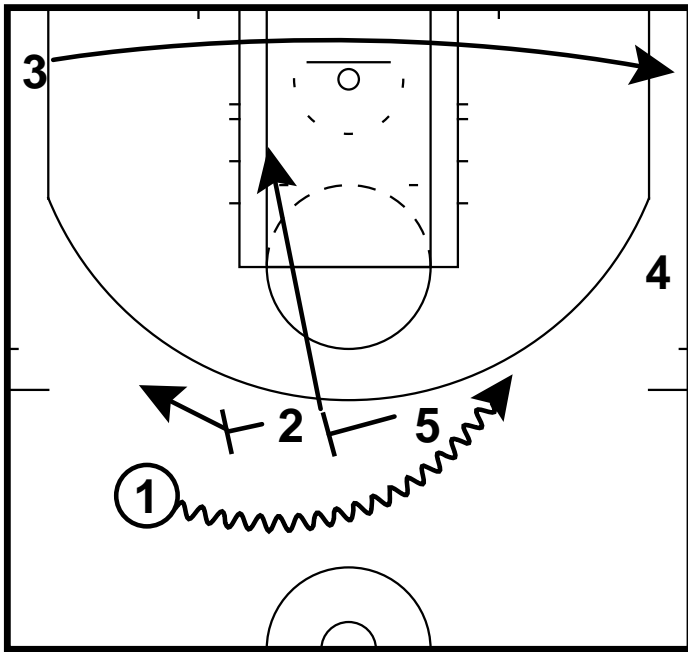

A red line-art diagram of a basketball court is centered on a dark red wood-grain background. The diagram includes the key, three-point arc, and free-throw line. In the top-left corner, there are two circles, a curved arrow pointing left, and an 'X' symbol. In the bottom-right corner, there is a circle, an 'X' symbol, and a jagged arrow pointing left. The text 'MICHIGAN STATE PLAYBOOK' is centered in the middle of the court area.

MICHIGAN STATE PLAYBOOK

ASSEMBLED BY: TIM BERGSTRASER

Michigan State

Table of Contents

1.	Ball Screen	2
2.	Elbow	15
3.	Pin Down	22
4.	Weave	28
5.	Backscreen	35
6.	Floppy	40
7.	Horns	44
8.	Misc	46
9.	AI	48
10.	Handoff	49
11.	Middle	50
12.	Zone	51
13.	BLOB	52
14.	SLOB	62

Ball Screen

BS: Backscreen Weak
Ball Screen

Ball Screen

BS: Clear Double
Ball Screen

Ball Screen

BS: Double/Double
Ball Screen

BS: Double/Double
Ball Screen

Ball Screen