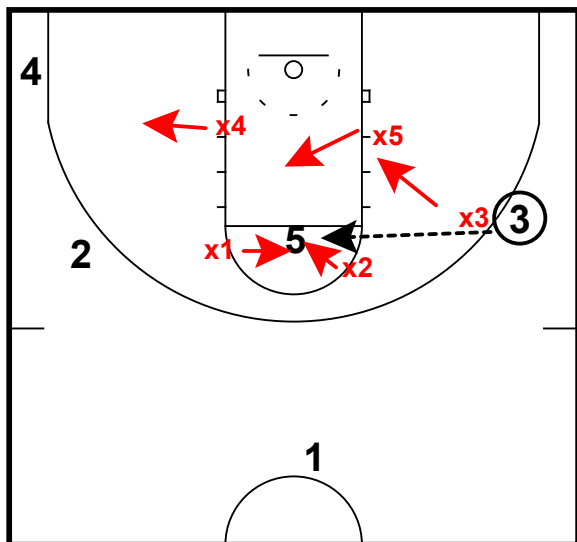

Baylor Defense

1-1-3 Zone

High Post Entry Trap

- When pass is made to the post
- X1 and X2 double the post
- X3 covers block
- X5 steps up to protect middle
- X4 moves to low block and will close out on corner pass