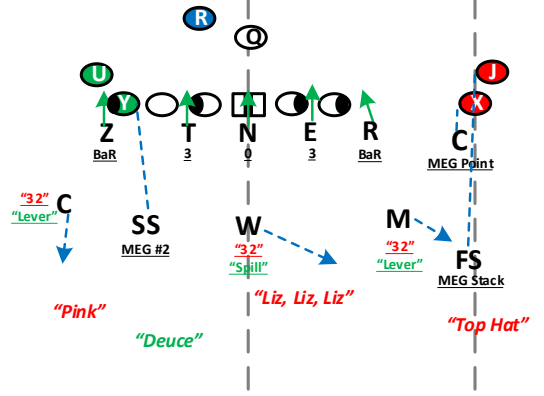

#Pink

Grizz Vader #Pink v ZAC Hog

Bear Shock Bash #Pink v Dubs Stack

*Only time someone who is in MEG will take the Motion is if it is the Corner on a TE.

Grizz Vader #Pink v Sioux

Grizz Vader #Pink v Trey Bunch

Bear Shock Bash #Pink v Tom Wing Bunch

Pink is a Zero blitz coverage. Your help is inside on shallows. Make sure we align at different levels to prevent pick routes.