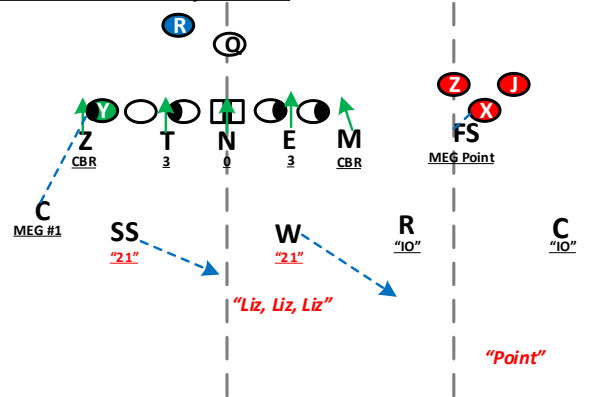

#Pink

Grizz Vader #Pink v ZAC Hog

Bear Shock Bash #Pink v Dubs Stack

*Only time someone who is in MEG will take the Motion is if it is the Corner on a TE.

Grizz Vader #Pink v Sioux

Grizz Vader #Pink v Trey Bunch

Bear Shock Bash #Pink v Tom Wing Bunch

Pink is a Zero blitz coverage. Your help is inside on shallows. Make sure we align at different levels to prevent pick routes.