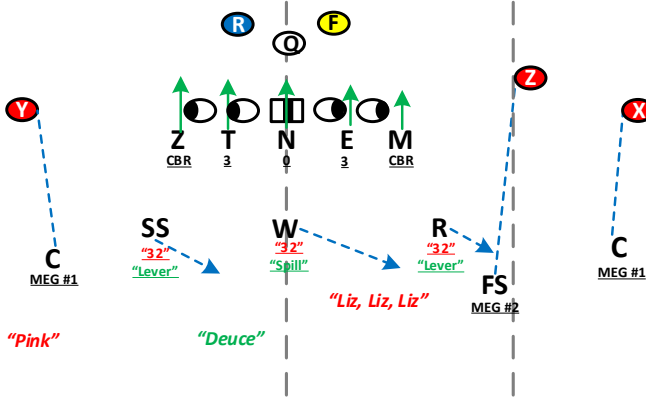

#Pink

Grizz Vader #Pink v ZAC Hog

Bear Shock Bash #Pink v Dubs Stack

*Only time someone who is in MEG will take the Motion is if it is the Corner on a TE.

Grizz Vader #Pink v Sioux

Grizz Vader #Pink v Trey Bunch

Bear Shock Bash #Pink v Tom Wing Bunch

Pink is a Zero blitz coverage. Your help is inside on shallows. Make sure we align at different levels to prevent pick routes.