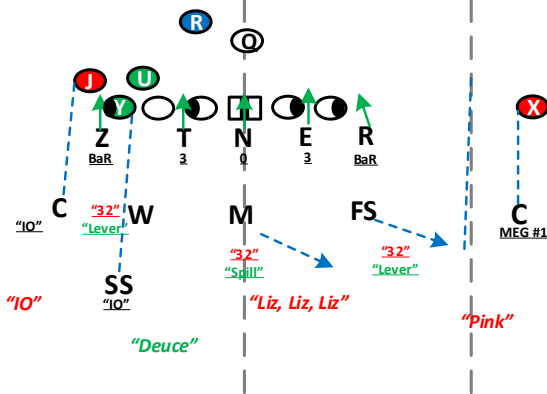

#Pink

Grizz Vader #Pink v ZAC Hog

Bear Shock Bash #Pink v Dubs Stack

*Only time someone who is in MEG will take the Motion is if it is the Corner on a TE.

Grizz Vader #Pink v Sioux

Grizz Vader #Pink v Trey Bunch

Bear Shock Bash #Pink v Tom Wing Bunch

Pink is a Zero blitz coverage. Your help is inside on shallows. Make sure we align at different levels to prevent pick routes.