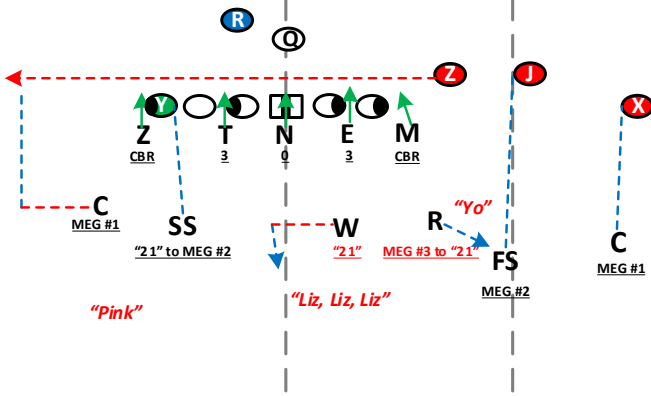

#Pink

Grizz Vader #Pink v ZAC Hog

Bear Shock Bash #Pink v Dubs Stack

*Only time someone who is in MEG will take the Motion is if it is the Corner on a TE.

Grizz Vader #Pink v Sioux

Grizz Vader #Pink v Trey Bunch

Bear Shock Bash #Pink v Tom Wing Bunch

Pink is a Zero blitz coverage. Your help is inside on shallows. Make sure we align at different levels to prevent pick routes.