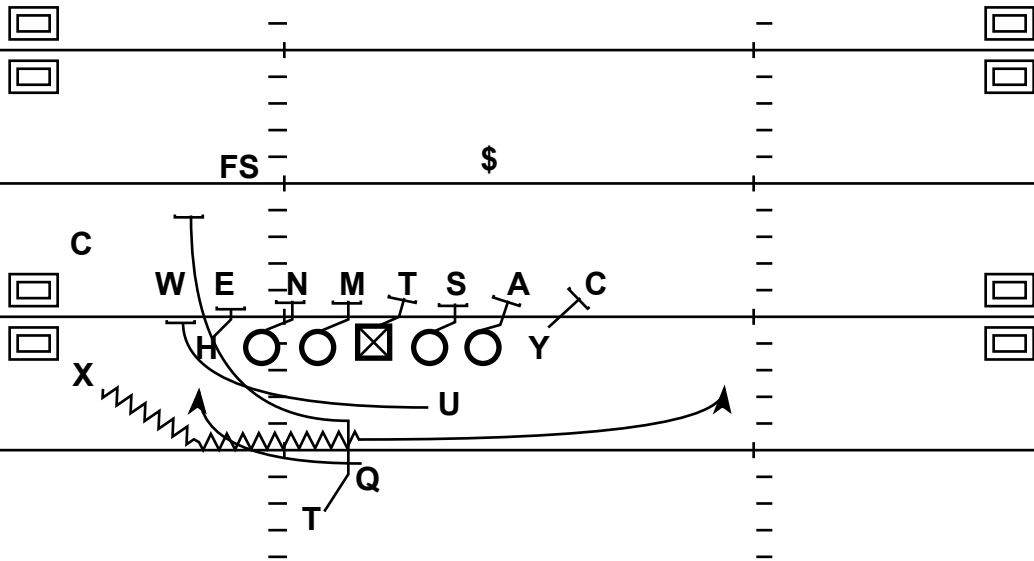

# Ace Wing X-Smoke: Q Follow Off Inside Zone

Oklahoma v. UCLA

Strategy: Heavy formation while faking Inside Zone and having the QB follow the RB out the Backdoor

QB Progression/Read: Fake the Mesh on IZ then Follow the RB Lead out the Backdoor.

X - Motion to Distraction Swing

H - C-Gap Vertical Cut-Off

Y - Inside Drive Corner

U - Swipe, Body on a Body for QB

T - Fake the Mesh, Lead for the Q up on the F/S

LT - Inside Drive Nose (3-Tech)

LG - Inside Drive Mugged Mike Linebacker

C - Inside Drive Defensive Tackle

RG - Inside Drive Mugged Sam Linebacker

RT - Inside Drive Anchor