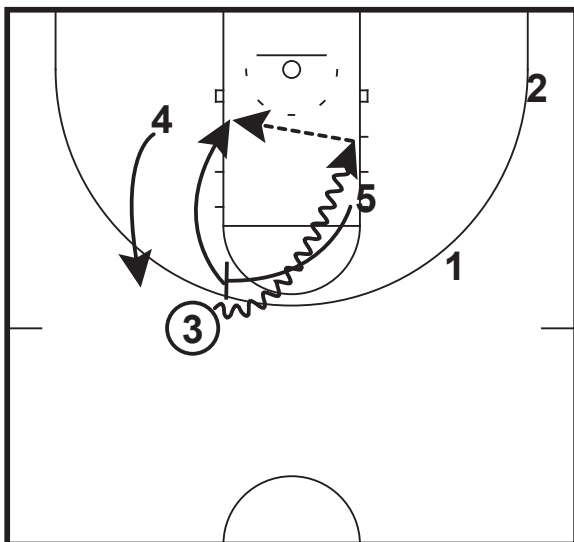

Duke Blue Devils
4 Out #3

- If 3 doesn't have anything, 5 moves up to set a ball-screen for 3.
- 5 rolls to the basket as 4 replaces 4.