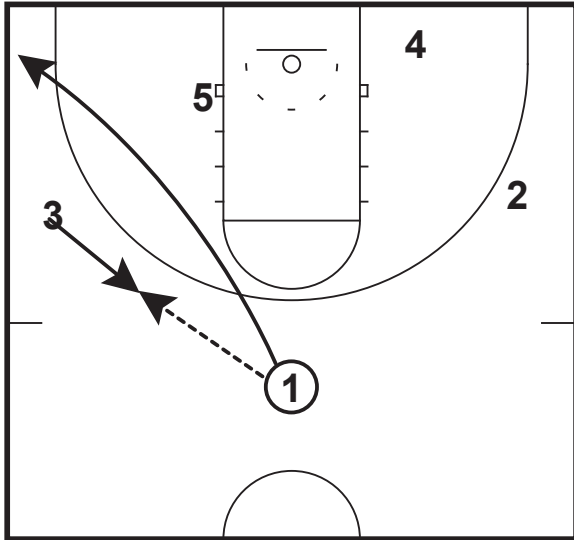

# Set Plays

Duke  
52 Wide

- 1 dribbles away from 2
- 5 sets a wide pin screen for 2. 5 rolls back to the rim while 4 steps up

Duke  
52 Wide

- If 2 does not have the shot, 4 sprints to set a wing ball screen for 2
- 4 rolls to the rim while 2 attacks the lane

# Set Plays

Duke Blue Devils  
Allen Middle Drive

1 passes to 3 (Allen) and then makes a shallow cut to the ball-side corner.

Duke Blue Devils  
Allen Middle Drive

3 (Allen) drives from left to right as 4 sets a flare-screen for 2 on the right side of the floor.

3 looks to get to the basket for a lay-up.