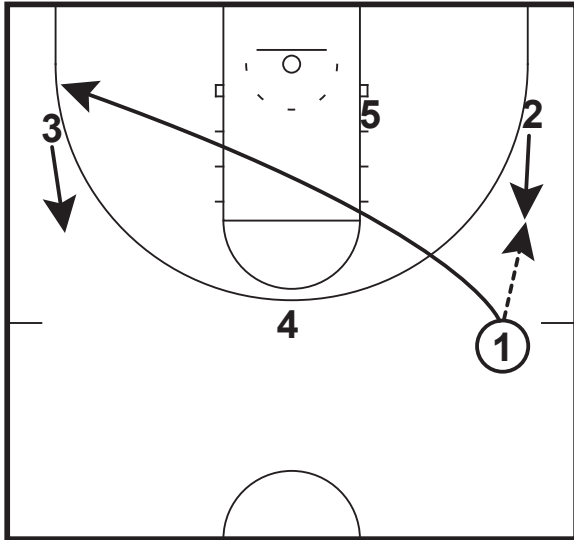

# Set Plays

Duke Blue Devils  
4 Out #1

1 passes to 2 then cuts through to the opposite corner.

Duke Blue Devils  
4 Out #1

5 sets a screen for 4 who cuts to the basket.

2 looks inside to 4 for the score.

Duke Blue Devils  
4 Out #1

If 4 isn't open, he steps out to the corner.

5 and 2 play a pick and roll as 3 and 1 switch spots on the opposite wing.

Duke Blue Devils  
4 Out #1

If 2 doesn't have anything, he passes back to 4 who looks inside to 5.

# Set Plays

Duke Blue Devils  
4 Out #2

1 passes to 5 who pops out to the wing.  
4 moves inside the 3-point line as 1 cuts through to the low post.

Duke Blue Devils  
4 Out #2

If 1 isn't open, 5 gives the ball to 3 on a hand-off.  
1 screens for 5 and 4 sets a ball-screen for 3.  
3 looks to pass to 5 at the basket.