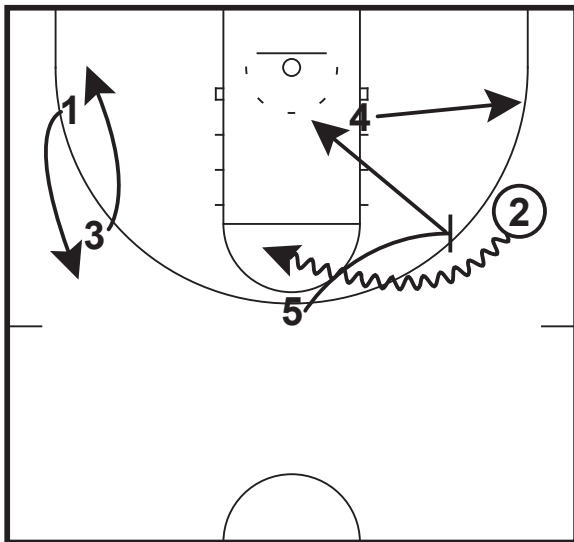

# Set Plays

Duke Blue Devils  
4 Out #1

1 passes to 2 then cuts through to the opposite corner.

Duke Blue Devils  
4 Out #1

5 sets a screen for 4 who cuts to the basket.

2 looks inside to 4 for the score.

Duke Blue Devils  
4 Out #1

If 4 isn't open, he steps out to the corner.

5 and 2 play a pick and roll as 3 and 1 switch spots on the opposite wing.

Duke Blue Devils  
4 Out #1

If 2 doesn't have anything, he passes back to 4 who looks inside to 5.

# Set Plays

Duke Blue Devils  
4 Out #2

1 passes to 5 who pops out to the wing.  
4 moves inside the 3-point line as 1 cuts through to the low post.

Duke Blue Devils  
4 Out #2

If 1 isn't open, 5 gives the ball to 3 on a hand-off.  
1 screens for 5 and 4 sets a ball-screen for 3.  
3 looks to pass to 5 at the basket.