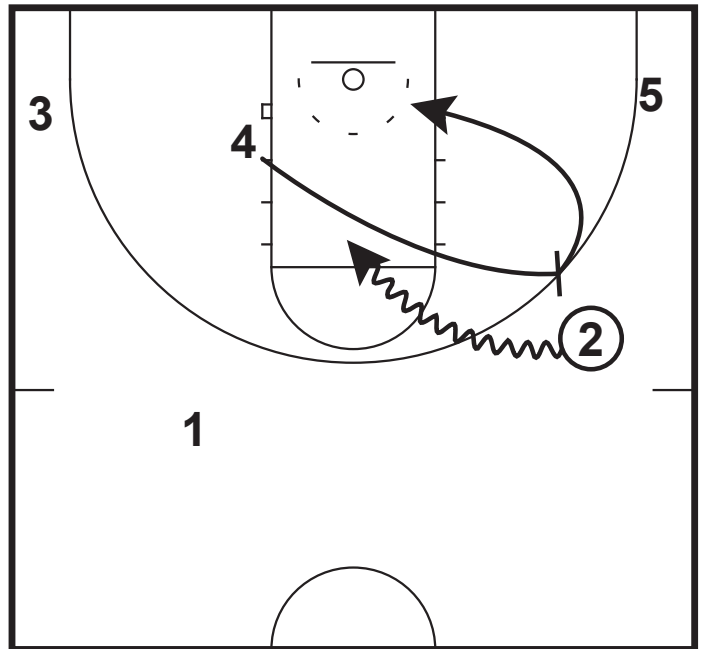

Duke Blue Devils  
4 Out #3

- If 3 doesn't have anything, 5 moves up to set a ball-screen for 3.
- 5 rolls to the basket as 4 replaces 4.

# Set Plays

Duke  
52 Wide

- 1 dribbles away from 2
- 5 sets a wide pin screen for 2. 5 rolls back to the rim while 4 steps up

Duke  
52 Wide

- If 2 does not have the shot, 4 sprints to set a wing ball screen for 2
- 4 rolls to the rim while 2 attacks the lane