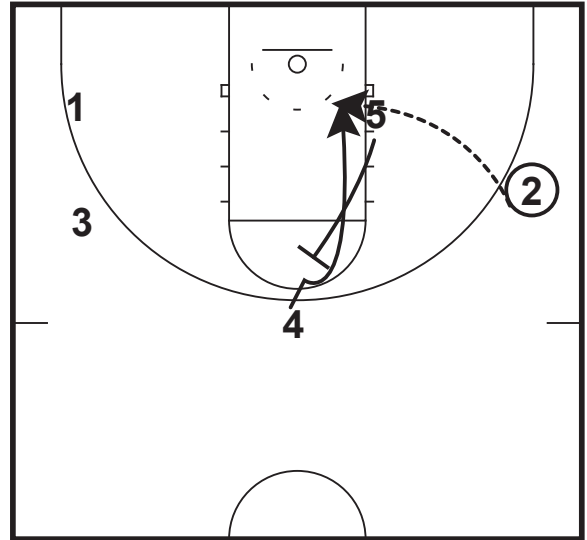

# Set Plays

Duke Blue Devils  
4 Out #1

1 passes to 2 then cuts through to the opposite corner.

Duke Blue Devils  
4 Out #1

5 sets a screen for 4 who cuts to the basket.

2 looks inside to 4 for the score.

Duke Blue Devils  
4 Out #1

If 4 isn't open, he steps out to the corner.

5 and 2 play a pick and roll as 3 and 1 switch spots on the opposite wing.

Duke Blue Devils  
4 Out #1

If 2 doesn't have anything, he passes back to 4 who looks inside to 5.

# Set Plays

Duke Blue Devils  
4 Out #2

1 passes to 5 who pops out to the wing.  
4 moves inside the 3-point line as 1 cuts through to the low post.

Duke Blue Devils  
4 Out #2

If 1 isn't open, 5 gives the ball to 3 on a hand-off.  
1 screens for 5 and 4 sets a ball-screen for 3.  
3 looks to pass to 5 at the basket.