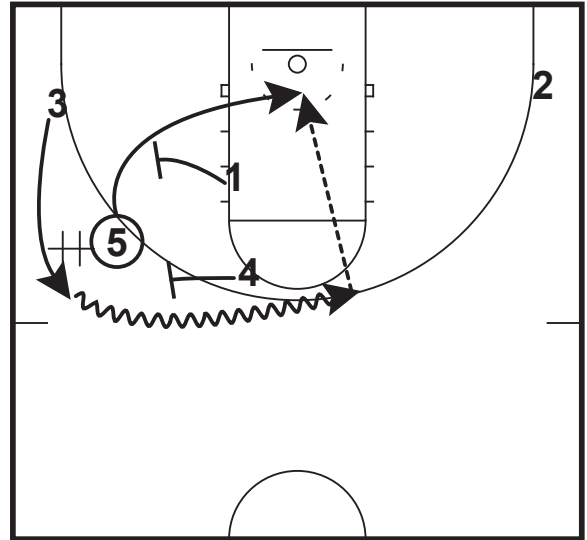

If 4 isn't open, he steps out to the corner.

5 and 2 play a pick and roll as 3 and 1 switch spots on the opposite wing.

Duke Blue Devils  
4 Out #1

If 2 doesn't have anything, he passes back to 4 who looks inside to 5.

# Set Plays

Duke Blue Devils  
4 Out #2

1 passes to 5 who pops out to the wing.  
4 moves inside the 3-point line as 1 cuts through to the low post.

Duke Blue Devils  
4 Out #2

If 1 isn't open, 5 gives the ball to 3 on a hand-off.  
1 screens for 5 and 4 sets a ball-screen for 3.  
3 looks to pass to 5 at the basket.