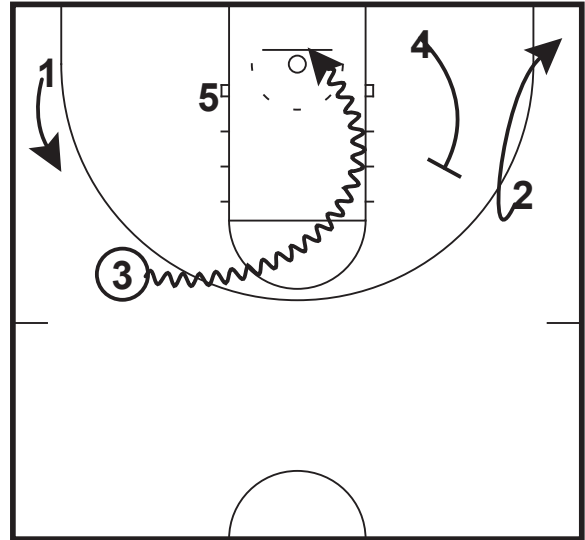

Duke Blue Devils
Allen Middle Drive

3 (Allen) drives from left to right as 4 sets a flare-screen for 2 on the right side of the floor.

3 looks to get to the basket for a lay-up.