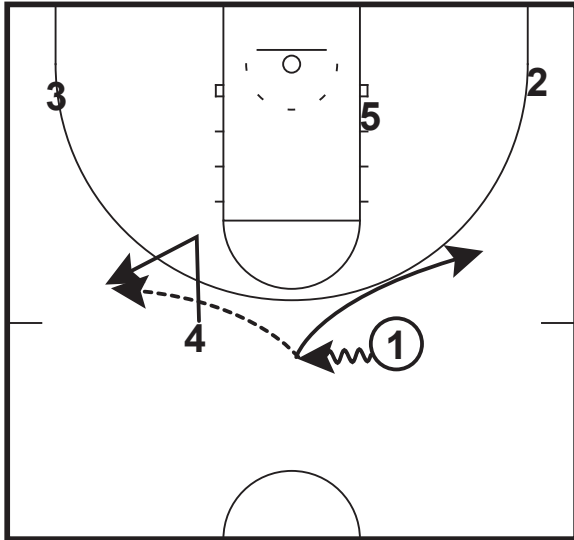

Set Plays

Duke Blue Devils
4 Out #3

- 1 dribbles toward 4.
- 4 steps down as if cutting through, but instead pops out.
- 1 passes to 4.