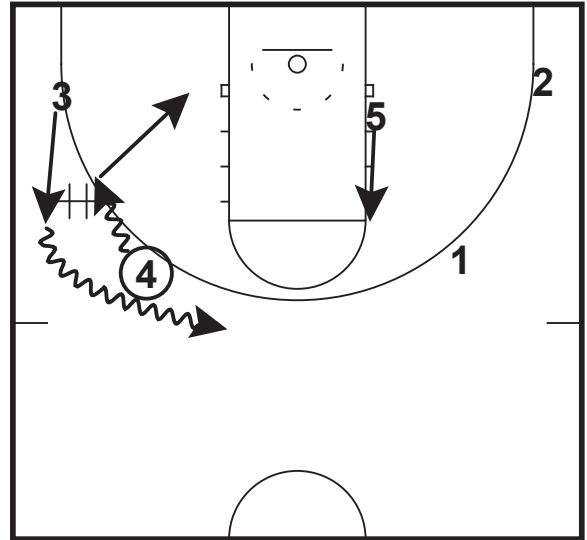

Duke Blue Devils
4 Out #3

- 4 faces up and looks to shoot.
- If he doesn't have a shot, he gives the ball to 3 on a hand-off.
- 3 drives middle as 4 rolls to the basket.