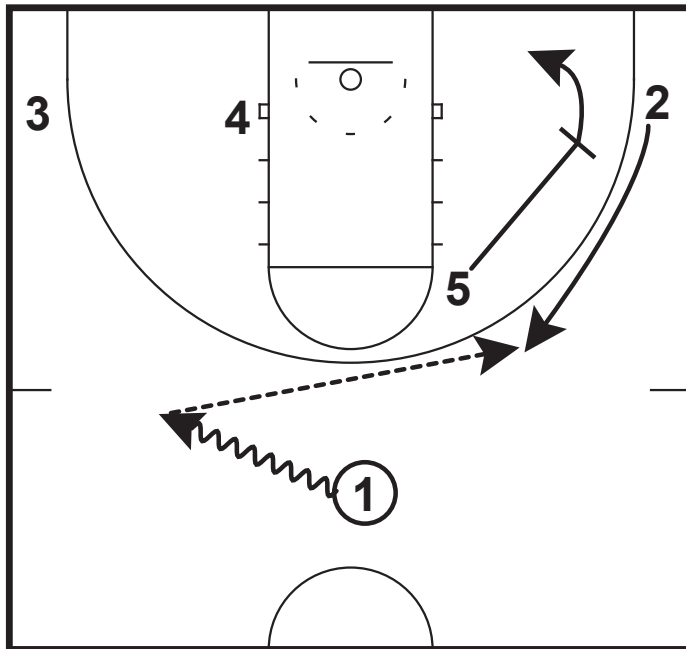

Set Plays

Duke
52 Wide

- 1 dribbles away from 2
- 5 sets a wide pin screen for 2. 5 rolls back to the rim while 4 steps up