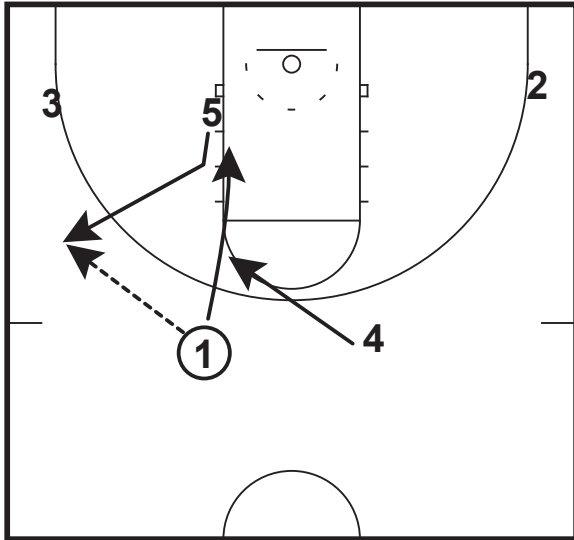

# Set Plays

Duke Blue Devils  
4 Out #1

1 passes to 2 then cuts through to the opposite corner.

Duke Blue Devils  
4 Out #1

5 sets a screen for 4 who cuts to the basket.

2 looks inside to 4 for the score.

Duke Blue Devils  
4 Out #1

If 4 isn't open, he steps out to the corner.

5 and 2 play a pick and roll as 3 and 1 switch spots on the opposite wing.

Duke Blue Devils  
4 Out #1

If 2 doesn't have anything, he passes back to 4 who looks inside to 5.

# Set Plays

Duke Blue Devils  
4 Out #2

1 passes to 5 who pops out to the wing.  
4 moves inside the 3-point line as 1 cuts through to the low post.

Duke Blue Devils  
4 Out #2

If 1 isn't open, 5 gives the ball to 3 on a hand-off.  
1 screens for 5 and 4 sets a ball-screen for 3.  
3 looks to pass to 5 at the basket.