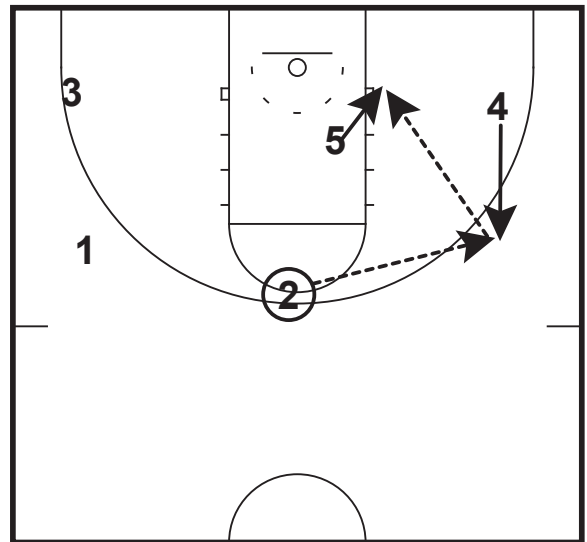

# Set Plays

Duke Blue Devils  
4 Out #1

1 passes to 2 then cuts through to the opposite corner.

Duke Blue Devils  
4 Out #1

5 sets a screen for 4 who cuts to the basket.

2 looks inside to 4 for the score.

Duke Blue Devils  
4 Out #1

If 4 isn't open, he steps out to the corner.

5 and 2 play a pick and roll as 3 and 1 switch spots on the opposite wing.

Duke Blue Devils  
4 Out #1

If 2 doesn't have anything, he passes back to 4 who looks inside to 5.

# Set Plays

Duke Blue Devils  
4 Out #2

1 passes to 5 who pops out to the wing.  
4 moves inside the 3-point line as 1 cuts through to the low post.

Duke Blue Devils  
4 Out #2

If 1 isn't open, 5 gives the ball to 3 on a hand-off.  
1 screens for 5 and 4 sets a ball-screen for 3.  
3 looks to pass to 5 at the basket.