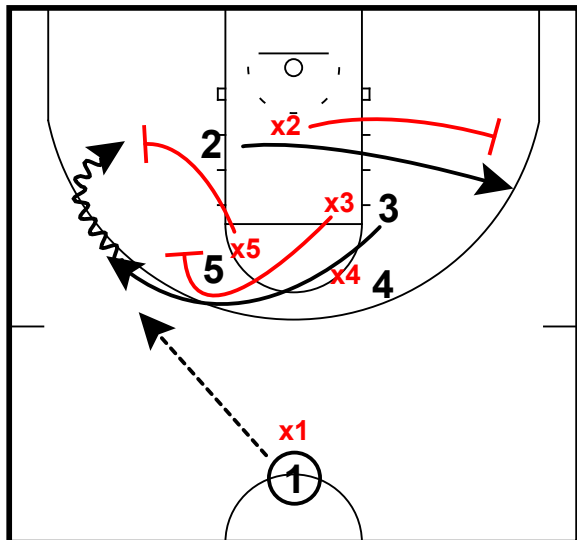

Baylor Defense

Baylor vs Kansas State

Emergency Switch/Rebound

X5 switches on to 2
Good block out after shot